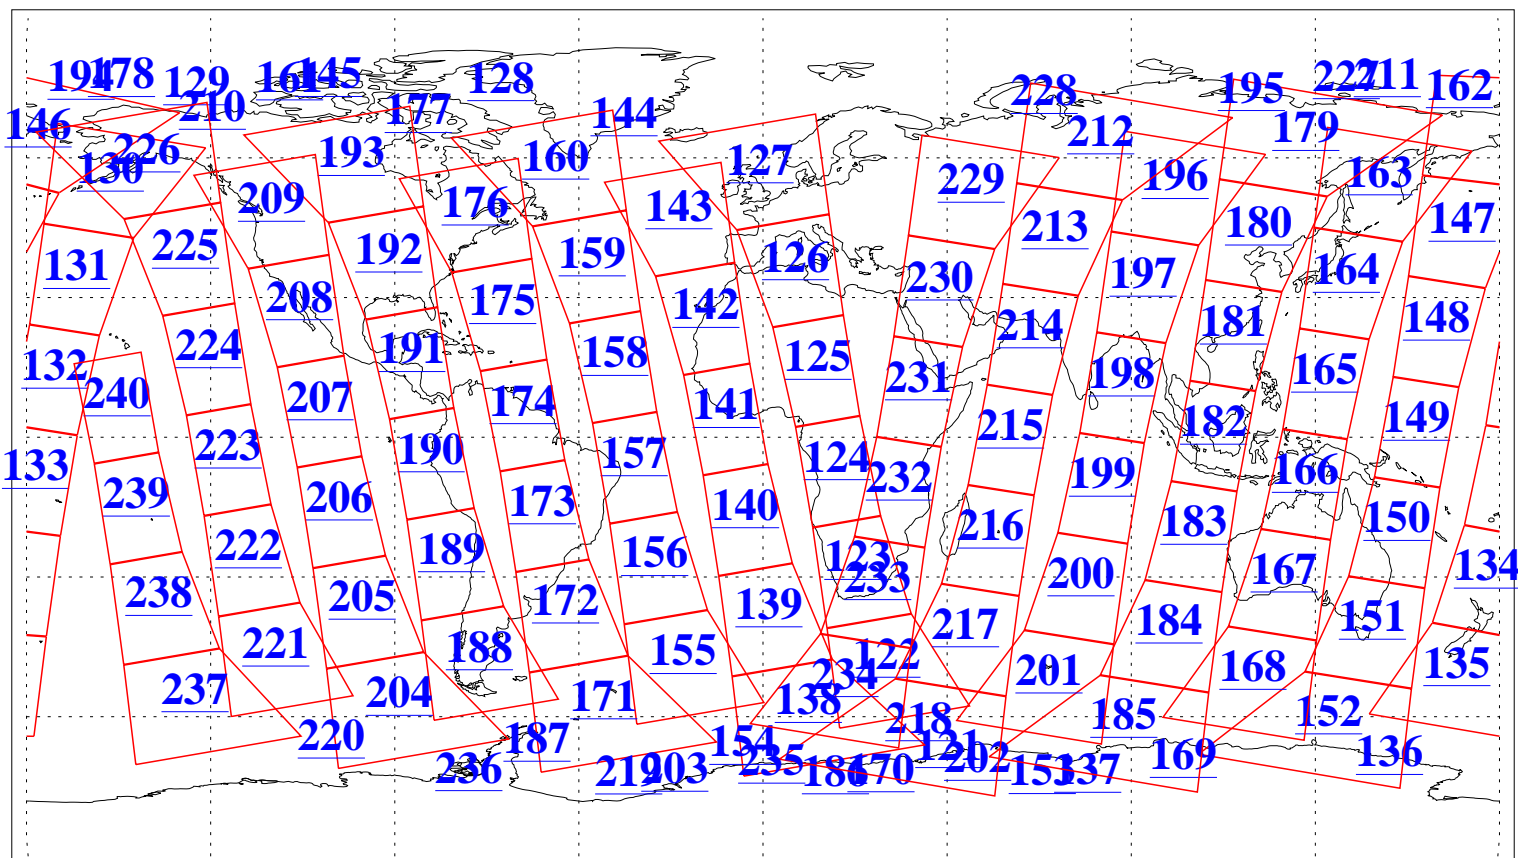

L1B Availability  
 AMSU Granules: 240  
 HSB Granules: 0  
 AIRS Granules: 240

3 Jan 2008  
 DoY 3  
 Aqua Day 2070  
 Granules: 1 to 120

Granules: 121 to 240

Legend: AMSU Available, HSB Available, AIRS Available

L1B Availability  
AMSU Granules: 240  
HSB Granules: 0  
AIRS Granules: 240

3 Jan 2008  
DoY 3  
Aqua Day 2070  
Ascending Granules

Descending Granules

Legend: AMSU Available, HSB Available, AIRS Available

L1B Availability  
 AMSU Granules: 240  
 HSB Granules: 0  
 AIRS Granules: 240

3 Jan 2008  
 DoY 3  
 Aqua Day 2070

Northern Hemisphere Granules

Southern Hemisphere Granules

Legend: AMSU Available, HSB Available, AIRS Available