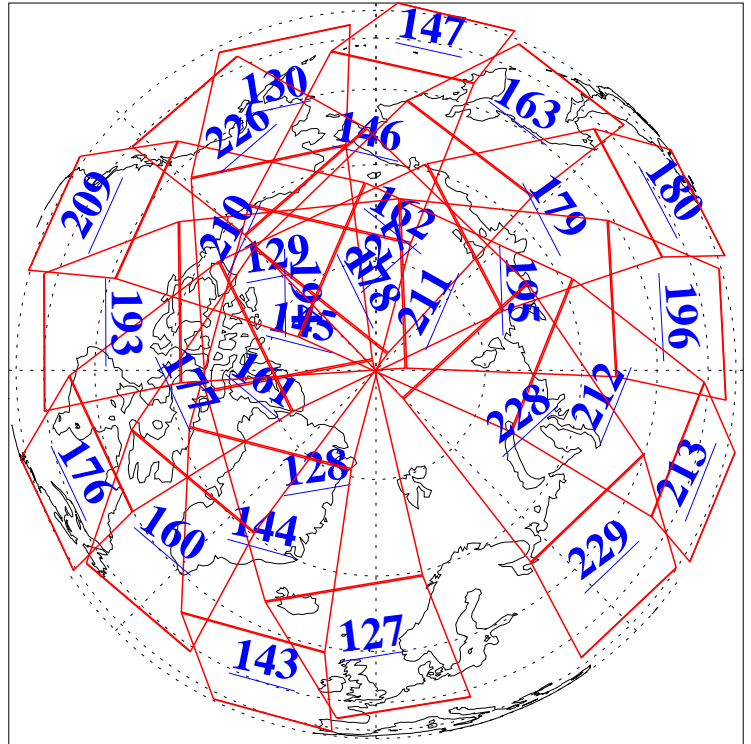

L1B Availability  
 AMSU Granules: 240  
 HSB Granules: 0  
 AIRS Granules: 240

3 Jan 2008  
 DoY 3  
 Aqua Day 2070  
 Granules: 1 to 120

Granules: 121 to 240

Legend: AMSU Available, HSB Available, AIRS Available

L1B Availability  
AMSU Granules: 240  
HSB Granules: 0  
AIRS Granules: 240

3 Jan 2008  
DoY 3  
Aqua Day 2070  
Ascending Granules

Descending Granules

Legend: AMSU Available, HSB Available, AIRS Available

L1B Availability  
 AMSU Granules: 240  
 HSB Granules: 0  
 AIRS Granules: 240

3 Jan 2008  
 DoY 3  
 Aqua Day 2070

Northern Hemisphere Granules

Southern Hemisphere Granules

Legend: AMSU Available, HSB Available, AIRS Available