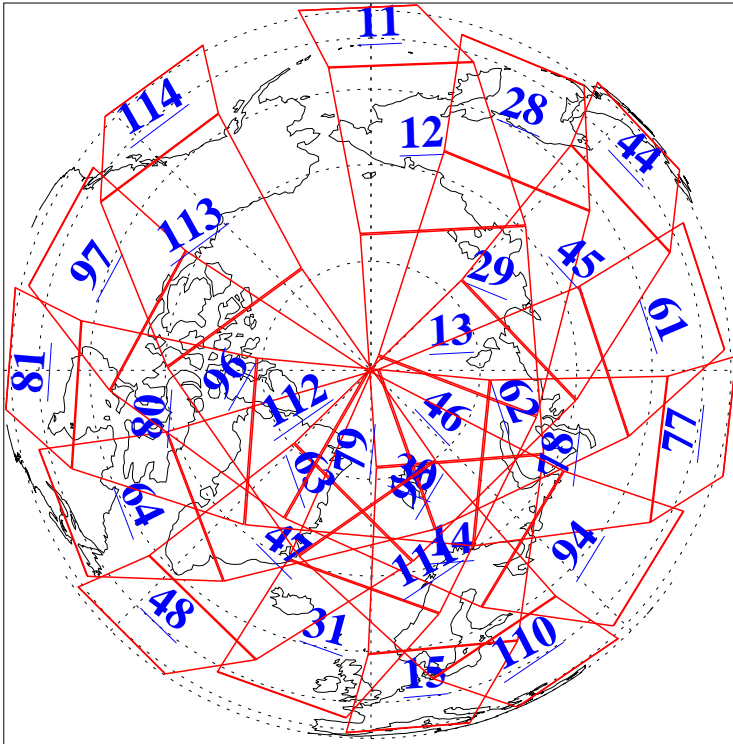

L1B Availability  
 AMSU Granules: 240  
 HSB Granules: 0  
 AIRS Granules: 240

3 Jan 2008  
 DoY 3  
 Aqua Day 2070  
 Granules: 1 to 120

Granules: 121 to 240

Legend: AMSU Available, HSB Available, AIRS Available

L1B Availability  
AMSU Granules: 240  
HSB Granules: 0  
AIRS Granules: 240

3 Jan 2008  
DoY 3  
Aqua Day 2070  
Ascending Granules

Descending Granules

Legend: AMSU Available, HSB Available, AIRS Available

L1B Availability  
 AMSU Granules: 240  
 HSB Granules: 0  
 AIRS Granules: 240

3 Jan 2008  
 DoY 3  
 Aqua Day 2070

Northern Hemisphere Granules

Southern Hemisphere Granules

Legend: AMSU Available, HSB Available, AIRS Available