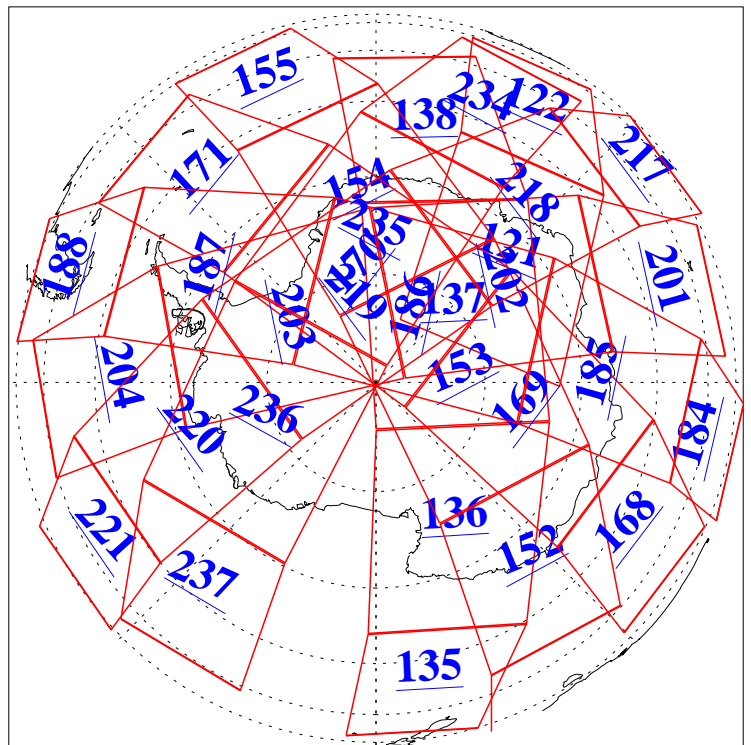

L1B Availability  
 AMSU Granules: 240  
 HSB Granules: 0  
 AIRS Granules: 240

3 Jan 2008  
 DoY 3  
 Aqua Day 2070  
 Granules: 1 to 120

Granules: 121 to 240

Legend: AMSU Available, HSB Available, AIRS Available

L1B Availability  
AMSU Granules: 240  
HSB Granules: 0  
AIRS Granules: 240

3 Jan 2008  
DoY 3  
Aqua Day 2070  
Ascending Granules

Descending Granules

Legend: AMSU Available, HSB Available, AIRS Available

L1B Availability  
 AMSU Granules: 240  
 HSB Granules: 0  
 AIRS Granules: 240

3 Jan 2008  
 DoY 3  
 Aqua Day 2070

Northern Hemisphere Granules

Southern Hemisphere Granules

Legend: AMSU Available, HSB Available, AIRS Available