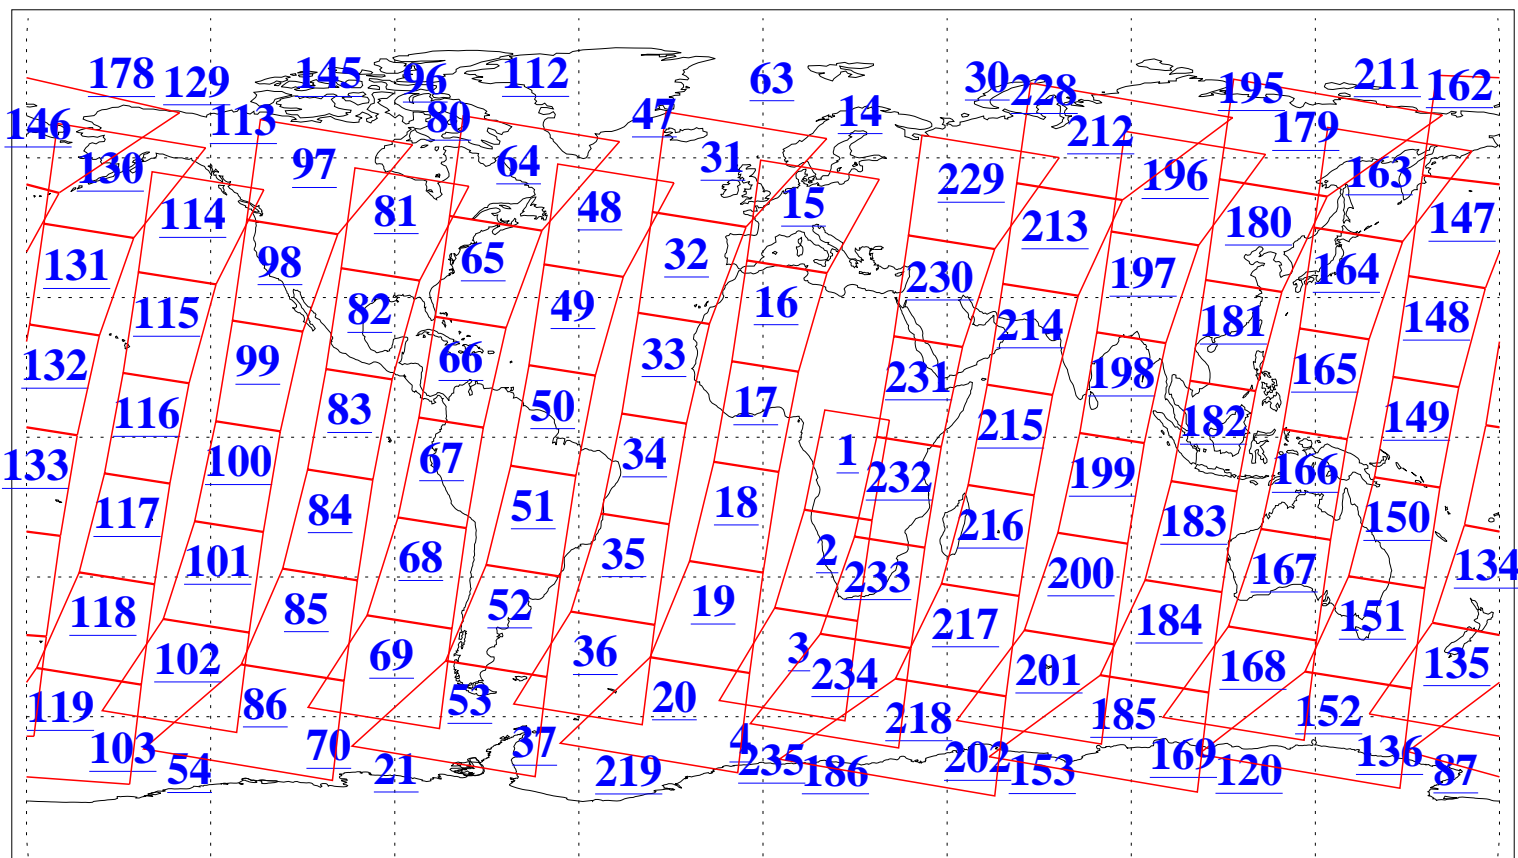

L1B Availability  
 AMSU Granules: 240  
 HSB Granules: 0  
 AIRS Granules: 240

3 Jan 2008  
 DoY 3  
 Aqua Day 2070  
 Granules: 1 to 120

Granules: 121 to 240

Legend: AMSU Available, HSB Available, AIRS Available

L1B Availability  
AMSU Granules: 240  
HSB Granules: 0  
AIRS Granules: 240

3 Jan 2008  
DoY 3  
Aqua Day 2070  
Ascending Granules

Descending Granules

Legend: AMSU Available, HSB Available, AIRS Available

L1B Availability  
 AMSU Granules: 240  
 HSB Granules: 0  
 AIRS Granules: 240

3 Jan 2008  
 DoY 3  
 Aqua Day 2070

Northern Hemisphere Granules

Southern Hemisphere Granules

Legend: AMSU Available, HSB Available, AIRS Available