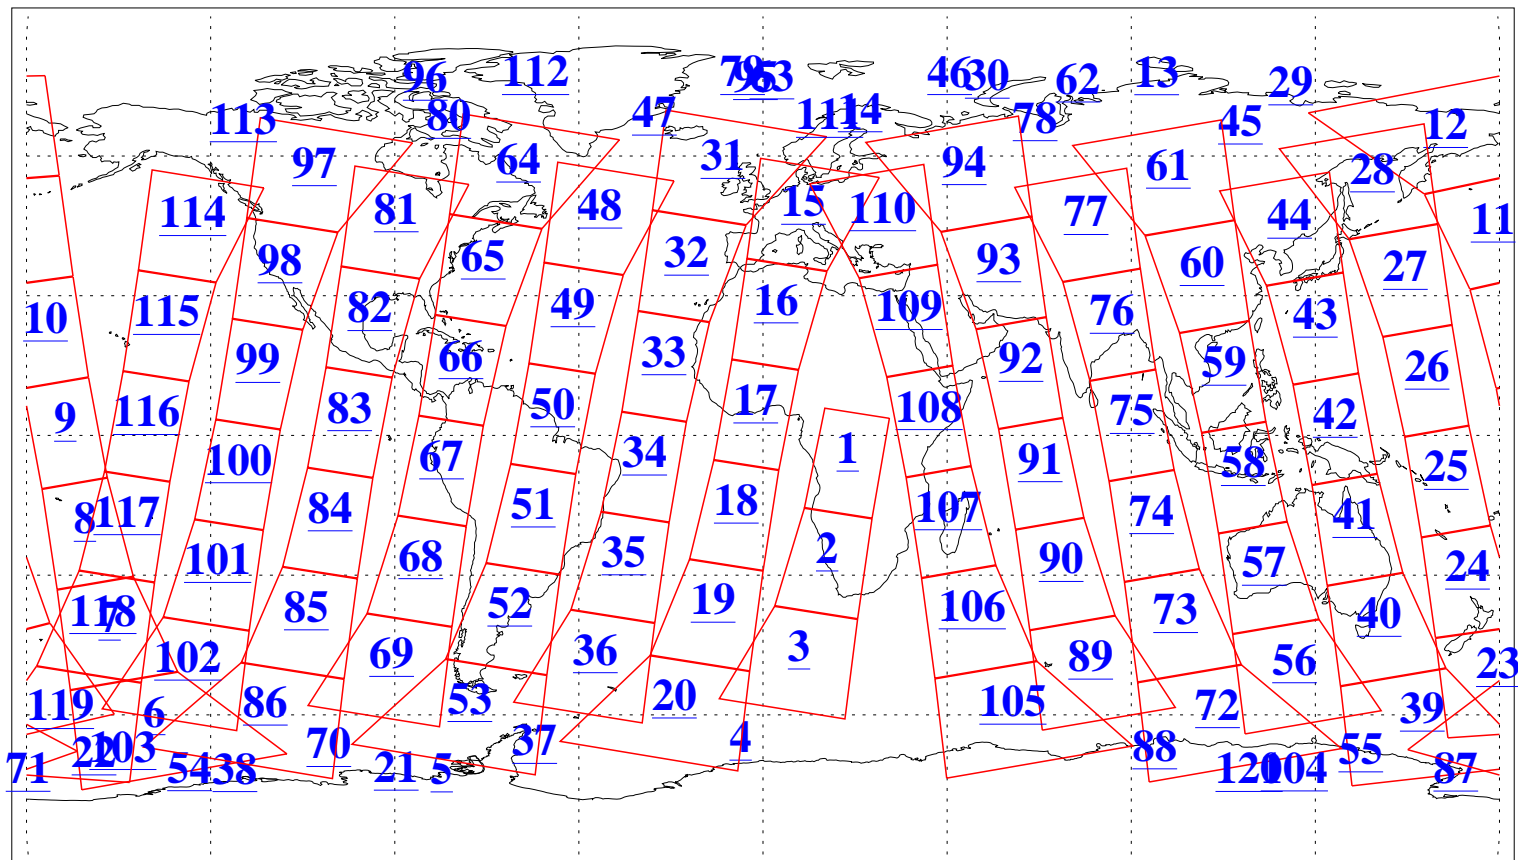

L1B Availability  
 AMSU Granules: 240  
 HSB Granules: 0  
 AIRS Granules: 240

3 Jan 2008  
 DoY 3  
 Aqua Day 2070  
 Granules: 1 to 120

Granules: 121 to 240

Legend: AMSU Available, HSB Available, AIRS Available

L1B Availability  
AMSU Granules: 240  
HSB Granules: 0  
AIRS Granules: 240

3 Jan 2008  
DoY 3  
Aqua Day 2070  
Ascending Granules

Descending Granules

Legend: AMSU Available, HSB Available, AIRS Available

L1B Availability  
 AMSU Granules: 240  
 HSB Granules: 0  
 AIRS Granules: 240

3 Jan 2008  
 DoY 3  
 Aqua Day 2070

Northern Hemisphere Granules

Southern Hemisphere Granules

Legend: AMSU Available, HSB Available, AIRS Available