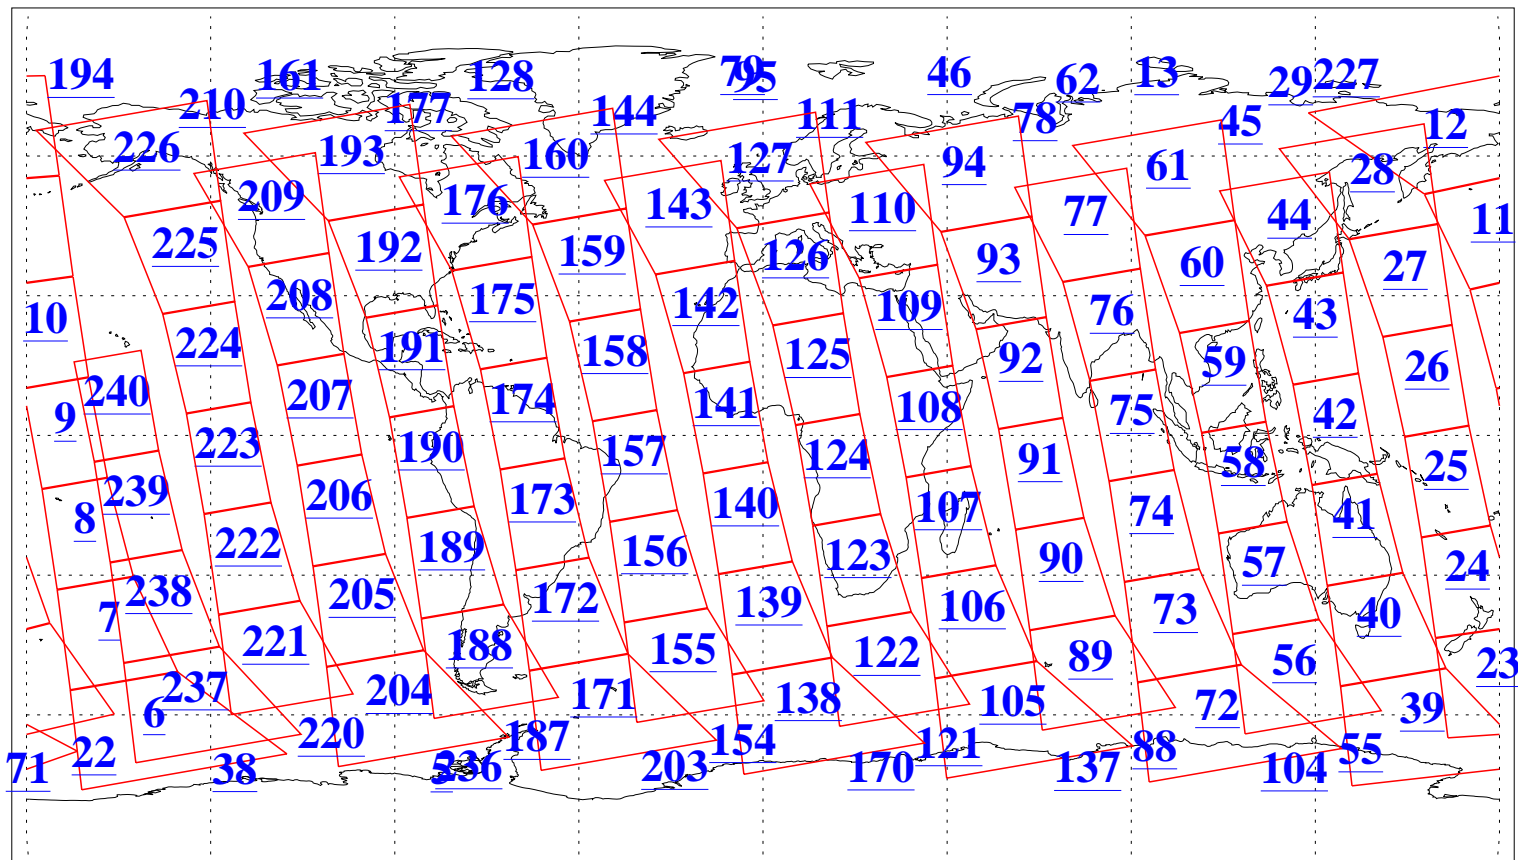

L1B Availability  
 AMSU Granules: 240  
 HSB Granules: 0  
 AIRS Granules: 240

3 Jan 2008  
 DoY 3  
 Aqua Day 2070  
 Granules: 1 to 120

Granules: 121 to 240

Legend: AMSU Available, HSB Available, AIRS Available

L1B Availability  
AMSU Granules: 240  
HSB Granules: 0  
AIRS Granules: 240

3 Jan 2008  
DoY 3  
Aqua Day 2070  
Ascending Granules

Descending Granules

Legend: AMSU Available, HSB Available, AIRS Available

L1B Availability  
 AMSU Granules: 240  
 HSB Granules: 0  
 AIRS Granules: 240

3 Jan 2008  
 DoY 3  
 Aqua Day 2070

Northern Hemisphere Granules

Southern Hemisphere Granules

Legend: AMSU Available, HSB Available, AIRS Available