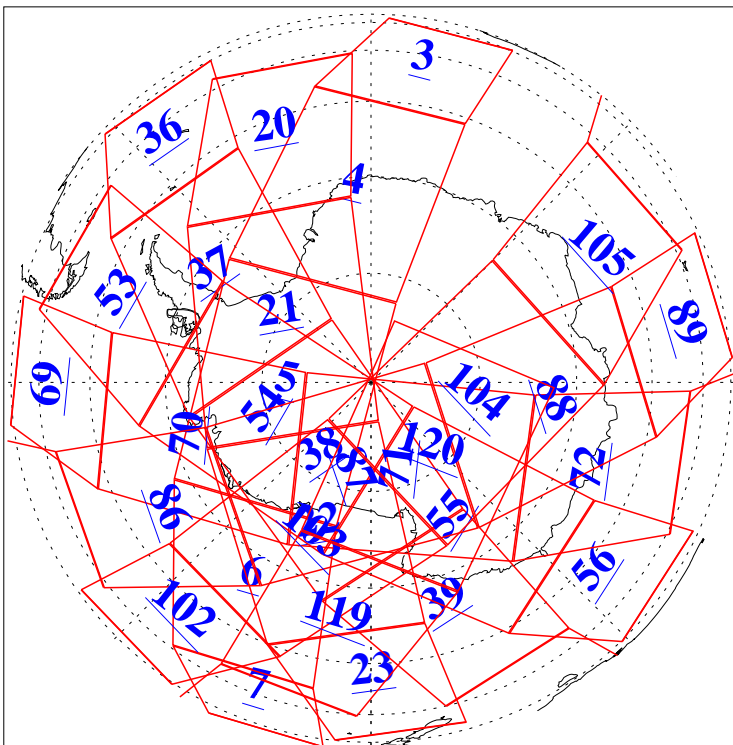

L1B Availability  
 AMSU Granules: 240  
 HSB Granules: 0  
 AIRS Granules: 240

3 Jan 2008  
 DoY 3  
 Aqua Day 2070  
 Granules: 1 to 120

Granules: 121 to 240

Legend: AMSU Available, HSB Available, AIRS Available

L1B Availability  
AMSU Granules: 240  
HSB Granules: 0  
AIRS Granules: 240

3 Jan 2008  
DoY 3  
Aqua Day 2070  
Ascending Granules

Descending Granules

Legend: AMSU Available, HSB Available, AIRS Available

L1B Availability  
 AMSU Granules: 240  
 HSB Granules: 0  
 AIRS Granules: 240

3 Jan 2008  
 DoY 3  
 Aqua Day 2070

Northern Hemisphere Granules

Southern Hemisphere Granules

Legend: AMSU Available, HSB Available, AIRS Available