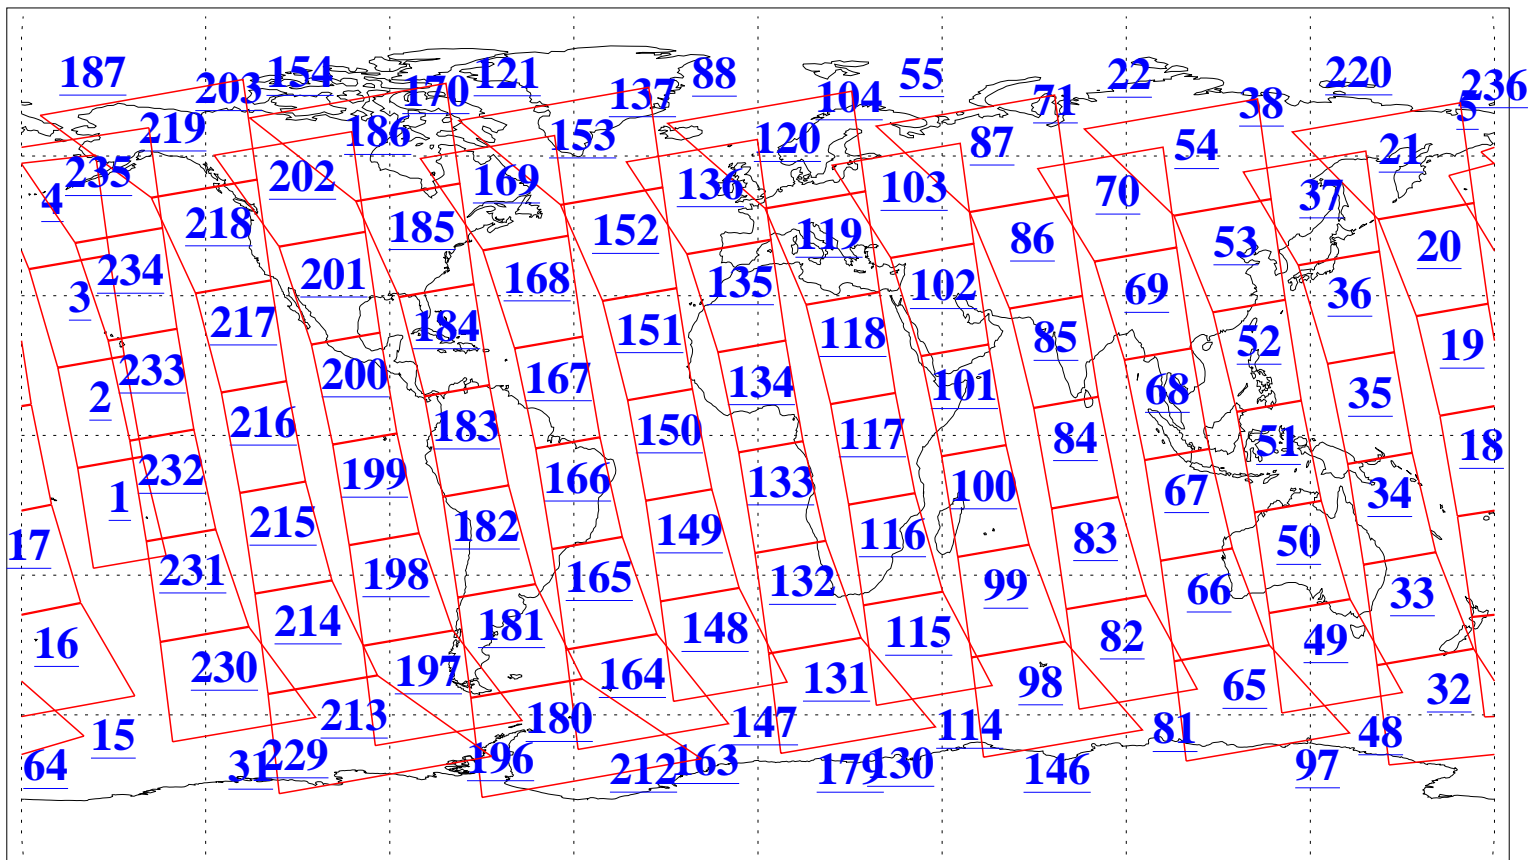

L1B Availability
AMSU Granules: 240
HSB Granules: 0
AIRS Granules: 240

2 Jan 2008
DoY 2
Aqua Day 2069
Granules: 1 to 120

Granules: 121 to 240

Legend: AMSU Available, HSB Available, AIRS Available

L1B Availability
AMSU Granules: 240
HSB Granules: 0
AIRS Granules: 240

2 Jan 2008
DoY 2
Aqua Day 2069
Ascending Granules

Descending Granules

Legend: AMSU Available, HSB Available, AIRS Available

L1B Availability
AMSU Granules: 240
HSB Granules: 0
AIRS Granules: 240

2 Jan 2008
DoY 2
Aqua Day 2069

Northern Hemisphere Granules

Southern Hemisphere Granules

Legend: AMSU Available, HSB Available, AIRS Available