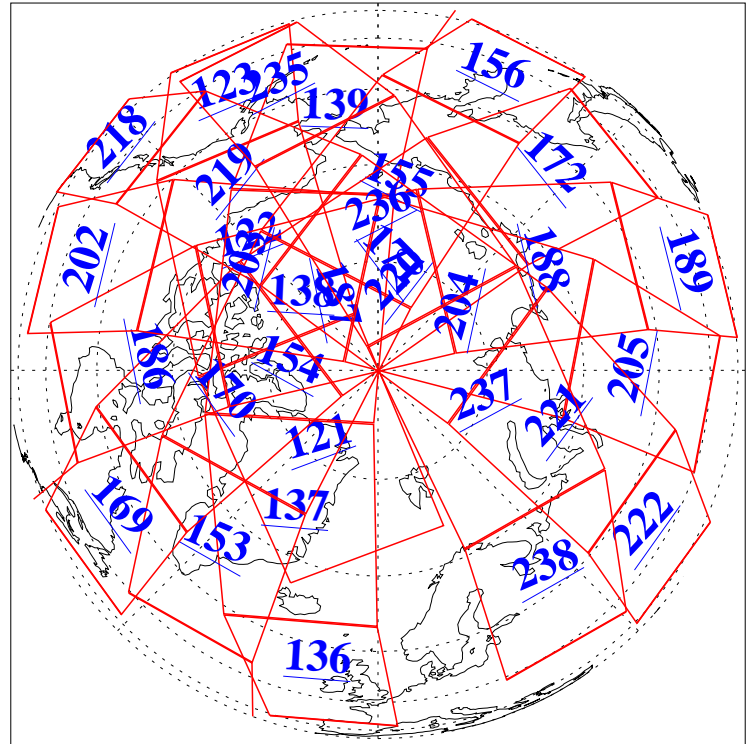

2 Jan 2008
DoY 2
Aqua Day 2069
Ascending Granules

Descending Granules

Legend: AMSU Available, HSB Available, AIRS Available

L1B Availability
AMSU Granules: 240
HSB Granules: 0
AIRS Granules: 240

2 Jan 2008
DoY 2
Aqua Day 2069

Northern Hemisphere Granules

Southern Hemisphere Granules

Legend: AMSU Available, HSB Available, AIRS Available