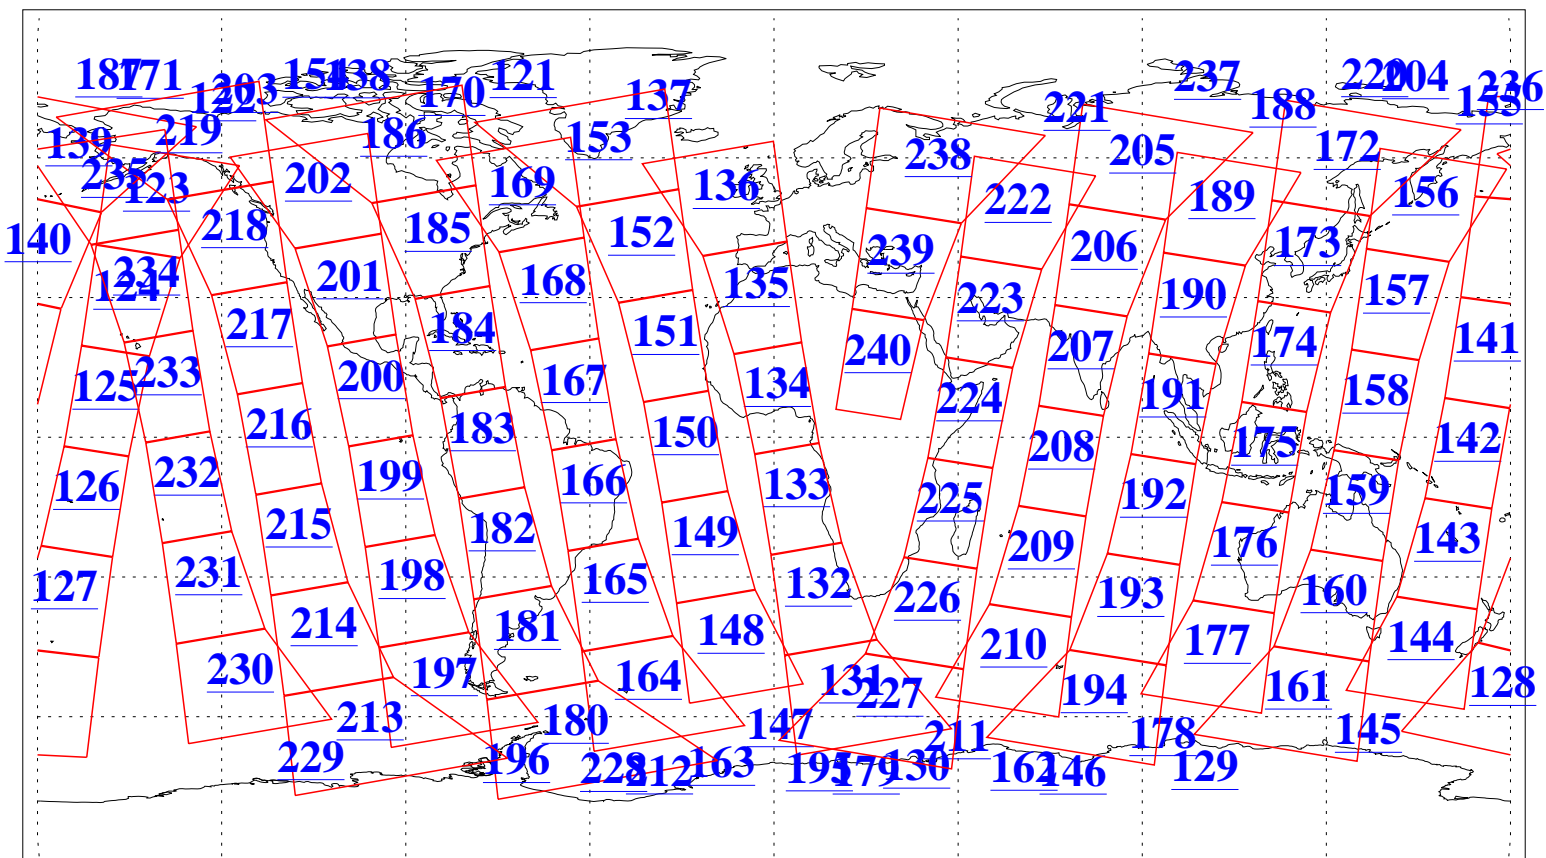

L1B Availability
AMSU Granules: 240
HSB Granules: 0
AIRS Granules: 240

2 Jan 2008
DoY 2
Aqua Day 2069
Granules: 1 to 120

Granules: 121 to 240

Legend: AMSU Available, HSB Available, AIRS Available

L1B Availability
AMSU Granules: 240
HSB Granules: 0
AIRS Granules: 240

2 Jan 2008
DoY 2
Aqua Day 2069
Ascending Granules

Descending Granules

Legend: AMSU Available, HSB Available, AIRS Available

L1B Availability
AMSU Granules: 240
HSB Granules: 0
AIRS Granules: 240

2 Jan 2008
DoY 2
Aqua Day 2069

Northern Hemisphere Granules

Southern Hemisphere Granules

Legend: AMSU Available, HSB Available, AIRS Available