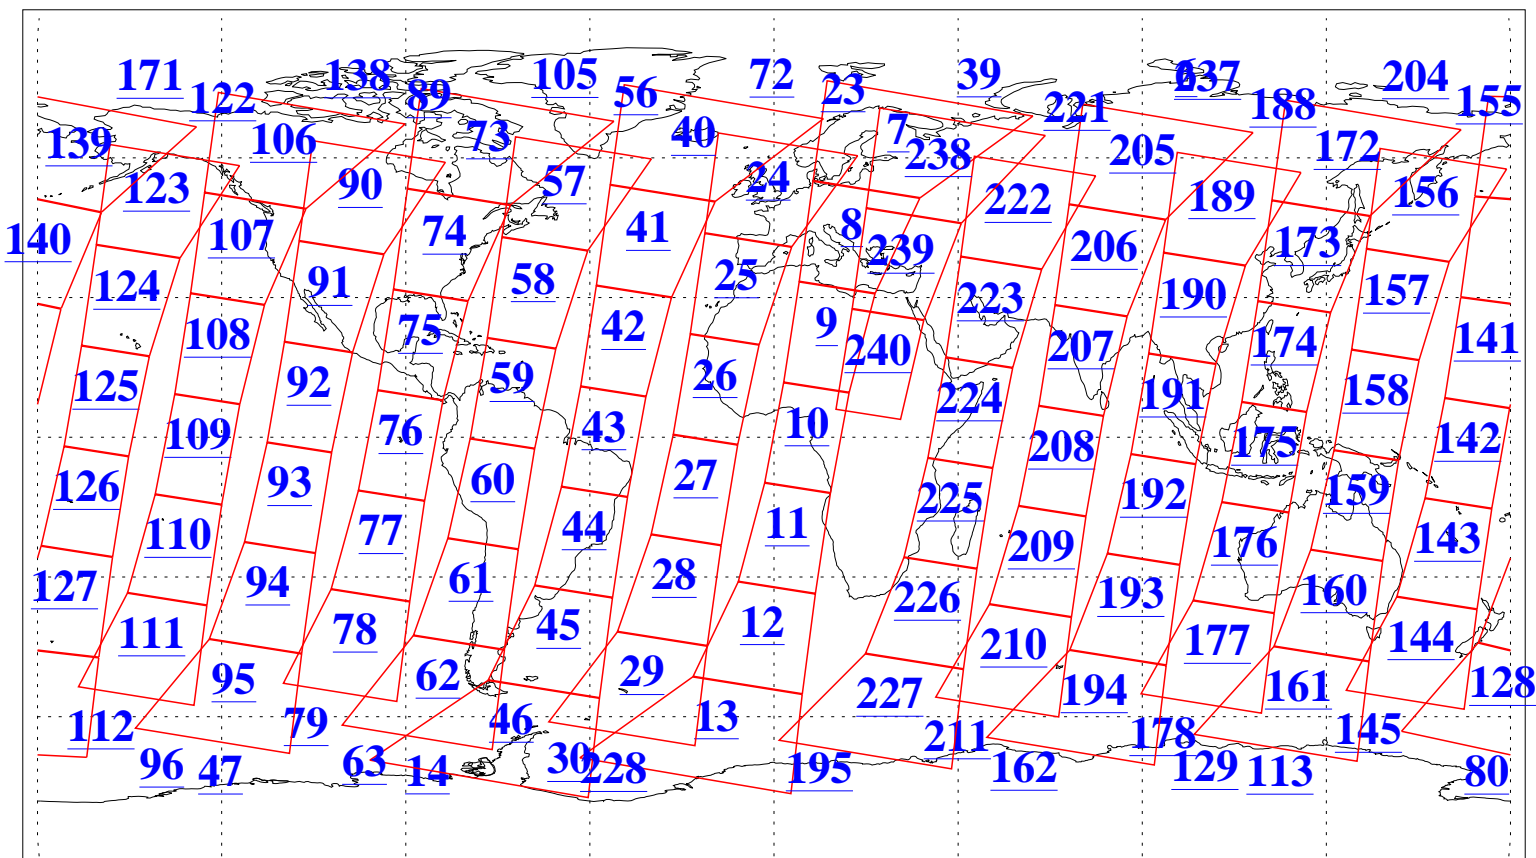

L1B Availability
AMSU Granules: 240
HSB Granules: 0
AIRS Granules: 240

2 Jan 2008
DoY 2
Aqua Day 2069
Granules: 1 to 120

Granules: 121 to 240

Legend: AMSU Available, HSB Available, AIRS Available

L1B Availability
AMSU Granules: 240
HSB Granules: 0
AIRS Granules: 240

2 Jan 2008
DoY 2
Aqua Day 2069
Ascending Granules

Descending Granules

Legend: AMSU Available, HSB Available, AIRS Available

L1B Availability
AMSU Granules: 240
HSB Granules: 0
AIRS Granules: 240

2 Jan 2008
DoY 2
Aqua Day 2069

Northern Hemisphere Granules

Southern Hemisphere Granules

Legend: AMSU Available, HSB Available, AIRS Available