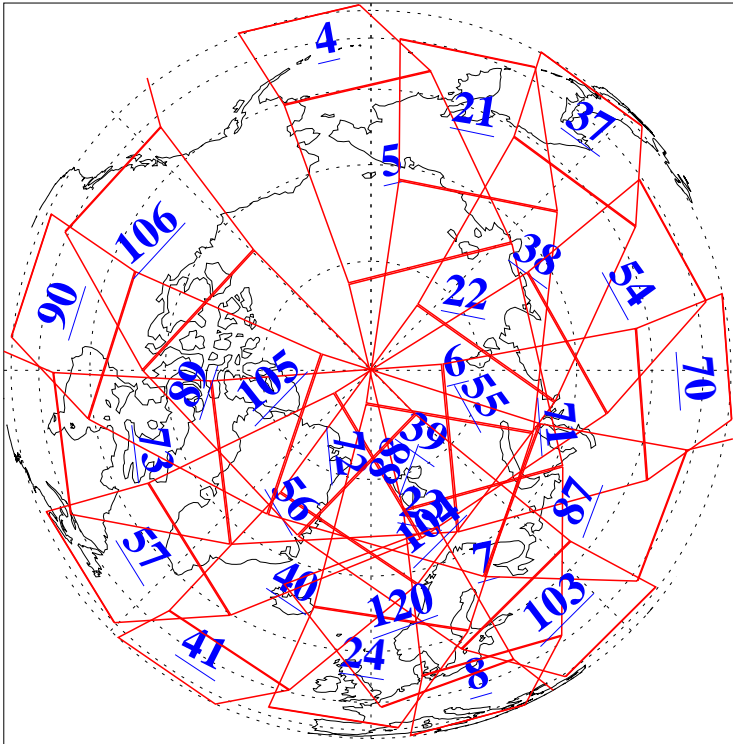

L1B Availability
AMSU Granules: 240
HSB Granules: 0
AIRS Granules: 240

2 Jan 2008
DoY 2
Aqua Day 2069
Granules: 1 to 120

Granules: 121 to 240

Legend: AMSU Available, HSB Available, AIRS Available

L1B Availability
AMSU Granules: 240
HSB Granules: 0
AIRS Granules: 240

2 Jan 2008
DoY 2
Aqua Day 2069
Ascending Granules

Descending Granules

Legend: AMSU Available, HSB Available, AIRS Available

L1B Availability
AMSU Granules: 240
HSB Granules: 0
AIRS Granules: 240

2 Jan 2008
DoY 2
Aqua Day 2069

Northern Hemisphere Granules

Southern Hemisphere Granules

Legend: AMSU Available, HSB Available, AIRS Available