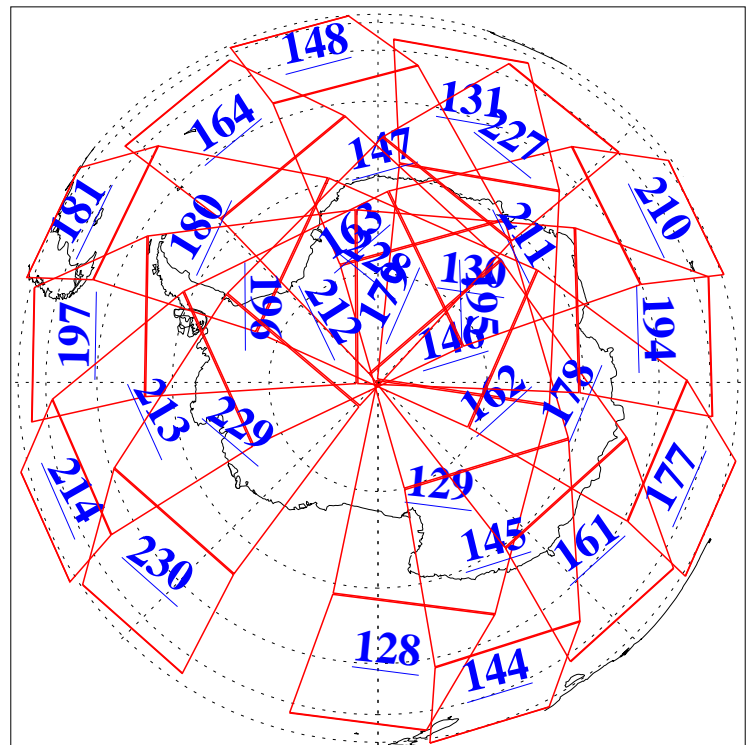

2 Jan 2008
DoY 2
Aqua Day 2069
Ascending Granules

Descending Granules

Legend: AMSU Available, HSB Available, AIRS Available

L1B Availability
AMSU Granules: 240
HSB Granules: 0
AIRS Granules: 240

2 Jan 2008
DoY 2
Aqua Day 2069

Northern Hemisphere Granules

Southern Hemisphere Granules

Legend: AMSU Available, HSB Available, AIRS Available