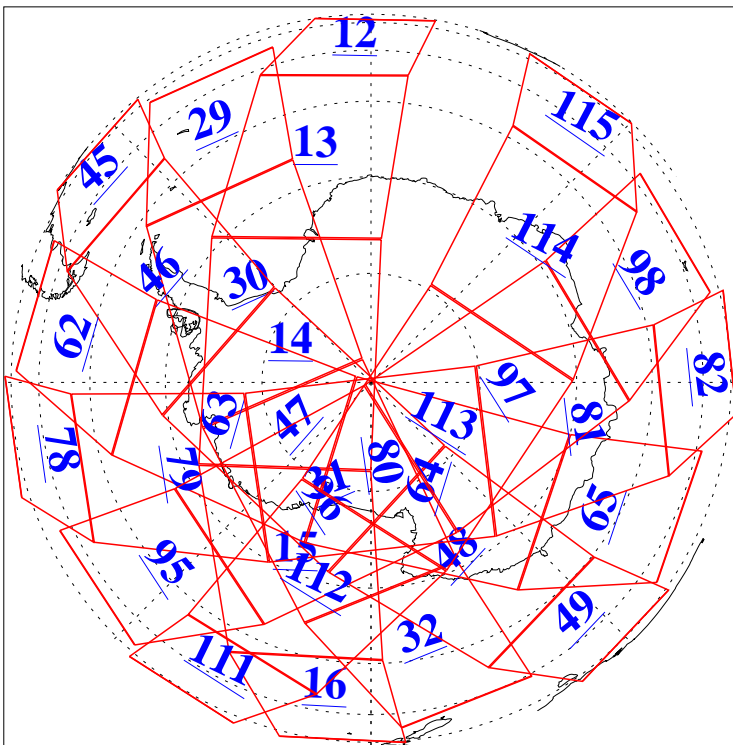

L1B Availability
AMSU Granules: 240
HSB Granules: 0
AIRS Granules: 240

2 Jan 2008
DoY 2
Aqua Day 2069
Granules: 1 to 120

Granules: 121 to 240

Legend: AMSU Available, HSB Available, AIRS Available

L1B Availability
AMSU Granules: 240
HSB Granules: 0
AIRS Granules: 240

2 Jan 2008
DoY 2
Aqua Day 2069
Ascending Granules

Descending Granules

Legend: AMSU Available, HSB Available, AIRS Available

L1B Availability
AMSU Granules: 240
HSB Granules: 0
AIRS Granules: 240

2 Jan 2008
DoY 2
Aqua Day 2069

Northern Hemisphere Granules

Southern Hemisphere Granules

Legend: AMSU Available, HSB Available, AIRS Available