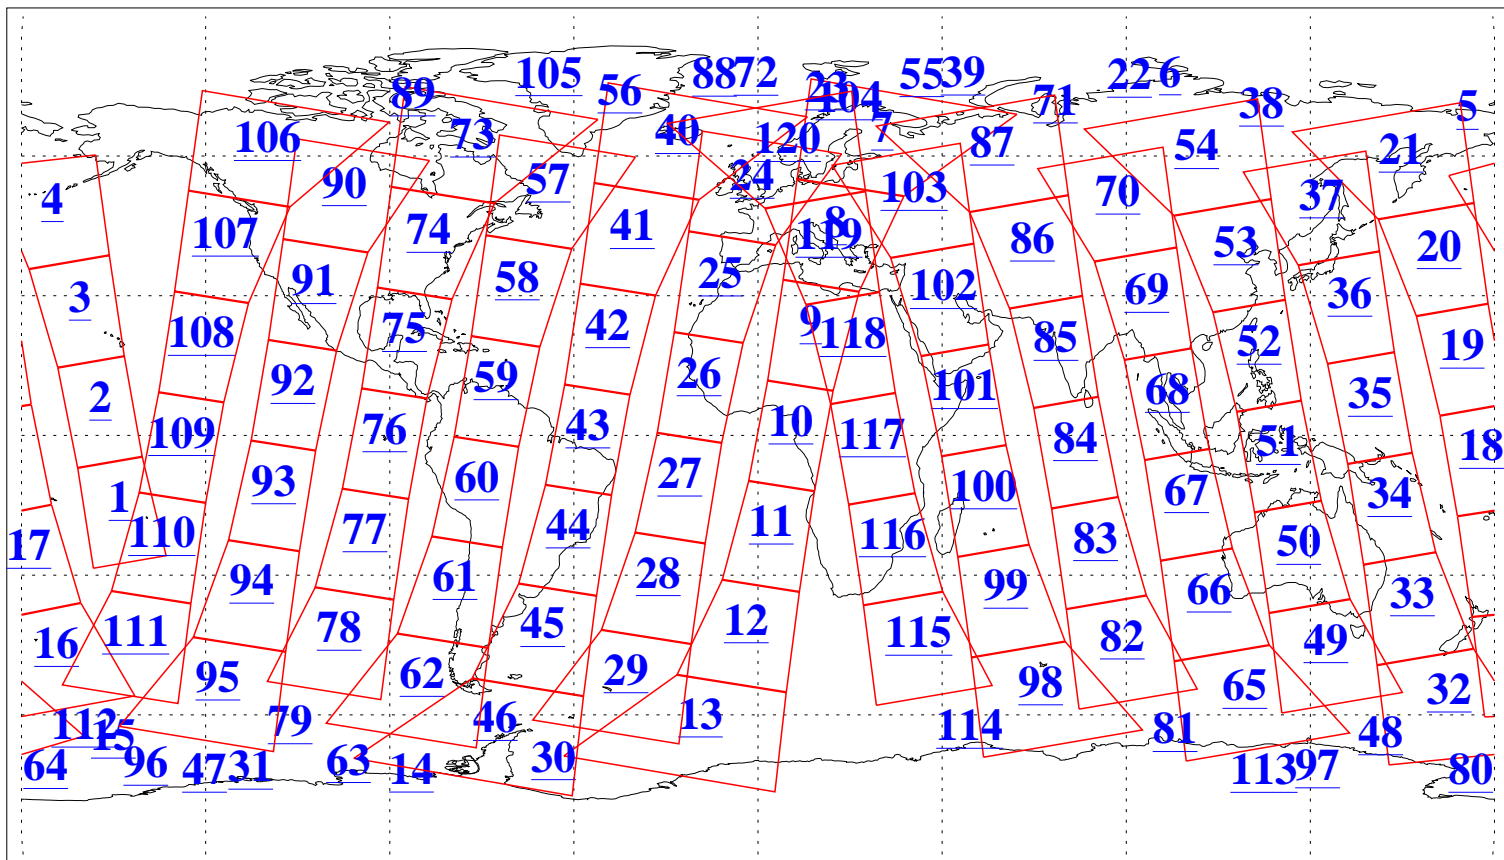

L1B Availability
AMSU Granules: 240
HSB Granules: 0
AIRS Granules: 240

2 Jan 2008
DoY 2
Aqua Day 2069
Granules: 1 to 120

Granules: 121 to 240

Legend: AMSU Available, HSB Available, AIRS Available

L1B Availability
AMSU Granules: 240
HSB Granules: 0
AIRS Granules: 240

2 Jan 2008
DoY 2
Aqua Day 2069
Ascending Granules

Descending Granules

Legend: AMSU Available, HSB Available, AIRS Available

L1B Availability
AMSU Granules: 240
HSB Granules: 0
AIRS Granules: 240

2 Jan 2008
DoY 2
Aqua Day 2069

Northern Hemisphere Granules

Southern Hemisphere Granules

Legend: AMSU Available, HSB Available, AIRS Available