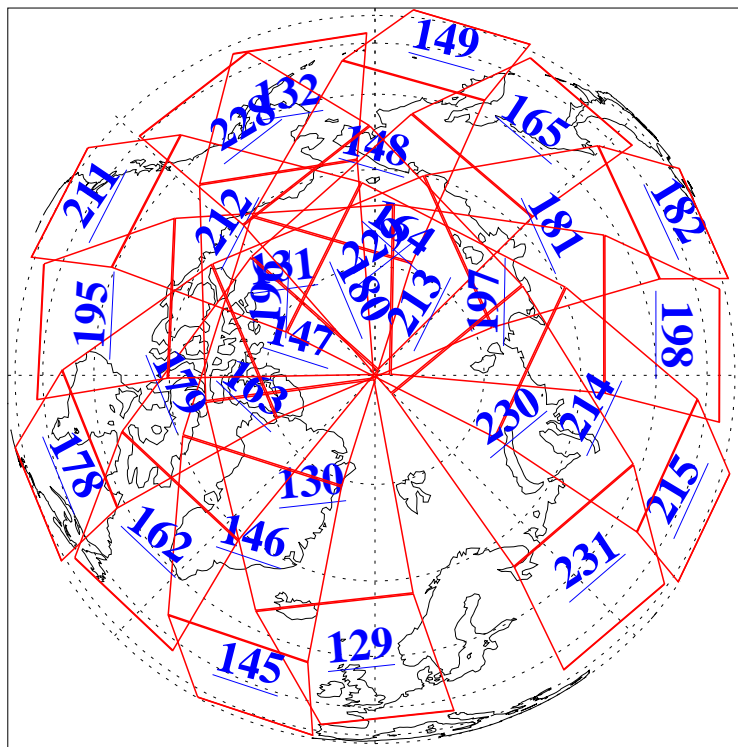

L1B Availability
AMSU Granules: 240
HSB Granules: 0
AIRS Granules: 240

1 Jan 2008
DoY 1
Aqua Day 2068
Granules: 1 to 120

Granules: 121 to 240

Legend: AMSU Available, HSB Available, AIRS Available

L1B Availability
AMSU Granules: 240
HSB Granules: 0
AIRS Granules: 240

1 Jan 2008
DoY 1
Aqua Day 2068
Ascending Granules

Descending Granules

Legend: AMSU Available, HSB Available, AIRS Available

L1B Availability
 AMSU Granules: 240
 HSB Granules: 0
 AIRS Granules: 240

1 Jan 2008
 DoY 1
 Aqua Day 2068

Northern Hemisphere Granules

Southern Hemisphere Granules

Legend: AMSU Available, HSB Available, AIRS Available