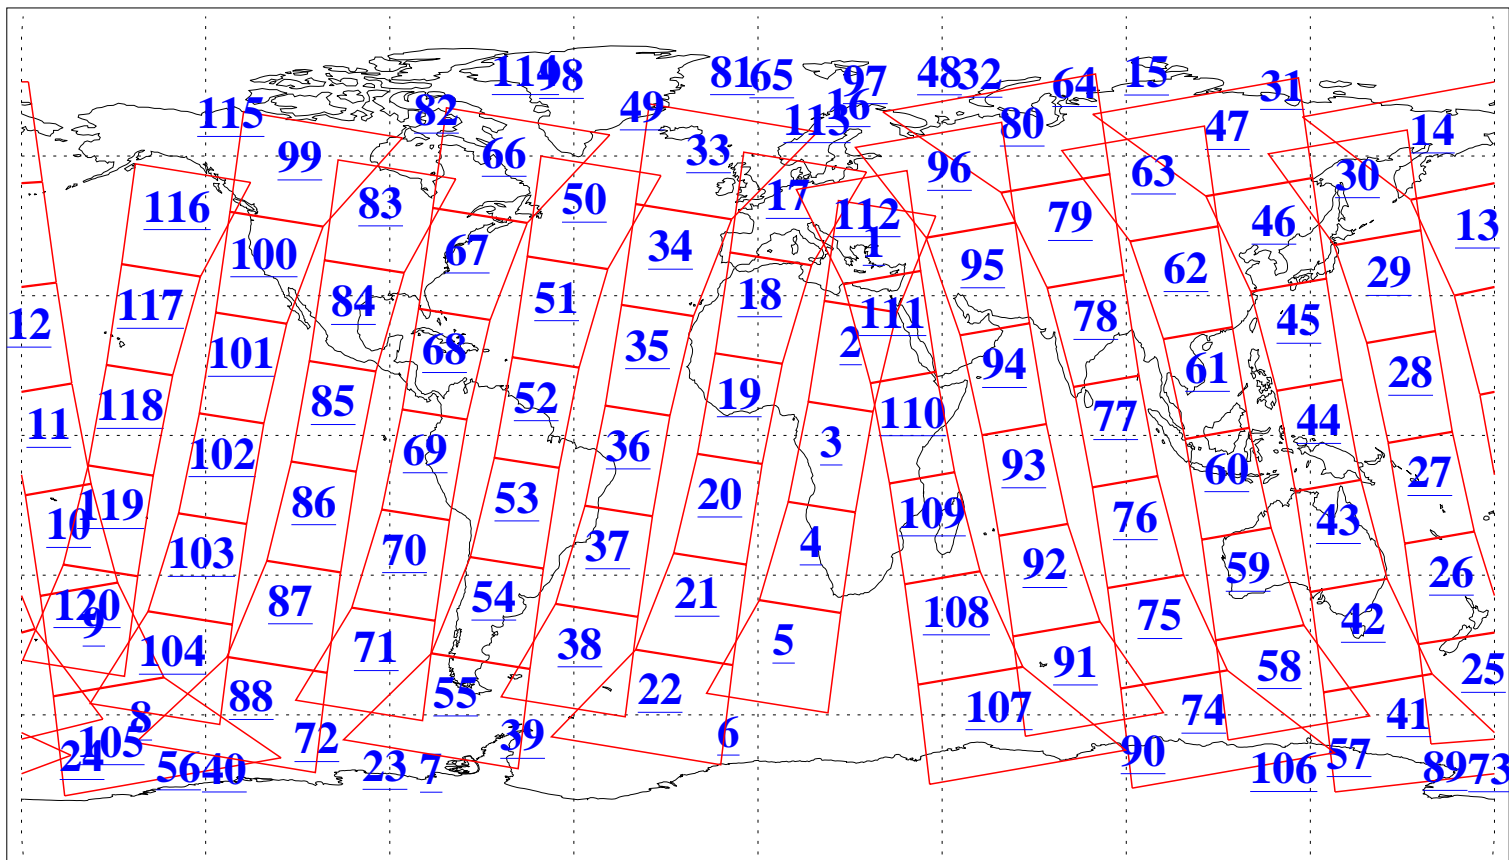

L1B Availability
AMSU Granules: 240
HSB Granules: 0
AIRS Granules: 240

1 Jan 2008
DoY 1
Aqua Day 2068
Granules: 1 to 120

Granules: 121 to 240

Legend: AMSU Available, HSB Available, AIRS Available

L1B Availability
AMSU Granules: 240
HSB Granules: 0
AIRS Granules: 240

1 Jan 2008
DoY 1
Aqua Day 2068
Ascending Granules

Descending Granules

Legend: AMSU Available, HSB Available, AIRS Available

L1B Availability
 AMSU Granules: 240
 HSB Granules: 0
 AIRS Granules: 240

1 Jan 2008
 DoY 1
 Aqua Day 2068

Northern Hemisphere Granules

Southern Hemisphere Granules

Legend: AMSU Available, HSB Available, AIRS Available