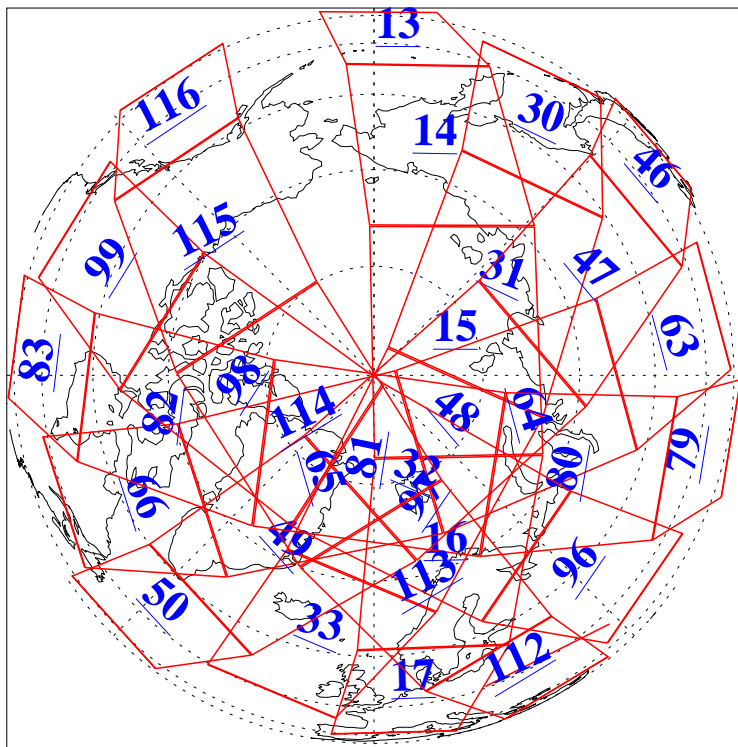

L1B Availability
AMSU Granules: 240
HSB Granules: 0
AIRS Granules: 240

1 Jan 2008
DoY 1
Aqua Day 2068
Granules: 1 to 120

Granules: 121 to 240

Legend: AMSU Available, HSB Available, AIRS Available

L1B Availability
AMSU Granules: 240
HSB Granules: 0
AIRS Granules: 240

1 Jan 2008
DoY 1
Aqua Day 2068
Ascending Granules

Descending Granules

Legend: AMSU Available, HSB Available, AIRS Available

L1B Availability
 AMSU Granules: 240
 HSB Granules: 0
 AIRS Granules: 240

1 Jan 2008
 DoY 1
 Aqua Day 2068

Northern Hemisphere Granules

Southern Hemisphere Granules

Legend: AMSU Available, HSB Available, AIRS Available