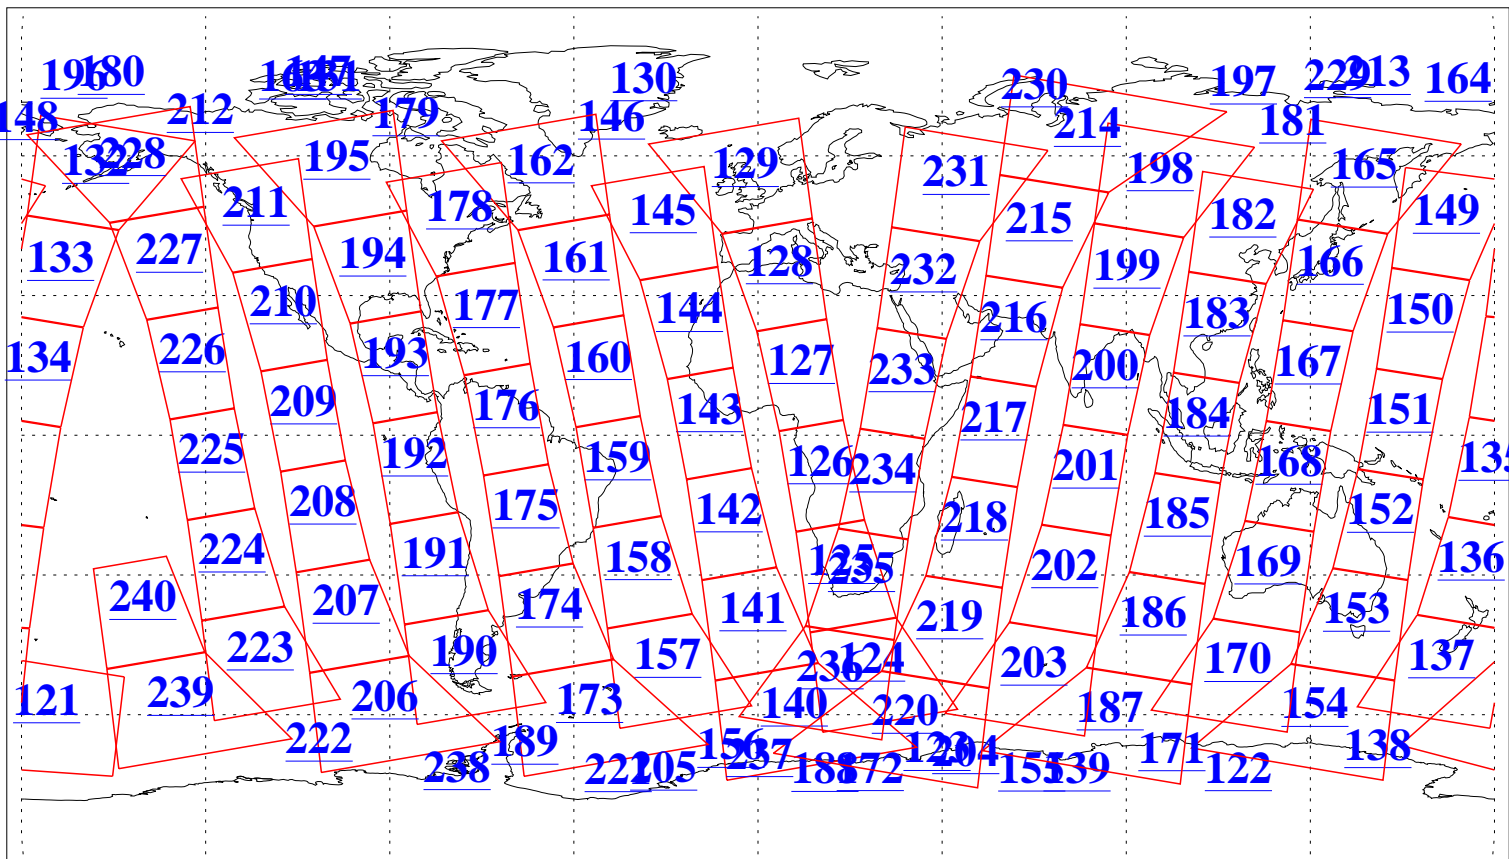

L1B Availability
AMSU Granules: 240
HSB Granules: 0
AIRS Granules: 240

1 Jan 2008
DoY 1
Aqua Day 2068
Granules: 1 to 120

Granules: 121 to 240

Legend: AMSU Available, HSB Available, AIRS Available

L1B Availability
AMSU Granules: 240
HSB Granules: 0
AIRS Granules: 240

1 Jan 2008
DoY 1
Aqua Day 2068
Ascending Granules

Descending Granules

Legend: AMSU Available, HSB Available, AIRS Available

L1B Availability
 AMSU Granules: 240
 HSB Granules: 0
 AIRS Granules: 240

1 Jan 2008
 DoY 1
 Aqua Day 2068

Northern Hemisphere Granules

Southern Hemisphere Granules

Legend: AMSU Available, HSB Available, AIRS Available