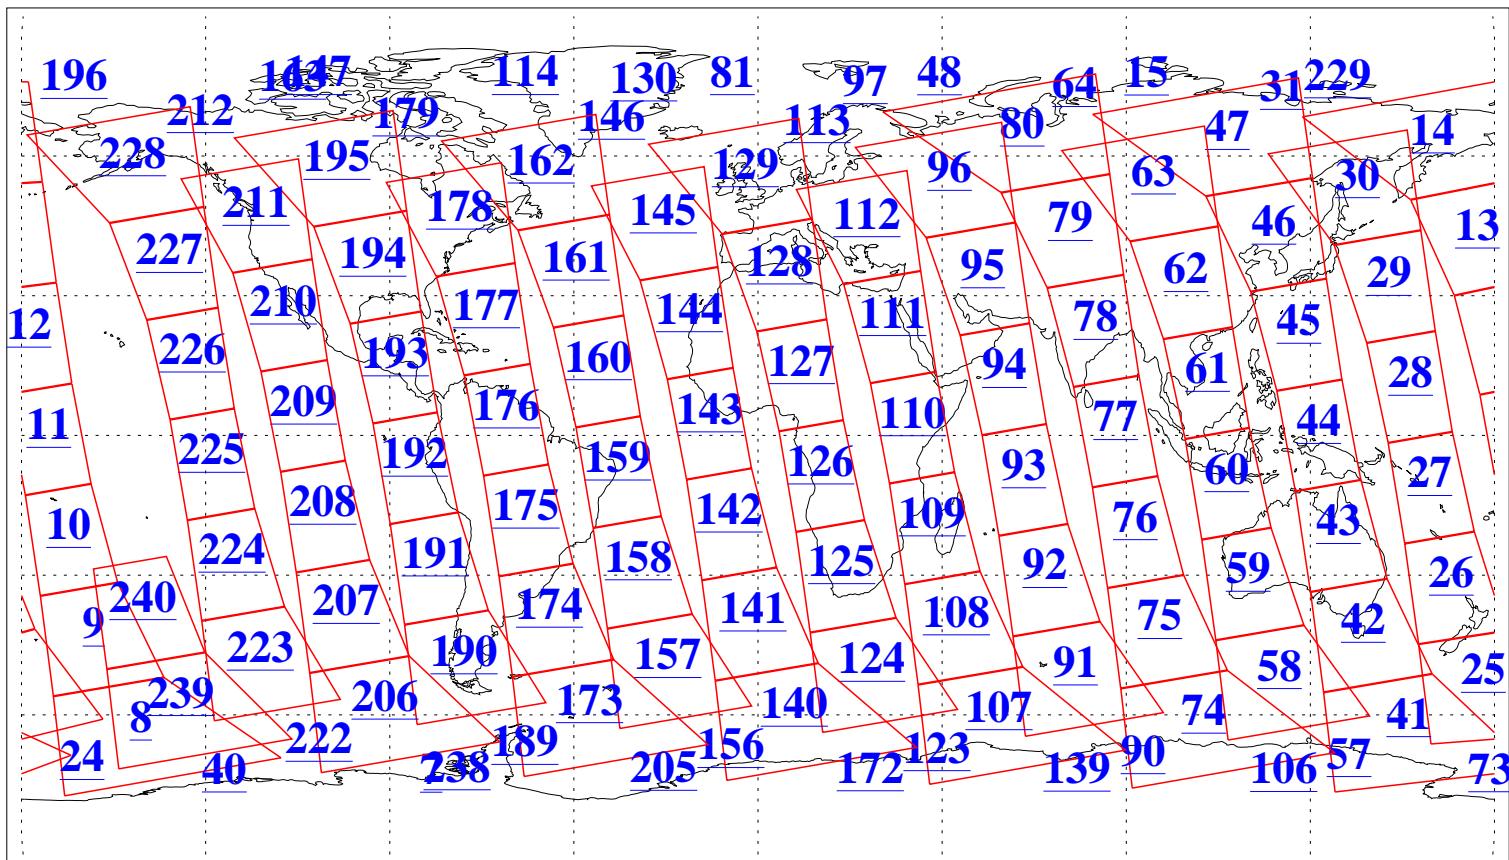

L1B Availability
AMSU Granules: 240
HSB Granules: 0
AIRS Granules: 240

1 Jan 2008
DoY 1
Aqua Day 2068
Granules: 1 to 120

Granules: 121 to 240

Legend: AMSU Available, HSB Available, AIRS Available

L1B Availability
AMSU Granules: 240
HSB Granules: 0
AIRS Granules: 240

1 Jan 2008
DoY 1
Aqua Day 2068
Ascending Granules

Descending Granules

Legend: AMSU Available, HSB Available, AIRS Available

L1B Availability
 AMSU Granules: 240
 HSB Granules: 0
 AIRS Granules: 240

1 Jan 2008
 DoY 1
 Aqua Day 2068