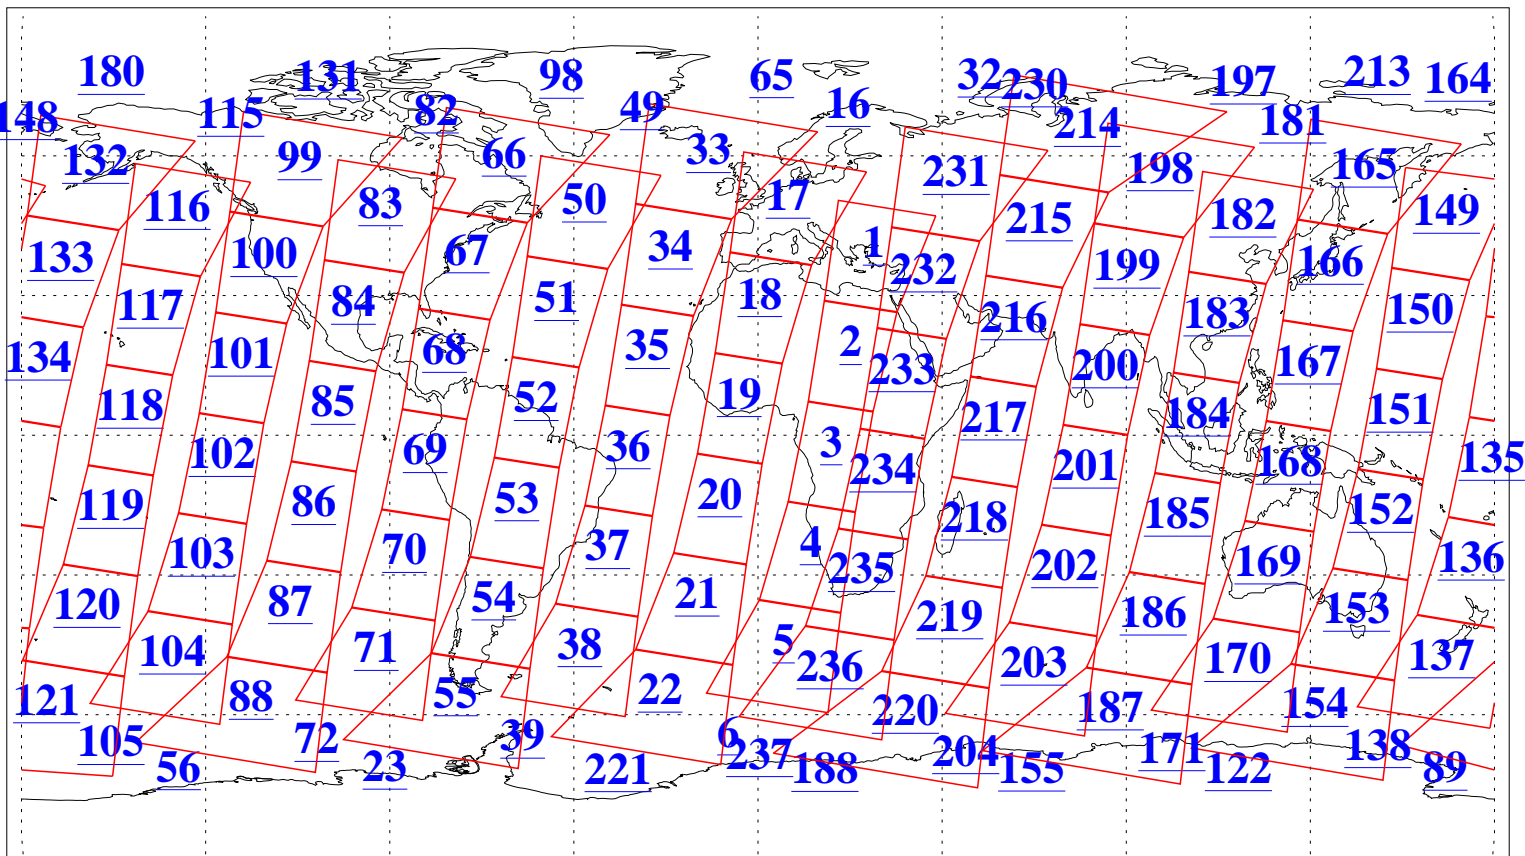

L1B Availability
AMSU Granules: 240
HSB Granules: 0
AIRS Granules: 240

1 Jan 2008
DoY 1
Aqua Day 2068
Granules: 1 to 120

Granules: 121 to 240

Legend: AMSU Available, HSB Available, AIRS Available

L1B Availability
AMSU Granules: 240
HSB Granules: 0
AIRS Granules: 240

1 Jan 2008
DoY 1
Aqua Day 2068
Ascending Granules

Descending Granules

Legend: AMSU Available, HSB Available, AIRS Available

L1B Availability
 AMSU Granules: 240
 HSB Granules: 0
 AIRS Granules: 240

1 Jan 2008
 DoY 1
 Aqua Day 2068

Northern Hemisphere Granules

Southern Hemisphere Granules

Legend: AMSU Available, HSB Available, AIRS Available