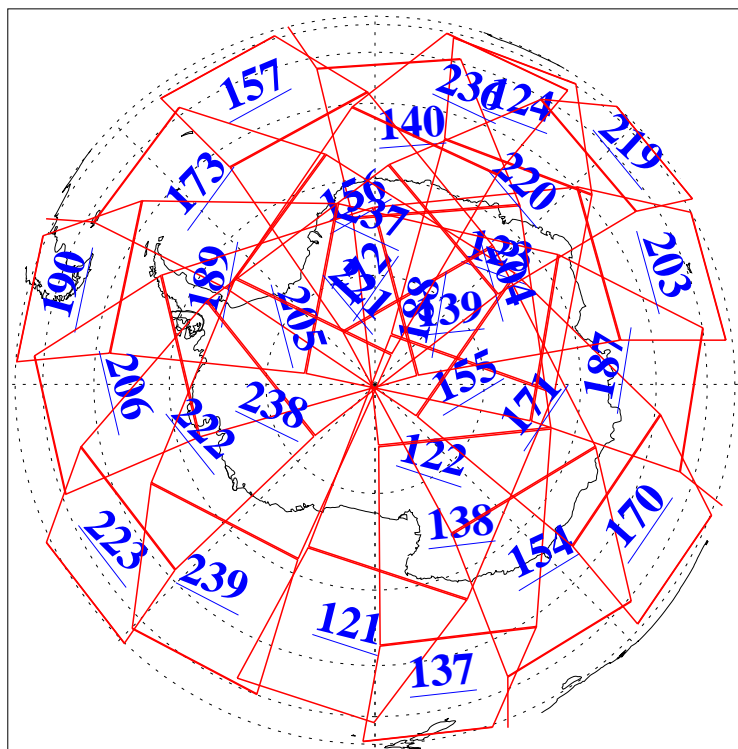

L1B Availability
AMSU Granules: 240
HSB Granules: 0
AIRS Granules: 240

1 Jan 2008
DoY 1
Aqua Day 2068
Granules: 1 to 120

Granules: 121 to 240

Legend: AMSU Available, HSB Available, AIRS Available

L1B Availability
AMSU Granules: 240
HSB Granules: 0
AIRS Granules: 240

1 Jan 2008
DoY 1
Aqua Day 2068
Ascending Granules

Descending Granules

Legend: AMSU Available, HSB Available, AIRS Available

L1B Availability
 AMSU Granules: 240
 HSB Granules: 0
 AIRS Granules: 240

1 Jan 2008
 DoY 1
 Aqua Day 2068

Northern Hemisphere Granules

Southern Hemisphere Granules

Legend: AMSU Available, HSB Available, AIRS Available