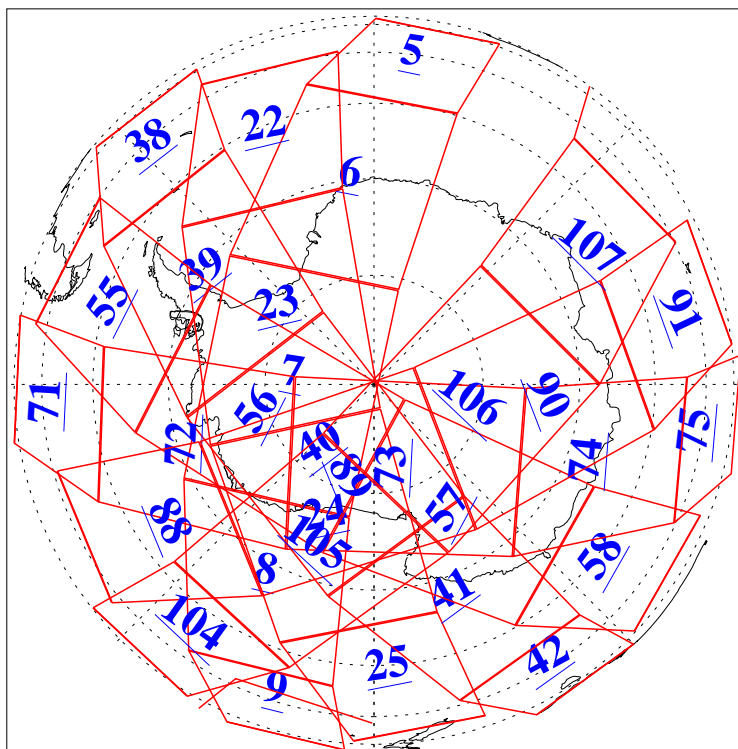

L1B Availability
AMSU Granules: 240
HSB Granules: 0
AIRS Granules: 240

1 Jan 2008
DoY 1
Aqua Day 2068
Granules: 1 to 120

Granules: 121 to 240

Legend: AMSU Available, HSB Available, AIRS Available

L1B Availability
AMSU Granules: 240
HSB Granules: 0
AIRS Granules: 240

1 Jan 2008
DoY 1
Aqua Day 2068
Ascending Granules

Descending Granules

Legend: AMSU Available, HSB Available, AIRS Available

L1B Availability
 AMSU Granules: 240
 HSB Granules: 0
 AIRS Granules: 240

1 Jan 2008
 DoY 1
 Aqua Day 2068

Northern Hemisphere Granules

Southern Hemisphere Granules

Legend: AMSU Available, HSB Available, AIRS Available