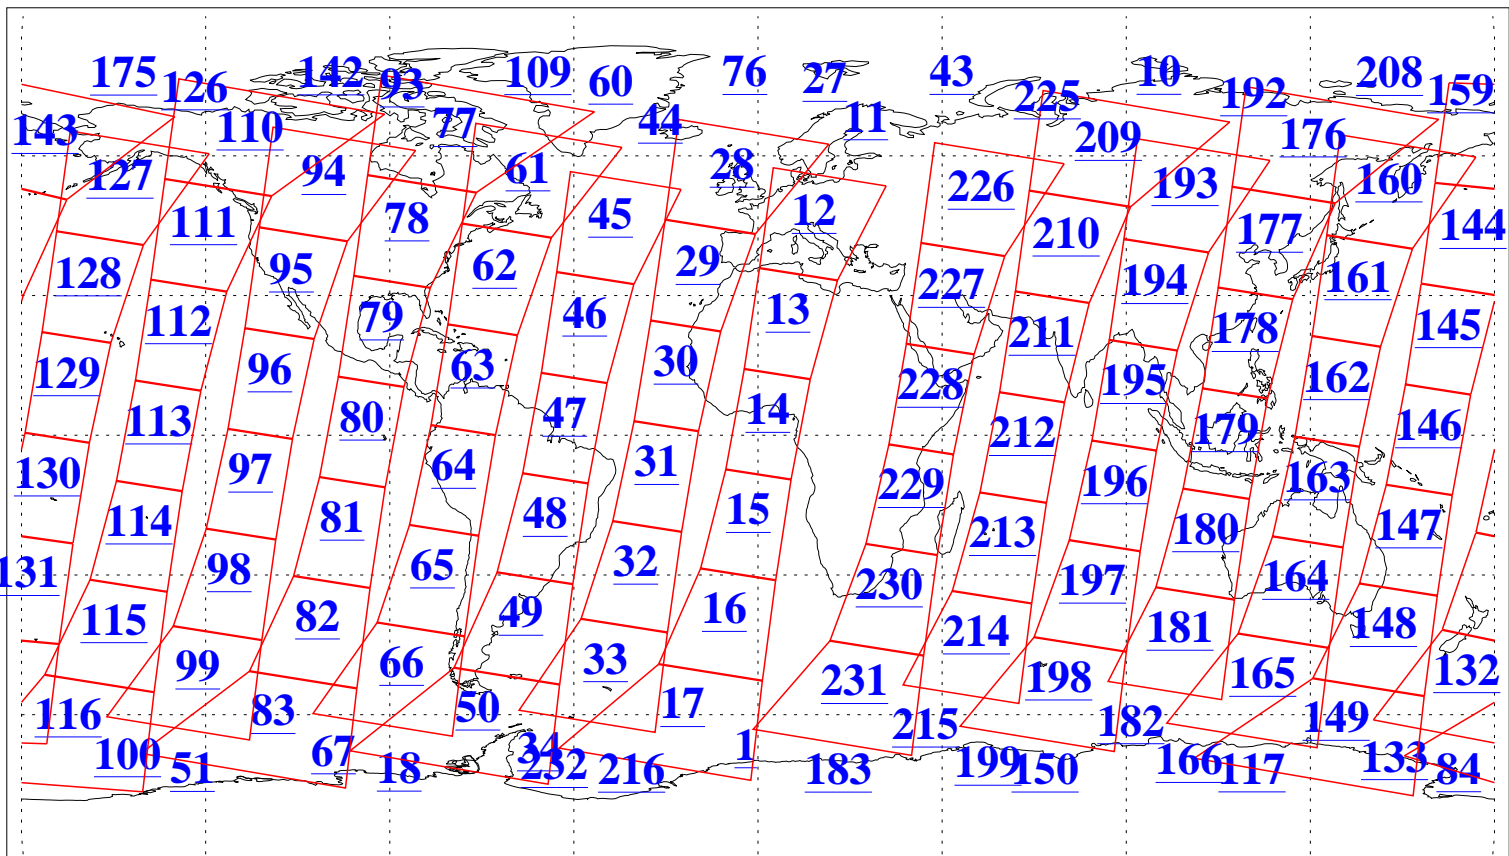

L1B Availability
AMSU Granules: 240
HSB Granules: 0
AIRS Granules: 240

27 Nov 2007
DoY 331
Aqua Day 2033
Granules: 1 to 120

Granules: 121 to 240

Legend: AMSU Available, HSB Available, AIRS Available

L1B Availability
AMSU Granules: 240
HSB Granules: 0
AIRS Granules: 240

27 Nov 2007
DoY 331
Aqua Day 2033
Ascending Granules

Descending Granules

Legend: AMSU Available, HSB Available, AIRS Available