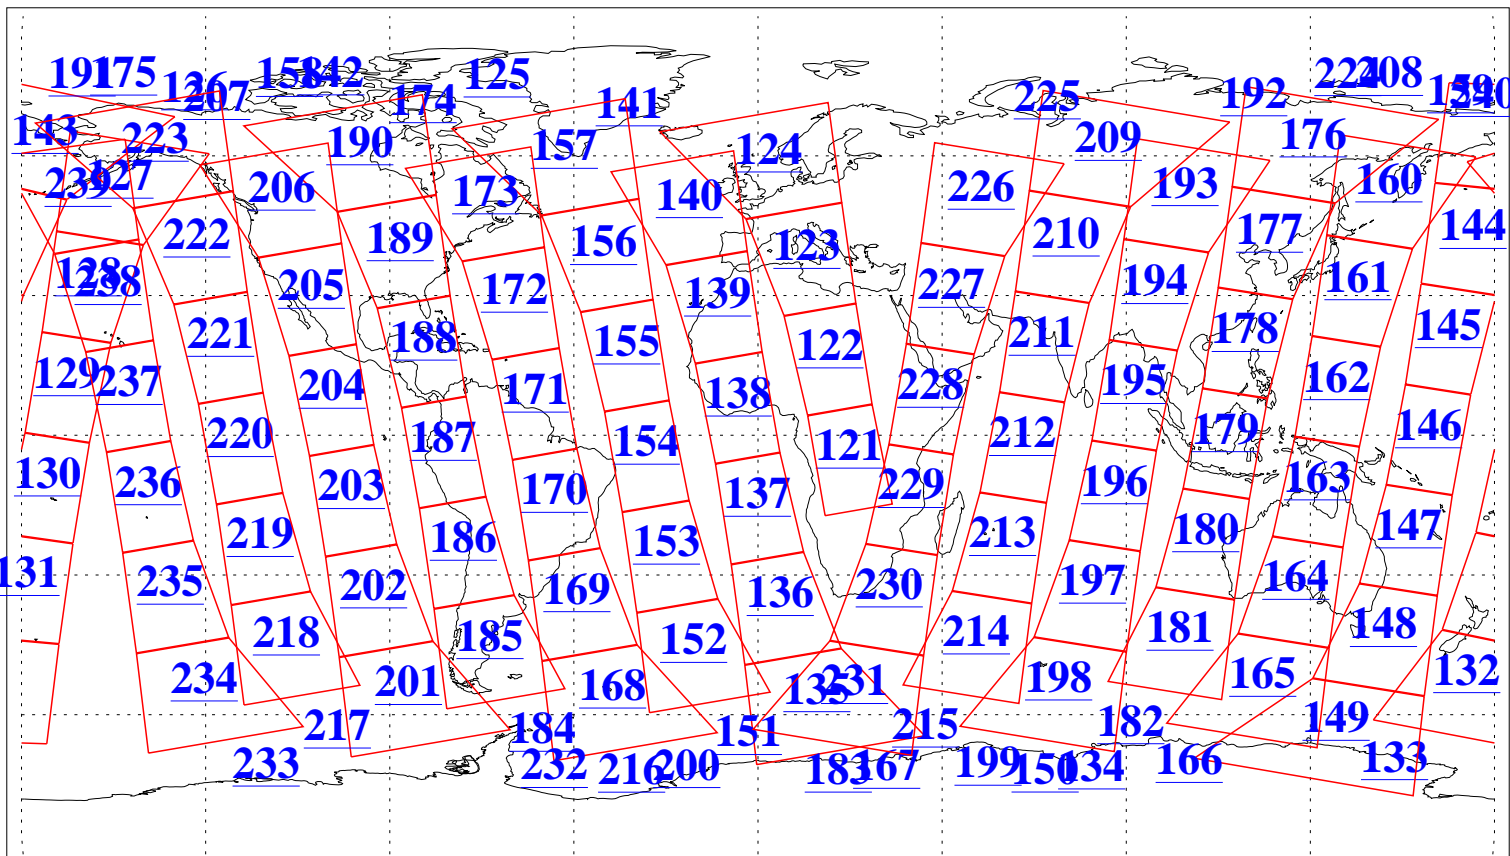

L1B Availability
AMSU Granules: 240
HSB Granules: 0
AIRS Granules: 240

27 Nov 2007
DoY 331
Aqua Day 2033
Granules: 1 to 120

Granules: 121 to 240

Legend: AMSU Available, HSB Available, AIRS Available

L1B Availability
AMSU Granules: 240
HSB Granules: 0
AIRS Granules: 240