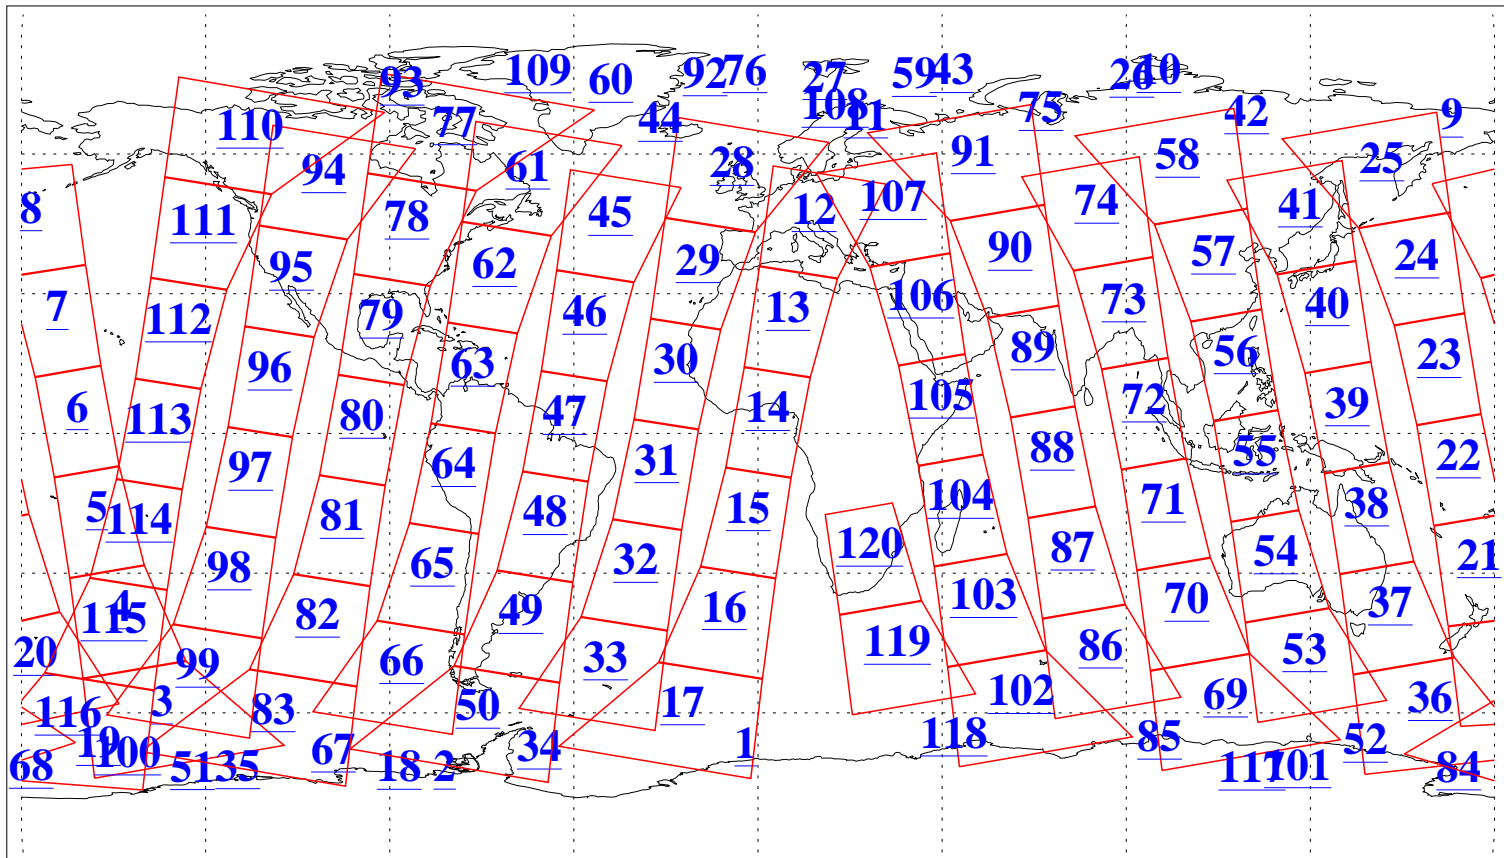

L1B Availability
AMSU Granules: 240
HSB Granules: 0
AIRS Granules: 240

27 Nov 2007
DoY 331
Aqua Day 2033
Granules: 1 to 120

Granules: 121 to 240

Legend: AMSU Available, HSB Available, AIRS Available

L1B Availability
AMSU Granules: 240
HSB Granules: 0
AIRS Granules: 240

27 Nov 2007
DoY 331
Aqua Day 2033
Ascending Granules

Descending Granules

Legend: AMSU Available, HSB Available, AIRS Available