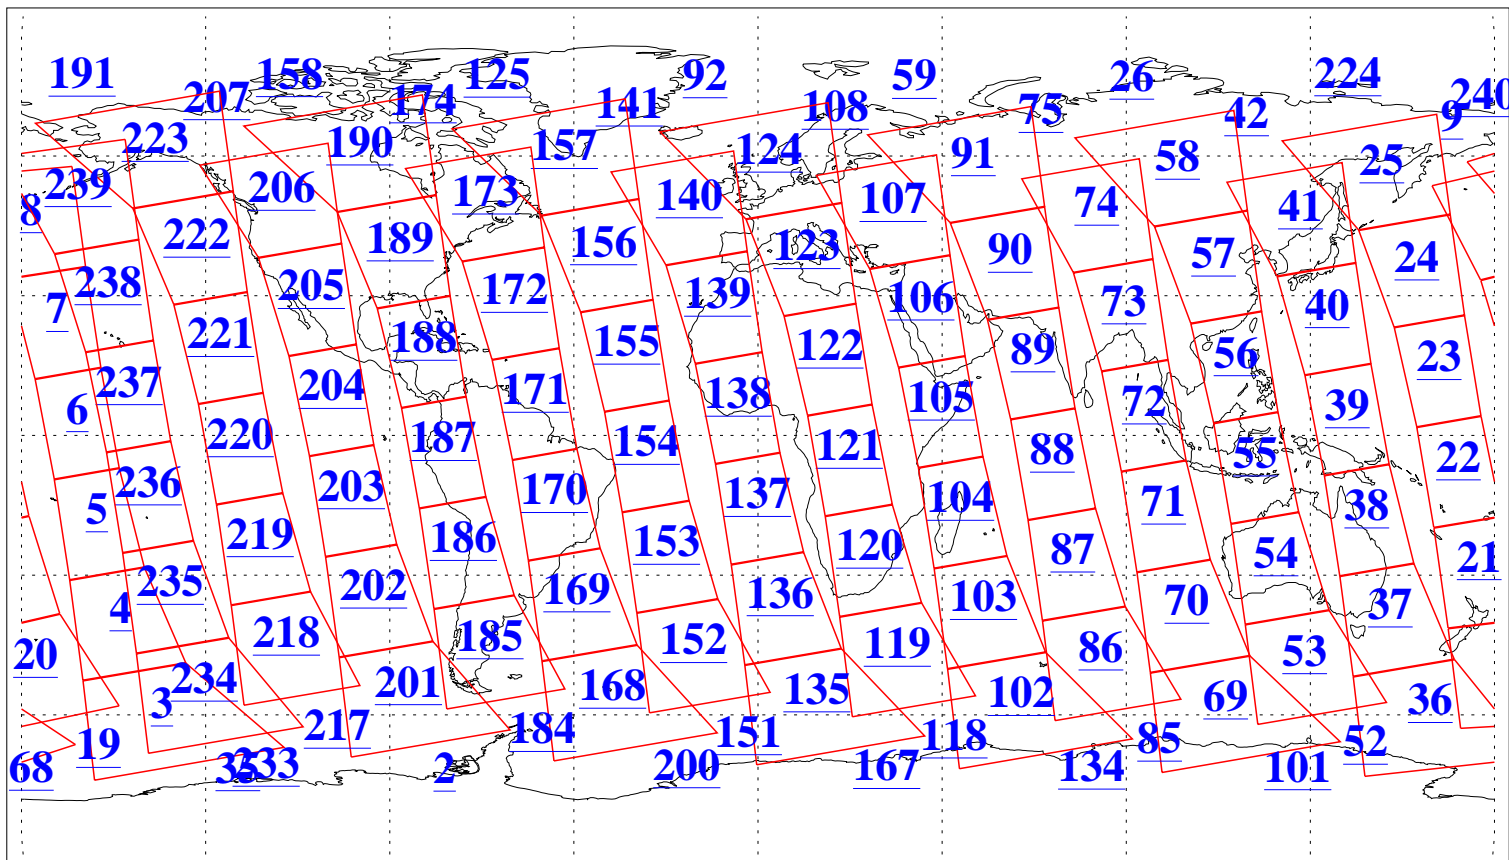

L1B Availability
AMSU Granules: 240
HSB Granules: 0
AIRS Granules: 240

27 Nov 2007
DoY 331
Aqua Day 2033
Granules: 1 to 120

Granules: 121 to 240

Legend: AMSU Available, HSB Available, AIRS Available

L1B Availability
AMSU Granules: 240
HSB Granules: 0
AIRS Granules: 240

27 Nov 2007
DoY 331
Aqua Day 2033
Ascending Granules

Descending Granules

Legend: AMSU Available, HSB Available, AIRS Available