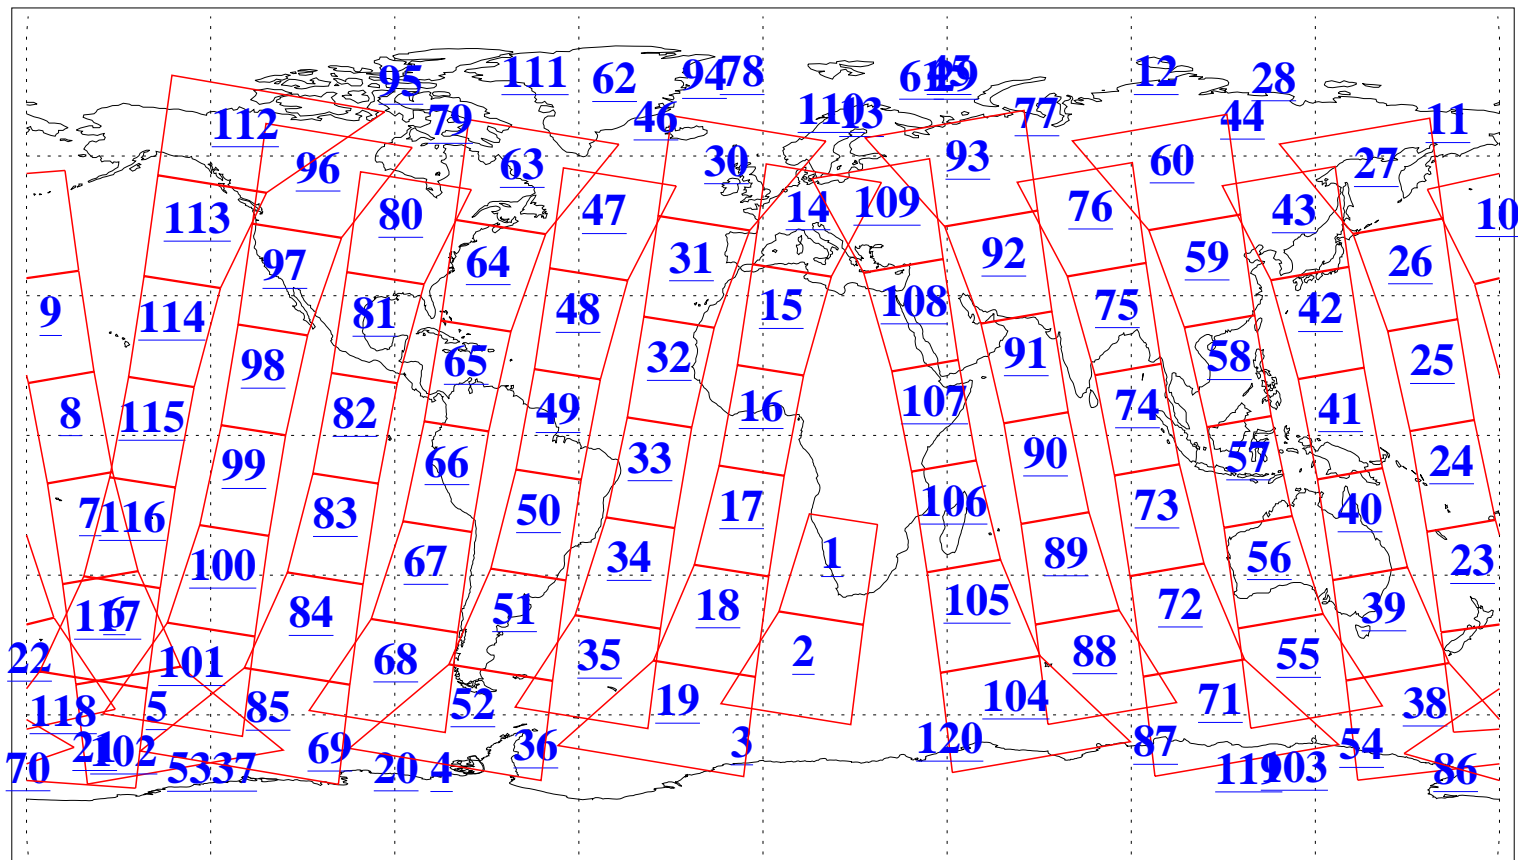

L1B Availability
AMSU Granules: 240
HSB Granules: 0
AIRS Granules: 204

9 Nov 2007
DoY 313
Aqua Day 2015
Granules: 1 to 120

Granules: 121 to 240

Legend: AMSU Available, HSB Available, AIRS Available

L1B Availability
AMSU Granules: 240
HSB Granules: 0
AIRS Granules: 204

9 Nov 2007
DoY 313
Aqua Day 2015
Ascending Granules

Descending Granules

Legend: AMSU Available, HSB Available, AIRS Available

L1B Availability
 AMSU Granules: 240
 HSB Granules: 0
 AIRS Granules: 204

9 Nov 2007
 DoY 313
 Aqua Day 2015

Northern Hemisphere Granules

Southern Hemisphere Granules

Legend: AMSU Available, HSB Available, AIRS Available