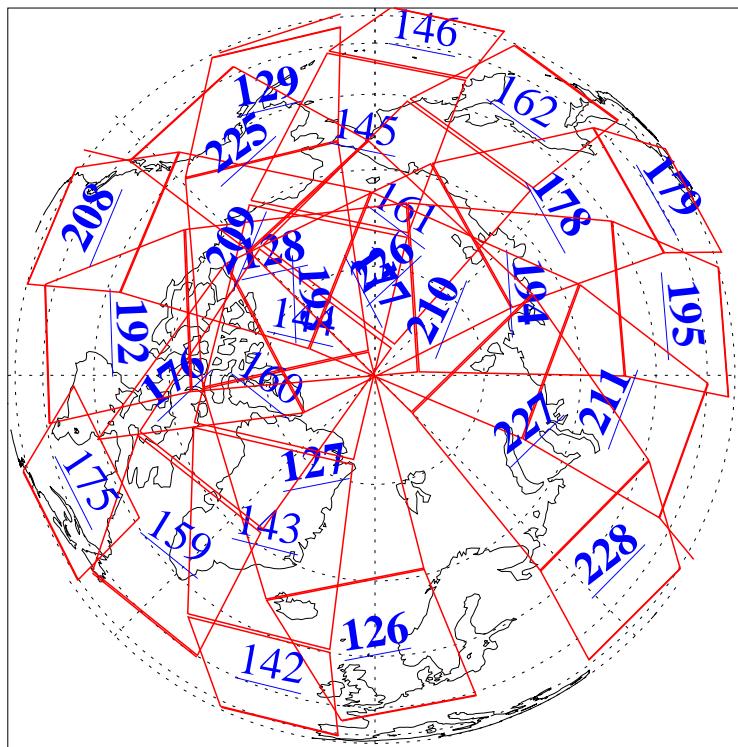

L1B Availability
AMSU Granules: 240
HSB Granules: 0
AIRS Granules: 204

9 Nov 2007
DoY 313
Aqua Day 2015
Granules: 1 to 120

Granules: 121 to 240

Legend: AMSU Available, HSB Available, AIRS Available

L1B Availability
AMSU Granules: 240
HSB Granules: 0
AIRS Granules: 204

9 Nov 2007
DoY 313
Aqua Day 2015
Ascending Granules

Descending Granules

Legend: AMSU Available, HSB Available, AIRS Available

L1B Availability
 AMSU Granules: 240
 HSB Granules: 0
 AIRS Granules: 204

9 Nov 2007
 DoY 313
 Aqua Day 2015

Northern Hemisphere Granules

Southern Hemisphere Granules

Legend: AMSU Available, HSB Available, AIRS Available