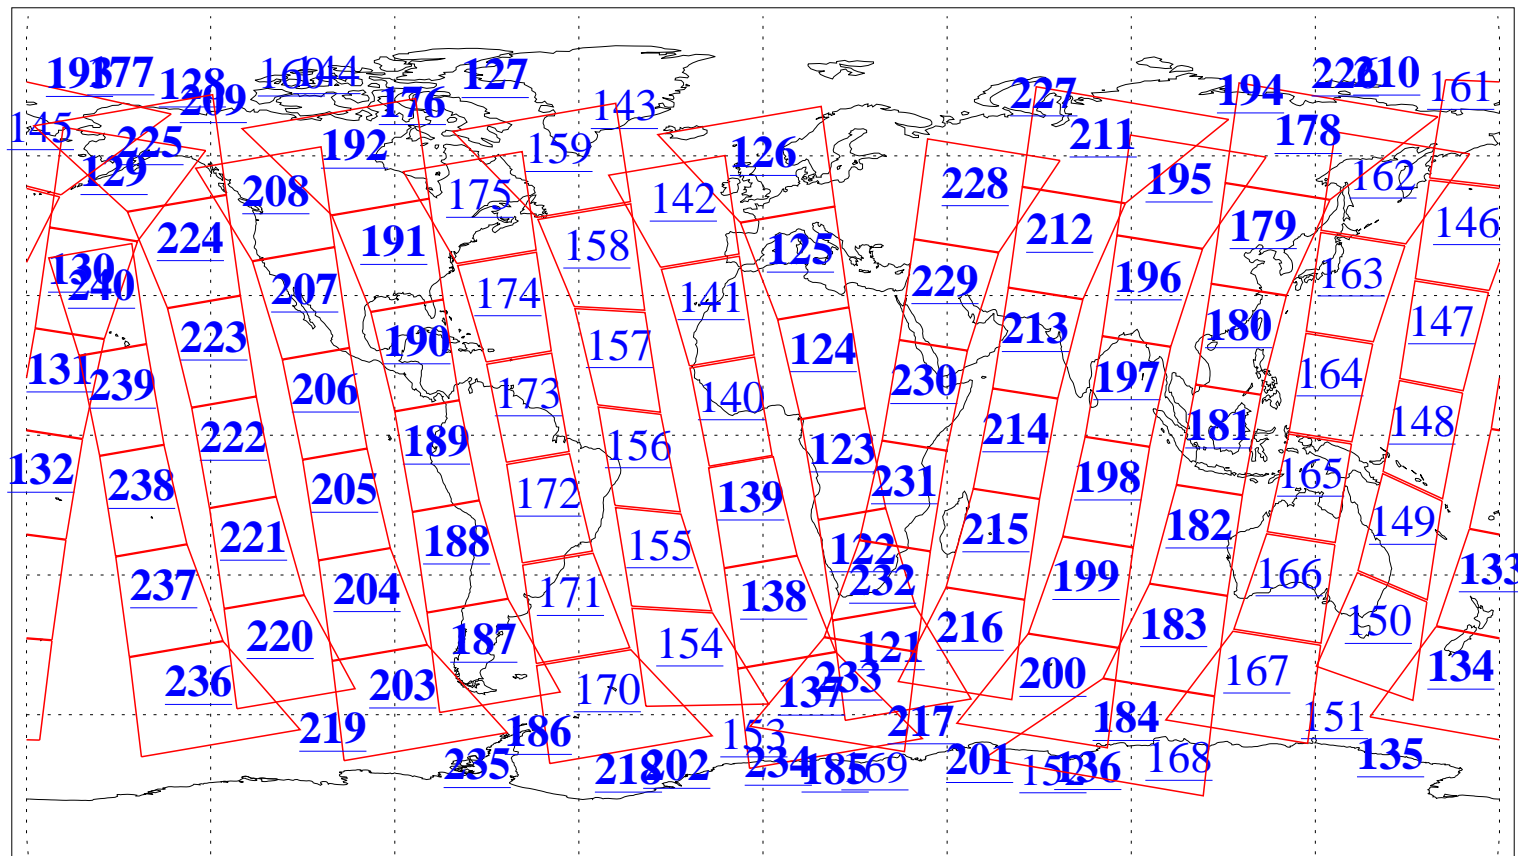

L1B Availability
AMSU Granules: 240
HSB Granules: 0
AIRS Granules: 204

9 Nov 2007
DoY 313
Aqua Day 2015
Granules: 1 to 120

Granules: 121 to 240

Legend: AMSU Available, HSB Available, AIRS Available

L1B Availability
AMSU Granules: 240
HSB Granules: 0
AIRS Granules: 204

9 Nov 2007
DoY 313
Aqua Day 2015
Ascending Granules

Descending Granules

Legend: AMSU Available, HSB Available, AIRS Available

L1B Availability
 AMSU Granules: 240
 HSB Granules: 0
 AIRS Granules: 204

9 Nov 2007
 DoY 313
 Aqua Day 2015

Northern Hemisphere Granules

Southern Hemisphere Granules

Legend: AMSU Available, HSB Available, AIRS Available