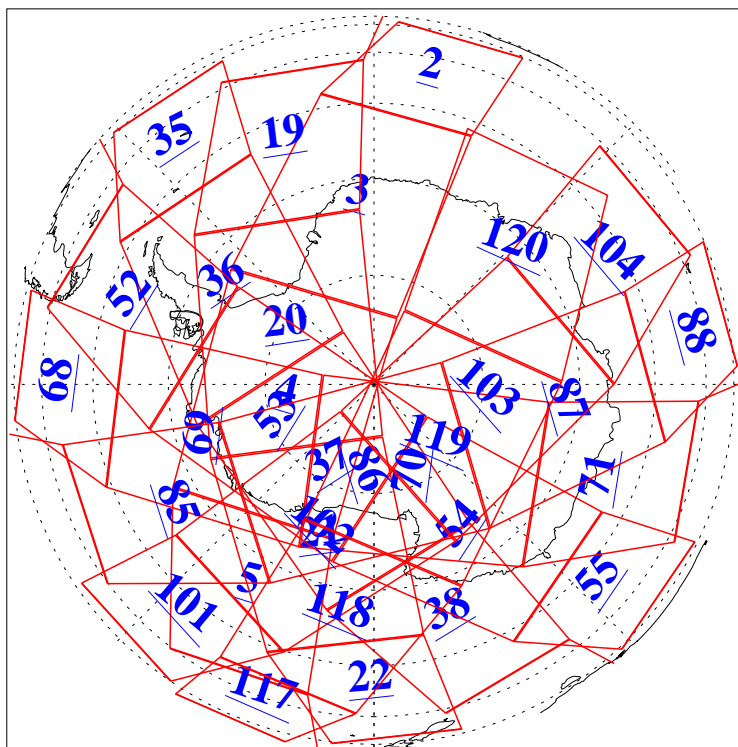

L1B Availability
AMSU Granules: 240
HSB Granules: 0
AIRS Granules: 204

9 Nov 2007
DoY 313
Aqua Day 2015
Granules: 1 to 120

Granules: 121 to 240

Legend: AMSU Available, HSB Available, AIRS Available

L1B Availability
AMSU Granules: 240
HSB Granules: 0
AIRS Granules: 204

9 Nov 2007
DoY 313
Aqua Day 2015
Ascending Granules

Descending Granules

Legend: AMSU Available, HSB Available, AIRS Available

L1B Availability
 AMSU Granules: 240
 HSB Granules: 0
 AIRS Granules: 204

9 Nov 2007
 DoY 313
 Aqua Day 2015

Northern Hemisphere Granules

Southern Hemisphere Granules

Legend: AMSU Available, HSB Available, AIRS Available