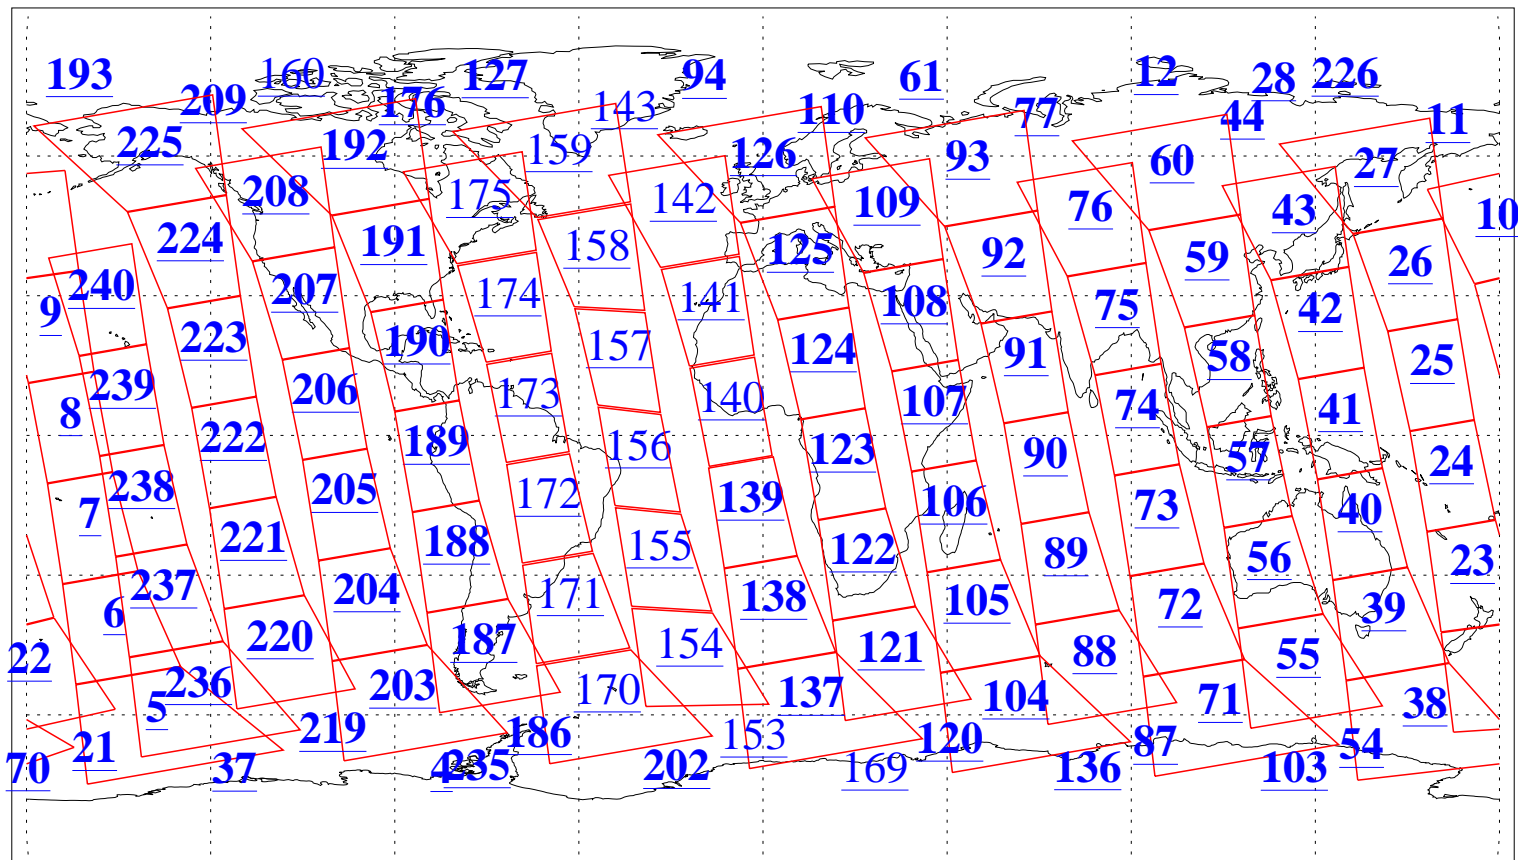

L1B Availability
AMSU Granules: 240
HSB Granules: 0
AIRS Granules: 204

9 Nov 2007
DoY 313
Aqua Day 2015
Granules: 1 to 120

Granules: 121 to 240

Legend: AMSU Available, HSB Available, AIRS Available

L1B Availability
AMSU Granules: 240
HSB Granules: 0
AIRS Granules: 204

9 Nov 2007
DoY 313
Aqua Day 2015
Ascending Granules

Descending Granules

Legend: AMSU Available, HSB Available, AIRS Available

L1B Availability
 AMSU Granules: 240
 HSB Granules: 0
 AIRS Granules: 204

9 Nov 2007
 DoY 313
 Aqua Day 2015

Northern Hemisphere Granules

Southern Hemisphere Granules

Legend: AMSU Available, HSB Available, AIRS Available