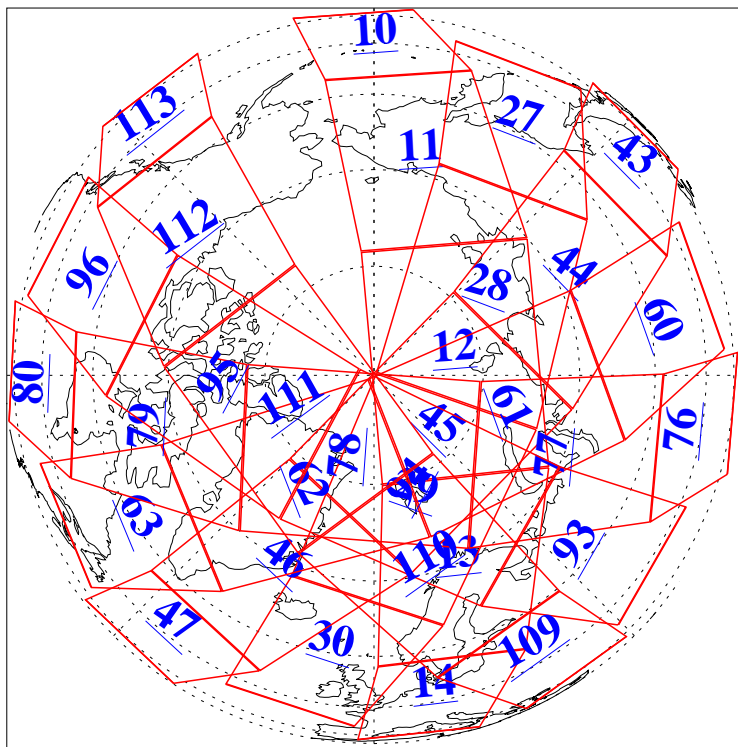

L1B Availability
AMSU Granules: 240
HSB Granules: 0
AIRS Granules: 204

9 Nov 2007
DoY 313
Aqua Day 2015
Granules: 1 to 120

Granules: 121 to 240

Legend: AMSU Available, HSB Available, AIRS Available

L1B Availability
AMSU Granules: 240
HSB Granules: 0
AIRS Granules: 204

9 Nov 2007
DoY 313
Aqua Day 2015
Ascending Granules

Descending Granules

Legend: AMSU Available, HSB Available, AIRS Available

L1B Availability
 AMSU Granules: 240
 HSB Granules: 0
 AIRS Granules: 204

9 Nov 2007
 DoY 313
 Aqua Day 2015

Northern Hemisphere Granules

Southern Hemisphere Granules

Legend: AMSU Available, HSB Available, AIRS Available