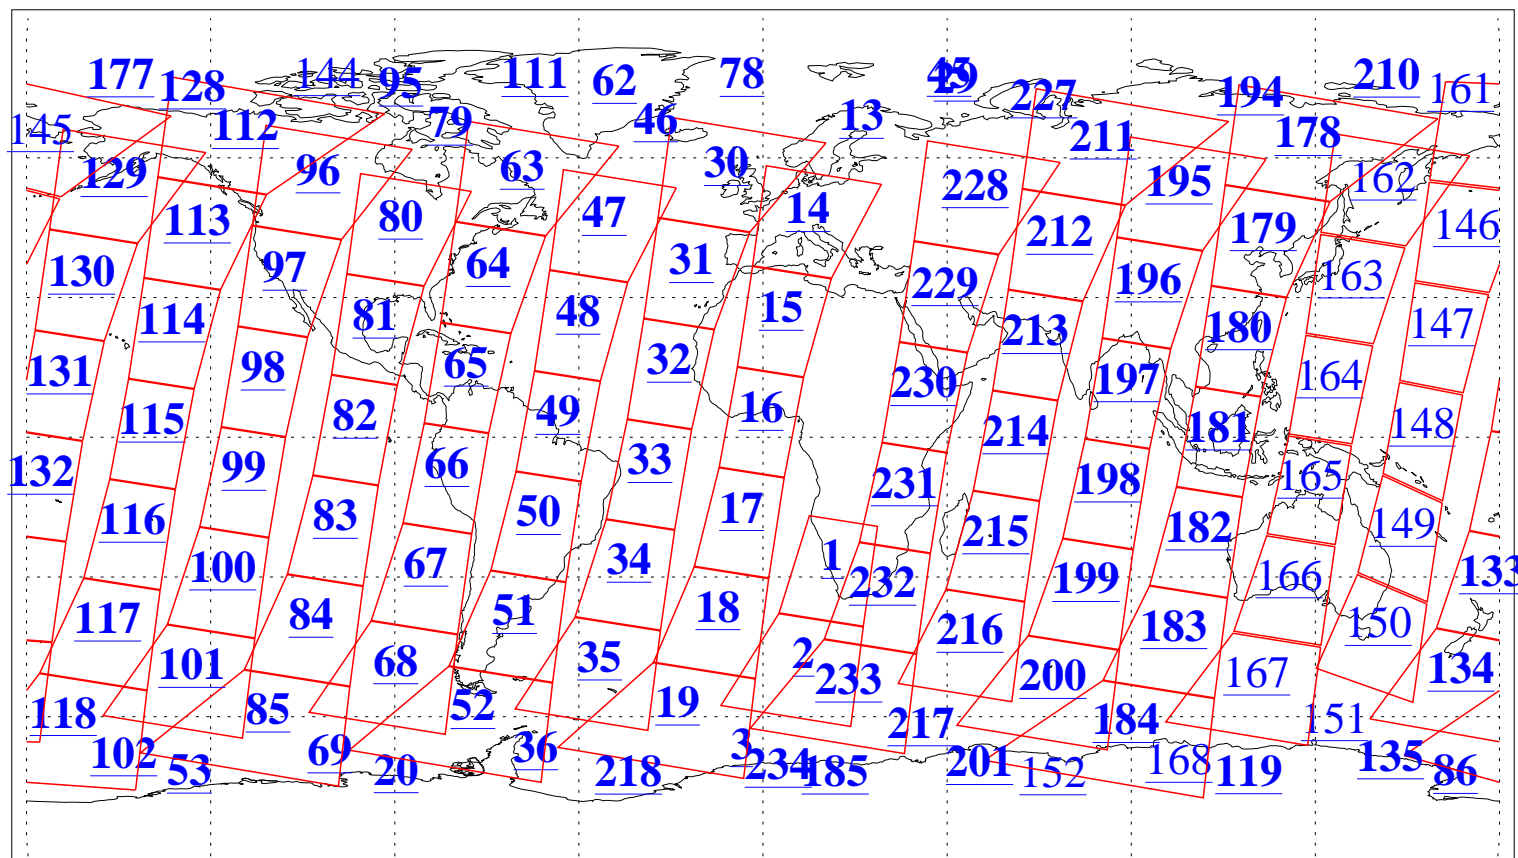

L1B Availability
AMSU Granules: 240
HSB Granules: 0
AIRS Granules: 204

9 Nov 2007
DoY 313
Aqua Day 2015
Granules: 1 to 120

Granules: 121 to 240

Legend: AMSU Available, HSB Available, AIRS Available

L1B Availability
AMSU Granules: 240
HSB Granules: 0
AIRS Granules: 204

9 Nov 2007
DoY 313
Aqua Day 2015
Ascending Granules

Descending Granules

Legend: AMSU Available, HSB Available, AIRS Available

L1B Availability
 AMSU Granules: 240
 HSB Granules: 0
 AIRS Granules: 204

9 Nov 2007
 DoY 313
 Aqua Day 2015

Northern Hemisphere Granules

Southern Hemisphere Granules

Legend: AMSU Available, HSB Available, AIRS Available