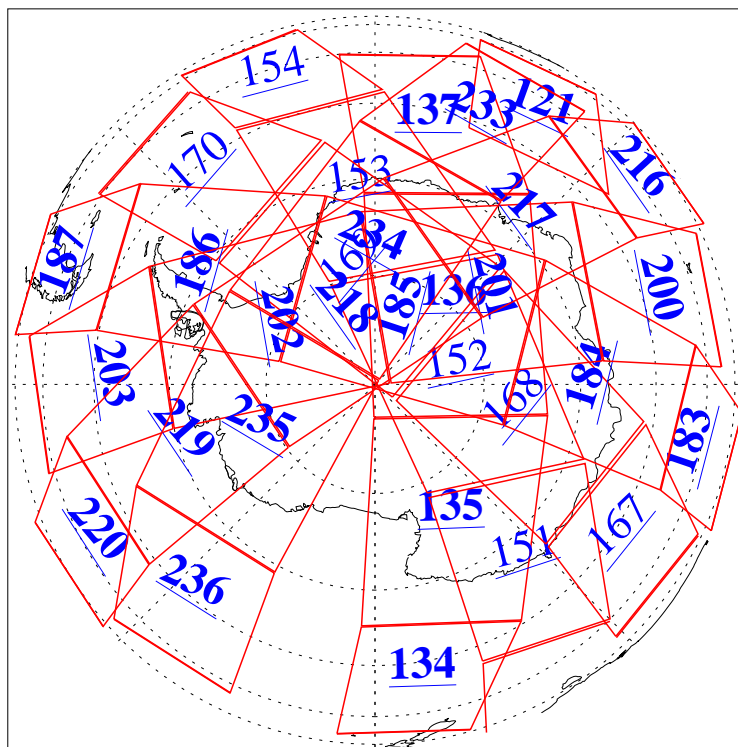

L1B Availability
AMSU Granules: 240
HSB Granules: 0
AIRS Granules: 204

9 Nov 2007
DoY 313
Aqua Day 2015
Granules: 1 to 120

Granules: 121 to 240

Legend: AMSU Available, HSB Available, AIRS Available

L1B Availability
AMSU Granules: 240
HSB Granules: 0
AIRS Granules: 204

9 Nov 2007
DoY 313
Aqua Day 2015
Ascending Granules

Descending Granules

Legend: AMSU Available, HSB Available, AIRS Available

L1B Availability
 AMSU Granules: 240
 HSB Granules: 0
 AIRS Granules: 204

9 Nov 2007
 DoY 313
 Aqua Day 2015

Northern Hemisphere Granules

Southern Hemisphere Granules

Legend: AMSU Available, HSB Available, AIRS Available