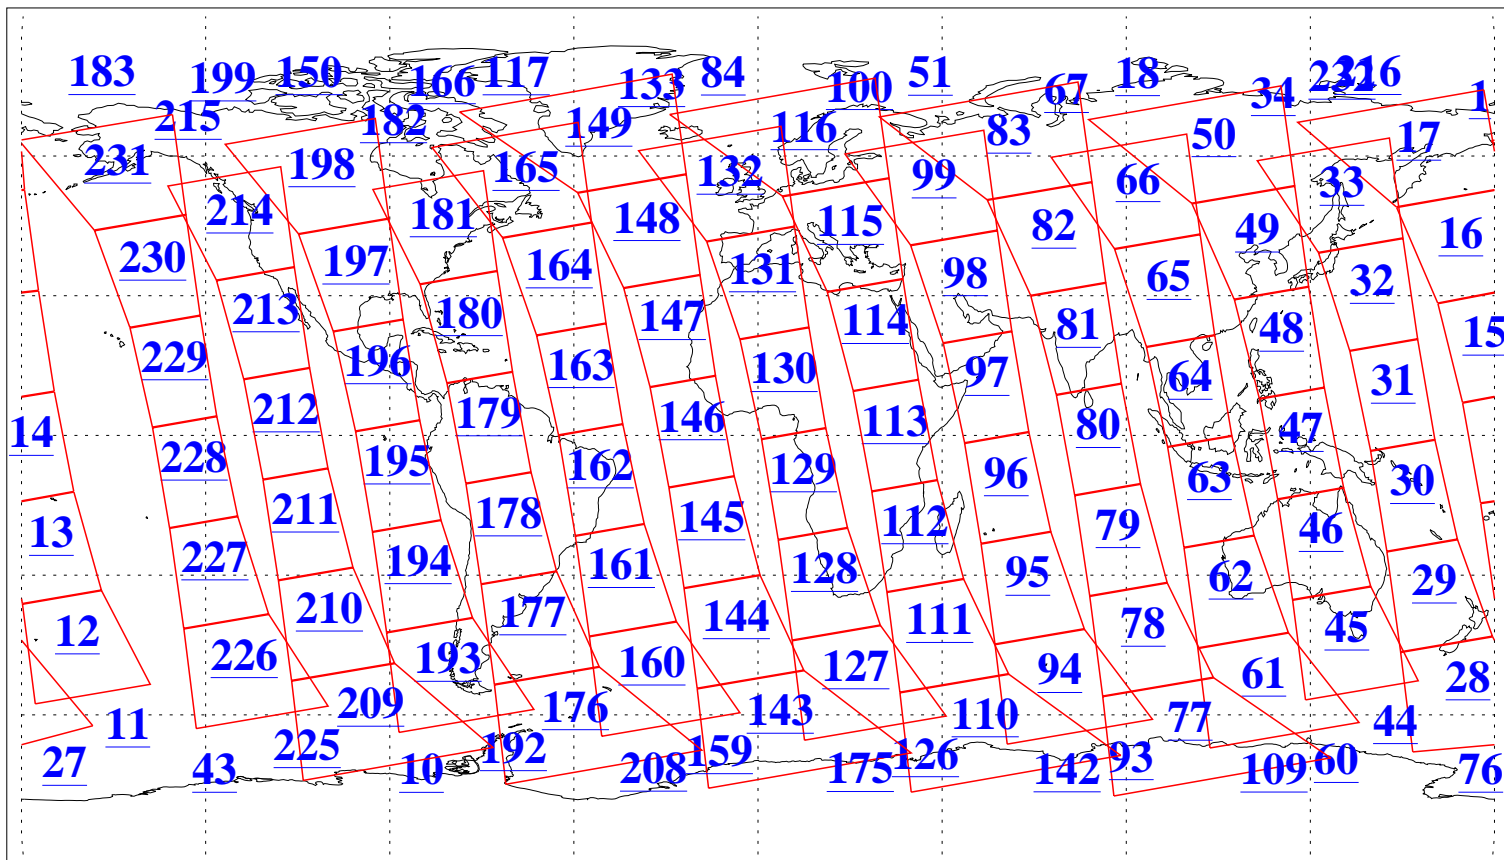

L1B Availability
AMSU Granules: 240
HSB Granules: 0
AIRS Granules: 240

3 Nov 2007
DoY 307
Aqua Day 2009
Granules: 1 to 120

Granules: 121 to 240

Legend: AMSU Available, HSB Available, AIRS Available

L1B Availability
AMSU Granules: 240
HSB Granules: 0
AIRS Granules: 240

3 Nov 2007
DoY 307
Aqua Day 2009
Ascending Granules

Descending Granules

Legend: AMSU Available, HSB Available, AIRS Available

L1B Availability
 AMSU Granules: 240
 HSB Granules: 0
 AIRS Granules: 240

3 Nov 2007
 DoY 307
 Aqua Day 2009

Northern Hemisphere Granules

Southern Hemisphere Granules

Legend: AMSU Available, HSB Available, AIRS Available