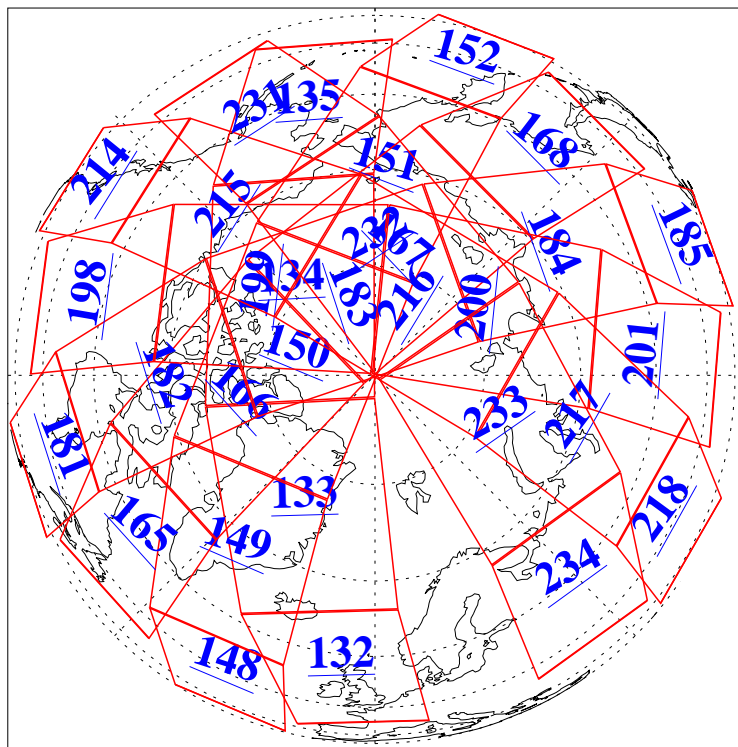

L1B Availability
AMSU Granules: 240
HSB Granules: 0
AIRS Granules: 240

3 Nov 2007
DoY 307
Aqua Day 2009
Granules: 1 to 120

Granules: 121 to 240

Legend: AMSU Available, HSB Available, AIRS Available

L1B Availability
AMSU Granules: 240
HSB Granules: 0
AIRS Granules: 240

3 Nov 2007
DoY 307
Aqua Day 2009
Ascending Granules

Descending Granules

Legend: AMSU Available, HSB Available, AIRS Available

L1B Availability
 AMSU Granules: 240
 HSB Granules: 0
 AIRS Granules: 240

3 Nov 2007
 DoY 307
 Aqua Day 2009

Northern Hemisphere Granules

Southern Hemisphere Granules

Legend: AMSU Available, HSB Available, AIRS Available