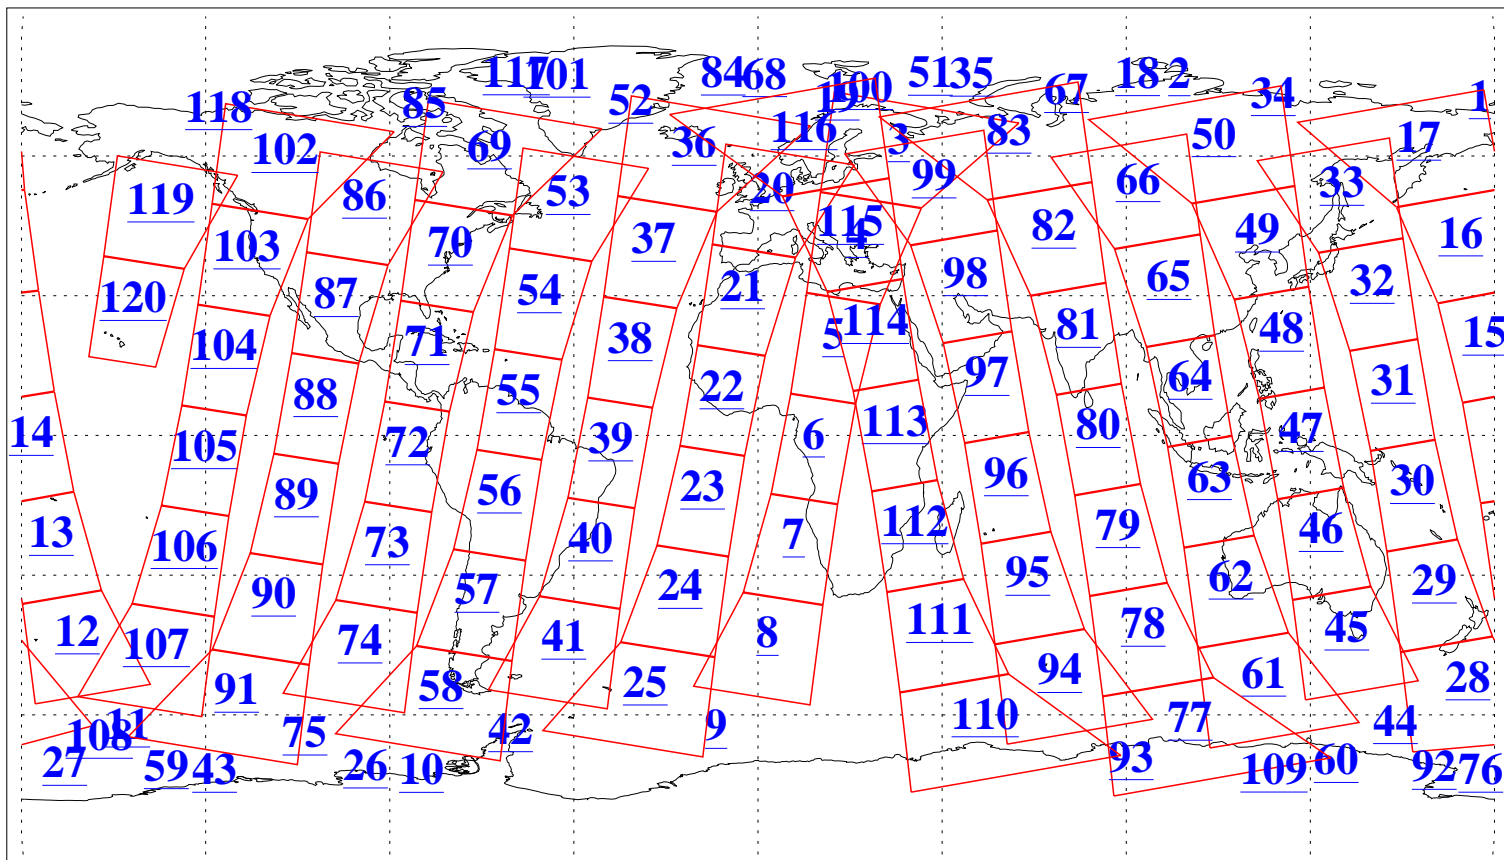

L1B Availability
AMSU Granules: 240
HSB Granules: 0
AIRS Granules: 240

3 Nov 2007
DoY 307
Aqua Day 2009
Granules: 1 to 120

Granules: 121 to 240

Legend: AMSU Available, HSB Available, AIRS Available

L1B Availability
AMSU Granules: 240
HSB Granules: 0
AIRS Granules: 240

3 Nov 2007
DoY 307
Aqua Day 2009
Ascending Granules

Descending Granules

Legend: AMSU Available, HSB Available, AIRS Available

L1B Availability
 AMSU Granules: 240
 HSB Granules: 0
 AIRS Granules: 240

3 Nov 2007
 DoY 307
 Aqua Day 2009

Northern Hemisphere Granules

Southern Hemisphere Granules

Legend: AMSU Available, HSB Available, AIRS Available