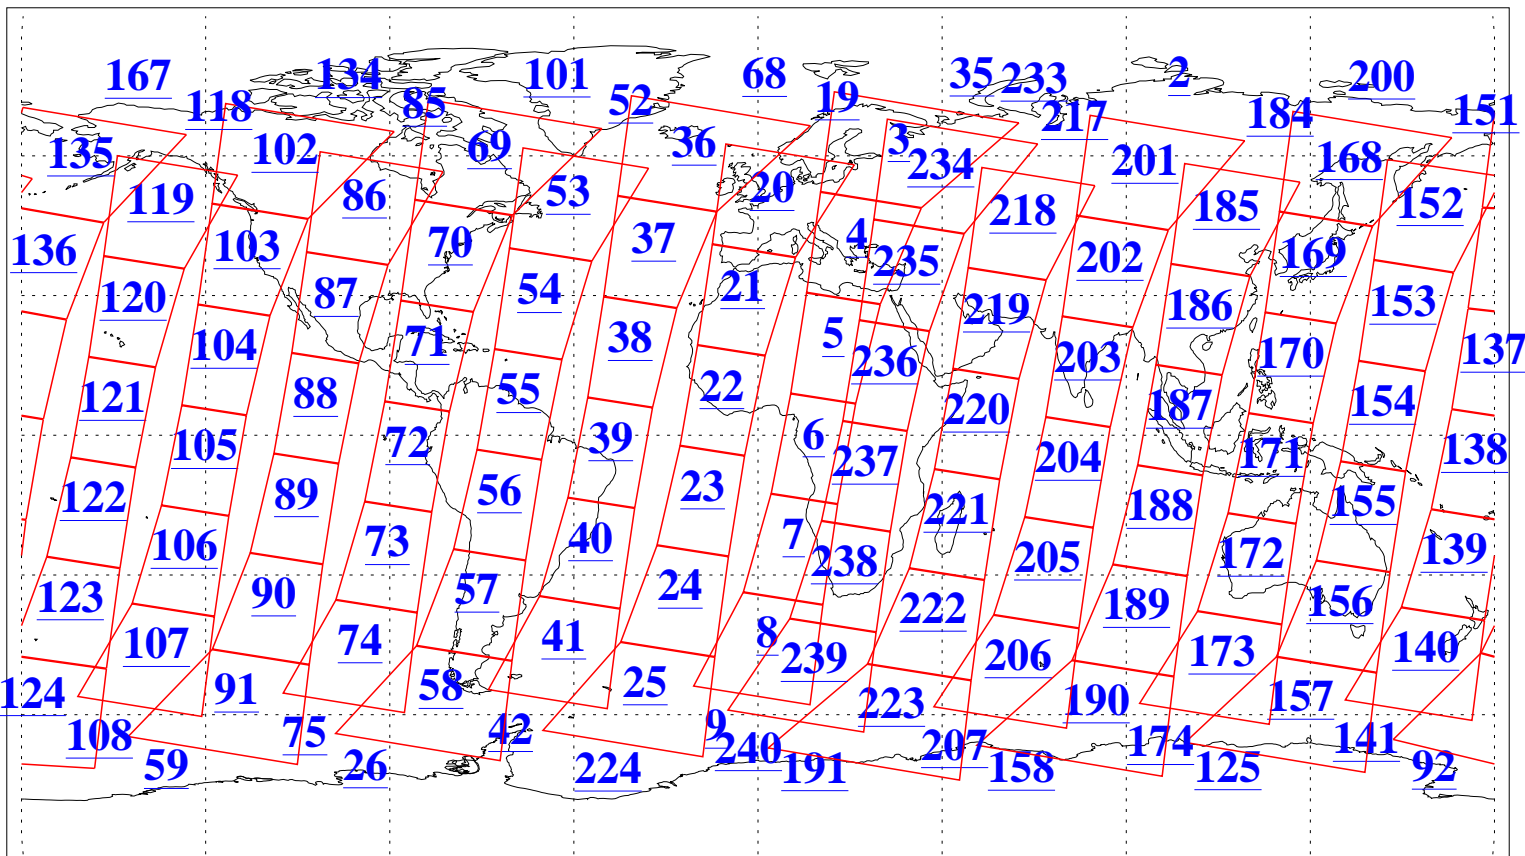

L1B Availability
AMSU Granules: 240
HSB Granules: 0
AIRS Granules: 240

3 Nov 2007
DoY 307
Aqua Day 2009
Granules: 1 to 120

Granules: 121 to 240

Legend: AMSU Available, HSB Available, AIRS Available

L1B Availability
AMSU Granules: 240
HSB Granules: 0
AIRS Granules: 240

3 Nov 2007
DoY 307
Aqua Day 2009
Ascending Granules

Descending Granules

Legend: AMSU Available, HSB Available, AIRS Available

L1B Availability
 AMSU Granules: 240
 HSB Granules: 0
 AIRS Granules: 240

3 Nov 2007
 DoY 307
 Aqua Day 2009

Northern Hemisphere Granules

Southern Hemisphere Granules

Legend: AMSU Available, HSB Available, AIRS Available