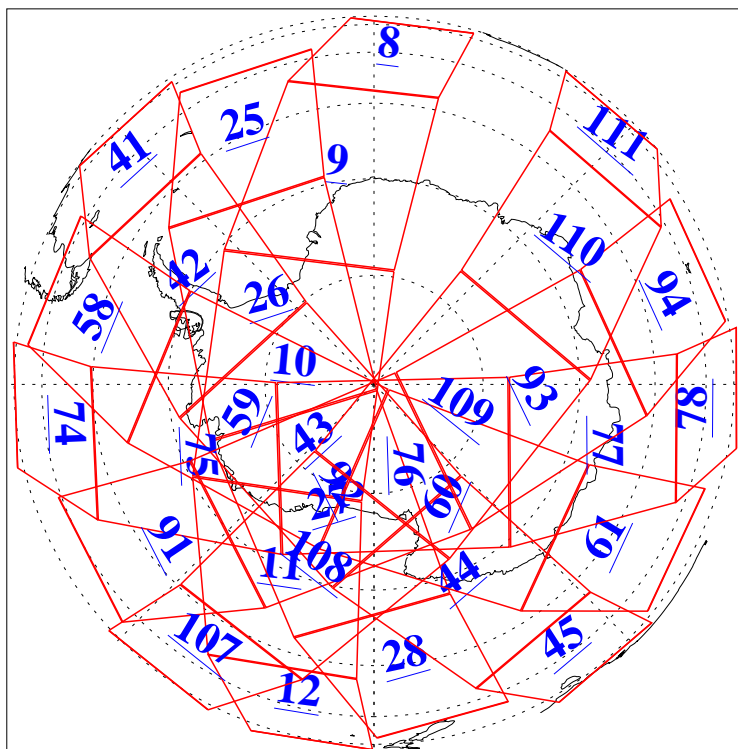

3 Nov 2007
DoY 307
Aqua Day 2009
Ascending Granules

Descending Granules

Legend: AMSU Available, HSB Available, AIRS Available

L1B Availability
 AMSU Granules: 240
 HSB Granules: 0
 AIRS Granules: 240

3 Nov 2007
 DoY 307
 Aqua Day 2009

Northern Hemisphere Granules

Southern Hemisphere Granules

Legend: AMSU Available, HSB Available, AIRS Available