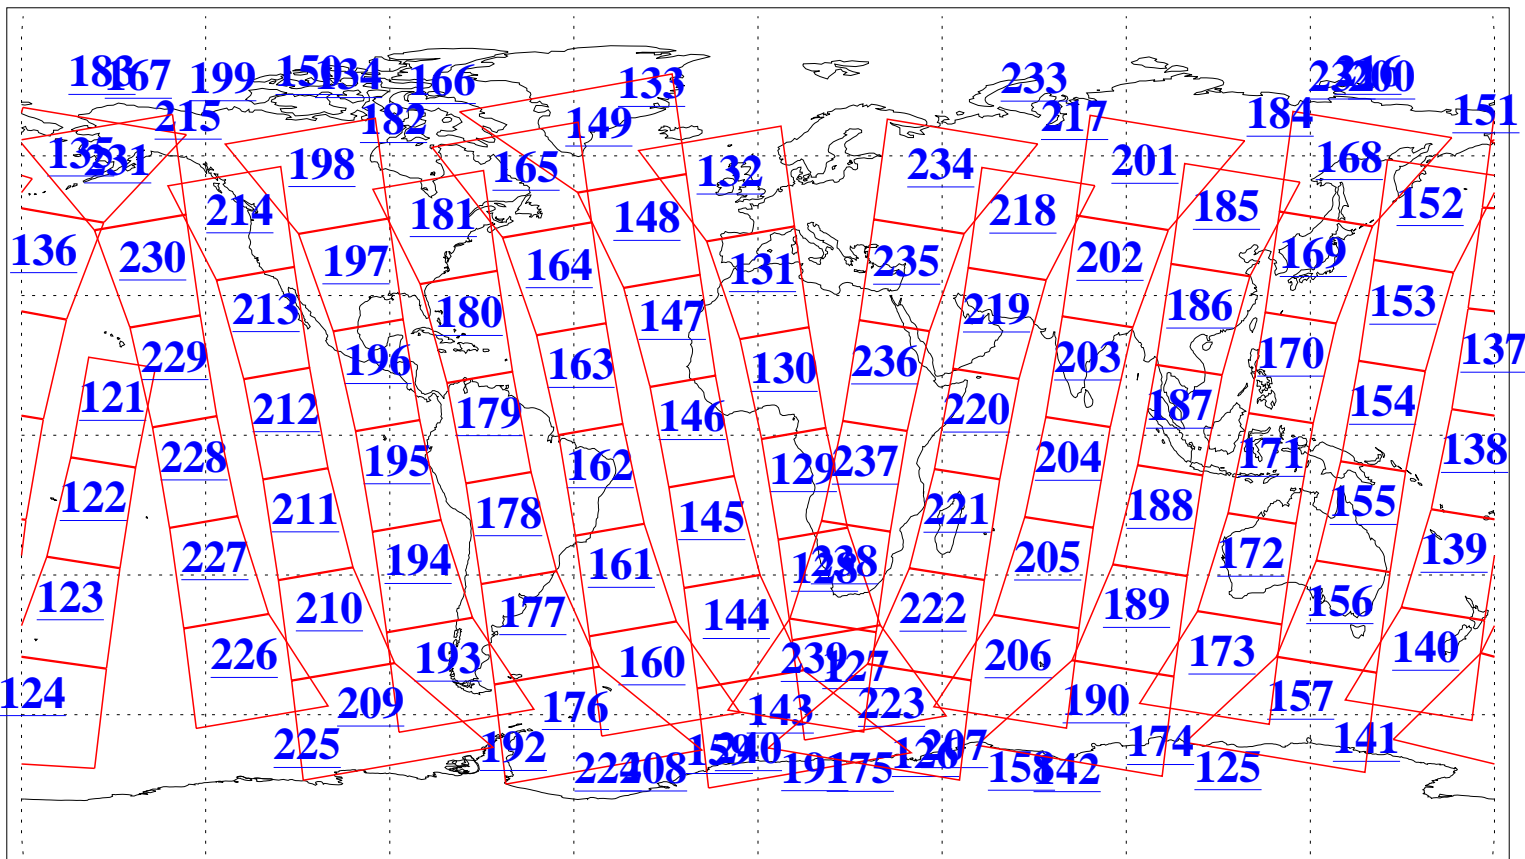

L1B Availability
AMSU Granules: 240
HSB Granules: 0
AIRS Granules: 240

3 Nov 2007
DoY 307
Aqua Day 2009
Granules: 1 to 120

Granules: 121 to 240

Legend: AMSU Available, HSB Available, AIRS Available

L1B Availability
AMSU Granules: 240
HSB Granules: 0
AIRS Granules: 240

3 Nov 2007
DoY 307
Aqua Day 2009
Ascending Granules

Descending Granules

Legend: AMSU Available, HSB Available, AIRS Available

L1B Availability
 AMSU Granules: 240
 HSB Granules: 0
 AIRS Granules: 240

3 Nov 2007
 DoY 307
 Aqua Day 2009

Northern Hemisphere Granules

Southern Hemisphere Granules

Legend: AMSU Available, HSB Available, AIRS Available