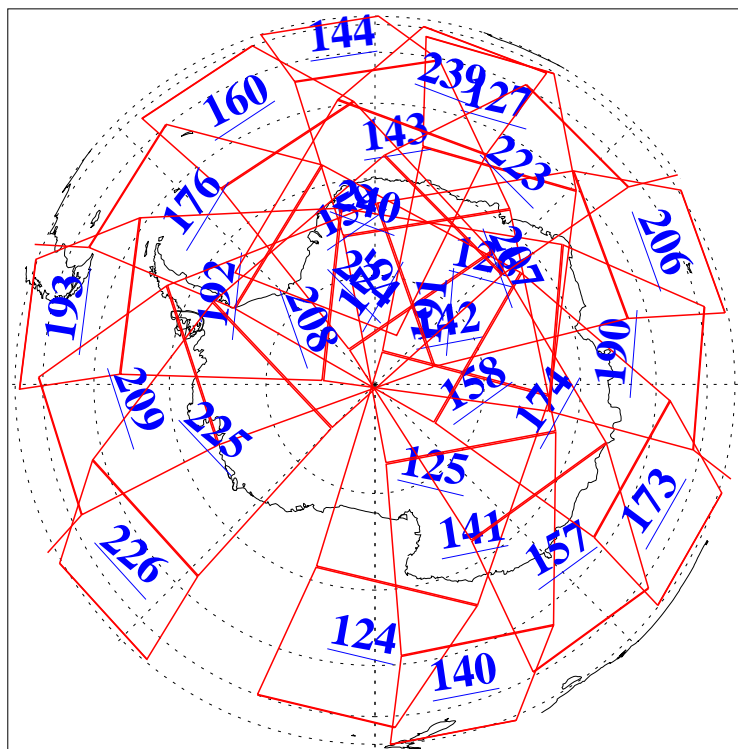

L1B Availability
AMSU Granules: 240
HSB Granules: 0
AIRS Granules: 240

3 Nov 2007
DoY 307
Aqua Day 2009
Granules: 1 to 120

Granules: 121 to 240

Legend: AMSU Available, HSB Available, AIRS Available

L1B Availability
AMSU Granules: 240
HSB Granules: 0
AIRS Granules: 240

3 Nov 2007
DoY 307
Aqua Day 2009
Ascending Granules

Descending Granules

Legend: AMSU Available, HSB Available, AIRS Available

L1B Availability
 AMSU Granules: 240
 HSB Granules: 0
 AIRS Granules: 240

3 Nov 2007
 DoY 307
 Aqua Day 2009

Northern Hemisphere Granules

Southern Hemisphere Granules

Legend: AMSU Available, HSB Available, AIRS Available