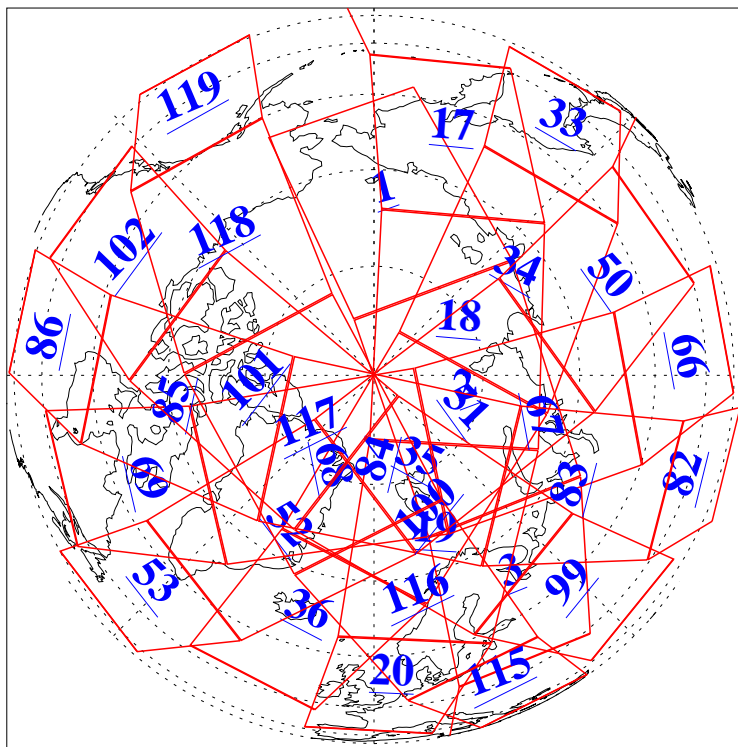

L1B Availability
AMSU Granules: 240
HSB Granules: 0
AIRS Granules: 240

3 Nov 2007
DoY 307
Aqua Day 2009
Granules: 1 to 120

Granules: 121 to 240

Legend: AMSU Available, HSB Available, AIRS Available

L1B Availability
AMSU Granules: 240
HSB Granules: 0
AIRS Granules: 240

3 Nov 2007
DoY 307
Aqua Day 2009
Ascending Granules

Descending Granules

Legend: AMSU Available, HSB Available, AIRS Available

L1B Availability
 AMSU Granules: 240
 HSB Granules: 0
 AIRS Granules: 240

3 Nov 2007
 DoY 307
 Aqua Day 2009

Northern Hemisphere Granules

Southern Hemisphere Granules

Legend: AMSU Available, HSB Available, AIRS Available