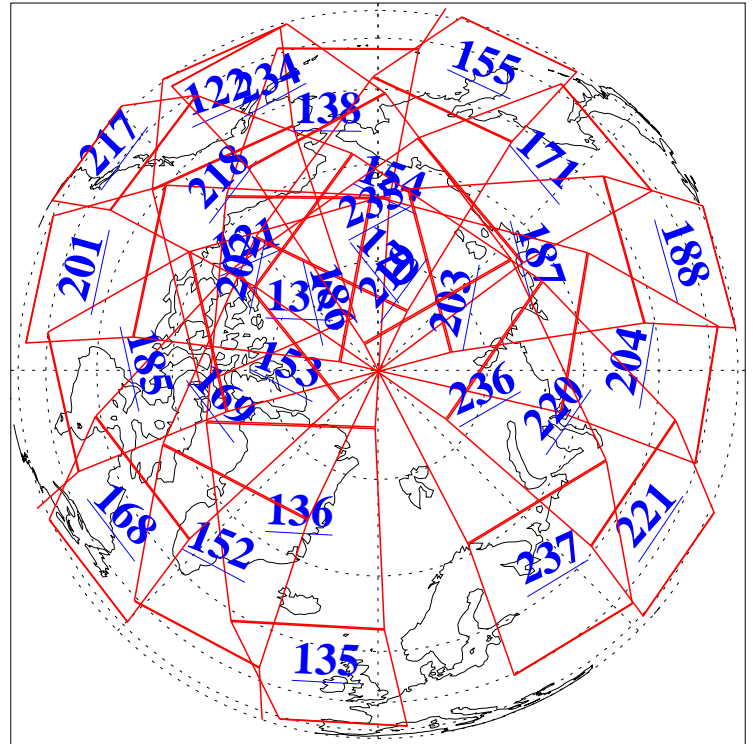

L1B Availability  
AMSU Granules: 240  
HSB Granules: 0  
AIRS Granules: 240

7 Oct 2007  
DoY 280  
Aqua Day 1982  
Granules: 1 to 120

Granules: 121 to 240

Legend: AMSU Available, HSB Available, AIRS Available

L1B Availability  
AMSU Granules: 240  
HSB Granules: 0  
AIRS Granules: 240

7 Oct 2007  
DoY 280  
Aqua Day 1982  
Ascending Granules

Descending Granules

Legend: AMSU Available, HSB Available, AIRS Available

L1B Availability  
 AMSU Granules: 240  
 HSB Granules: 0  
 AIRS Granules: 240

7 Oct 2007  
 DoY 280  
 Aqua Day 1982

Northern Hemisphere Granules

Southern Hemisphere Granules

Legend: AMSU Available, HSB Available, AIRS Available