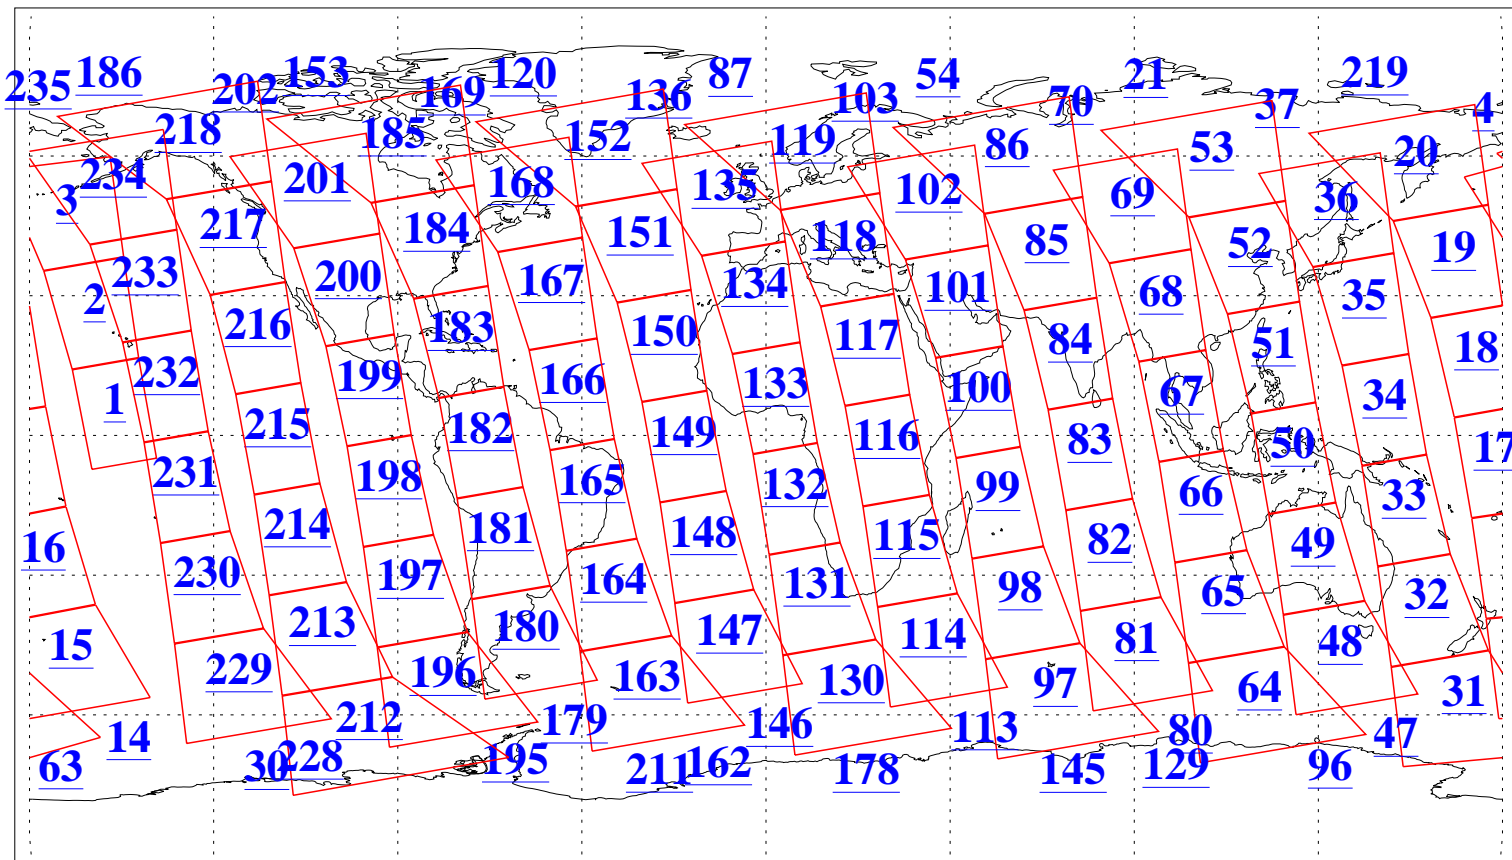

L1B Availability  
AMSU Granules: 240  
HSB Granules: 0  
AIRS Granules: 240

7 Oct 2007  
DoY 280  
Aqua Day 1982  
Granules: 1 to 120

Granules: 121 to 240

Legend: AMSU Available, HSB Available, AIRS Available

L1B Availability  
AMSU Granules: 240  
HSB Granules: 0  
AIRS Granules: 240

7 Oct 2007  
DoY 280  
Aqua Day 1982  
Ascending Granules

Descending Granules

Legend: AMSU Available, HSB Available, AIRS Available

L1B Availability  
 AMSU Granules: 240  
 HSB Granules: 0  
 AIRS Granules: 240

7 Oct 2007  
 DoY 280  
 Aqua Day 1982

Northern Hemisphere Granules

Southern Hemisphere Granules

Legend: AMSU Available, HSB Available, AIRS Available