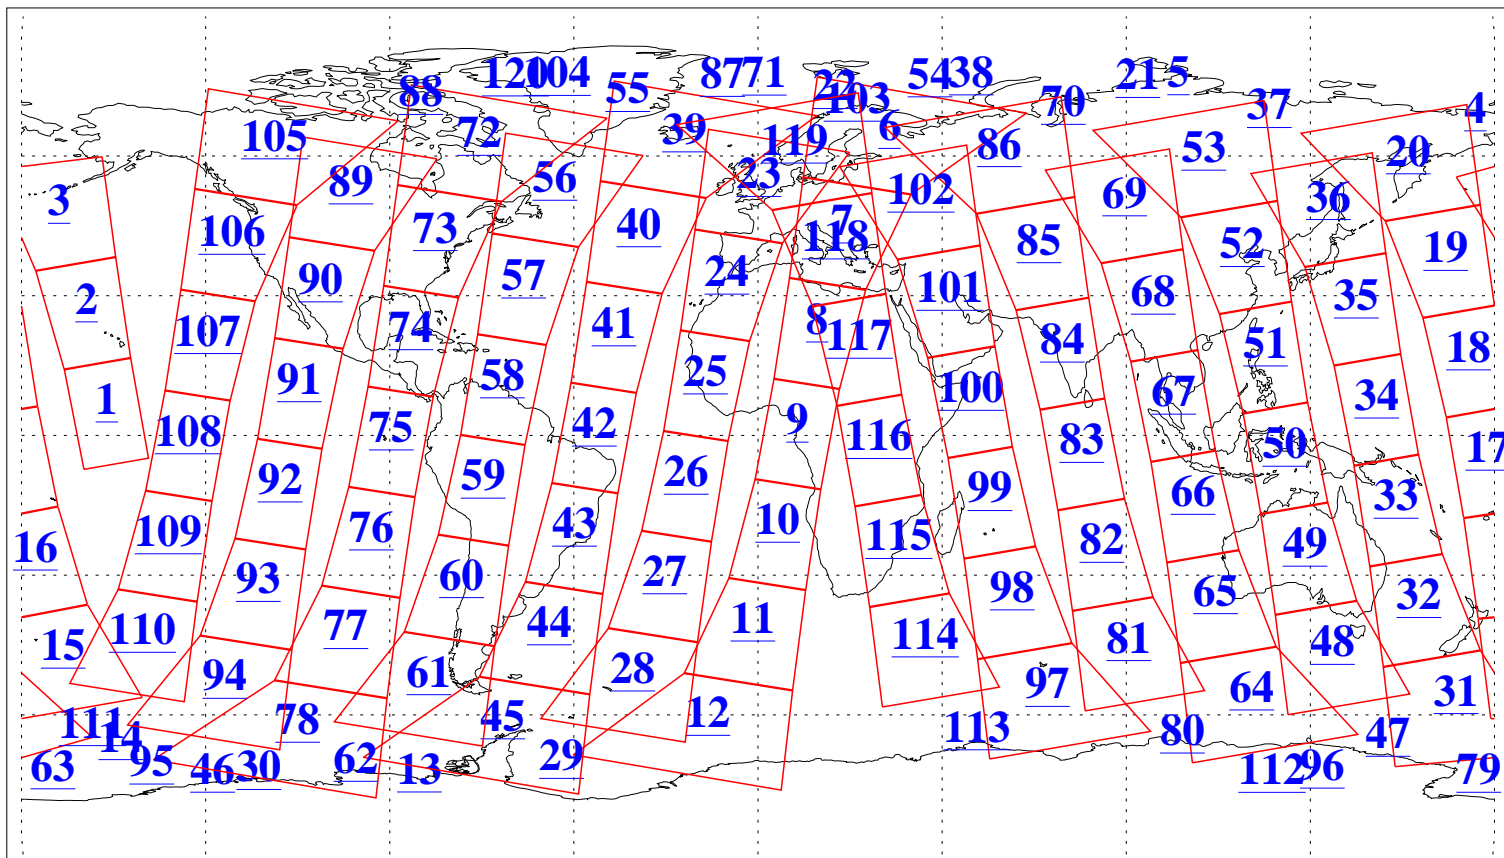

L1B Availability  
AMSU Granules: 240  
HSB Granules: 0  
AIRS Granules: 240

7 Oct 2007  
DoY 280  
Aqua Day 1982  
Granules: 1 to 120

Granules: 121 to 240

Legend: AMSU Available, HSB Available, AIRS Available

L1B Availability  
AMSU Granules: 240  
HSB Granules: 0  
AIRS Granules: 240

7 Oct 2007  
DoY 280  
Aqua Day 1982  
Ascending Granules

Descending Granules

Legend: AMSU Available, HSB Available, AIRS Available

L1B Availability  
 AMSU Granules: 240  
 HSB Granules: 0  
 AIRS Granules: 240

7 Oct 2007  
 DoY 280  
 Aqua Day 1982

Northern Hemisphere Granules

Southern Hemisphere Granules

Legend: AMSU Available, HSB Available, AIRS Available