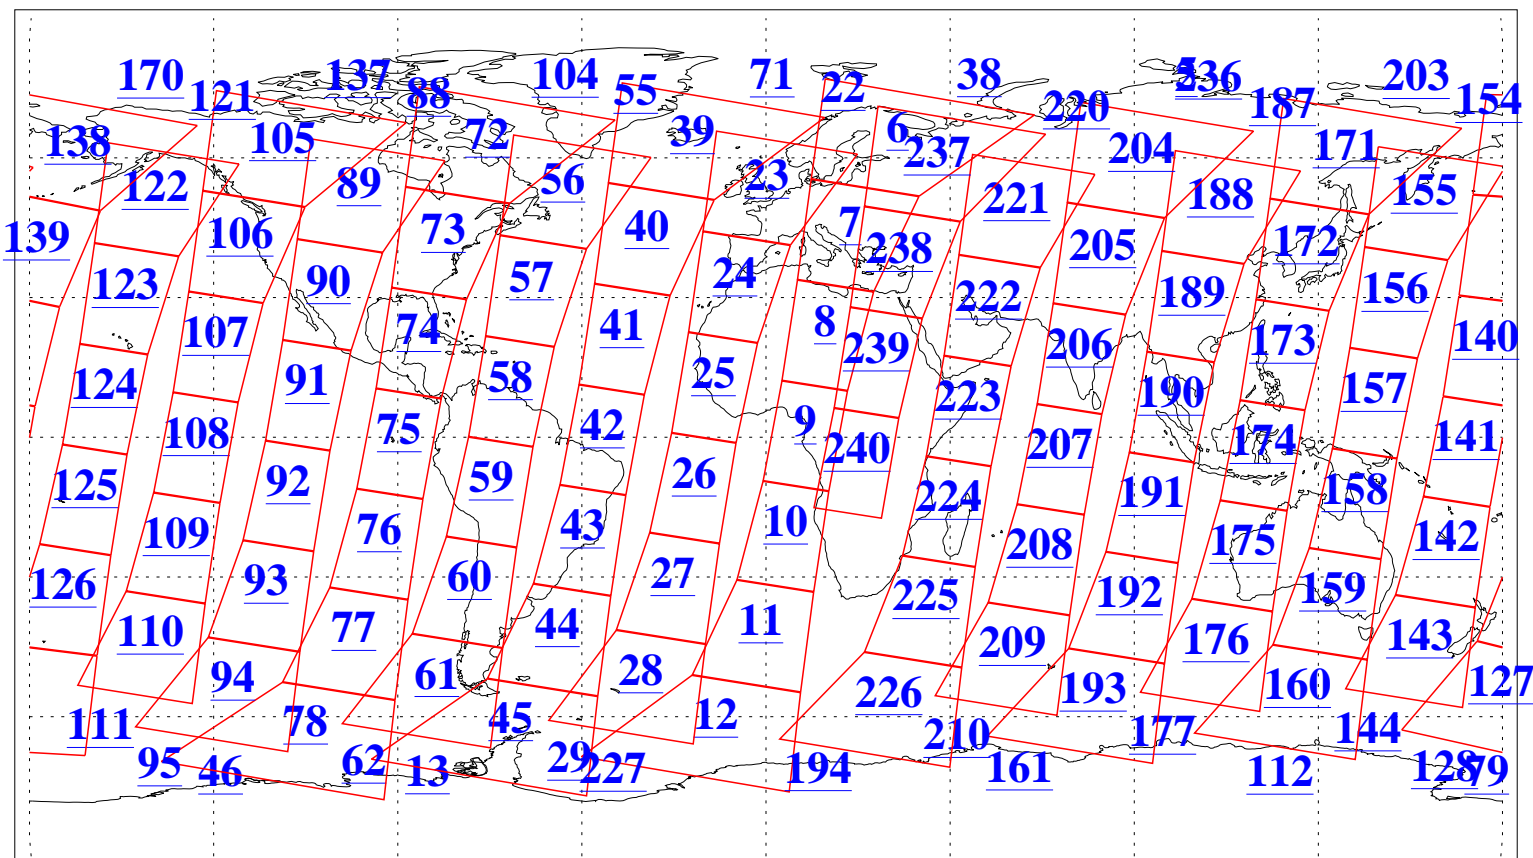

L1B Availability  
AMSU Granules: 240  
HSB Granules: 0  
AIRS Granules: 240

7 Oct 2007  
DoY 280  
Aqua Day 1982  
Granules: 1 to 120

Granules: 121 to 240

Legend: AMSU Available, HSB Available, AIRS Available

L1B Availability  
AMSU Granules: 240  
HSB Granules: 0  
AIRS Granules: 240

7 Oct 2007  
DoY 280  
Aqua Day 1982  
Ascending Granules

Descending Granules

Legend: AMSU Available, HSB Available, AIRS Available

L1B Availability  
 AMSU Granules: 240  
 HSB Granules: 0  
 AIRS Granules: 240

7 Oct 2007  
 DoY 280  
 Aqua Day 1982

Northern Hemisphere Granules

Southern Hemisphere Granules

Legend: AMSU Available, HSB Available, AIRS Available