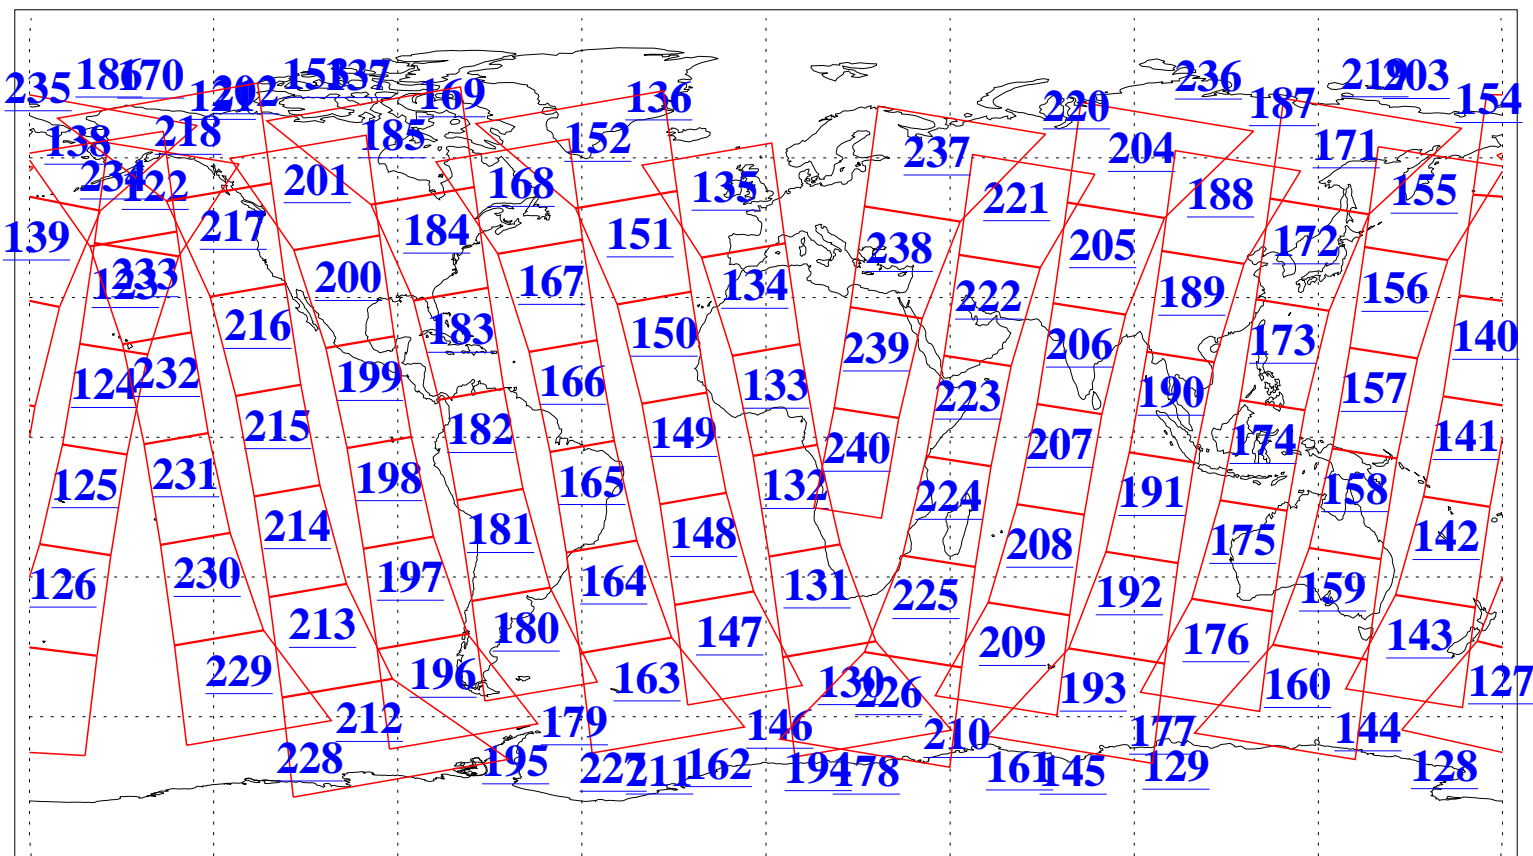

L1B Availability  
AMSU Granules: 240  
HSB Granules: 0  
AIRS Granules: 240

7 Oct 2007  
DoY 280  
Aqua Day 1982  
Granules: 1 to 120

Granules: 121 to 240

Legend: AMSU Available, HSB Available, AIRS Available

L1B Availability  
AMSU Granules: 240  
HSB Granules: 0  
AIRS Granules: 240

7 Oct 2007  
DoY 280  
Aqua Day 1982  
Ascending Granules

Descending Granules

Legend: AMSU Available, HSB Available, AIRS Available

L1B Availability  
 AMSU Granules: 240  
 HSB Granules: 0  
 AIRS Granules: 240

7 Oct 2007  
 DoY 280  
 Aqua Day 1982

Northern Hemisphere Granules

Southern Hemisphere Granules

Legend: AMSU Available, HSB Available, AIRS Available