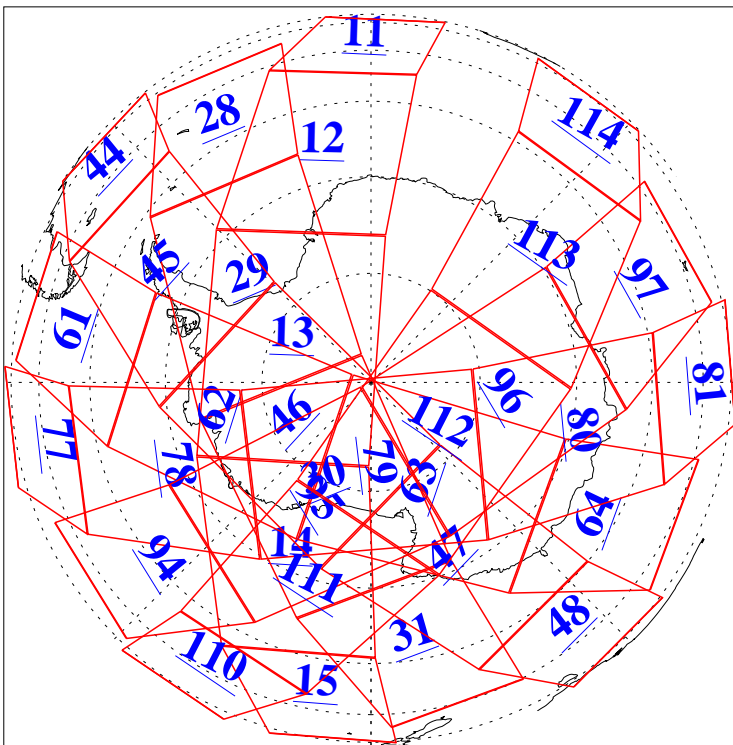

L1B Availability  
AMSU Granules: 240  
HSB Granules: 0  
AIRS Granules: 240

7 Oct 2007  
DoY 280  
Aqua Day 1982  
Granules: 1 to 120

Granules: 121 to 240

Legend: AMSU Available, HSB Available, AIRS Available

L1B Availability  
AMSU Granules: 240  
HSB Granules: 0  
AIRS Granules: 240

7 Oct 2007  
DoY 280  
Aqua Day 1982  
Ascending Granules

Descending Granules

Legend: AMSU Available, HSB Available, AIRS Available

L1B Availability  
 AMSU Granules: 240  
 HSB Granules: 0  
 AIRS Granules: 240

7 Oct 2007  
 DoY 280  
 Aqua Day 1982

Northern Hemisphere Granules

Southern Hemisphere Granules

Legend: AMSU Available, HSB Available, AIRS Available