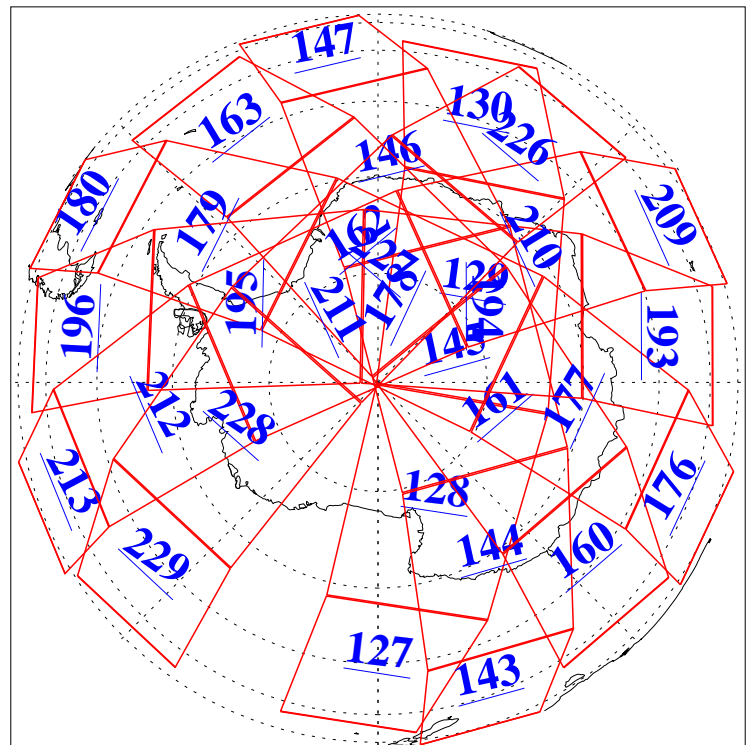

L1B Availability  
AMSU Granules: 240  
HSB Granules: 0  
AIRS Granules: 240

7 Oct 2007  
DoY 280  
Aqua Day 1982  
Granules: 1 to 120

Granules: 121 to 240

Legend: AMSU Available, HSB Available, AIRS Available

L1B Availability  
AMSU Granules: 240  
HSB Granules: 0  
AIRS Granules: 240

7 Oct 2007  
DoY 280  
Aqua Day 1982  
Ascending Granules

Descending Granules

Legend: AMSU Available, HSB Available, AIRS Available

L1B Availability  
 AMSU Granules: 240  
 HSB Granules: 0  
 AIRS Granules: 240

7 Oct 2007  
 DoY 280  
 Aqua Day 1982

Northern Hemisphere Granules

Southern Hemisphere Granules

Legend: AMSU Available, HSB Available, AIRS Available