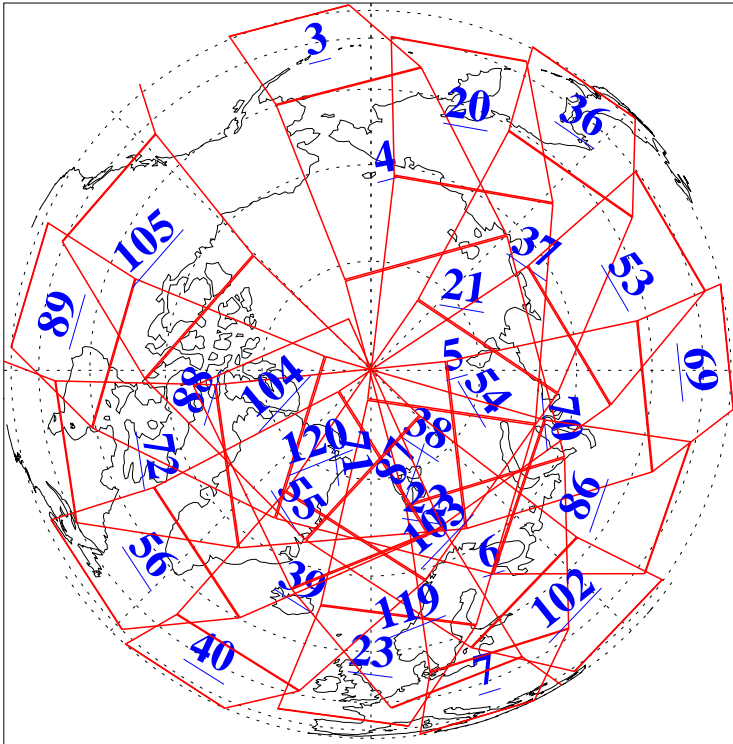

L1B Availability  
AMSU Granules: 240  
HSB Granules: 0  
AIRS Granules: 240

7 Oct 2007  
DoY 280  
Aqua Day 1982  
Granules: 1 to 120

Granules: 121 to 240

Legend: AMSU Available, HSB Available, AIRS Available

L1B Availability  
AMSU Granules: 240  
HSB Granules: 0  
AIRS Granules: 240

7 Oct 2007  
DoY 280  
Aqua Day 1982  
Ascending Granules

Descending Granules

Legend: AMSU Available, HSB Available, AIRS Available

L1B Availability  
 AMSU Granules: 240  
 HSB Granules: 0  
 AIRS Granules: 240

7 Oct 2007  
 DoY 280  
 Aqua Day 1982

Northern Hemisphere Granules

Southern Hemisphere Granules

Legend: AMSU Available, HSB Available, AIRS Available