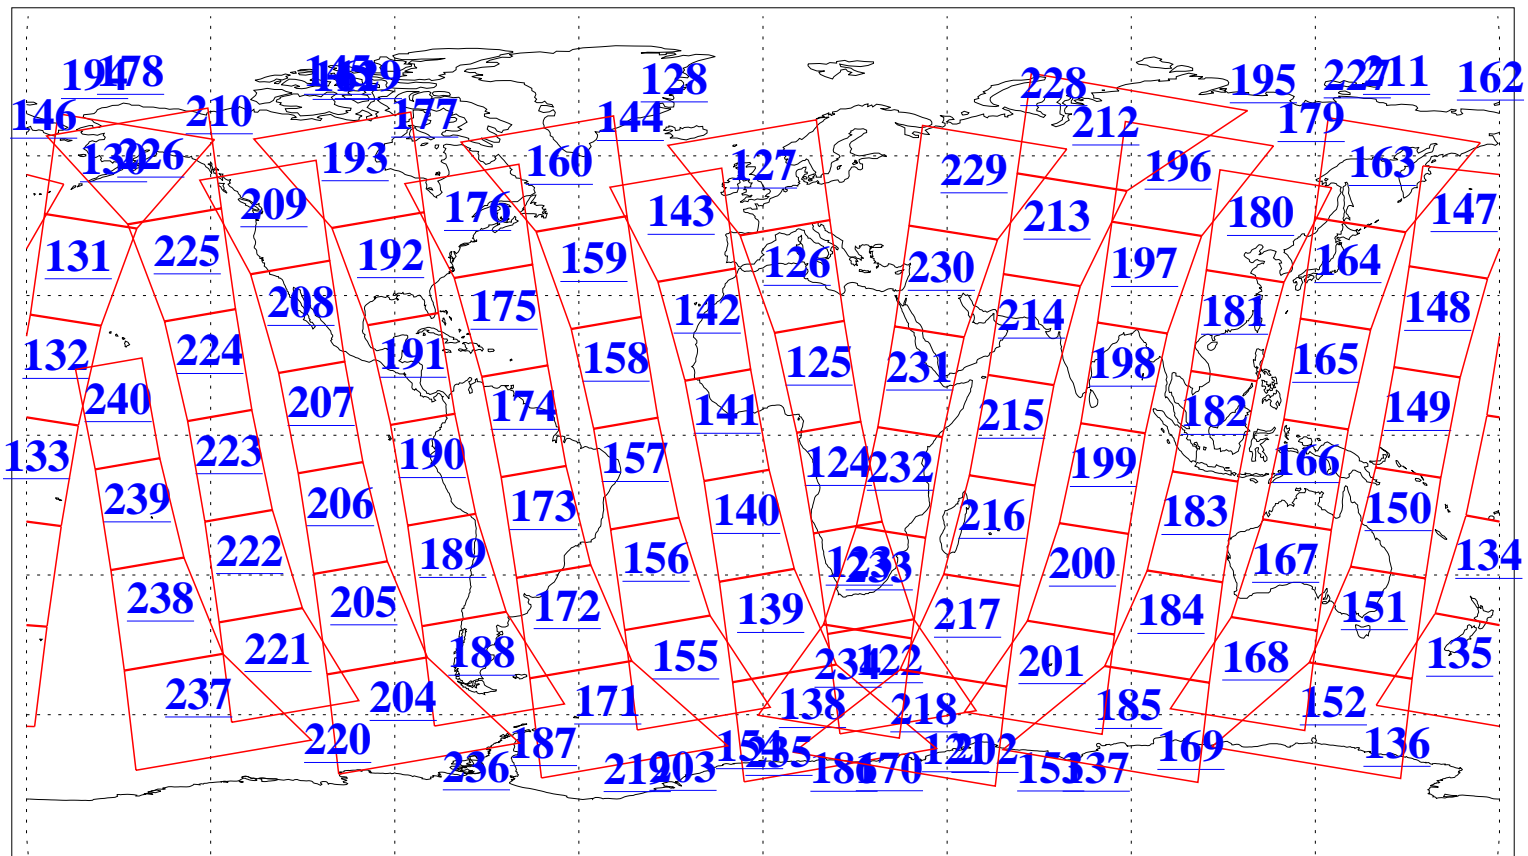

L1B Availability
AMSU Granules: 240
HSB Granules: 0
AIRS Granules: 240

13 Sep 2007
DoY 256
Aqua Day 1958
Granules: 1 to 120

Granules: 121 to 240

Legend: AMSU Available, HSB Available, AIRS Available

L1B Availability
AMSU Granules: 240
HSB Granules: 0
AIRS Granules: 240

13 Sep 2007
DoY 256
Aqua Day 1958
Ascending Granules

Descending Granules

Legend: AMSU Available, *HSB Available*, **AIRS Available**

L1B Availability
 AMSU Granules: 240
 HSB Granules: 0
 AIRS Granules: 240

13 Sep 2007
 DoY 256
 Aqua Day 1958

Northern Hemisphere Granules

Southern Hemisphere Granules

Legend: AMSU Available, HSB Available, AIRS Available