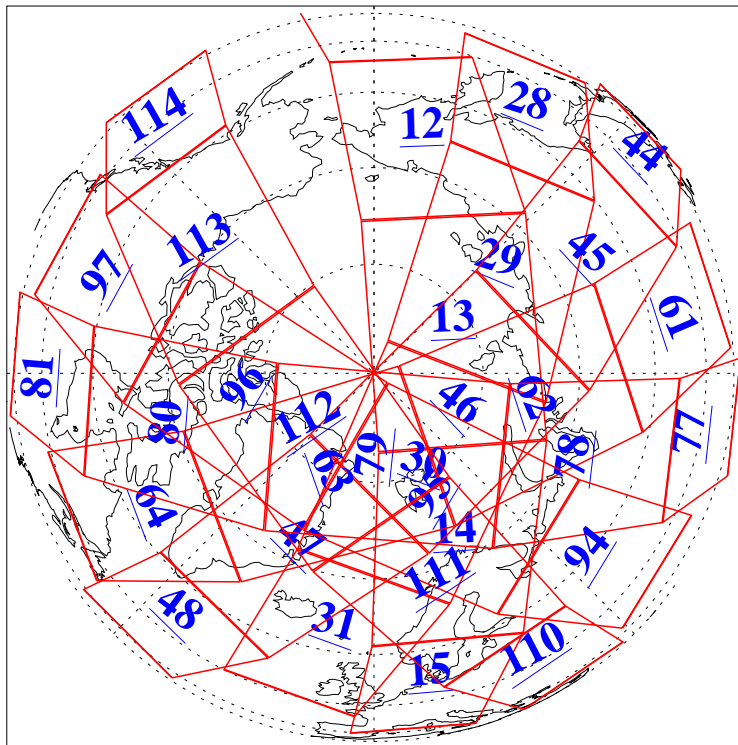

L1B Availability
AMSU Granules: 240
HSB Granules: 0
AIRS Granules: 240

13 Sep 2007
DoY 256
Aqua Day 1958
Granules: 1 to 120

Granules: 121 to 240

Legend: AMSU Available, HSB Available, AIRS Available

L1B Availability
AMSU Granules: 240
HSB Granules: 0
AIRS Granules: 240

13 Sep 2007
DoY 256
Aqua Day 1958
Ascending Granules

Descending Granules

Legend: AMSU Available, *HSB Available*, **AIRS Available**

L1B Availability
 AMSU Granules: 240
 HSB Granules: 0
 AIRS Granules: 240

13 Sep 2007
 DoY 256
 Aqua Day 1958

Northern Hemisphere Granules

Southern Hemisphere Granules

Legend: AMSU Available, HSB Available, AIRS Available