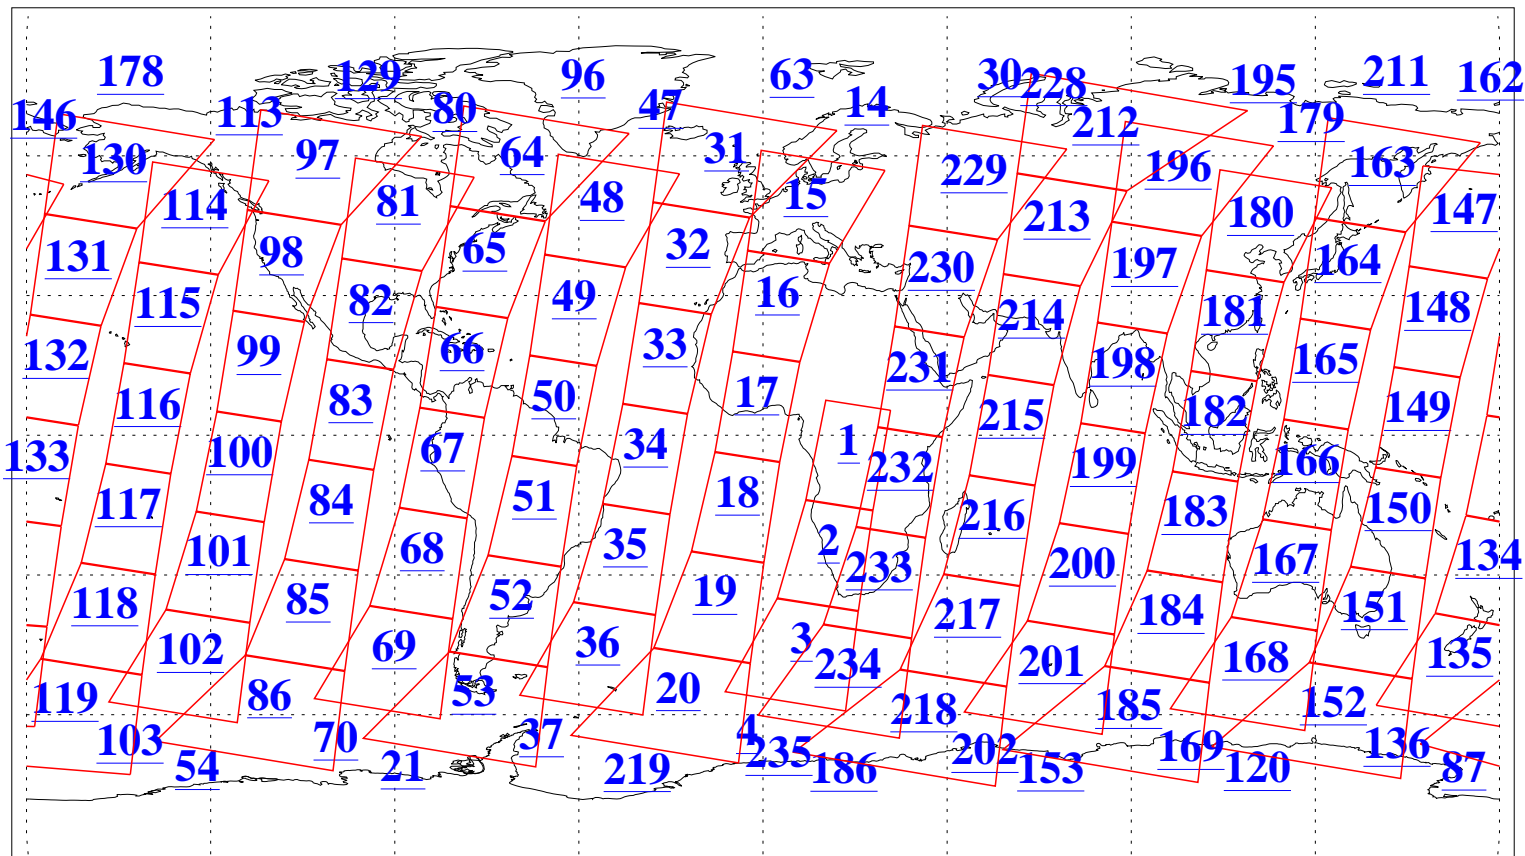

L1B Availability
AMSU Granules: 240
HSB Granules: 0
AIRS Granules: 240

13 Sep 2007
DoY 256
Aqua Day 1958
Granules: 1 to 120

Granules: 121 to 240

Legend: AMSU Available, HSB Available, AIRS Available

L1B Availability
AMSU Granules: 240
HSB Granules: 0
AIRS Granules: 240

13 Sep 2007
DoY 256
Aqua Day 1958
Ascending Granules

Descending Granules

Legend: AMSU Available, *HSB Available*, **AIRS Available**

L1B Availability
 AMSU Granules: 240
 HSB Granules: 0
 AIRS Granules: 240

13 Sep 2007
 DoY 256
 Aqua Day 1958

Northern Hemisphere Granules

Southern Hemisphere Granules

Legend: AMSU Available, HSB Available, AIRS Available