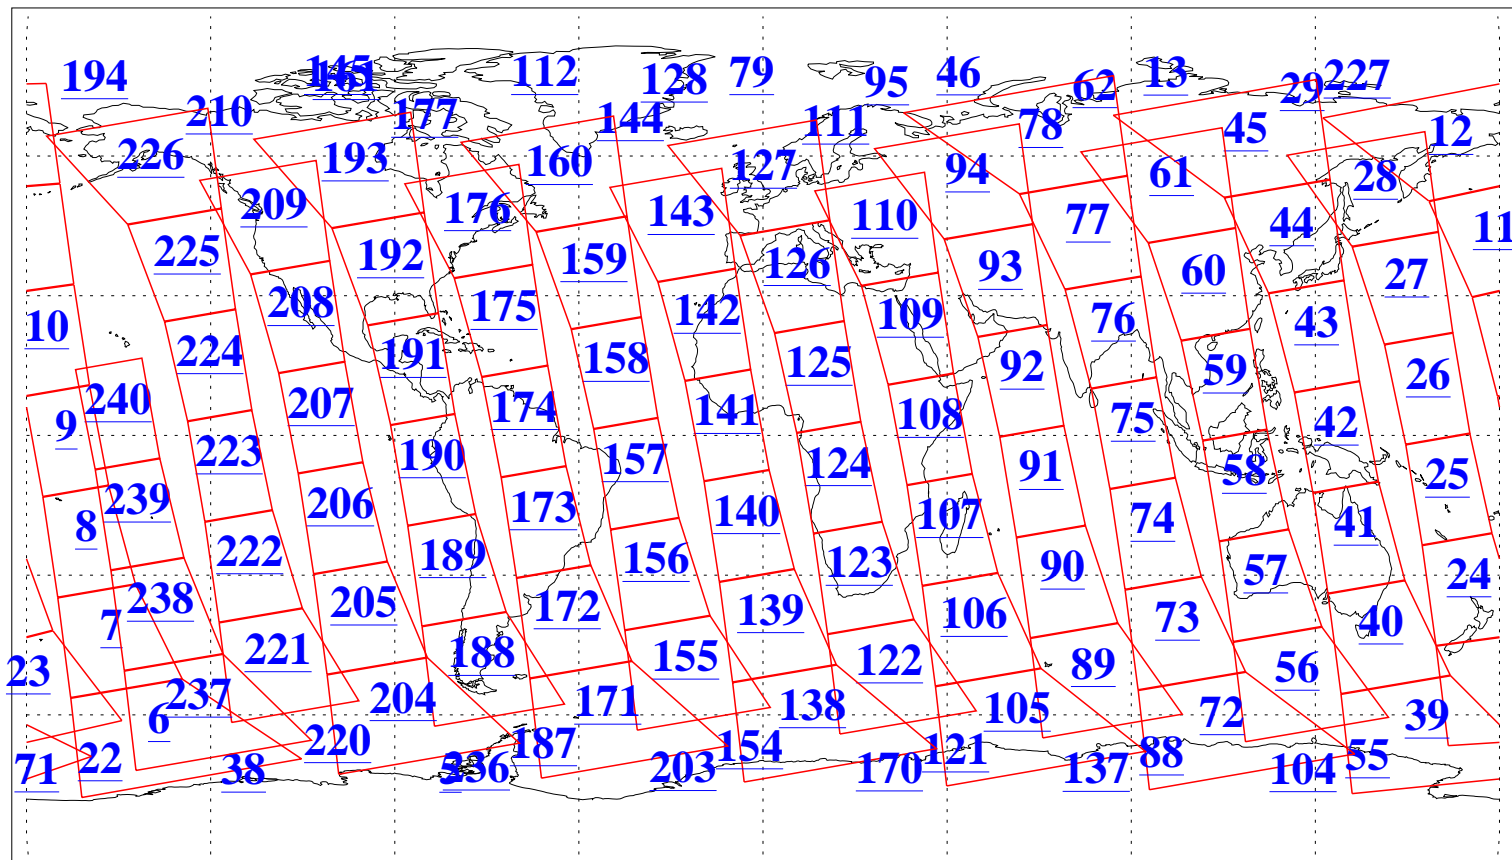

L1B Availability
AMSU Granules: 240
HSB Granules: 0
AIRS Granules: 240

13 Sep 2007
DoY 256
Aqua Day 1958
Granules: 1 to 120

Granules: 121 to 240

Legend: AMSU Available, HSB Available, AIRS Available

L1B Availability
AMSU Granules: 240
HSB Granules: 0
AIRS Granules: 240

13 Sep 2007
DoY 256
Aqua Day 1958
Ascending Granules

Descending Granules

Legend: AMSU Available, *HSB Available*, **AIRS Available**

L1B Availability
 AMSU Granules: 240
 HSB Granules: 0
 AIRS Granules: 240

13 Sep 2007
 DoY 256
 Aqua Day 1958

Northern Hemisphere Granules

Southern Hemisphere Granules

Legend: AMSU Available, HSB Available, AIRS Available