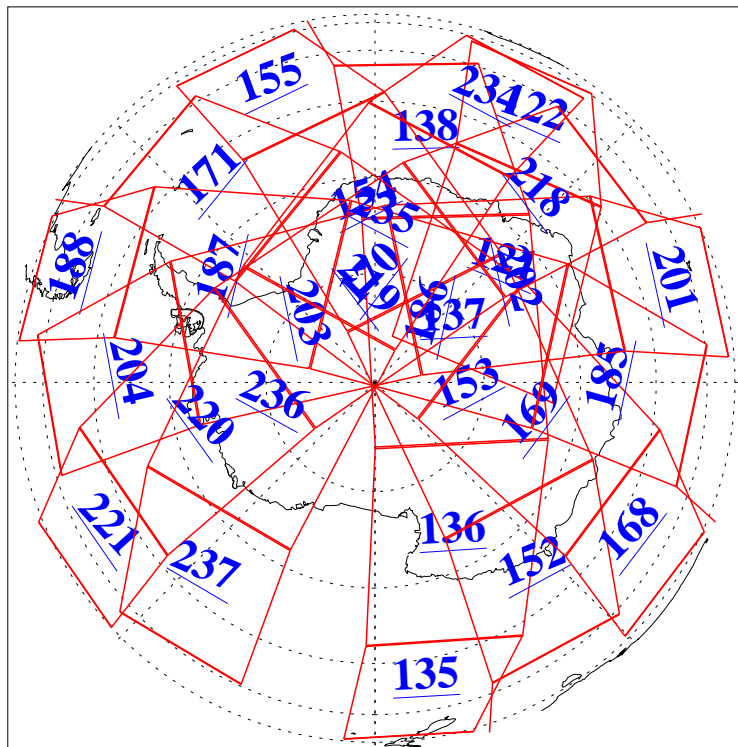

L1B Availability
AMSU Granules: 240
HSB Granules: 0
AIRS Granules: 240

13 Sep 2007
DoY 256
Aqua Day 1958
Granules: 1 to 120

Granules: 121 to 240

Legend: AMSU Available, HSB Available, AIRS Available

L1B Availability
AMSU Granules: 240
HSB Granules: 0
AIRS Granules: 240

13 Sep 2007
DoY 256
Aqua Day 1958
Ascending Granules

Descending Granules

Legend: AMSU Available, *HSB Available*, **AIRS Available**

L1B Availability
 AMSU Granules: 240
 HSB Granules: 0
 AIRS Granules: 240

13 Sep 2007
 DoY 256
 Aqua Day 1958

Northern Hemisphere Granules

Southern Hemisphere Granules

Legend: AMSU Available, HSB Available, AIRS Available