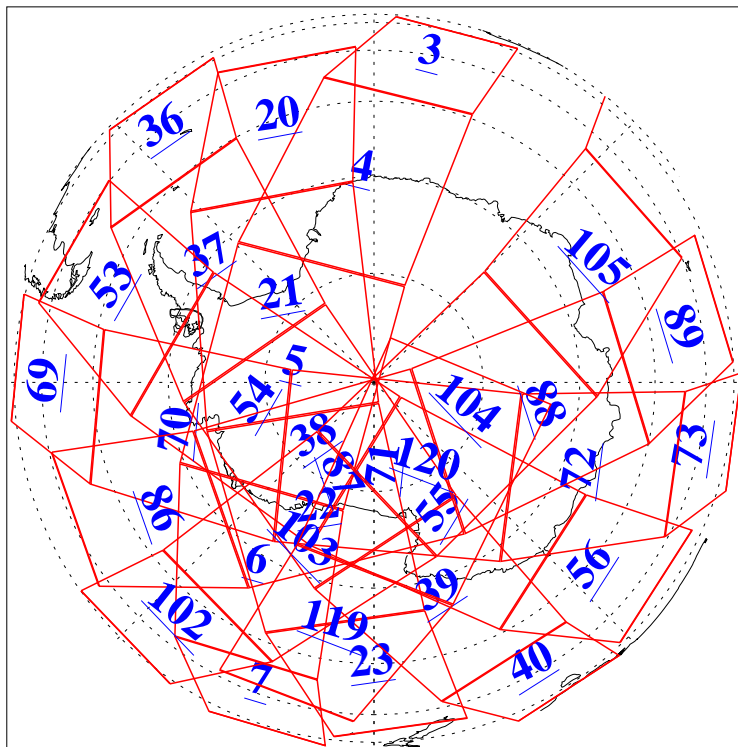

L1B Availability
AMSU Granules: 240
HSB Granules: 0
AIRS Granules: 240

13 Sep 2007
DoY 256
Aqua Day 1958
Granules: 1 to 120

Granules: 121 to 240

Legend: AMSU Available, HSB Available, AIRS Available

L1B Availability
AMSU Granules: 240
HSB Granules: 0
AIRS Granules: 240

13 Sep 2007
DoY 256
Aqua Day 1958
Ascending Granules

Descending Granules

Legend: AMSU Available, *HSB Available*, **AIRS Available**

L1B Availability
 AMSU Granules: 240
 HSB Granules: 0
 AIRS Granules: 240

13 Sep 2007
 DoY 256
 Aqua Day 1958

Northern Hemisphere Granules

Southern Hemisphere Granules

Legend: AMSU Available, HSB Available, AIRS Available