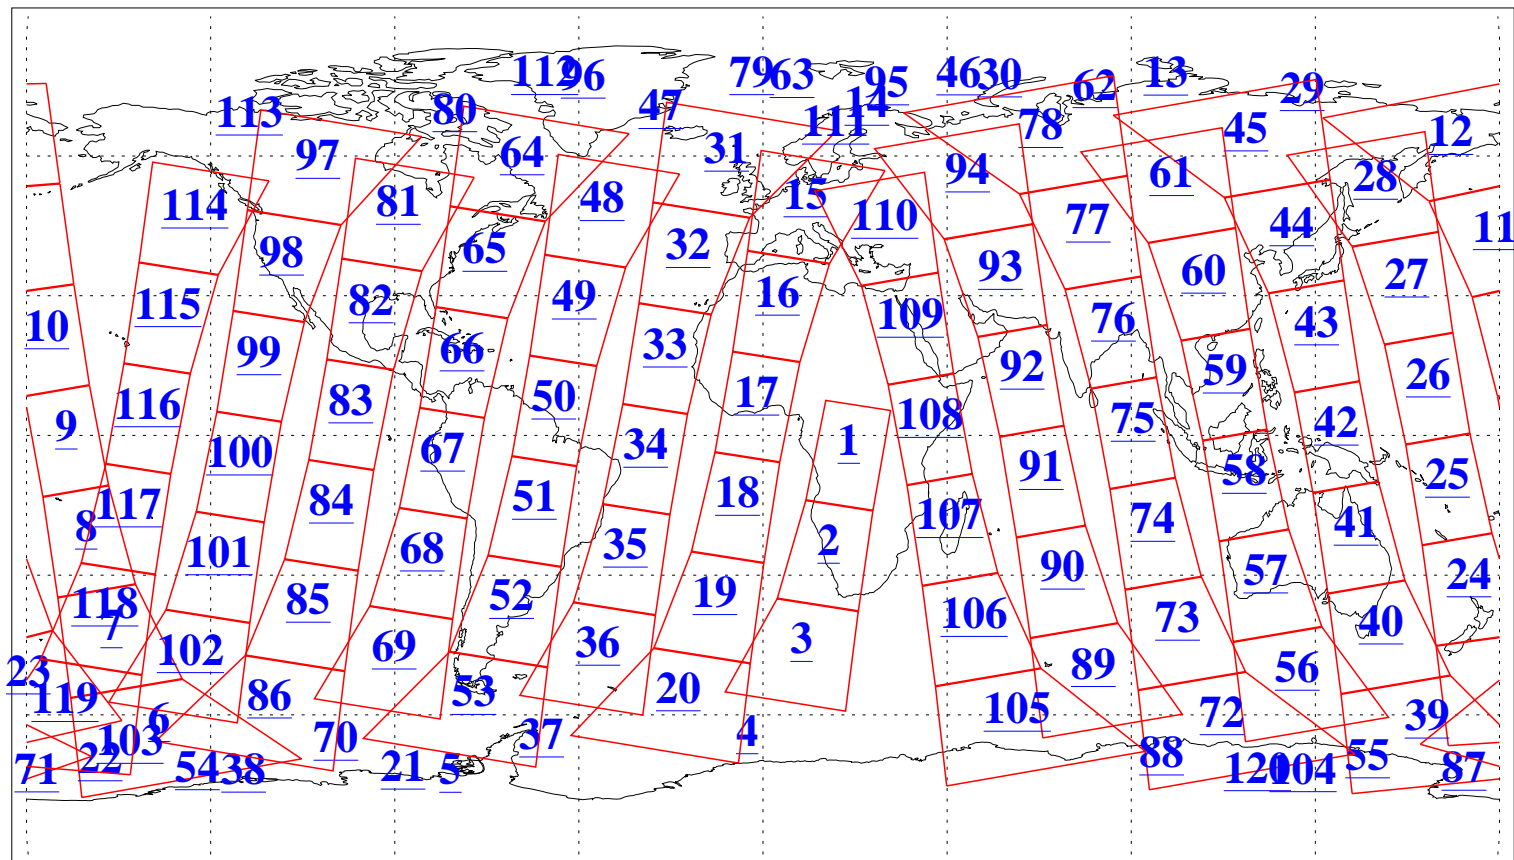

L1B Availability
AMSU Granules: 240
HSB Granules: 0
AIRS Granules: 240

13 Sep 2007
DoY 256
Aqua Day 1958
Granules: 1 to 120

Granules: 121 to 240

Legend: AMSU Available, HSB Available, AIRS Available

L1B Availability
AMSU Granules: 240
HSB Granules: 0
AIRS Granules: 240

13 Sep 2007
DoY 256
Aqua Day 1958
Ascending Granules

Descending Granules

Legend: AMSU Available, *HSB Available*, **AIRS Available**

L1B Availability
 AMSU Granules: 240
 HSB Granules: 0
 AIRS Granules: 240

13 Sep 2007
 DoY 256
 Aqua Day 1958

Northern Hemisphere Granules

Southern Hemisphere Granules

Legend: AMSU Available, HSB Available, AIRS Available