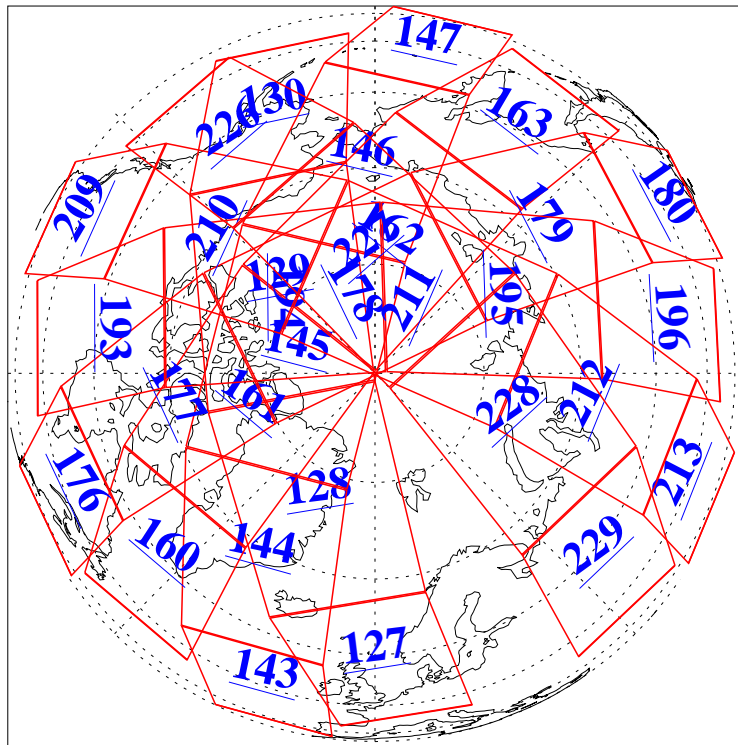

L1B Availability
AMSU Granules: 240
HSB Granules: 0
AIRS Granules: 240

13 Sep 2007
DoY 256
Aqua Day 1958
Granules: 1 to 120

Granules: 121 to 240

Legend: AMSU Available, HSB Available, AIRS Available

L1B Availability
AMSU Granules: 240
HSB Granules: 0
AIRS Granules: 240

13 Sep 2007
DoY 256
Aqua Day 1958
Ascending Granules

Descending Granules

Legend: AMSU Available, *HSB Available*, **AIRS Available**

L1B Availability
 AMSU Granules: 240
 HSB Granules: 0
 AIRS Granules: 240

13 Sep 2007
 DoY 256
 Aqua Day 1958

Northern Hemisphere Granules

Southern Hemisphere Granules

Legend: AMSU Available, HSB Available, AIRS Available