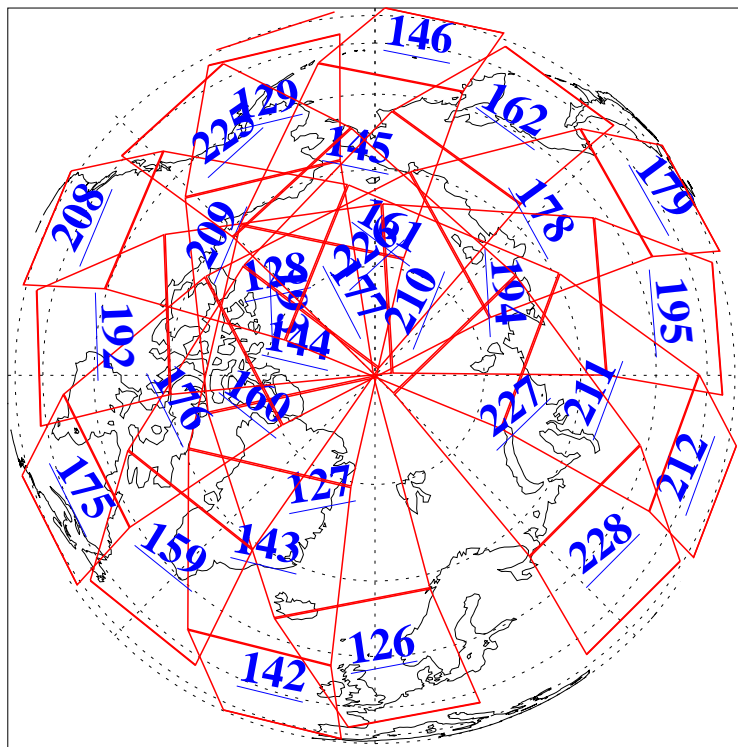

L1B Availability  
AMSU Granules: 240  
HSB Granules: 0  
AIRS Granules: 240

6 Sep 2007  
DoY 249  
Aqua Day 1951  
Granules: 1 to 120

Granules: 121 to 240

Legend: AMSU Available, HSB Available, AIRS Available

L1B Availability  
AMSU Granules: 240  
HSB Granules: 0  
AIRS Granules: 240

6 Sep 2007  
DoY 249  
Aqua Day 1951  
Ascending Granules

Descending Granules

Legend: AMSU Available, HSB Available, AIRS Available

L1B Availability  
 AMSU Granules: 240  
 HSB Granules: 0  
 AIRS Granules: 240

6 Sep 2007  
 DoY 249  
 Aqua Day 1951

Northern Hemisphere Granules

Southern Hemisphere Granules

Legend: AMSU Available, HSB Available, AIRS Available