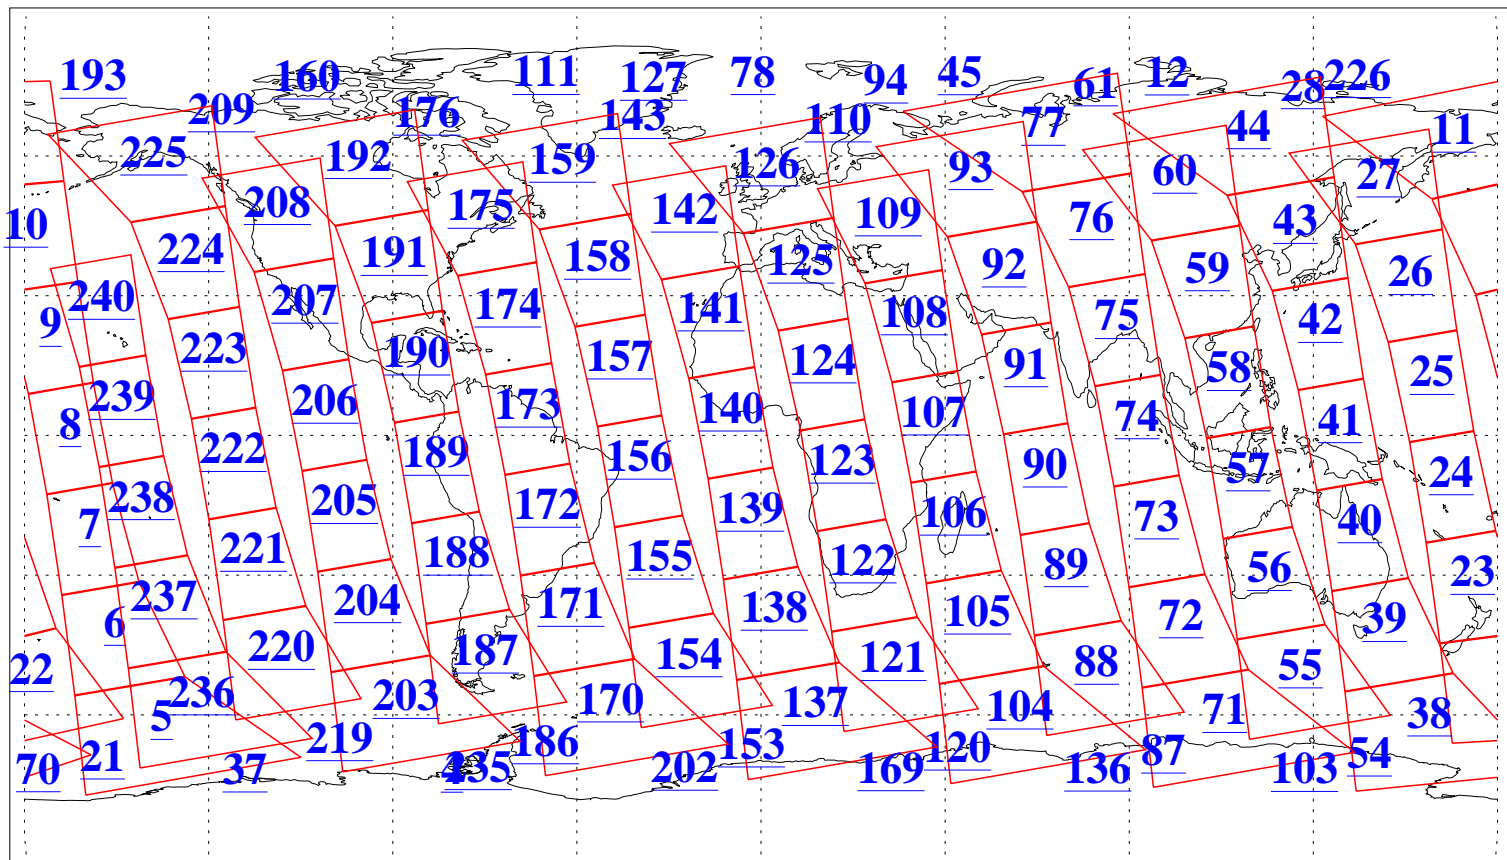

L1B Availability  
AMSU Granules: 240  
HSB Granules: 0  
AIRS Granules: 240

6 Sep 2007  
DoY 249  
Aqua Day 1951  
Granules: 1 to 120

Granules: 121 to 240

Legend: AMSU Available, HSB Available, AIRS Available

L1B Availability  
AMSU Granules: 240  
HSB Granules: 0  
AIRS Granules: 240

6 Sep 2007  
DoY 249  
Aqua Day 1951  
Ascending Granules

Descending Granules

Legend: AMSU Available, HSB Available, AIRS Available

L1B Availability  
 AMSU Granules: 240  
 HSB Granules: 0  
 AIRS Granules: 240

6 Sep 2007  
 DoY 249  
 Aqua Day 1951

Northern Hemisphere Granules

Southern Hemisphere Granules

Legend: AMSU Available, HSB Available, AIRS Available