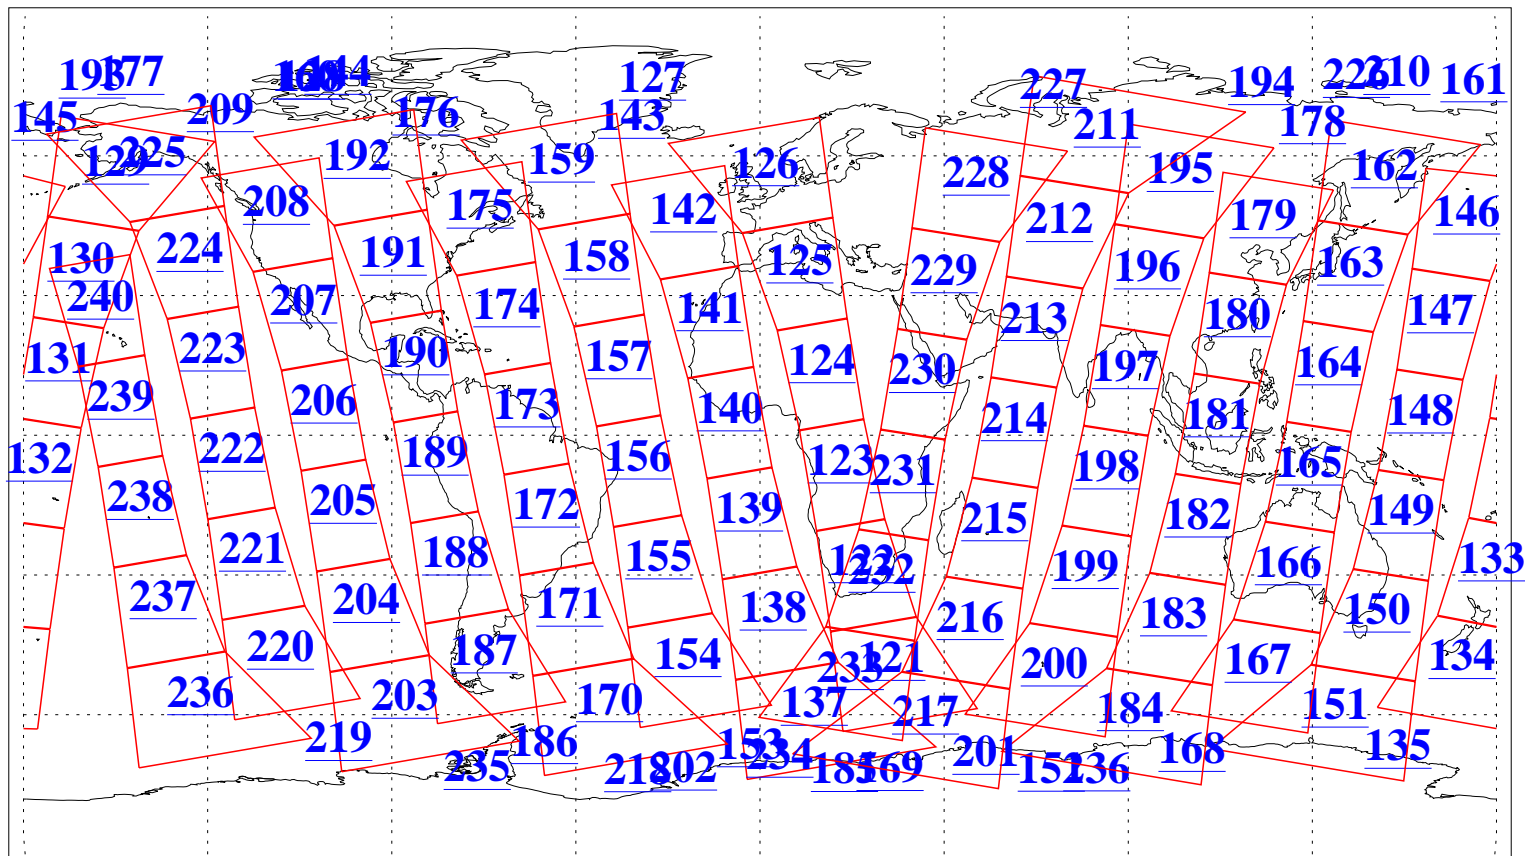

L1B Availability  
AMSU Granules: 240  
HSB Granules: 0  
AIRS Granules: 240

6 Sep 2007  
DoY 249  
Aqua Day 1951  
Granules: 1 to 120

Granules: 121 to 240

Legend: AMSU Available, HSB Available, AIRS Available

L1B Availability  
AMSU Granules: 240  
HSB Granules: 0  
AIRS Granules: 240

6 Sep 2007  
DoY 249  
Aqua Day 1951  
Ascending Granules

Descending Granules

Legend: AMSU Available, HSB Available, AIRS Available

L1B Availability  
 AMSU Granules: 240  
 HSB Granules: 0  
 AIRS Granules: 240

6 Sep 2007  
 DoY 249  
 Aqua Day 1951

Northern Hemisphere Granules

Southern Hemisphere Granules

Legend: AMSU Available, HSB Available, AIRS Available