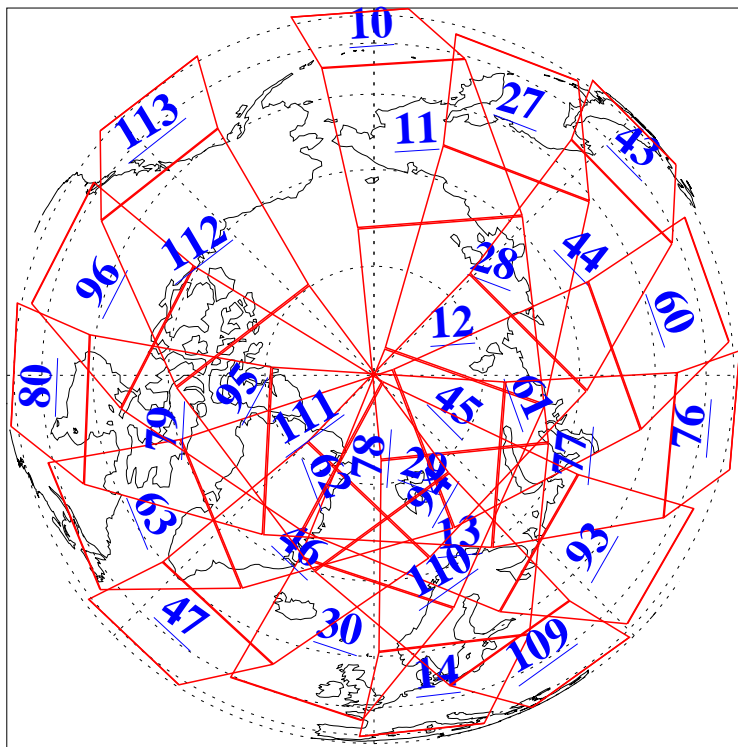

L1B Availability  
AMSU Granules: 240  
HSB Granules: 0  
AIRS Granules: 240

6 Sep 2007  
DoY 249  
Aqua Day 1951  
Granules: 1 to 120

Granules: 121 to 240

Legend: AMSU Available, HSB Available, AIRS Available

L1B Availability  
AMSU Granules: 240  
HSB Granules: 0  
AIRS Granules: 240

6 Sep 2007  
DoY 249  
Aqua Day 1951  
Ascending Granules

Descending Granules

Legend: AMSU Available, HSB Available, AIRS Available

L1B Availability  
 AMSU Granules: 240  
 HSB Granules: 0  
 AIRS Granules: 240

6 Sep 2007  
 DoY 249  
 Aqua Day 1951

Northern Hemisphere Granules

Southern Hemisphere Granules

Legend: AMSU Available, HSB Available, AIRS Available