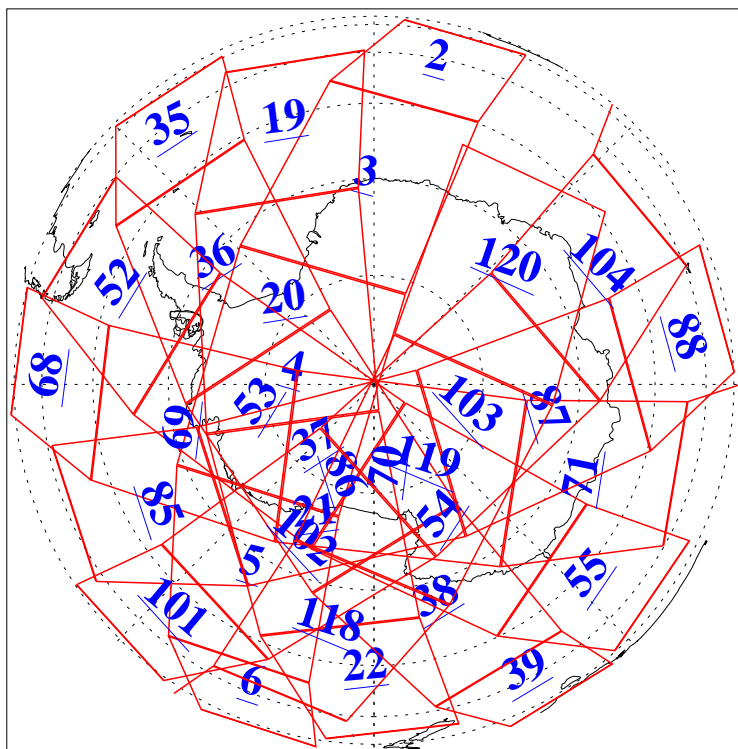

L1B Availability  
AMSU Granules: 240  
HSB Granules: 0  
AIRS Granules: 240

6 Sep 2007  
DoY 249  
Aqua Day 1951  
Granules: 1 to 120

Granules: 121 to 240

Legend: AMSU Available, HSB Available, AIRS Available

L1B Availability  
AMSU Granules: 240  
HSB Granules: 0  
AIRS Granules: 240

6 Sep 2007  
DoY 249  
Aqua Day 1951  
Ascending Granules

Descending Granules

Legend: AMSU Available, HSB Available, AIRS Available

L1B Availability  
 AMSU Granules: 240  
 HSB Granules: 0  
 AIRS Granules: 240

6 Sep 2007  
 DoY 249  
 Aqua Day 1951

Northern Hemisphere Granules

Southern Hemisphere Granules

Legend: AMSU Available, HSB Available, AIRS Available