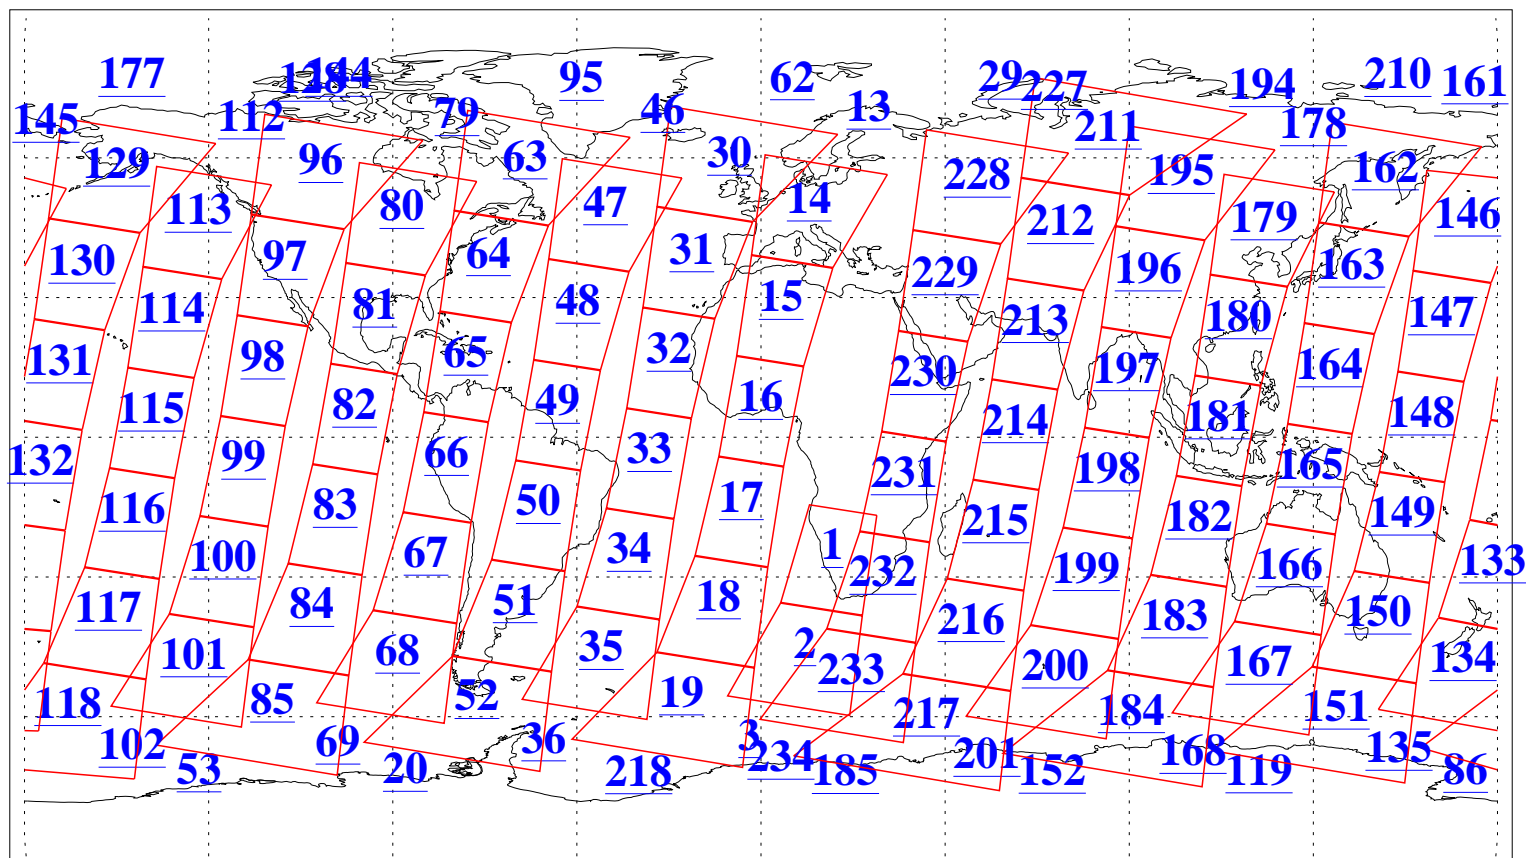

L1B Availability  
AMSU Granules: 240  
HSB Granules: 0  
AIRS Granules: 240

6 Sep 2007  
DoY 249  
Aqua Day 1951  
Granules: 1 to 120

Granules: 121 to 240

Legend: AMSU Available, HSB Available, AIRS Available

L1B Availability  
AMSU Granules: 240  
HSB Granules: 0  
AIRS Granules: 240

6 Sep 2007  
DoY 249  
Aqua Day 1951  
Ascending Granules

Descending Granules

Legend: AMSU Available, HSB Available, AIRS Available

L1B Availability  
 AMSU Granules: 240  
 HSB Granules: 0  
 AIRS Granules: 240

6 Sep 2007  
 DoY 249  
 Aqua Day 1951

Northern Hemisphere Granules

Southern Hemisphere Granules

Legend: AMSU Available, HSB Available, AIRS Available