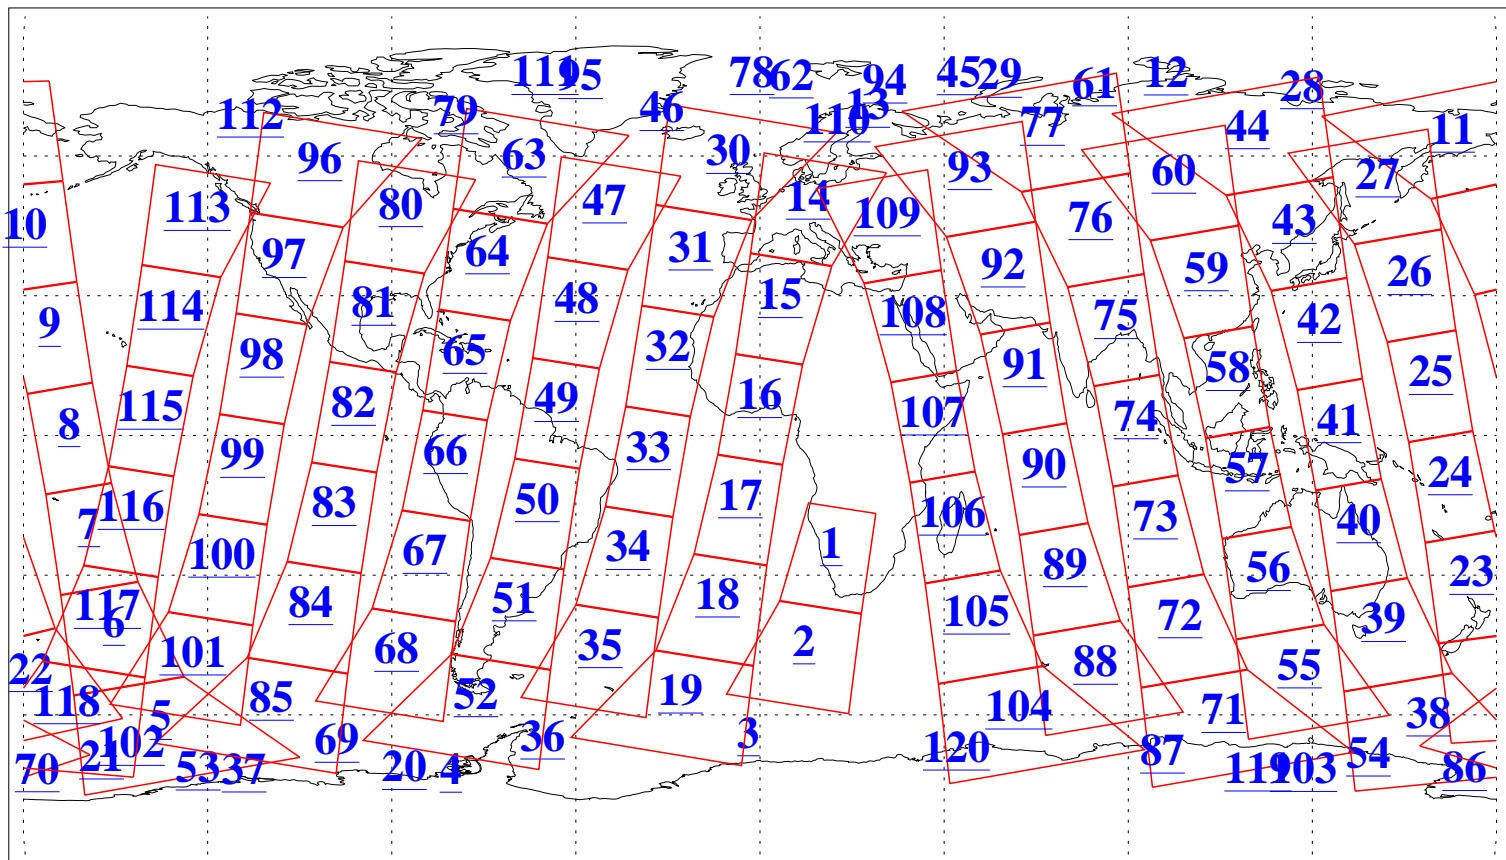

L1B Availability  
AMSU Granules: 240  
HSB Granules: 0  
AIRS Granules: 240

6 Sep 2007  
DoY 249  
Aqua Day 1951  
Granules: 1 to 120

Granules: 121 to 240

Legend: AMSU Available, HSB Available, AIRS Available

L1B Availability  
AMSU Granules: 240  
HSB Granules: 0  
AIRS Granules: 240

6 Sep 2007  
DoY 249  
Aqua Day 1951  
Ascending Granules

Descending Granules

Legend: AMSU Available, HSB Available, AIRS Available

L1B Availability  
 AMSU Granules: 240  
 HSB Granules: 0  
 AIRS Granules: 240

6 Sep 2007  
 DoY 249  
 Aqua Day 1951

Northern Hemisphere Granules

Southern Hemisphere Granules

Legend: AMSU Available, HSB Available, AIRS Available