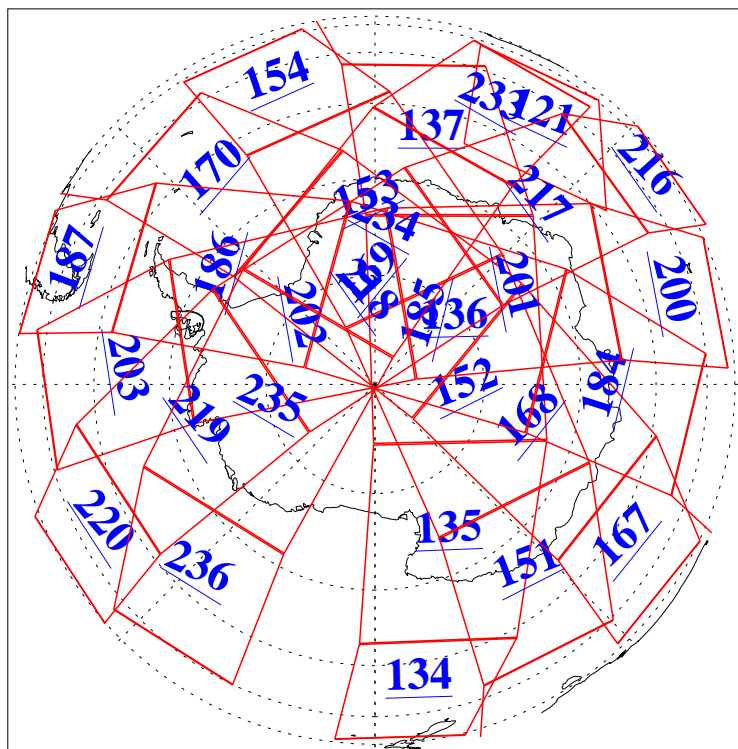

L1B Availability  
AMSU Granules: 240  
HSB Granules: 0  
AIRS Granules: 240

6 Sep 2007  
DoY 249  
Aqua Day 1951  
Granules: 1 to 120

Granules: 121 to 240

Legend: AMSU Available, HSB Available, AIRS Available

L1B Availability  
AMSU Granules: 240  
HSB Granules: 0  
AIRS Granules: 240

6 Sep 2007  
DoY 249  
Aqua Day 1951  
Ascending Granules

Descending Granules

Legend: AMSU Available, HSB Available, AIRS Available

L1B Availability  
 AMSU Granules: 240  
 HSB Granules: 0  
 AIRS Granules: 240

6 Sep 2007  
 DoY 249  
 Aqua Day 1951

Northern Hemisphere Granules

Southern Hemisphere Granules

Legend: AMSU Available, HSB Available, AIRS Available