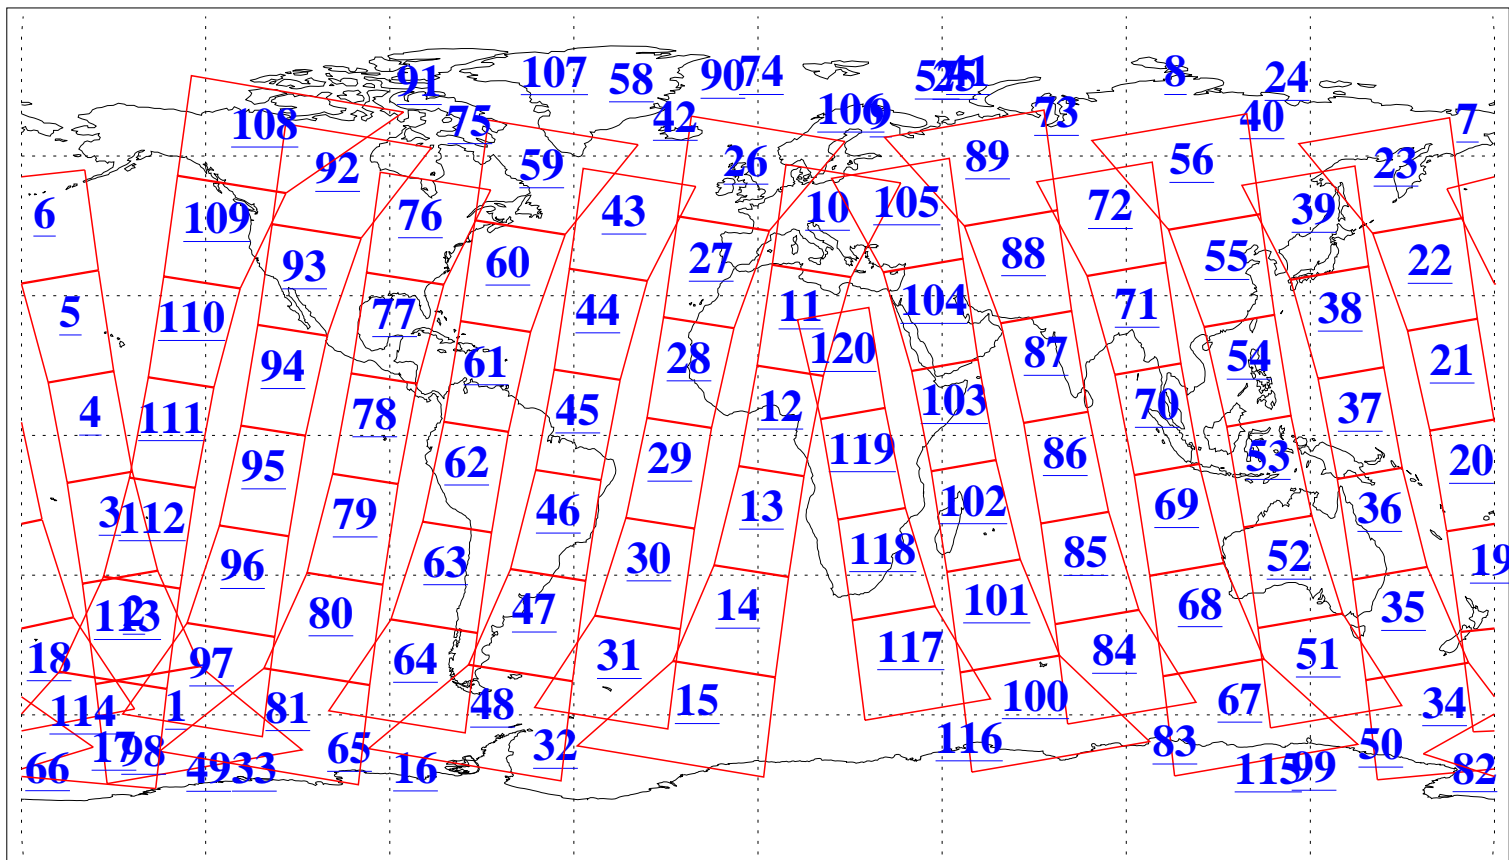

L1B Availability  
AMSU Granules: 240  
HSB Granules: 0  
AIRS Granules: 240

25 Aug 2007  
DoY 237  
Aqua Day 1939  
Granules: 1 to 120

Granules: 121 to 240

Legend: AMSU Available, HSB Available, AIRS Available

L1B Availability  
AMSU Granules: 240  
HSB Granules: 0  
AIRS Granules: 240

25 Aug 2007  
DoY 237  
Aqua Day 1939  
Ascending Granules

Descending Granules

Legend: AMSU Available, HSB Available, AIRS Available