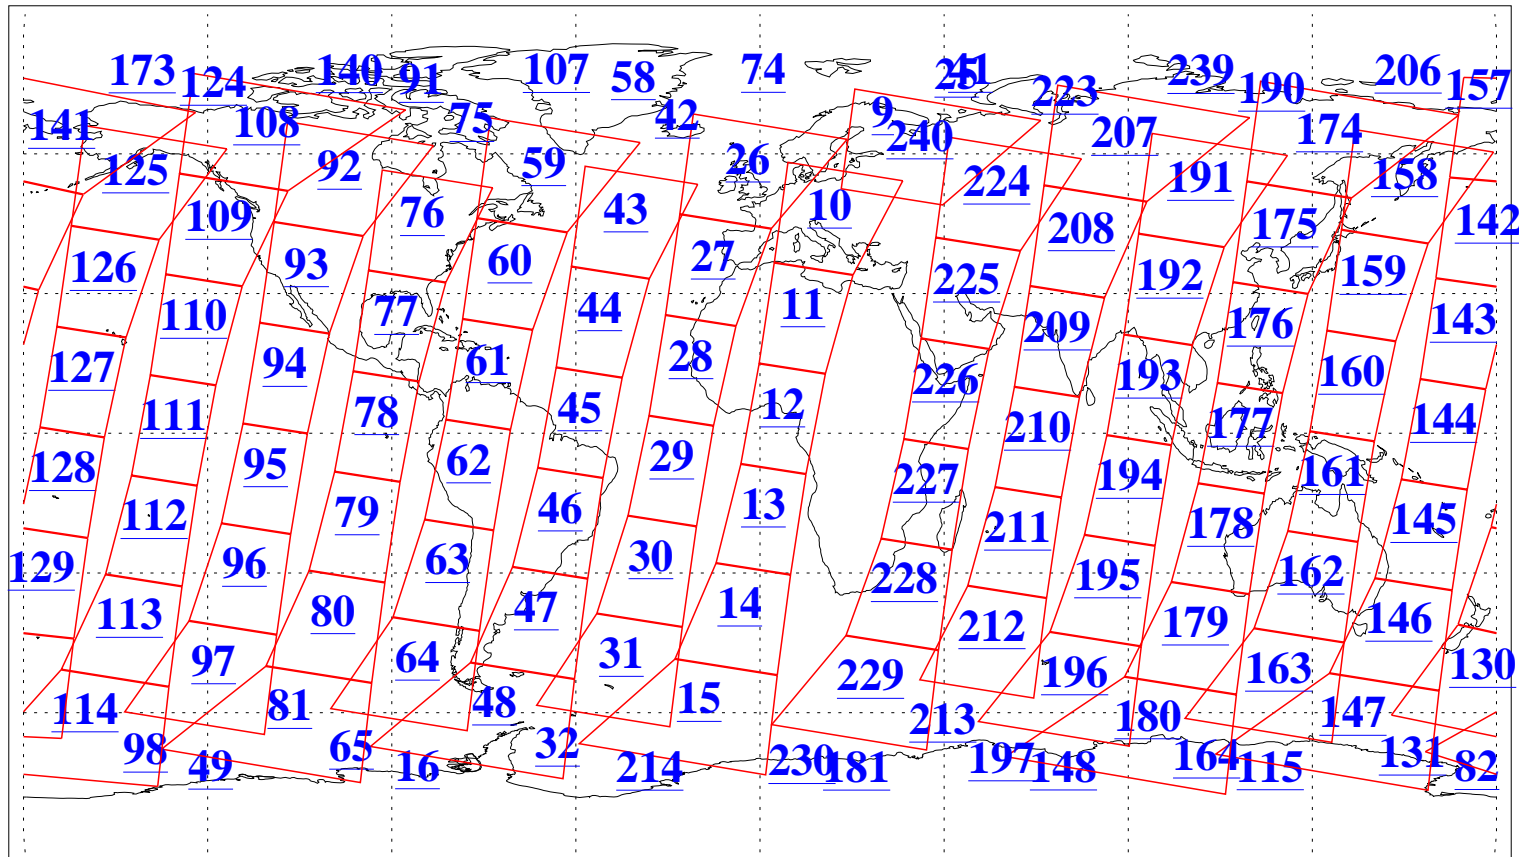

L1B Availability  
AMSU Granules: 240  
HSB Granules: 0  
AIRS Granules: 240

25 Aug 2007  
DoY 237  
Aqua Day 1939  
Granules: 1 to 120

Granules: 121 to 240

Legend: AMSU Available, HSB Available, AIRS Available

L1B Availability  
AMSU Granules: 240  
HSB Granules: 0  
AIRS Granules: 240

25 Aug 2007  
DoY 237  
Aqua Day 1939  
Ascending Granules

Descending Granules

Legend: AMSU Available, HSB Available, AIRS Available