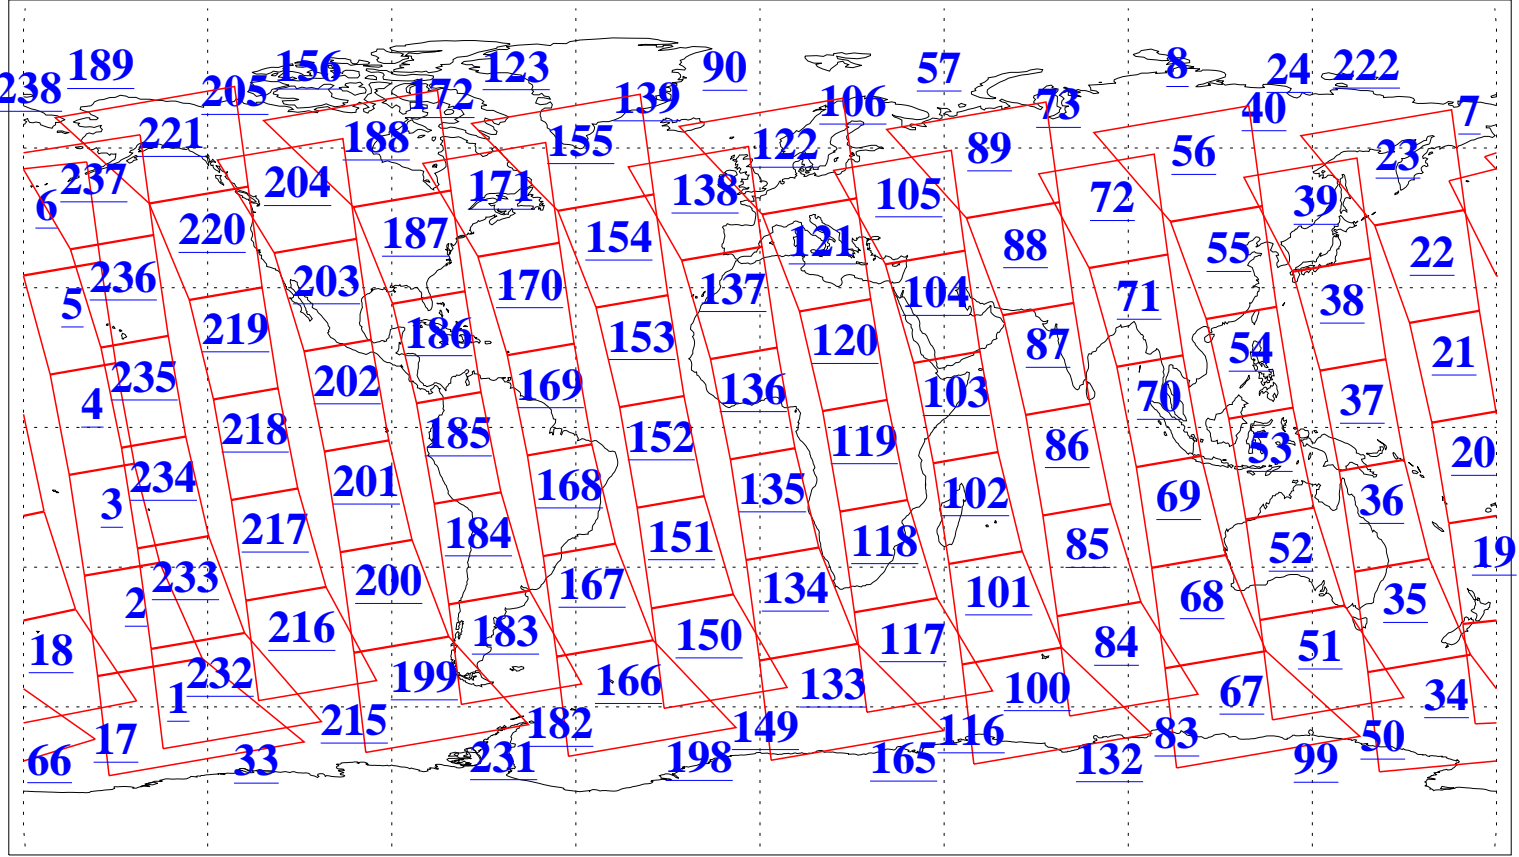

L1B Availability  
AMSU Granules: 240  
HSB Granules: 0  
AIRS Granules: 240

25 Aug 2007  
DoY 237  
Aqua Day 1939  
Granules: 1 to 120

Granules: 121 to 240

Legend: AMSU Available, HSB Available, AIRS Available

L1B Availability  
AMSU Granules: 240  
HSB Granules: 0  
AIRS Granules: 240

25 Aug 2007  
DoY 237  
Aqua Day 1939  
Ascending Granules

Descending Granules

Legend: AMSU Available, HSB Available, AIRS Available