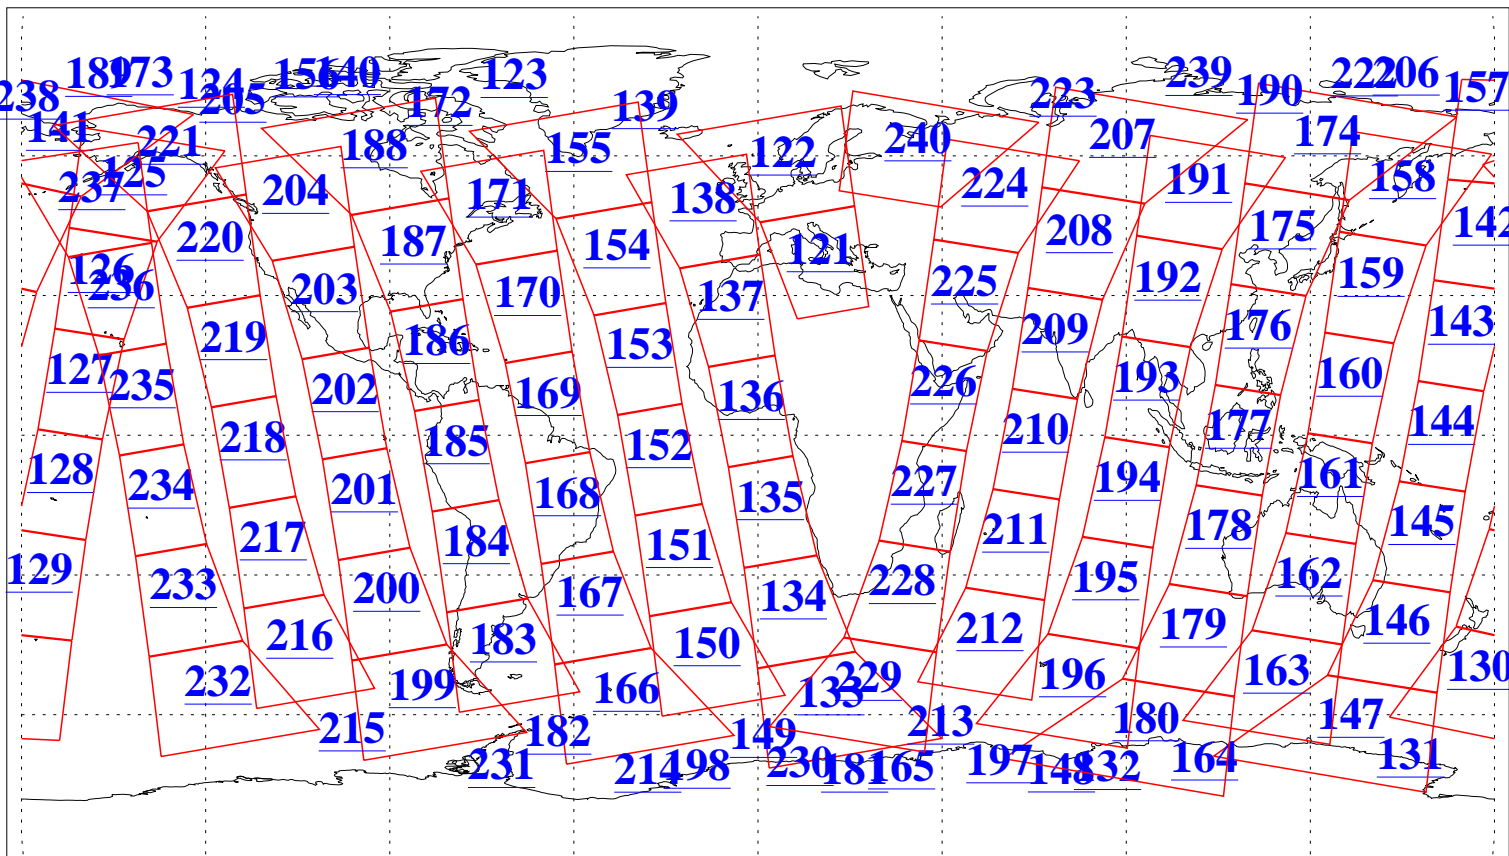

L1B Availability  
AMSU Granules: 240  
HSB Granules: 0  
AIRS Granules: 240

25 Aug 2007  
DoY 237  
Aqua Day 1939  
Granules: 1 to 120

Granules: 121 to 240

Legend: AMSU Available, HSB Available, AIRS Available

L1B Availability  
AMSU Granules: 240  
HSB Granules: 0  
AIRS Granules: 240

25 Aug 2007  
DoY 237  
Aqua Day 1939  
Ascending Granules

Descending Granules

Legend: AMSU Available, HSB Available, AIRS Available