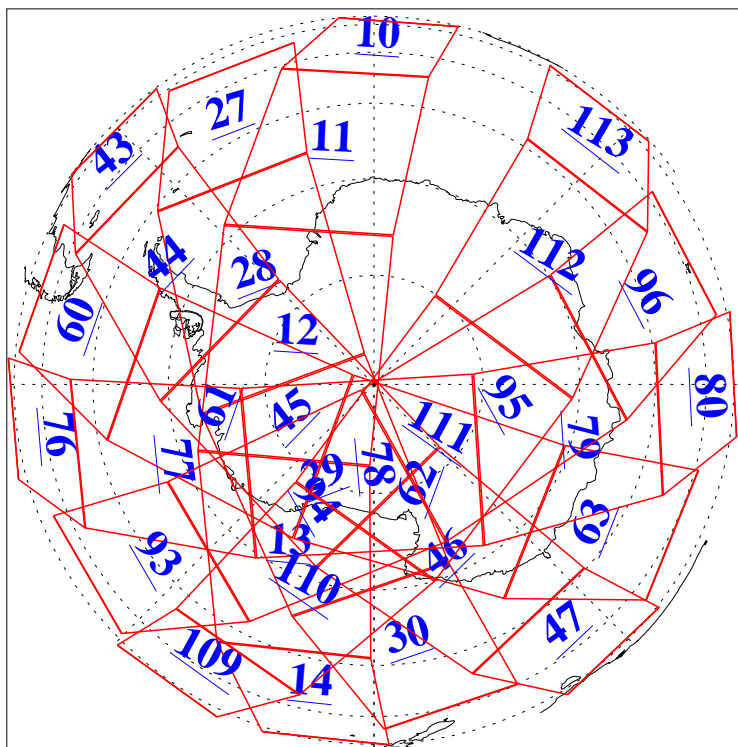

L1B Availability
AMSU Granules: 240
HSB Granules: 0
AIRS Granules: 240

28 Jul 2007
DoY 209
Aqua Day 1911
Granules: 1 to 120

Granules: 121 to 240

Legend: AMSU Available, HSB Available, AIRS Available

L1B Availability
AMSU Granules: 240
HSB Granules: 0
AIRS Granules: 240

28 Jul 2007
DoY 209
Aqua Day 1911

Ascending Granules

Descending Granules

Legend: AMSU Available, HSB Available, AIRS Available

L1B Availability
 AMSU Granules: 240
 HSB Granules: 0
 AIRS Granules: 240

28 Jul 2007
 DoY 209
 Aqua Day 1911

Northern Hemisphere Granules

Southern Hemisphere Granules

Legend: AMSU Available, HSB Available, AIRS Available