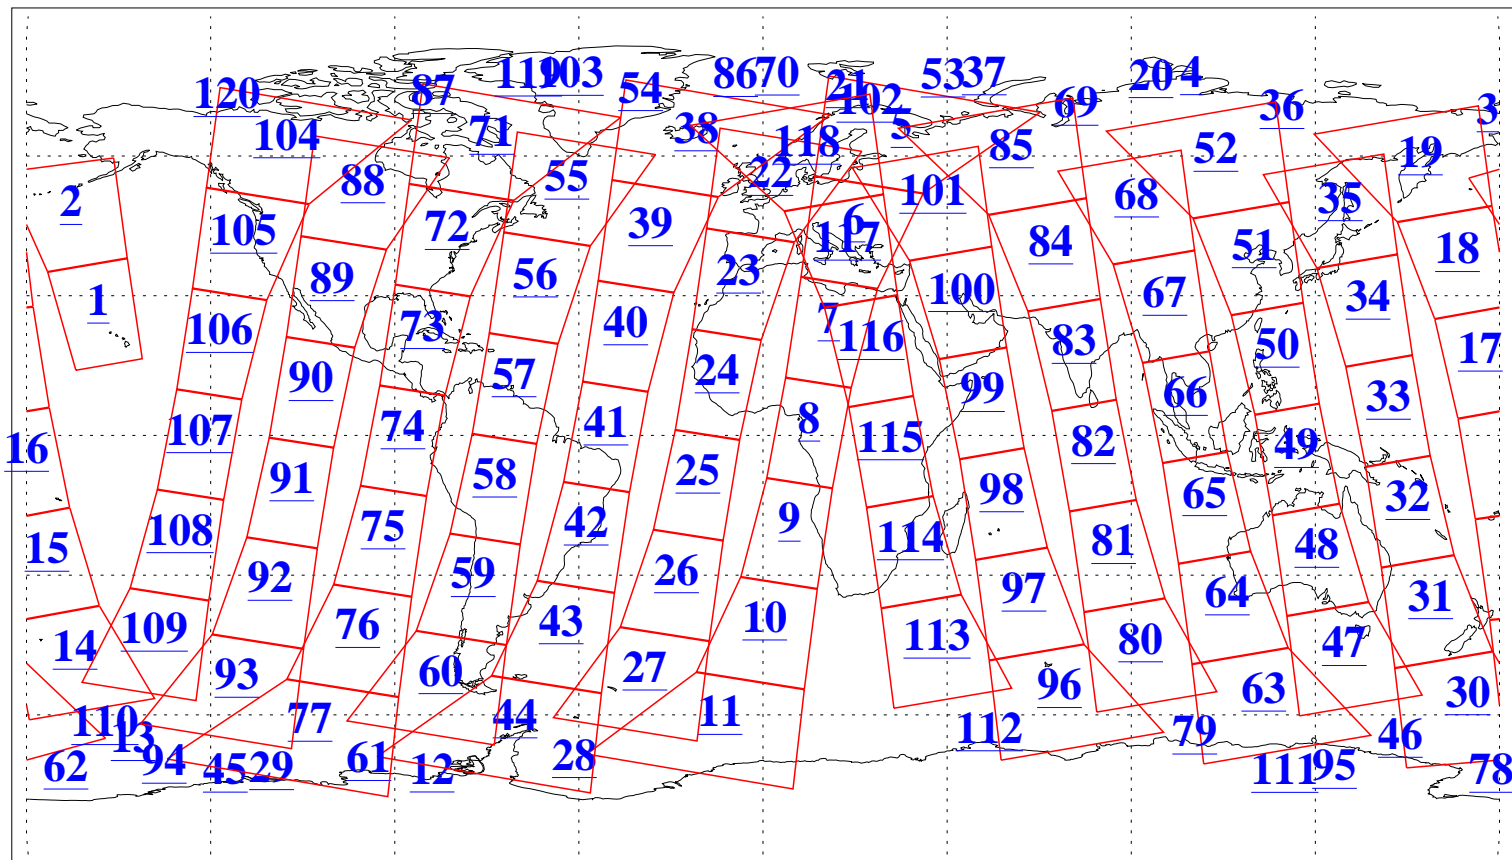

L1B Availability
AMSU Granules: 240
HSB Granules: 0
AIRS Granules: 240

28 Jul 2007
DoY 209
Aqua Day 1911
Granules: 1 to 120

Granules: 121 to 240

Legend: AMSU Available, HSB Available, AIRS Available

L1B Availability
AMSU Granules: 240
HSB Granules: 0
AIRS Granules: 240

28 Jul 2007
DoY 209
Aqua Day 1911

Ascending Granules

Descending Granules

Legend: AMSU Available, HSB Available, AIRS Available

L1B Availability
 AMSU Granules: 240
 HSB Granules: 0
 AIRS Granules: 240

28 Jul 2007
 DoY 209
 Aqua Day 1911

Northern Hemisphere Granules

Southern Hemisphere Granules

Legend: AMSU Available, HSB Available, AIRS Available