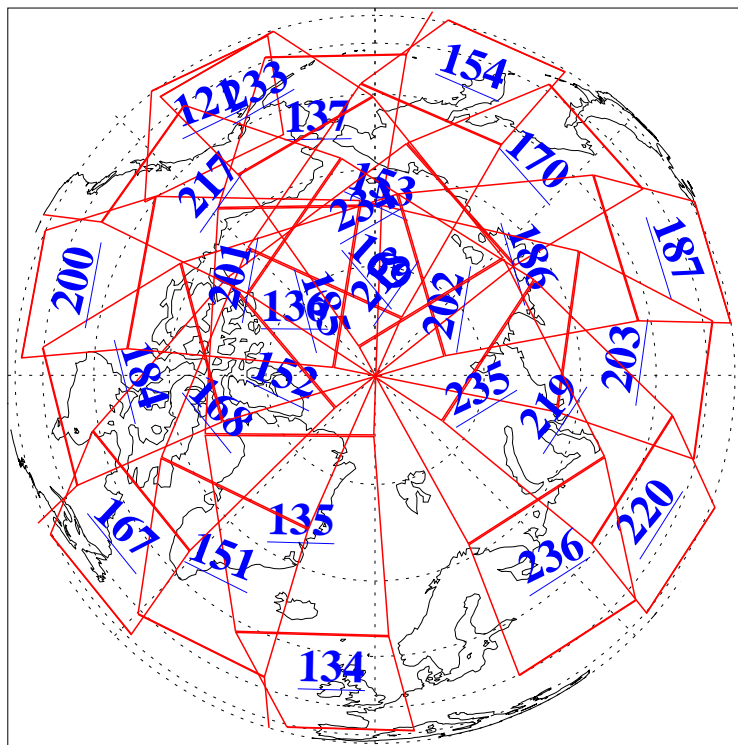

L1B Availability
AMSU Granules: 240
HSB Granules: 0
AIRS Granules: 240

28 Jul 2007
DoY 209
Aqua Day 1911
Granules: 1 to 120

Granules: 121 to 240

Legend: AMSU Available, HSB Available, AIRS Available

L1B Availability
AMSU Granules: 240
HSB Granules: 0
AIRS Granules: 240

28 Jul 2007
DoY 209
Aqua Day 1911

Ascending Granules

Descending Granules

Legend: AMSU Available, HSB Available, AIRS Available

L1B Availability
 AMSU Granules: 240
 HSB Granules: 0
 AIRS Granules: 240

28 Jul 2007
 DoY 209
 Aqua Day 1911

Northern Hemisphere Granules

Southern Hemisphere Granules

Legend: AMSU Available, HSB Available, AIRS Available