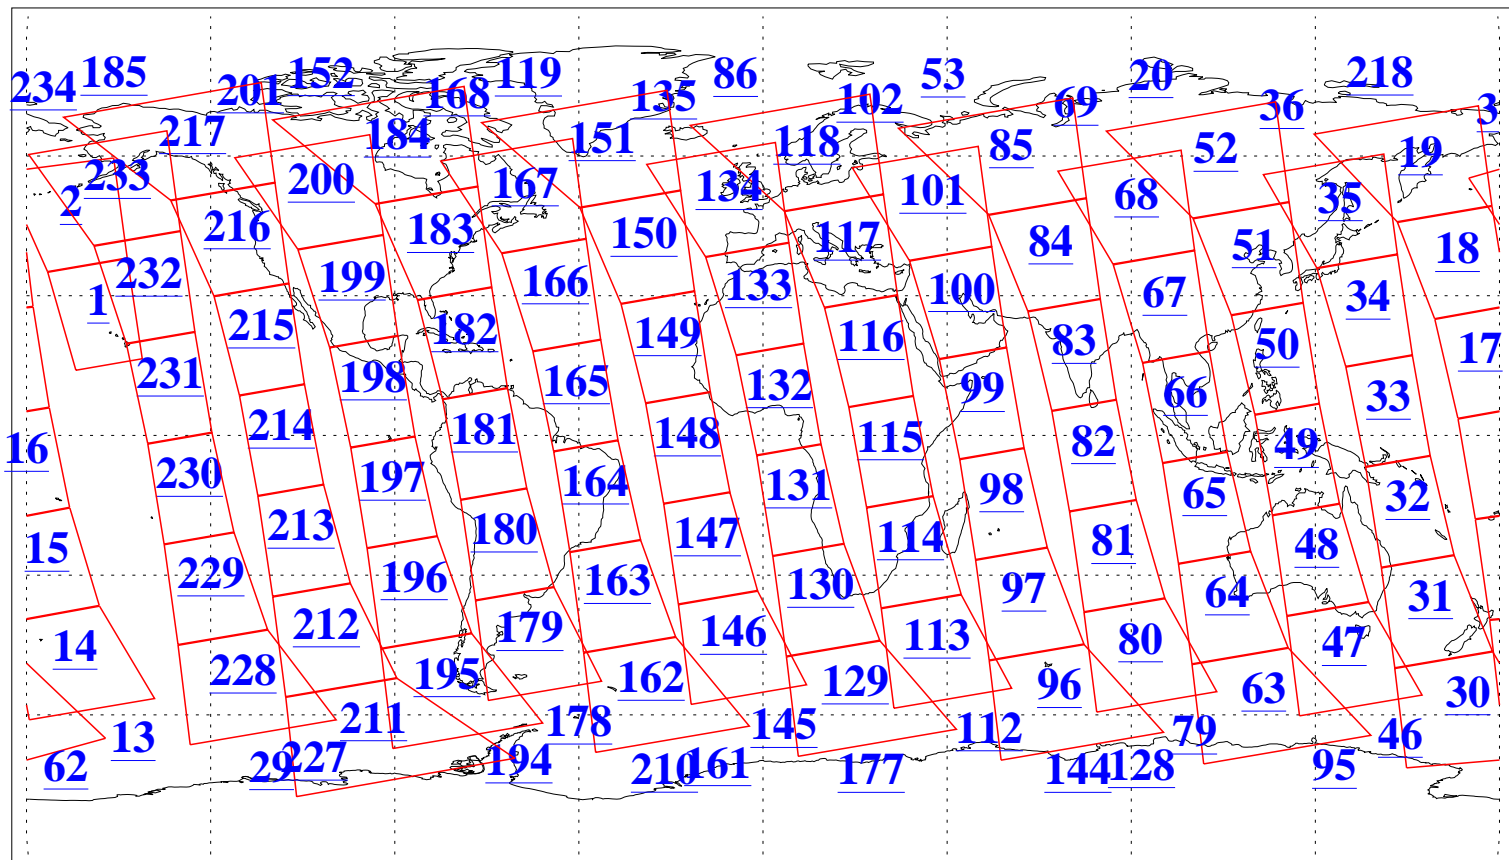

L1B Availability
AMSU Granules: 240
HSB Granules: 0
AIRS Granules: 240

28 Jul 2007
DoY 209
Aqua Day 1911
Granules: 1 to 120

Granules: 121 to 240

Legend: AMSU Available, HSB Available, AIRS Available

L1B Availability
AMSU Granules: 240
HSB Granules: 0
AIRS Granules: 240

28 Jul 2007
DoY 209
Aqua Day 1911

Ascending Granules

Descending Granules

Legend: AMSU Available, HSB Available, AIRS Available

L1B Availability
 AMSU Granules: 240
 HSB Granules: 0
 AIRS Granules: 240

28 Jul 2007
 DoY 209
 Aqua Day 1911

Northern Hemisphere Granules

Southern Hemisphere Granules

Legend: AMSU Available, HSB Available, AIRS Available