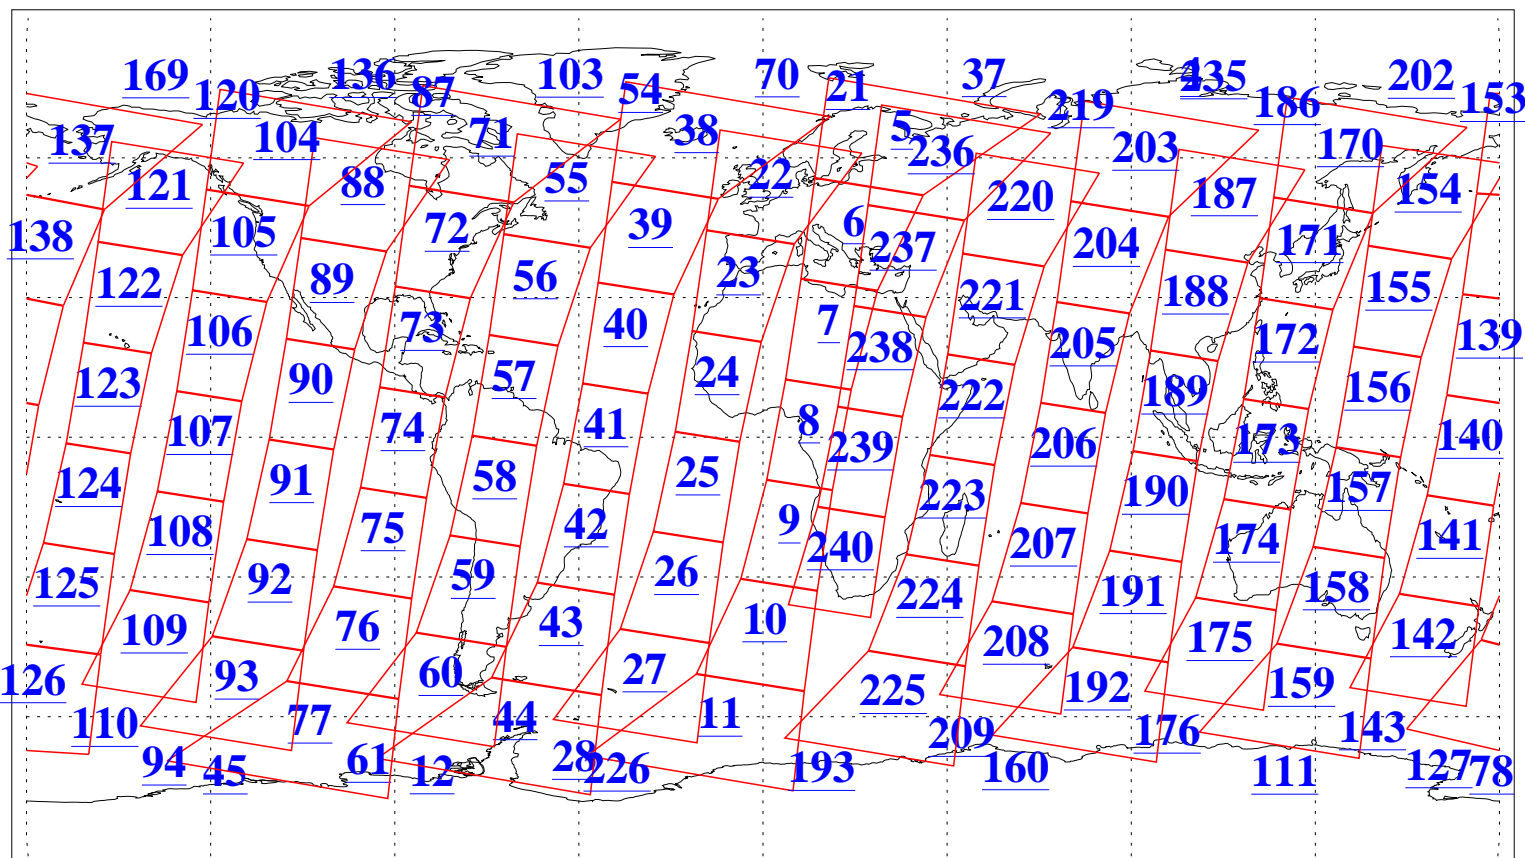

L1B Availability
AMSU Granules: 240
HSB Granules: 0
AIRS Granules: 240

28 Jul 2007
DoY 209
Aqua Day 1911
Granules: 1 to 120

Granules: 121 to 240

Legend: AMSU Available, HSB Available, AIRS Available

L1B Availability
AMSU Granules: 240
HSB Granules: 0
AIRS Granules: 240

28 Jul 2007
DoY 209
Aqua Day 1911

Ascending Granules

Descending Granules

Legend: AMSU Available, HSB Available, AIRS Available

L1B Availability
 AMSU Granules: 240
 HSB Granules: 0
 AIRS Granules: 240

28 Jul 2007
 DoY 209
 Aqua Day 1911