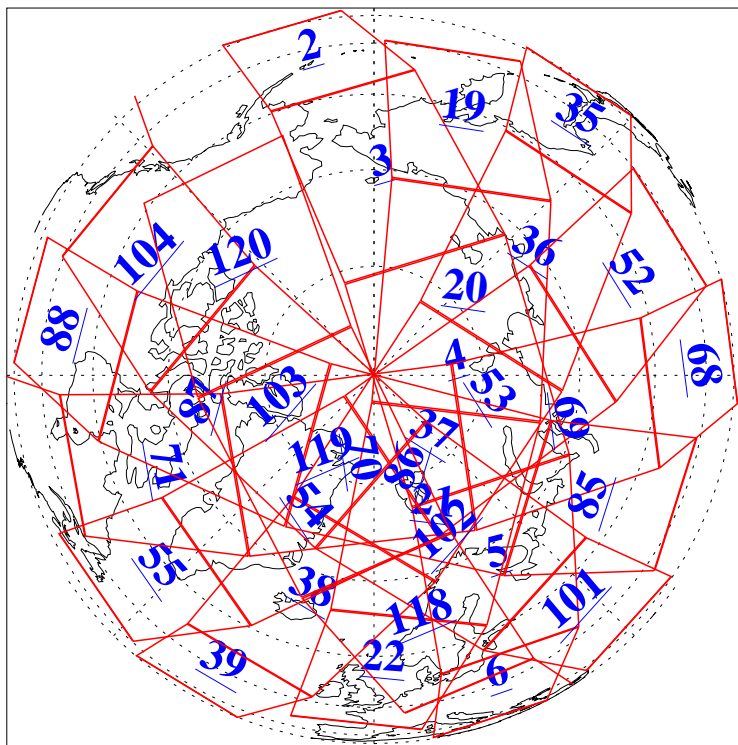

L1B Availability
AMSU Granules: 240
HSB Granules: 0
AIRS Granules: 240

28 Jul 2007
DoY 209
Aqua Day 1911
Granules: 1 to 120

Granules: 121 to 240

Legend: AMSU Available, HSB Available, AIRS Available

L1B Availability
AMSU Granules: 240
HSB Granules: 0
AIRS Granules: 240

28 Jul 2007
DoY 209
Aqua Day 1911

Ascending Granules

Descending Granules

Legend: AMSU Available, HSB Available, AIRS Available

L1B Availability
 AMSU Granules: 240
 HSB Granules: 0
 AIRS Granules: 240

28 Jul 2007
 DoY 209
 Aqua Day 1911

Northern Hemisphere Granules

Southern Hemisphere Granules

Legend: AMSU Available, HSB Available, AIRS Available