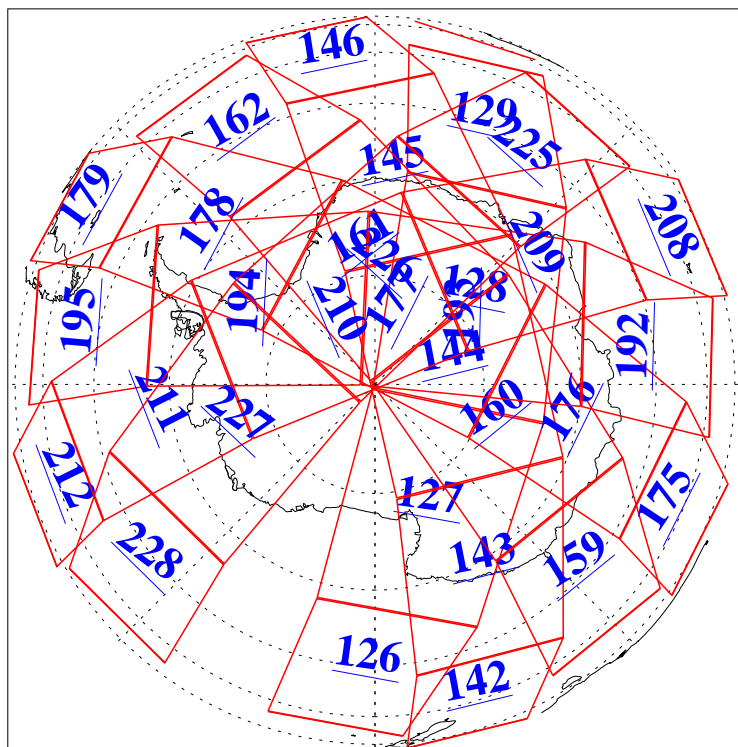

L1B Availability
AMSU Granules: 240
HSB Granules: 0
AIRS Granules: 240

28 Jul 2007
DoY 209
Aqua Day 1911
Granules: 1 to 120

Granules: 121 to 240

Legend: AMSU Available, HSB Available, AIRS Available

L1B Availability
AMSU Granules: 240
HSB Granules: 0
AIRS Granules: 240

28 Jul 2007
DoY 209
Aqua Day 1911

Ascending Granules

Descending Granules

Legend: AMSU Available, HSB Available, AIRS Available

L1B Availability
 AMSU Granules: 240
 HSB Granules: 0
 AIRS Granules: 240

28 Jul 2007
 DoY 209
 Aqua Day 1911

Northern Hemisphere Granules

Southern Hemisphere Granules

Legend: AMSU Available, HSB Available, AIRS Available