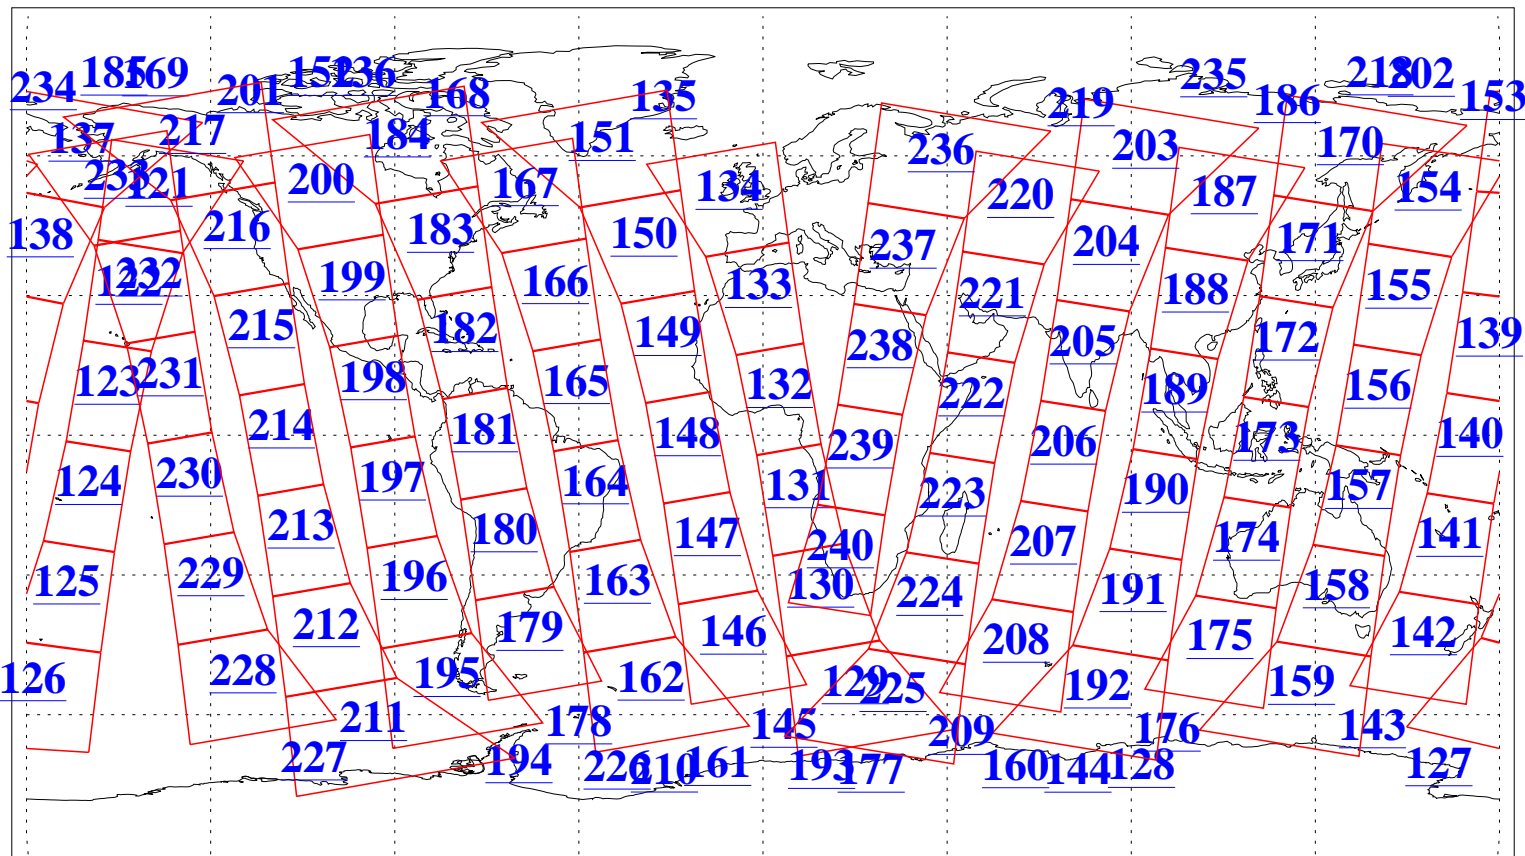

L1B Availability
AMSU Granules: 240
HSB Granules: 0
AIRS Granules: 240

28 Jul 2007
DoY 209
Aqua Day 1911
Granules: 1 to 120

Granules: 121 to 240

Legend: AMSU Available, HSB Available, AIRS Available

L1B Availability
AMSU Granules: 240
HSB Granules: 0
AIRS Granules: 240

28 Jul 2007
DoY 209
Aqua Day 1911

Ascending Granules

Descending Granules

Legend: AMSU Available, HSB Available, AIRS Available

L1B Availability
 AMSU Granules: 240
 HSB Granules: 0
 AIRS Granules: 240

28 Jul 2007
 DoY 209
 Aqua Day 1911

Northern Hemisphere Granules

Southern Hemisphere Granules

Legend: AMSU Available, HSB Available, AIRS Available