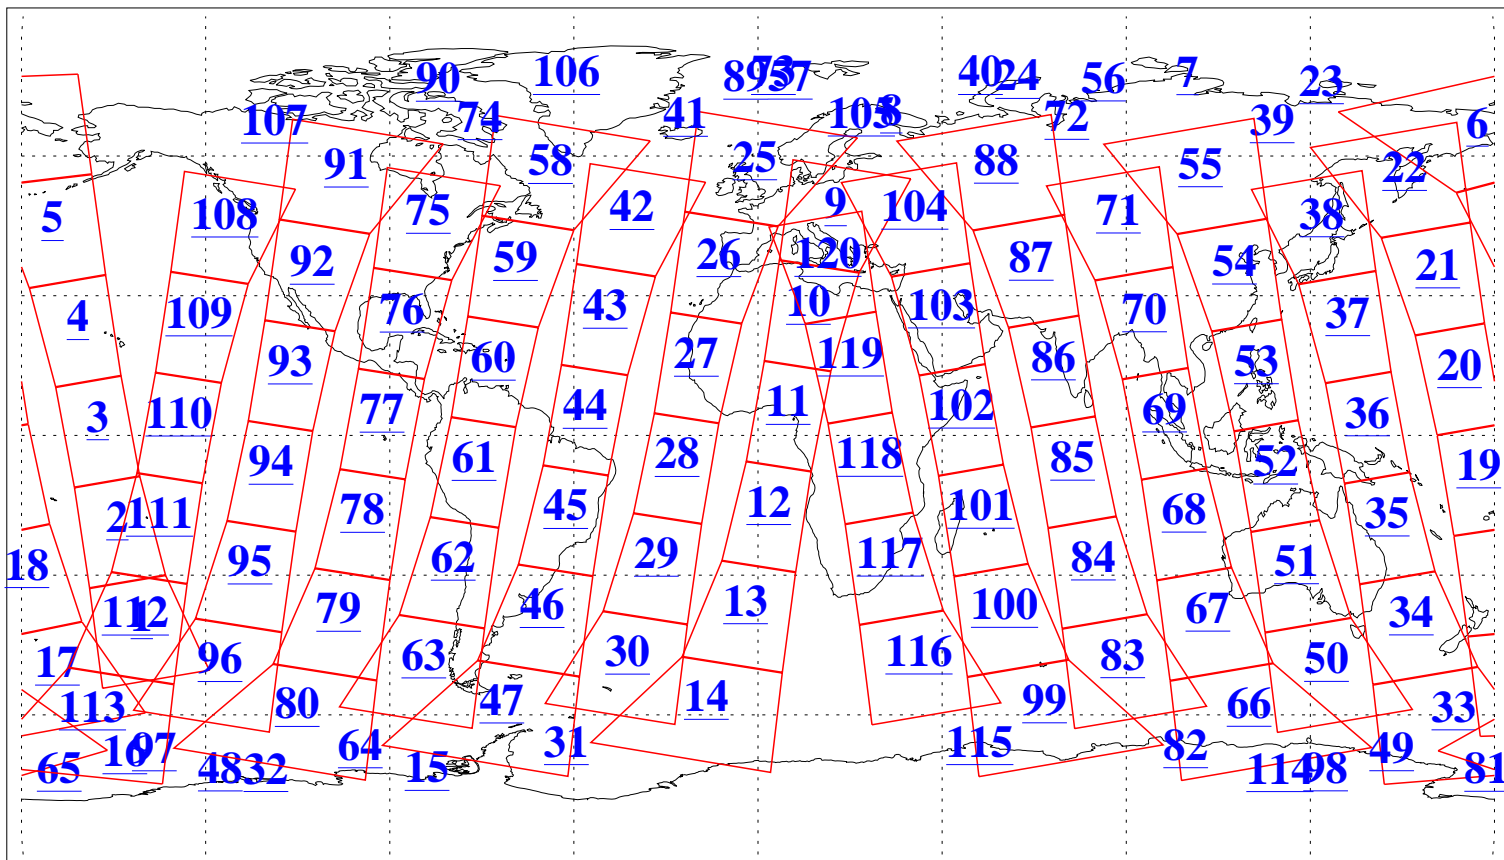

L1B Availability
AMSU Granules: 240
HSB Granules: 0
AIRS Granules: 240

30 May 2007
DoY 150
Aqua Day 1852
Granules: 1 to 120

Granules: 121 to 240

Legend: AMSU Available, HSB Available, AIRS Available

L1B Availability
AMSU Granules: 240
HSB Granules: 0
AIRS Granules: 240

30 May 2007
DoY 150
Aqua Day 1852
Ascending Granules

Descending Granules

Legend: AMSU Available, HSB Available, AIRS Available

L1B Availability
AMSU Granules: 240
HSB Granules: 0
AIRS Granules: 240

30 May 2007
DoY 150
Aqua Day 1852

Northern Hemisphere Granules

Southern Hemisphere Granules

Legend: AMSU Available, HSB Available, AIRS Available