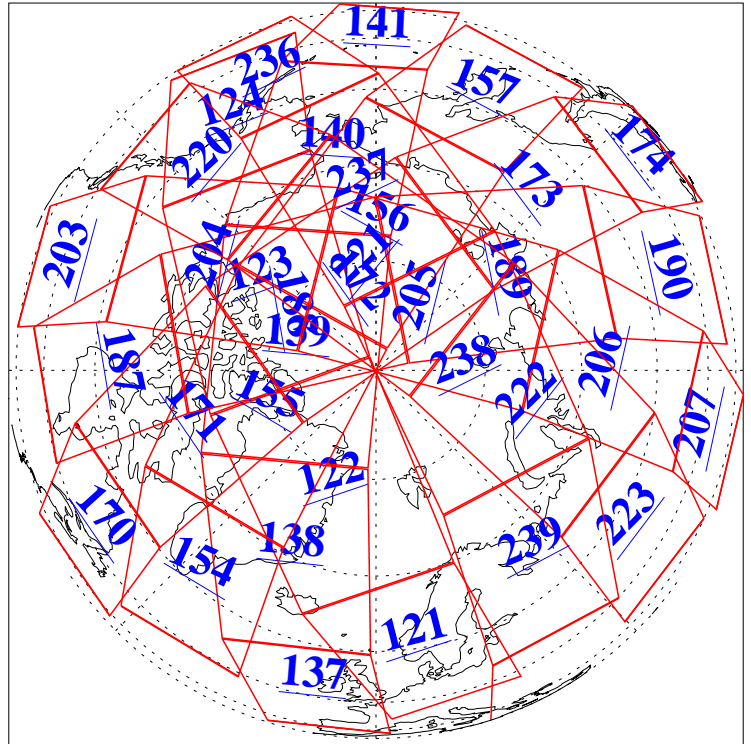

30 May 2007
DoY 150
Aqua Day 1852
Ascending Granules

Descending Granules

Legend: AMSU Available, HSB Available, AIRS Available

L1B Availability
AMSU Granules: 240
HSB Granules: 0
AIRS Granules: 240

30 May 2007
DoY 150
Aqua Day 1852

Northern Hemisphere Granules

Southern Hemisphere Granules

Legend: AMSU Available, HSB Available, AIRS Available