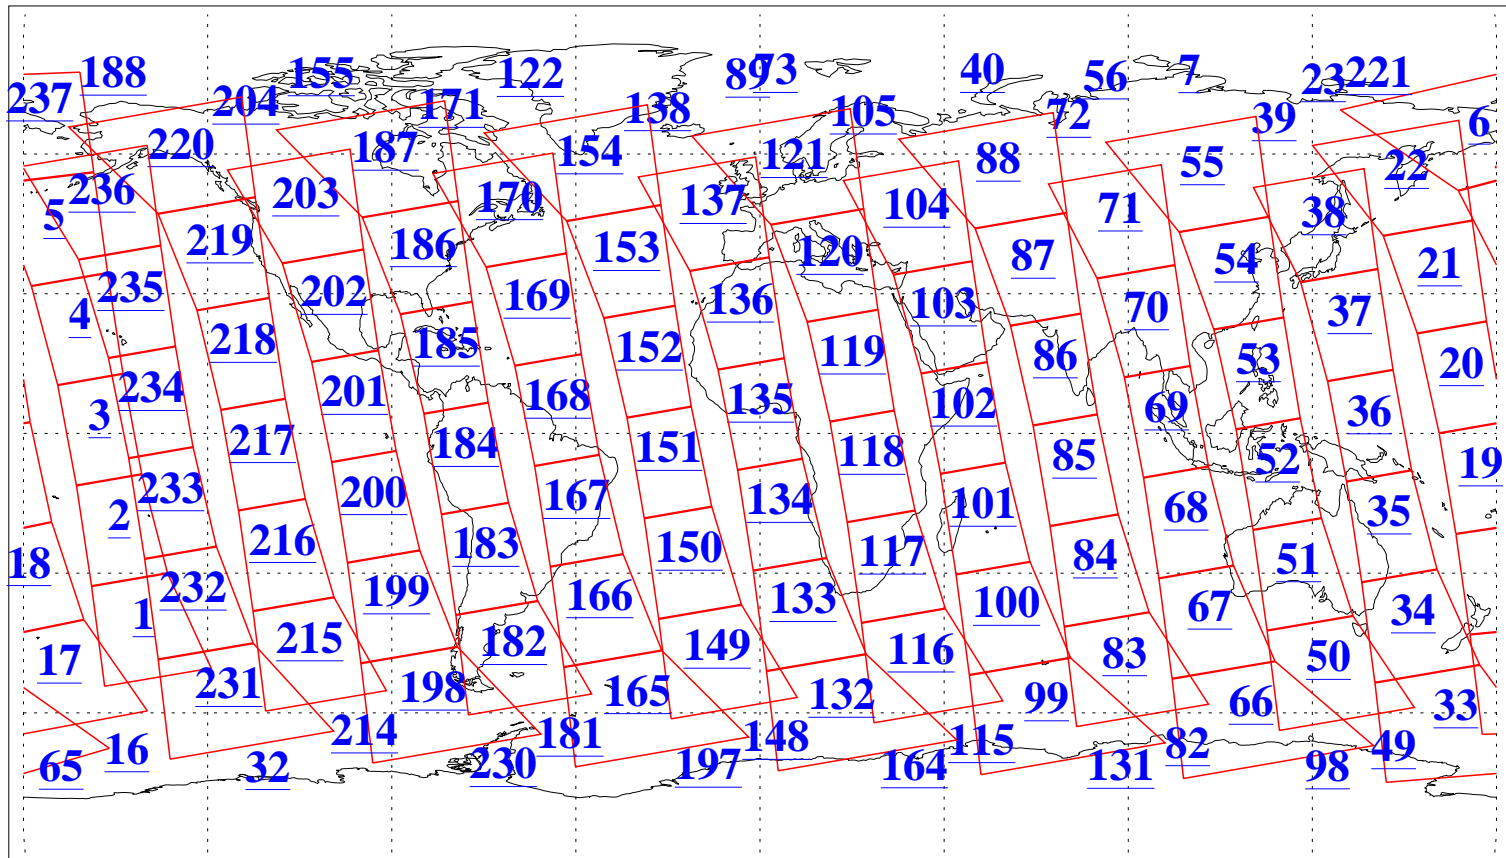

L1B Availability
AMSU Granules: 240
HSB Granules: 0
AIRS Granules: 240

30 May 2007
DoY 150
Aqua Day 1852
Granules: 1 to 120

Granules: 121 to 240

Legend: AMSU Available, HSB Available, AIRS Available

L1B Availability
AMSU Granules: 240
HSB Granules: 0
AIRS Granules: 240

30 May 2007
DoY 150
Aqua Day 1852
Ascending Granules

Descending Granules

Legend: AMSU Available, HSB Available, AIRS Available

L1B Availability
AMSU Granules: 240
HSB Granules: 0
AIRS Granules: 240

30 May 2007
DoY 150
Aqua Day 1852

Northern Hemisphere Granules

Southern Hemisphere Granules

Legend: AMSU Available, HSB Available, AIRS Available