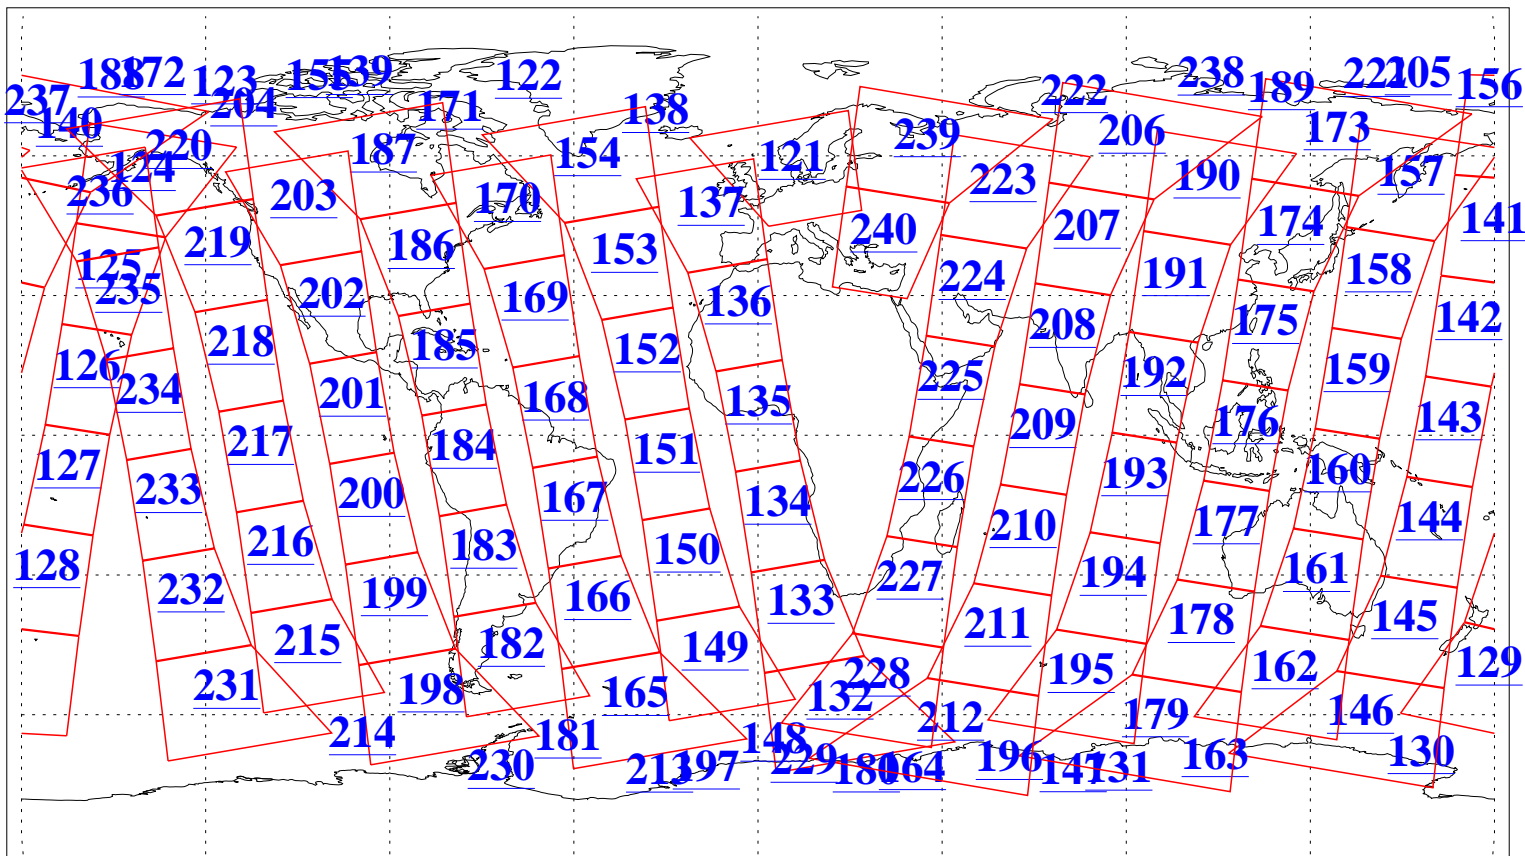

L1B Availability
AMSU Granules: 240
HSB Granules: 0
AIRS Granules: 240

30 May 2007
DoY 150
Aqua Day 1852
Granules: 1 to 120

Granules: 121 to 240

Legend: AMSU Available, HSB Available, AIRS Available

L1B Availability
AMSU Granules: 240
HSB Granules: 0
AIRS Granules: 240

30 May 2007
DoY 150
Aqua Day 1852
Ascending Granules

Descending Granules

Legend: AMSU Available, HSB Available, AIRS Available

L1B Availability
AMSU Granules: 240
HSB Granules: 0
AIRS Granules: 240

30 May 2007
DoY 150
Aqua Day 1852

Northern Hemisphere Granules

Southern Hemisphere Granules

Legend: AMSU Available, HSB Available, AIRS Available