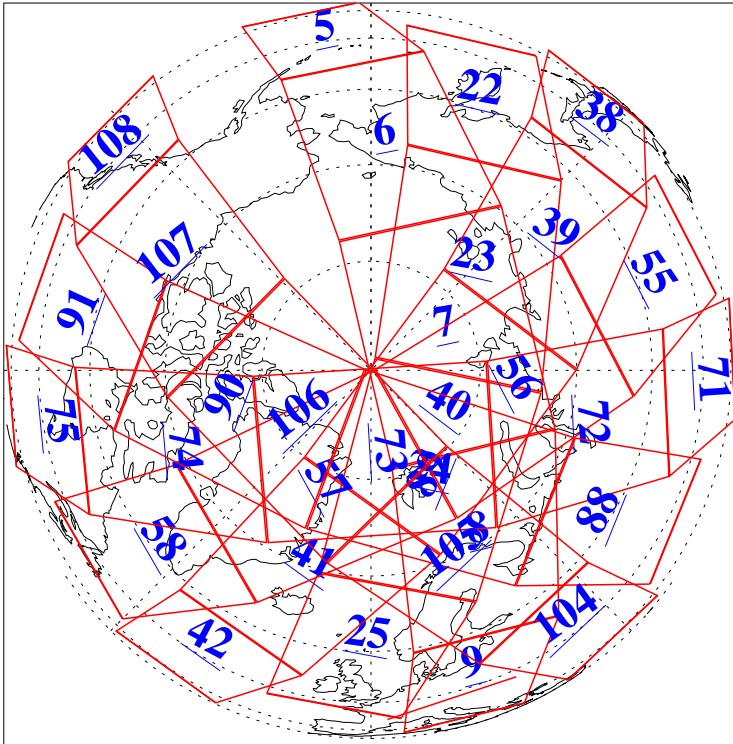

L1B Availability
AMSU Granules: 240
HSB Granules: 0
AIRS Granules: 240

30 May 2007
DoY 150
Aqua Day 1852
Granules: 1 to 120

Granules: 121 to 240

Legend: AMSU Available, HSB Available, AIRS Available

L1B Availability
AMSU Granules: 240
HSB Granules: 0
AIRS Granules: 240

30 May 2007
DoY 150
Aqua Day 1852
Ascending Granules

Descending Granules

Legend: AMSU Available, HSB Available, AIRS Available

L1B Availability
AMSU Granules: 240
HSB Granules: 0
AIRS Granules: 240

30 May 2007
DoY 150
Aqua Day 1852

Northern Hemisphere Granules

Southern Hemisphere Granules

Legend: AMSU Available, HSB Available, AIRS Available