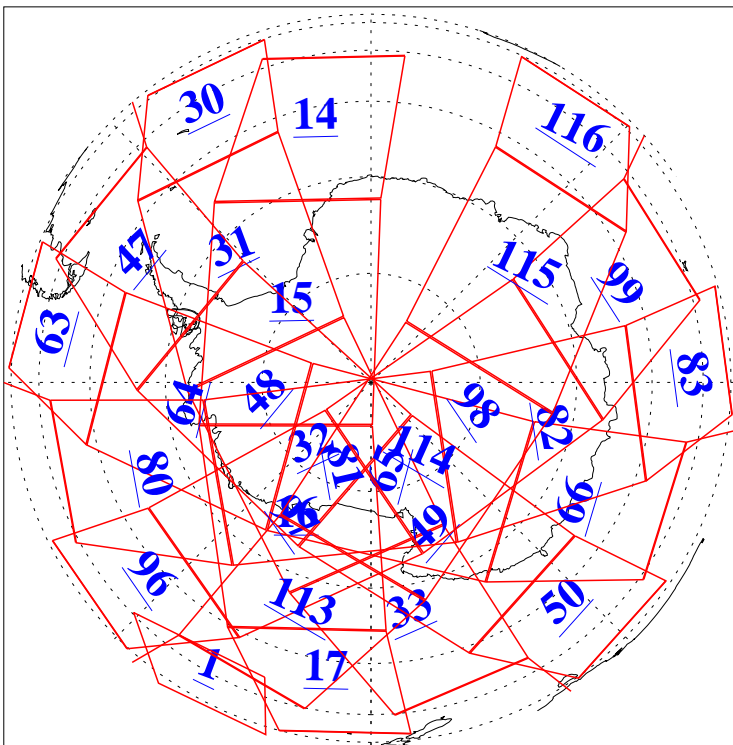

L1B Availability
AMSU Granules: 240
HSB Granules: 0
AIRS Granules: 240

30 May 2007
DoY 150
Aqua Day 1852
Granules: 1 to 120

Granules: 121 to 240

Legend: AMSU Available, HSB Available, AIRS Available

L1B Availability
AMSU Granules: 240
HSB Granules: 0
AIRS Granules: 240

30 May 2007
DoY 150
Aqua Day 1852
Ascending Granules

Descending Granules

Legend: AMSU Available, HSB Available, AIRS Available

L1B Availability
AMSU Granules: 240
HSB Granules: 0
AIRS Granules: 240

30 May 2007
DoY 150
Aqua Day 1852

Northern Hemisphere Granules

Southern Hemisphere Granules

Legend: AMSU Available, HSB Available, AIRS Available