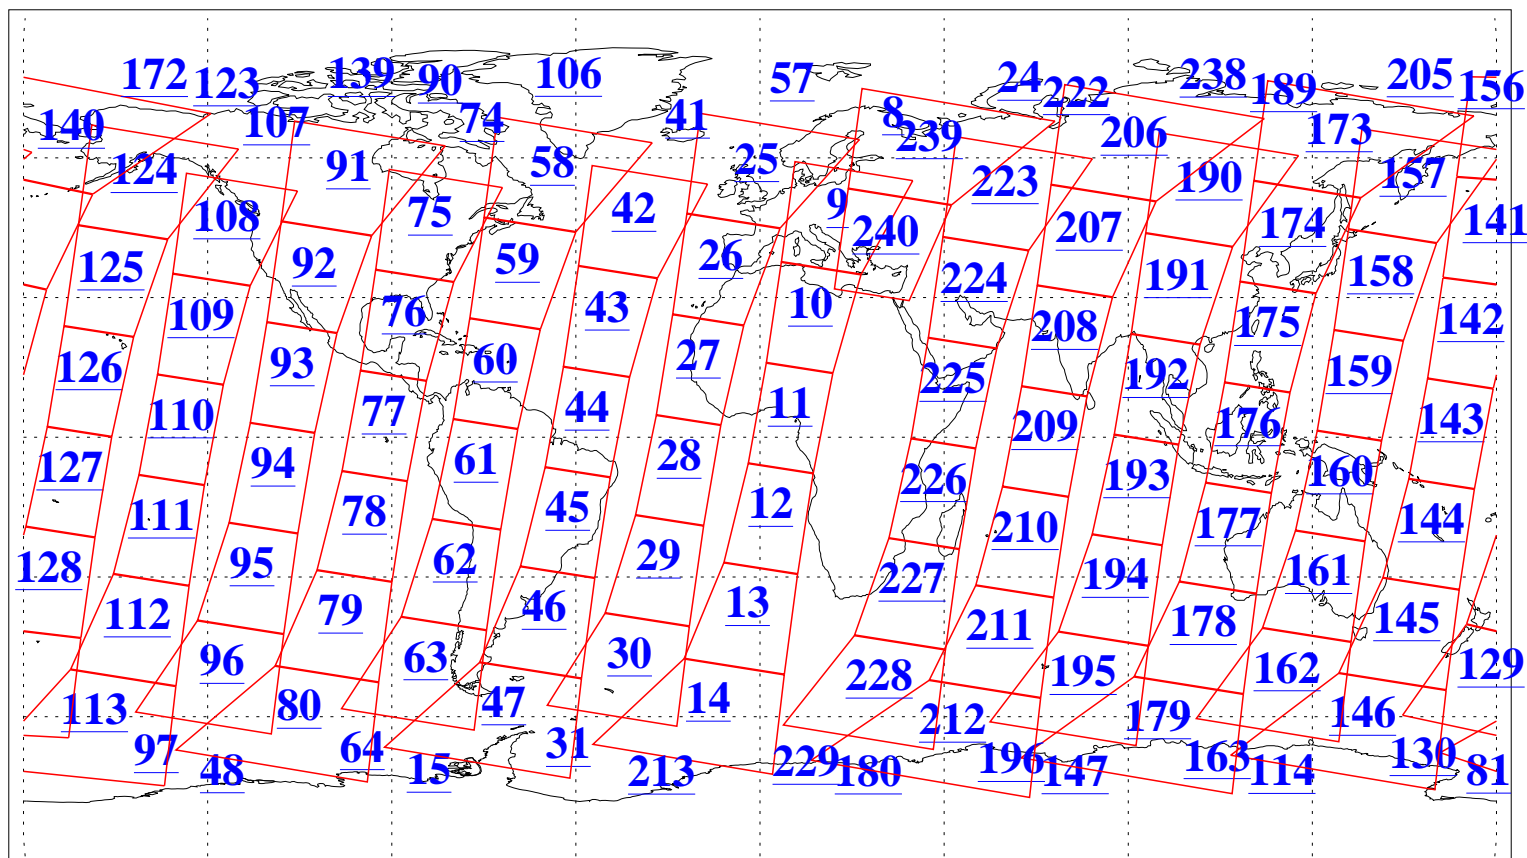

L1B Availability
AMSU Granules: 240
HSB Granules: 0
AIRS Granules: 240

30 May 2007
DoY 150
Aqua Day 1852
Granules: 1 to 120

Granules: 121 to 240

Legend: AMSU Available, HSB Available, AIRS Available

L1B Availability
AMSU Granules: 240
HSB Granules: 0
AIRS Granules: 240

30 May 2007
DoY 150
Aqua Day 1852
Ascending Granules

Descending Granules

Legend: AMSU Available, HSB Available, AIRS Available

L1B Availability
AMSU Granules: 240
HSB Granules: 0
AIRS Granules: 240

30 May 2007
DoY 150
Aqua Day 1852

Northern Hemisphere Granules

Southern Hemisphere Granules

Legend: AMSU Available, HSB Available, AIRS Available