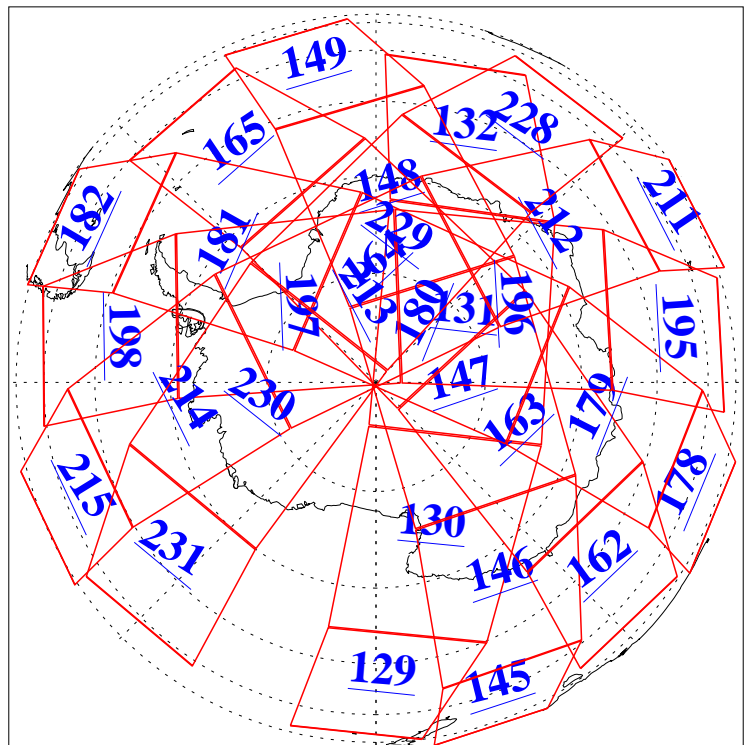

L1B Availability
AMSU Granules: 240
HSB Granules: 0
AIRS Granules: 240

30 May 2007
DoY 150
Aqua Day 1852
Granules: 1 to 120

Granules: 121 to 240

Legend: AMSU Available, HSB Available, AIRS Available

L1B Availability
AMSU Granules: 240
HSB Granules: 0
AIRS Granules: 240

30 May 2007
DoY 150
Aqua Day 1852
Ascending Granules

Descending Granules

Legend: AMSU Available, HSB Available, AIRS Available

L1B Availability
AMSU Granules: 240
HSB Granules: 0
AIRS Granules: 240

30 May 2007
DoY 150
Aqua Day 1852

Northern Hemisphere Granules

Southern Hemisphere Granules

Legend: AMSU Available, HSB Available, AIRS Available