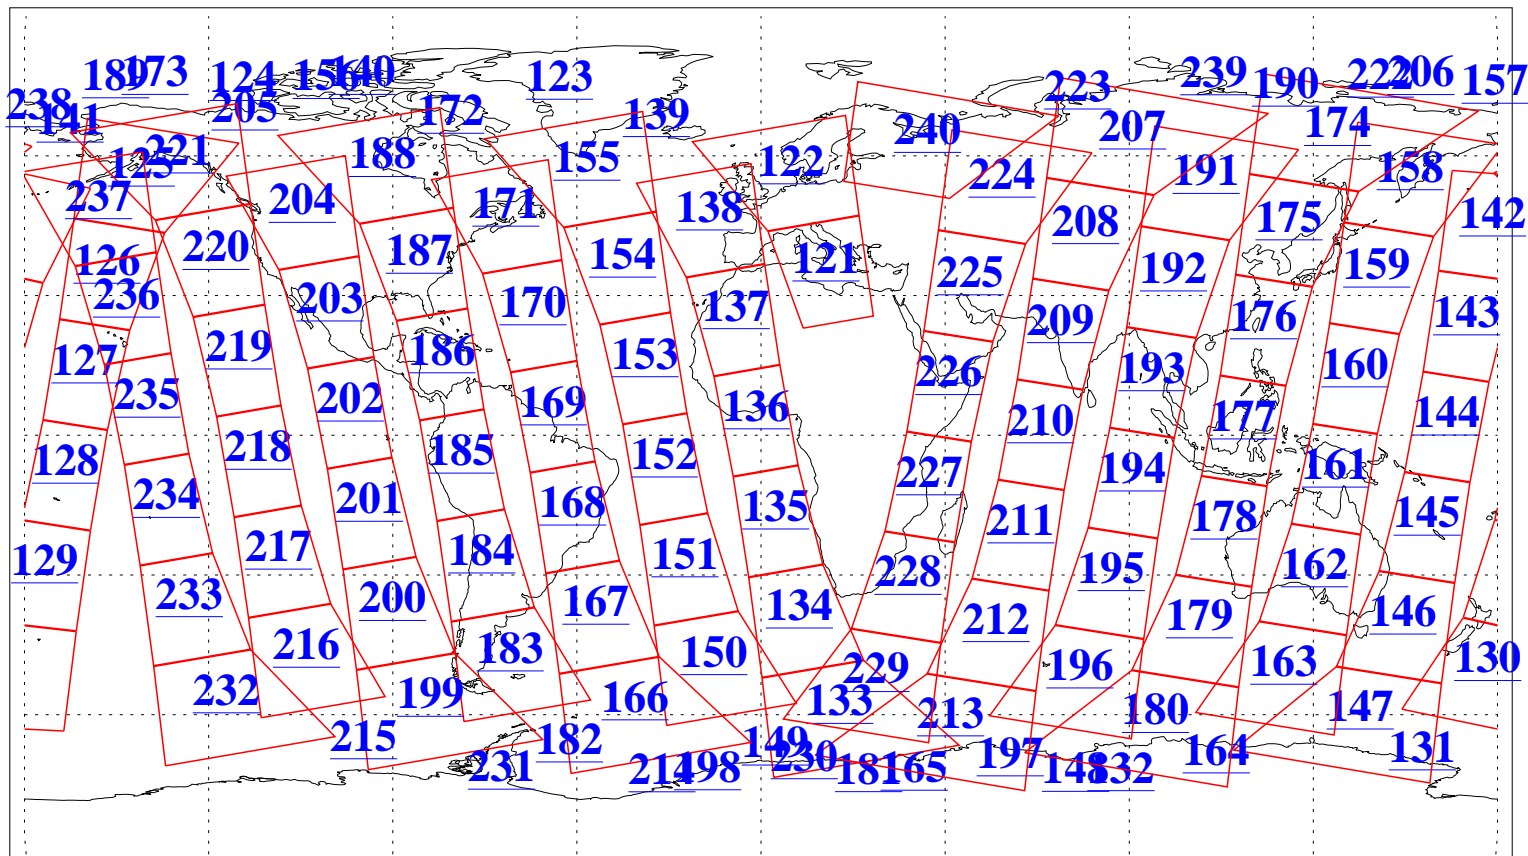

L1B Availability
AMSU Granules: 240
HSB Granules: 0
AIRS Granules: 240

19 Apr 2007
DoY 109
Aqua Day 1811
Granules: 1 to 120

Granules: 121 to 240

Legend: AMSU Available, *HSB Available*, *AIRS Available*

L1B Availability
AMSU Granules: 240
HSB Granules: 0
AIRS Granules: 240

19 Apr 2007
DoY 109
Aqua Day 1811
Ascending Granules

Descending Granules

Legend: AMSU Available, HSB Available, AIRS Available

L1B Availability
AMSU Granules: 240
HSB Granules: 0
AIRS Granules: 240

19 Apr 2007
DoY 109
Aqua Day 1811

Northern Hemisphere Granules

Southern Hemisphere Granules

Legend: AMSU Available, HSB Available, AIRS Available