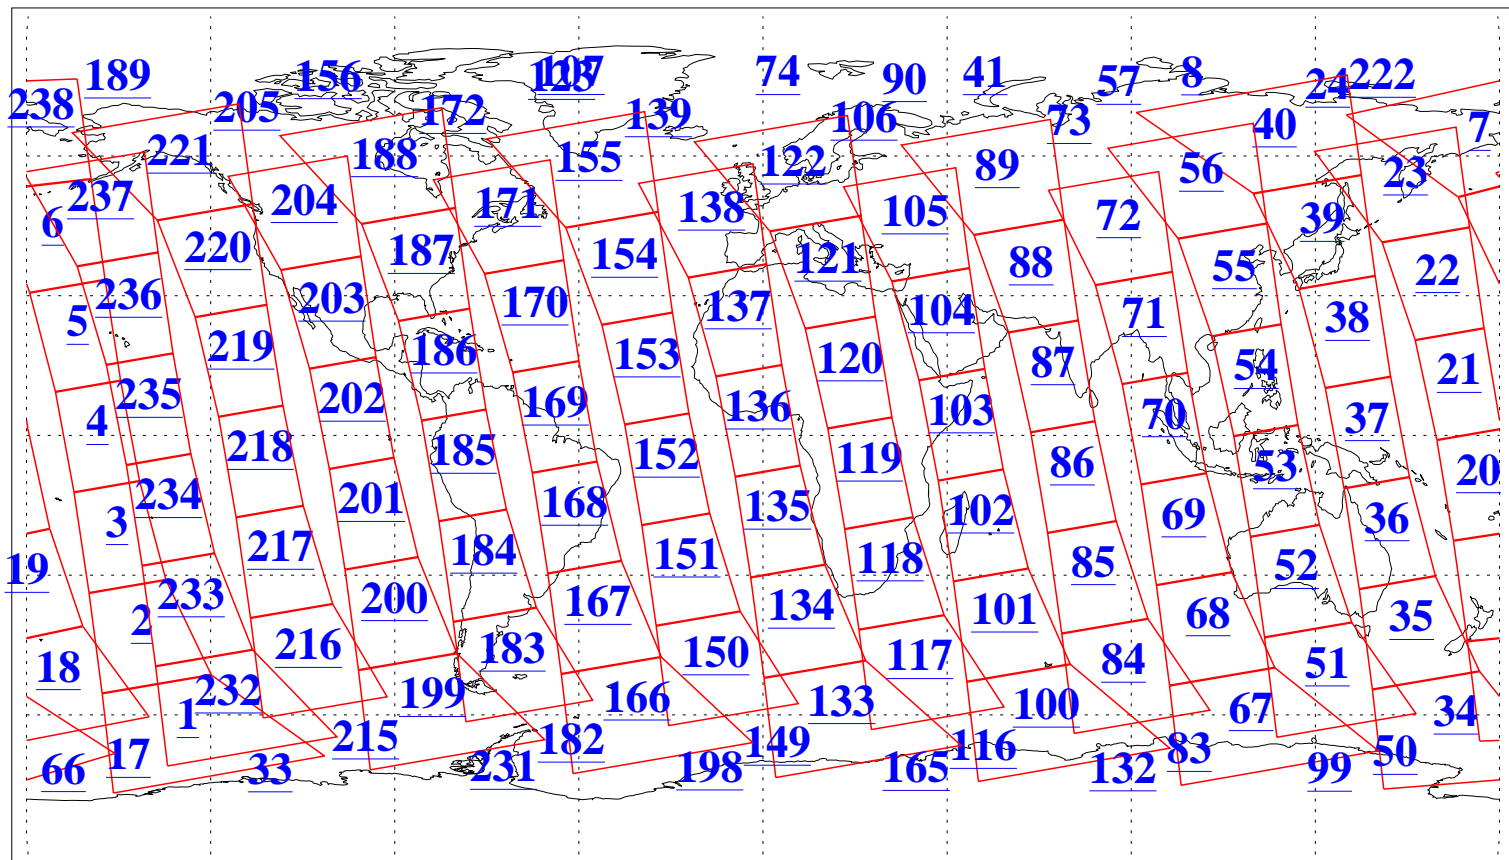

L1B Availability
AMSU Granules: 240
HSB Granules: 0
AIRS Granules: 240

19 Apr 2007
DoY 109
Aqua Day 1811
Granules: 1 to 120

Granules: 121 to 240

Legend: AMSU Available, *HSB Available*, *AIRS Available*

L1B Availability
AMSU Granules: 240
HSB Granules: 0
AIRS Granules: 240

19 Apr 2007
DoY 109
Aqua Day 1811
Ascending Granules

Descending Granules

Legend: AMSU Available, HSB Available, AIRS Available

L1B Availability
AMSU Granules: 240
HSB Granules: 0
AIRS Granules: 240

19 Apr 2007
DoY 109
Aqua Day 1811

Northern Hemisphere Granules

Southern Hemisphere Granules

Legend: AMSU Available, HSB Available, AIRS Available