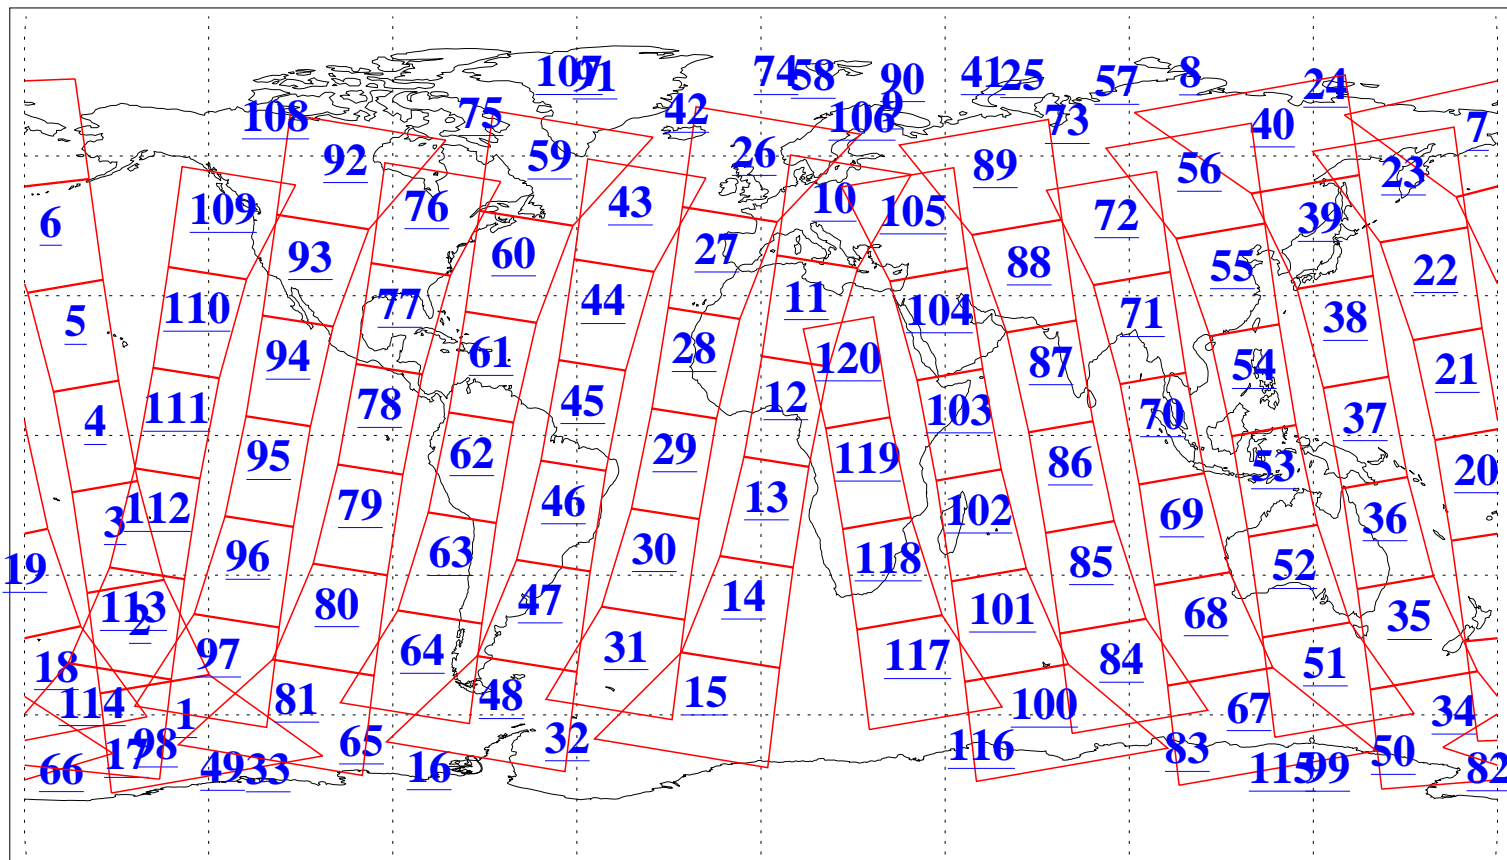

L1B Availability
AMSU Granules: 240
HSB Granules: 0
AIRS Granules: 240

19 Apr 2007
DoY 109
Aqua Day 1811
Granules: 1 to 120

Granules: 121 to 240

Legend: AMSU Available, *HSB Available*, *AIRS Available*

L1B Availability
AMSU Granules: 240
HSB Granules: 0
AIRS Granules: 240

19 Apr 2007
DoY 109
Aqua Day 1811
Ascending Granules

Descending Granules

Legend: AMSU Available, HSB Available, AIRS Available

L1B Availability
AMSU Granules: 240
HSB Granules: 0
AIRS Granules: 240

19 Apr 2007
DoY 109
Aqua Day 1811

Northern Hemisphere Granules

Southern Hemisphere Granules

Legend: AMSU Available, HSB Available, AIRS Available