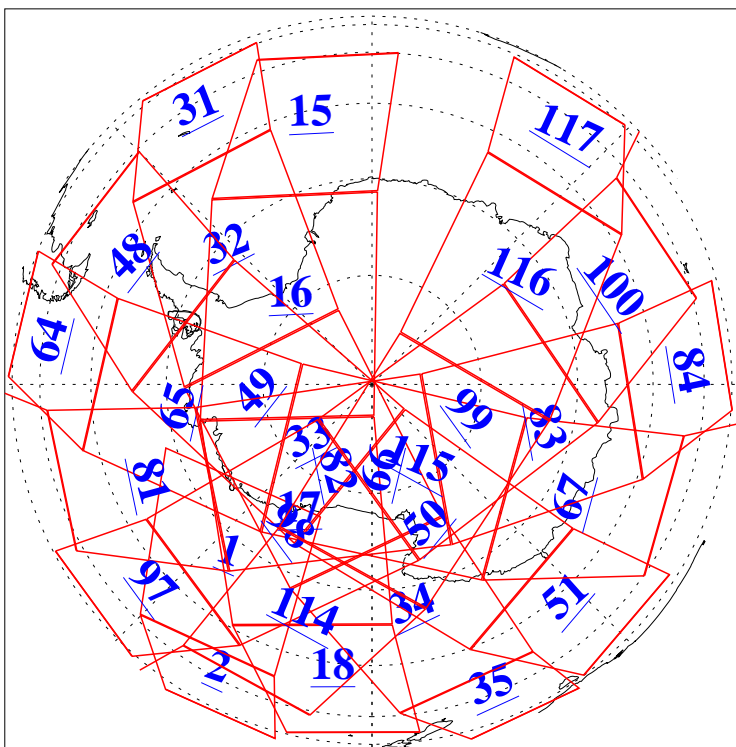

L1B Availability
AMSU Granules: 240
HSB Granules: 0
AIRS Granules: 240

19 Apr 2007
DoY 109
Aqua Day 1811
Granules: 1 to 120

Granules: 121 to 240

Legend: AMSU Available, *HSB Available*, *AIRS Available*

L1B Availability
AMSU Granules: 240
HSB Granules: 0
AIRS Granules: 240

19 Apr 2007
DoY 109
Aqua Day 1811
Ascending Granules

Descending Granules

Legend: AMSU Available, HSB Available, AIRS Available

L1B Availability
AMSU Granules: 240
HSB Granules: 0
AIRS Granules: 240

19 Apr 2007
DoY 109
Aqua Day 1811

Northern Hemisphere Granules

Southern Hemisphere Granules

Legend: AMSU Available, HSB Available, AIRS Available