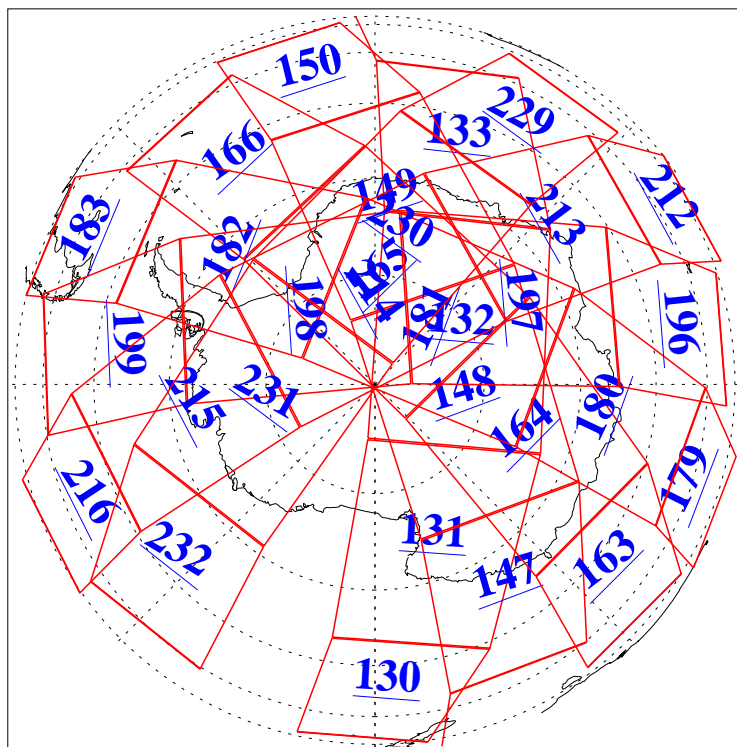

L1B Availability
AMSU Granules: 240
HSB Granules: 0
AIRS Granules: 240

19 Apr 2007
DoY 109
Aqua Day 1811
Granules: 1 to 120

Granules: 121 to 240

Legend: AMSU Available, *HSB Available*, *AIRS Available*

L1B Availability
AMSU Granules: 240
HSB Granules: 0
AIRS Granules: 240

19 Apr 2007
DoY 109
Aqua Day 1811
Ascending Granules

Descending Granules

Legend: AMSU Available, HSB Available, AIRS Available

L1B Availability
AMSU Granules: 240
HSB Granules: 0
AIRS Granules: 240

19 Apr 2007
DoY 109
Aqua Day 1811

Northern Hemisphere Granules

Southern Hemisphere Granules

Legend: AMSU Available, HSB Available, AIRS Available