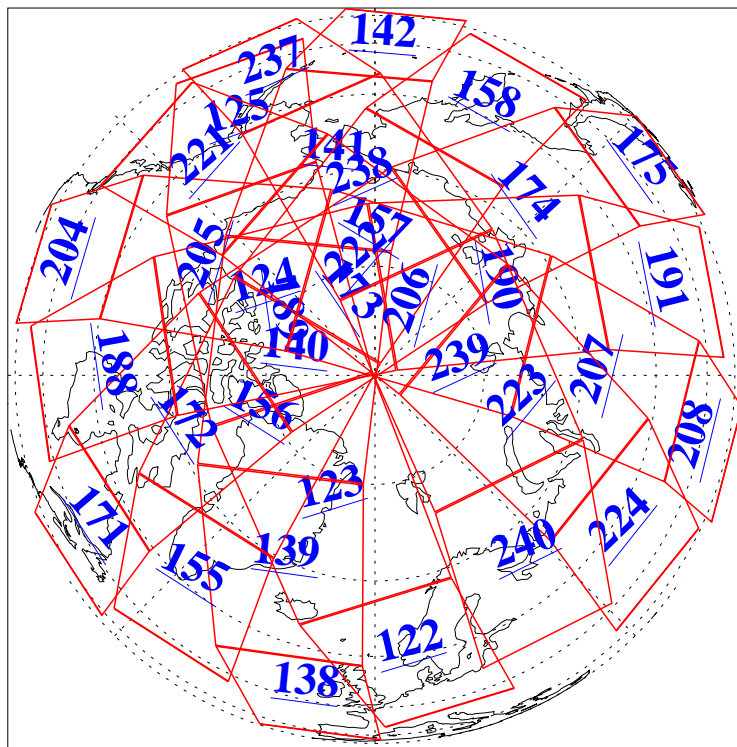

L1B Availability
AMSU Granules: 240
HSB Granules: 0
AIRS Granules: 240

19 Apr 2007
DoY 109
Aqua Day 1811
Granules: 1 to 120

Granules: 121 to 240

Legend: AMSU Available, *HSB Available*, *AIRS Available*

L1B Availability
AMSU Granules: 240
HSB Granules: 0
AIRS Granules: 240

19 Apr 2007
DoY 109
Aqua Day 1811
Ascending Granules

Descending Granules

Legend: AMSU Available, HSB Available, AIRS Available

L1B Availability
AMSU Granules: 240
HSB Granules: 0
AIRS Granules: 240

19 Apr 2007
DoY 109
Aqua Day 1811

Northern Hemisphere Granules

Southern Hemisphere Granules

Legend: AMSU Available, HSB Available, AIRS Available