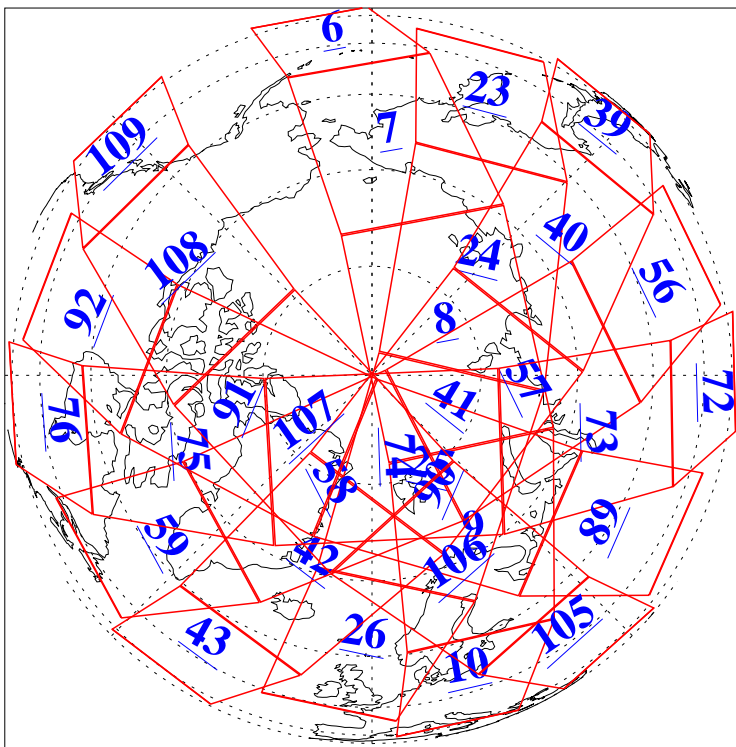

L1B Availability
AMSU Granules: 240
HSB Granules: 0
AIRS Granules: 240

19 Apr 2007
DoY 109
Aqua Day 1811
Granules: 1 to 120

Granules: 121 to 240

Legend: AMSU Available, *HSB Available*, *AIRS Available*

L1B Availability
AMSU Granules: 240
HSB Granules: 0
AIRS Granules: 240

19 Apr 2007
DoY 109
Aqua Day 1811
Ascending Granules

Descending Granules

Legend: AMSU Available, HSB Available, AIRS Available

L1B Availability
AMSU Granules: 240
HSB Granules: 0
AIRS Granules: 240

19 Apr 2007
DoY 109
Aqua Day 1811

Northern Hemisphere Granules

Southern Hemisphere Granules

Legend: AMSU Available, HSB Available, AIRS Available