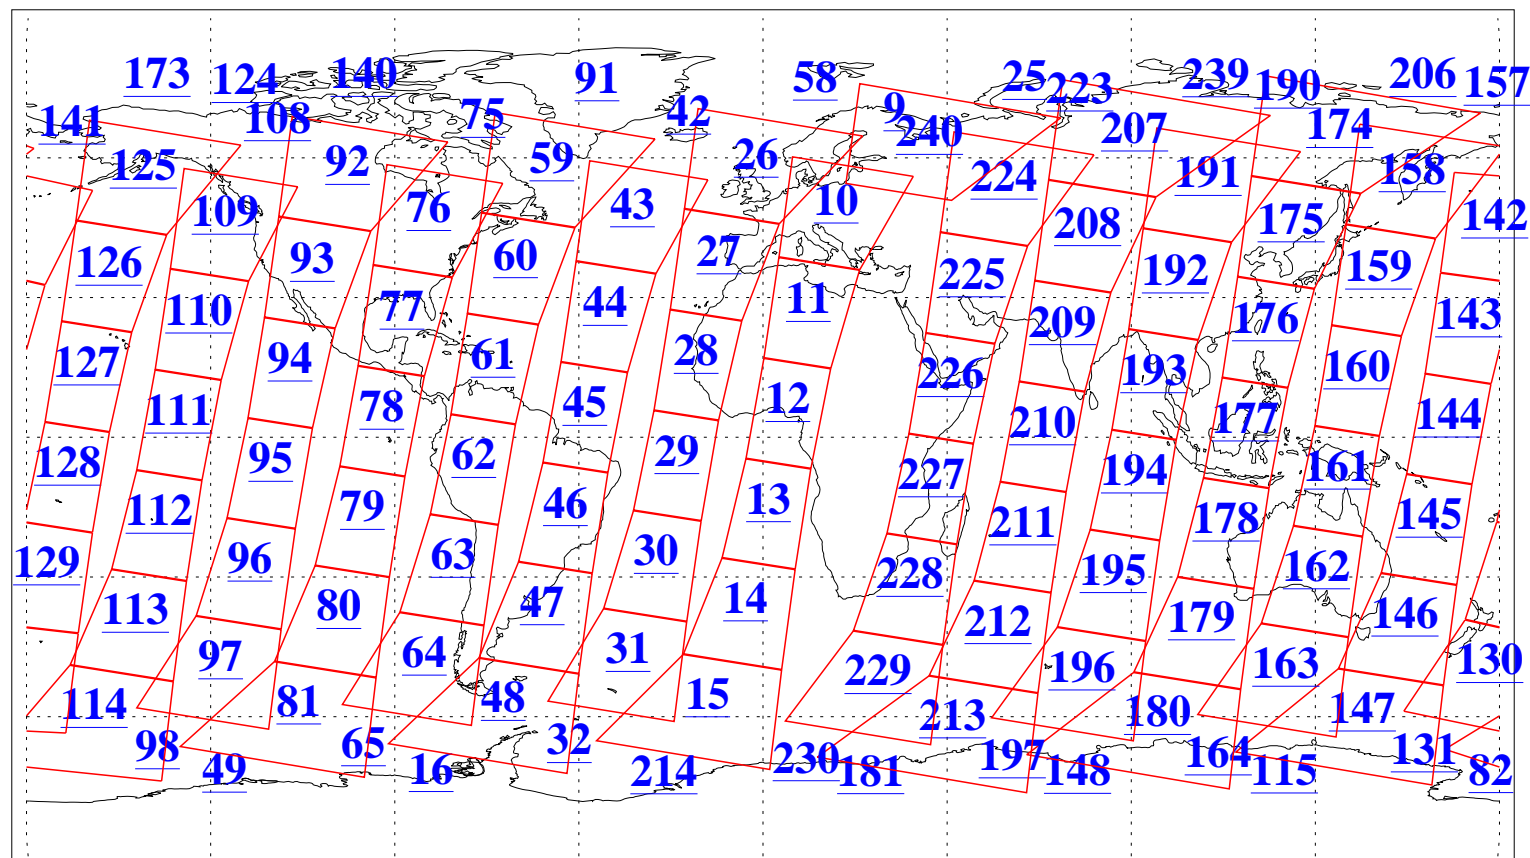

L1B Availability
AMSU Granules: 240
HSB Granules: 0
AIRS Granules: 240

19 Apr 2007
DoY 109
Aqua Day 1811
Granules: 1 to 120

Granules: 121 to 240

Legend: AMSU Available, *HSB Available*, *AIRS Available*

L1B Availability
AMSU Granules: 240
HSB Granules: 0
AIRS Granules: 240

19 Apr 2007
DoY 109
Aqua Day 1811
Ascending Granules

Descending Granules

Legend: AMSU Available, HSB Available, AIRS Available

L1B Availability
AMSU Granules: 240
HSB Granules: 0
AIRS Granules: 240

19 Apr 2007
DoY 109
Aqua Day 1811

Northern Hemisphere Granules

Southern Hemisphere Granules

Legend: AMSU Available, HSB Available, AIRS Available