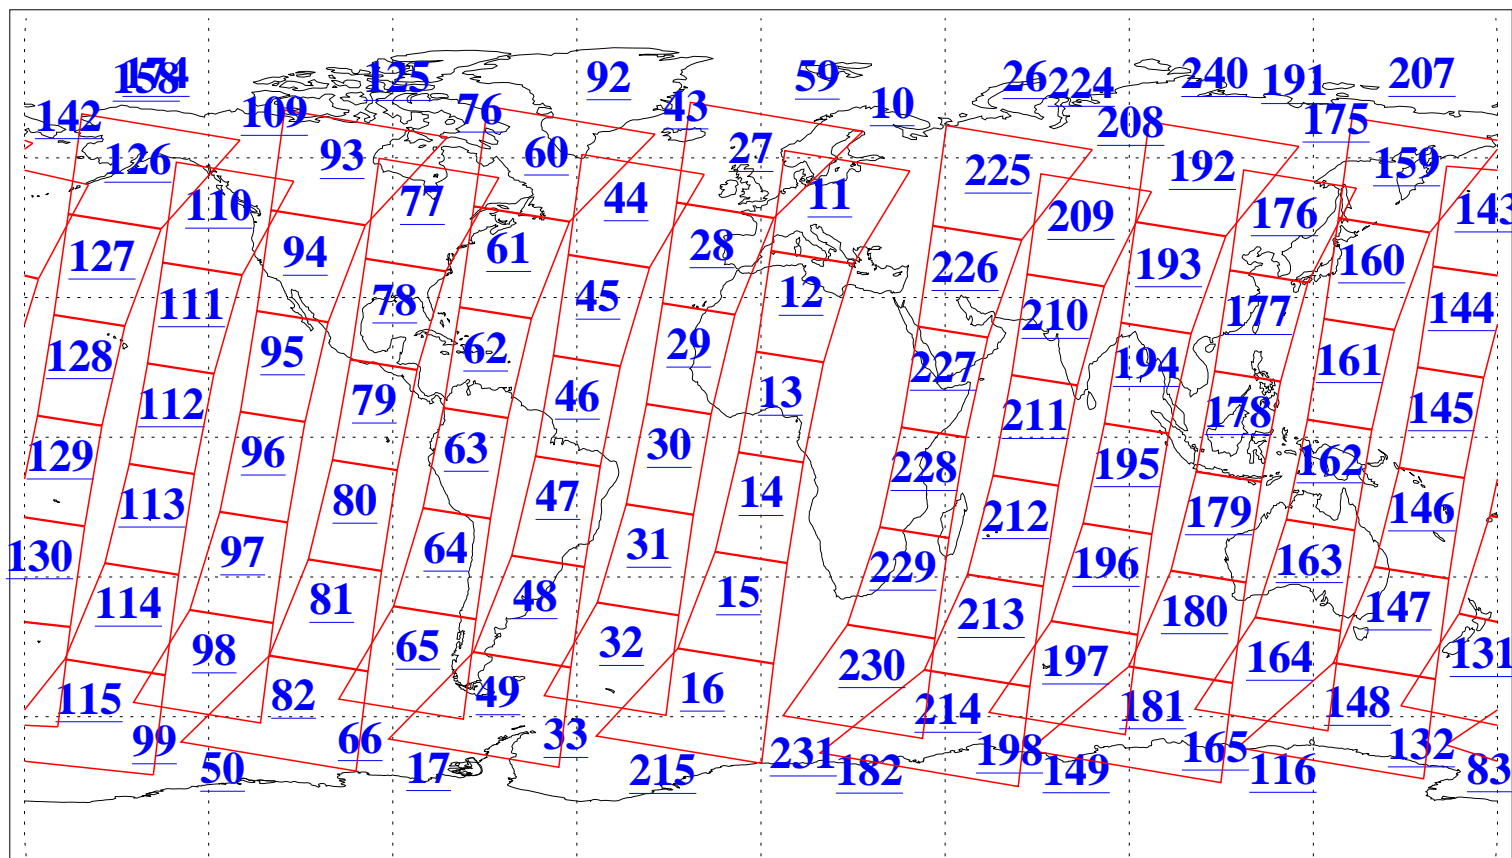

L1B Availability
AMSU Granules: 240
HSB Granules: 0
AIRS Granules: 240

9 Mar 2007
DoY 68
Aqua Day 1770
Granules: 1 to 120

Granules: 121 to 240

Legend: AMSU Available, HSB Available, AIRS Available

L1B Availability
AMSU Granules: 240
HSB Granules: 0
AIRS Granules: 240

9 Mar 2007
DoY 68
Aqua Day 1770
Ascending Granules

Descending Granules

Legend: AMSU Available, HSB Available, AIRS Available

L1B Availability
 AMSU Granules: 240
 HSB Granules: 0
 AIRS Granules: 240

9 Mar 2007
 DoY 68
 Aqua Day 1770

Northern Hemisphere Granules

Southern Hemisphere Granules

Legend: AMSU Available, HSB Available, AIRS Available