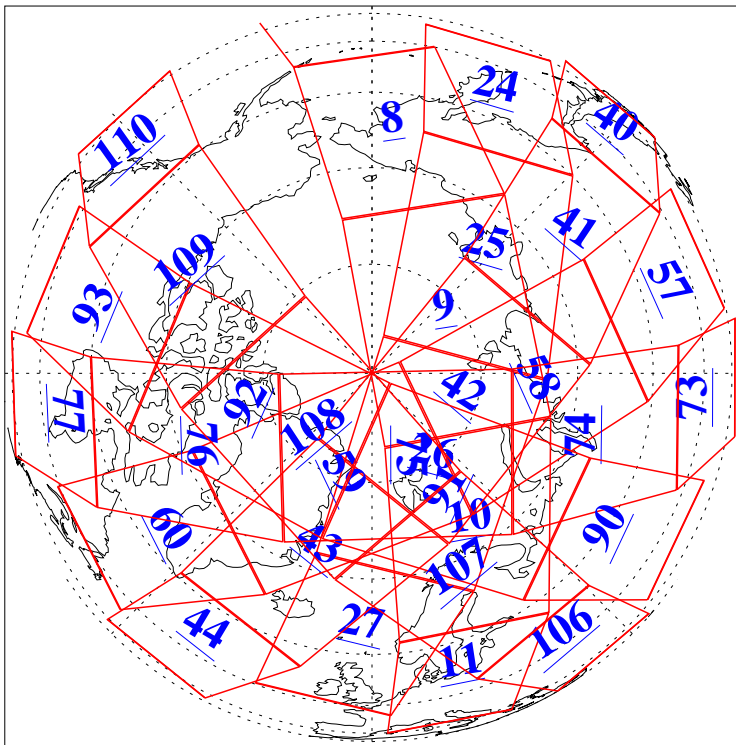

L1B Availability
AMSU Granules: 240
HSB Granules: 0
AIRS Granules: 240

9 Mar 2007
DoY 68
Aqua Day 1770
Granules: 1 to 120

Granules: 121 to 240

Legend: AMSU Available, HSB Available, AIRS Available

L1B Availability
AMSU Granules: 240
HSB Granules: 0
AIRS Granules: 240

9 Mar 2007
DoY 68
Aqua Day 1770
Ascending Granules

Descending Granules

Legend: AMSU Available, HSB Available, AIRS Available

L1B Availability
 AMSU Granules: 240
 HSB Granules: 0
 AIRS Granules: 240

9 Mar 2007
 DoY 68
 Aqua Day 1770

Northern Hemisphere Granules

Southern Hemisphere Granules

Legend: AMSU Available, HSB Available, AIRS Available