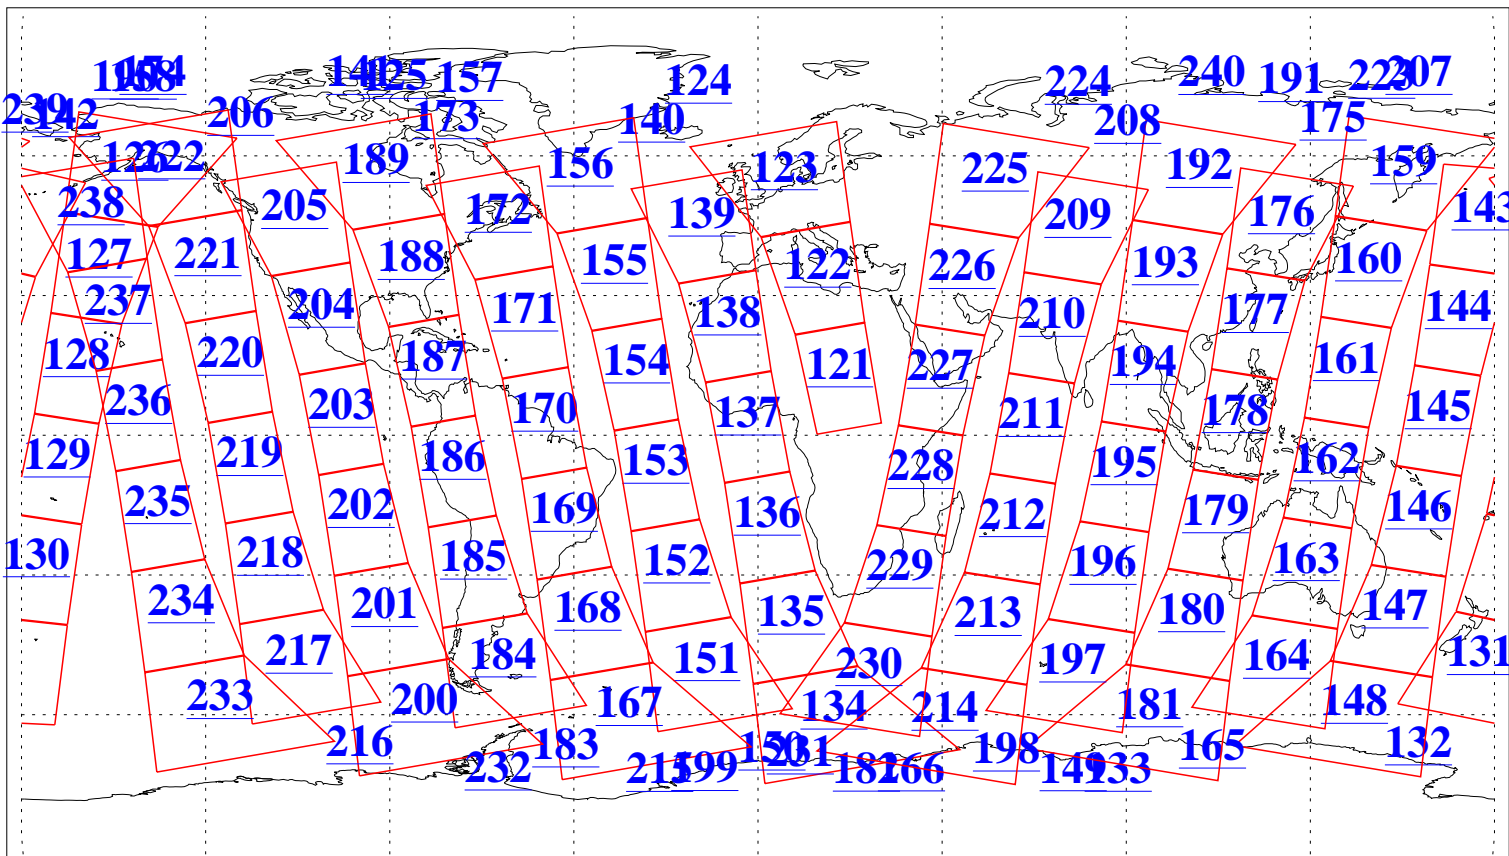

L1B Availability
AMSU Granules: 240
HSB Granules: 0
AIRS Granules: 240

9 Mar 2007
DoY 68
Aqua Day 1770
Granules: 1 to 120

Granules: 121 to 240

Legend: AMSU Available, HSB Available, AIRS Available

L1B Availability
AMSU Granules: 240
HSB Granules: 0
AIRS Granules: 240

9 Mar 2007
DoY 68
Aqua Day 1770
Ascending Granules

Descending Granules

Legend: AMSU Available, HSB Available, AIRS Available

L1B Availability
 AMSU Granules: 240
 HSB Granules: 0
 AIRS Granules: 240

9 Mar 2007
 DoY 68
 Aqua Day 1770

Northern Hemisphere Granules

Southern Hemisphere Granules

Legend: AMSU Available, HSB Available, AIRS Available