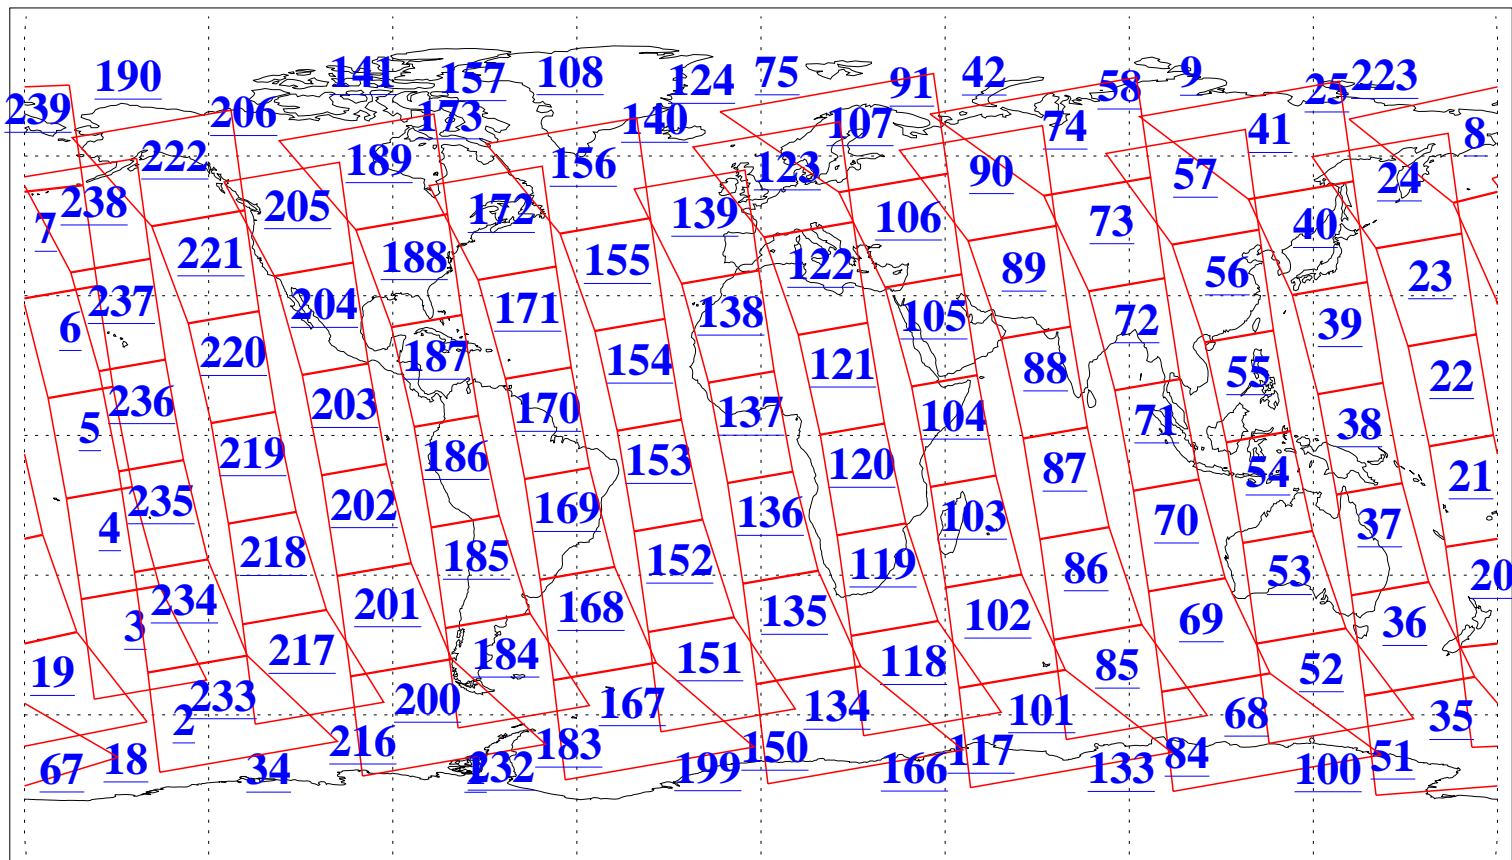

L1B Availability
AMSU Granules: 240
HSB Granules: 0
AIRS Granules: 240

9 Mar 2007
DoY 68
Aqua Day 1770
Granules: 1 to 120

Granules: 121 to 240

Legend: AMSU Available, HSB Available, AIRS Available

L1B Availability
AMSU Granules: 240
HSB Granules: 0
AIRS Granules: 240

9 Mar 2007
DoY 68
Aqua Day 1770
Ascending Granules

Descending Granules

Legend: AMSU Available, HSB Available, AIRS Available

L1B Availability
 AMSU Granules: 240
 HSB Granules: 0
 AIRS Granules: 240

9 Mar 2007
 DoY 68
 Aqua Day 1770

Northern Hemisphere Granules

Southern Hemisphere Granules

Legend: AMSU Available, HSB Available, AIRS Available