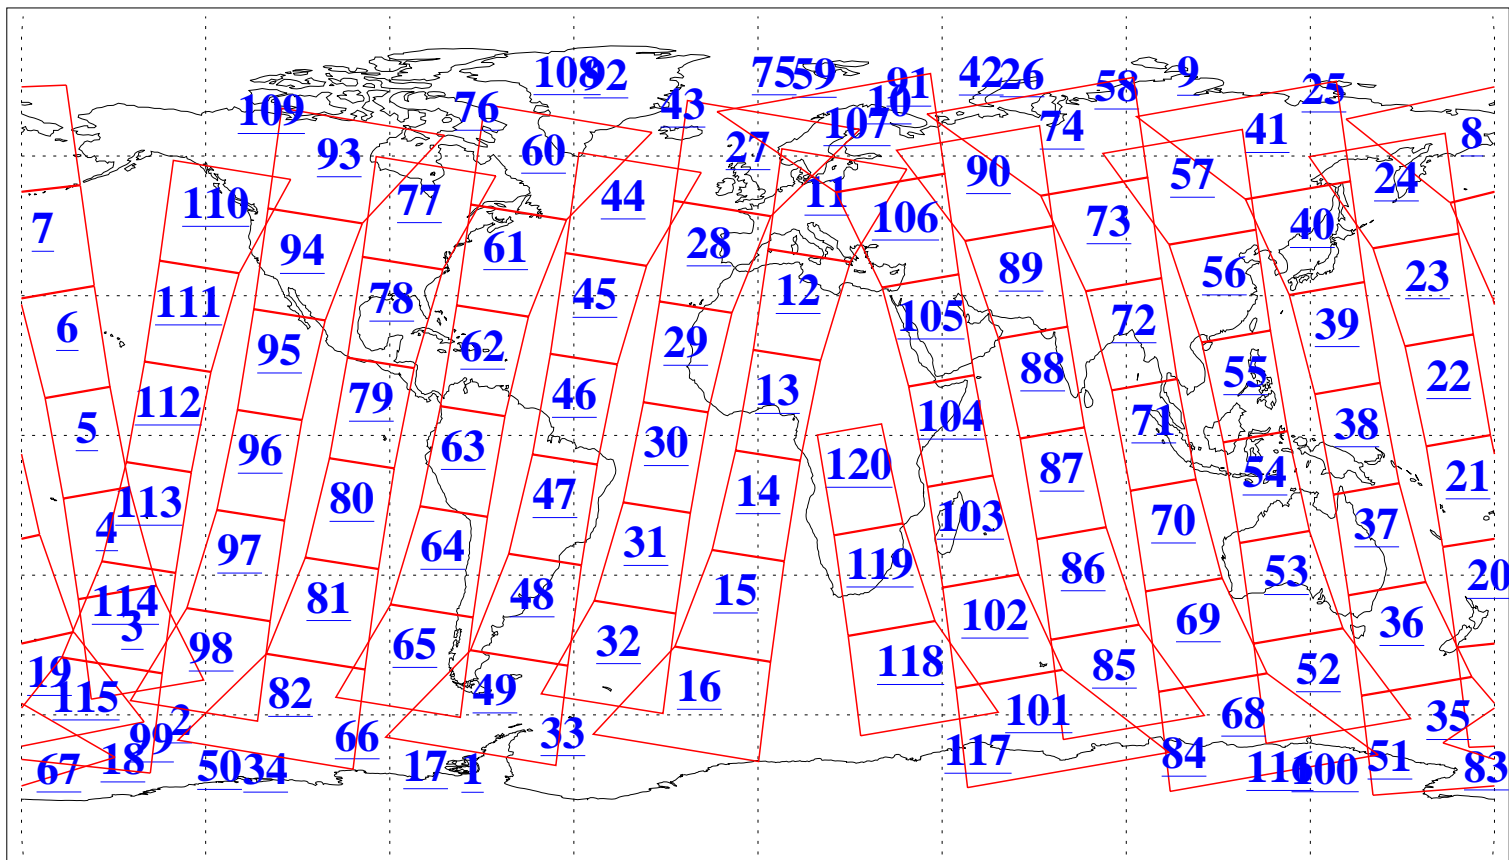

L1B Availability
AMSU Granules: 240
HSB Granules: 0
AIRS Granules: 240

9 Mar 2007
DoY 68
Aqua Day 1770
Granules: 1 to 120

Granules: 121 to 240

Legend: AMSU Available, HSB Available, AIRS Available

L1B Availability
AMSU Granules: 240
HSB Granules: 0
AIRS Granules: 240

9 Mar 2007
DoY 68
Aqua Day 1770
Ascending Granules

Descending Granules

Legend: AMSU Available, HSB Available, AIRS Available

L1B Availability
 AMSU Granules: 240
 HSB Granules: 0
 AIRS Granules: 240

9 Mar 2007
 DoY 68
 Aqua Day 1770

Northern Hemisphere Granules

Southern Hemisphere Granules

Legend: AMSU Available, HSB Available, AIRS Available