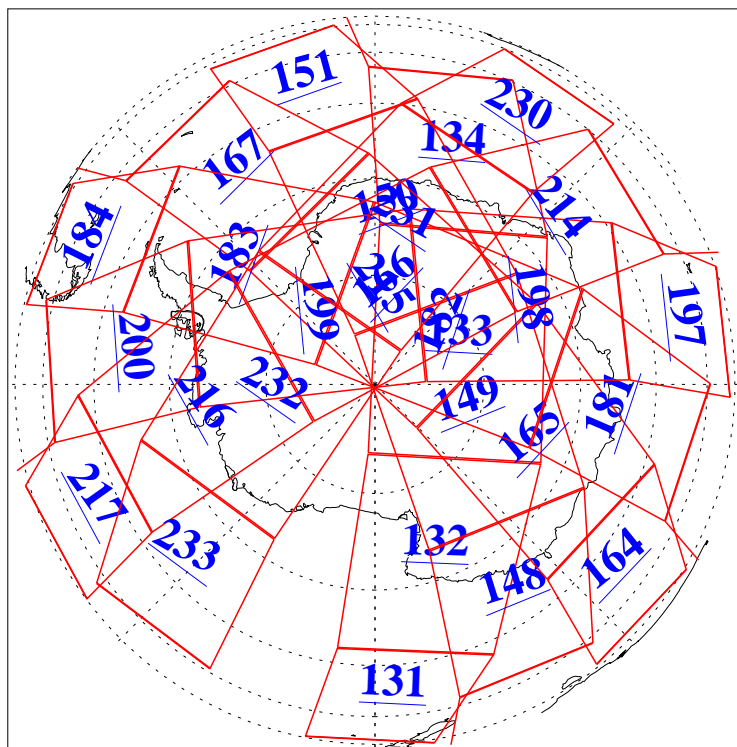

L1B Availability
AMSU Granules: 240
HSB Granules: 0
AIRS Granules: 240

9 Mar 2007
DoY 68
Aqua Day 1770
Granules: 1 to 120

Granules: 121 to 240

Legend: AMSU Available, HSB Available, AIRS Available

L1B Availability
AMSU Granules: 240
HSB Granules: 0
AIRS Granules: 240

9 Mar 2007
DoY 68
Aqua Day 1770
Ascending Granules

Descending Granules

Legend: AMSU Available, HSB Available, AIRS Available

L1B Availability
 AMSU Granules: 240
 HSB Granules: 0
 AIRS Granules: 240

9 Mar 2007
 DoY 68
 Aqua Day 1770

Northern Hemisphere Granules

Southern Hemisphere Granules

Legend: AMSU Available, HSB Available, AIRS Available