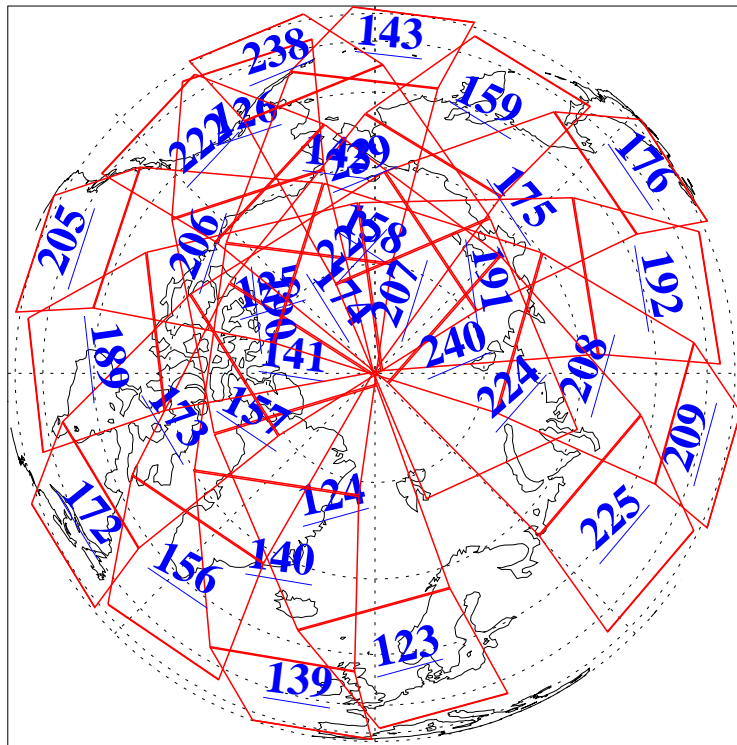

L1B Availability
AMSU Granules: 240
HSB Granules: 0
AIRS Granules: 240

9 Mar 2007
DoY 68
Aqua Day 1770
Granules: 1 to 120

Granules: 121 to 240

Legend: AMSU Available, HSB Available, AIRS Available

L1B Availability
AMSU Granules: 240
HSB Granules: 0
AIRS Granules: 240

9 Mar 2007
DoY 68
Aqua Day 1770
Ascending Granules

Descending Granules

Legend: AMSU Available, HSB Available, AIRS Available

L1B Availability
 AMSU Granules: 240
 HSB Granules: 0
 AIRS Granules: 240

9 Mar 2007
 DoY 68
 Aqua Day 1770

Northern Hemisphere Granules

Southern Hemisphere Granules

Legend: AMSU Available, HSB Available, AIRS Available