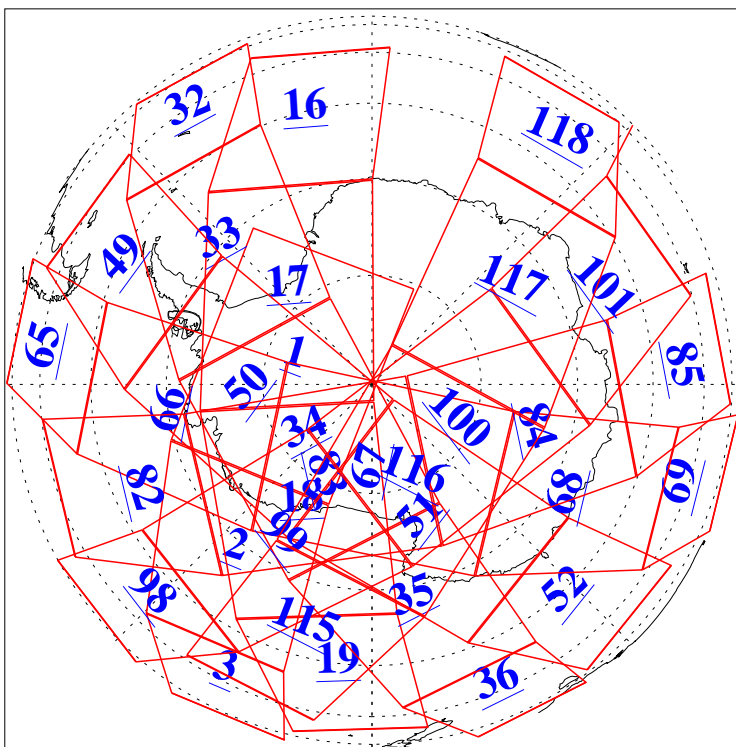

L1B Availability
AMSU Granules: 240
HSB Granules: 0
AIRS Granules: 240

9 Mar 2007
DoY 68
Aqua Day 1770
Granules: 1 to 120

Granules: 121 to 240

Legend: AMSU Available, HSB Available, AIRS Available

L1B Availability
AMSU Granules: 240
HSB Granules: 0
AIRS Granules: 240

9 Mar 2007
DoY 68
Aqua Day 1770
Ascending Granules

Descending Granules

Legend: AMSU Available, HSB Available, AIRS Available

L1B Availability
 AMSU Granules: 240
 HSB Granules: 0
 AIRS Granules: 240

9 Mar 2007
 DoY 68
 Aqua Day 1770

Northern Hemisphere Granules

Southern Hemisphere Granules

Legend: AMSU Available, HSB Available, AIRS Available