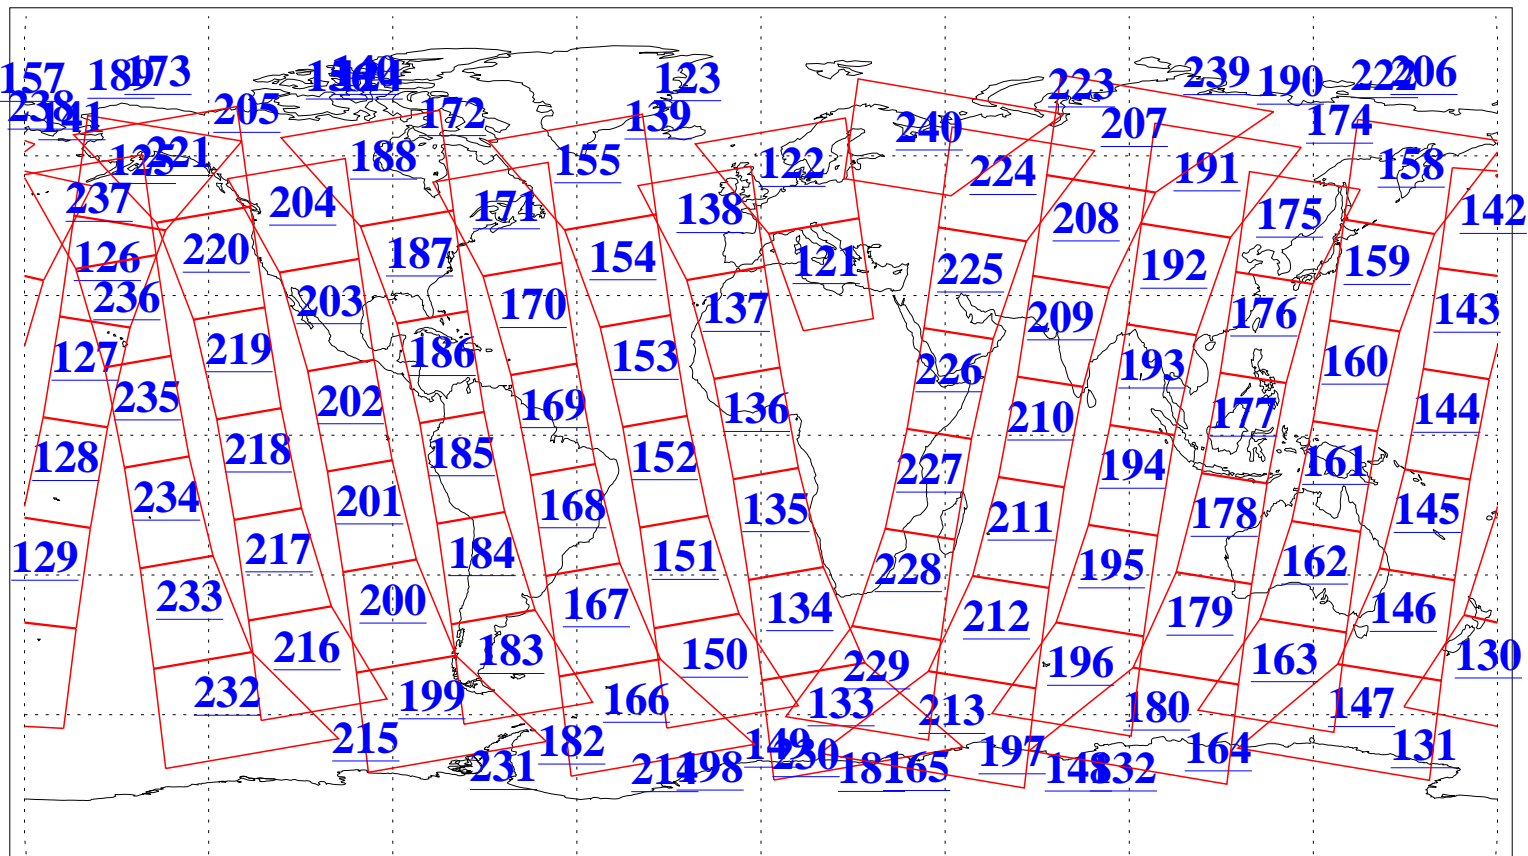

L1B Availability
AMSU Granules: 240
HSB Granules: 0
AIRS Granules: 240

2 Mar 2007
DoY 61
Aqua Day 1763
Granules: 1 to 120

Granules: 121 to 240

Legend: AMSU Available, HSB Available, AIRS Available

L1B Availability
AMSU Granules: 240
HSB Granules: 0
AIRS Granules: 240

2 Mar 2007
DoY 61
Aqua Day 1763
Ascending Granules

Descending Granules

Legend: AMSU Available, HSB Available, AIRS Available

L1B Availability
 AMSU Granules: 240
 HSB Granules: 0
 AIRS Granules: 240

2 Mar 2007
 DoY 61
 Aqua Day 1763

Northern Hemisphere Granules

Southern Hemisphere Granules

Legend: AMSU Available, HSB Available, AIRS Available