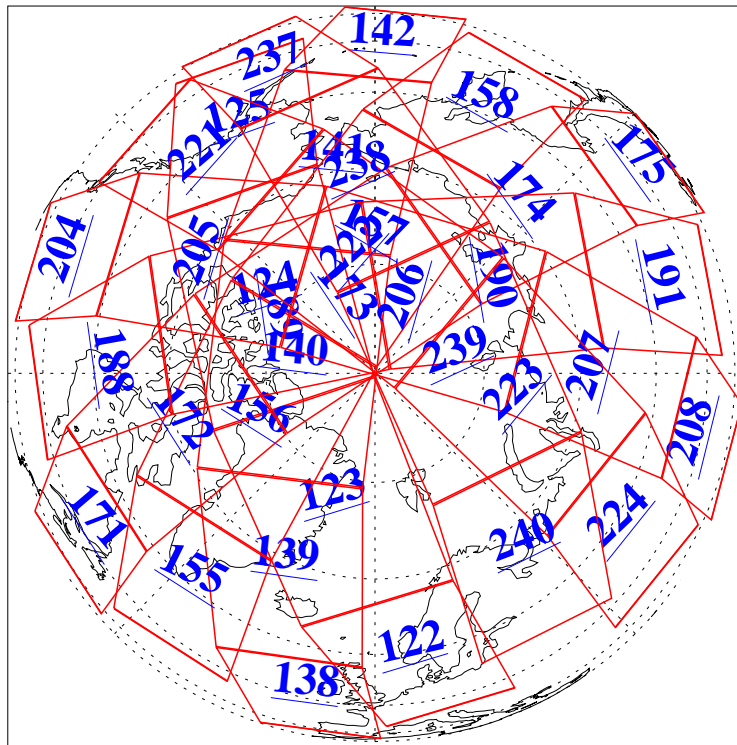

L1B Availability
AMSU Granules: 240
HSB Granules: 0
AIRS Granules: 240

2 Mar 2007
DoY 61
Aqua Day 1763
Granules: 1 to 120

Granules: 121 to 240

Legend: AMSU Available, HSB Available, AIRS Available

L1B Availability
AMSU Granules: 240
HSB Granules: 0
AIRS Granules: 240

2 Mar 2007
DoY 61
Aqua Day 1763
Ascending Granules

Descending Granules

Legend: AMSU Available, HSB Available, AIRS Available

L1B Availability
 AMSU Granules: 240
 HSB Granules: 0
 AIRS Granules: 240

2 Mar 2007
 DoY 61
 Aqua Day 1763

Northern Hemisphere Granules

Southern Hemisphere Granules

Legend: AMSU Available, HSB Available, AIRS Available