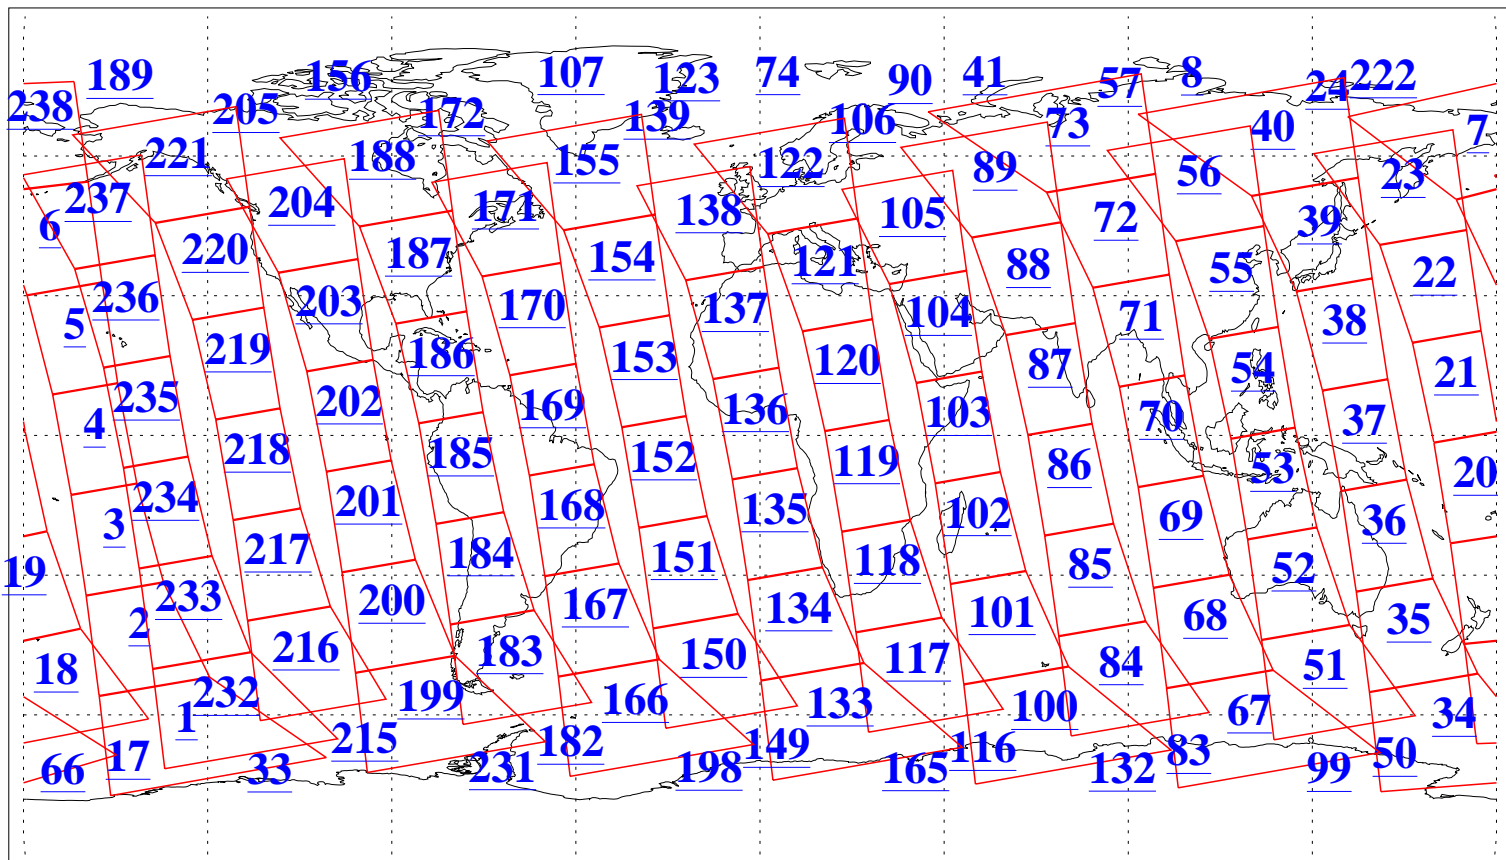

L1B Availability
AMSU Granules: 240
HSB Granules: 0
AIRS Granules: 240

2 Mar 2007
DoY 61
Aqua Day 1763
Granules: 1 to 120

Granules: 121 to 240

Legend: AMSU Available, HSB Available, AIRS Available

L1B Availability
AMSU Granules: 240
HSB Granules: 0
AIRS Granules: 240

2 Mar 2007
DoY 61
Aqua Day 1763
Ascending Granules

Descending Granules

Legend: AMSU Available, HSB Available, AIRS Available

L1B Availability
 AMSU Granules: 240
 HSB Granules: 0
 AIRS Granules: 240

2 Mar 2007
 DoY 61
 Aqua Day 1763

Northern Hemisphere Granules

Southern Hemisphere Granules

Legend: AMSU Available, HSB Available, AIRS Available