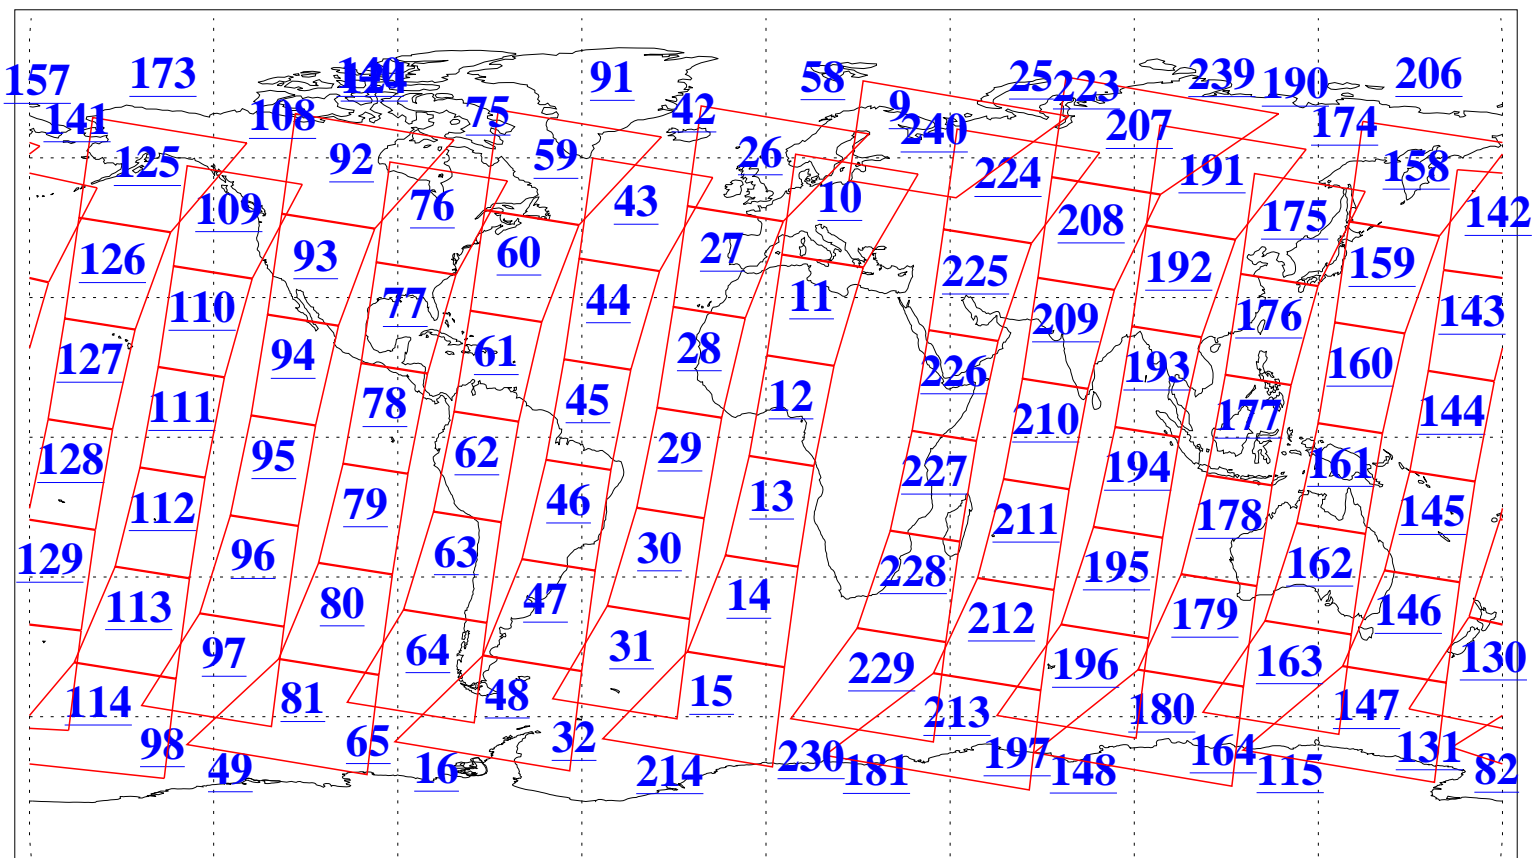

L1B Availability
AMSU Granules: 240
HSB Granules: 0
AIRS Granules: 240

2 Mar 2007
DoY 61
Aqua Day 1763
Granules: 1 to 120

Granules: 121 to 240

Legend: AMSU Available, HSB Available, AIRS Available

L1B Availability
AMSU Granules: 240
HSB Granules: 0
AIRS Granules: 240

2 Mar 2007
DoY 61
Aqua Day 1763
Ascending Granules

Descending Granules

Legend: AMSU Available, HSB Available, AIRS Available

L1B Availability
 AMSU Granules: 240
 HSB Granules: 0
 AIRS Granules: 240

2 Mar 2007
 DoY 61
 Aqua Day 1763

Northern Hemisphere Granules

Southern Hemisphere Granules

Legend: AMSU Available, HSB Available, AIRS Available