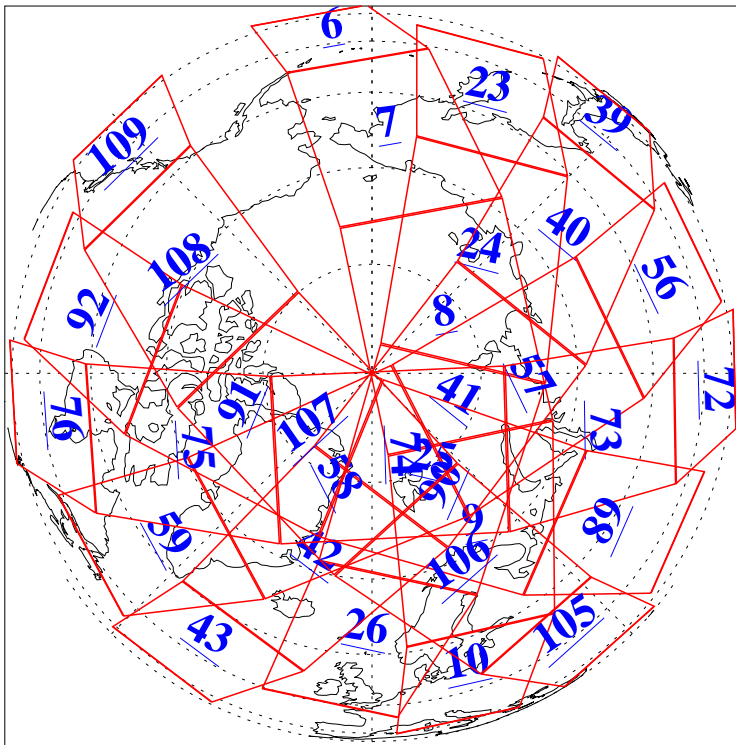

L1B Availability
AMSU Granules: 240
HSB Granules: 0
AIRS Granules: 240

2 Mar 2007
DoY 61
Aqua Day 1763
Granules: 1 to 120

Granules: 121 to 240

Legend: AMSU Available, HSB Available, AIRS Available

L1B Availability
AMSU Granules: 240
HSB Granules: 0
AIRS Granules: 240

2 Mar 2007
DoY 61
Aqua Day 1763
Ascending Granules

Descending Granules

Legend: AMSU Available, HSB Available, AIRS Available

L1B Availability
 AMSU Granules: 240
 HSB Granules: 0
 AIRS Granules: 240

2 Mar 2007
 DoY 61
 Aqua Day 1763

Northern Hemisphere Granules

Southern Hemisphere Granules

Legend: AMSU Available, HSB Available, AIRS Available