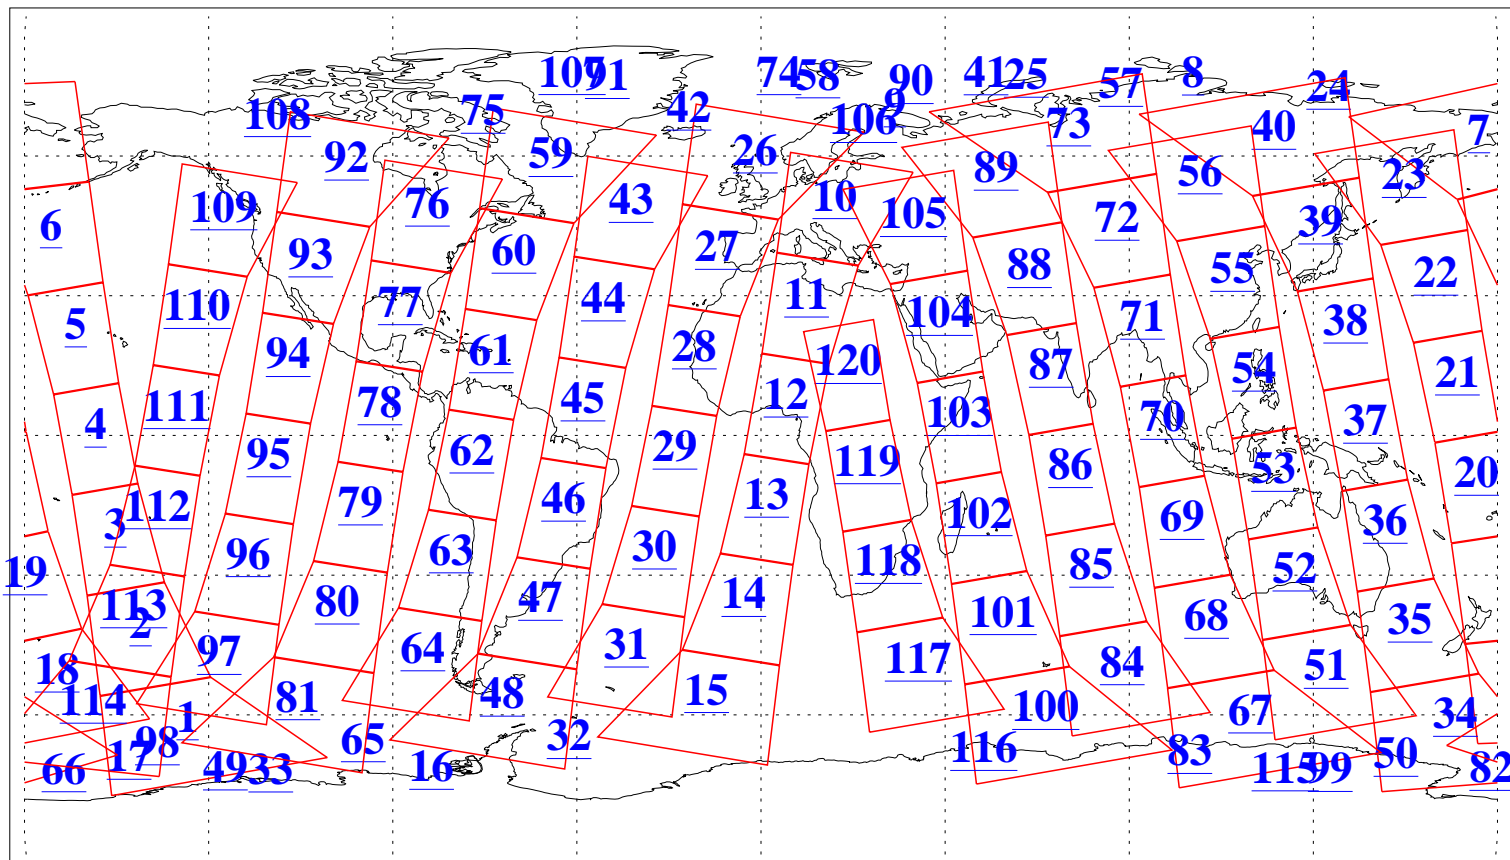

L1B Availability
AMSU Granules: 240
HSB Granules: 0
AIRS Granules: 240

2 Mar 2007
DoY 61
Aqua Day 1763
Granules: 1 to 120

Granules: 121 to 240

Legend: AMSU Available, HSB Available, AIRS Available

L1B Availability
AMSU Granules: 240
HSB Granules: 0
AIRS Granules: 240

2 Mar 2007
DoY 61
Aqua Day 1763
Ascending Granules

Descending Granules

Legend: AMSU Available, HSB Available, AIRS Available

L1B Availability
 AMSU Granules: 240
 HSB Granules: 0
 AIRS Granules: 240

2 Mar 2007
 DoY 61
 Aqua Day 1763

Northern Hemisphere Granules

Southern Hemisphere Granules

Legend: AMSU Available, HSB Available, AIRS Available