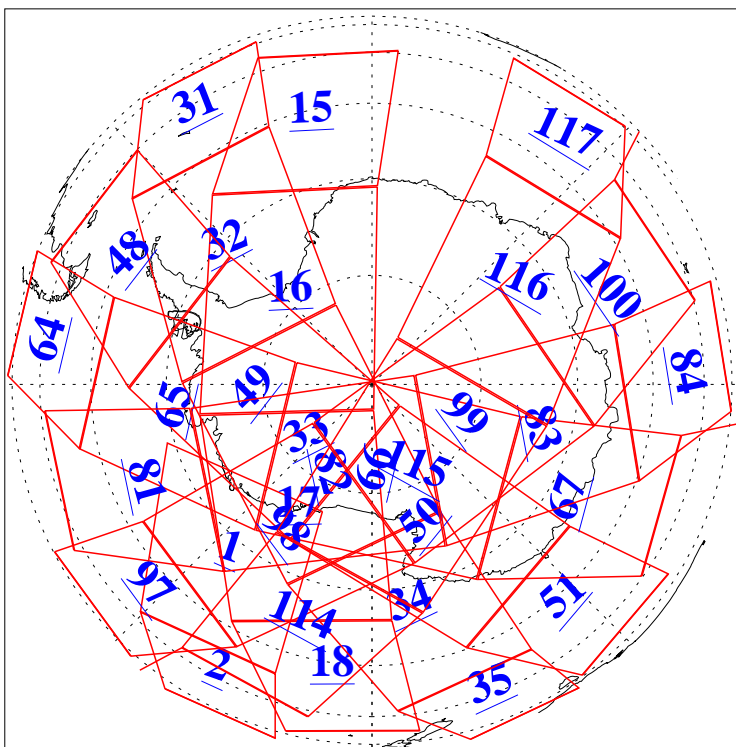

L1B Availability
AMSU Granules: 240
HSB Granules: 0
AIRS Granules: 240

2 Mar 2007
DoY 61
Aqua Day 1763
Granules: 1 to 120

Granules: 121 to 240

Legend: AMSU Available, HSB Available, AIRS Available

L1B Availability
AMSU Granules: 240
HSB Granules: 0
AIRS Granules: 240

2 Mar 2007
DoY 61
Aqua Day 1763
Ascending Granules

Descending Granules

Legend: AMSU Available, HSB Available, AIRS Available

L1B Availability
 AMSU Granules: 240
 HSB Granules: 0
 AIRS Granules: 240

2 Mar 2007
 DoY 61
 Aqua Day 1763

Northern Hemisphere Granules

Southern Hemisphere Granules

Legend: AMSU Available, HSB Available, AIRS Available