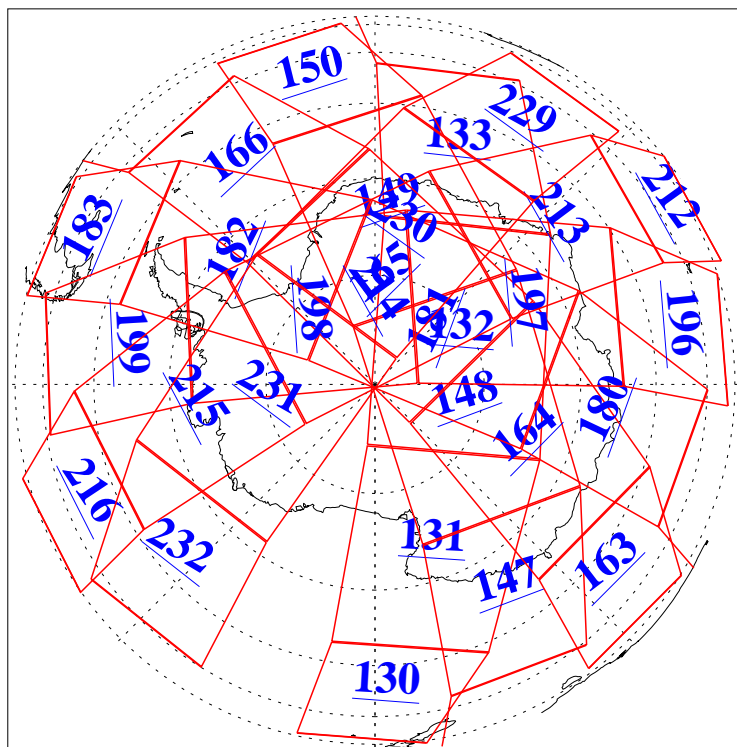

2 Mar 2007
DoY 61
Aqua Day 1763
Ascending Granules

Descending Granules

Legend: AMSU Available, HSB Available, AIRS Available

L1B Availability
 AMSU Granules: 240
 HSB Granules: 0
 AIRS Granules: 240

2 Mar 2007
 DoY 61
 Aqua Day 1763

Northern Hemisphere Granules

Southern Hemisphere Granules

Legend: AMSU Available, HSB Available, AIRS Available