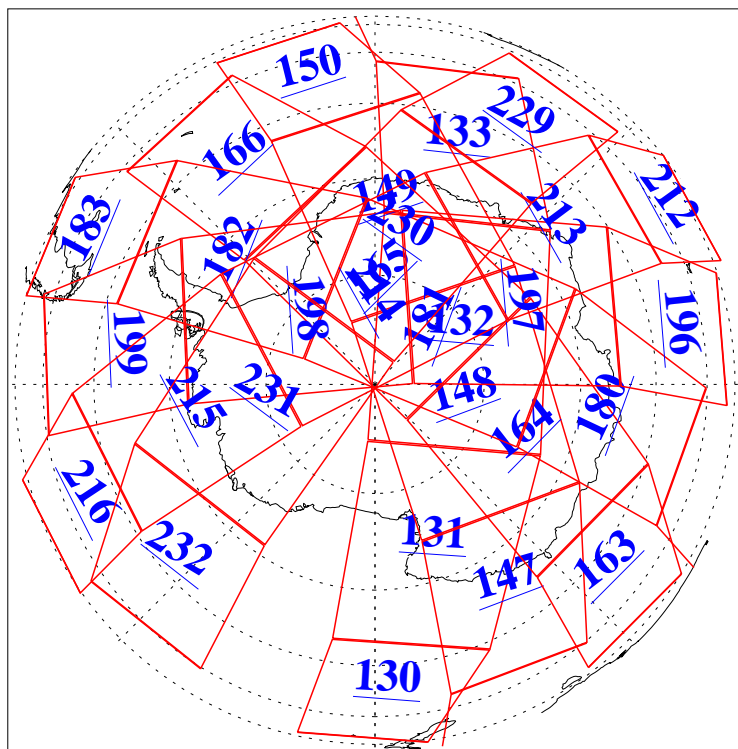

L1B Availability  
AMSU Granules: 240  
HSB Granules: 0  
AIRS Granules: 240

14 Feb 2007  
DoY 45  
Aqua Day 1747  
Granules: 1 to 120

Granules: 121 to 240

Legend: AMSU Available, HSB Available, AIRS Available

L1B Availability  
AMSU Granules: 240  
HSB Granules: 0  
AIRS Granules: 240

14 Feb 2007  
DoY 45  
Aqua Day 1747  
Ascending Granules

Descending Granules

Legend: AMSU Available, HSB Available, AIRS Available

L1B Availability  
 AMSU Granules: 240  
 HSB Granules: 0  
 AIRS Granules: 240

14 Feb 2007  
 DoY 45  
 Aqua Day 1747

Northern Hemisphere Granules

Southern Hemisphere Granules

Legend: AMSU Available, HSB Available, AIRS Available