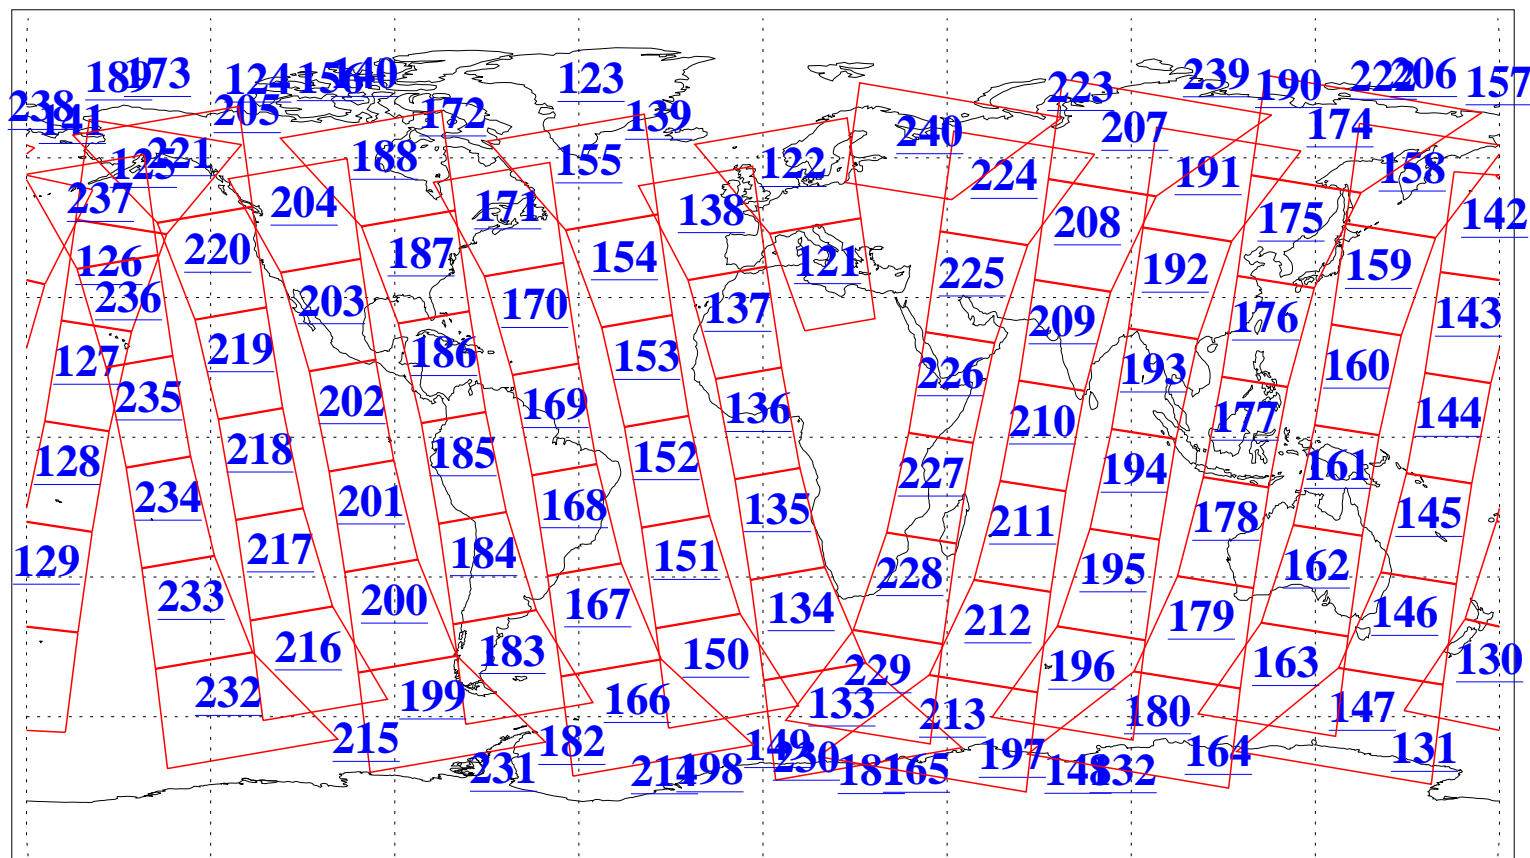

L1B Availability  
AMSU Granules: 240  
HSB Granules: 0  
AIRS Granules: 240

14 Feb 2007  
DoY 45  
Aqua Day 1747  
Granules: 1 to 120

Granules: 121 to 240

Legend: AMSU Available, HSB Available, AIRS Available

L1B Availability  
AMSU Granules: 240  
HSB Granules: 0  
AIRS Granules: 240

14 Feb 2007  
DoY 45  
Aqua Day 1747  
Ascending Granules

Descending Granules

Legend: AMSU Available, HSB Available, AIRS Available

L1B Availability  
 AMSU Granules: 240  
 HSB Granules: 0  
 AIRS Granules: 240

14 Feb 2007  
 DoY 45  
 Aqua Day 1747

Northern Hemisphere Granules

Southern Hemisphere Granules

Legend: AMSU Available, HSB Available, AIRS Available