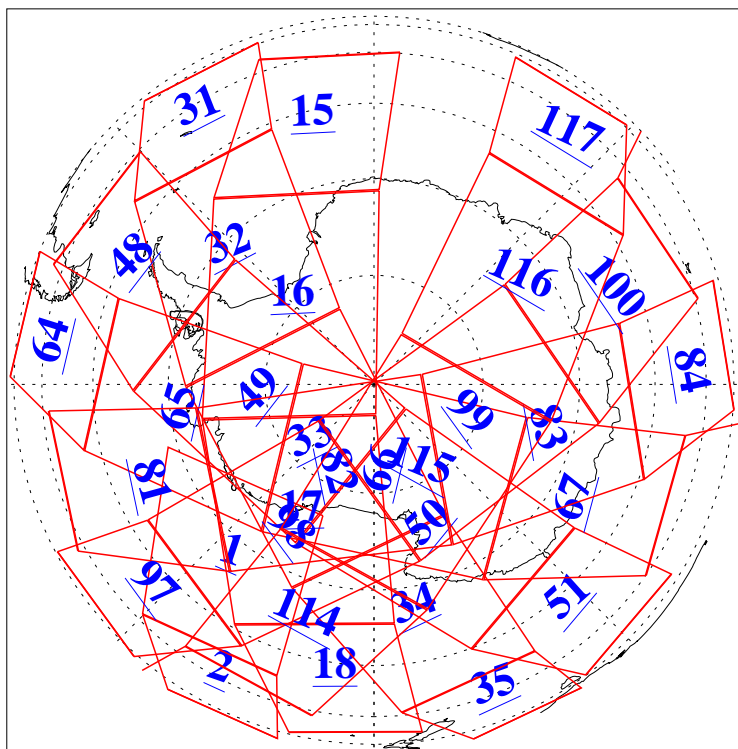

L1B Availability  
AMSU Granules: 240  
HSB Granules: 0  
AIRS Granules: 240

14 Feb 2007  
DoY 45  
Aqua Day 1747  
Granules: 1 to 120

Granules: 121 to 240

Legend: AMSU Available, HSB Available, AIRS Available

L1B Availability  
AMSU Granules: 240  
HSB Granules: 0  
AIRS Granules: 240

14 Feb 2007  
DoY 45  
Aqua Day 1747  
Ascending Granules

Descending Granules

Legend: AMSU Available, HSB Available, AIRS Available

L1B Availability  
 AMSU Granules: 240  
 HSB Granules: 0  
 AIRS Granules: 240

14 Feb 2007  
 DoY 45  
 Aqua Day 1747

Northern Hemisphere Granules

Southern Hemisphere Granules

Legend: AMSU Available, HSB Available, AIRS Available