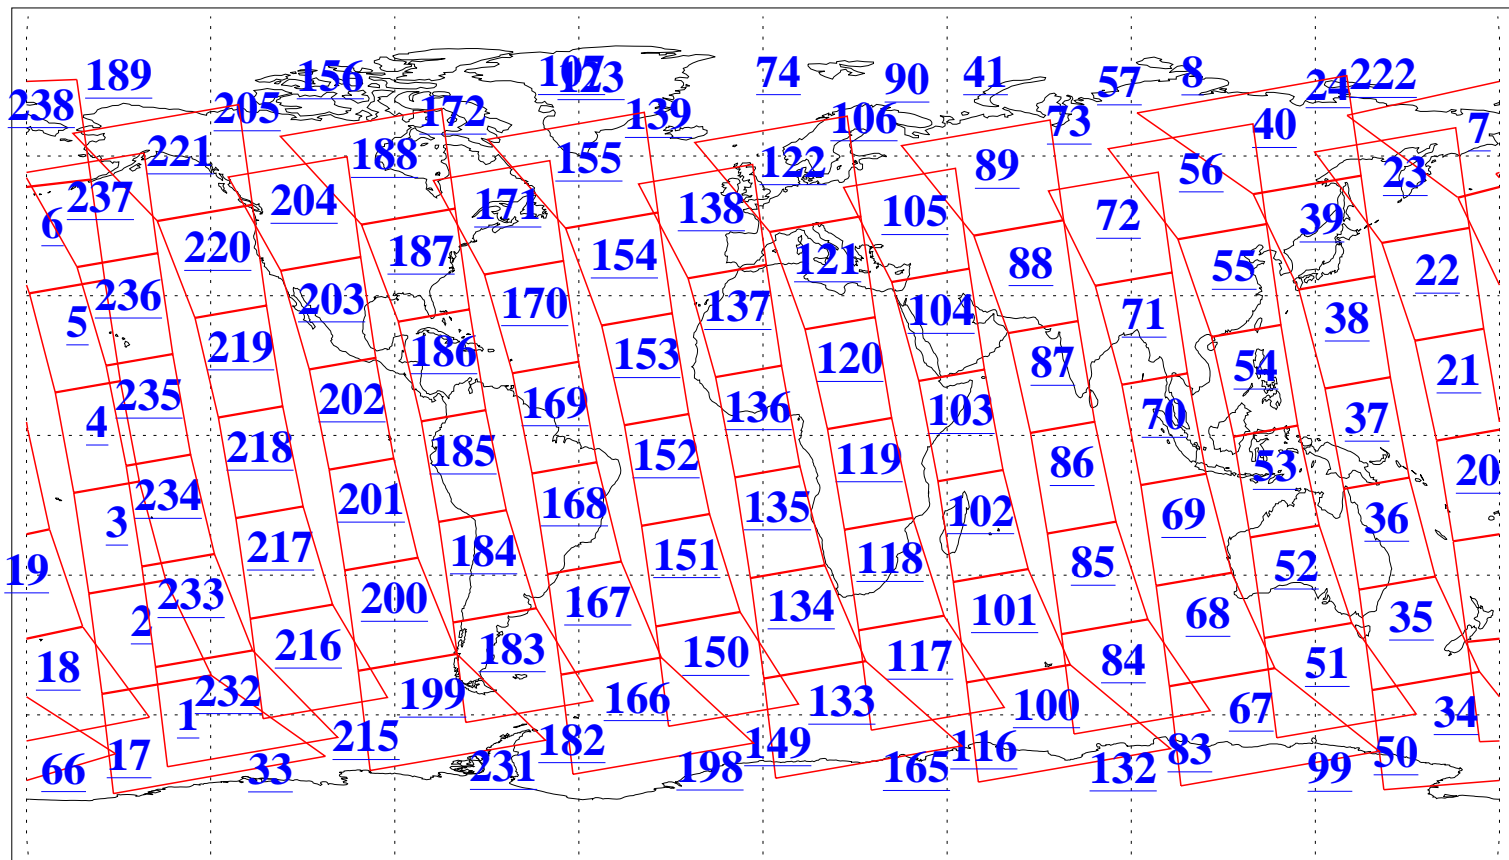

L1B Availability  
AMSU Granules: 240  
HSB Granules: 0  
AIRS Granules: 240

14 Feb 2007  
DoY 45  
Aqua Day 1747  
Granules: 1 to 120

Granules: 121 to 240

Legend: AMSU Available, HSB Available, AIRS Available

L1B Availability  
AMSU Granules: 240  
HSB Granules: 0  
AIRS Granules: 240

14 Feb 2007  
DoY 45  
Aqua Day 1747  
Ascending Granules

Descending Granules

Legend: AMSU Available, HSB Available, AIRS Available

L1B Availability  
 AMSU Granules: 240  
 HSB Granules: 0  
 AIRS Granules: 240

14 Feb 2007  
 DoY 45  
 Aqua Day 1747

Northern Hemisphere Granules

Southern Hemisphere Granules

Legend: AMSU Available, HSB Available, AIRS Available