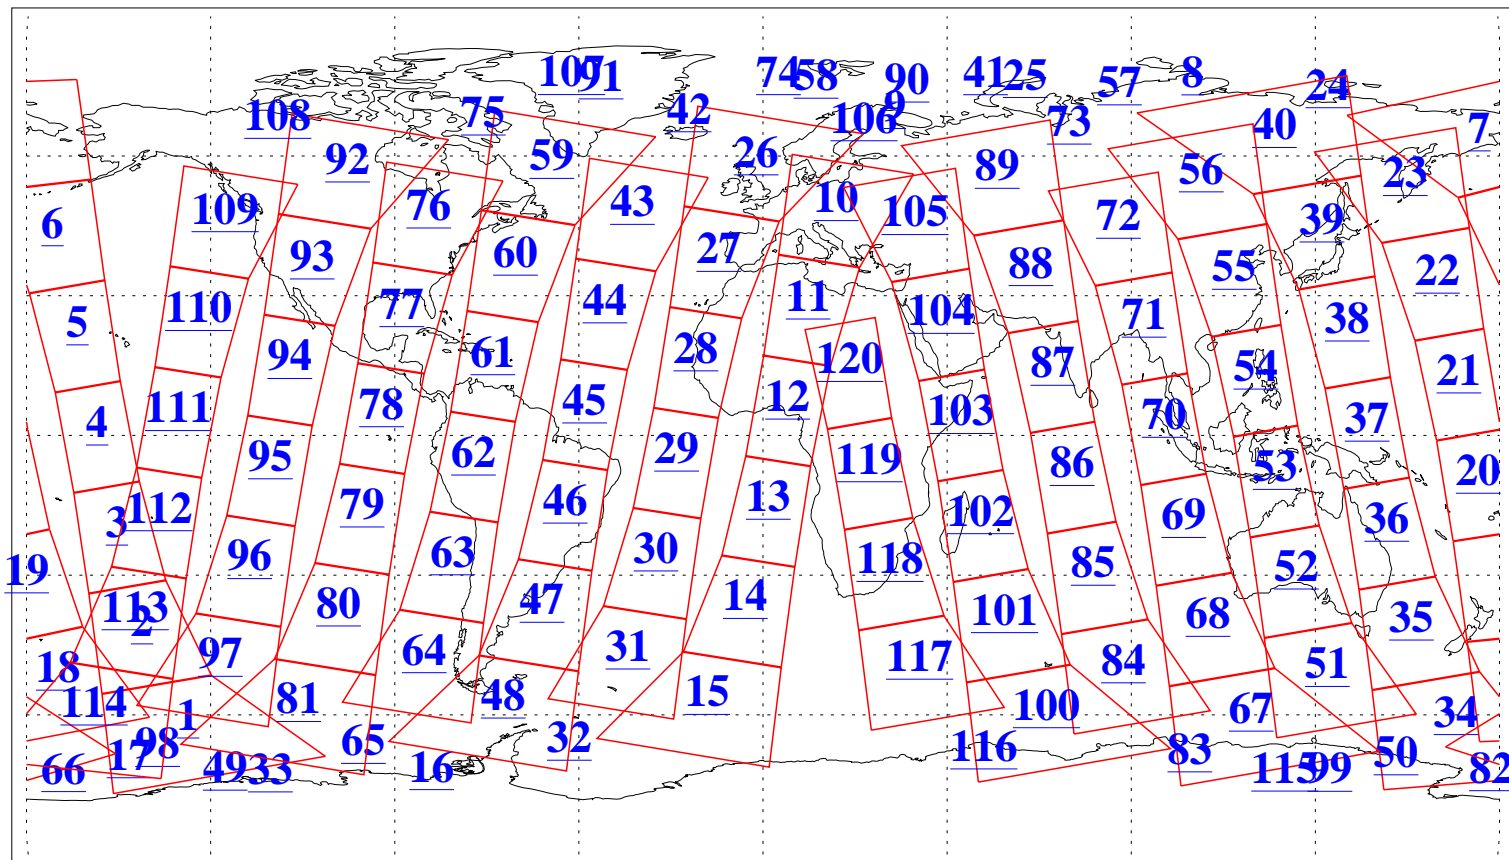

L1B Availability  
AMSU Granules: 240  
HSB Granules: 0  
AIRS Granules: 240

14 Feb 2007  
DoY 45  
Aqua Day 1747  
Granules: 1 to 120

Granules: 121 to 240

Legend: AMSU Available, HSB Available, AIRS Available

L1B Availability  
AMSU Granules: 240  
HSB Granules: 0  
AIRS Granules: 240

14 Feb 2007  
DoY 45  
Aqua Day 1747  
Ascending Granules

Descending Granules

Legend: AMSU Available, HSB Available, AIRS Available

L1B Availability  
 AMSU Granules: 240  
 HSB Granules: 0  
 AIRS Granules: 240

14 Feb 2007  
 DoY 45  
 Aqua Day 1747

Northern Hemisphere Granules

Southern Hemisphere Granules

Legend: AMSU Available, HSB Available, AIRS Available