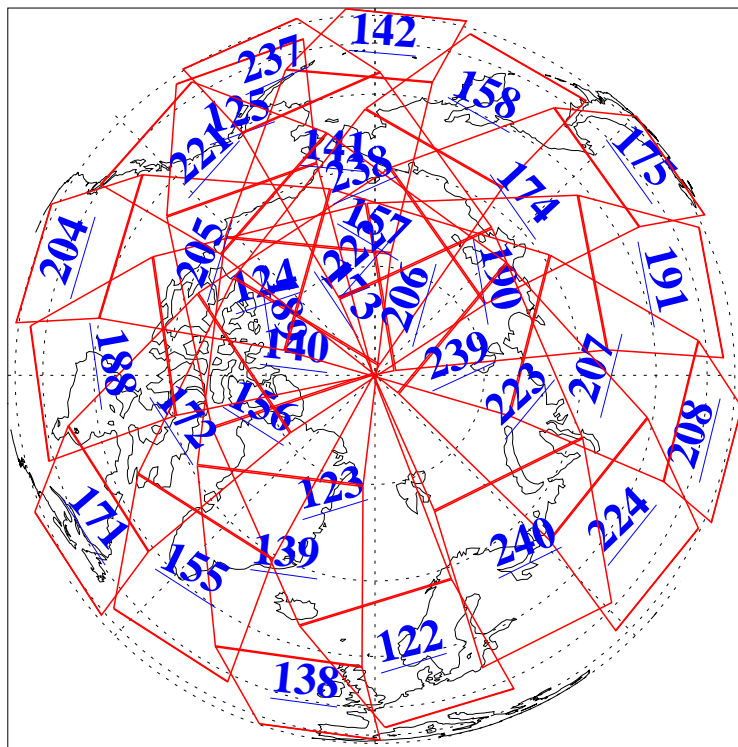

L1B Availability  
AMSU Granules: 240  
HSB Granules: 0  
AIRS Granules: 240

14 Feb 2007  
DoY 45  
Aqua Day 1747  
Granules: 1 to 120

Granules: 121 to 240

Legend: AMSU Available, HSB Available, AIRS Available

L1B Availability  
AMSU Granules: 240  
HSB Granules: 0  
AIRS Granules: 240

14 Feb 2007  
DoY 45  
Aqua Day 1747  
Ascending Granules

Descending Granules

Legend: AMSU Available, HSB Available, AIRS Available

L1B Availability  
 AMSU Granules: 240  
 HSB Granules: 0  
 AIRS Granules: 240

14 Feb 2007  
 DoY 45  
 Aqua Day 1747

Northern Hemisphere Granules

Southern Hemisphere Granules

Legend: AMSU Available, HSB Available, AIRS Available