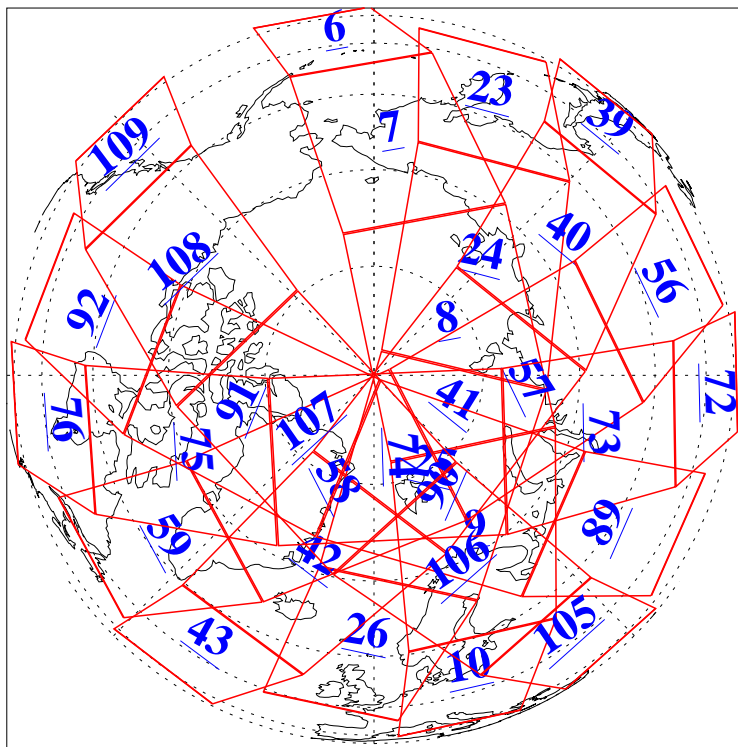

L1B Availability  
AMSU Granules: 240  
HSB Granules: 0  
AIRS Granules: 240

14 Feb 2007  
DoY 45  
Aqua Day 1747  
Granules: 1 to 120

Granules: 121 to 240

Legend: AMSU Available, HSB Available, AIRS Available

L1B Availability  
AMSU Granules: 240  
HSB Granules: 0  
AIRS Granules: 240

14 Feb 2007  
DoY 45  
Aqua Day 1747  
Ascending Granules

Descending Granules

Legend: AMSU Available, HSB Available, AIRS Available

L1B Availability  
 AMSU Granules: 240  
 HSB Granules: 0  
 AIRS Granules: 240

14 Feb 2007  
 DoY 45  
 Aqua Day 1747

Northern Hemisphere Granules

Southern Hemisphere Granules

Legend: AMSU Available, HSB Available, AIRS Available