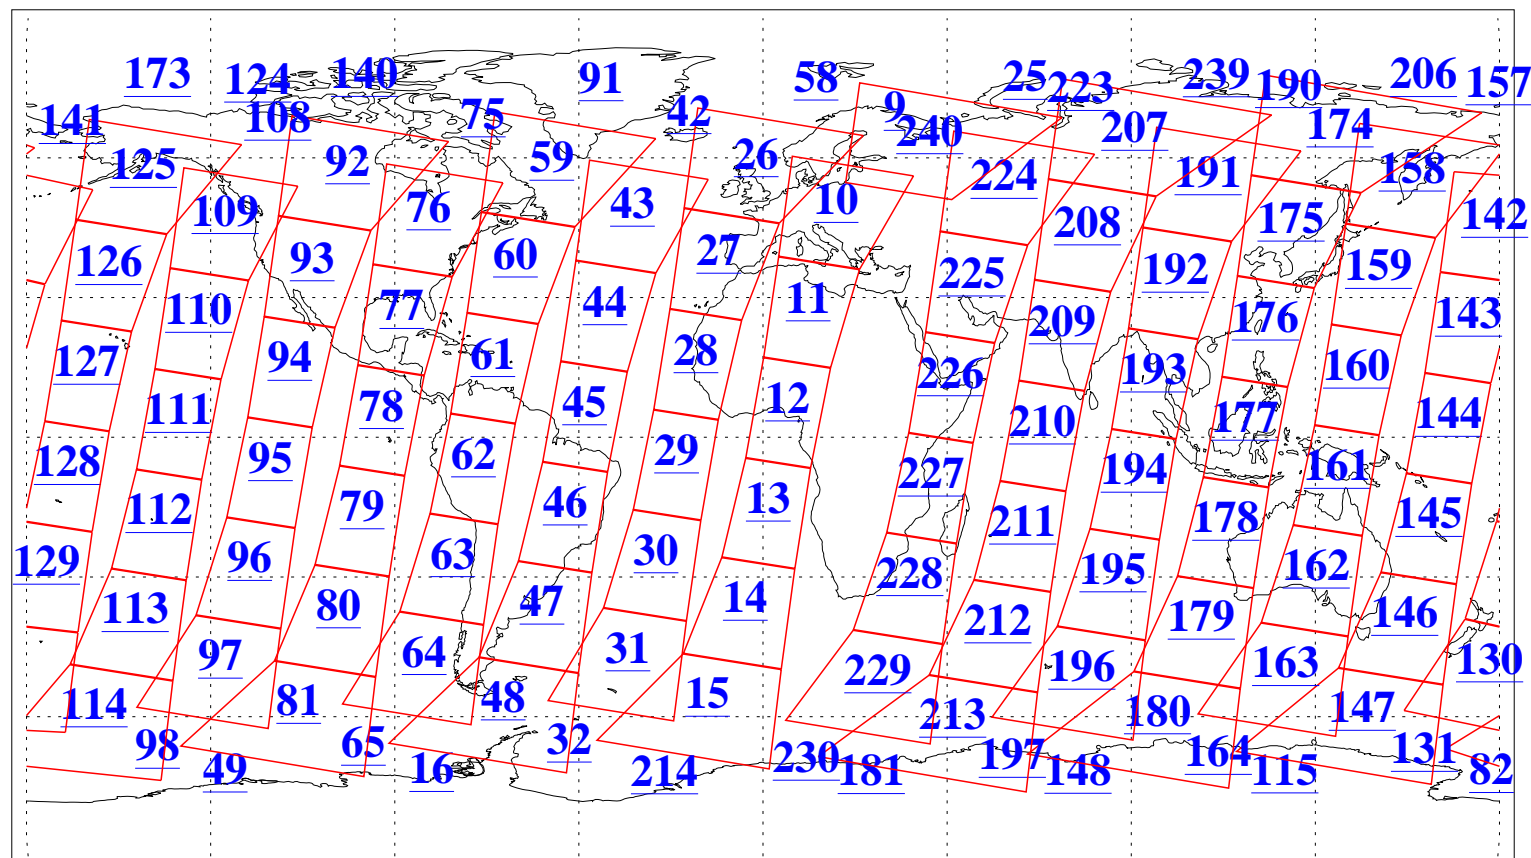

L1B Availability  
AMSU Granules: 240  
HSB Granules: 0  
AIRS Granules: 240

14 Feb 2007  
DoY 45  
Aqua Day 1747  
Granules: 1 to 120

Granules: 121 to 240

Legend: AMSU Available, HSB Available, AIRS Available

L1B Availability  
AMSU Granules: 240  
HSB Granules: 0  
AIRS Granules: 240

14 Feb 2007  
DoY 45  
Aqua Day 1747  
Ascending Granules

Descending Granules

Legend: AMSU Available, HSB Available, AIRS Available

L1B Availability  
 AMSU Granules: 240  
 HSB Granules: 0  
 AIRS Granules: 240

14 Feb 2007  
 DoY 45  
 Aqua Day 1747

Northern Hemisphere Granules

Southern Hemisphere Granules

Legend: AMSU Available, HSB Available, AIRS Available