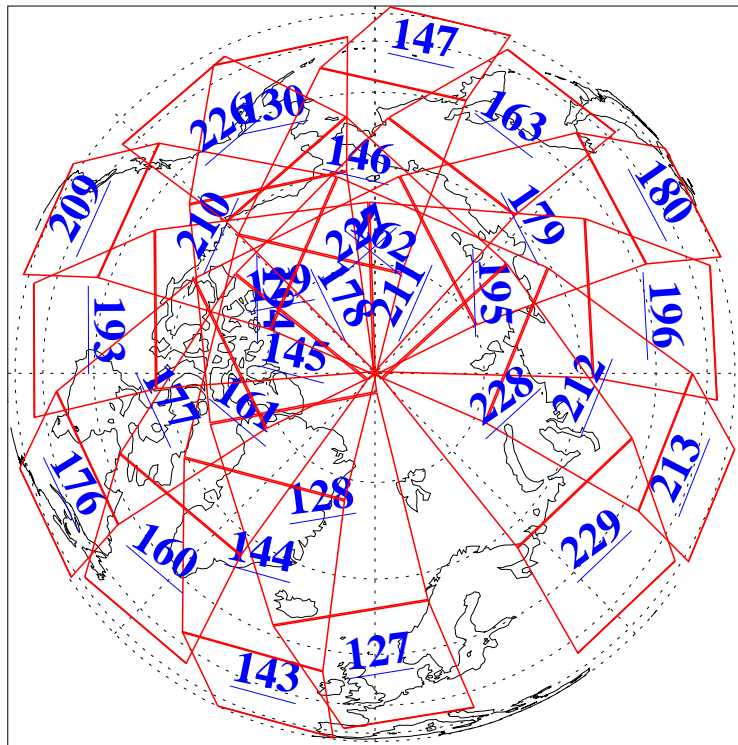

L1B Availability  
AMSU Granules: 240  
HSB Granules: 0  
AIRS Granules: 240

16 Jan 2007  
DoY 16  
Aqua Day 1718  
Granules: 1 to 120

Granules: 121 to 240

Legend: AMSU Available, HSB Available, AIRS Available

L1B Availability  
AMSU Granules: 240  
HSB Granules: 0  
AIRS Granules: 240

16 Jan 2007  
DoY 16  
Aqua Day 1718  
Ascending Granules

Descending Granules

Legend: AMSU Available, HSB Available, AIRS Available

L1B Availability  
 AMSU Granules: 240  
 HSB Granules: 0  
 AIRS Granules: 240

16 Jan 2007  
 DoY 16  
 Aqua Day 1718

Northern Hemisphere Granules

Southern Hemisphere Granules

Legend: AMSU Available, HSB Available, AIRS Available