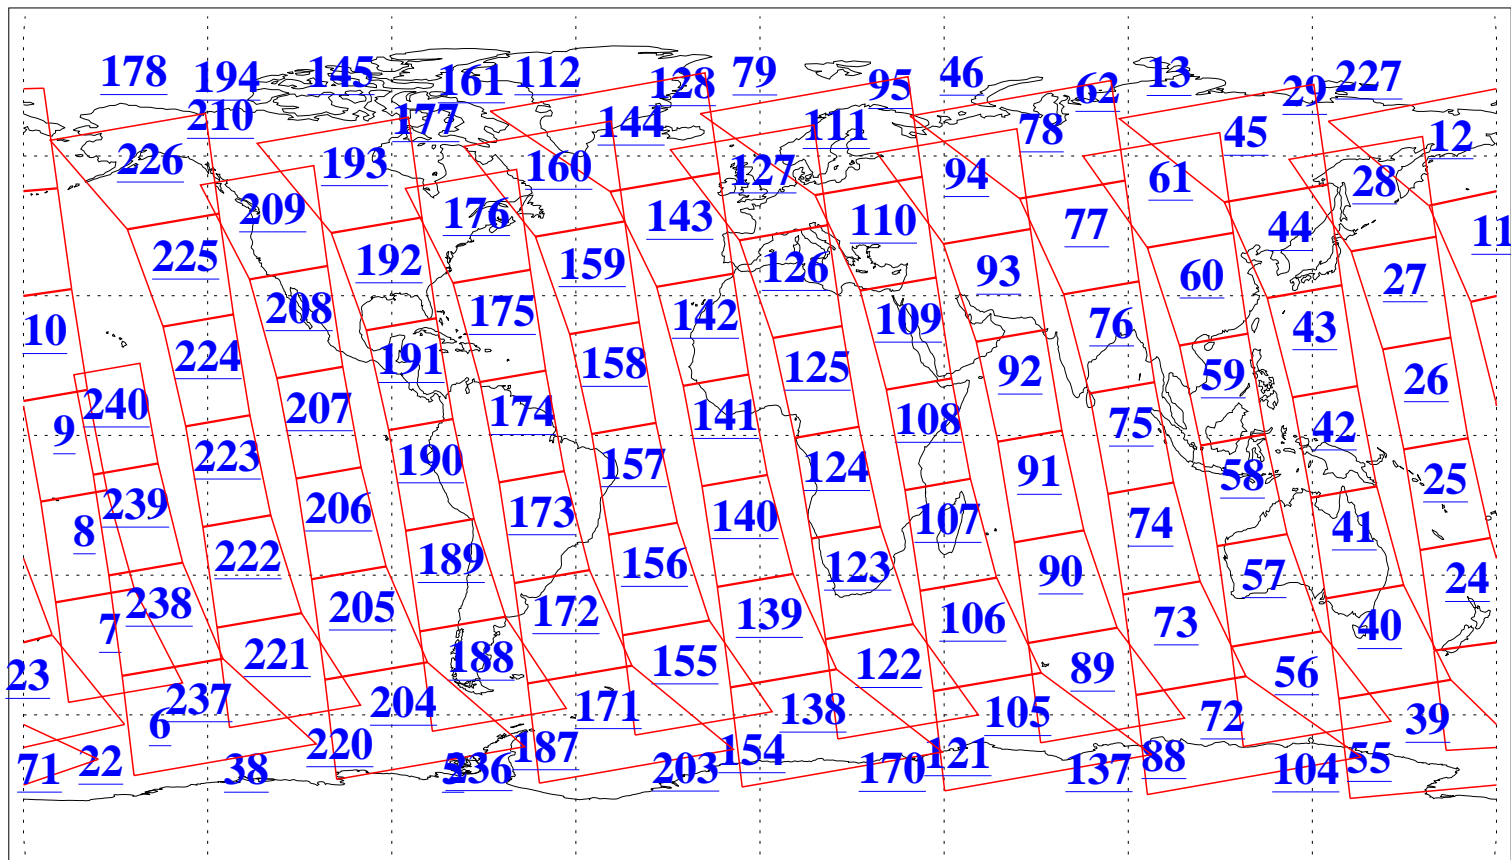

L1B Availability  
AMSU Granules: 240  
HSB Granules: 0  
AIRS Granules: 240

16 Jan 2007  
DoY 16  
Aqua Day 1718  
Granules: 1 to 120

Granules: 121 to 240

Legend: AMSU Available, HSB Available, AIRS Available

L1B Availability  
AMSU Granules: 240  
HSB Granules: 0  
AIRS Granules: 240

16 Jan 2007  
DoY 16  
Aqua Day 1718  
Ascending Granules

Descending Granules

Legend: AMSU Available, HSB Available, AIRS Available

L1B Availability  
 AMSU Granules: 240  
 HSB Granules: 0  
 AIRS Granules: 240

16 Jan 2007  
 DoY 16  
 Aqua Day 1718

Northern Hemisphere Granules

Southern Hemisphere Granules

Legend: AMSU Available, HSB Available, AIRS Available