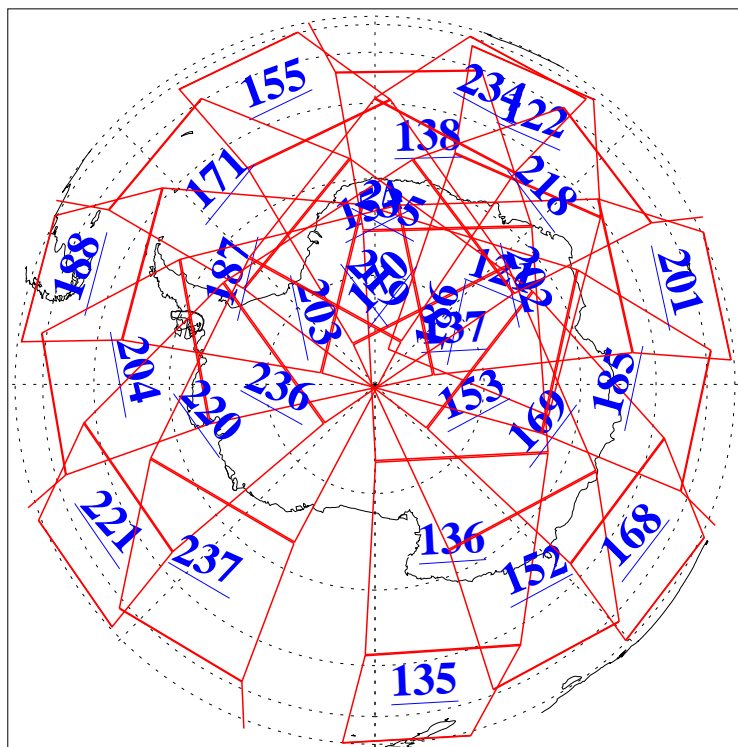

L1B Availability  
AMSU Granules: 240  
HSB Granules: 0  
AIRS Granules: 240

16 Jan 2007  
DoY 16  
Aqua Day 1718  
Granules: 1 to 120

Granules: 121 to 240

Legend: AMSU Available, HSB Available, AIRS Available

L1B Availability  
AMSU Granules: 240  
HSB Granules: 0  
AIRS Granules: 240

16 Jan 2007  
DoY 16  
Aqua Day 1718  
Ascending Granules

Descending Granules

Legend: AMSU Available, HSB Available, AIRS Available

L1B Availability  
 AMSU Granules: 240  
 HSB Granules: 0  
 AIRS Granules: 240

16 Jan 2007  
 DoY 16  
 Aqua Day 1718

Northern Hemisphere Granules

Southern Hemisphere Granules

Legend: AMSU Available, HSB Available, AIRS Available