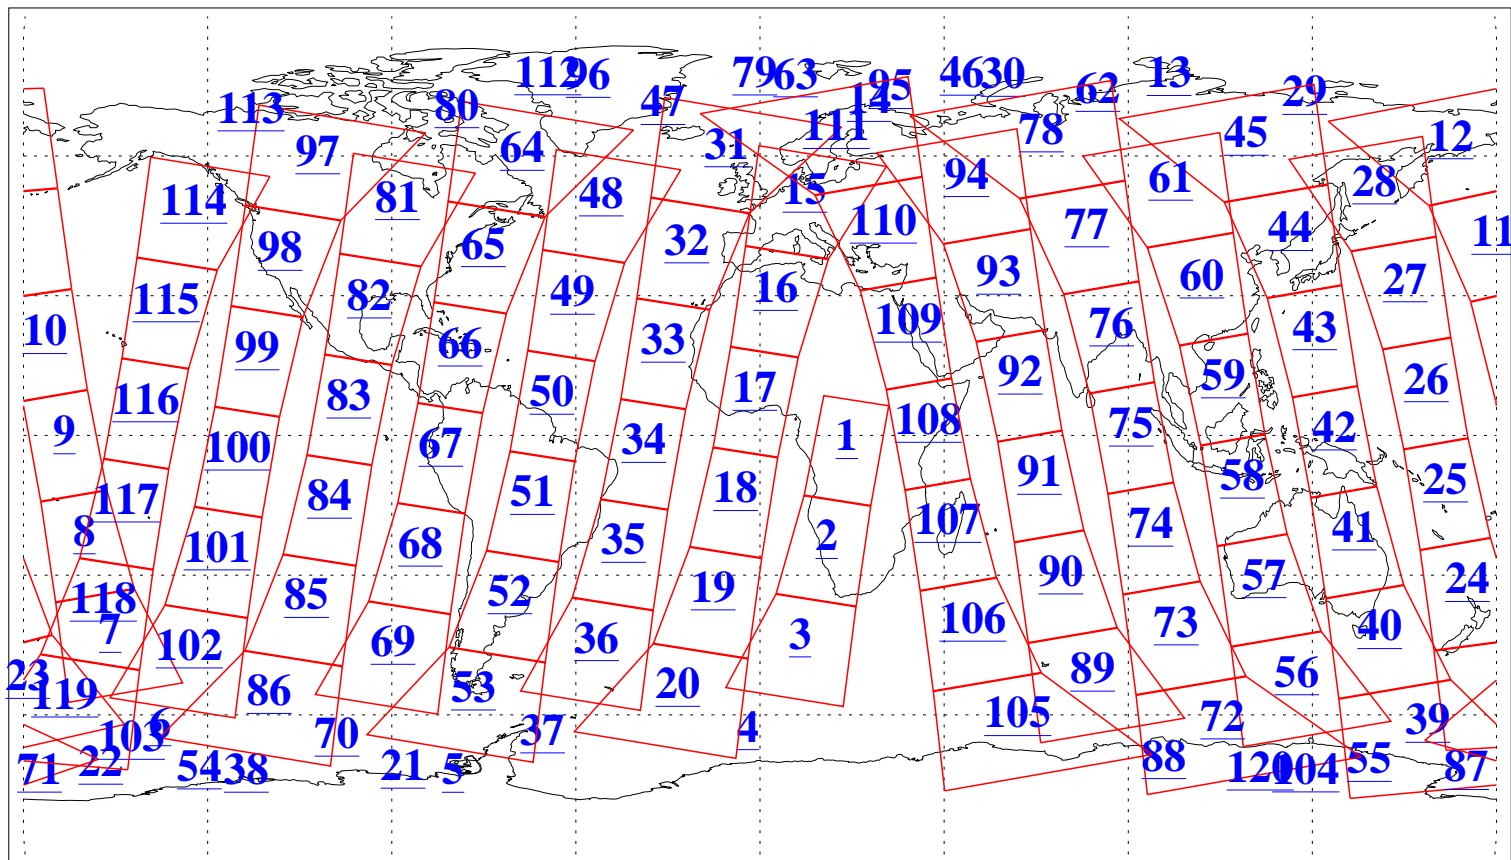

L1B Availability  
AMSU Granules: 240  
HSB Granules: 0  
AIRS Granules: 240

16 Jan 2007  
DoY 16  
Aqua Day 1718  
Granules: 1 to 120

Granules: 121 to 240

Legend: AMSU Available, HSB Available, AIRS Available

L1B Availability  
AMSU Granules: 240  
HSB Granules: 0  
AIRS Granules: 240

16 Jan 2007  
DoY 16  
Aqua Day 1718  
Ascending Granules

Descending Granules

Legend: AMSU Available, HSB Available, AIRS Available

L1B Availability  
 AMSU Granules: 240  
 HSB Granules: 0  
 AIRS Granules: 240

16 Jan 2007  
 DoY 16  
 Aqua Day 1718

Northern Hemisphere Granules

Southern Hemisphere Granules

Legend: AMSU Available, HSB Available, AIRS Available