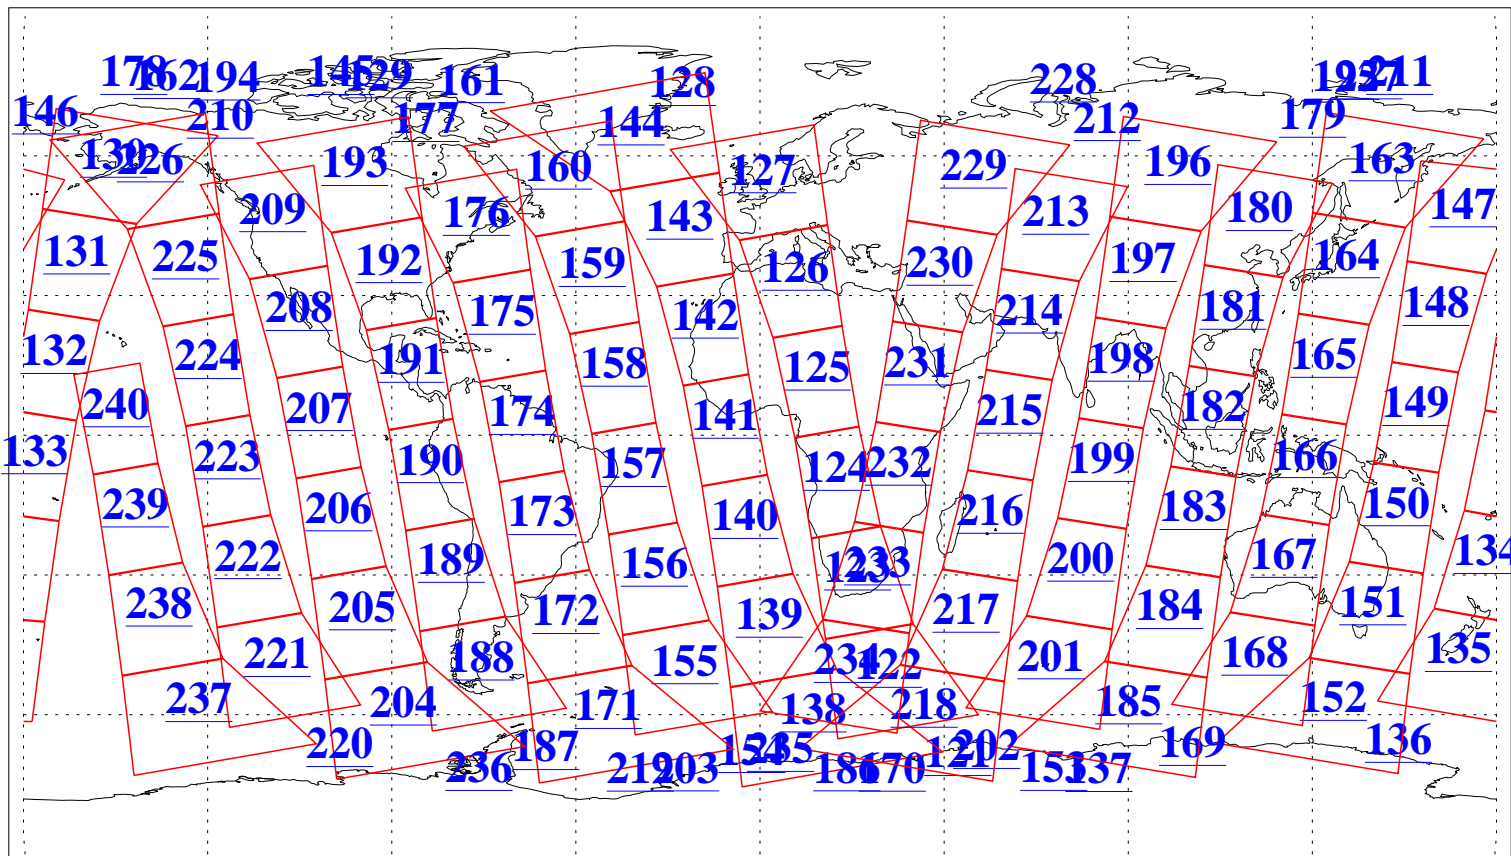

L1B Availability  
AMSU Granules: 240  
HSB Granules: 0  
AIRS Granules: 240

16 Jan 2007  
DoY 16  
Aqua Day 1718  
Granules: 1 to 120

Granules: 121 to 240

Legend: AMSU Available, HSB Available, AIRS Available

L1B Availability  
AMSU Granules: 240  
HSB Granules: 0  
AIRS Granules: 240

16 Jan 2007  
DoY 16  
Aqua Day 1718  
Ascending Granules

Descending Granules

Legend: AMSU Available, HSB Available, AIRS Available

L1B Availability  
 AMSU Granules: 240  
 HSB Granules: 0  
 AIRS Granules: 240

16 Jan 2007  
 DoY 16  
 Aqua Day 1718

Northern Hemisphere Granules

Southern Hemisphere Granules

Legend: AMSU Available, HSB Available, AIRS Available