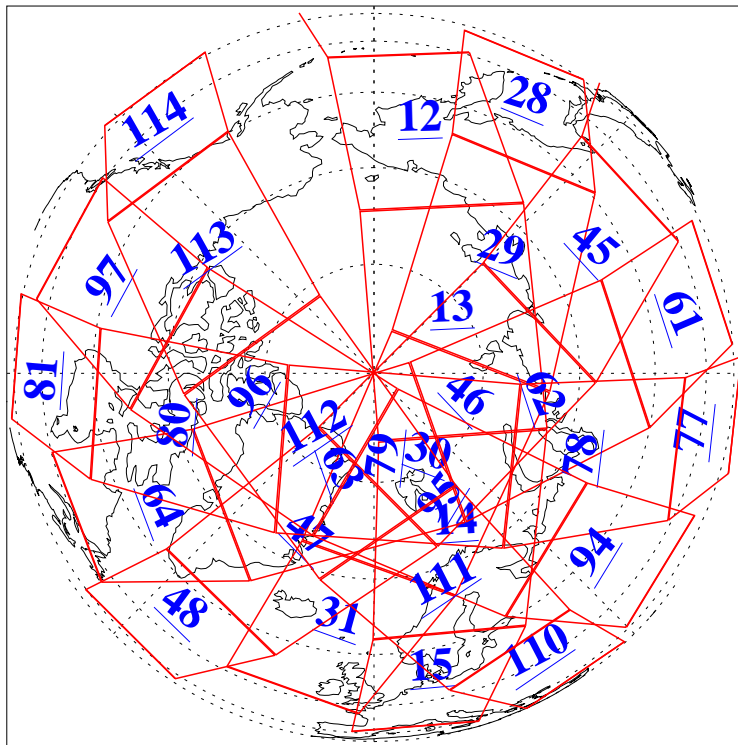

L1B Availability  
AMSU Granules: 240  
HSB Granules: 0  
AIRS Granules: 240

16 Jan 2007  
DoY 16  
Aqua Day 1718  
Granules: 1 to 120

Granules: 121 to 240

Legend: AMSU Available, HSB Available, AIRS Available

L1B Availability  
AMSU Granules: 240  
HSB Granules: 0  
AIRS Granules: 240

16 Jan 2007  
DoY 16  
Aqua Day 1718  
Ascending Granules

Descending Granules

Legend: AMSU Available, HSB Available, AIRS Available

L1B Availability  
 AMSU Granules: 240  
 HSB Granules: 0  
 AIRS Granules: 240

16 Jan 2007  
 DoY 16  
 Aqua Day 1718

Northern Hemisphere Granules

Southern Hemisphere Granules

Legend: AMSU Available, HSB Available, AIRS Available