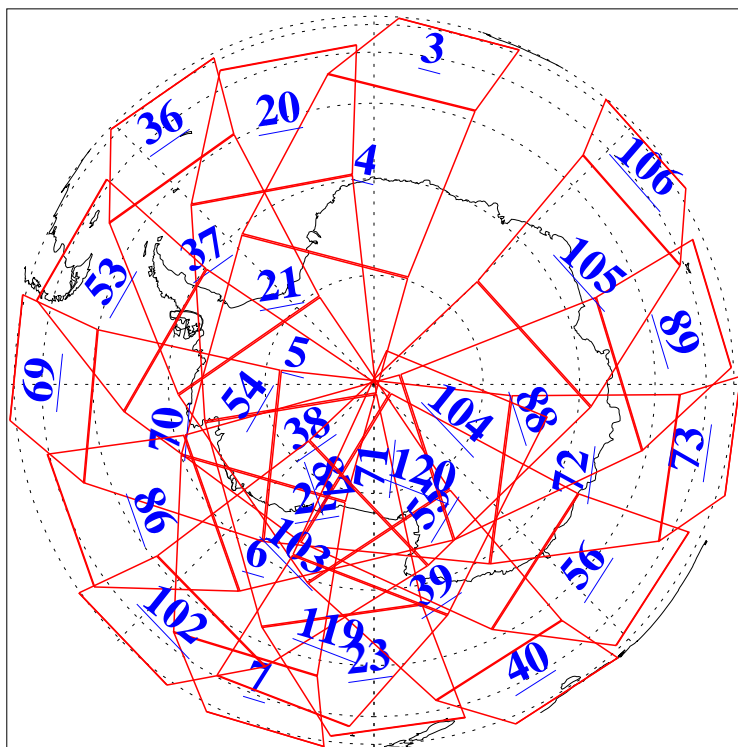

L1B Availability  
AMSU Granules: 240  
HSB Granules: 0  
AIRS Granules: 240

16 Jan 2007  
DoY 16  
Aqua Day 1718  
Granules: 1 to 120

Granules: 121 to 240

Legend: AMSU Available, HSB Available, AIRS Available

L1B Availability  
AMSU Granules: 240  
HSB Granules: 0  
AIRS Granules: 240

16 Jan 2007  
DoY 16  
Aqua Day 1718  
Ascending Granules

Descending Granules

Legend: AMSU Available, HSB Available, AIRS Available

L1B Availability  
 AMSU Granules: 240  
 HSB Granules: 0  
 AIRS Granules: 240

16 Jan 2007  
 DoY 16  
 Aqua Day 1718

Northern Hemisphere Granules

Southern Hemisphere Granules

Legend: AMSU Available, HSB Available, AIRS Available