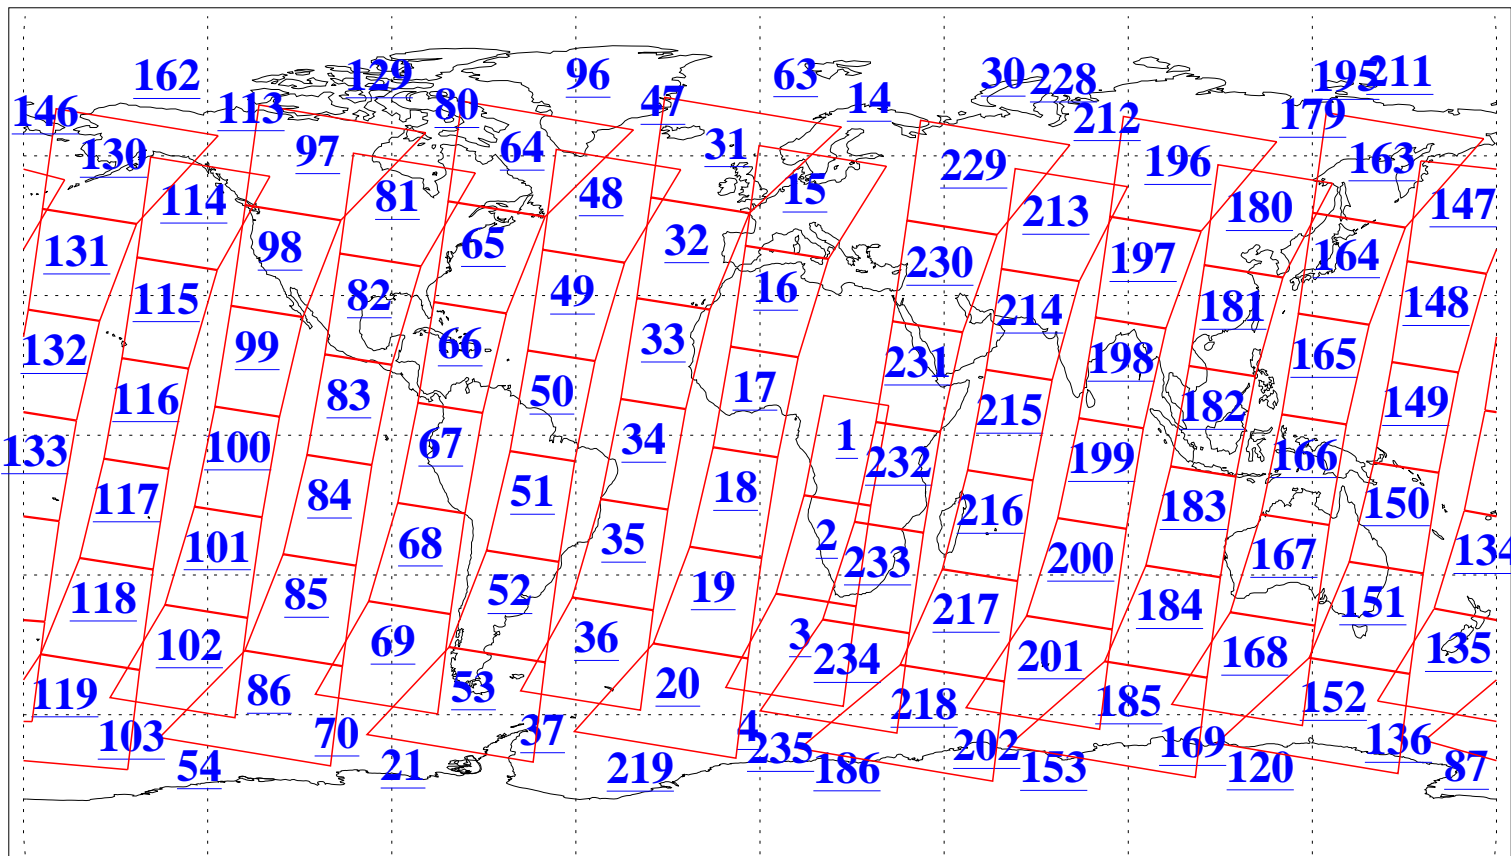

L1B Availability  
AMSU Granules: 240  
HSB Granules: 0  
AIRS Granules: 240

16 Jan 2007  
DoY 16  
Aqua Day 1718  
Granules: 1 to 120

Granules: 121 to 240

Legend: AMSU Available, HSB Available, AIRS Available

L1B Availability  
AMSU Granules: 240  
HSB Granules: 0  
AIRS Granules: 240

16 Jan 2007  
DoY 16  
Aqua Day 1718  
Ascending Granules

Descending Granules

Legend: AMSU Available, HSB Available, AIRS Available

L1B Availability  
 AMSU Granules: 240  
 HSB Granules: 0  
 AIRS Granules: 240

16 Jan 2007  
 DoY 16  
 Aqua Day 1718

Northern Hemisphere Granules

Southern Hemisphere Granules

Legend: AMSU Available, HSB Available, AIRS Available