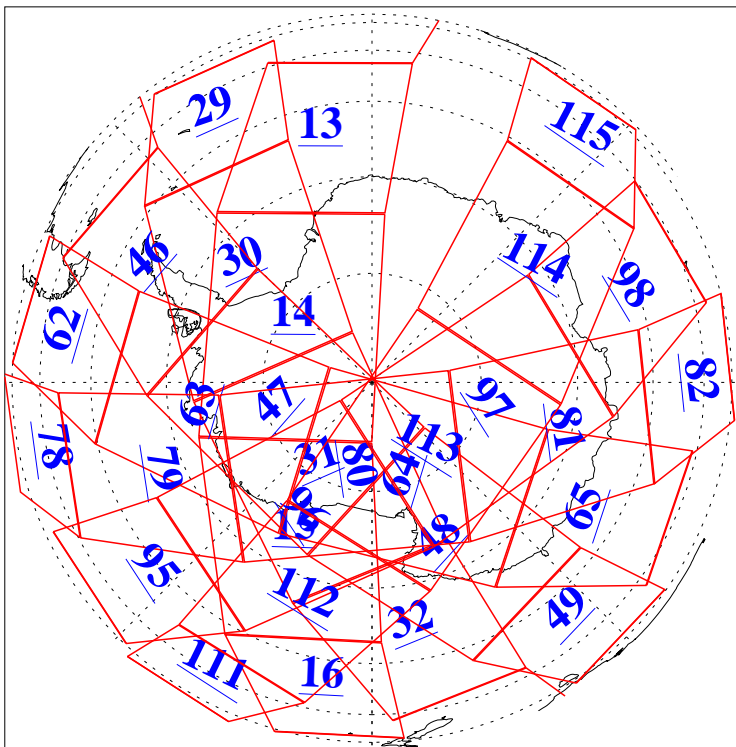

L1B Availability
AMSU Granules: 240
HSB Granules: 0
AIRS Granules: 240

15 Jan 2007
DoY 15
Aqua Day 1717
Granules: 1 to 120

Granules: 121 to 240

Legend: AMSU Available, HSB Available, AIRS Available

L1B Availability
AMSU Granules: 240
HSB Granules: 0
AIRS Granules: 240

15 Jan 2007
DoY 15
Aqua Day 1717
Ascending Granules

Descending Granules

Legend: AMSU Available, HSB Available, AIRS Available

L1B Availability
 AMSU Granules: 240
 HSB Granules: 0
 AIRS Granules: 240

15 Jan 2007
 DoY 15
 Aqua Day 1717

Northern Hemisphere Granules

Southern Hemisphere Granules

Legend: AMSU Available, HSB Available, AIRS Available