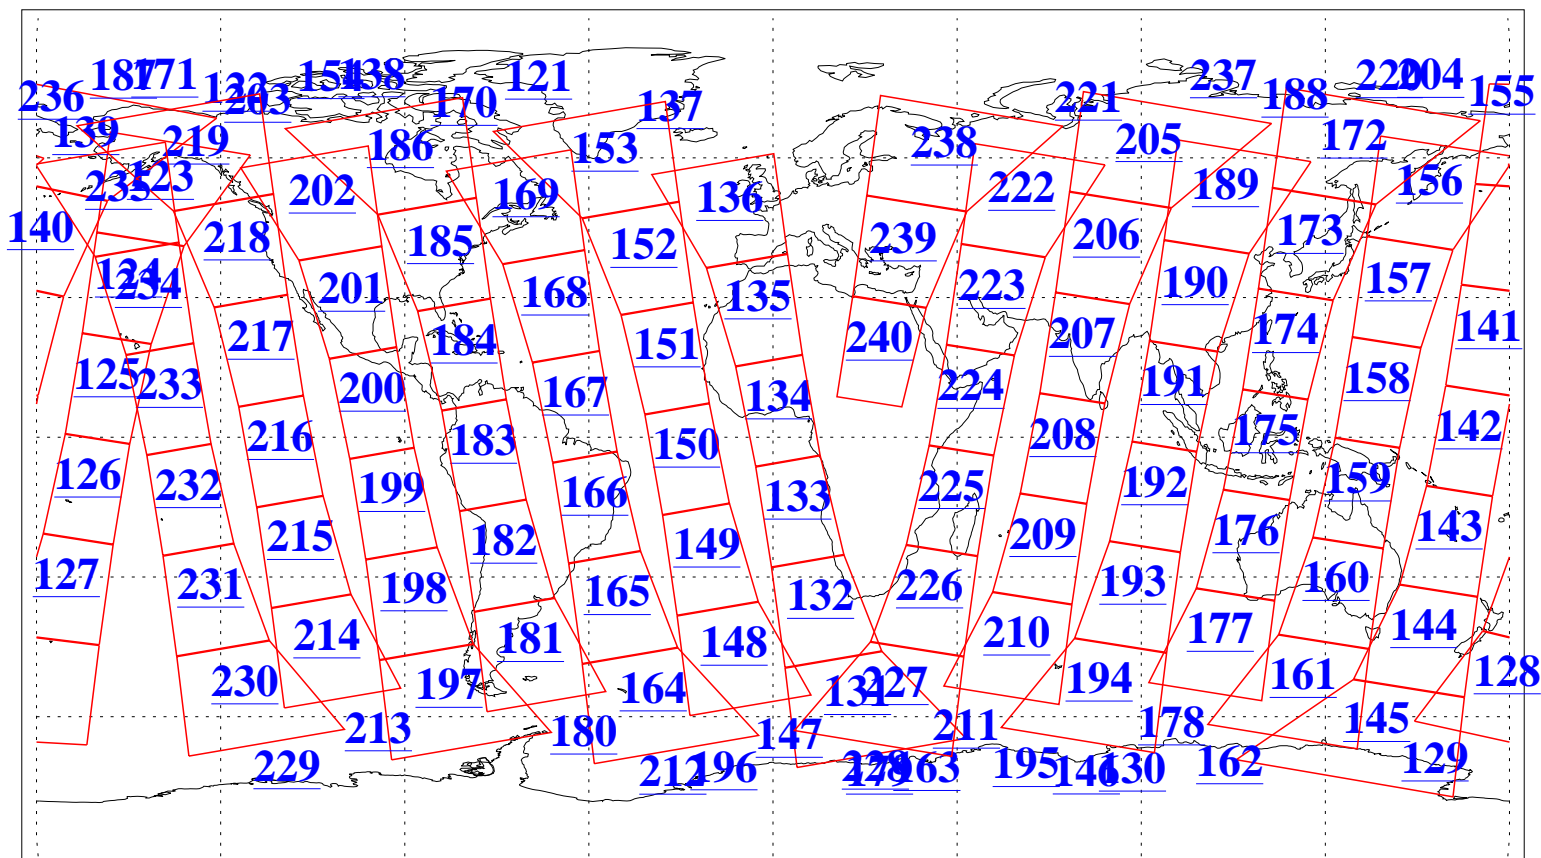

L1B Availability
AMSU Granules: 240
HSB Granules: 0
AIRS Granules: 240

15 Jan 2007
DoY 15
Aqua Day 1717
Granules: 1 to 120

Granules: 121 to 240

Legend: AMSU Available, HSB Available, AIRS Available

L1B Availability
AMSU Granules: 240
HSB Granules: 0
AIRS Granules: 240

15 Jan 2007
DoY 15
Aqua Day 1717
Ascending Granules

Descending Granules

Legend: AMSU Available, HSB Available, AIRS Available

L1B Availability
 AMSU Granules: 240
 HSB Granules: 0
 AIRS Granules: 240

15 Jan 2007
 DoY 15
 Aqua Day 1717

Northern Hemisphere Granules

Southern Hemisphere Granules

Legend: AMSU Available, HSB Available, AIRS Available