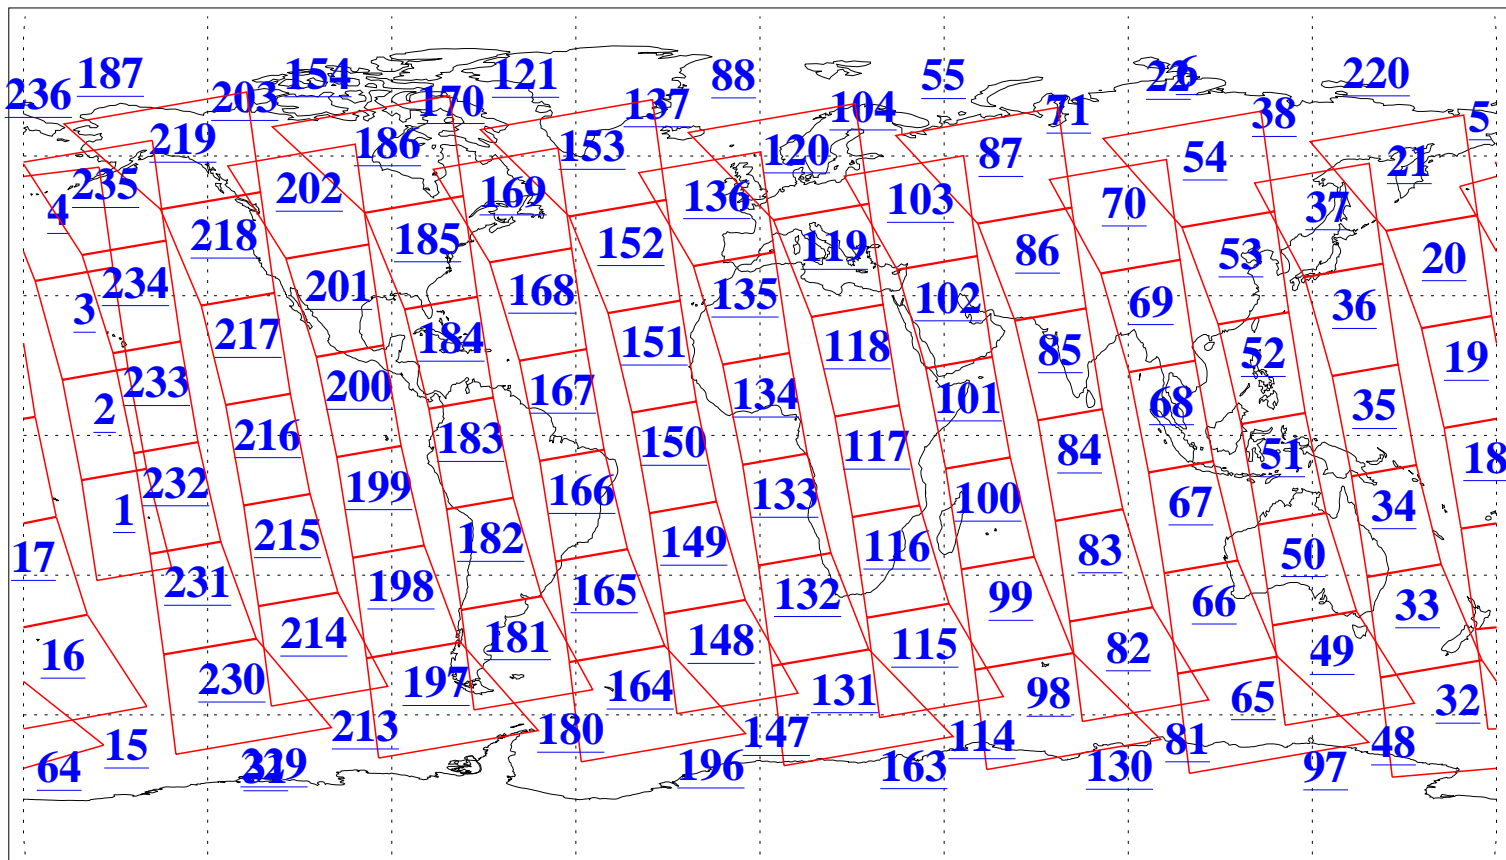

L1B Availability
AMSU Granules: 240
HSB Granules: 0
AIRS Granules: 240

15 Jan 2007
DoY 15
Aqua Day 1717
Granules: 1 to 120

Granules: 121 to 240

Legend: AMSU Available, HSB Available, AIRS Available

L1B Availability
AMSU Granules: 240
HSB Granules: 0
AIRS Granules: 240

15 Jan 2007
DoY 15
Aqua Day 1717
Ascending Granules

Descending Granules

Legend: AMSU Available, HSB Available, AIRS Available

L1B Availability
 AMSU Granules: 240
 HSB Granules: 0
 AIRS Granules: 240

15 Jan 2007
 DoY 15
 Aqua Day 1717

Northern Hemisphere Granules

Southern Hemisphere Granules

Legend: AMSU Available, HSB Available, AIRS Available