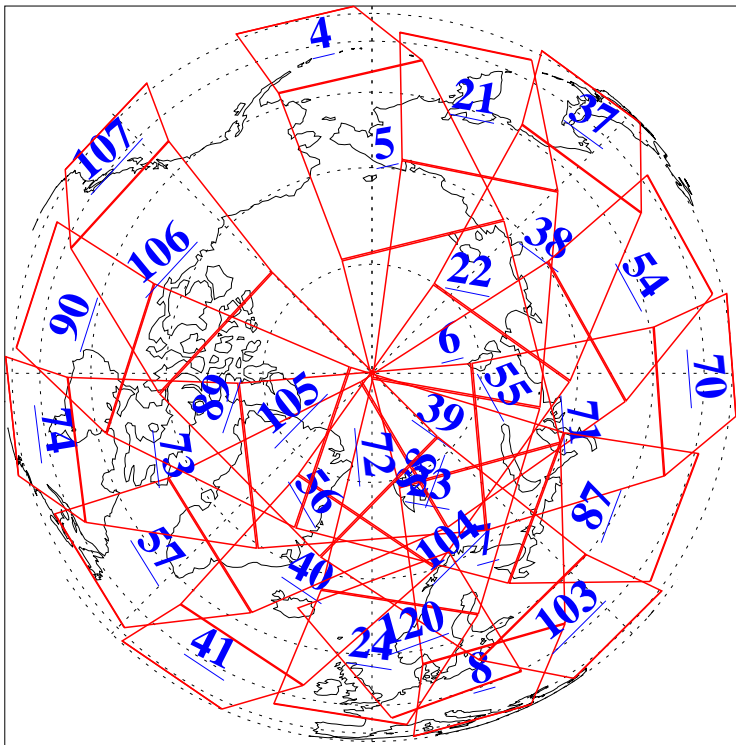

L1B Availability
AMSU Granules: 240
HSB Granules: 0
AIRS Granules: 240

15 Jan 2007
DoY 15
Aqua Day 1717
Granules: 1 to 120

Granules: 121 to 240

Legend: AMSU Available, HSB Available, AIRS Available

L1B Availability
AMSU Granules: 240
HSB Granules: 0
AIRS Granules: 240

15 Jan 2007
DoY 15
Aqua Day 1717
Ascending Granules

Descending Granules

Legend: AMSU Available, HSB Available, AIRS Available

L1B Availability
 AMSU Granules: 240
 HSB Granules: 0
 AIRS Granules: 240

15 Jan 2007
 DoY 15
 Aqua Day 1717

Northern Hemisphere Granules

Southern Hemisphere Granules

Legend: AMSU Available, HSB Available, AIRS Available