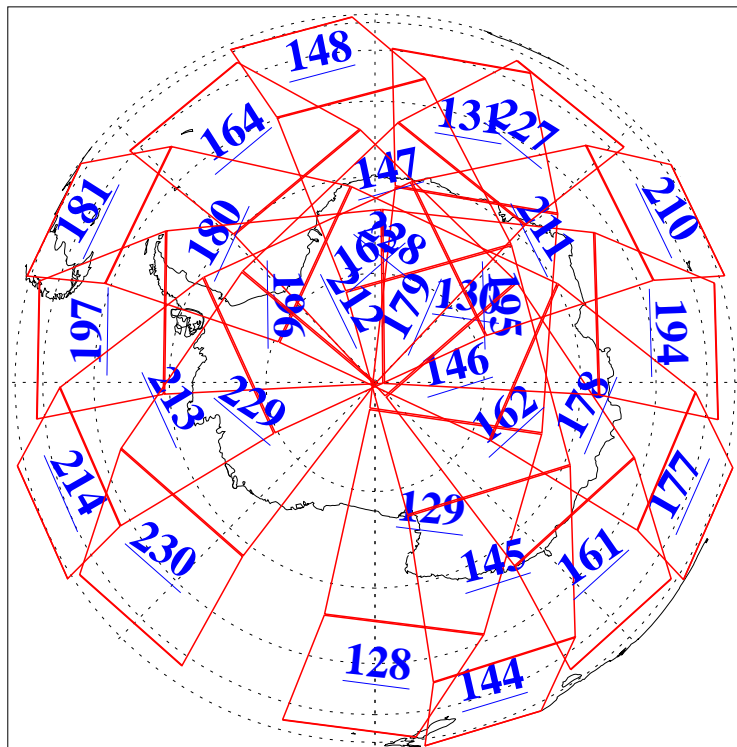

L1B Availability
AMSU Granules: 240
HSB Granules: 0
AIRS Granules: 240

15 Jan 2007
DoY 15
Aqua Day 1717
Granules: 1 to 120

Granules: 121 to 240

Legend: AMSU Available, HSB Available, AIRS Available

L1B Availability
AMSU Granules: 240
HSB Granules: 0
AIRS Granules: 240

15 Jan 2007
DoY 15
Aqua Day 1717
Ascending Granules

Descending Granules

Legend: AMSU Available, HSB Available, AIRS Available

L1B Availability
 AMSU Granules: 240
 HSB Granules: 0
 AIRS Granules: 240

15 Jan 2007
 DoY 15
 Aqua Day 1717

Northern Hemisphere Granules

Southern Hemisphere Granules

Legend: AMSU Available, HSB Available, AIRS Available