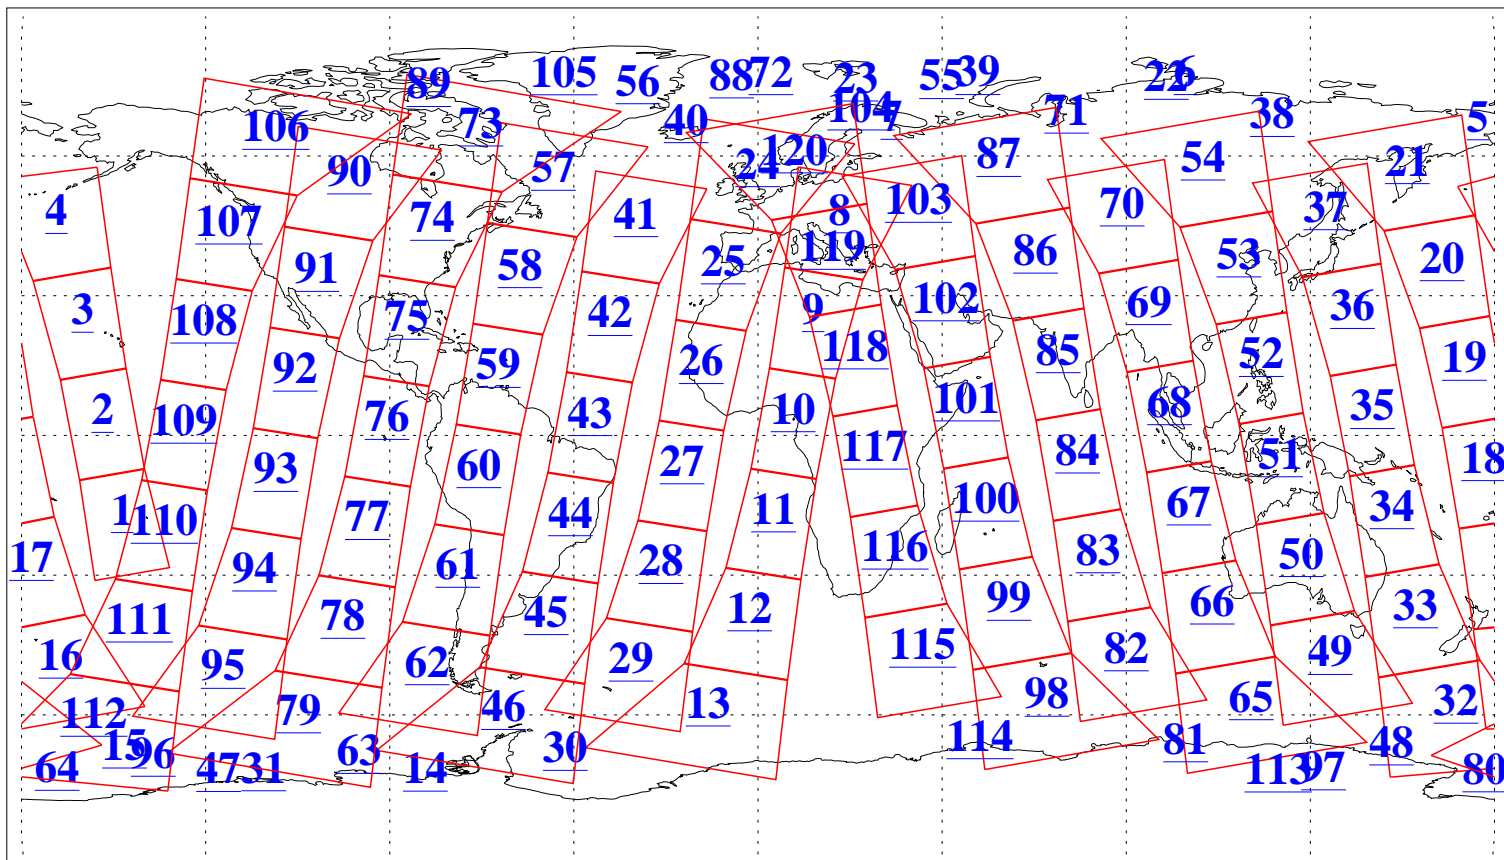

L1B Availability
AMSU Granules: 240
HSB Granules: 0
AIRS Granules: 240

15 Jan 2007
DoY 15
Aqua Day 1717
Granules: 1 to 120

Granules: 121 to 240

Legend: AMSU Available, HSB Available, AIRS Available

L1B Availability
AMSU Granules: 240
HSB Granules: 0
AIRS Granules: 240

15 Jan 2007
DoY 15
Aqua Day 1717
Ascending Granules

Descending Granules

Legend: AMSU Available, HSB Available, AIRS Available

L1B Availability
 AMSU Granules: 240
 HSB Granules: 0
 AIRS Granules: 240

15 Jan 2007
 DoY 15
 Aqua Day 1717

Northern Hemisphere Granules

Southern Hemisphere Granules

Legend: AMSU Available, HSB Available, AIRS Available