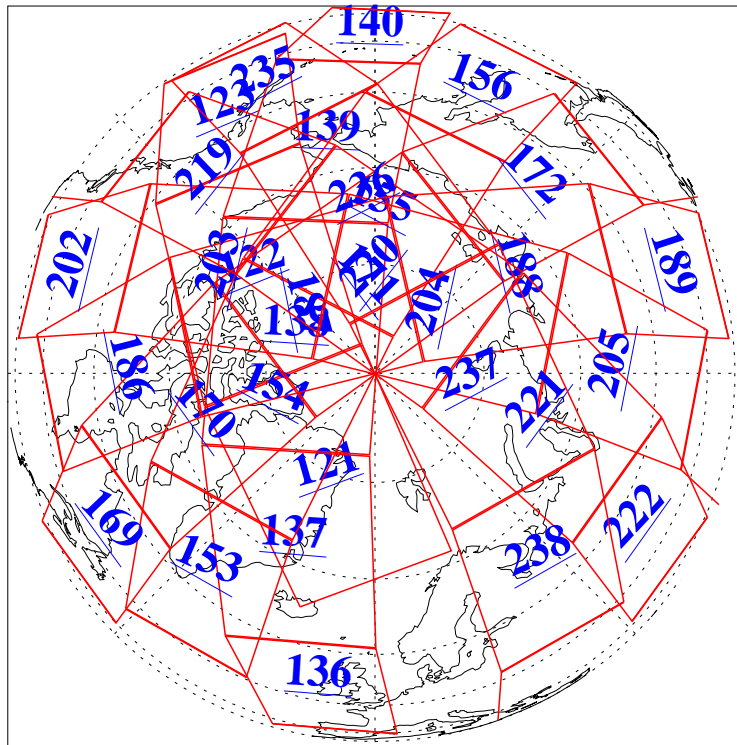

L1B Availability
AMSU Granules: 240
HSB Granules: 0
AIRS Granules: 240

15 Jan 2007
DoY 15
Aqua Day 1717
Granules: 1 to 120

Granules: 121 to 240

Legend: AMSU Available, HSB Available, AIRS Available

L1B Availability
AMSU Granules: 240
HSB Granules: 0
AIRS Granules: 240

15 Jan 2007
DoY 15
Aqua Day 1717
Ascending Granules

Descending Granules

Legend: AMSU Available, HSB Available, AIRS Available

L1B Availability
 AMSU Granules: 240
 HSB Granules: 0
 AIRS Granules: 240

15 Jan 2007
 DoY 15
 Aqua Day 1717

Northern Hemisphere Granules

Southern Hemisphere Granules

Legend: AMSU Available, HSB Available, AIRS Available