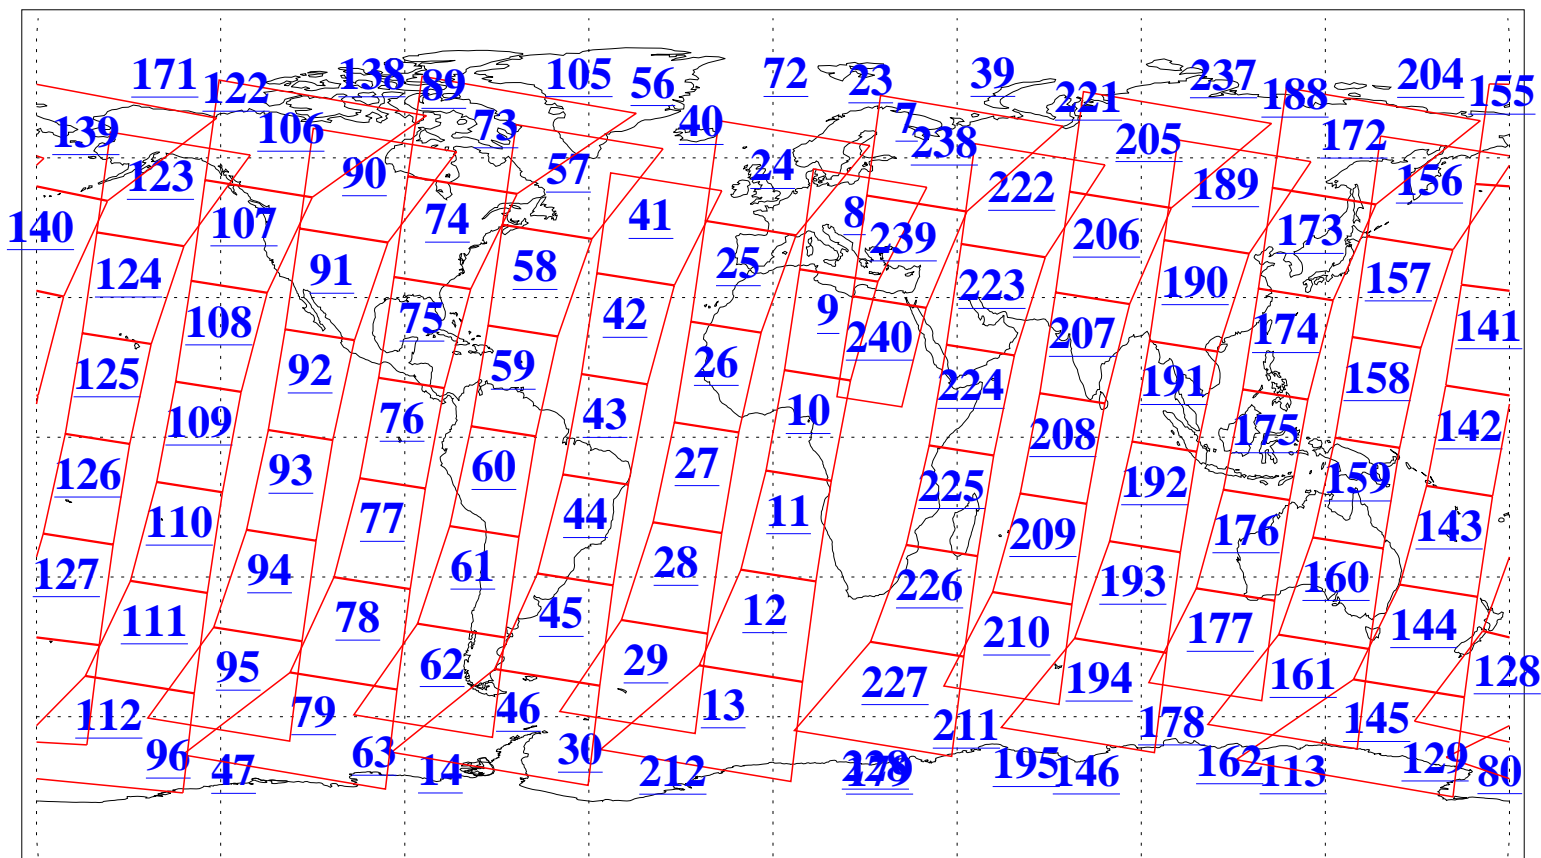

L1B Availability
AMSU Granules: 240
HSB Granules: 0
AIRS Granules: 240

15 Jan 2007
DoY 15
Aqua Day 1717
Granules: 1 to 120

Granules: 121 to 240

Legend: AMSU Available, HSB Available, AIRS Available

L1B Availability
AMSU Granules: 240
HSB Granules: 0
AIRS Granules: 240

15 Jan 2007
DoY 15
Aqua Day 1717
Ascending Granules

Descending Granules

Legend: AMSU Available, HSB Available, AIRS Available

L1B Availability
 AMSU Granules: 240
 HSB Granules: 0
 AIRS Granules: 240

15 Jan 2007
 DoY 15
 Aqua Day 1717

Northern Hemisphere Granules

Southern Hemisphere Granules

Legend: AMSU Available, HSB Available, AIRS Available