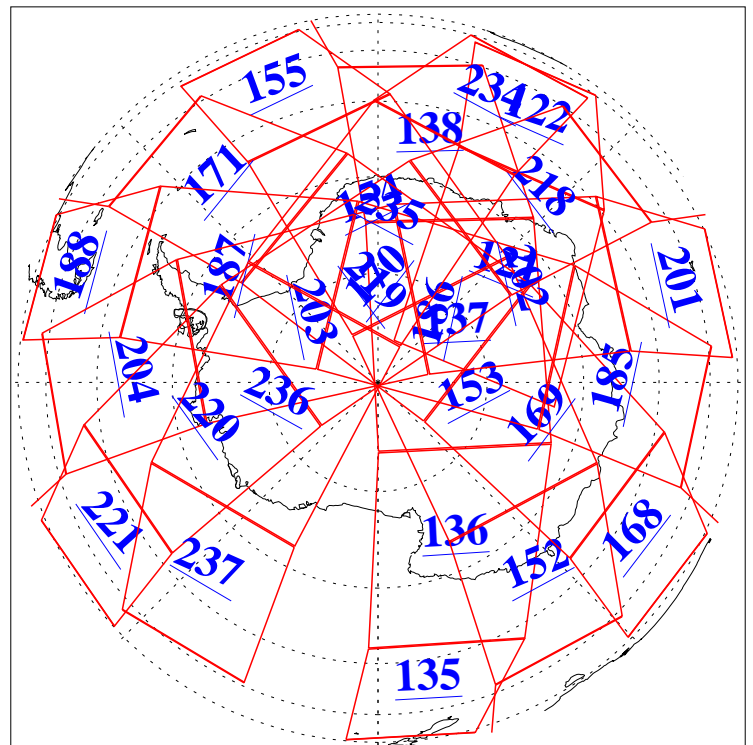

L1B Availability  
AMSU Granules: 240  
HSB Granules: 0  
AIRS Granules: 240

31 Dec 2006  
DoY 365  
Aqua Day 1702  
Granules: 1 to 120

Granules: 121 to 240

Legend: AMSU Available, HSB Available, AIRS Available

L1B Availability  
AMSU Granules: 240  
HSB Granules: 0  
AIRS Granules: 240

31 Dec 2006  
DoY 365  
Aqua Day 1702

Ascending Granules

Descending Granules

Legend: AMSU Available, HSB Available, AIRS Available

L1B Availability  
 AMSU Granules: 240  
 HSB Granules: 0  
 AIRS Granules: 240

31 Dec 2006  
 DoY 365  
 Aqua Day 1702

Northern Hemisphere Granules

Southern Hemisphere Granules

Legend: AMSU Available, HSB Available, AIRS Available