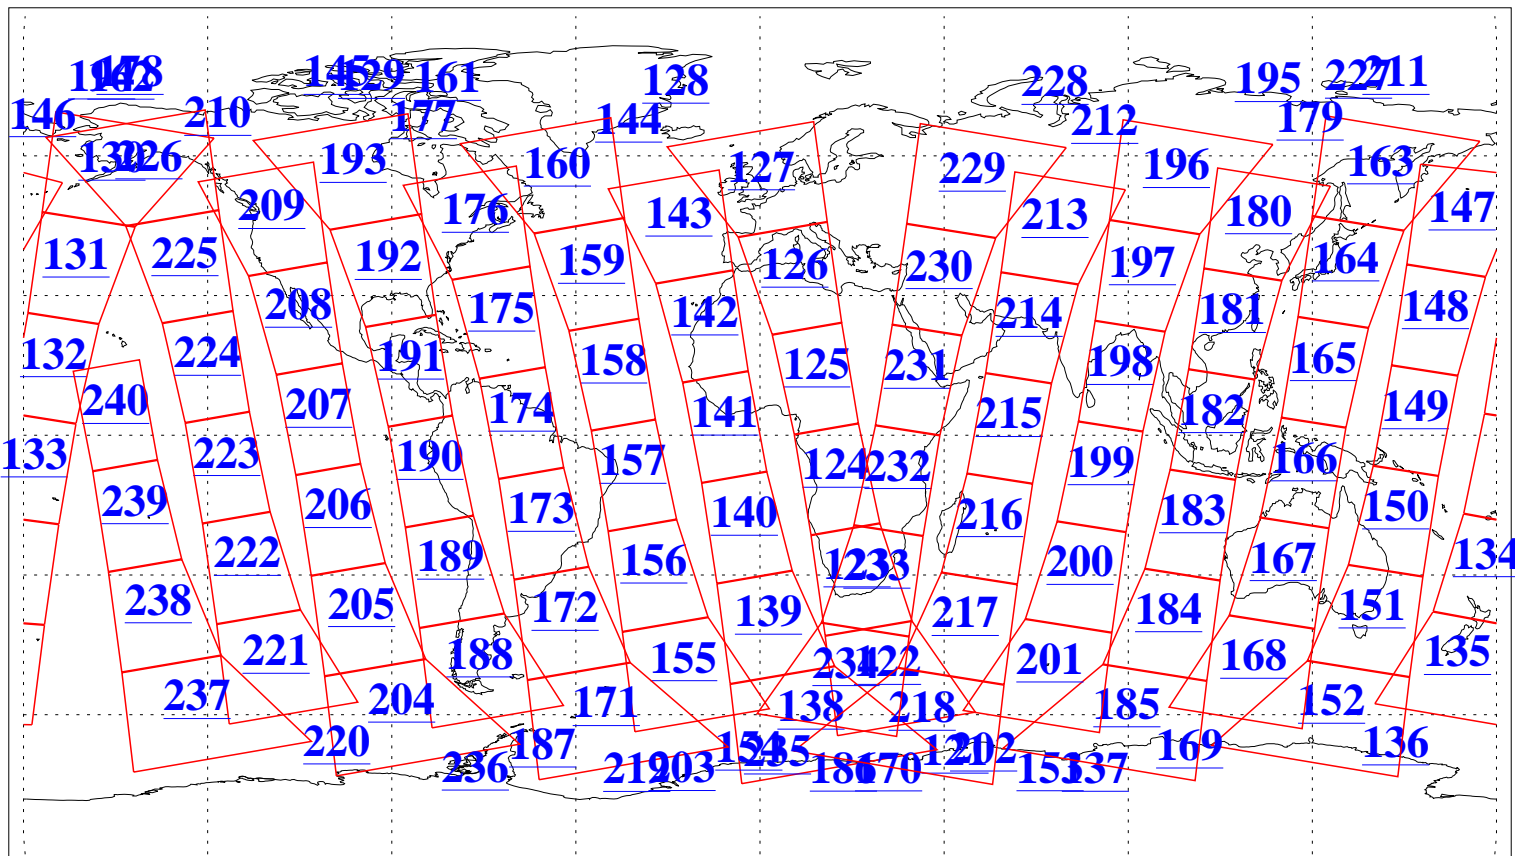

L1B Availability  
AMSU Granules: 240  
HSB Granules: 0  
AIRS Granules: 240

31 Dec 2006  
DoY 365  
Aqua Day 1702  
Granules: 1 to 120

Granules: 121 to 240

Legend: AMSU Available, HSB Available, AIRS Available

L1B Availability  
AMSU Granules: 240  
HSB Granules: 0  
AIRS Granules: 240

31 Dec 2006  
DoY 365  
Aqua Day 1702

Ascending Granules

Descending Granules

Legend: AMSU Available, HSB Available, AIRS Available

L1B Availability  
 AMSU Granules: 240  
 HSB Granules: 0  
 AIRS Granules: 240

31 Dec 2006  
 DoY 365  
 Aqua Day 1702

Northern Hemisphere Granules

Southern Hemisphere Granules

Legend: AMSU Available, HSB Available, AIRS Available