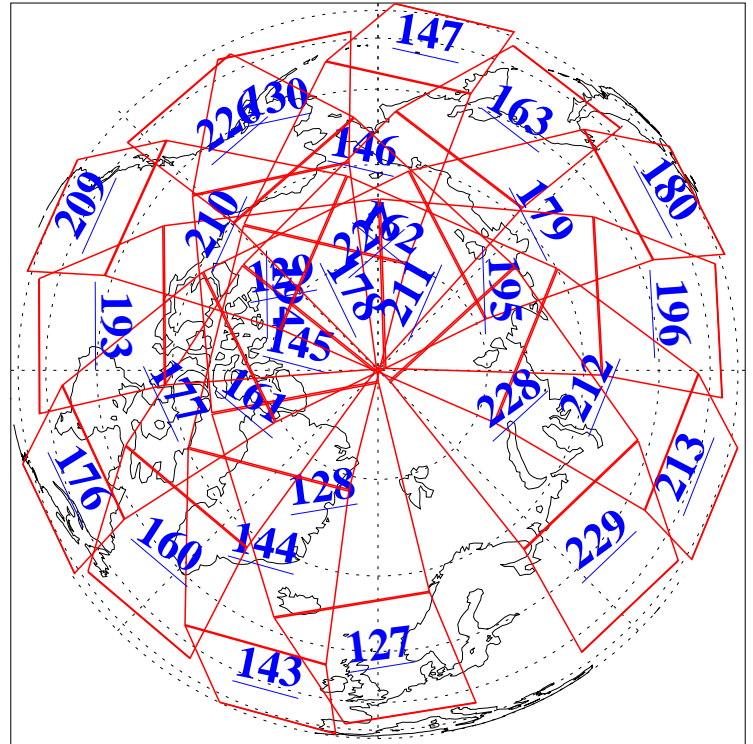

L1B Availability  
AMSU Granules: 240  
HSB Granules: 0  
AIRS Granules: 240

31 Dec 2006  
DoY 365  
Aqua Day 1702  
Granules: 1 to 120

Granules: 121 to 240

Legend: AMSU Available, HSB Available, AIRS Available

L1B Availability  
AMSU Granules: 240  
HSB Granules: 0  
AIRS Granules: 240

31 Dec 2006  
DoY 365  
Aqua Day 1702

Ascending Granules

Descending Granules

Legend: AMSU Available, HSB Available, AIRS Available

L1B Availability  
 AMSU Granules: 240  
 HSB Granules: 0  
 AIRS Granules: 240

31 Dec 2006  
 DoY 365  
 Aqua Day 1702

Northern Hemisphere Granules

Southern Hemisphere Granules

Legend: AMSU Available, HSB Available, AIRS Available