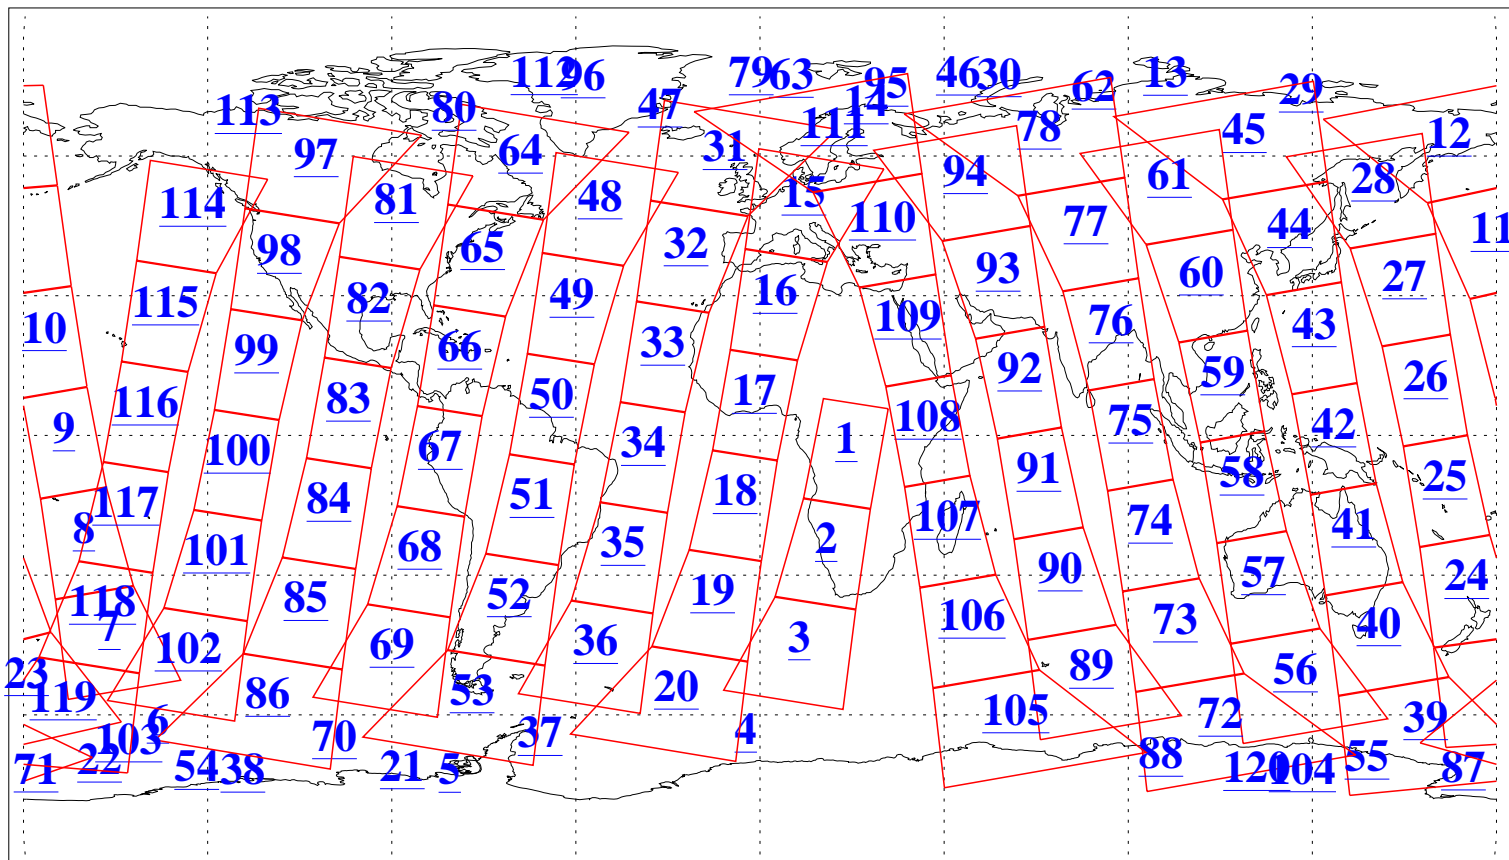

L1B Availability  
AMSU Granules: 240  
HSB Granules: 0  
AIRS Granules: 240

31 Dec 2006  
DoY 365  
Aqua Day 1702  
Granules: 1 to 120

Granules: 121 to 240

Legend: AMSU Available, HSB Available, AIRS Available

L1B Availability  
AMSU Granules: 240  
HSB Granules: 0  
AIRS Granules: 240

31 Dec 2006  
DoY 365  
Aqua Day 1702

Ascending Granules

Descending Granules

Legend: AMSU Available, HSB Available, AIRS Available

L1B Availability  
 AMSU Granules: 240  
 HSB Granules: 0  
 AIRS Granules: 240

31 Dec 2006  
 DoY 365  
 Aqua Day 1702

Northern Hemisphere Granules

Southern Hemisphere Granules

Legend: AMSU Available, HSB Available, AIRS Available