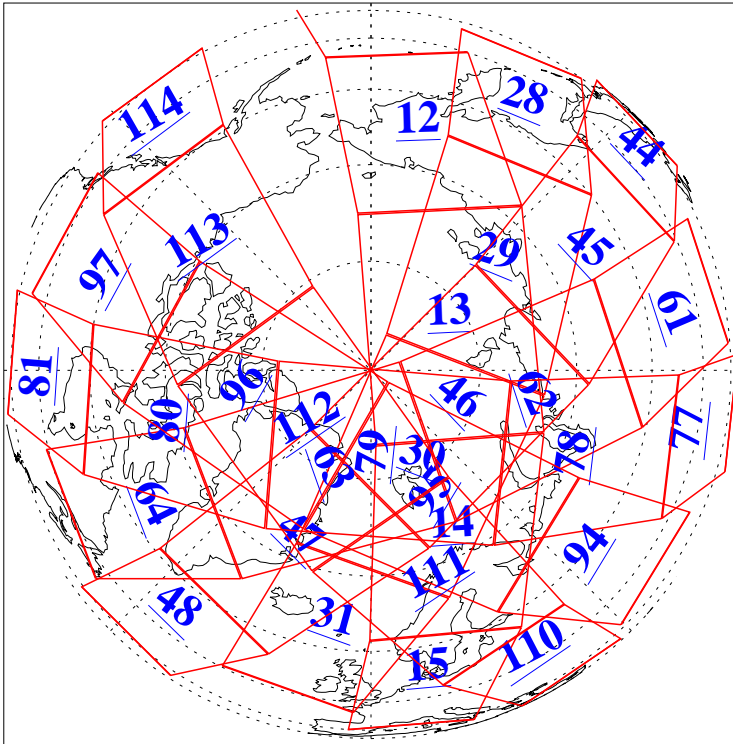

L1B Availability  
AMSU Granules: 240  
HSB Granules: 0  
AIRS Granules: 240

31 Dec 2006  
DoY 365  
Aqua Day 1702  
Granules: 1 to 120

Granules: 121 to 240

Legend: AMSU Available, HSB Available, AIRS Available

L1B Availability  
AMSU Granules: 240  
HSB Granules: 0  
AIRS Granules: 240

31 Dec 2006  
DoY 365  
Aqua Day 1702

Ascending Granules

Descending Granules

Legend: AMSU Available, HSB Available, AIRS Available

L1B Availability  
 AMSU Granules: 240  
 HSB Granules: 0  
 AIRS Granules: 240

31 Dec 2006  
 DoY 365  
 Aqua Day 1702

Northern Hemisphere Granules

Southern Hemisphere Granules

Legend: AMSU Available, HSB Available, AIRS Available