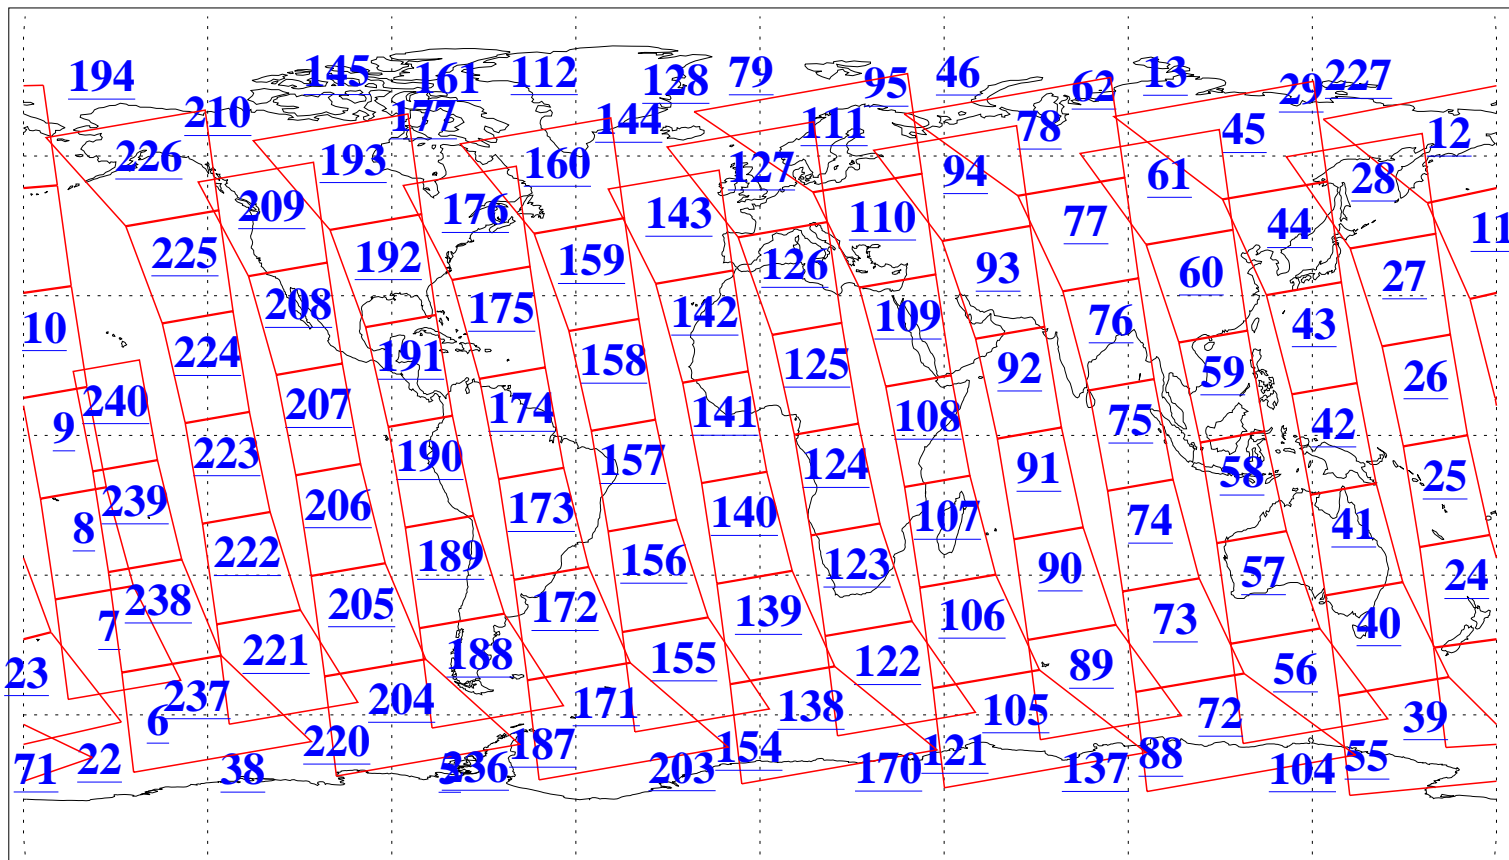

L1B Availability  
AMSU Granules: 240  
HSB Granules: 0  
AIRS Granules: 240

31 Dec 2006  
DoY 365  
Aqua Day 1702  
Granules: 1 to 120

Granules: 121 to 240

Legend: AMSU Available, HSB Available, AIRS Available

L1B Availability  
AMSU Granules: 240  
HSB Granules: 0  
AIRS Granules: 240

31 Dec 2006  
DoY 365  
Aqua Day 1702

Ascending Granules

Descending Granules

Legend: AMSU Available, HSB Available, AIRS Available

L1B Availability  
 AMSU Granules: 240  
 HSB Granules: 0  
 AIRS Granules: 240

31 Dec 2006  
 DoY 365  
 Aqua Day 1702

Northern Hemisphere Granules

Southern Hemisphere Granules

Legend: AMSU Available, HSB Available, AIRS Available