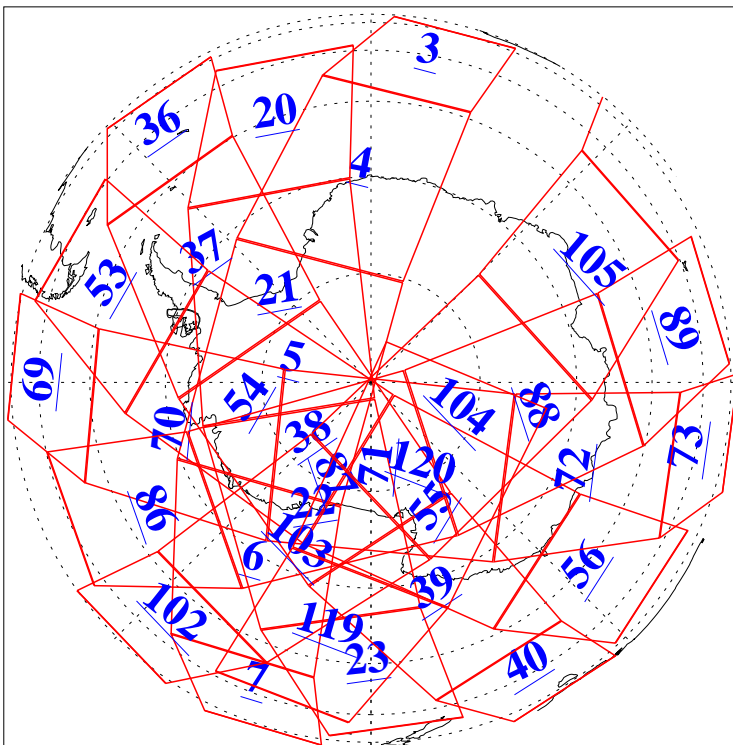

L1B Availability  
AMSU Granules: 240  
HSB Granules: 0  
AIRS Granules: 240

31 Dec 2006  
DoY 365  
Aqua Day 1702  
Granules: 1 to 120

Granules: 121 to 240

Legend: AMSU Available, HSB Available, AIRS Available

L1B Availability  
AMSU Granules: 240  
HSB Granules: 0  
AIRS Granules: 240

31 Dec 2006  
DoY 365  
Aqua Day 1702

Ascending Granules

Descending Granules

Legend: AMSU Available, HSB Available, AIRS Available

L1B Availability  
 AMSU Granules: 240  
 HSB Granules: 0  
 AIRS Granules: 240

31 Dec 2006  
 DoY 365  
 Aqua Day 1702

Northern Hemisphere Granules

Southern Hemisphere Granules

Legend: AMSU Available, HSB Available, AIRS Available