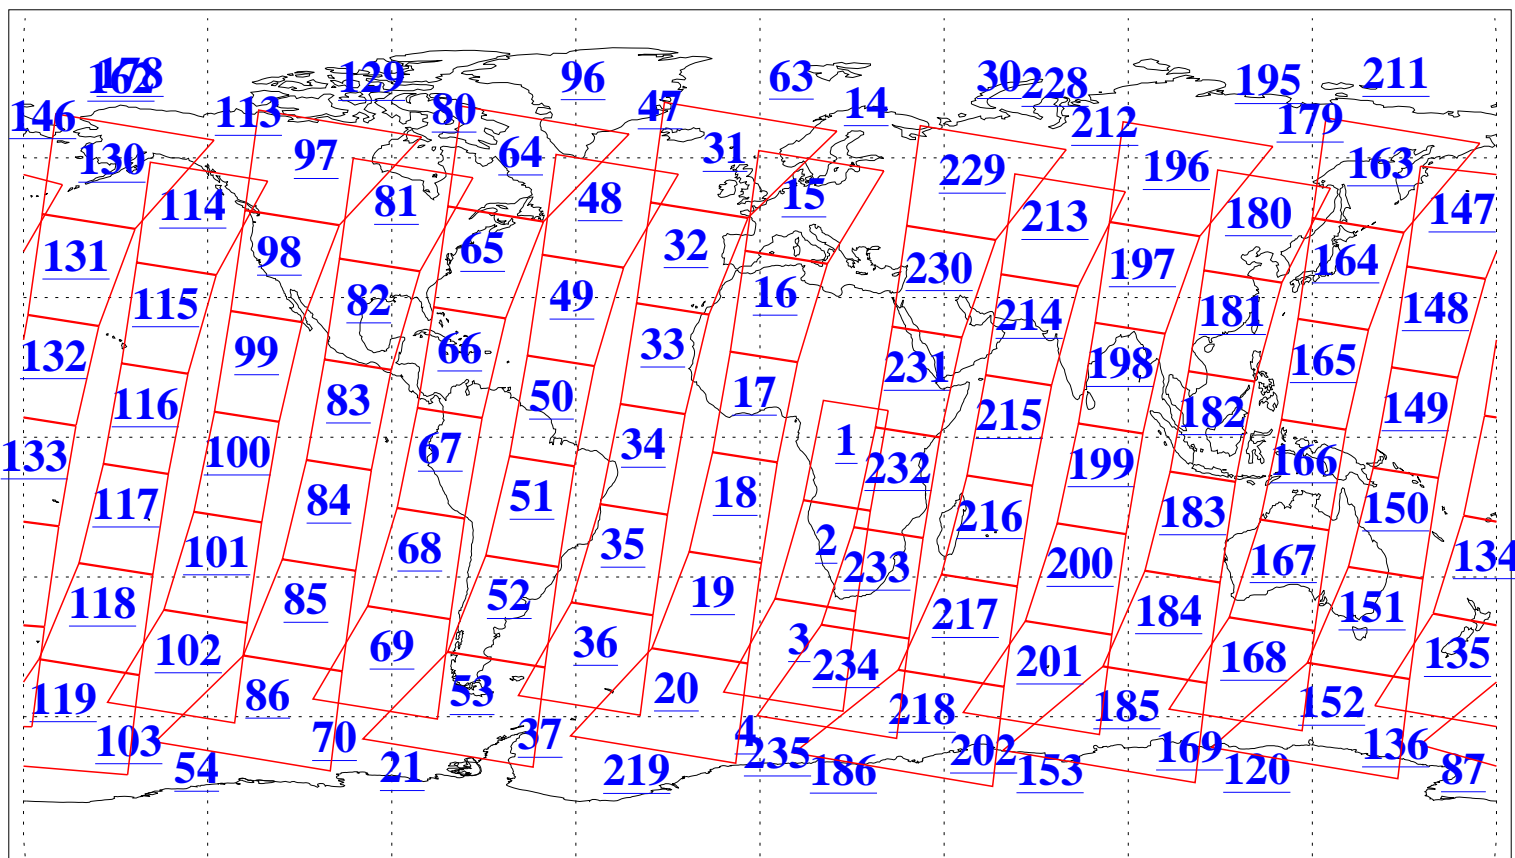

L1B Availability  
AMSU Granules: 240  
HSB Granules: 0  
AIRS Granules: 240

31 Dec 2006  
DoY 365  
Aqua Day 1702  
Granules: 1 to 120

Granules: 121 to 240

Legend: AMSU Available, HSB Available, AIRS Available

L1B Availability  
AMSU Granules: 240  
HSB Granules: 0  
AIRS Granules: 240

31 Dec 2006  
DoY 365  
Aqua Day 1702

Ascending Granules

Descending Granules

Legend: AMSU Available, HSB Available, AIRS Available

L1B Availability  
 AMSU Granules: 240  
 HSB Granules: 0  
 AIRS Granules: 240

31 Dec 2006  
 DoY 365  
 Aqua Day 1702

Northern Hemisphere Granules

Southern Hemisphere Granules

Legend: AMSU Available, HSB Available, AIRS Available