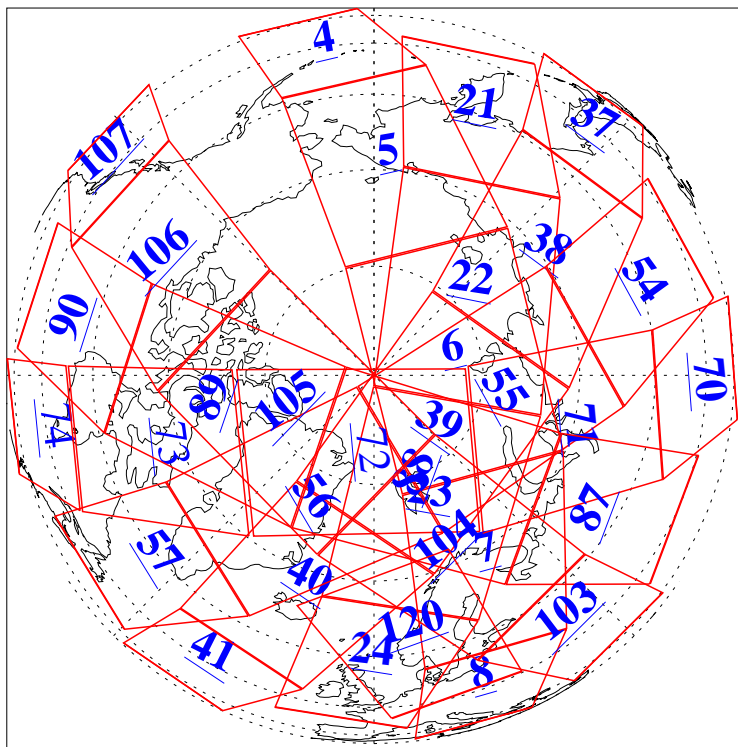

L1B Availability
AMSU Granules: 240
HSB Granules: 0
AIRS Granules: 236

30 Dec 2006
DoY 364
Aqua Day 1701
Granules: 1 to 120

Granules: 121 to 240

Legend: AMSU Available, HSB Available, AIRS Available

L1B Availability
AMSU Granules: 240
HSB Granules: 0
AIRS Granules: 236

30 Dec 2006
DoY 364
Aqua Day 1701
Ascending Granules

Descending Granules

Legend: AMSU Available, HSB Available, AIRS Available

L1B Availability
 AMSU Granules: 240
 HSB Granules: 0
 AIRS Granules: 236

30 Dec 2006
 DoY 364
 Aqua Day 1701

Northern Hemisphere Granules

Southern Hemisphere Granules

Legend: AMSU Available, HSB Available, AIRS Available