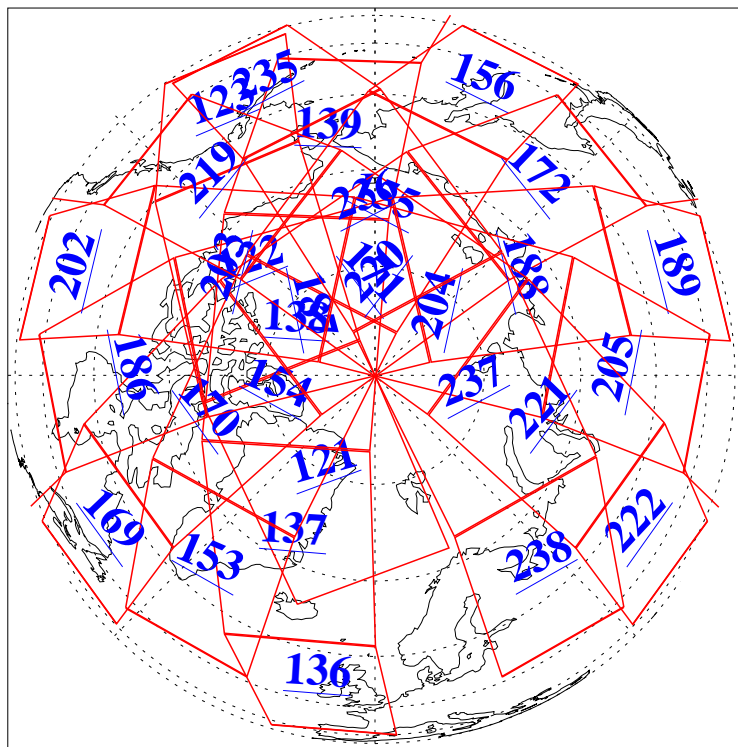

30 Dec 2006
DoY 364
Aqua Day 1701
Ascending Granules

Descending Granules

Legend: AMSU Available, HSB Available, AIRS Available

L1B Availability
 AMSU Granules: 240
 HSB Granules: 0
 AIRS Granules: 236

30 Dec 2006
 DoY 364
 Aqua Day 1701

Northern Hemisphere Granules

Southern Hemisphere Granules

Legend: AMSU Available, HSB Available, AIRS Available