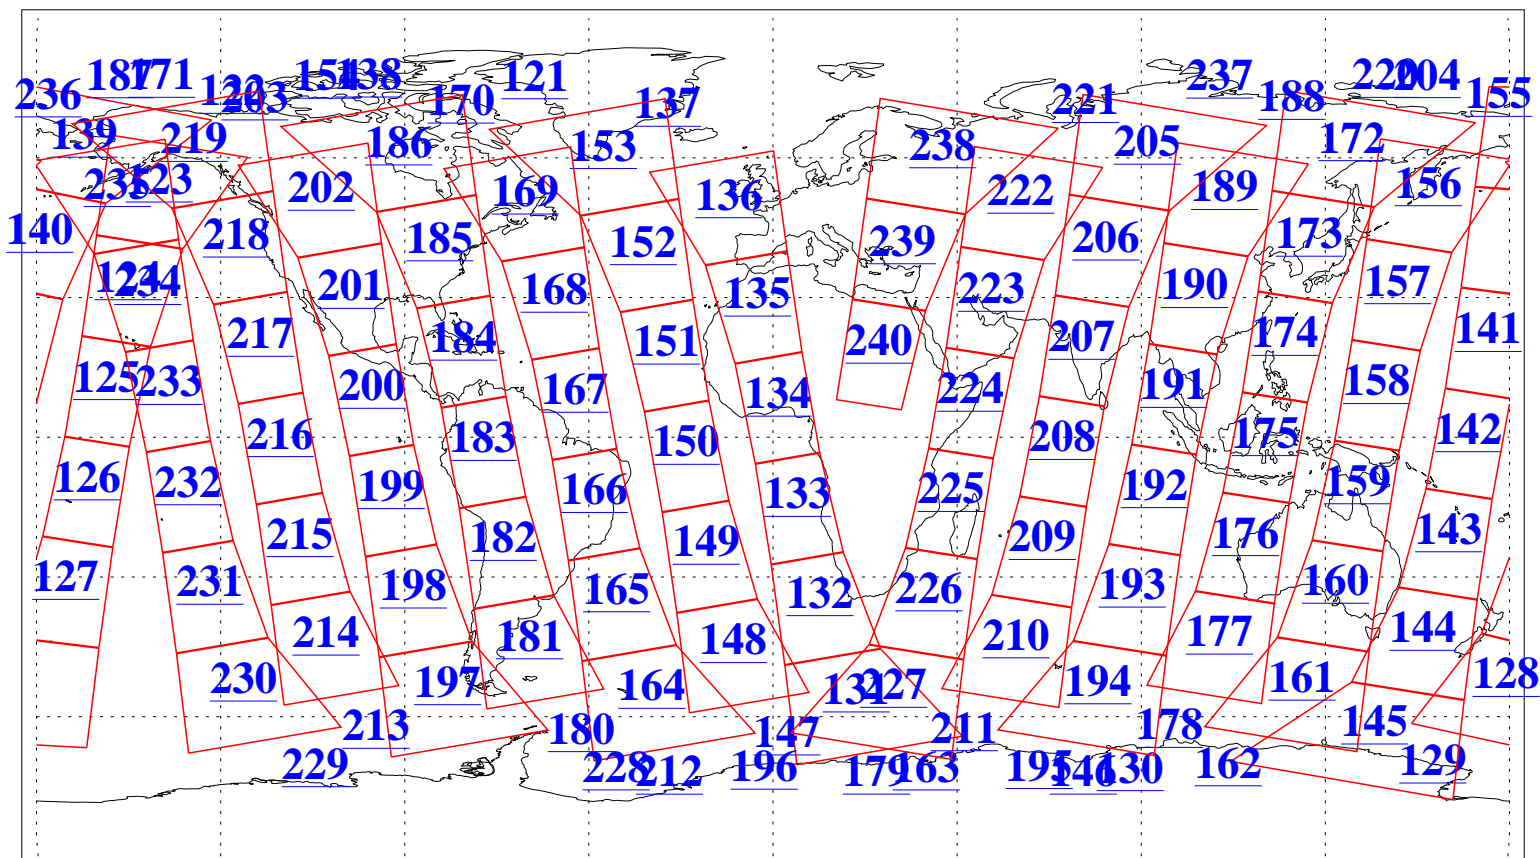

L1B Availability
AMSU Granules: 240
HSB Granules: 0
AIRS Granules: 236

30 Dec 2006
DoY 364
Aqua Day 1701
Granules: 1 to 120

Granules: 121 to 240

Legend: AMSU Available, HSB Available, AIRS Available

L1B Availability
AMSU Granules: 240
HSB Granules: 0
AIRS Granules: 236

30 Dec 2006
DoY 364
Aqua Day 1701
Ascending Granules

Descending Granules

Legend: AMSU Available, HSB Available, AIRS Available

L1B Availability
 AMSU Granules: 240
 HSB Granules: 0
 AIRS Granules: 236

30 Dec 2006
 DoY 364
 Aqua Day 1701

Northern Hemisphere Granules

Southern Hemisphere Granules

Legend: AMSU Available, HSB Available, AIRS Available