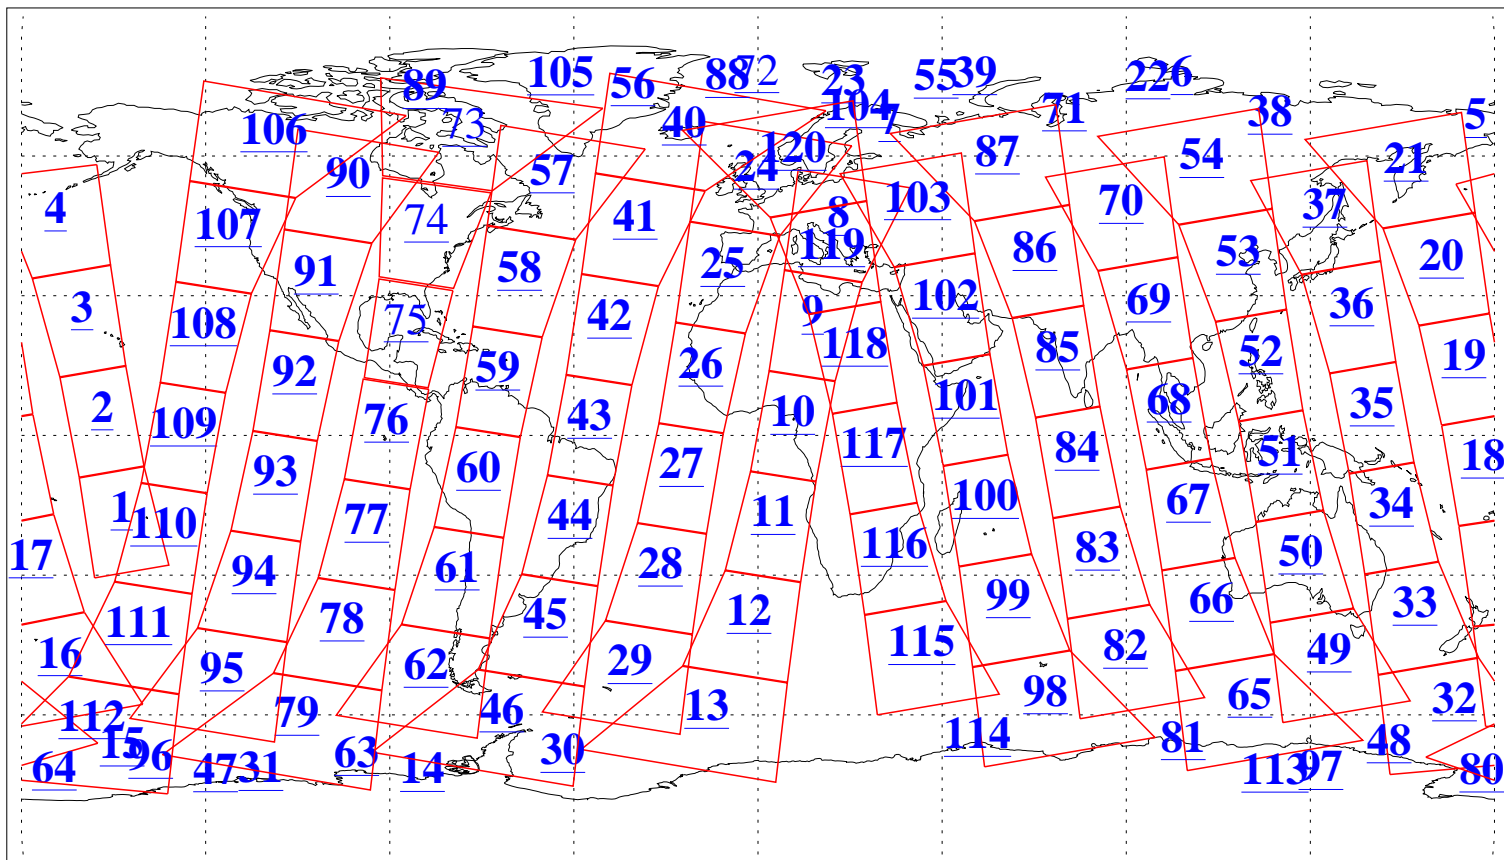

L1B Availability
AMSU Granules: 240
HSB Granules: 0
AIRS Granules: 236

30 Dec 2006
DoY 364
Aqua Day 1701
Granules: 1 to 120

Granules: 121 to 240

Legend: AMSU Available, HSB Available, AIRS Available

L1B Availability
AMSU Granules: 240
HSB Granules: 0
AIRS Granules: 236

30 Dec 2006
DoY 364
Aqua Day 1701
Ascending Granules

Descending Granules

Legend: AMSU Available, HSB Available, AIRS Available

L1B Availability
 AMSU Granules: 240
 HSB Granules: 0
 AIRS Granules: 236

30 Dec 2006
 DoY 364
 Aqua Day 1701

Northern Hemisphere Granules

Southern Hemisphere Granules

Legend: AMSU Available, HSB Available, AIRS Available