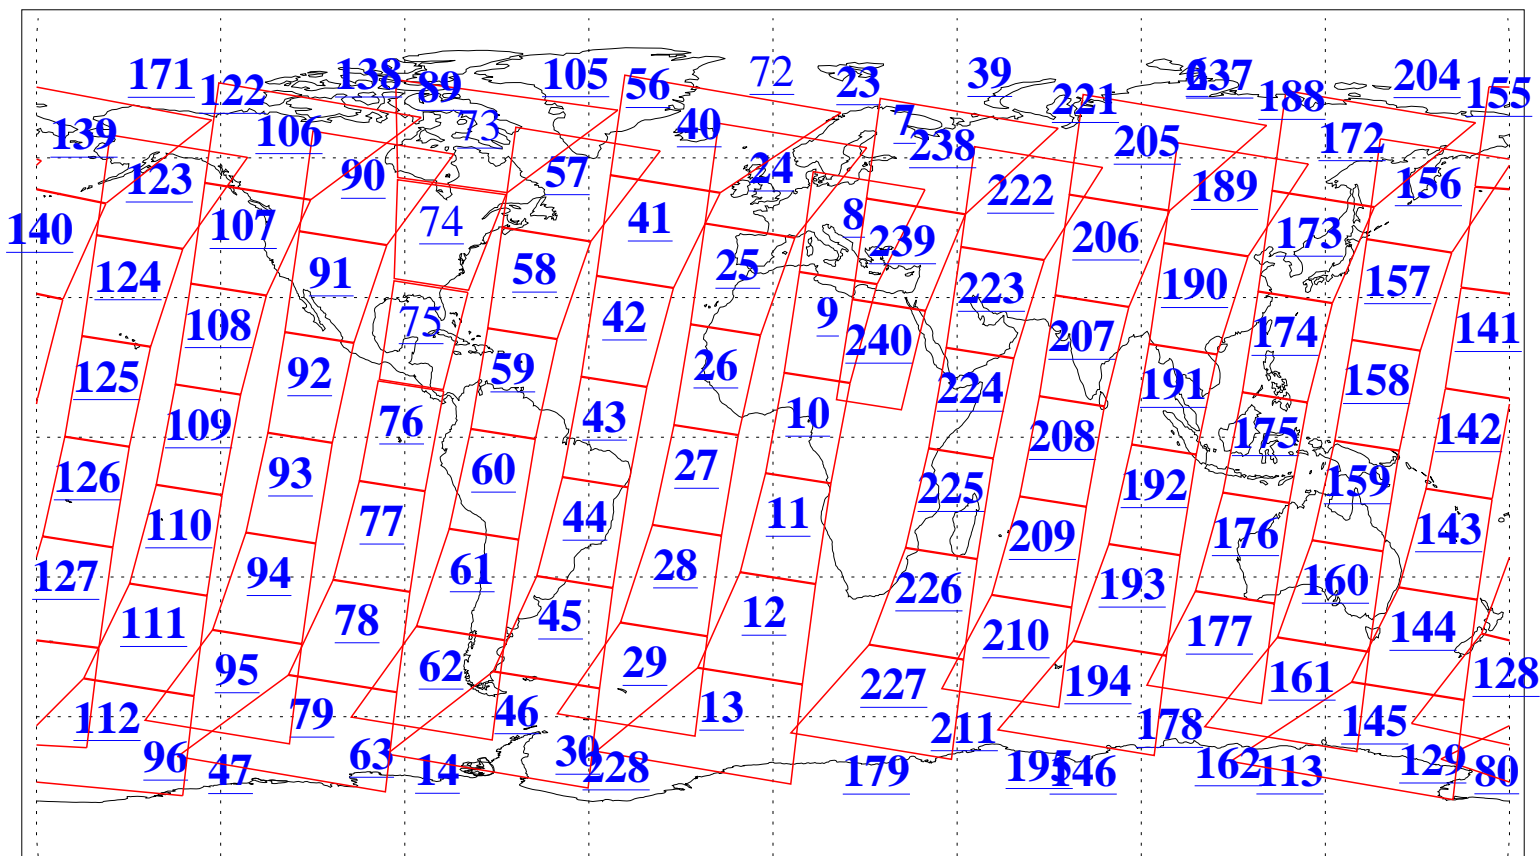

L1B Availability
AMSU Granules: 240
HSB Granules: 0
AIRS Granules: 236

30 Dec 2006
DoY 364
Aqua Day 1701
Granules: 1 to 120

Granules: 121 to 240

Legend: AMSU Available, HSB Available, AIRS Available

L1B Availability
AMSU Granules: 240
HSB Granules: 0
AIRS Granules: 236

30 Dec 2006
DoY 364
Aqua Day 1701
Ascending Granules

Descending Granules

Legend: AMSU Available, HSB Available, AIRS Available

L1B Availability
 AMSU Granules: 240
 HSB Granules: 0
 AIRS Granules: 236

30 Dec 2006
 DoY 364
 Aqua Day 1701

Northern Hemisphere Granules

Southern Hemisphere Granules

Legend: AMSU Available, HSB Available, AIRS Available