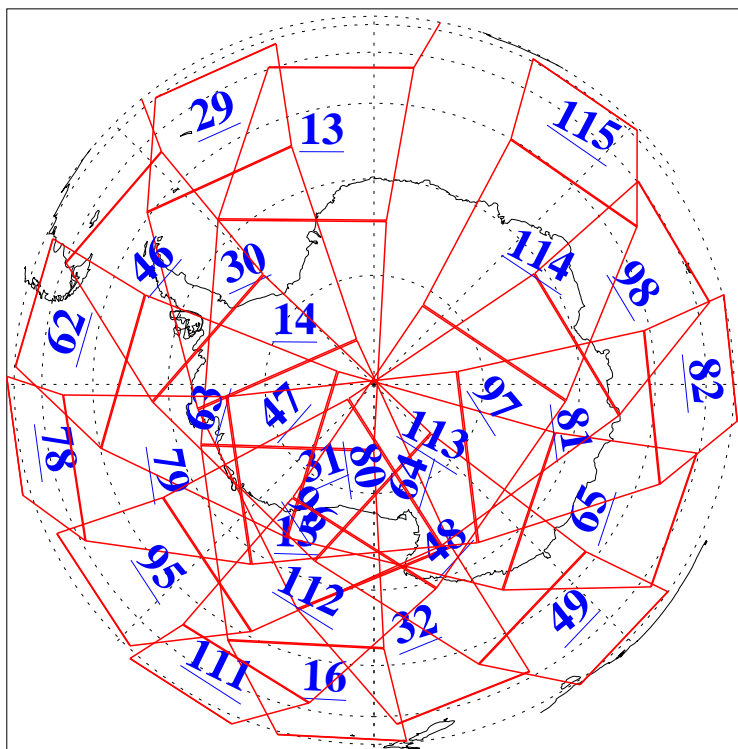

L1B Availability
AMSU Granules: 240
HSB Granules: 0
AIRS Granules: 236

30 Dec 2006
DoY 364
Aqua Day 1701
Granules: 1 to 120

Granules: 121 to 240

Legend: AMSU Available, HSB Available, AIRS Available

L1B Availability
AMSU Granules: 240
HSB Granules: 0
AIRS Granules: 236

30 Dec 2006
DoY 364
Aqua Day 1701
Ascending Granules

Descending Granules

Legend: AMSU Available, HSB Available, AIRS Available

L1B Availability
 AMSU Granules: 240
 HSB Granules: 0
 AIRS Granules: 236

30 Dec 2006
 DoY 364
 Aqua Day 1701

Northern Hemisphere Granules

Southern Hemisphere Granules

Legend: AMSU Available, HSB Available, AIRS Available