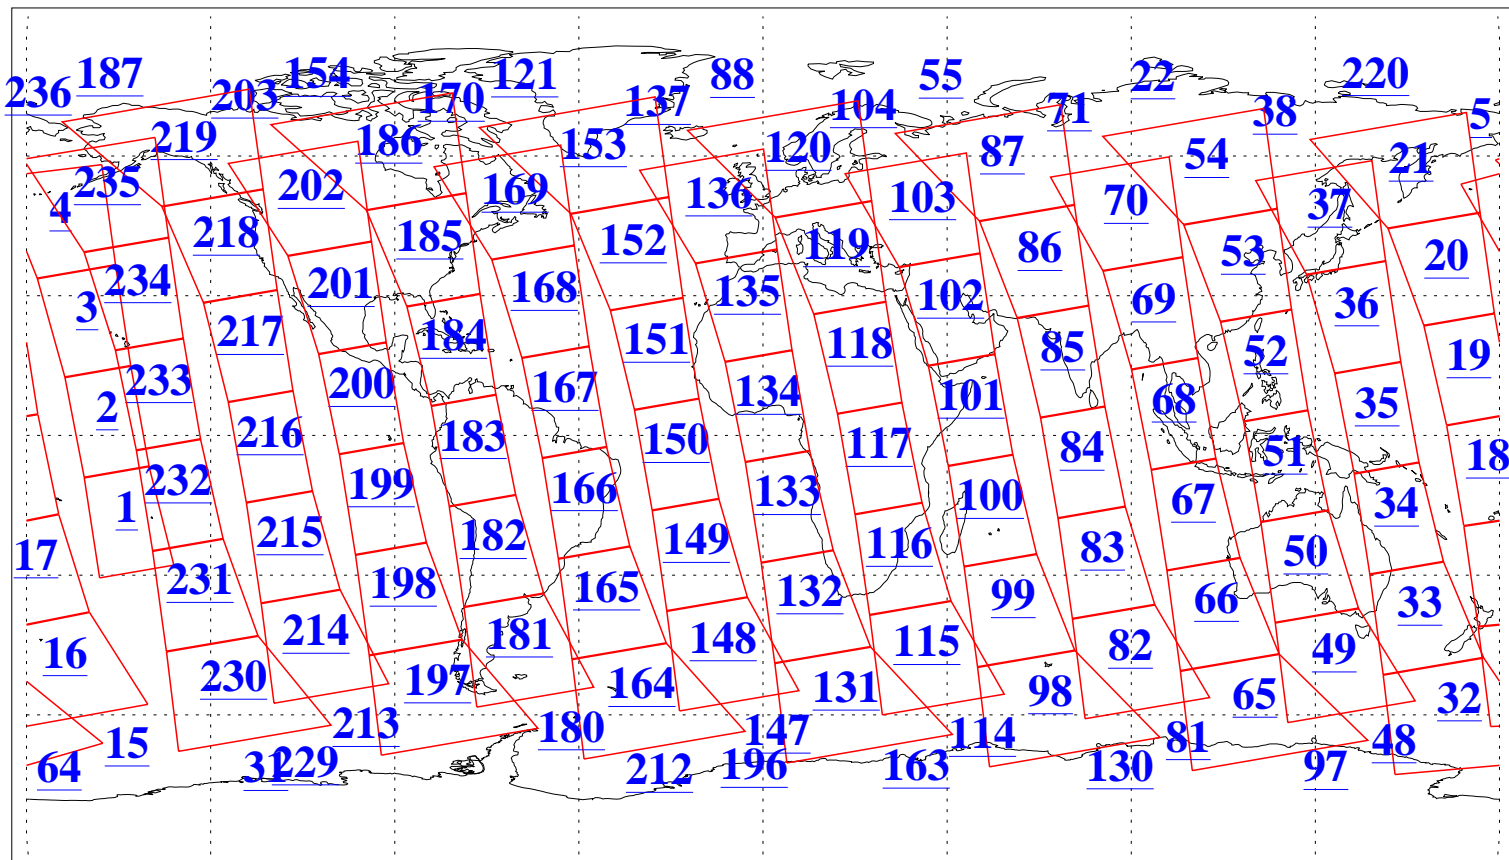

L1B Availability
AMSU Granules: 240
HSB Granules: 0
AIRS Granules: 236

30 Dec 2006
DoY 364
Aqua Day 1701
Granules: 1 to 120

Granules: 121 to 240

Legend: AMSU Available, HSB Available, AIRS Available

L1B Availability
AMSU Granules: 240
HSB Granules: 0
AIRS Granules: 236

30 Dec 2006
DoY 364
Aqua Day 1701
Ascending Granules

Descending Granules

Legend: AMSU Available, HSB Available, AIRS Available

L1B Availability
 AMSU Granules: 240
 HSB Granules: 0
 AIRS Granules: 236

30 Dec 2006
 DoY 364
 Aqua Day 1701

Northern Hemisphere Granules

Southern Hemisphere Granules

Legend: AMSU Available, HSB Available, AIRS Available