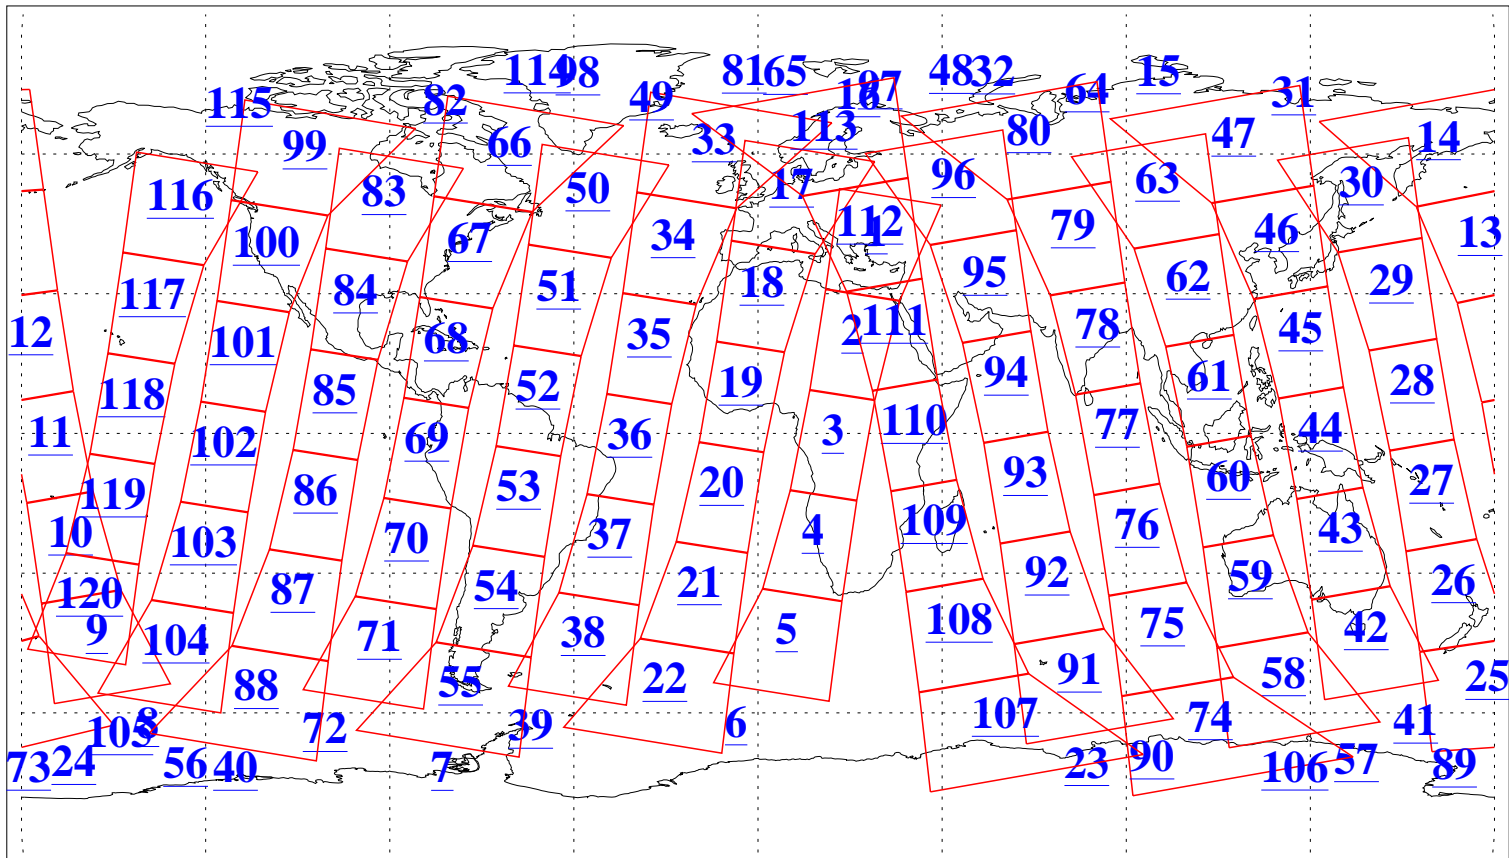

L1B Availability
AMSU Granules: 240
HSB Granules: 0
AIRS Granules: 240

29 Dec 2006
DoY 363
Aqua Day 1700
Granules: 1 to 120

Granules: 121 to 240

Legend: AMSU Available, HSB Available, AIRS Available

L1B Availability
AMSU Granules: 240
HSB Granules: 0
AIRS Granules: 240

29 Dec 2006
DoY 363
Aqua Day 1700

Ascending Granules

Descending Granules

Legend: AMSU Available, HSB Available, AIRS Available

L1B Availability
 AMSU Granules: 240
 HSB Granules: 0
 AIRS Granules: 240

29 Dec 2006
 DoY 363
 Aqua Day 1700

Northern Hemisphere Granules

Southern Hemisphere Granules

Legend: AMSU Available, HSB Available, AIRS Available