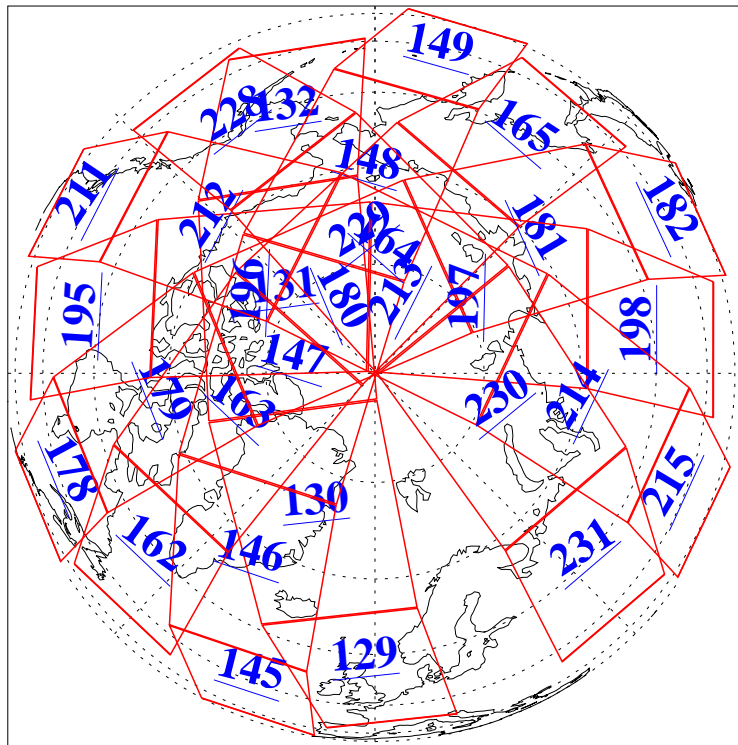

L1B Availability
AMSU Granules: 240
HSB Granules: 0
AIRS Granules: 240

29 Dec 2006
DoY 363
Aqua Day 1700
Granules: 1 to 120

Granules: 121 to 240

Legend: AMSU Available, HSB Available, AIRS Available

L1B Availability
AMSU Granules: 240
HSB Granules: 0
AIRS Granules: 240

29 Dec 2006
DoY 363
Aqua Day 1700

Ascending Granules

Descending Granules

Legend: AMSU Available, HSB Available, AIRS Available

L1B Availability
 AMSU Granules: 240
 HSB Granules: 0
 AIRS Granules: 240

29 Dec 2006
 DoY 363
 Aqua Day 1700

Northern Hemisphere Granules

Southern Hemisphere Granules

Legend: AMSU Available, HSB Available, AIRS Available