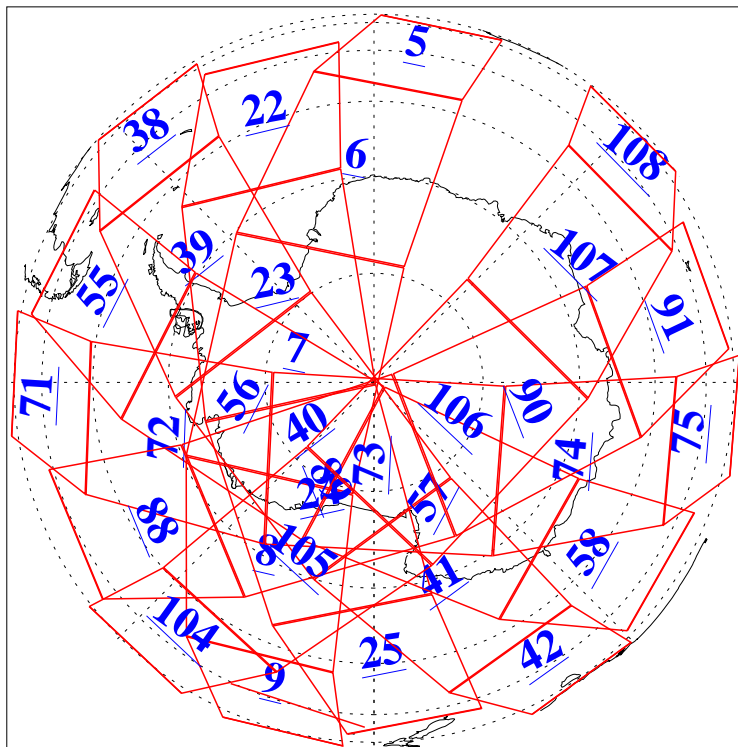

L1B Availability
AMSU Granules: 240
HSB Granules: 0
AIRS Granules: 240

29 Dec 2006
DoY 363
Aqua Day 1700
Granules: 1 to 120

Granules: 121 to 240

Legend: AMSU Available, HSB Available, AIRS Available

L1B Availability
AMSU Granules: 240
HSB Granules: 0
AIRS Granules: 240

29 Dec 2006
DoY 363
Aqua Day 1700

Ascending Granules

Descending Granules

Legend: AMSU Available, HSB Available, AIRS Available

L1B Availability
 AMSU Granules: 240
 HSB Granules: 0
 AIRS Granules: 240

29 Dec 2006
 DoY 363
 Aqua Day 1700

Northern Hemisphere Granules

Southern Hemisphere Granules

Legend: AMSU Available, HSB Available, AIRS Available