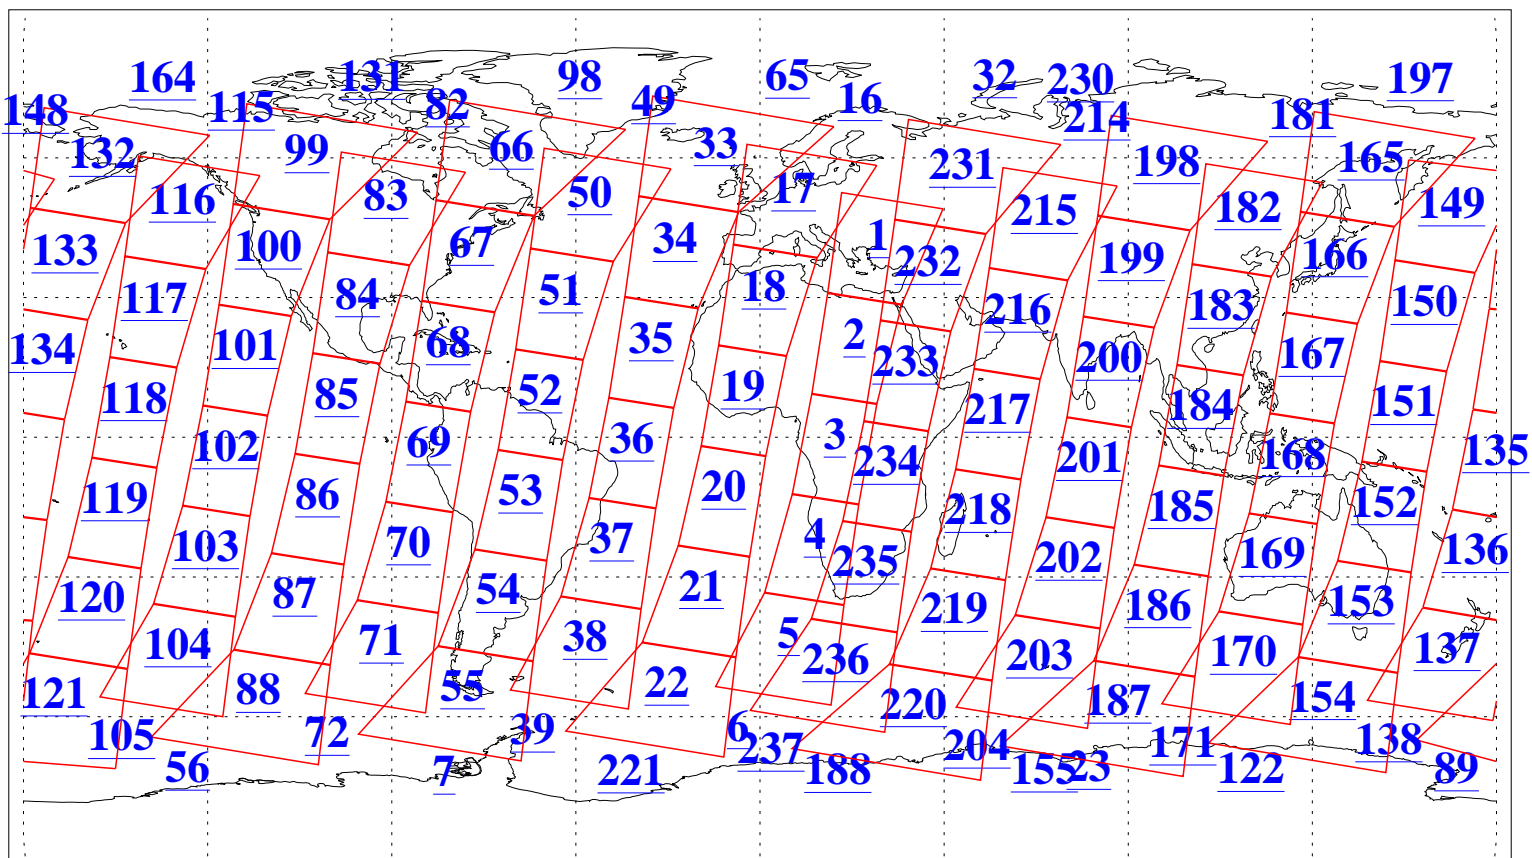

L1B Availability
AMSU Granules: 240
HSB Granules: 0
AIRS Granules: 240

29 Dec 2006
DoY 363
Aqua Day 1700
Granules: 1 to 120

Granules: 121 to 240

Legend: AMSU Available, HSB Available, AIRS Available

L1B Availability
AMSU Granules: 240
HSB Granules: 0
AIRS Granules: 240

29 Dec 2006
DoY 363
Aqua Day 1700

Ascending Granules

Descending Granules

Legend: AMSU Available, HSB Available, AIRS Available

L1B Availability
 AMSU Granules: 240
 HSB Granules: 0
 AIRS Granules: 240

29 Dec 2006
 DoY 363
 Aqua Day 1700

Northern Hemisphere Granules

Southern Hemisphere Granules

Legend: AMSU Available, HSB Available, AIRS Available