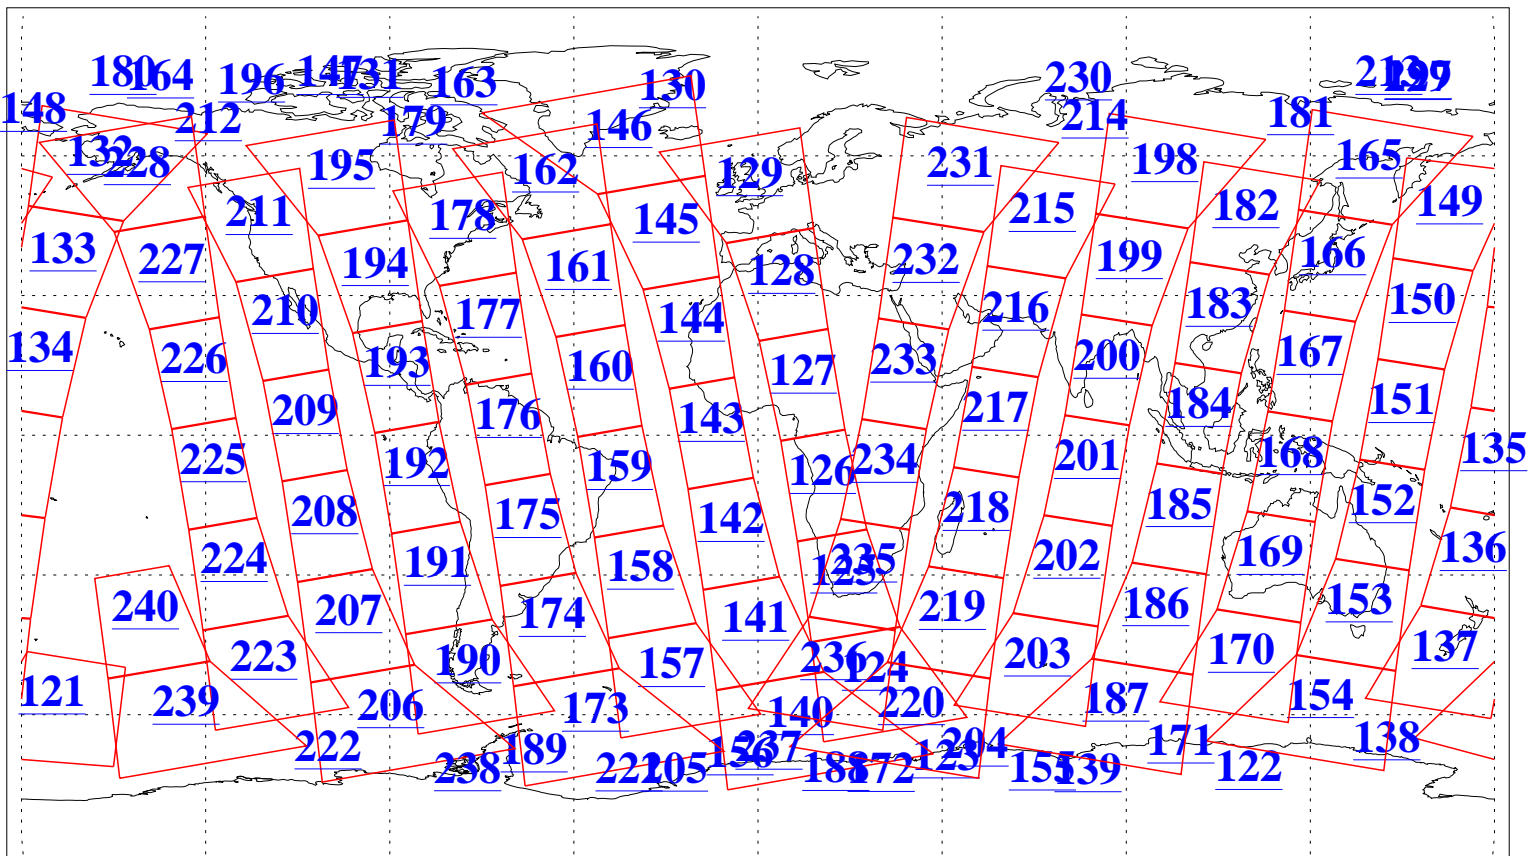

L1B Availability
AMSU Granules: 240
HSB Granules: 0
AIRS Granules: 240

29 Dec 2006
DoY 363
Aqua Day 1700
Granules: 1 to 120

Granules: 121 to 240

Legend: AMSU Available, HSB Available, AIRS Available

L1B Availability
AMSU Granules: 240
HSB Granules: 0
AIRS Granules: 240

29 Dec 2006
DoY 363
Aqua Day 1700

Ascending Granules

Descending Granules

Legend: AMSU Available, HSB Available, AIRS Available

L1B Availability
 AMSU Granules: 240
 HSB Granules: 0
 AIRS Granules: 240

29 Dec 2006
 DoY 363
 Aqua Day 1700

Northern Hemisphere Granules

Southern Hemisphere Granules

Legend: AMSU Available, HSB Available, AIRS Available