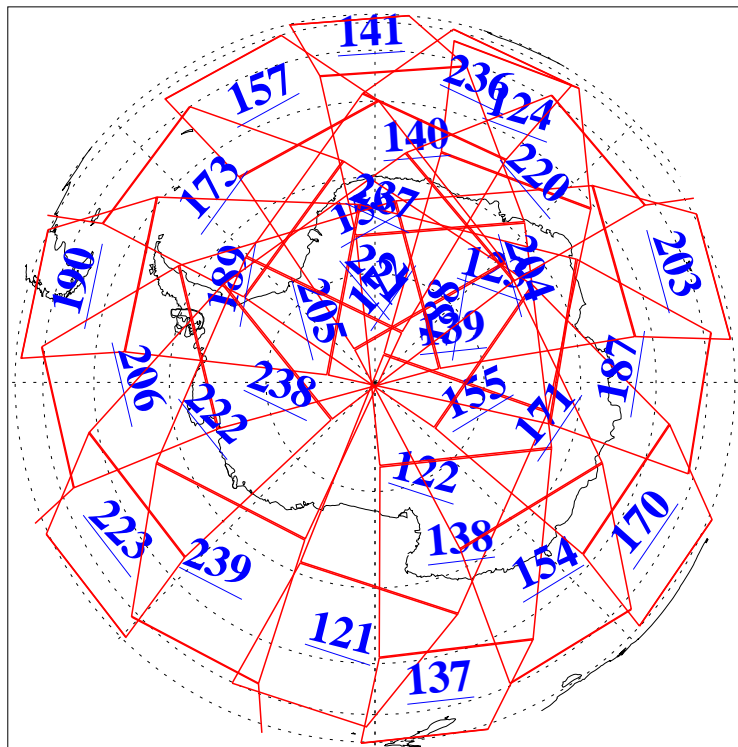

L1B Availability
AMSU Granules: 240
HSB Granules: 0
AIRS Granules: 240

29 Dec 2006
DoY 363
Aqua Day 1700
Granules: 1 to 120

Granules: 121 to 240

Legend: AMSU Available, HSB Available, AIRS Available

L1B Availability
AMSU Granules: 240
HSB Granules: 0
AIRS Granules: 240

29 Dec 2006
DoY 363
Aqua Day 1700

Ascending Granules

Descending Granules

Legend: AMSU Available, HSB Available, AIRS Available

L1B Availability
 AMSU Granules: 240
 HSB Granules: 0
 AIRS Granules: 240

29 Dec 2006
 DoY 363
 Aqua Day 1700

Northern Hemisphere Granules

Southern Hemisphere Granules

Legend: AMSU Available, HSB Available, AIRS Available