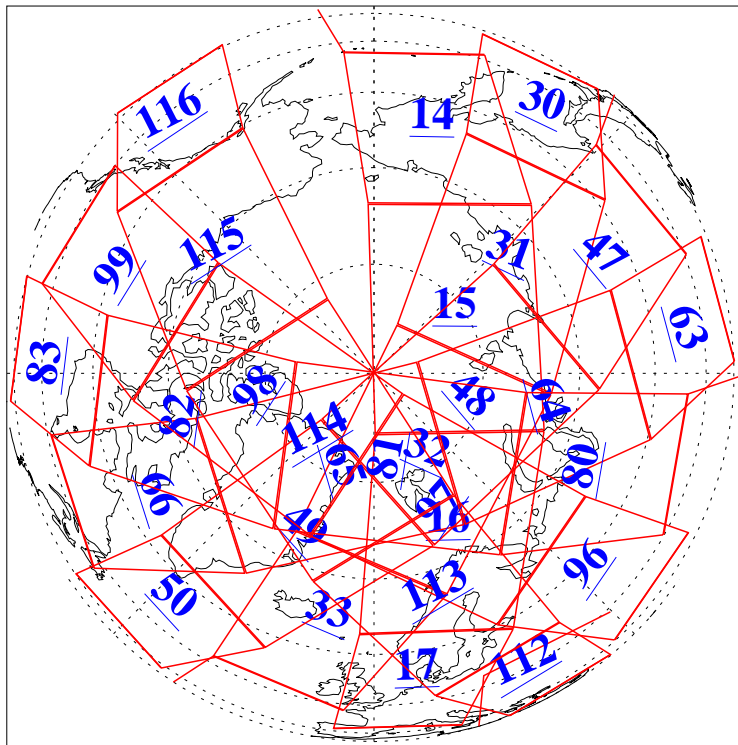

L1B Availability
AMSU Granules: 240
HSB Granules: 0
AIRS Granules: 240

29 Dec 2006
DoY 363
Aqua Day 1700
Granules: 1 to 120

Granules: 121 to 240

Legend: AMSU Available, HSB Available, AIRS Available

L1B Availability
AMSU Granules: 240
HSB Granules: 0
AIRS Granules: 240

29 Dec 2006
DoY 363
Aqua Day 1700

Ascending Granules

Descending Granules

Legend: AMSU Available, HSB Available, AIRS Available

L1B Availability
 AMSU Granules: 240
 HSB Granules: 0
 AIRS Granules: 240

29 Dec 2006
 DoY 363
 Aqua Day 1700

Northern Hemisphere Granules

Southern Hemisphere Granules

Legend: AMSU Available, HSB Available, AIRS Available