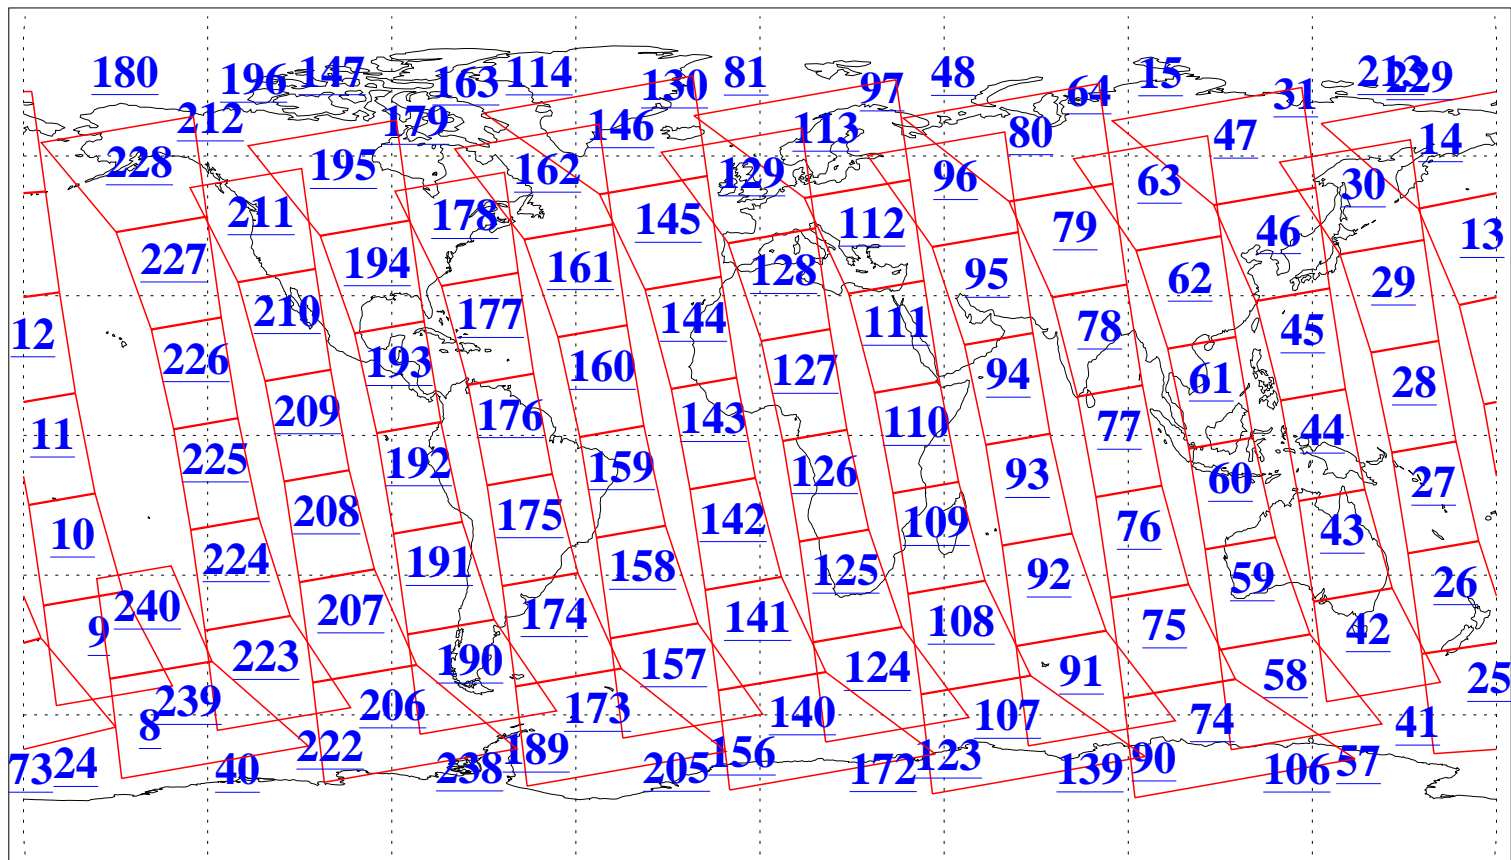

L1B Availability
AMSU Granules: 240
HSB Granules: 0
AIRS Granules: 240

29 Dec 2006
DoY 363
Aqua Day 1700
Granules: 1 to 120

Granules: 121 to 240

Legend: AMSU Available, HSB Available, AIRS Available

L1B Availability
AMSU Granules: 240
HSB Granules: 0
AIRS Granules: 240

29 Dec 2006
DoY 363
Aqua Day 1700

Ascending Granules

Descending Granules

Legend: AMSU Available, HSB Available, AIRS Available

L1B Availability
 AMSU Granules: 240
 HSB Granules: 0
 AIRS Granules: 240

29 Dec 2006
 DoY 363
 Aqua Day 1700

Northern Hemisphere Granules

Southern Hemisphere Granules

Legend: AMSU Available, HSB Available, AIRS Available