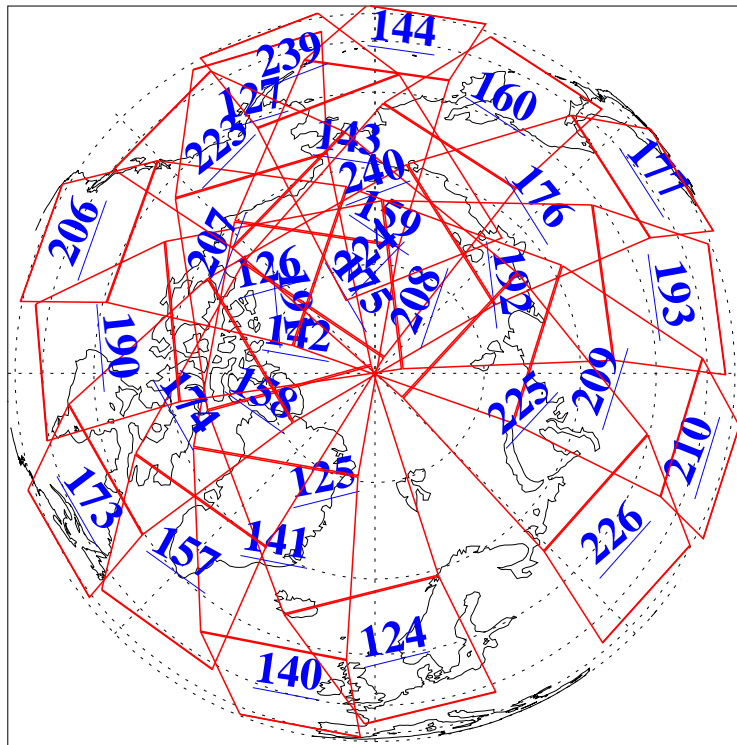

L1B Availability
AMSU Granules: 240
HSB Granules: 0
AIRS Granules: 240

26 Dec 2006
DoY 360
Aqua Day 1697
Granules: 1 to 120

Granules: 121 to 240

Legend: AMSU Available, HSB Available, AIRS Available

L1B Availability
AMSU Granules: 240
HSB Granules: 0
AIRS Granules: 240

26 Dec 2006
DoY 360
Aqua Day 1697
Ascending Granules

Descending Granules

Legend: AMSU Available, HSB Available, AIRS Available

L1B Availability
 AMSU Granules: 240
 HSB Granules: 0
 AIRS Granules: 240

26 Dec 2006
 DoY 360
 Aqua Day 1697

Northern Hemisphere Granules

Southern Hemisphere Granules

Legend: AMSU Available, HSB Available, AIRS Available