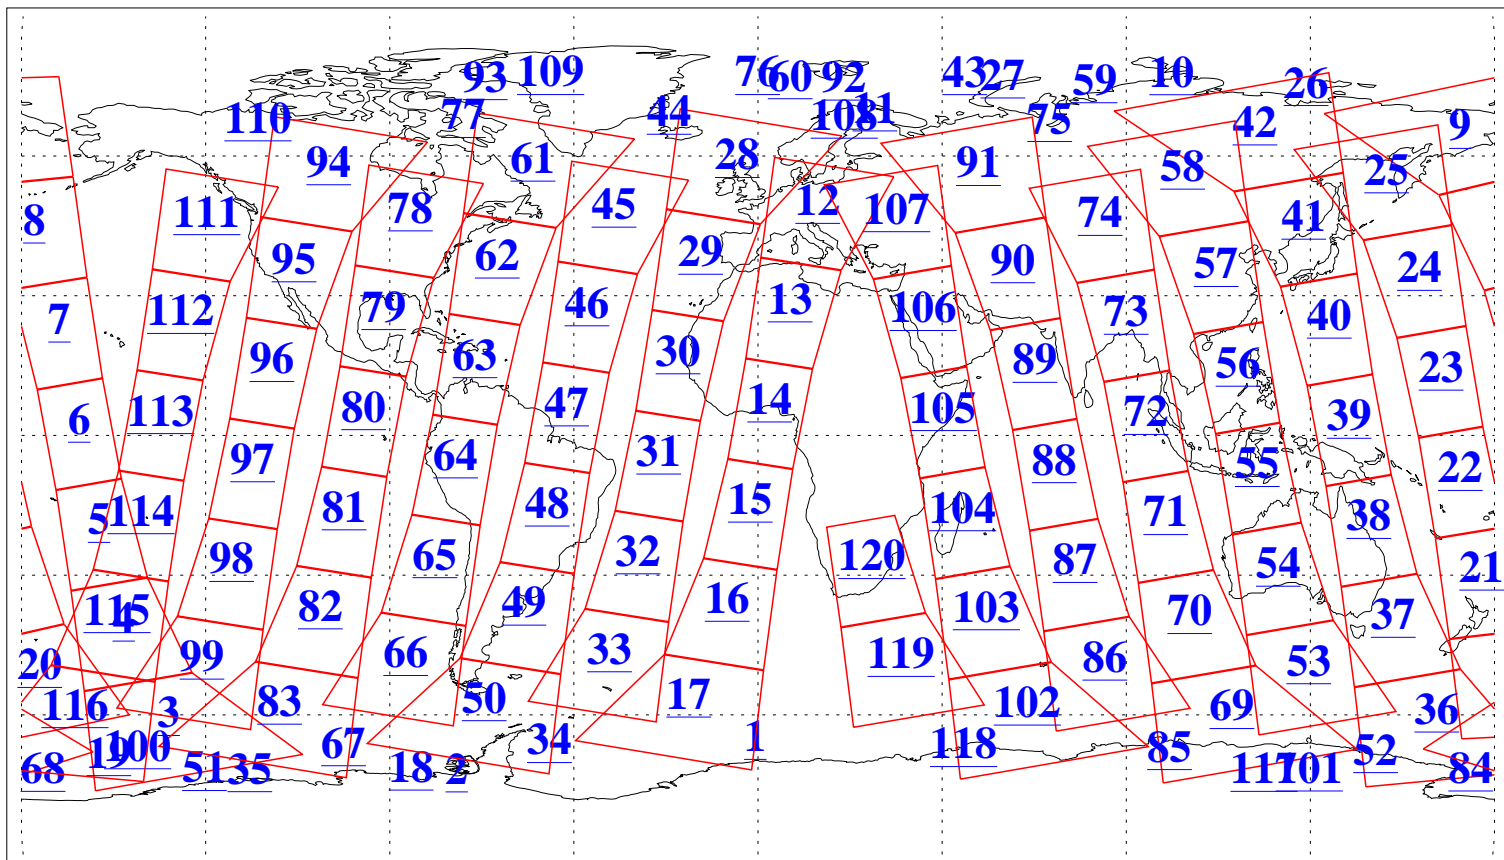

L1B Availability
AMSU Granules: 240
HSB Granules: 0
AIRS Granules: 240

26 Dec 2006
DoY 360
Aqua Day 1697
Granules: 1 to 120

Granules: 121 to 240

Legend: AMSU Available, HSB Available, AIRS Available

L1B Availability
AMSU Granules: 240
HSB Granules: 0
AIRS Granules: 240

26 Dec 2006
DoY 360
Aqua Day 1697
Ascending Granules

Descending Granules

Legend: AMSU Available, HSB Available, AIRS Available

L1B Availability
 AMSU Granules: 240
 HSB Granules: 0
 AIRS Granules: 240

26 Dec 2006
 DoY 360
 Aqua Day 1697

Northern Hemisphere Granules

Southern Hemisphere Granules

Legend: AMSU Available, HSB Available, AIRS Available