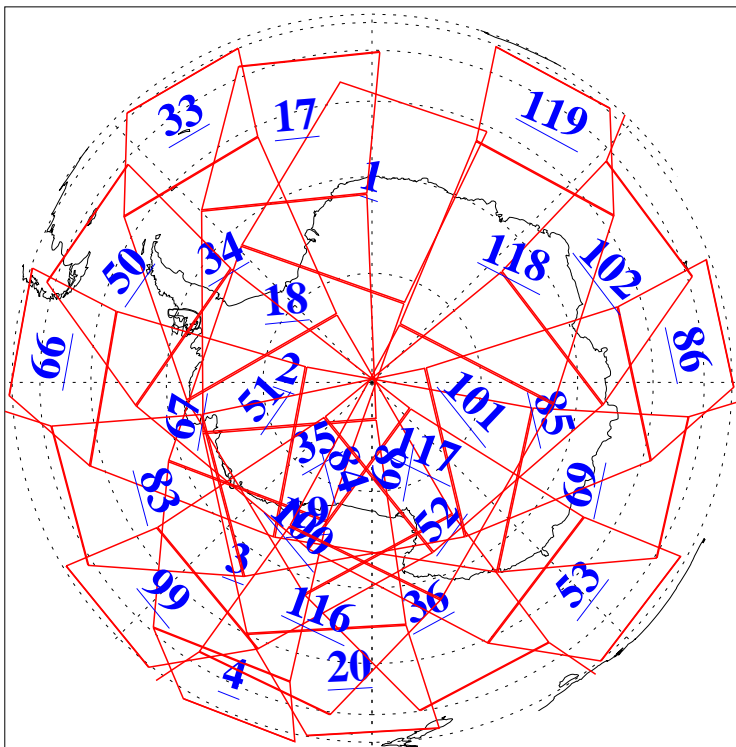

L1B Availability
AMSU Granules: 240
HSB Granules: 0
AIRS Granules: 240

26 Dec 2006
DoY 360
Aqua Day 1697
Granules: 1 to 120

Granules: 121 to 240

Legend: AMSU Available, HSB Available, AIRS Available

L1B Availability
AMSU Granules: 240
HSB Granules: 0
AIRS Granules: 240

26 Dec 2006
DoY 360
Aqua Day 1697
Ascending Granules

Descending Granules

Legend: AMSU Available, HSB Available, AIRS Available

L1B Availability
 AMSU Granules: 240
 HSB Granules: 0
 AIRS Granules: 240

26 Dec 2006
 DoY 360
 Aqua Day 1697

Northern Hemisphere Granules

Southern Hemisphere Granules

Legend: AMSU Available, HSB Available, AIRS Available