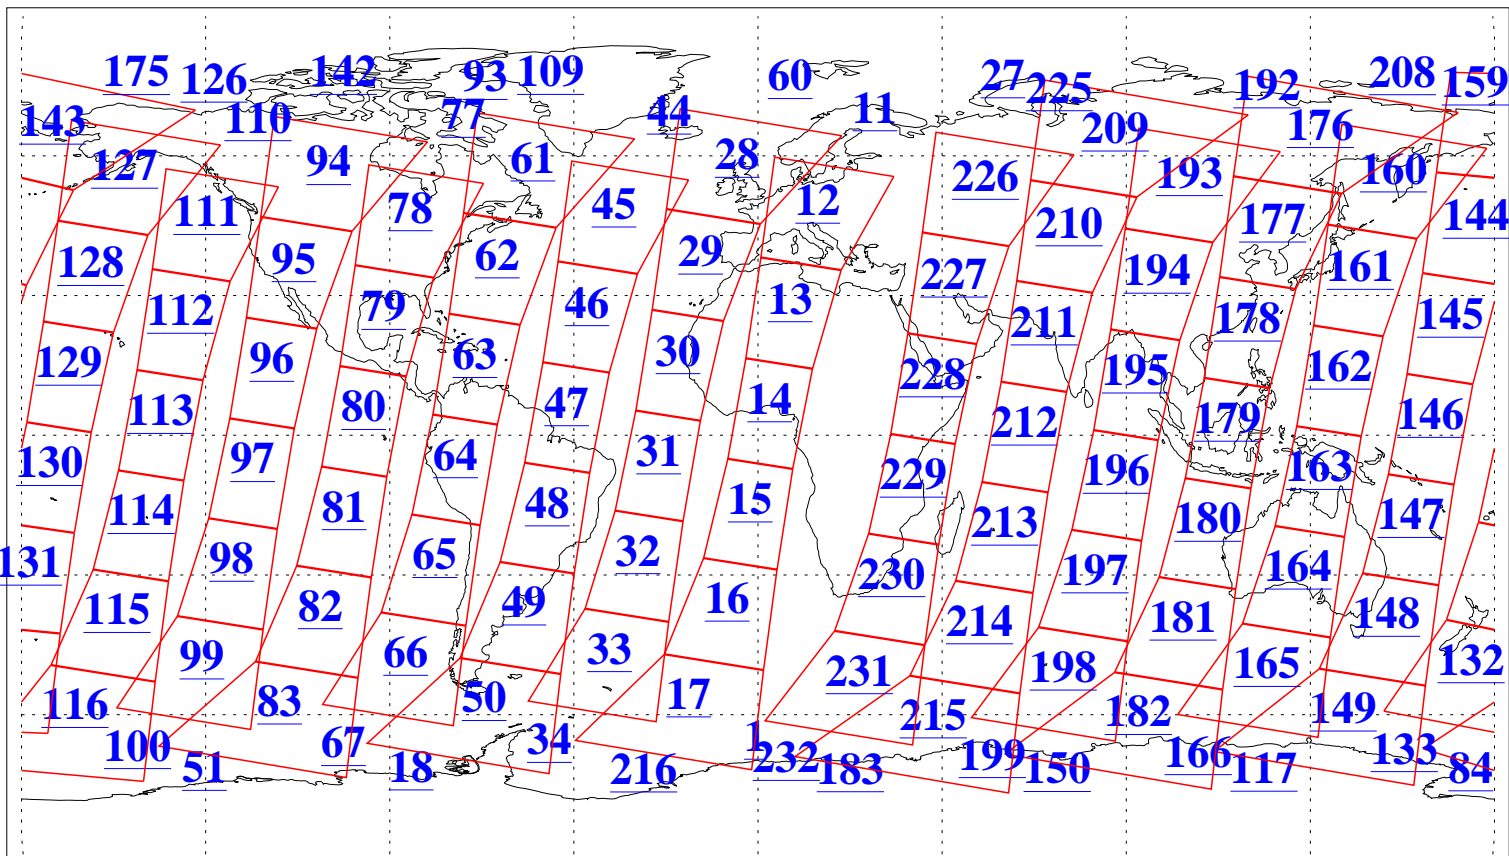

L1B Availability
AMSU Granules: 240
HSB Granules: 0
AIRS Granules: 240

26 Dec 2006
DoY 360
Aqua Day 1697
Granules: 1 to 120

Granules: 121 to 240

Legend: AMSU Available, HSB Available, AIRS Available

L1B Availability
AMSU Granules: 240
HSB Granules: 0
AIRS Granules: 240

26 Dec 2006
DoY 360
Aqua Day 1697
Ascending Granules

Descending Granules

Legend: AMSU Available, HSB Available, AIRS Available

L1B Availability
 AMSU Granules: 240
 HSB Granules: 0
 AIRS Granules: 240

26 Dec 2006
 DoY 360
 Aqua Day 1697

Northern Hemisphere Granules

Southern Hemisphere Granules

Legend: AMSU Available, HSB Available, AIRS Available