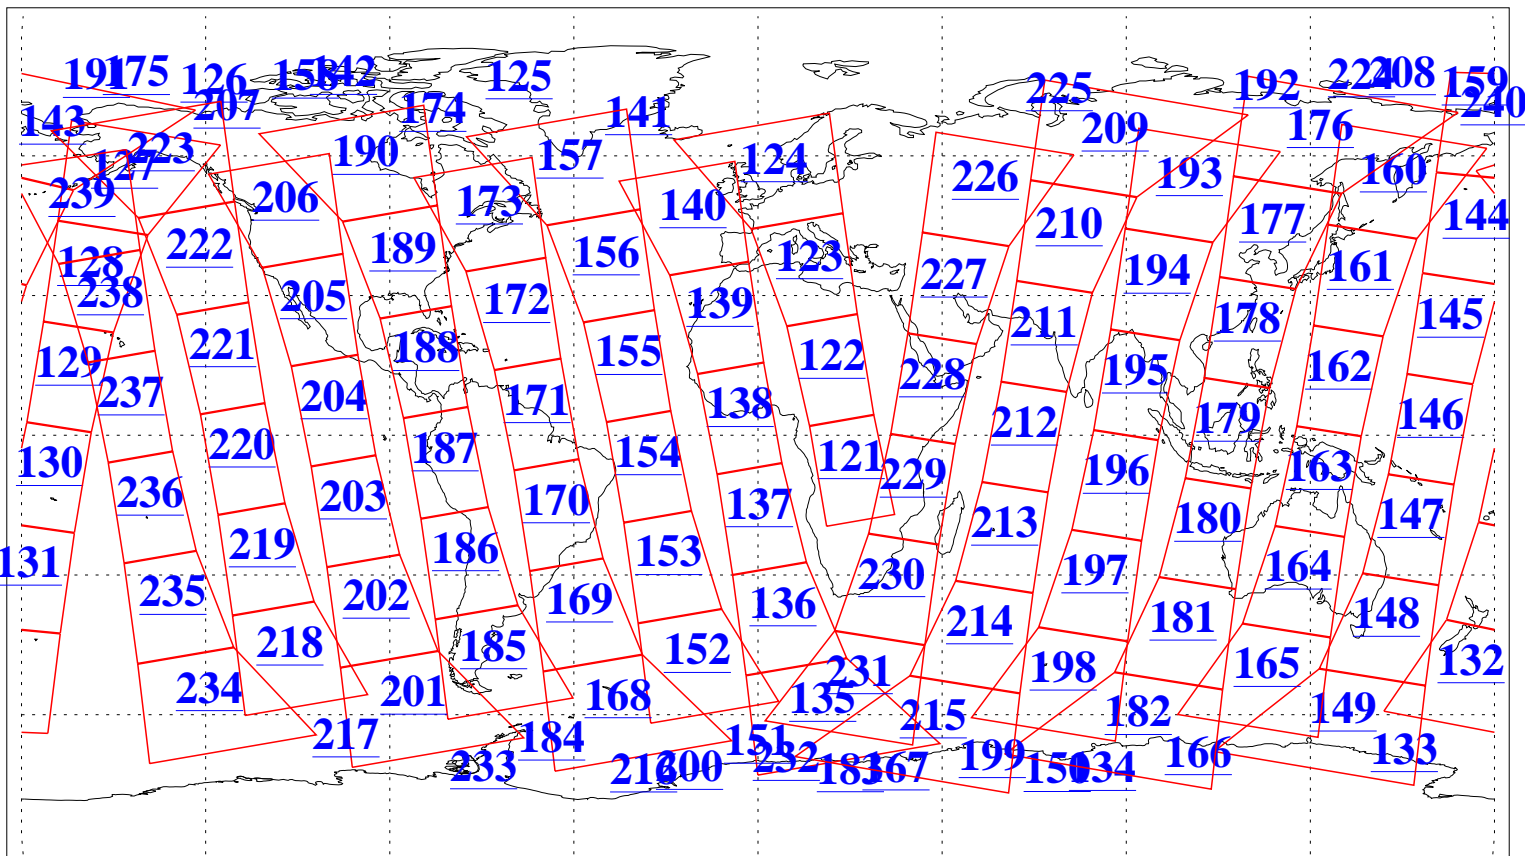

L1B Availability
AMSU Granules: 240
HSB Granules: 0
AIRS Granules: 240

26 Dec 2006
DoY 360
Aqua Day 1697
Granules: 1 to 120

Granules: 121 to 240

Legend: AMSU Available, HSB Available, AIRS Available

L1B Availability
AMSU Granules: 240
HSB Granules: 0
AIRS Granules: 240

26 Dec 2006
DoY 360
Aqua Day 1697
Ascending Granules

Descending Granules

Legend: AMSU Available, HSB Available, AIRS Available

L1B Availability
 AMSU Granules: 240
 HSB Granules: 0
 AIRS Granules: 240

26 Dec 2006
 DoY 360
 Aqua Day 1697

Northern Hemisphere Granules

Southern Hemisphere Granules

Legend: AMSU Available, HSB Available, AIRS Available