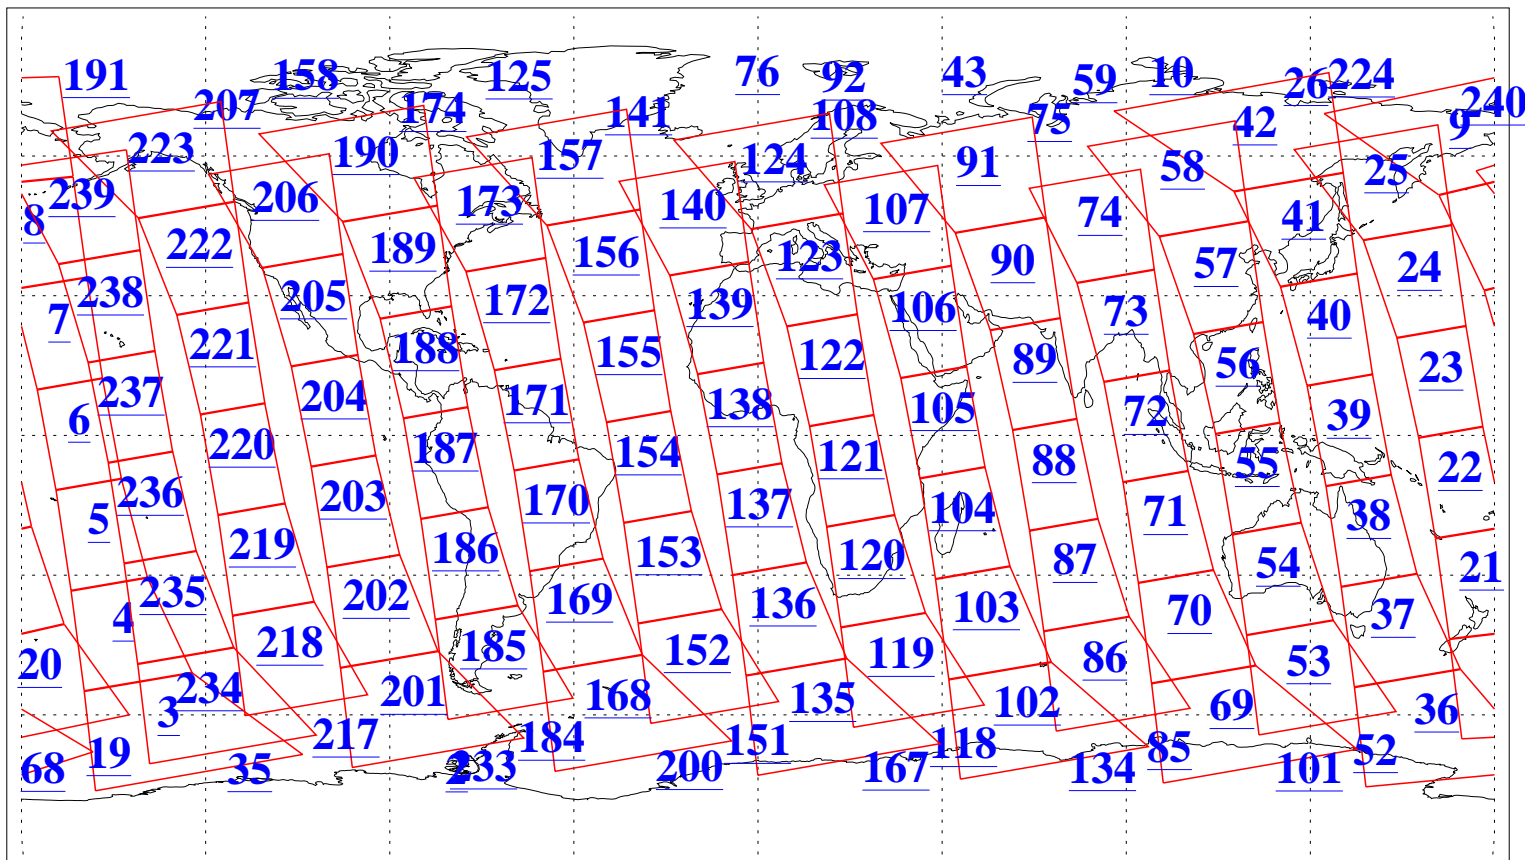

L1B Availability
AMSU Granules: 240
HSB Granules: 0
AIRS Granules: 240

26 Dec 2006
DoY 360
Aqua Day 1697
Granules: 1 to 120

Granules: 121 to 240

Legend: AMSU Available, HSB Available, AIRS Available

L1B Availability
AMSU Granules: 240
HSB Granules: 0
AIRS Granules: 240

26 Dec 2006
DoY 360
Aqua Day 1697
Ascending Granules

Descending Granules

Legend: AMSU Available, HSB Available, AIRS Available

L1B Availability
 AMSU Granules: 240
 HSB Granules: 0
 AIRS Granules: 240

26 Dec 2006
 DoY 360
 Aqua Day 1697

Northern Hemisphere Granules

Southern Hemisphere Granules

Legend: AMSU Available, HSB Available, AIRS Available