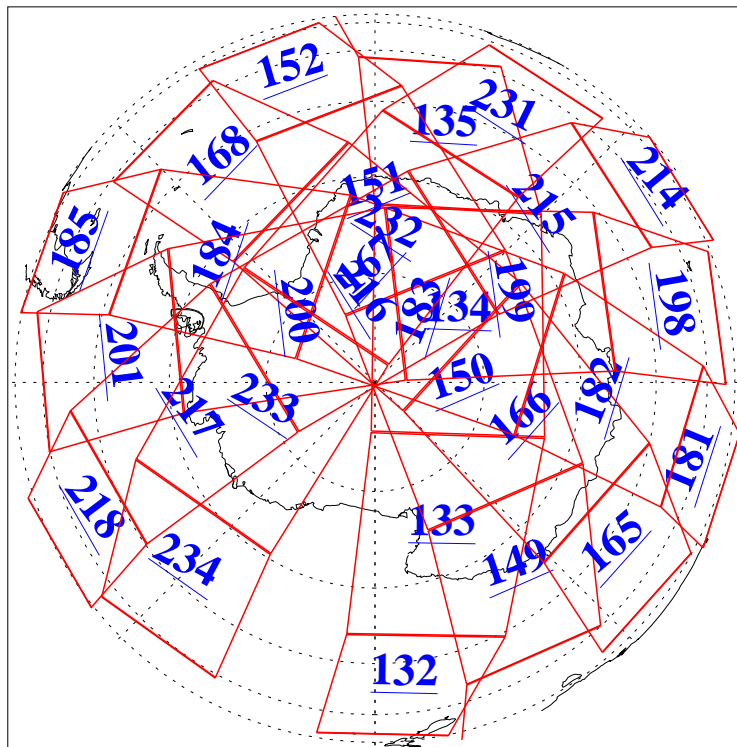

L1B Availability
AMSU Granules: 240
HSB Granules: 0
AIRS Granules: 240

26 Dec 2006
DoY 360
Aqua Day 1697
Granules: 1 to 120

Granules: 121 to 240

Legend: AMSU Available, HSB Available, AIRS Available

L1B Availability
AMSU Granules: 240
HSB Granules: 0
AIRS Granules: 240

26 Dec 2006
DoY 360
Aqua Day 1697
Ascending Granules

Descending Granules

Legend: AMSU Available, HSB Available, AIRS Available

L1B Availability
 AMSU Granules: 240
 HSB Granules: 0
 AIRS Granules: 240

26 Dec 2006
 DoY 360
 Aqua Day 1697

Northern Hemisphere Granules

Southern Hemisphere Granules

Legend: AMSU Available, HSB Available, AIRS Available