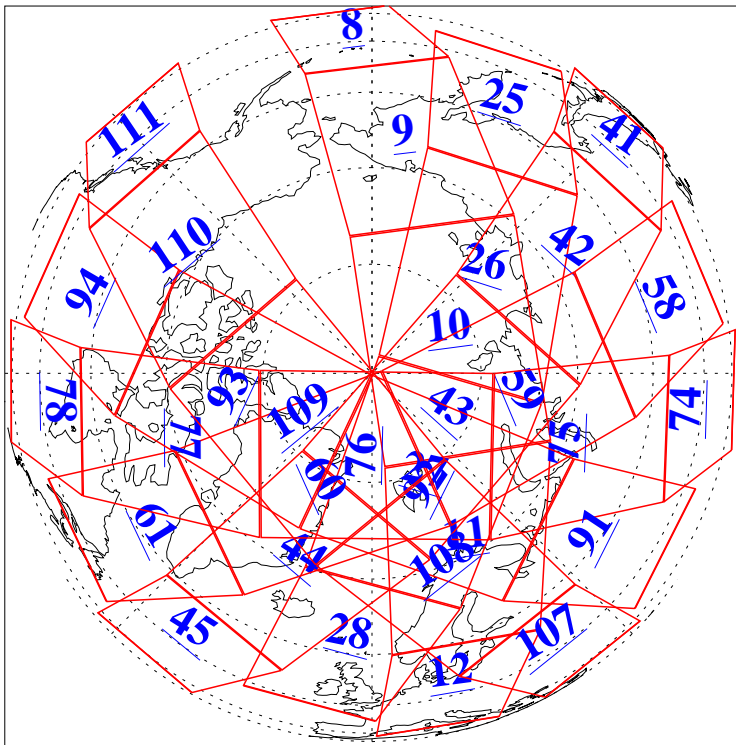

L1B Availability
AMSU Granules: 240
HSB Granules: 0
AIRS Granules: 240

26 Dec 2006
DoY 360
Aqua Day 1697
Granules: 1 to 120

Granules: 121 to 240

Legend: AMSU Available, HSB Available, AIRS Available

L1B Availability
AMSU Granules: 240
HSB Granules: 0
AIRS Granules: 240

26 Dec 2006
DoY 360
Aqua Day 1697
Ascending Granules

Descending Granules

Legend: AMSU Available, HSB Available, AIRS Available

L1B Availability
 AMSU Granules: 240
 HSB Granules: 0
 AIRS Granules: 240

26 Dec 2006
 DoY 360
 Aqua Day 1697

Northern Hemisphere Granules

Southern Hemisphere Granules

Legend: AMSU Available, HSB Available, AIRS Available