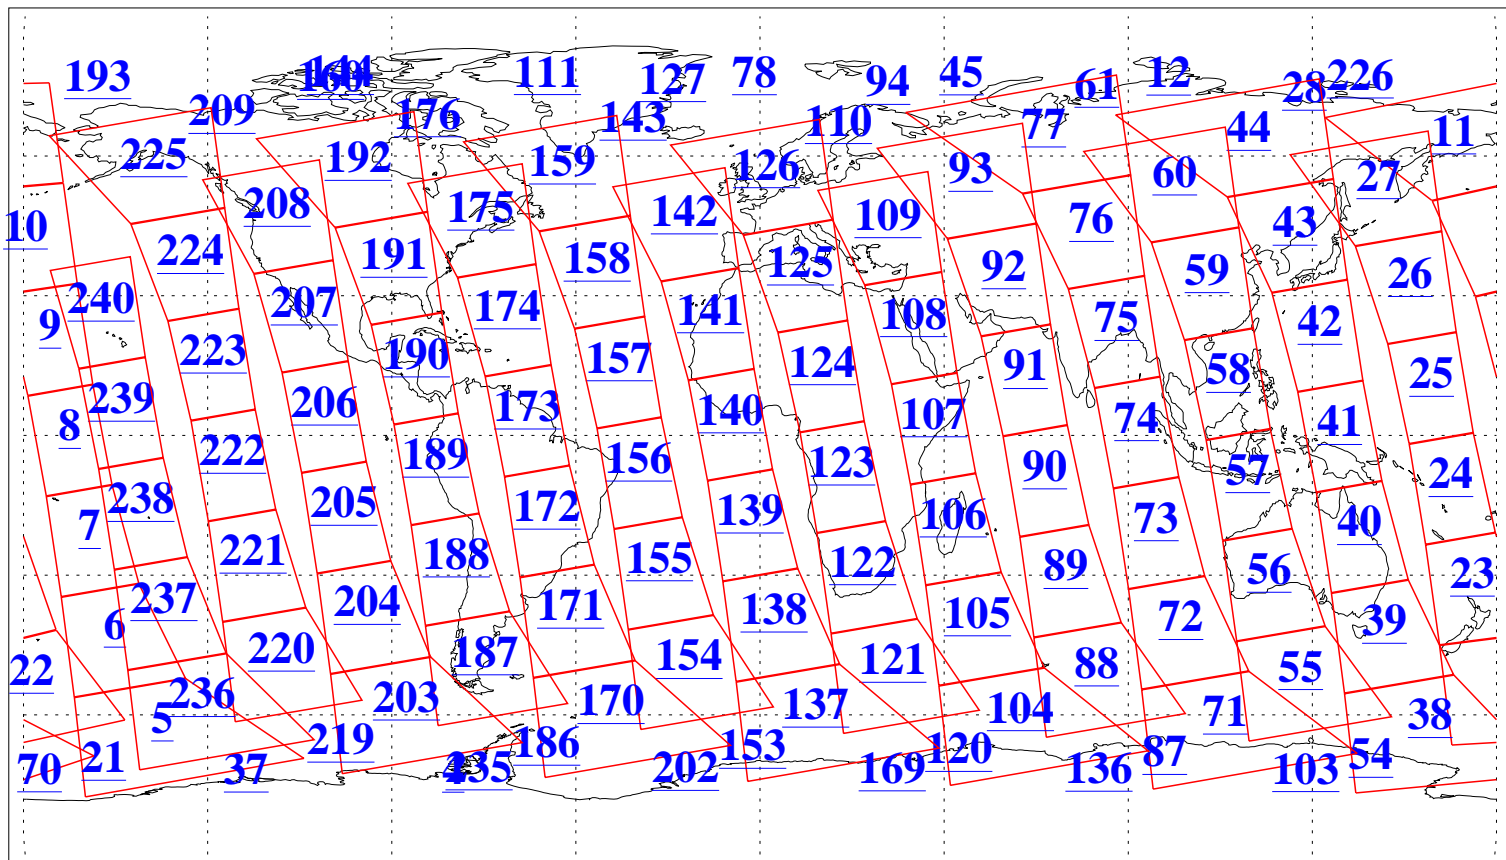

L1B Availability
AMSU Granules: 240
HSB Granules: 0
AIRS Granules: 240

24 Dec 2006
DoY 358
Aqua Day 1695
Granules: 1 to 120

Granules: 121 to 240

Legend: AMSU Available, HSB Available, AIRS Available

L1B Availability
AMSU Granules: 240
HSB Granules: 0
AIRS Granules: 240

24 Dec 2006
DoY 358
Aqua Day 1695

Ascending Granules

Descending Granules

Legend: AMSU Available, HSB Available, AIRS Available

L1B Availability
 AMSU Granules: 240
 HSB Granules: 0
 AIRS Granules: 240

24 Dec 2006
 DoY 358
 Aqua Day 1695

Northern Hemisphere Granules

Southern Hemisphere Granules

Legend: AMSU Available, HSB Available, AIRS Available