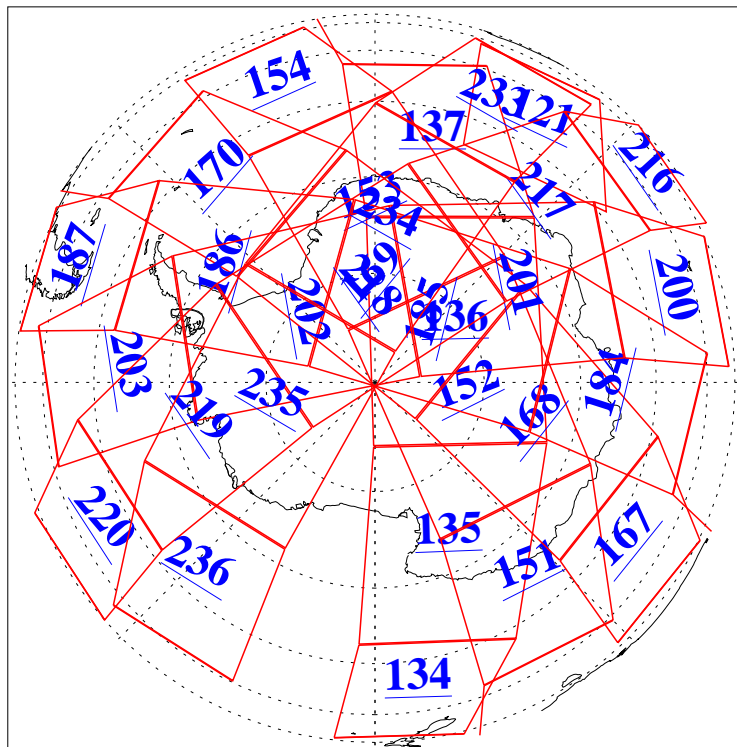

L1B Availability
AMSU Granules: 240
HSB Granules: 0
AIRS Granules: 240

24 Dec 2006
DoY 358
Aqua Day 1695
Granules: 1 to 120

Granules: 121 to 240

Legend: AMSU Available, HSB Available, AIRS Available

L1B Availability
AMSU Granules: 240
HSB Granules: 0
AIRS Granules: 240

24 Dec 2006
DoY 358
Aqua Day 1695

Ascending Granules

Descending Granules

Legend: AMSU Available, HSB Available, AIRS Available

L1B Availability
 AMSU Granules: 240
 HSB Granules: 0
 AIRS Granules: 240

24 Dec 2006
 DoY 358
 Aqua Day 1695

Northern Hemisphere Granules

Southern Hemisphere Granules

Legend: AMSU Available, HSB Available, AIRS Available