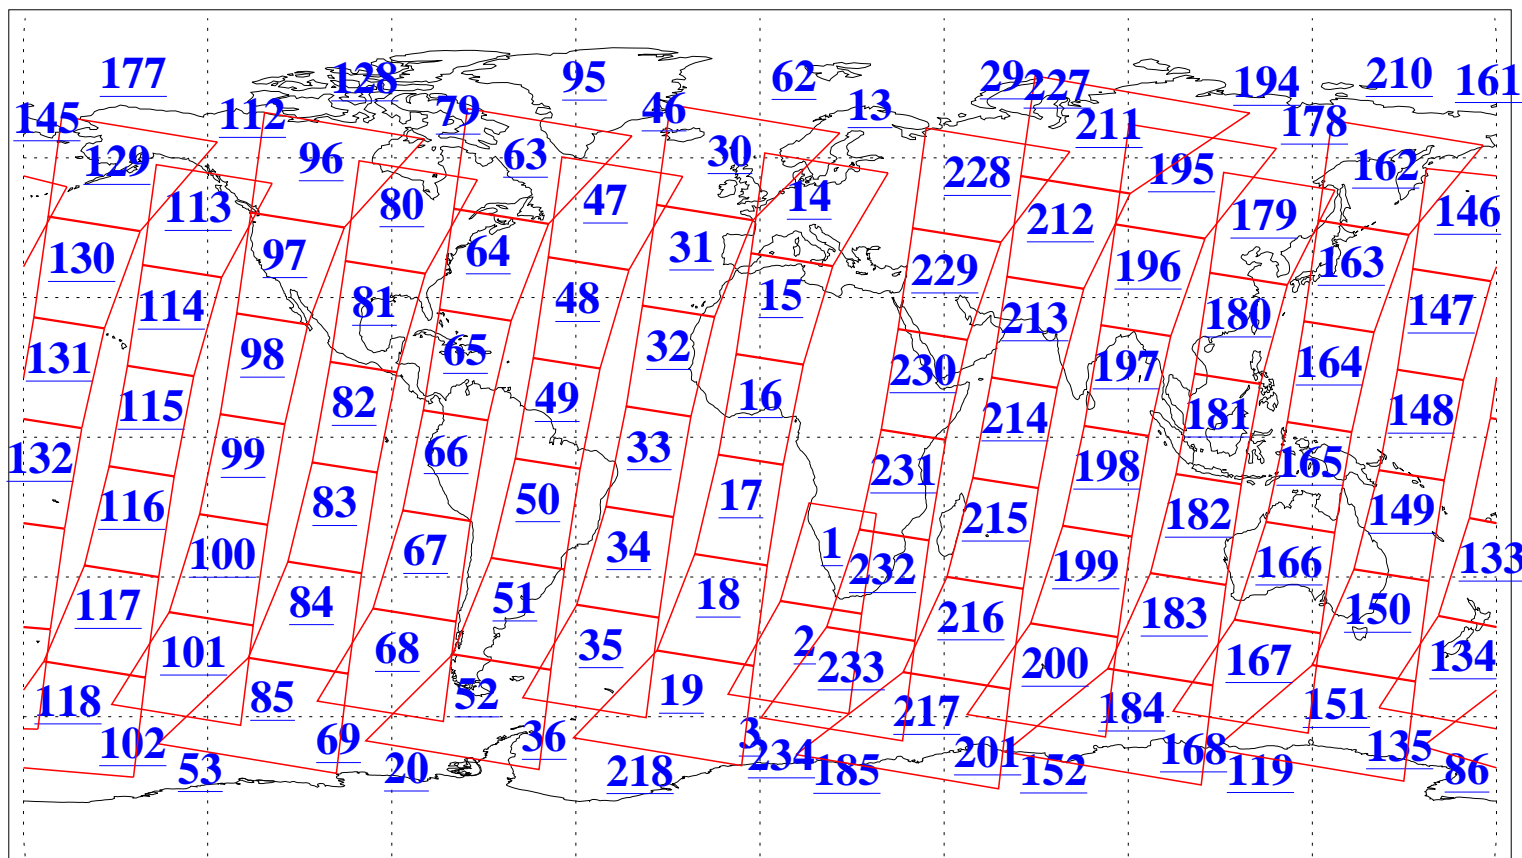

L1B Availability
AMSU Granules: 240
HSB Granules: 0
AIRS Granules: 240

24 Dec 2006
DoY 358
Aqua Day 1695
Granules: 1 to 120

Granules: 121 to 240

Legend: AMSU Available, HSB Available, AIRS Available

L1B Availability
AMSU Granules: 240
HSB Granules: 0
AIRS Granules: 240

24 Dec 2006
DoY 358
Aqua Day 1695

Ascending Granules

Descending Granules

Legend: AMSU Available, HSB Available, AIRS Available

L1B Availability
 AMSU Granules: 240
 HSB Granules: 0
 AIRS Granules: 240

24 Dec 2006
 DoY 358
 Aqua Day 1695

Northern Hemisphere Granules

Southern Hemisphere Granules

Legend: AMSU Available, HSB Available, AIRS Available