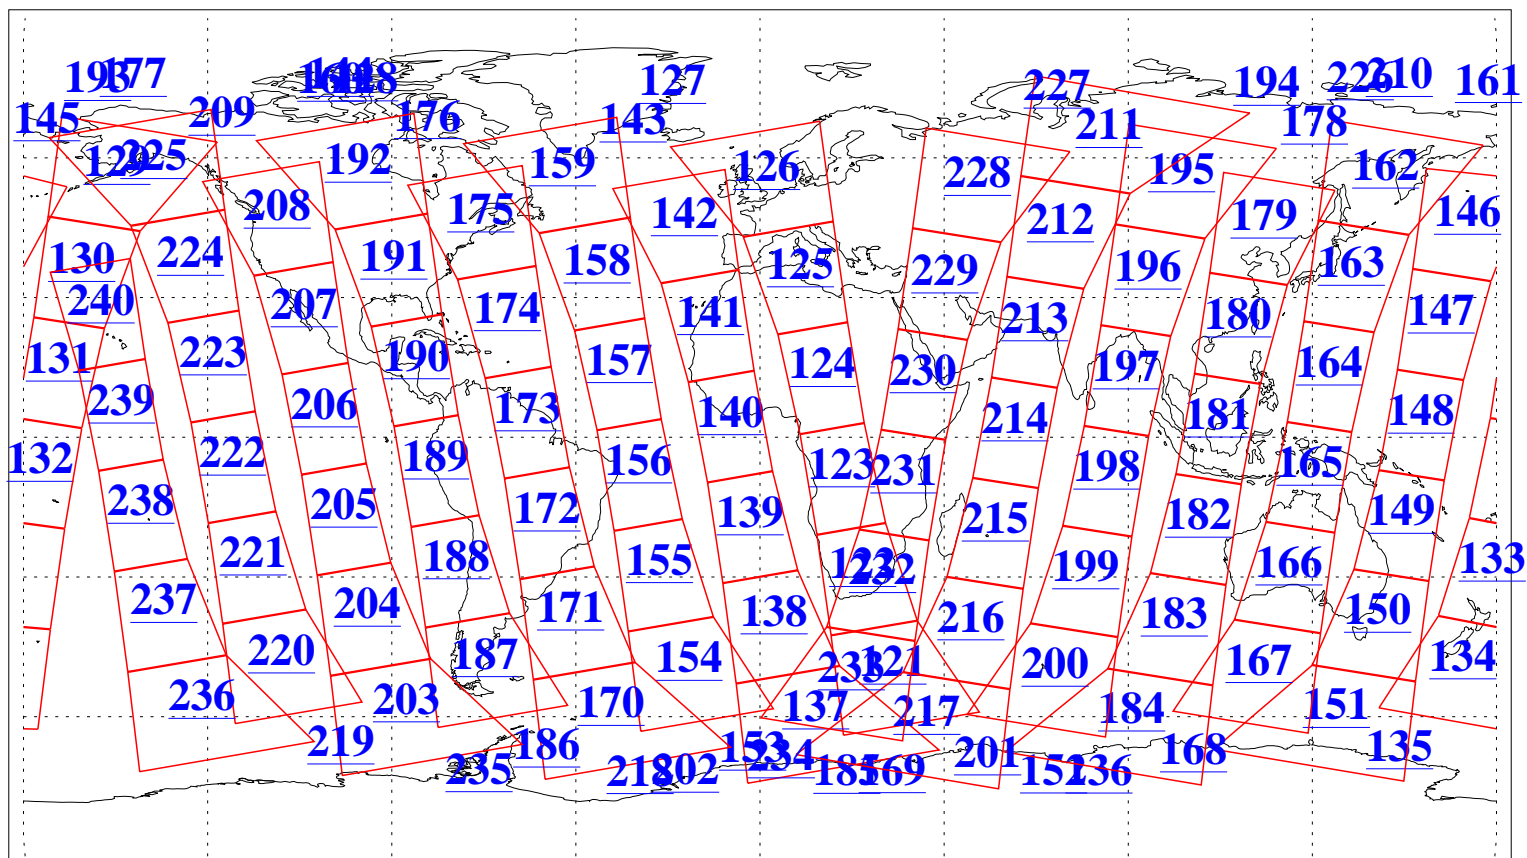

L1B Availability
AMSU Granules: 240
HSB Granules: 0
AIRS Granules: 240

24 Dec 2006
DoY 358
Aqua Day 1695
Granules: 1 to 120

Granules: 121 to 240

Legend: AMSU Available, HSB Available, AIRS Available

L1B Availability
AMSU Granules: 240
HSB Granules: 0
AIRS Granules: 240

24 Dec 2006
DoY 358
Aqua Day 1695

Ascending Granules

Descending Granules

Legend: AMSU Available, HSB Available, AIRS Available

L1B Availability
 AMSU Granules: 240
 HSB Granules: 0
 AIRS Granules: 240

24 Dec 2006
 DoY 358
 Aqua Day 1695

Northern Hemisphere Granules

Southern Hemisphere Granules

Legend: AMSU Available, HSB Available, AIRS Available