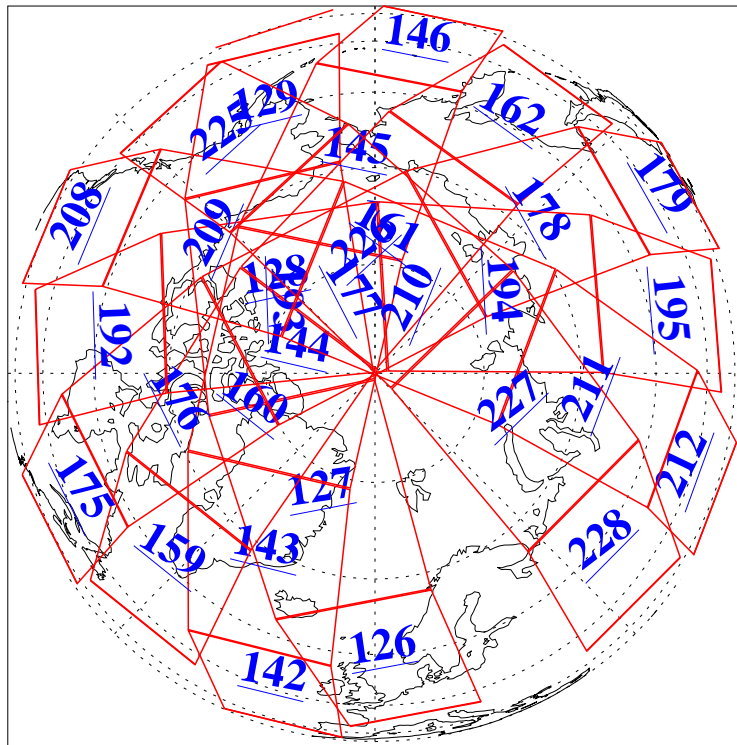

L1B Availability
AMSU Granules: 240
HSB Granules: 0
AIRS Granules: 240

24 Dec 2006
DoY 358
Aqua Day 1695
Granules: 1 to 120

Granules: 121 to 240

Legend: AMSU Available, HSB Available, AIRS Available

L1B Availability
AMSU Granules: 240
HSB Granules: 0
AIRS Granules: 240

24 Dec 2006
DoY 358
Aqua Day 1695

Ascending Granules

Descending Granules

Legend: AMSU Available, HSB Available, AIRS Available

L1B Availability
 AMSU Granules: 240
 HSB Granules: 0
 AIRS Granules: 240

24 Dec 2006
 DoY 358
 Aqua Day 1695

Northern Hemisphere Granules

Southern Hemisphere Granules

Legend: AMSU Available, HSB Available, AIRS Available