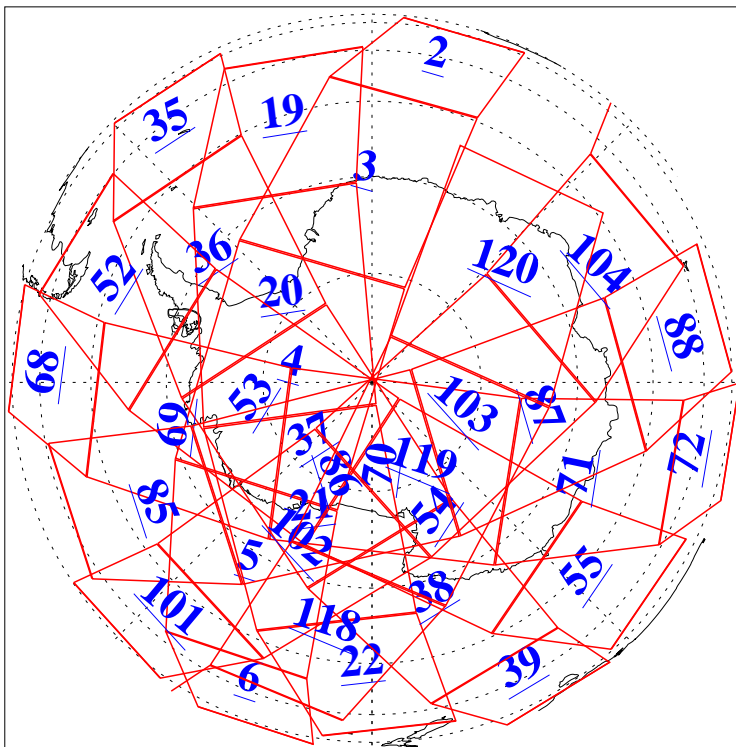

L1B Availability
AMSU Granules: 240
HSB Granules: 0
AIRS Granules: 240

24 Dec 2006
DoY 358
Aqua Day 1695
Granules: 1 to 120

Granules: 121 to 240

Legend: AMSU Available, HSB Available, AIRS Available

L1B Availability
AMSU Granules: 240
HSB Granules: 0
AIRS Granules: 240

24 Dec 2006
DoY 358
Aqua Day 1695

Ascending Granules

Descending Granules

Legend: AMSU Available, HSB Available, AIRS Available

L1B Availability
 AMSU Granules: 240
 HSB Granules: 0
 AIRS Granules: 240

24 Dec 2006
 DoY 358
 Aqua Day 1695

Northern Hemisphere Granules

Southern Hemisphere Granules

Legend: AMSU Available, HSB Available, AIRS Available