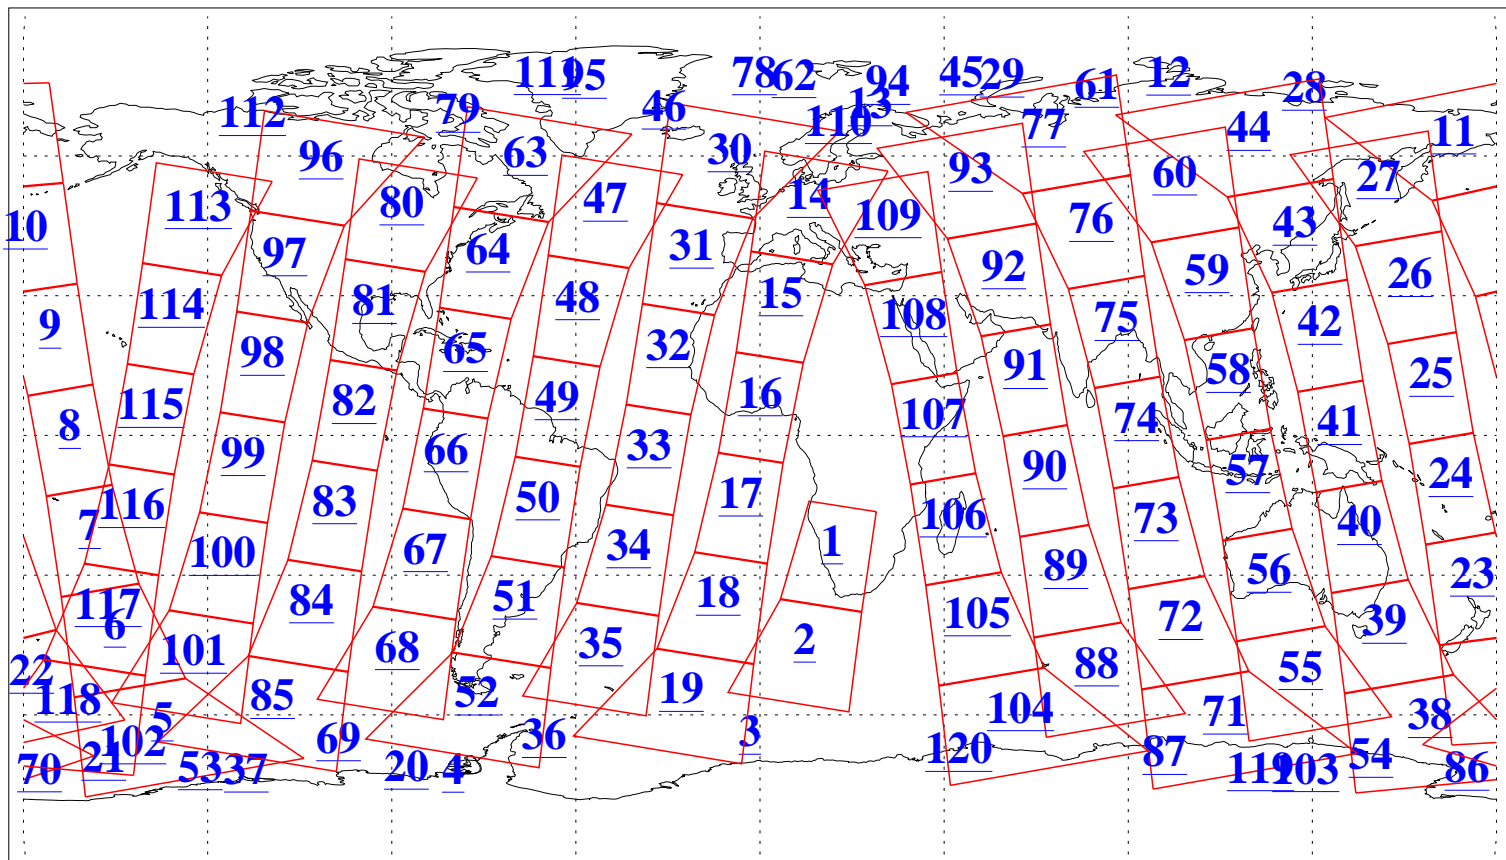

L1B Availability
AMSU Granules: 240
HSB Granules: 0
AIRS Granules: 240

24 Dec 2006
DoY 358
Aqua Day 1695
Granules: 1 to 120

Granules: 121 to 240

Legend: AMSU Available, HSB Available, AIRS Available

L1B Availability
AMSU Granules: 240
HSB Granules: 0
AIRS Granules: 240

24 Dec 2006
DoY 358
Aqua Day 1695

Ascending Granules

Descending Granules

Legend: AMSU Available, HSB Available, AIRS Available

L1B Availability
 AMSU Granules: 240
 HSB Granules: 0
 AIRS Granules: 240

24 Dec 2006
 DoY 358
 Aqua Day 1695

Northern Hemisphere Granules

Southern Hemisphere Granules

Legend: AMSU Available, HSB Available, AIRS Available