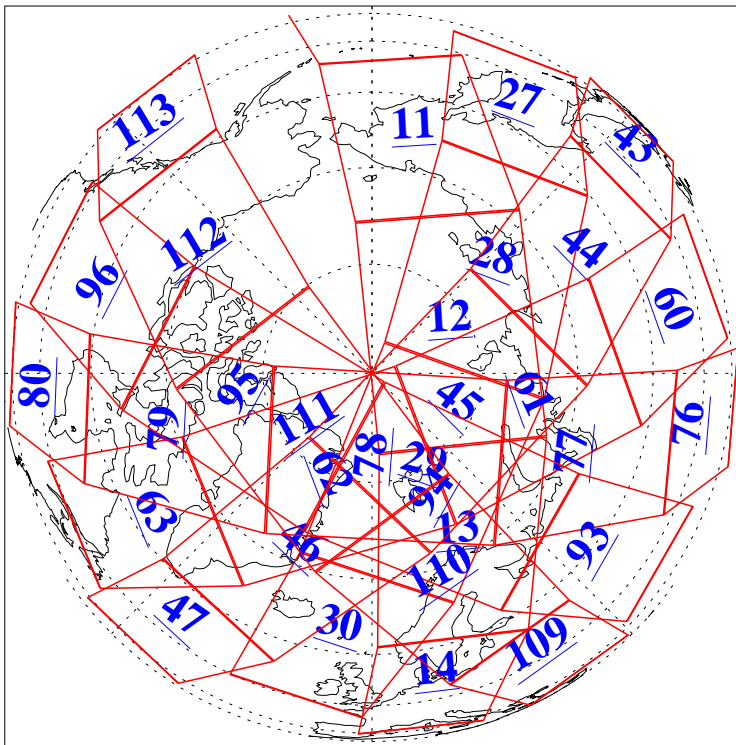

L1B Availability
AMSU Granules: 240
HSB Granules: 0
AIRS Granules: 240

24 Dec 2006
DoY 358
Aqua Day 1695
Granules: 1 to 120

Granules: 121 to 240

Legend: AMSU Available, HSB Available, AIRS Available

L1B Availability
AMSU Granules: 240
HSB Granules: 0
AIRS Granules: 240

24 Dec 2006
DoY 358
Aqua Day 1695

Ascending Granules

Descending Granules

Legend: AMSU Available, HSB Available, AIRS Available

L1B Availability
 AMSU Granules: 240
 HSB Granules: 0
 AIRS Granules: 240

24 Dec 2006
 DoY 358
 Aqua Day 1695

Northern Hemisphere Granules

Southern Hemisphere Granules

Legend: AMSU Available, HSB Available, AIRS Available