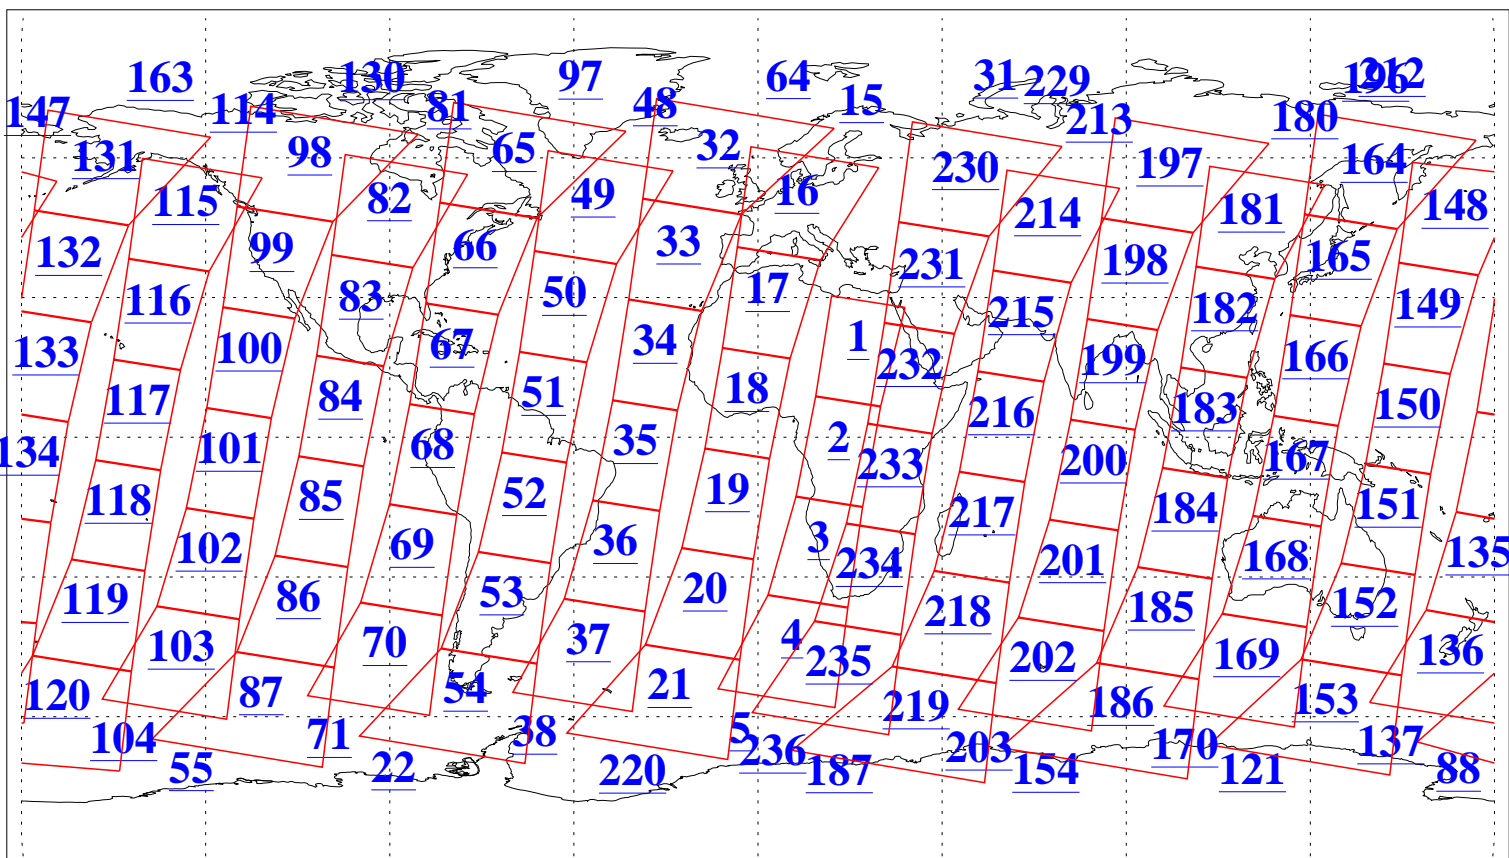

L1B Availability
AMSU Granules: 240
HSB Granules: 0
AIRS Granules: 240

22 Dec 2006
DoY 356
Aqua Day 1693
Granules: 1 to 120

Granules: 121 to 240

Legend: AMSU Available, HSB Available, AIRS Available

L1B Availability
AMSU Granules: 240
HSB Granules: 0
AIRS Granules: 240

22 Dec 2006
DoY 356
Aqua Day 1693
Ascending Granules

Descending Granules

Legend: AMSU Available, HSB Available, AIRS Available

L1B Availability
 AMSU Granules: 240
 HSB Granules: 0
 AIRS Granules: 240

22 Dec 2006
 DoY 356
 Aqua Day 1693