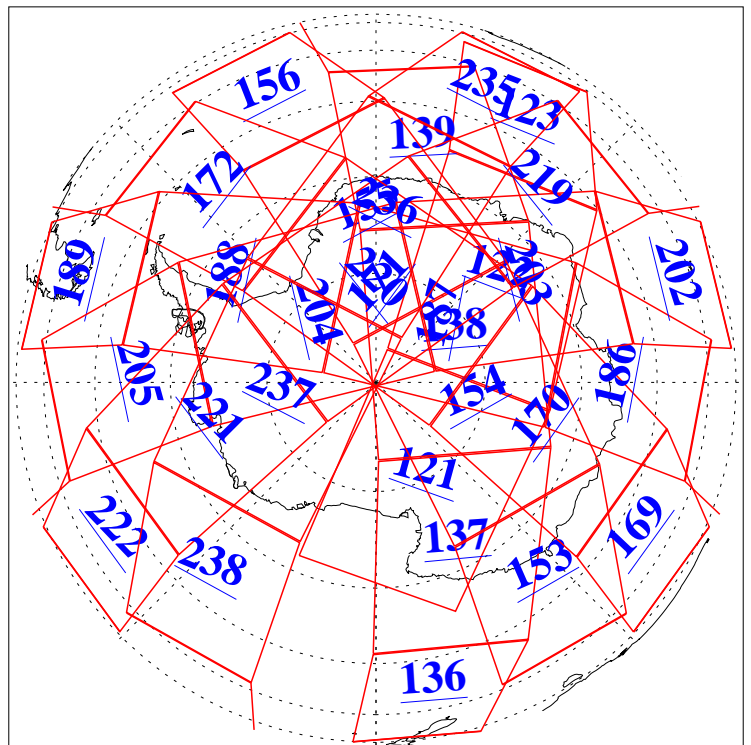

L1B Availability
AMSU Granules: 240
HSB Granules: 0
AIRS Granules: 240

22 Dec 2006
DoY 356
Aqua Day 1693
Granules: 1 to 120

Granules: 121 to 240

Legend: AMSU Available, HSB Available, AIRS Available

L1B Availability
AMSU Granules: 240
HSB Granules: 0
AIRS Granules: 240

22 Dec 2006
DoY 356
Aqua Day 1693
Ascending Granules

Descending Granules

Legend: AMSU Available, HSB Available, AIRS Available

L1B Availability
 AMSU Granules: 240
 HSB Granules: 0
 AIRS Granules: 240

22 Dec 2006
 DoY 356
 Aqua Day 1693

Northern Hemisphere Granules

Southern Hemisphere Granules

Legend: AMSU Available, ~~HSB Available~~, AIRS Available