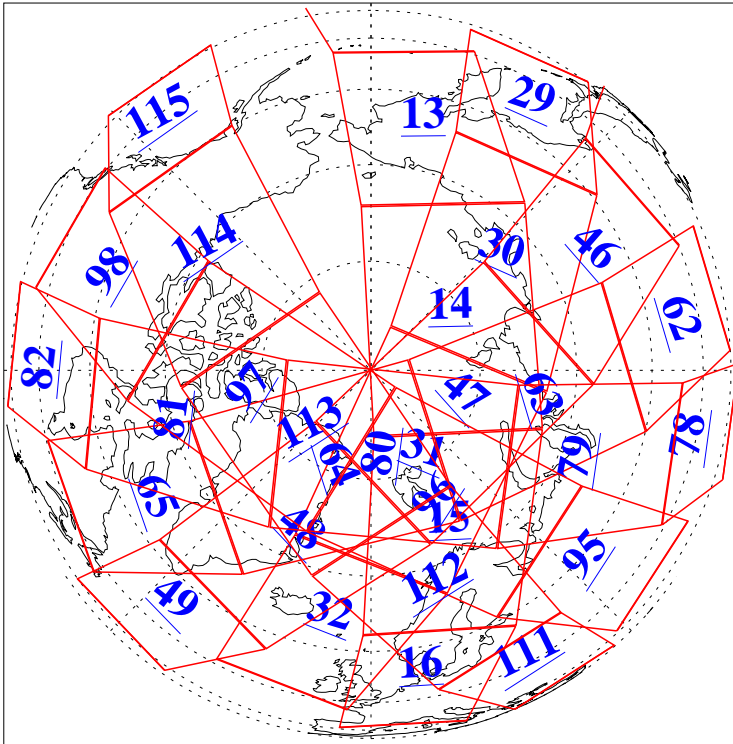

L1B Availability
AMSU Granules: 240
HSB Granules: 0
AIRS Granules: 240

22 Dec 2006
DoY 356
Aqua Day 1693
Granules: 1 to 120

Granules: 121 to 240

Legend: AMSU Available, HSB Available, AIRS Available

L1B Availability
AMSU Granules: 240
HSB Granules: 0
AIRS Granules: 240

22 Dec 2006
DoY 356
Aqua Day 1693
Ascending Granules

Descending Granules

Legend: AMSU Available, HSB Available, AIRS Available

L1B Availability
 AMSU Granules: 240
 HSB Granules: 0
 AIRS Granules: 240

22 Dec 2006
 DoY 356
 Aqua Day 1693

Northern Hemisphere Granules

Southern Hemisphere Granules

Legend: AMSU Available, ~~HSB Available~~, AIRS Available