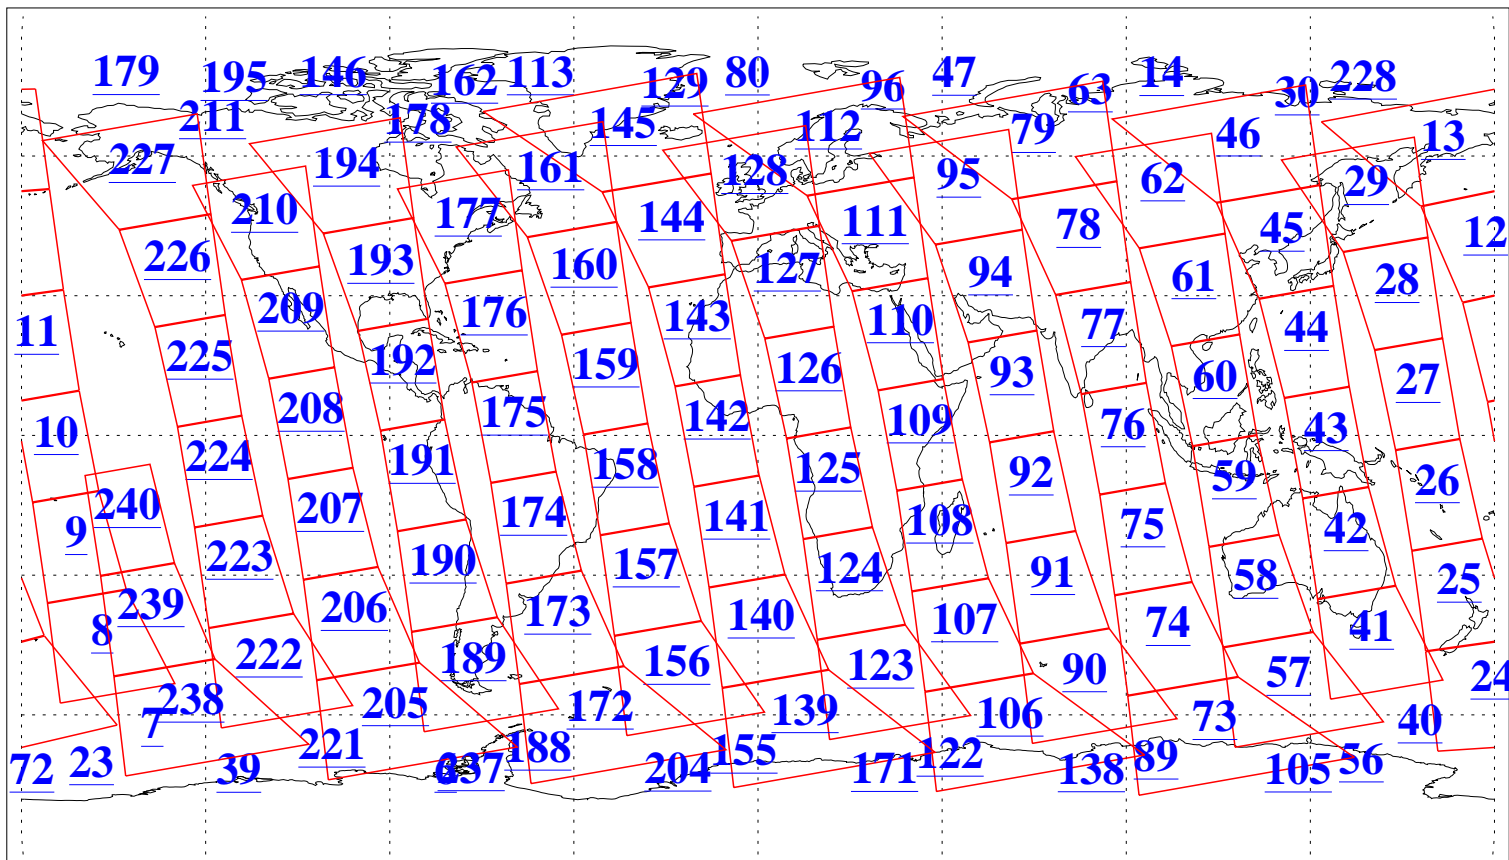

L1B Availability
AMSU Granules: 240
HSB Granules: 0
AIRS Granules: 240

22 Dec 2006
DoY 356
Aqua Day 1693
Granules: 1 to 120

Granules: 121 to 240

Legend: AMSU Available, HSB Available, AIRS Available

L1B Availability
AMSU Granules: 240
HSB Granules: 0
AIRS Granules: 240

22 Dec 2006
DoY 356
Aqua Day 1693
Ascending Granules

Descending Granules

Legend: AMSU Available, HSB Available, AIRS Available

L1B Availability
 AMSU Granules: 240
 HSB Granules: 0
 AIRS Granules: 240

22 Dec 2006
 DoY 356
 Aqua Day 1693