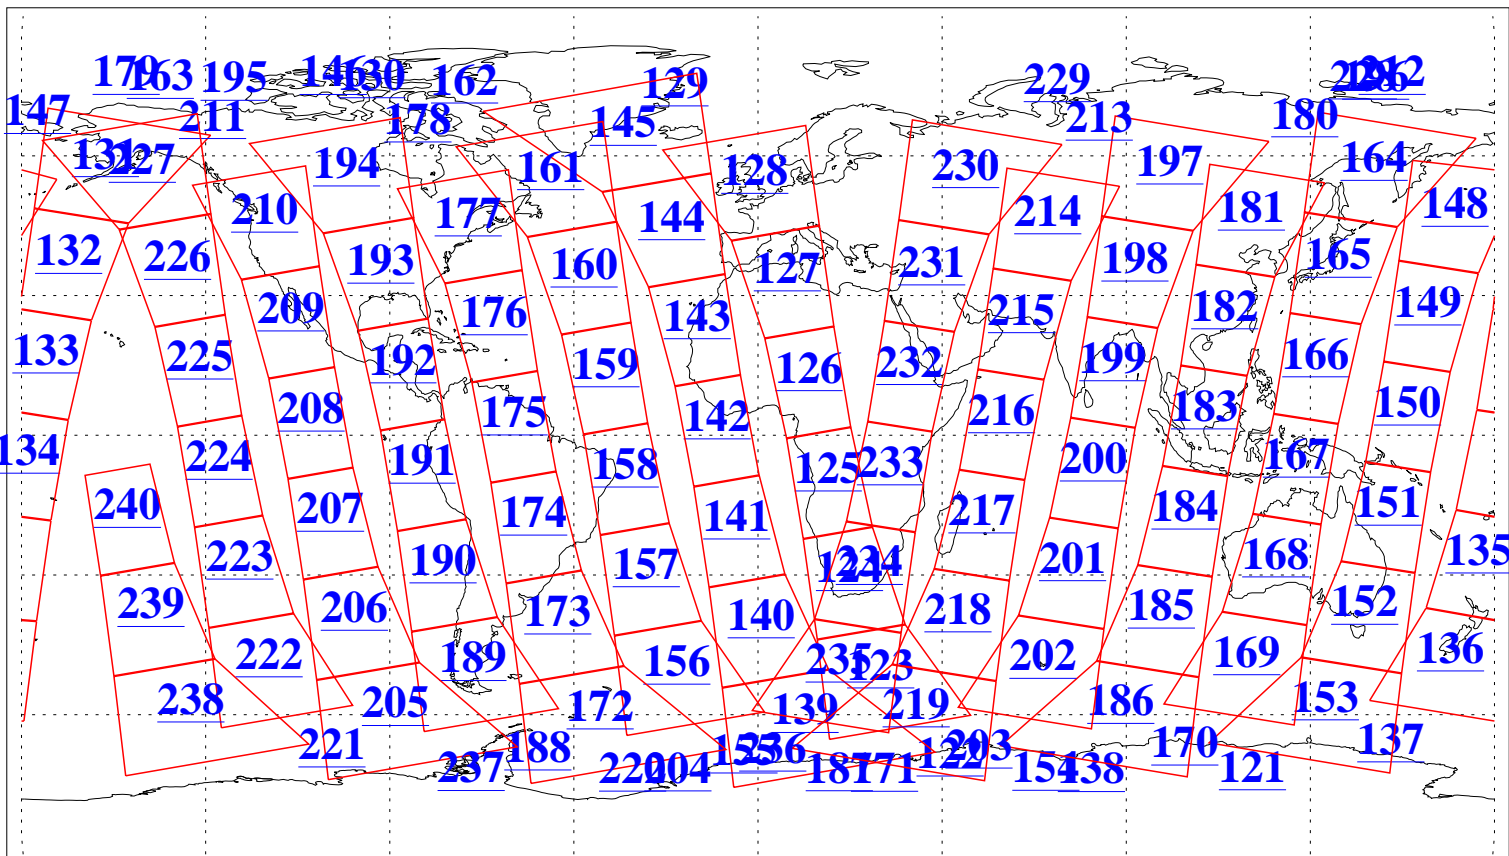

L1B Availability
AMSU Granules: 240
HSB Granules: 0
AIRS Granules: 240

22 Dec 2006
DoY 356
Aqua Day 1693
Granules: 1 to 120

Granules: 121 to 240

Legend: AMSU Available, HSB Available, AIRS Available

L1B Availability
AMSU Granules: 240
HSB Granules: 0
AIRS Granules: 240

22 Dec 2006
DoY 356
Aqua Day 1693
Ascending Granules

Descending Granules

Legend: AMSU Available, HSB Available, AIRS Available

L1B Availability
 AMSU Granules: 240
 HSB Granules: 0
 AIRS Granules: 240

22 Dec 2006
 DoY 356
 Aqua Day 1693