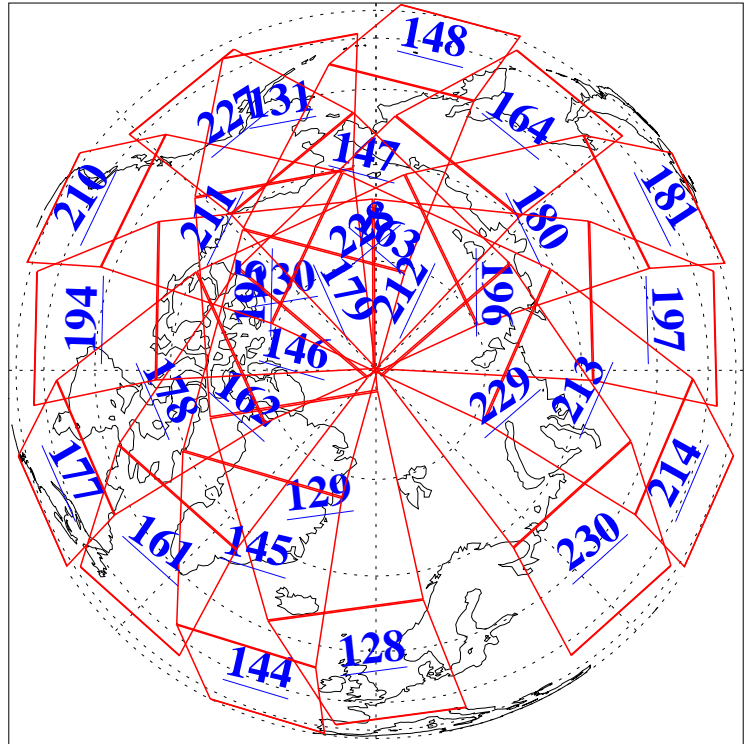

L1B Availability
AMSU Granules: 240
HSB Granules: 0
AIRS Granules: 240

22 Dec 2006
DoY 356
Aqua Day 1693

Northern Hemisphere Granules

Southern Hemisphere Granules