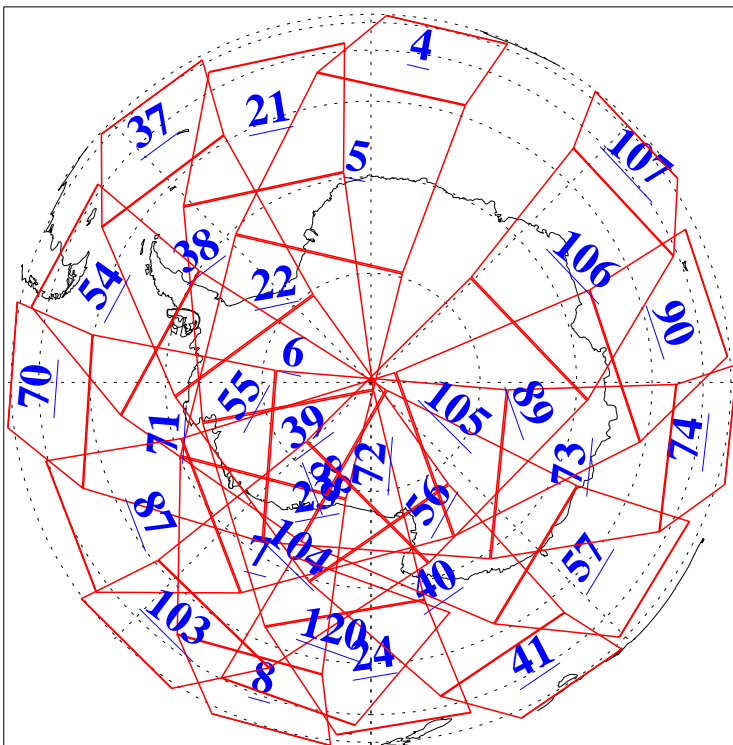

L1B Availability
AMSU Granules: 240
HSB Granules: 0
AIRS Granules: 240

22 Dec 2006
DoY 356
Aqua Day 1693
Granules: 1 to 120

Granules: 121 to 240

Legend: AMSU Available, HSB Available, AIRS Available

L1B Availability
AMSU Granules: 240
HSB Granules: 0
AIRS Granules: 240

22 Dec 2006
DoY 356
Aqua Day 1693
Ascending Granules

Descending Granules

Legend: AMSU Available, HSB Available, AIRS Available

L1B Availability
 AMSU Granules: 240
 HSB Granules: 0
 AIRS Granules: 240

22 Dec 2006
 DoY 356
 Aqua Day 1693

Northern Hemisphere Granules

Southern Hemisphere Granules

Legend: AMSU Available, ~~HSB Available~~, AIRS Available