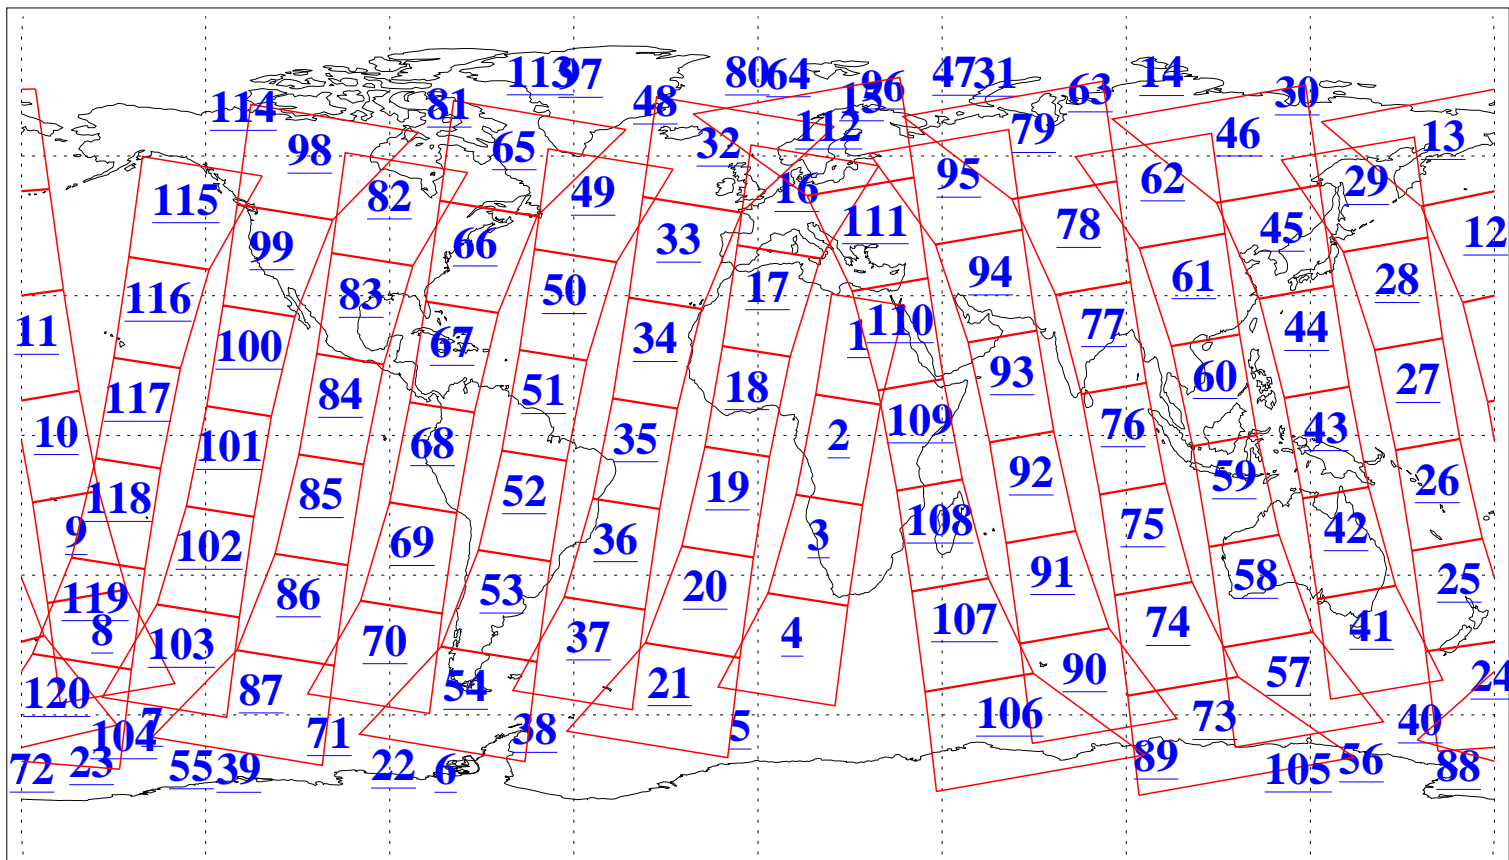

L1B Availability
AMSU Granules: 240
HSB Granules: 0
AIRS Granules: 240

22 Dec 2006
DoY 356
Aqua Day 1693
Granules: 1 to 120

Granules: 121 to 240

Legend: AMSU Available, HSB Available, AIRS Available

L1B Availability
AMSU Granules: 240
HSB Granules: 0
AIRS Granules: 240

22 Dec 2006
DoY 356
Aqua Day 1693
Ascending Granules

Descending Granules

Legend: AMSU Available, HSB Available, AIRS Available

L1B Availability
 AMSU Granules: 240
 HSB Granules: 0
 AIRS Granules: 240

22 Dec 2006
 DoY 356
 Aqua Day 1693

Northern Hemisphere Granules

Southern Hemisphere Granules

Legend: AMSU Available, ~~HSB Available~~, AIRS Available