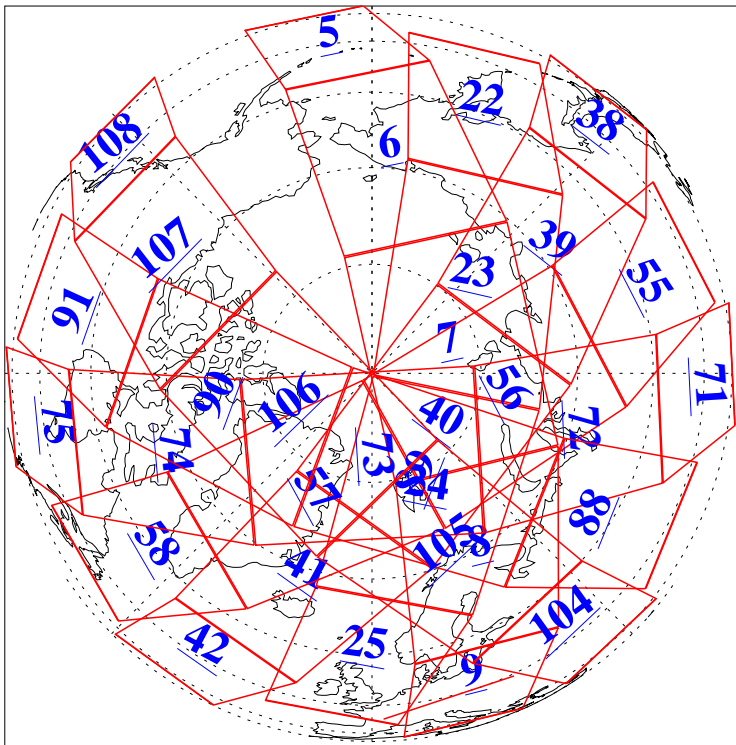

L1B Availability
AMSU Granules: 240
HSB Granules: 0
AIRS Granules: 240

21 Dec 2006
DoY 355
Aqua Day 1692
Granules: 1 to 120

Granules: 121 to 240

Legend: AMSU Available, HSB Available, AIRS Available

L1B Availability
AMSU Granules: 240
HSB Granules: 0
AIRS Granules: 240

21 Dec 2006
DoY 355
Aqua Day 1692

Ascending Granules

Descending Granules

Legend: AMSU Available, HSB Available, AIRS Available

L1B Availability
 AMSU Granules: 240
 HSB Granules: 0
 AIRS Granules: 240

21 Dec 2006
 DoY 355
 Aqua Day 1692

Northern Hemisphere Granules

Southern Hemisphere Granules

Legend: AMSU Available, ~~HSB Available~~, AIRS Available