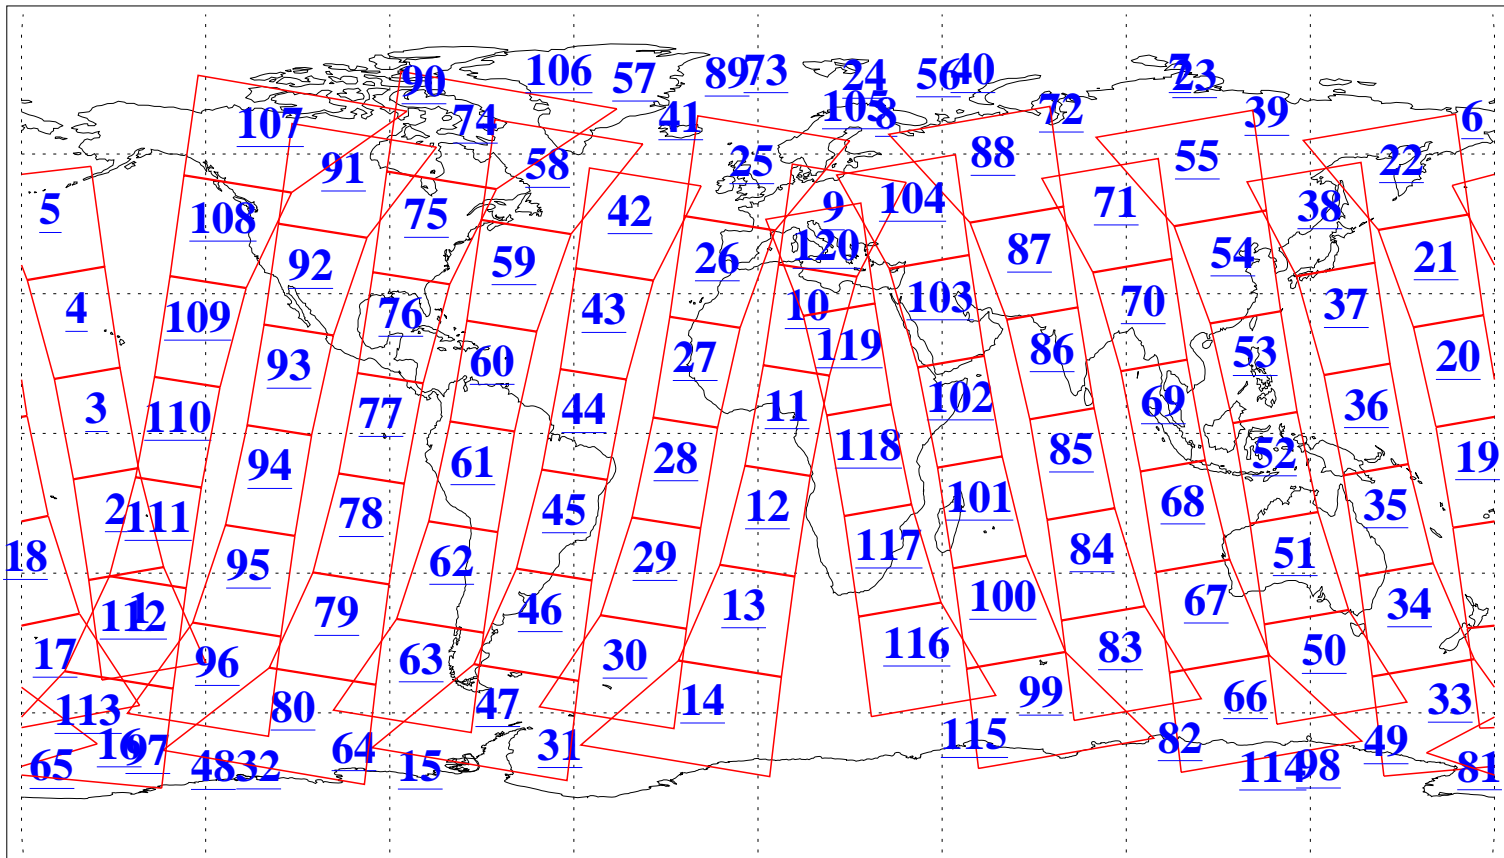

L1B Availability
AMSU Granules: 240
HSB Granules: 0
AIRS Granules: 240

21 Dec 2006
DoY 355
Aqua Day 1692
Granules: 1 to 120

Granules: 121 to 240

Legend: AMSU Available, HSB Available, AIRS Available

L1B Availability
AMSU Granules: 240
HSB Granules: 0
AIRS Granules: 240

21 Dec 2006
DoY 355
Aqua Day 1692

Ascending Granules

Descending Granules

Legend: AMSU Available, HSB Available, AIRS Available

L1B Availability
 AMSU Granules: 240
 HSB Granules: 0
 AIRS Granules: 240

21 Dec 2006
 DoY 355
 Aqua Day 1692

Northern Hemisphere Granules

Southern Hemisphere Granules

Legend: AMSU Available, ~~HSB Available~~, AIRS Available