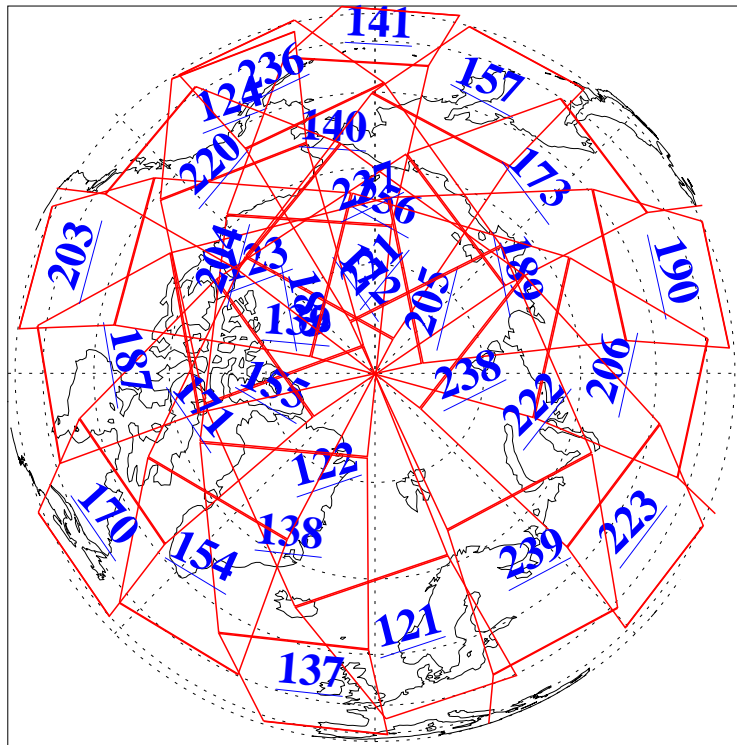

L1B Availability
AMSU Granules: 240
HSB Granules: 0
AIRS Granules: 240

21 Dec 2006
DoY 355
Aqua Day 1692
Granules: 1 to 120

Granules: 121 to 240

Legend: AMSU Available, HSB Available, AIRS Available

L1B Availability
AMSU Granules: 240
HSB Granules: 0
AIRS Granules: 240

21 Dec 2006
DoY 355
Aqua Day 1692

Ascending Granules

Descending Granules

Legend: AMSU Available, HSB Available, AIRS Available

L1B Availability
 AMSU Granules: 240
 HSB Granules: 0
 AIRS Granules: 240

21 Dec 2006
 DoY 355
 Aqua Day 1692

Northern Hemisphere Granules

Southern Hemisphere Granules

Legend: AMSU Available, ~~HSB Available~~, AIRS Available