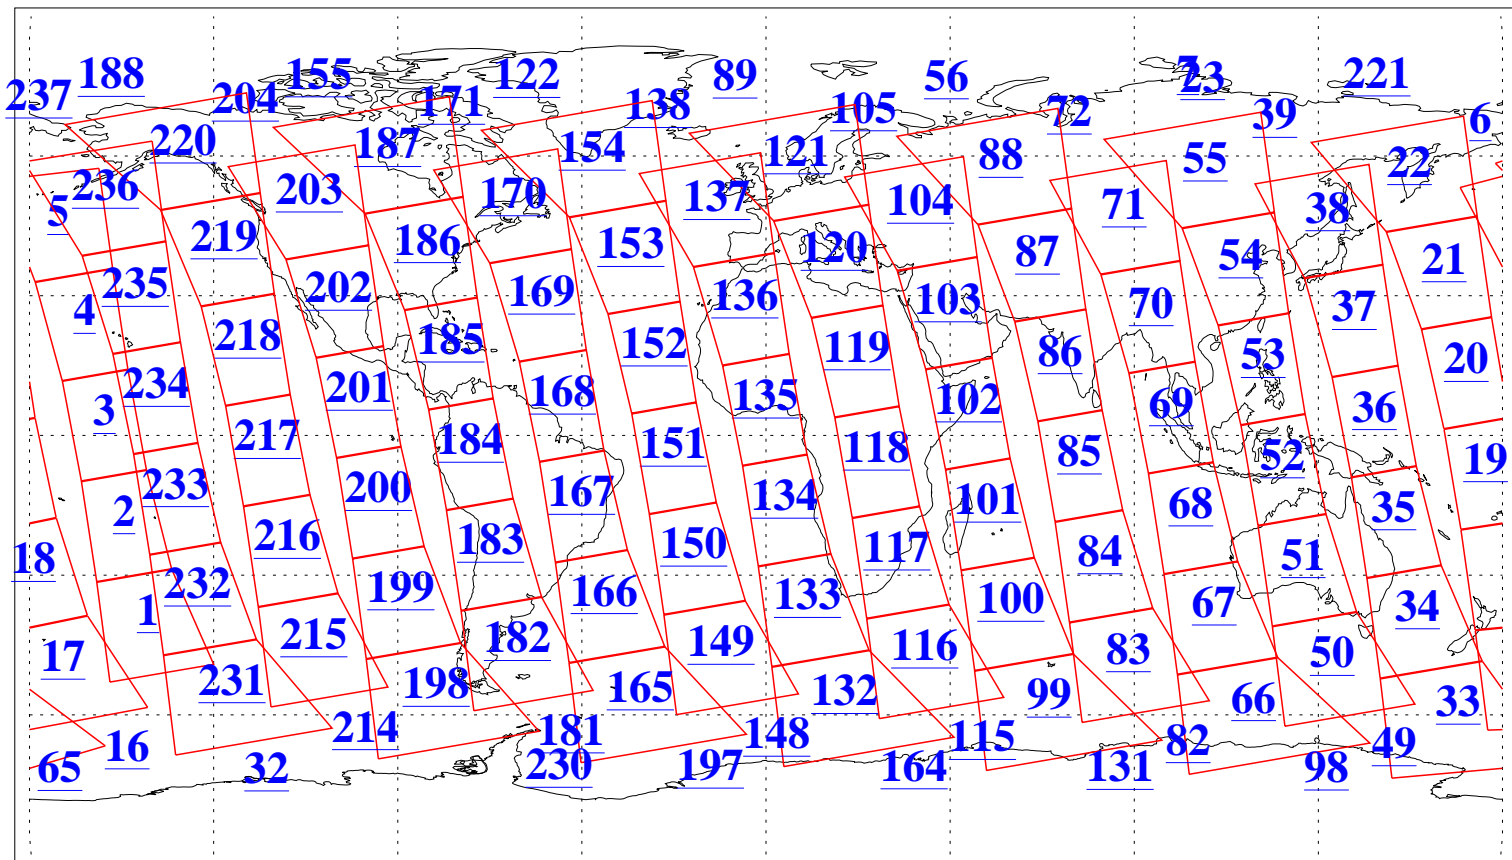

L1B Availability
AMSU Granules: 240
HSB Granules: 0
AIRS Granules: 240

21 Dec 2006
DoY 355
Aqua Day 1692
Granules: 1 to 120

Granules: 121 to 240

Legend: AMSU Available, HSB Available, AIRS Available

L1B Availability
AMSU Granules: 240
HSB Granules: 0
AIRS Granules: 240

21 Dec 2006
DoY 355
Aqua Day 1692

Ascending Granules

Descending Granules

Legend: AMSU Available, HSB Available, AIRS Available

L1B Availability
 AMSU Granules: 240
 HSB Granules: 0
 AIRS Granules: 240

21 Dec 2006
 DoY 355
 Aqua Day 1692

Northern Hemisphere Granules

Southern Hemisphere Granules

Legend: AMSU Available, ~~HSB Available~~, AIRS Available