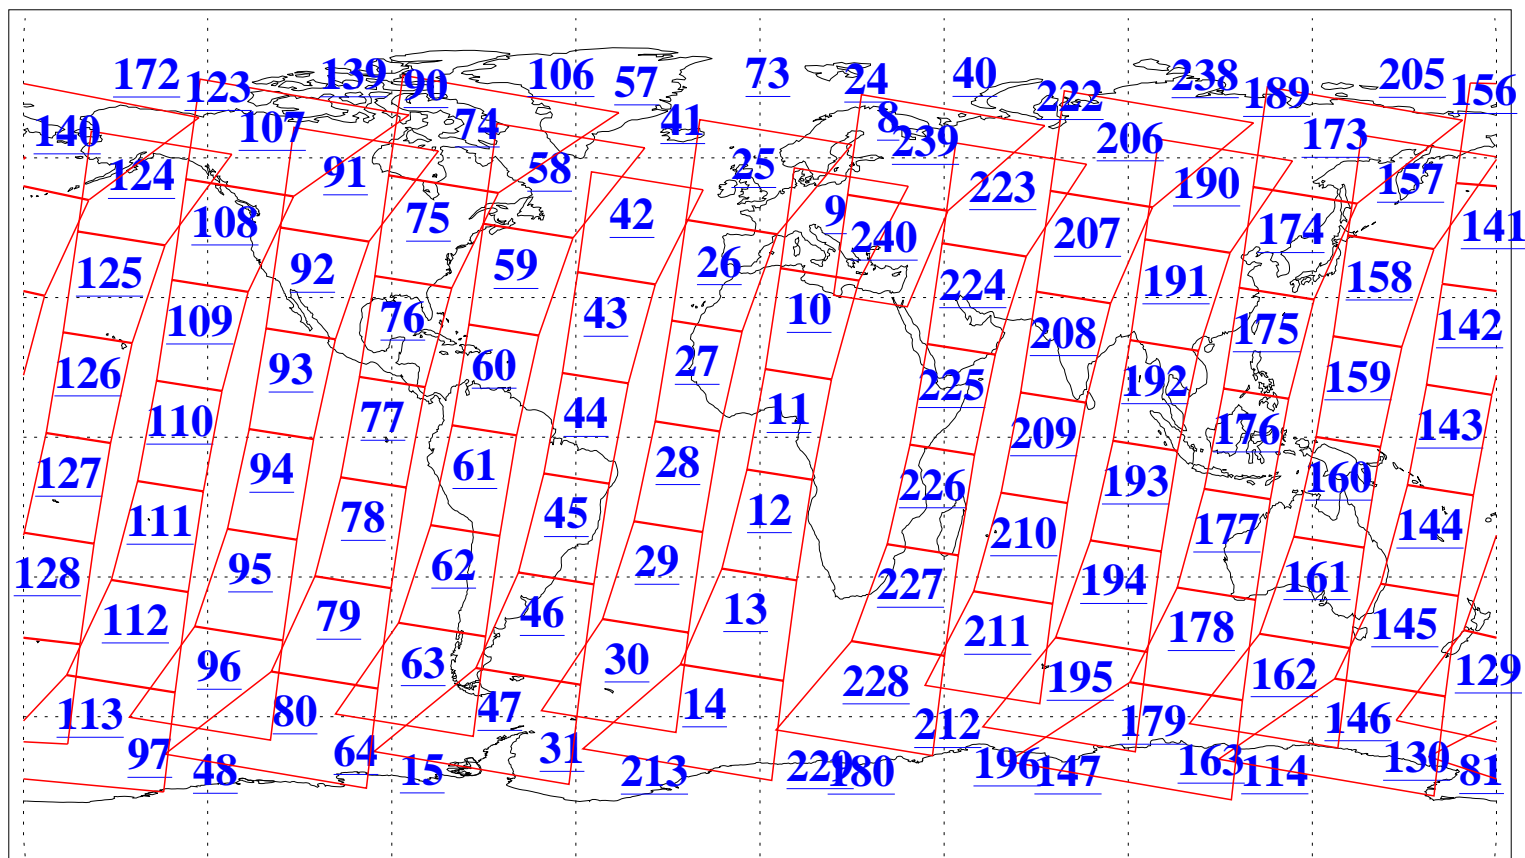

L1B Availability
AMSU Granules: 240
HSB Granules: 0
AIRS Granules: 240

21 Dec 2006
DoY 355
Aqua Day 1692
Granules: 1 to 120

Granules: 121 to 240

Legend: AMSU Available, HSB Available, AIRS Available

L1B Availability
AMSU Granules: 240
HSB Granules: 0
AIRS Granules: 240

21 Dec 2006
DoY 355
Aqua Day 1692

Ascending Granules

Descending Granules

Legend: AMSU Available, HSB Available, AIRS Available

L1B Availability
 AMSU Granules: 240
 HSB Granules: 0
 AIRS Granules: 240

21 Dec 2006
 DoY 355
 Aqua Day 1692