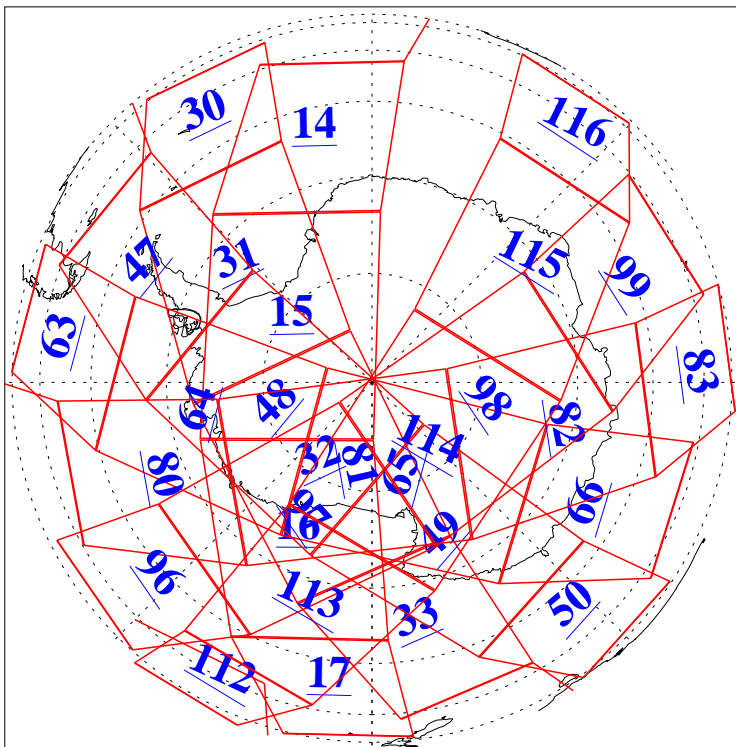

L1B Availability
AMSU Granules: 240
HSB Granules: 0
AIRS Granules: 240

21 Dec 2006
DoY 355
Aqua Day 1692
Granules: 1 to 120

Granules: 121 to 240

Legend: AMSU Available, HSB Available, AIRS Available

L1B Availability
AMSU Granules: 240
HSB Granules: 0
AIRS Granules: 240

21 Dec 2006
DoY 355
Aqua Day 1692

Ascending Granules

Descending Granules

Legend: AMSU Available, HSB Available, AIRS Available

L1B Availability
 AMSU Granules: 240
 HSB Granules: 0
 AIRS Granules: 240

21 Dec 2006
 DoY 355
 Aqua Day 1692

Northern Hemisphere Granules

Southern Hemisphere Granules

Legend: AMSU Available, ~~HSB Available~~, AIRS Available