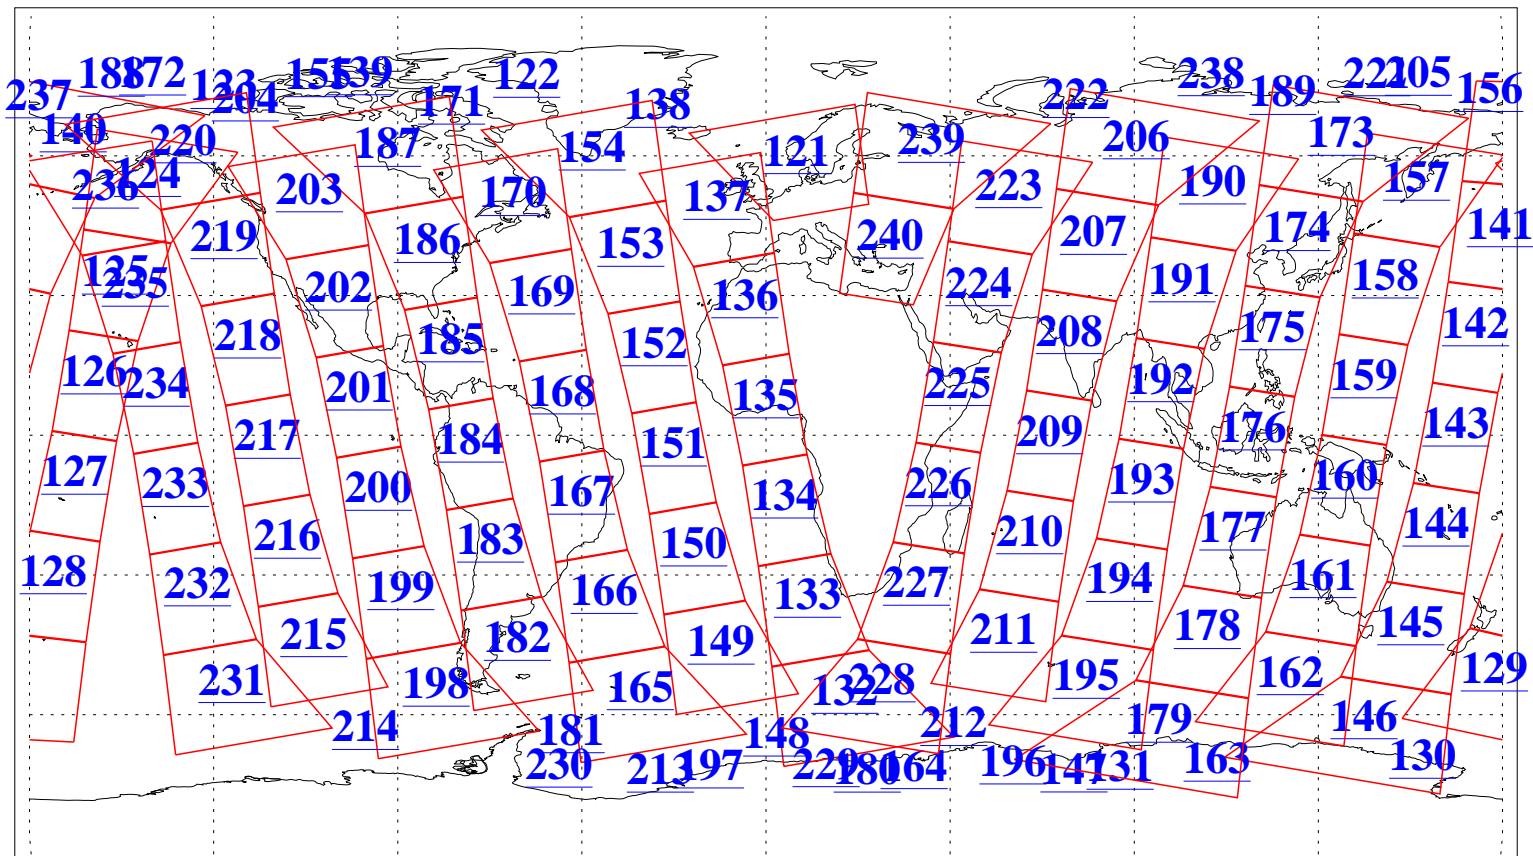

L1B Availability
AMSU Granules: 240
HSB Granules: 0
AIRS Granules: 240

21 Dec 2006
DoY 355
Aqua Day 1692
Granules: 1 to 120

Granules: 121 to 240

Legend: AMSU Available, HSB Available, AIRS Available

L1B Availability
AMSU Granules: 240
HSB Granules: 0
AIRS Granules: 240

21 Dec 2006
DoY 355
Aqua Day 1692

Ascending Granules

Descending Granules

Legend: AMSU Available, HSB Available, AIRS Available

L1B Availability
 AMSU Granules: 240
 HSB Granules: 0
 AIRS Granules: 240

21 Dec 2006
 DoY 355
 Aqua Day 1692

Northern Hemisphere Granules

Southern Hemisphere Granules

Legend: AMSU Available, ~~HSB Available~~, AIRS Available