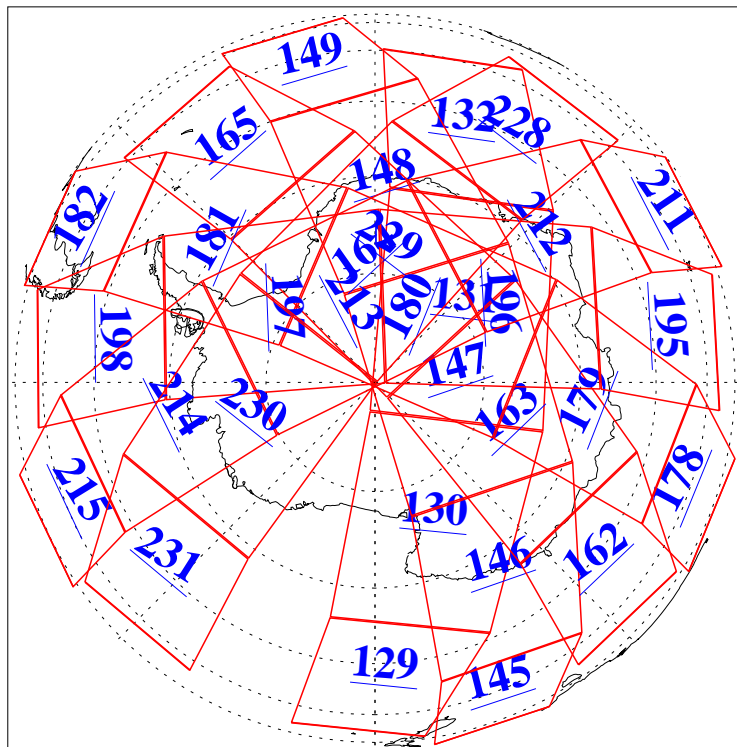

Legend: AMSU Available, ~~HSB Available~~, AIRS Available