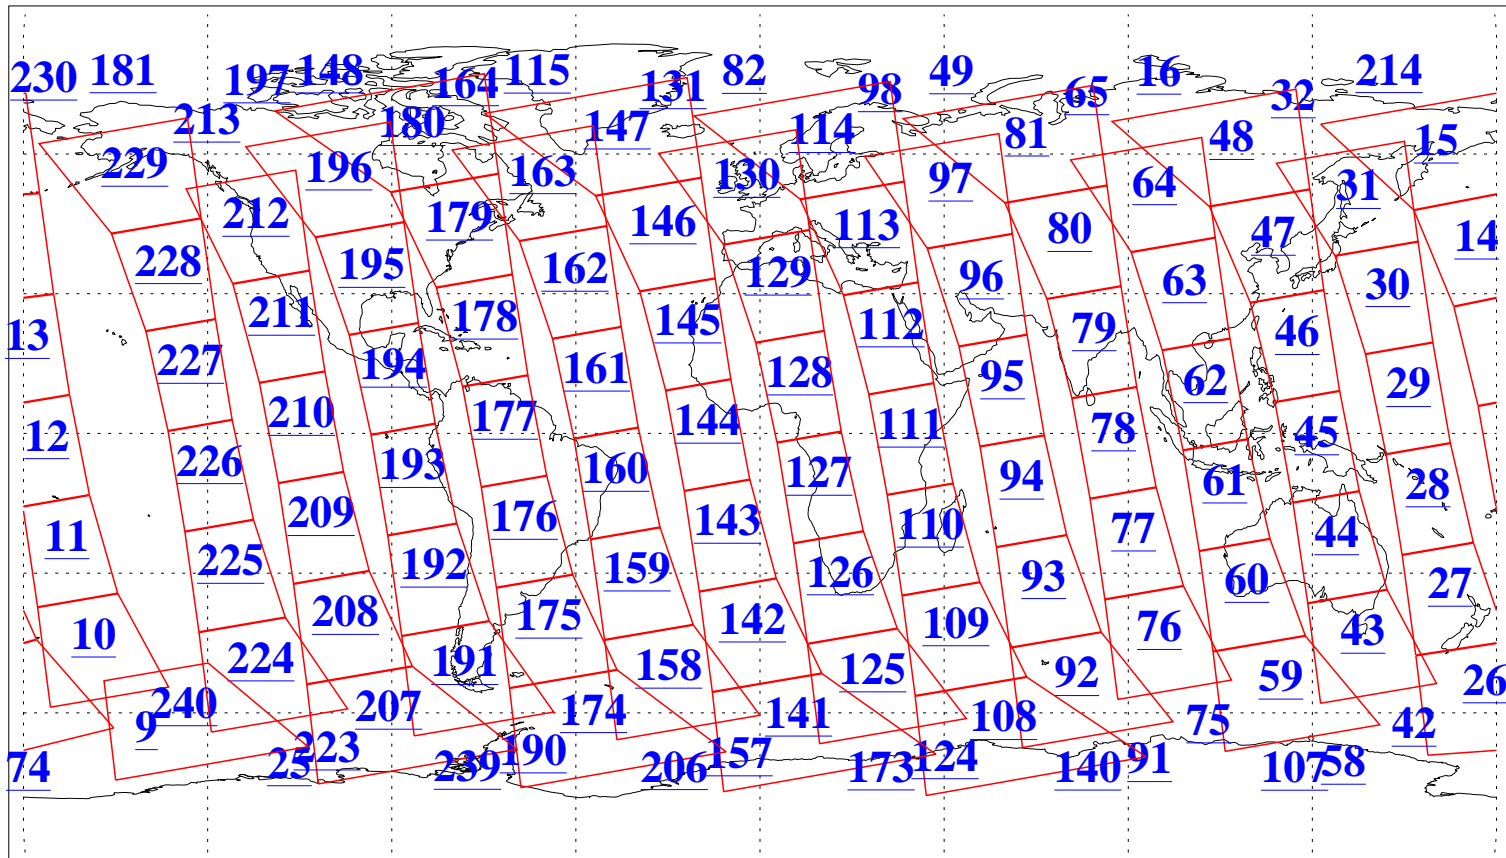

L1B Availability  
AMSU Granules: 240  
HSB Granules: 0  
AIRS Granules: 240

20 Dec 2006  
DoY 354  
Aqua Day 1691  
Granules: 1 to 120

Granules: 121 to 240

Legend: AMSU Available, HSB Available, AIRS Available

L1B Availability  
AMSU Granules: 240  
HSB Granules: 0  
AIRS Granules: 240

20 Dec 2006  
DoY 354  
Aqua Day 1691  
Ascending Granules

Descending Granules

Legend: AMSU Available, HSB Available, AIRS Available

L1B Availability  
 AMSU Granules: 240  
 HSB Granules: 0  
 AIRS Granules: 240

20 Dec 2006  
 DoY 354  
 Aqua Day 1691

Northern Hemisphere Granules

Southern Hemisphere Granules

Legend: AMSU Available, HSB Available, AIRS Available