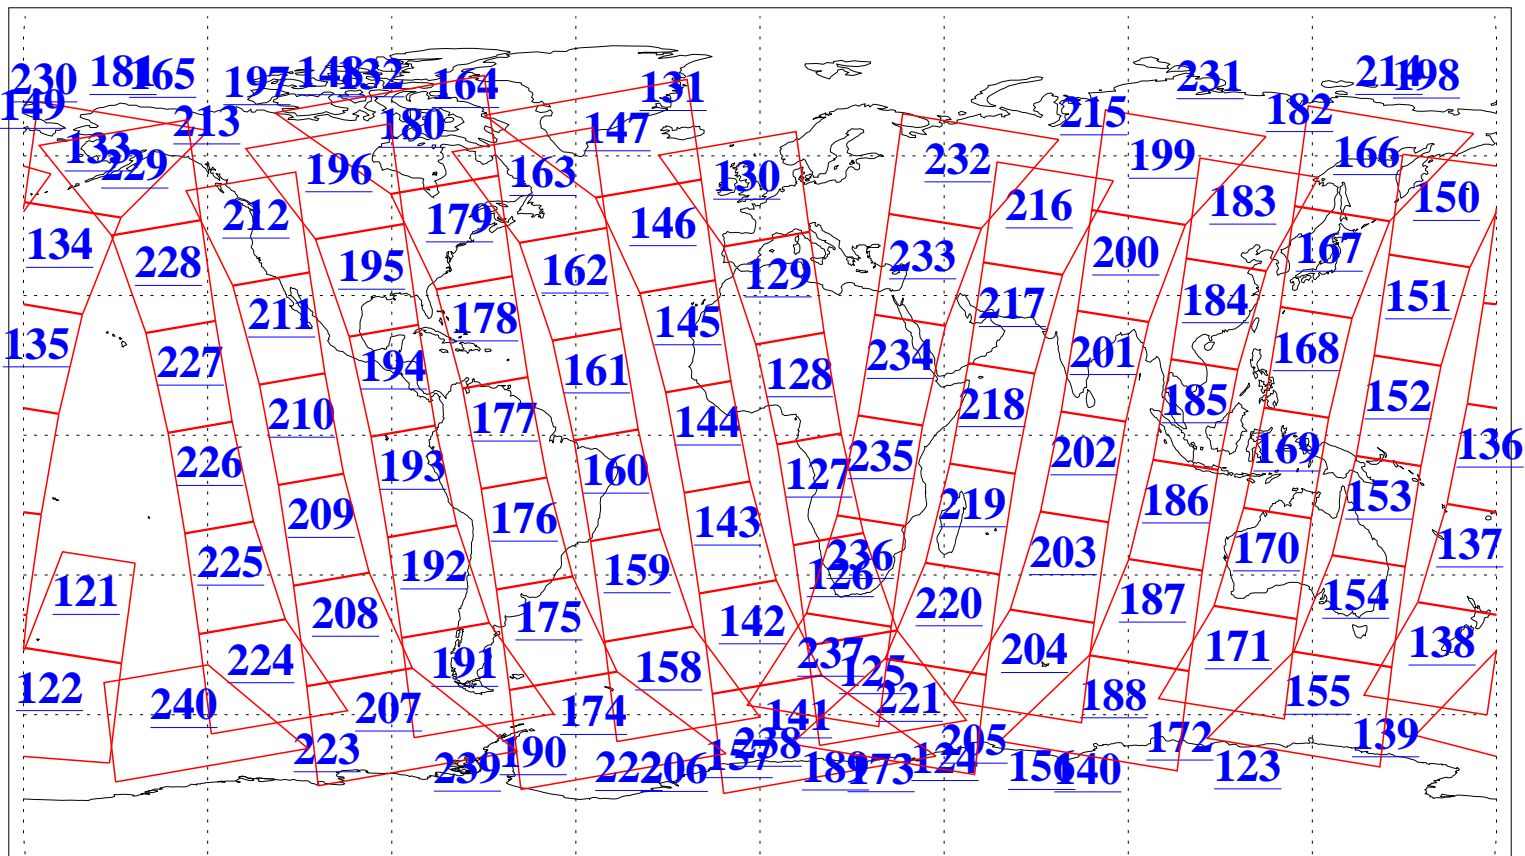

L1B Availability  
AMSU Granules: 240  
HSB Granules: 0  
AIRS Granules: 240

20 Dec 2006  
DoY 354  
Aqua Day 1691  
Granules: 1 to 120

Granules: 121 to 240

Legend: AMSU Available, HSB Available, AIRS Available

L1B Availability  
AMSU Granules: 240  
HSB Granules: 0  
AIRS Granules: 240

20 Dec 2006  
DoY 354  
Aqua Day 1691  
Ascending Granules

Descending Granules

Legend: AMSU Available, HSB Available, AIRS Available

L1B Availability  
 AMSU Granules: 240  
 HSB Granules: 0  
 AIRS Granules: 240

20 Dec 2006  
 DoY 354  
 Aqua Day 1691

Northern Hemisphere Granules

Southern Hemisphere Granules

Legend: AMSU Available, HSB Available, AIRS Available