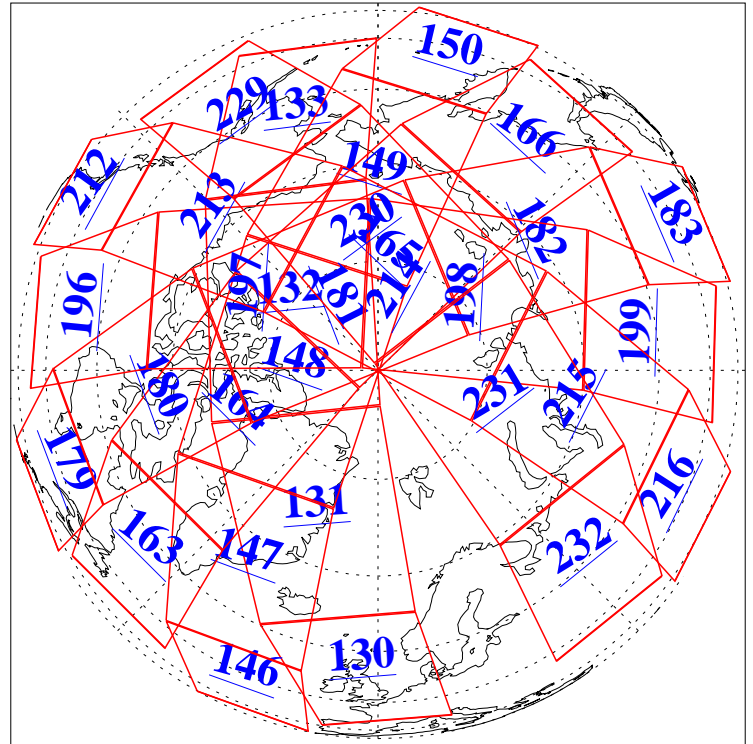

L1B Availability  
AMSU Granules: 240  
HSB Granules: 0  
AIRS Granules: 240

20 Dec 2006  
DoY 354  
Aqua Day 1691  
Ascending Granules

Descending Granules

Legend: AMSU Available, HSB Available, AIRS Available

L1B Availability  
 AMSU Granules: 240  
 HSB Granules: 0  
 AIRS Granules: 240

20 Dec 2006  
 DoY 354  
 Aqua Day 1691

Northern Hemisphere Granules

Southern Hemisphere Granules

Legend: AMSU Available, HSB Available, AIRS Available