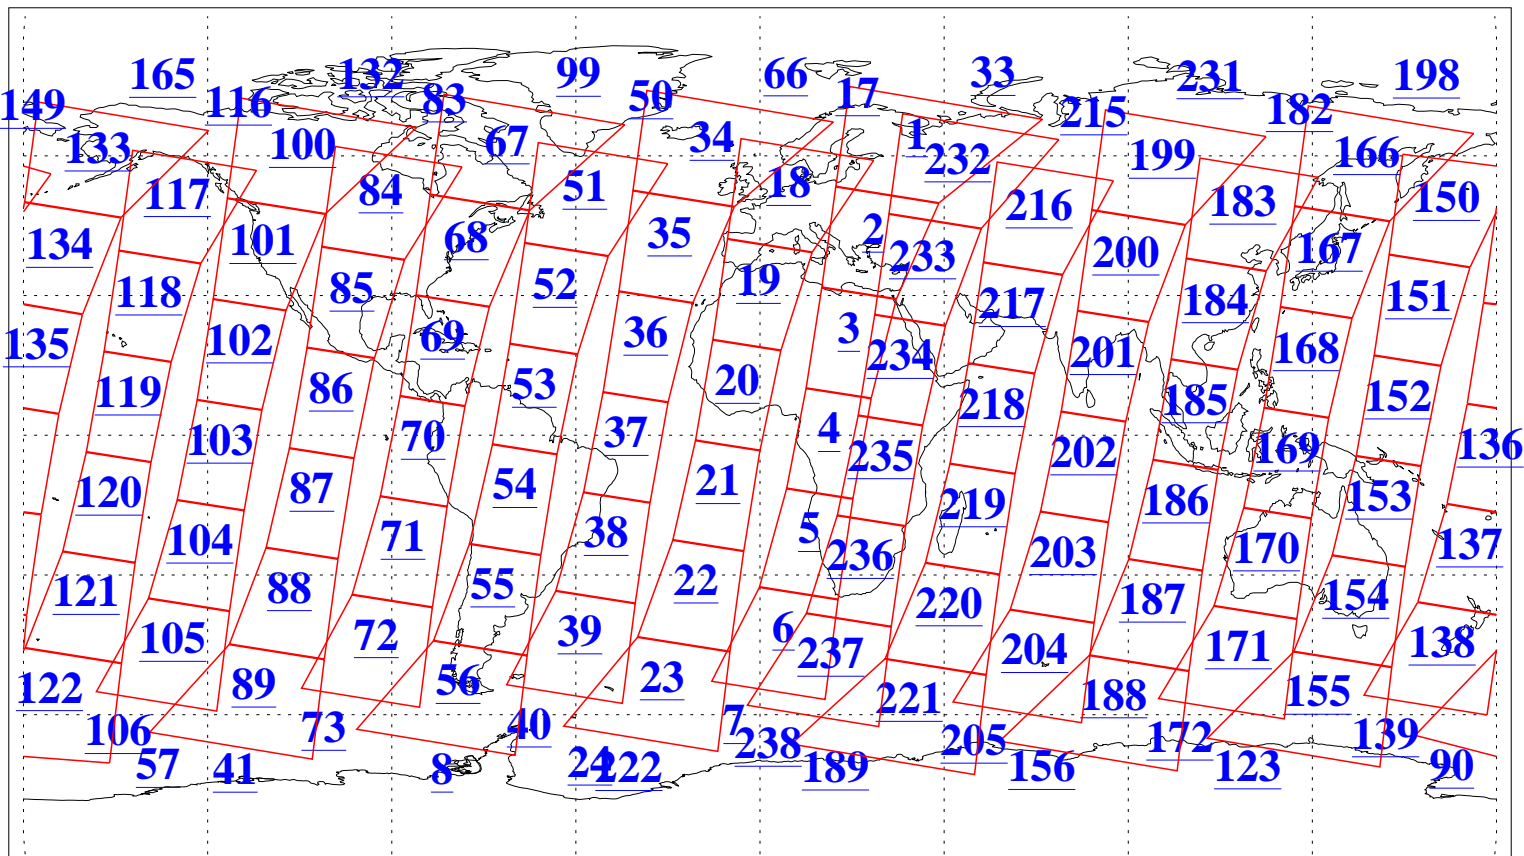

L1B Availability  
AMSU Granules: 240  
HSB Granules: 0  
AIRS Granules: 240

20 Dec 2006  
DoY 354  
Aqua Day 1691  
Granules: 1 to 120

Granules: 121 to 240

Legend: AMSU Available, HSB Available, AIRS Available

L1B Availability  
AMSU Granules: 240  
HSB Granules: 0  
AIRS Granules: 240

20 Dec 2006  
DoY 354  
Aqua Day 1691  
Ascending Granules

Descending Granules

Legend: AMSU Available, HSB Available, AIRS Available

L1B Availability  
 AMSU Granules: 240  
 HSB Granules: 0  
 AIRS Granules: 240

20 Dec 2006  
 DoY 354  
 Aqua Day 1691

Northern Hemisphere Granules

Southern Hemisphere Granules

Legend: AMSU Available, HSB Available, AIRS Available