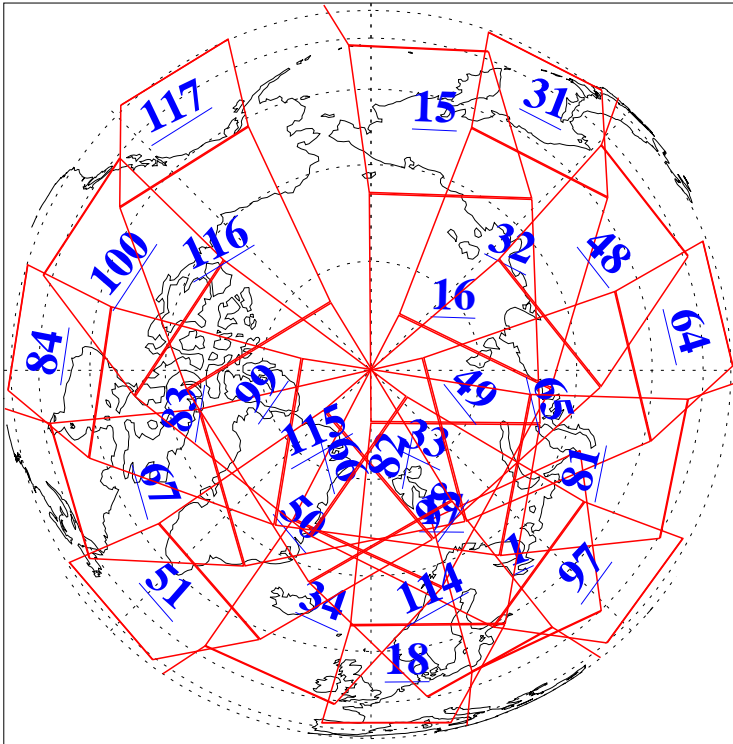

L1B Availability  
AMSU Granules: 240  
HSB Granules: 0  
AIRS Granules: 240

20 Dec 2006  
DoY 354  
Aqua Day 1691  
Granules: 1 to 120

Granules: 121 to 240

Legend: AMSU Available, HSB Available, AIRS Available

L1B Availability  
AMSU Granules: 240  
HSB Granules: 0  
AIRS Granules: 240

20 Dec 2006  
DoY 354  
Aqua Day 1691  
Ascending Granules

Descending Granules

Legend: AMSU Available, HSB Available, AIRS Available

L1B Availability  
 AMSU Granules: 240  
 HSB Granules: 0  
 AIRS Granules: 240

20 Dec 2006  
 DoY 354  
 Aqua Day 1691

Northern Hemisphere Granules

Southern Hemisphere Granules

Legend: AMSU Available, HSB Available, AIRS Available