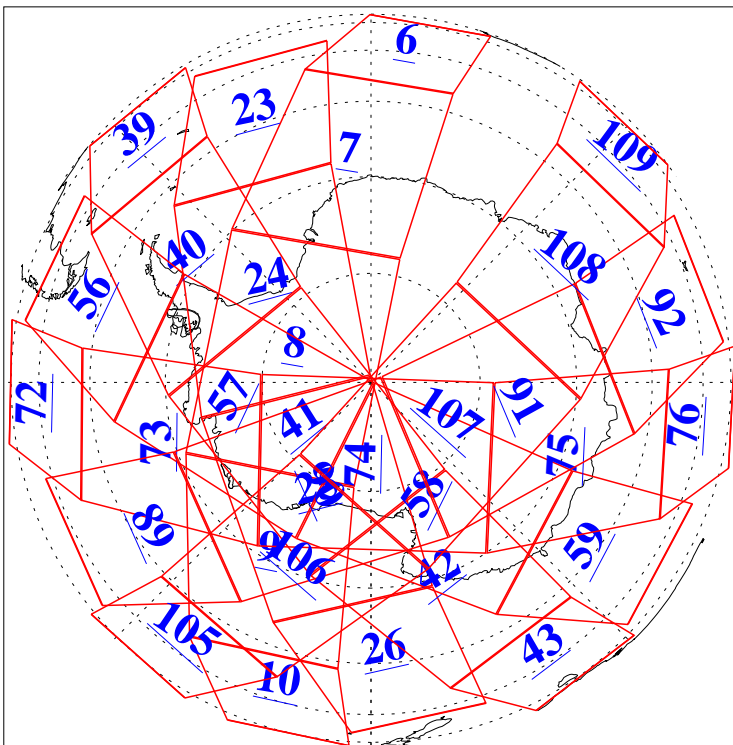

L1B Availability  
AMSU Granules: 240  
HSB Granules: 0  
AIRS Granules: 240

20 Dec 2006  
DoY 354  
Aqua Day 1691  
Granules: 1 to 120

Granules: 121 to 240

Legend: AMSU Available, HSB Available, AIRS Available

L1B Availability  
AMSU Granules: 240  
HSB Granules: 0  
AIRS Granules: 240

20 Dec 2006  
DoY 354  
Aqua Day 1691  
Ascending Granules

Descending Granules

Legend: AMSU Available, HSB Available, AIRS Available

L1B Availability  
 AMSU Granules: 240  
 HSB Granules: 0  
 AIRS Granules: 240

20 Dec 2006  
 DoY 354  
 Aqua Day 1691

Northern Hemisphere Granules

Southern Hemisphere Granules

Legend: AMSU Available, HSB Available, AIRS Available