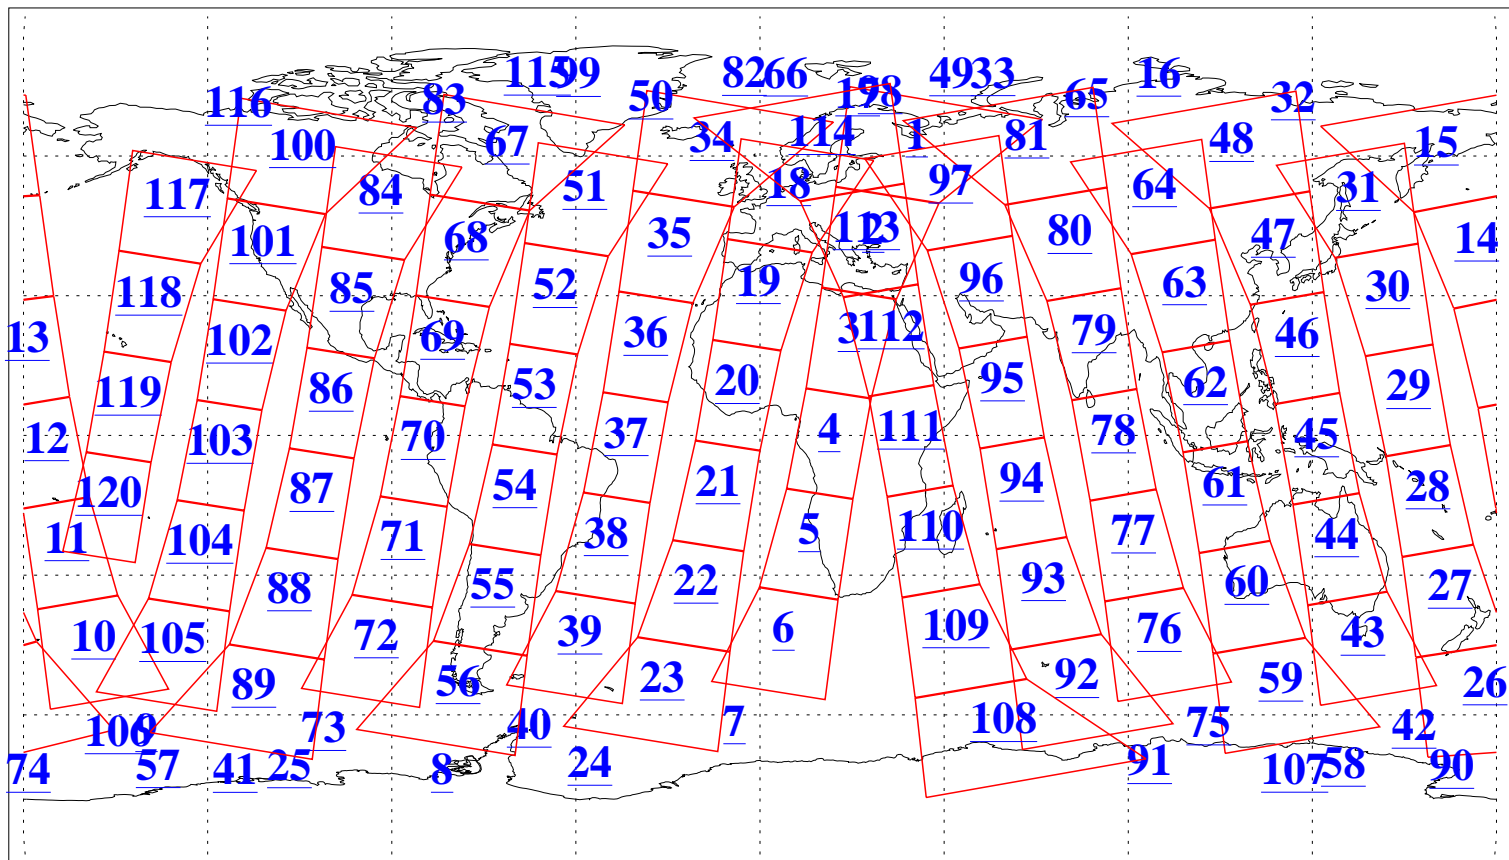

L1B Availability  
AMSU Granules: 240  
HSB Granules: 0  
AIRS Granules: 240

20 Dec 2006  
DoY 354  
Aqua Day 1691  
Granules: 1 to 120

Granules: 121 to 240

Legend: AMSU Available, HSB Available, AIRS Available

L1B Availability  
AMSU Granules: 240  
HSB Granules: 0  
AIRS Granules: 240

20 Dec 2006  
DoY 354  
Aqua Day 1691  
Ascending Granules

Descending Granules

Legend: AMSU Available, HSB Available, AIRS Available

L1B Availability  
 AMSU Granules: 240  
 HSB Granules: 0  
 AIRS Granules: 240

20 Dec 2006  
 DoY 354  
 Aqua Day 1691

Northern Hemisphere Granules

Southern Hemisphere Granules

Legend: AMSU Available, HSB Available, AIRS Available