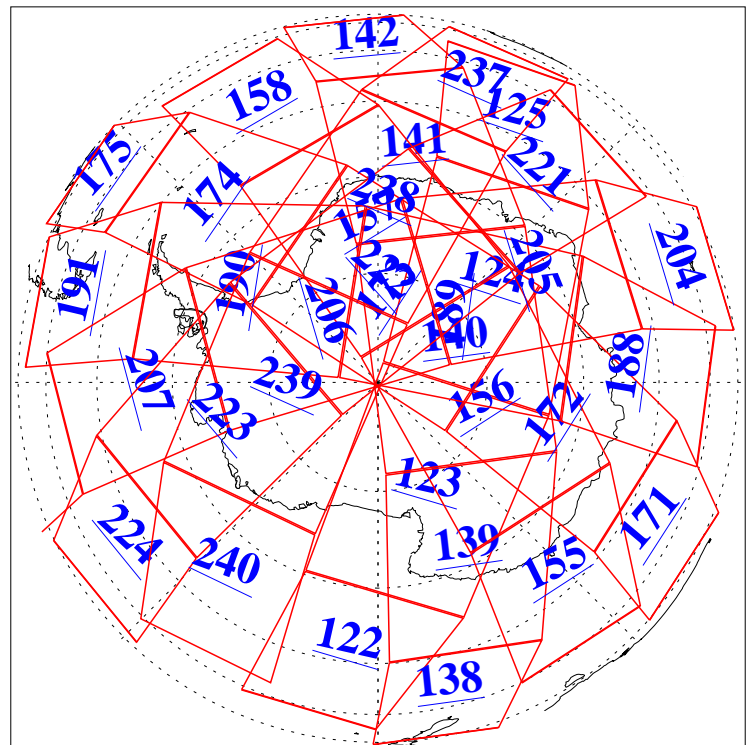

L1B Availability  
AMSU Granules: 240  
HSB Granules: 0  
AIRS Granules: 240

20 Dec 2006  
DoY 354  
Aqua Day 1691  
Granules: 1 to 120

Granules: 121 to 240

Legend: AMSU Available, HSB Available, AIRS Available

L1B Availability  
AMSU Granules: 240  
HSB Granules: 0  
AIRS Granules: 240

20 Dec 2006  
DoY 354  
Aqua Day 1691  
Ascending Granules

Descending Granules

Legend: AMSU Available, HSB Available, AIRS Available

L1B Availability  
 AMSU Granules: 240  
 HSB Granules: 0  
 AIRS Granules: 240

20 Dec 2006  
 DoY 354  
 Aqua Day 1691

Northern Hemisphere Granules

Southern Hemisphere Granules

Legend: AMSU Available, HSB Available, AIRS Available