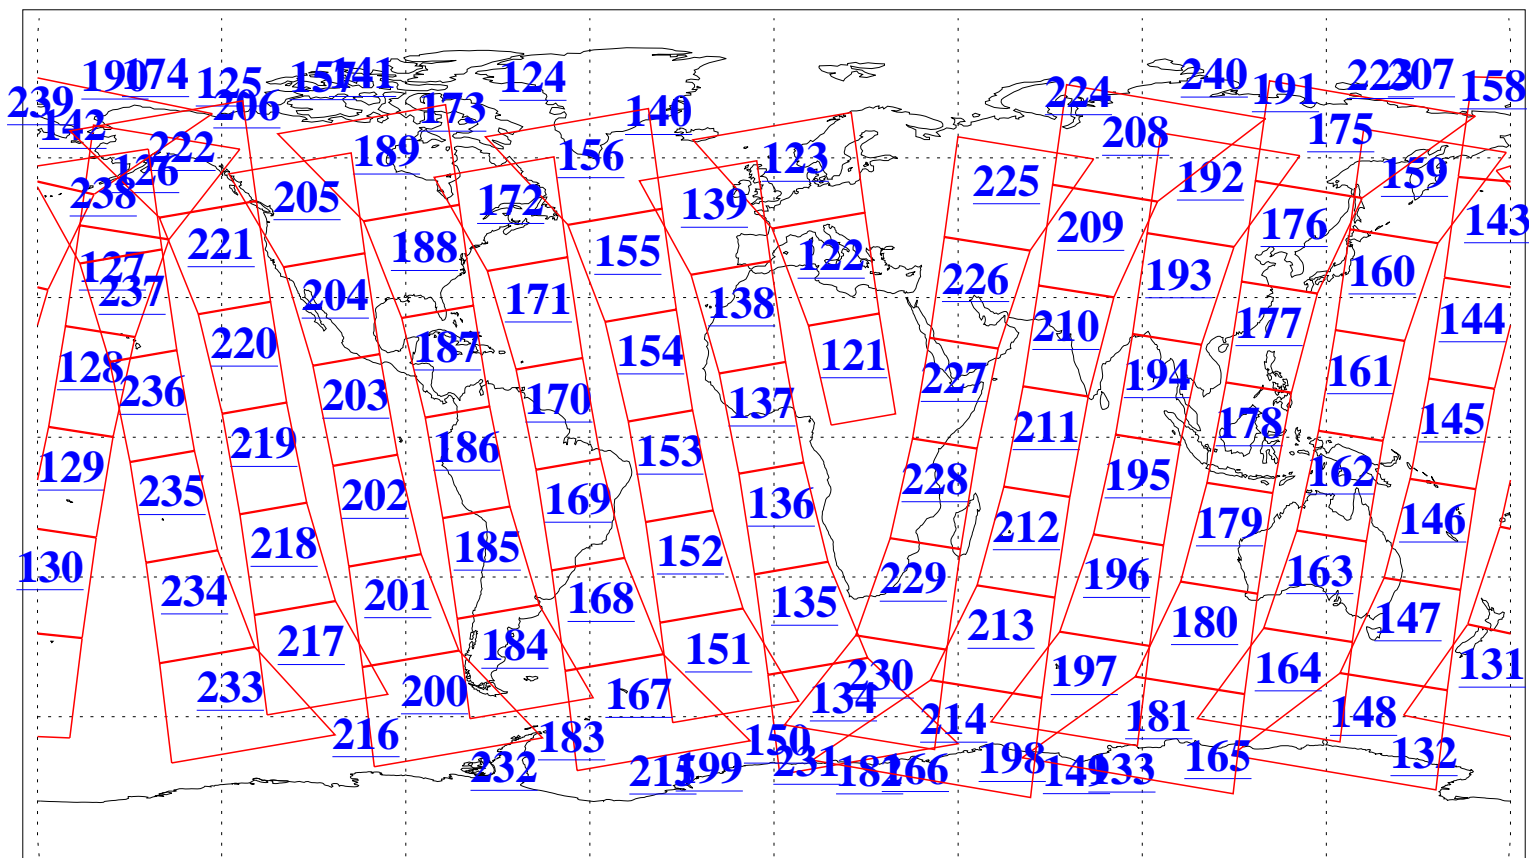

L1B Availability  
AMSU Granules: 240  
HSB Granules: 0  
AIRS Granules: 240

19 Dec 2006  
DoY 353  
Aqua Day 1690  
Granules: 1 to 120

Granules: 121 to 240

Legend: AMSU Available, HSB Available, AIRS Available

L1B Availability  
AMSU Granules: 240  
HSB Granules: 0  
AIRS Granules: 240

19 Dec 2006  
DoY 353  
Aqua Day 1690  
Ascending Granules

Descending Granules

Legend: AMSU Available, HSB Available, AIRS Available

L1B Availability  
 AMSU Granules: 240  
 HSB Granules: 0  
 AIRS Granules: 240

19 Dec 2006  
 DoY 353  
 Aqua Day 1690

Northern Hemisphere Granules

Southern Hemisphere Granules

Legend: AMSU Available, HSB Available, AIRS Available