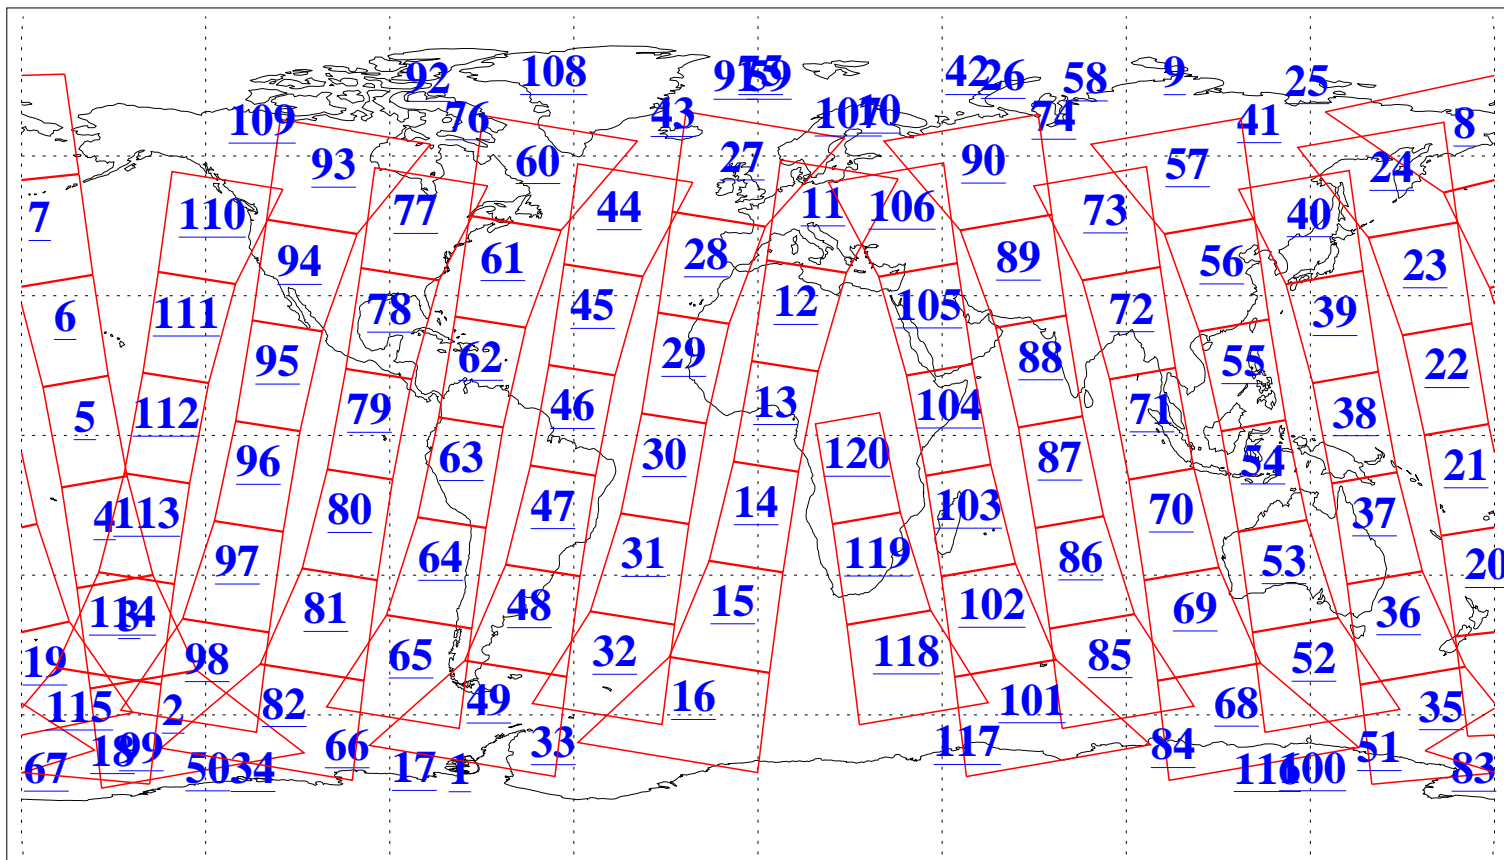

L1B Availability  
AMSU Granules: 240  
HSB Granules: 0  
AIRS Granules: 240

19 Dec 2006  
DoY 353  
Aqua Day 1690  
Granules: 1 to 120

Granules: 121 to 240

Legend: AMSU Available, HSB Available, AIRS Available

L1B Availability  
AMSU Granules: 240  
HSB Granules: 0  
AIRS Granules: 240

19 Dec 2006  
DoY 353  
Aqua Day 1690  
Ascending Granules

Descending Granules

Legend: AMSU Available, HSB Available, AIRS Available

L1B Availability  
 AMSU Granules: 240  
 HSB Granules: 0  
 AIRS Granules: 240

19 Dec 2006  
 DoY 353  
 Aqua Day 1690

Northern Hemisphere Granules

Southern Hemisphere Granules

Legend: AMSU Available, HSB Available, AIRS Available