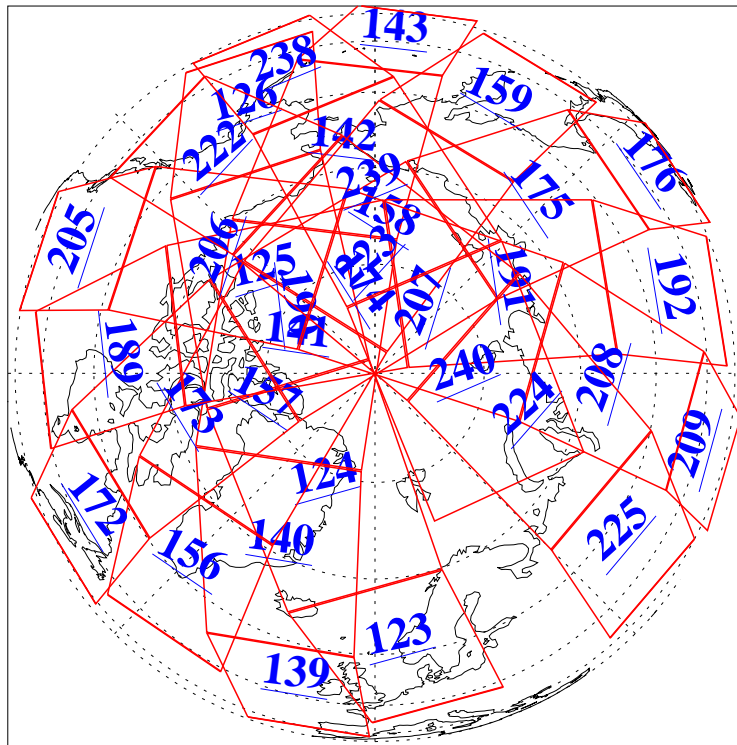

L1B Availability  
AMSU Granules: 240  
HSB Granules: 0  
AIRS Granules: 240

19 Dec 2006  
DoY 353  
Aqua Day 1690  
Granules: 1 to 120

Granules: 121 to 240

Legend: AMSU Available, HSB Available, AIRS Available

L1B Availability  
AMSU Granules: 240  
HSB Granules: 0  
AIRS Granules: 240

19 Dec 2006  
DoY 353  
Aqua Day 1690  
Ascending Granules

Descending Granules

Legend: AMSU Available, HSB Available, AIRS Available

L1B Availability  
 AMSU Granules: 240  
 HSB Granules: 0  
 AIRS Granules: 240

19 Dec 2006  
 DoY 353  
 Aqua Day 1690

Northern Hemisphere Granules

Southern Hemisphere Granules

Legend: AMSU Available, HSB Available, AIRS Available