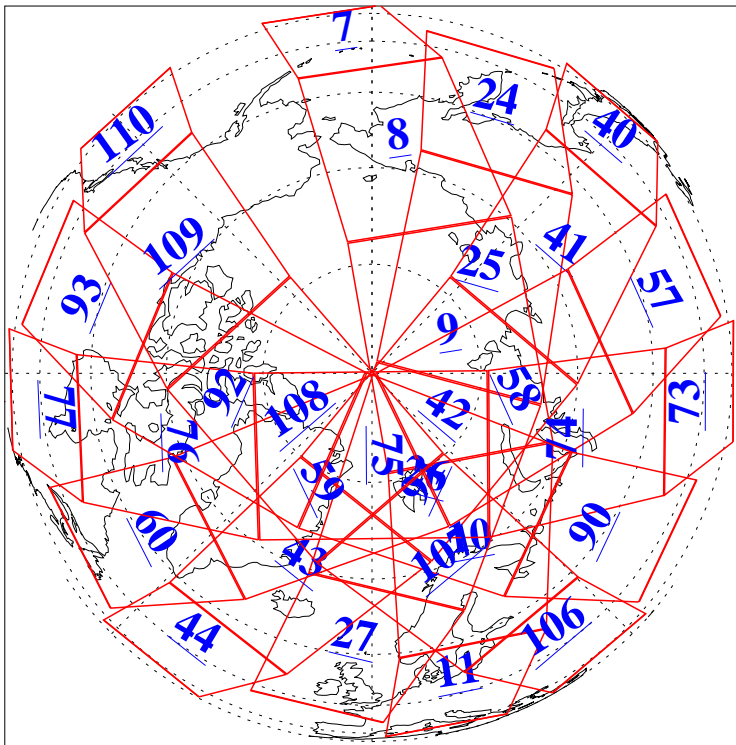

L1B Availability  
AMSU Granules: 240  
HSB Granules: 0  
AIRS Granules: 240

19 Dec 2006  
DoY 353  
Aqua Day 1690  
Granules: 1 to 120

Granules: 121 to 240

Legend: AMSU Available, HSB Available, AIRS Available

L1B Availability  
AMSU Granules: 240  
HSB Granules: 0  
AIRS Granules: 240

19 Dec 2006  
DoY 353  
Aqua Day 1690  
Ascending Granules

Descending Granules

Legend: AMSU Available, HSB Available, AIRS Available

L1B Availability  
 AMSU Granules: 240  
 HSB Granules: 0  
 AIRS Granules: 240

19 Dec 2006  
 DoY 353  
 Aqua Day 1690

Northern Hemisphere Granules

Southern Hemisphere Granules

Legend: AMSU Available, HSB Available, AIRS Available