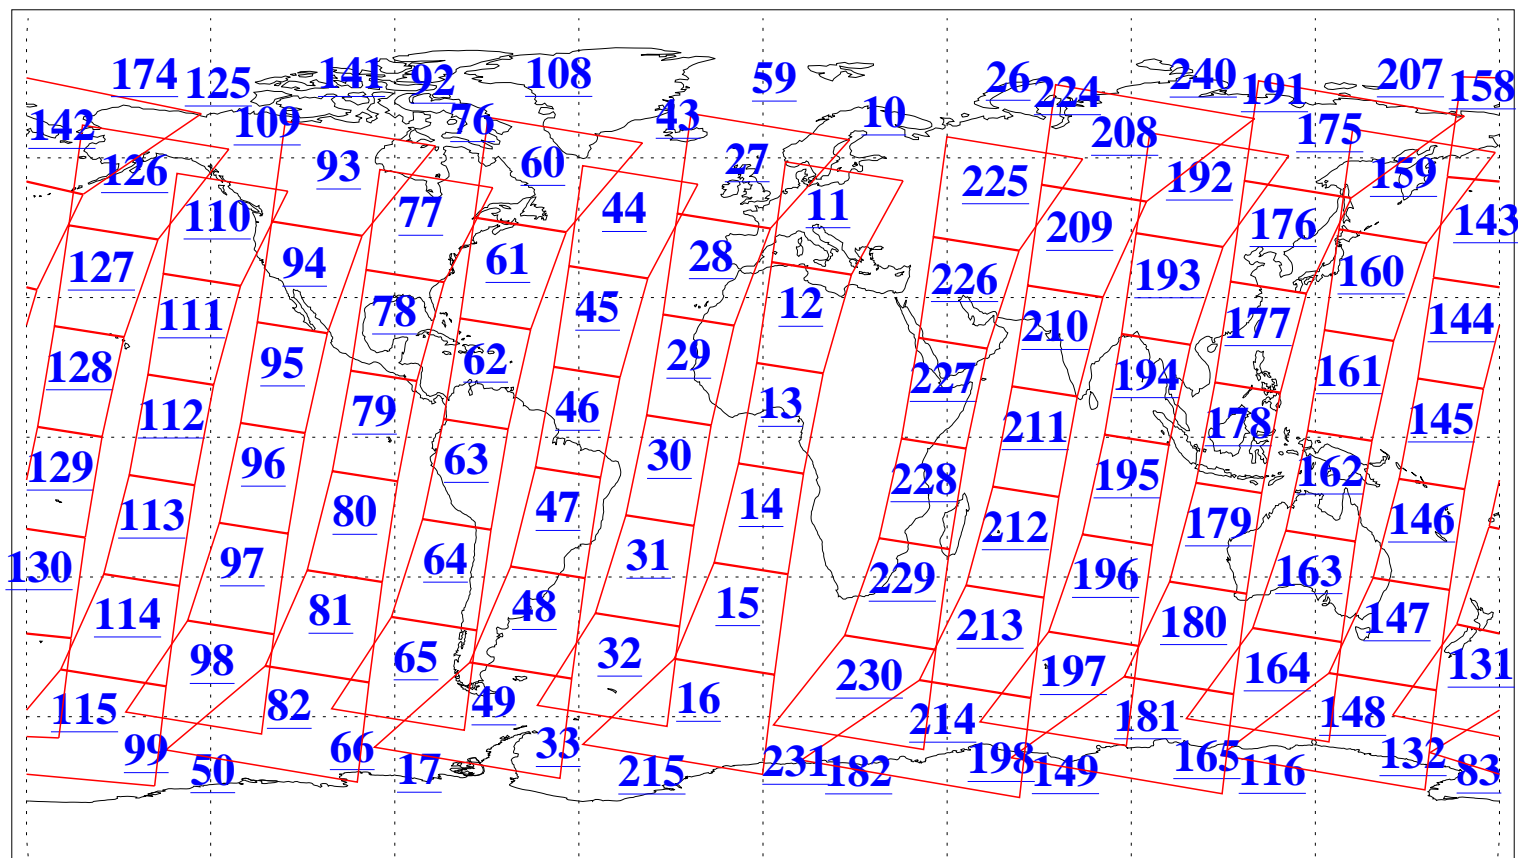

L1B Availability  
AMSU Granules: 240  
HSB Granules: 0  
AIRS Granules: 240

19 Dec 2006  
DoY 353  
Aqua Day 1690  
Granules: 1 to 120

Granules: 121 to 240

Legend: AMSU Available, HSB Available, AIRS Available

L1B Availability  
AMSU Granules: 240  
HSB Granules: 0  
AIRS Granules: 240

19 Dec 2006  
DoY 353  
Aqua Day 1690  
Ascending Granules

Descending Granules

Legend: AMSU Available, HSB Available, AIRS Available

L1B Availability  
 AMSU Granules: 240  
 HSB Granules: 0  
 AIRS Granules: 240

19 Dec 2006  
 DoY 353  
 Aqua Day 1690

Northern Hemisphere Granules

Southern Hemisphere Granules

Legend: AMSU Available, HSB Available, AIRS Available