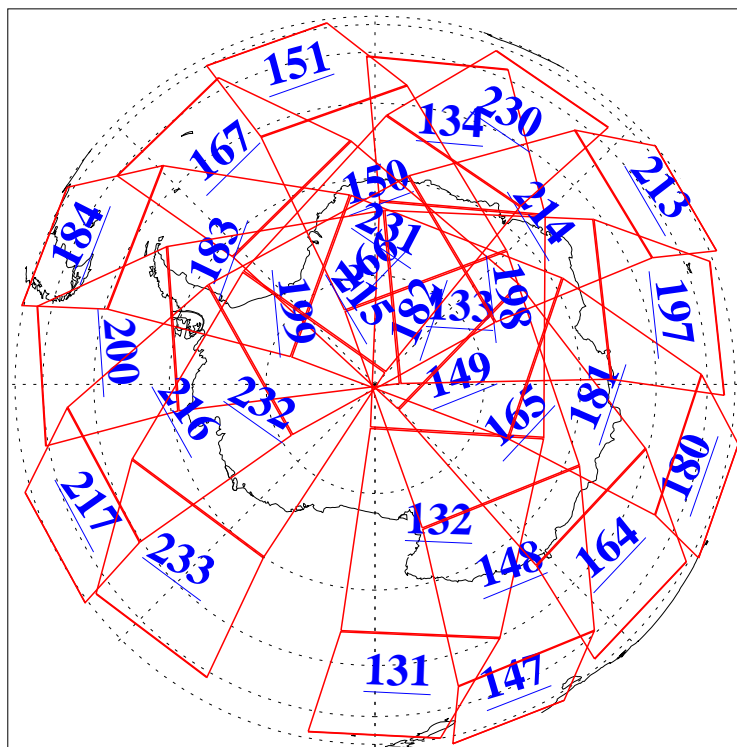

L1B Availability  
AMSU Granules: 240  
HSB Granules: 0  
AIRS Granules: 240

19 Dec 2006  
DoY 353  
Aqua Day 1690  
Granules: 1 to 120

Granules: 121 to 240

Legend: AMSU Available, HSB Available, AIRS Available

L1B Availability  
AMSU Granules: 240  
HSB Granules: 0  
AIRS Granules: 240

19 Dec 2006  
DoY 353  
Aqua Day 1690  
Ascending Granules

Descending Granules

Legend: AMSU Available, HSB Available, AIRS Available

L1B Availability  
 AMSU Granules: 240  
 HSB Granules: 0  
 AIRS Granules: 240

19 Dec 2006  
 DoY 353  
 Aqua Day 1690

Northern Hemisphere Granules

Southern Hemisphere Granules

Legend: AMSU Available, HSB Available, AIRS Available