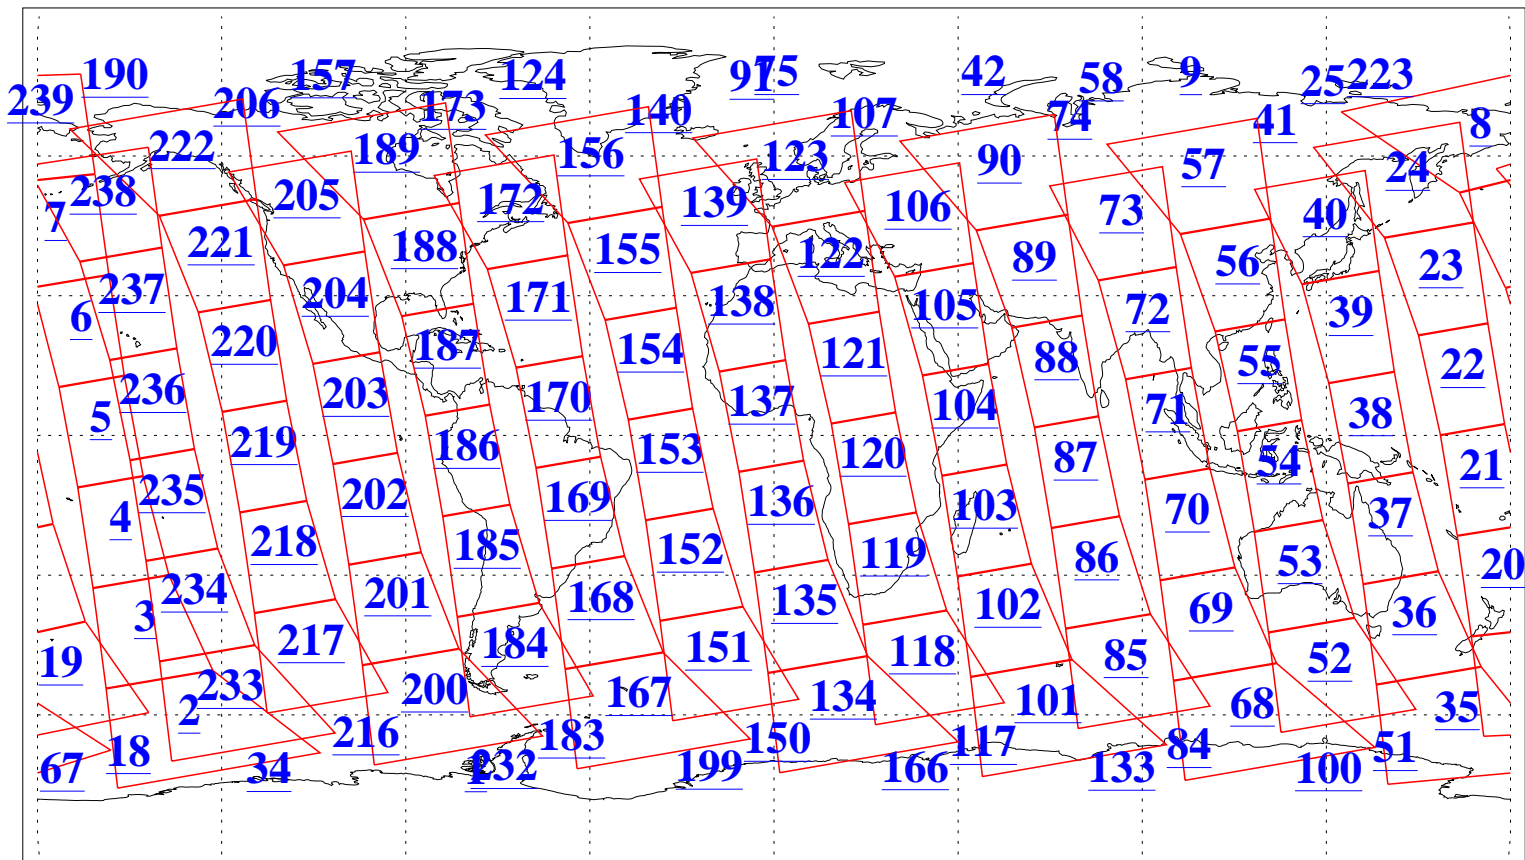

L1B Availability  
AMSU Granules: 240  
HSB Granules: 0  
AIRS Granules: 240

19 Dec 2006  
DoY 353  
Aqua Day 1690  
Granules: 1 to 120

Granules: 121 to 240

Legend: AMSU Available, HSB Available, AIRS Available

L1B Availability  
AMSU Granules: 240  
HSB Granules: 0  
AIRS Granules: 240

19 Dec 2006  
DoY 353  
Aqua Day 1690  
Ascending Granules

Descending Granules

Legend: AMSU Available, HSB Available, AIRS Available

L1B Availability  
 AMSU Granules: 240  
 HSB Granules: 0  
 AIRS Granules: 240

19 Dec 2006  
 DoY 353  
 Aqua Day 1690

Northern Hemisphere Granules

Southern Hemisphere Granules

Legend: AMSU Available, HSB Available, AIRS Available