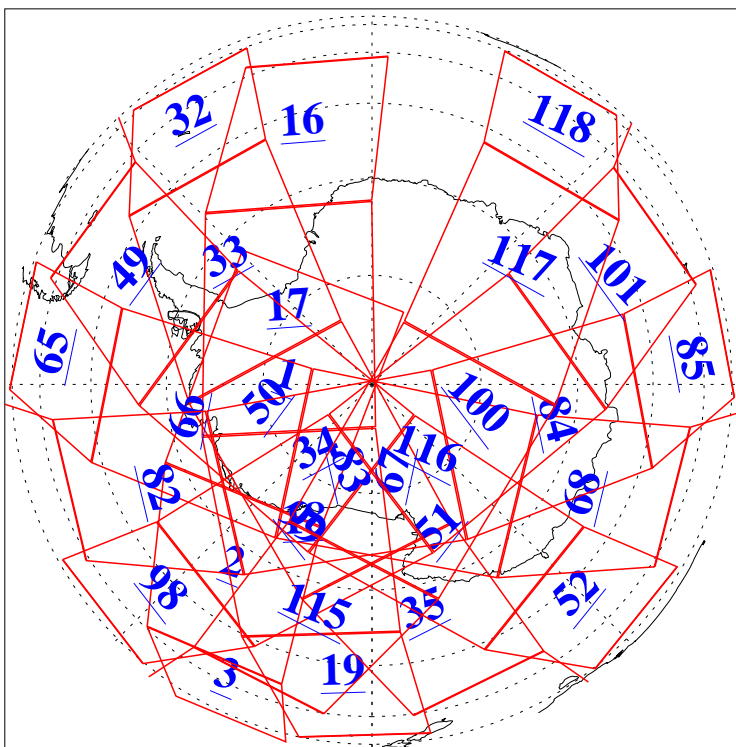

L1B Availability  
AMSU Granules: 240  
HSB Granules: 0  
AIRS Granules: 240

19 Dec 2006  
DoY 353  
Aqua Day 1690  
Granules: 1 to 120

Granules: 121 to 240

Legend: AMSU Available, HSB Available, AIRS Available

L1B Availability  
AMSU Granules: 240  
HSB Granules: 0  
AIRS Granules: 240

19 Dec 2006  
DoY 353  
Aqua Day 1690  
Ascending Granules

Descending Granules

Legend: AMSU Available, HSB Available, AIRS Available

L1B Availability  
 AMSU Granules: 240  
 HSB Granules: 0  
 AIRS Granules: 240

19 Dec 2006  
 DoY 353  
 Aqua Day 1690

Northern Hemisphere Granules

Southern Hemisphere Granules

Legend: AMSU Available, HSB Available, AIRS Available