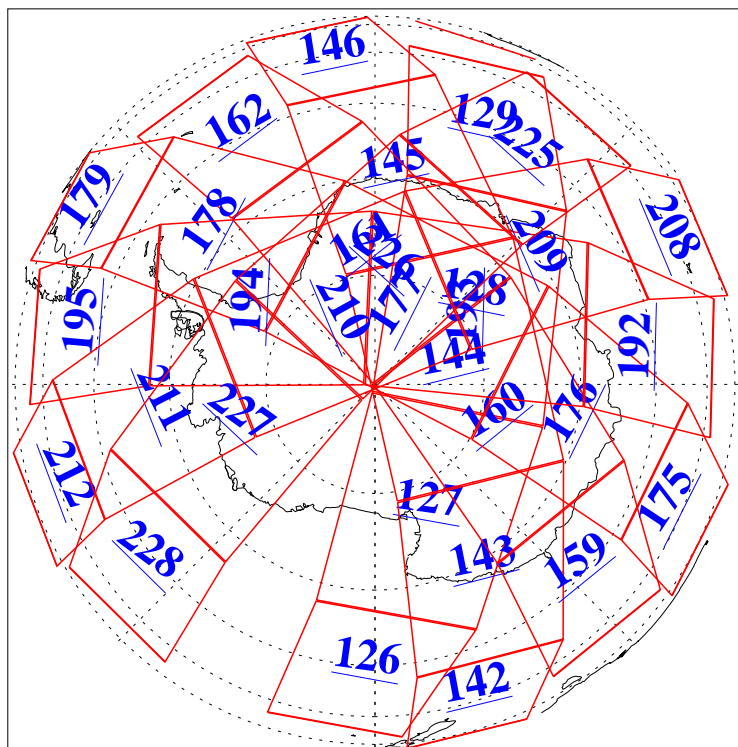

L1B Availability
AMSU Granules: 240
HSB Granules: 0
AIRS Granules: 240

16 Dec 2006
DoY 350
Aqua Day 1687
Granules: 1 to 120

Granules: 121 to 240

Legend: AMSU Available, HSB Available, AIRS Available

L1B Availability
AMSU Granules: 240
HSB Granules: 0
AIRS Granules: 240

16 Dec 2006
DoY 350
Aqua Day 1687
Ascending Granules

Descending Granules

Legend: AMSU Available, HSB Available, AIRS Available

L1B Availability
 AMSU Granules: 240
 HSB Granules: 0
 AIRS Granules: 240

16 Dec 2006
 DoY 350
 Aqua Day 1687

Northern Hemisphere Granules

Southern Hemisphere Granules

Legend: AMSU Available, HSB Available, AIRS Available