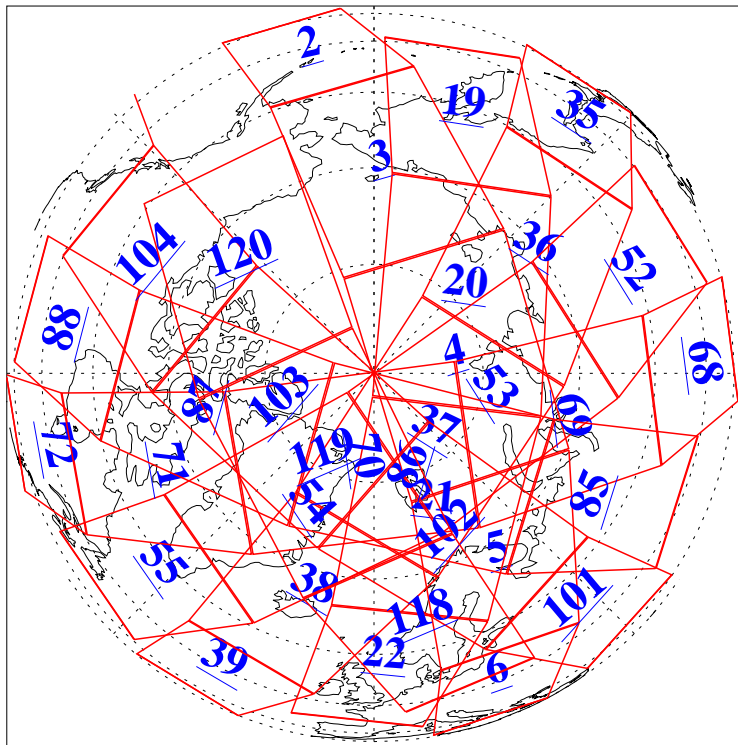

L1B Availability
AMSU Granules: 240
HSB Granules: 0
AIRS Granules: 240

16 Dec 2006
DoY 350
Aqua Day 1687
Granules: 1 to 120

Granules: 121 to 240

Legend: AMSU Available, HSB Available, AIRS Available

L1B Availability
AMSU Granules: 240
HSB Granules: 0
AIRS Granules: 240

16 Dec 2006
DoY 350
Aqua Day 1687
Ascending Granules

Descending Granules

Legend: AMSU Available, HSB Available, AIRS Available

L1B Availability
 AMSU Granules: 240
 HSB Granules: 0
 AIRS Granules: 240

16 Dec 2006
 DoY 350
 Aqua Day 1687

Northern Hemisphere Granules

Southern Hemisphere Granules

Legend: AMSU Available, HSB Available, AIRS Available