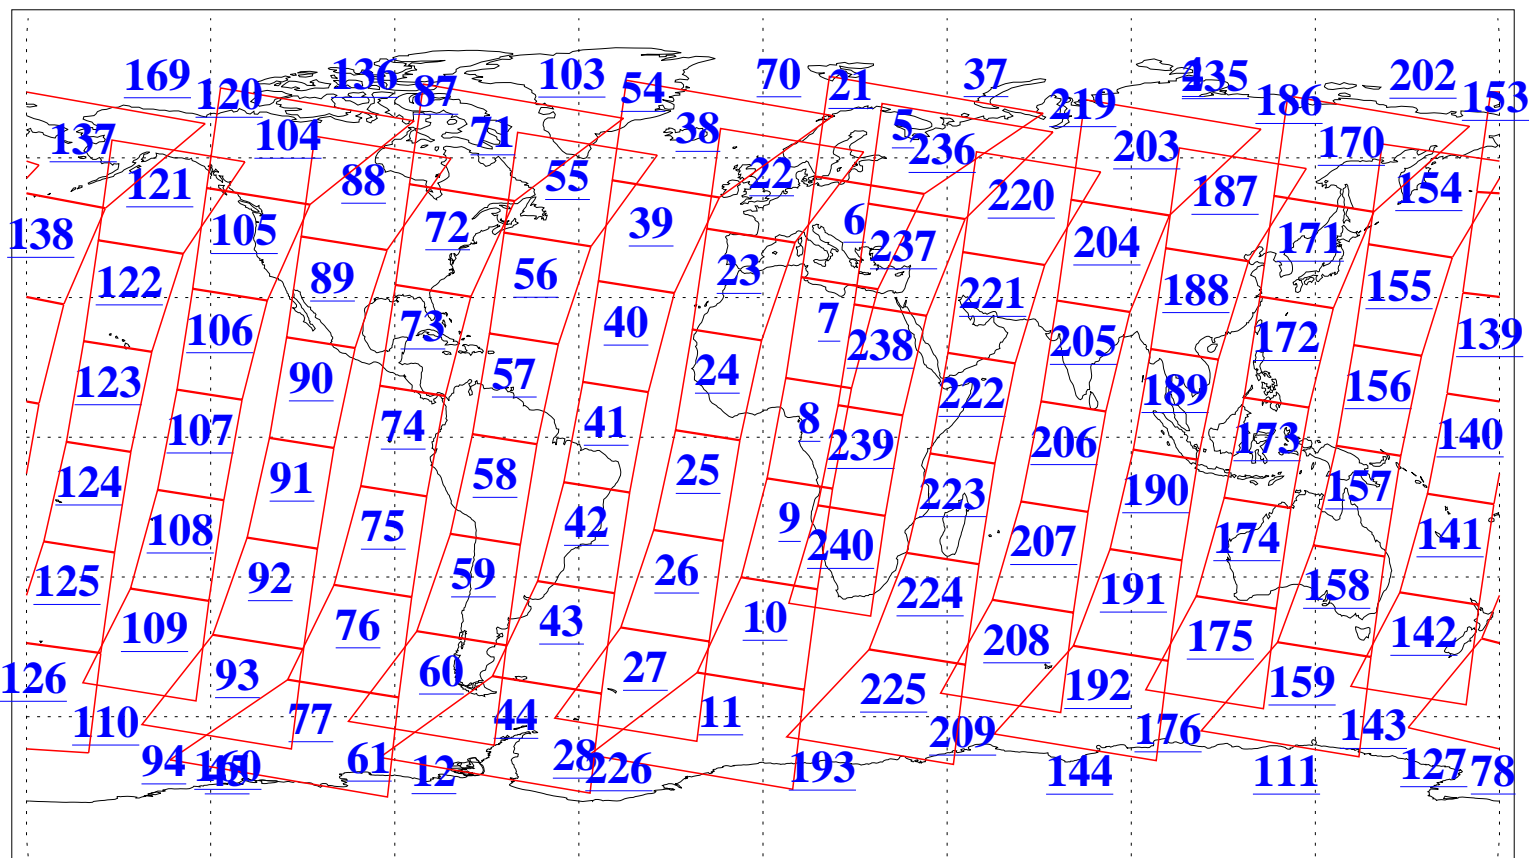

L1B Availability
AMSU Granules: 240
HSB Granules: 0
AIRS Granules: 240

16 Dec 2006
DoY 350
Aqua Day 1687
Granules: 1 to 120

Granules: 121 to 240

Legend: AMSU Available, HSB Available, AIRS Available

L1B Availability
AMSU Granules: 240
HSB Granules: 0
AIRS Granules: 240

16 Dec 2006
DoY 350
Aqua Day 1687
Ascending Granules

Descending Granules

Legend: AMSU Available, HSB Available, AIRS Available

L1B Availability
 AMSU Granules: 240
 HSB Granules: 0
 AIRS Granules: 240

16 Dec 2006
 DoY 350
 Aqua Day 1687