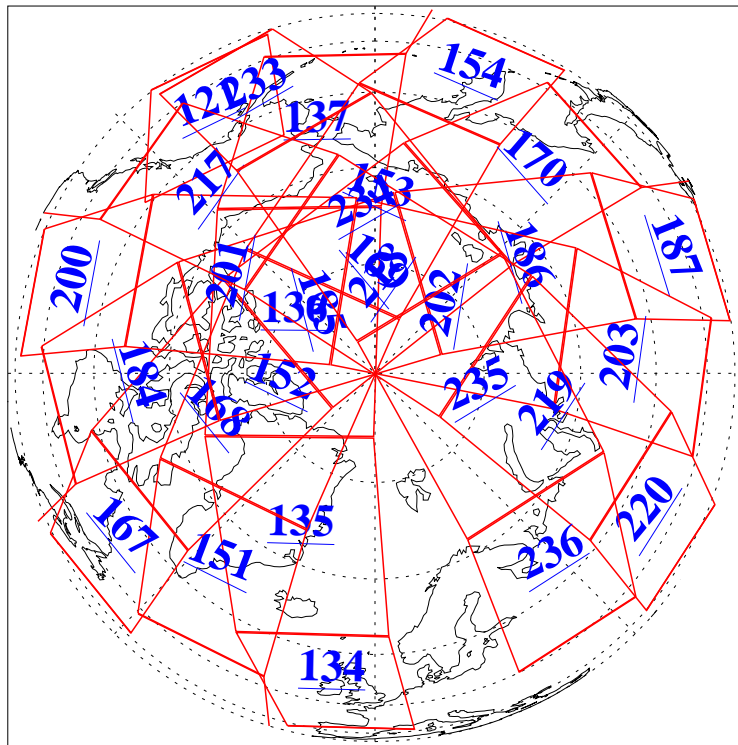

16 Dec 2006
DoY 350
Aqua Day 1687
Ascending Granules

Descending Granules

Legend: AMSU Available, HSB Available, AIRS Available

L1B Availability
 AMSU Granules: 240
 HSB Granules: 0
 AIRS Granules: 240

16 Dec 2006
 DoY 350
 Aqua Day 1687

Northern Hemisphere Granules

Southern Hemisphere Granules

Legend: AMSU Available, HSB Available, AIRS Available