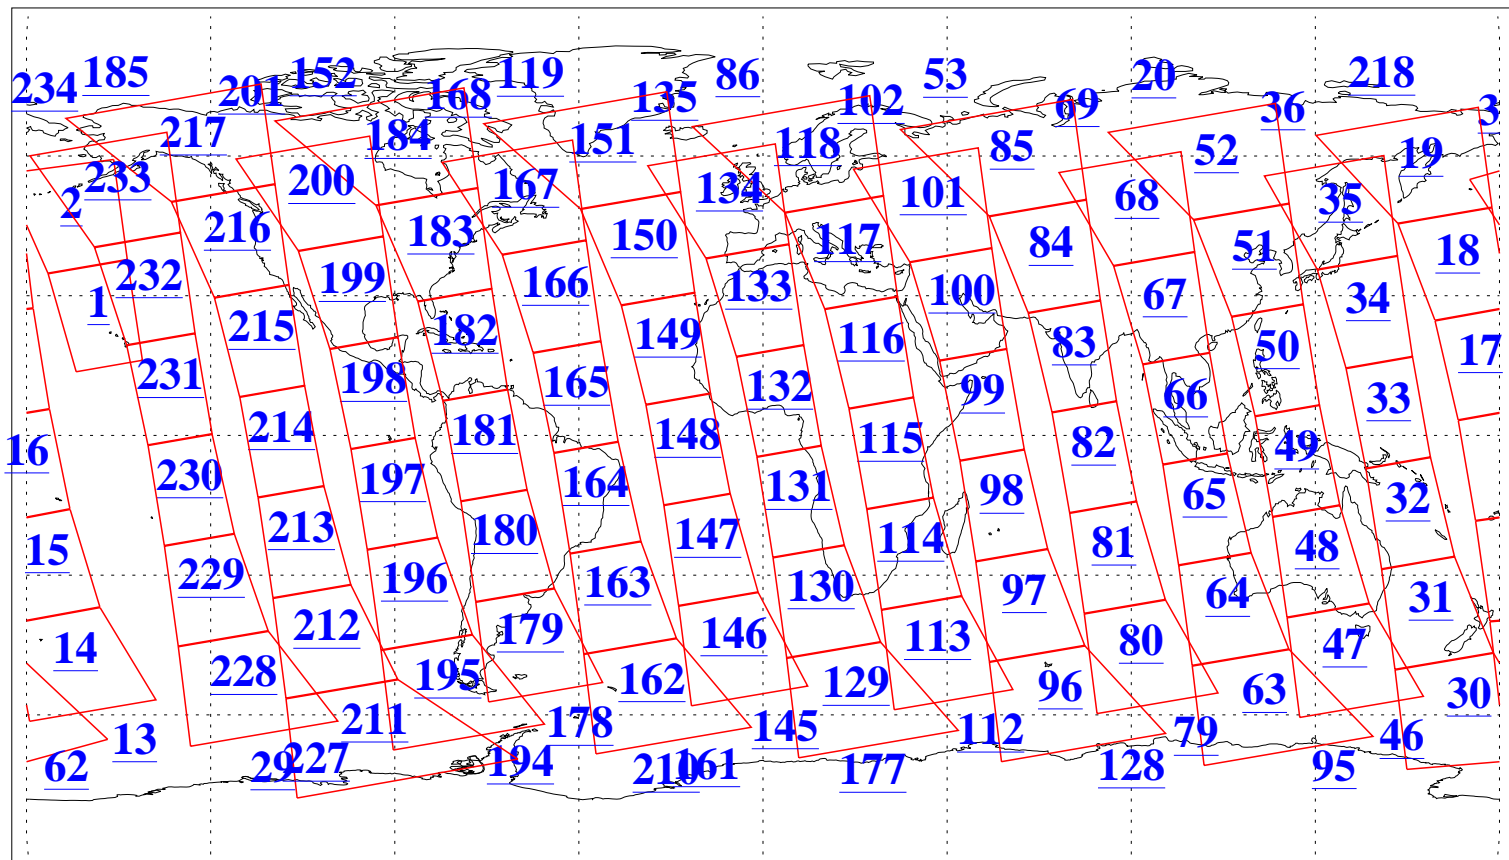

L1B Availability
AMSU Granules: 240
HSB Granules: 0
AIRS Granules: 240

16 Dec 2006
DoY 350
Aqua Day 1687
Granules: 1 to 120

Granules: 121 to 240

Legend: AMSU Available, HSB Available, AIRS Available

L1B Availability
AMSU Granules: 240
HSB Granules: 0
AIRS Granules: 240

16 Dec 2006
DoY 350
Aqua Day 1687
Ascending Granules

Descending Granules

Legend: AMSU Available, HSB Available, AIRS Available

L1B Availability
 AMSU Granules: 240
 HSB Granules: 0
 AIRS Granules: 240

16 Dec 2006
 DoY 350
 Aqua Day 1687

Northern Hemisphere Granules

Southern Hemisphere Granules

Legend: AMSU Available, HSB Available, AIRS Available