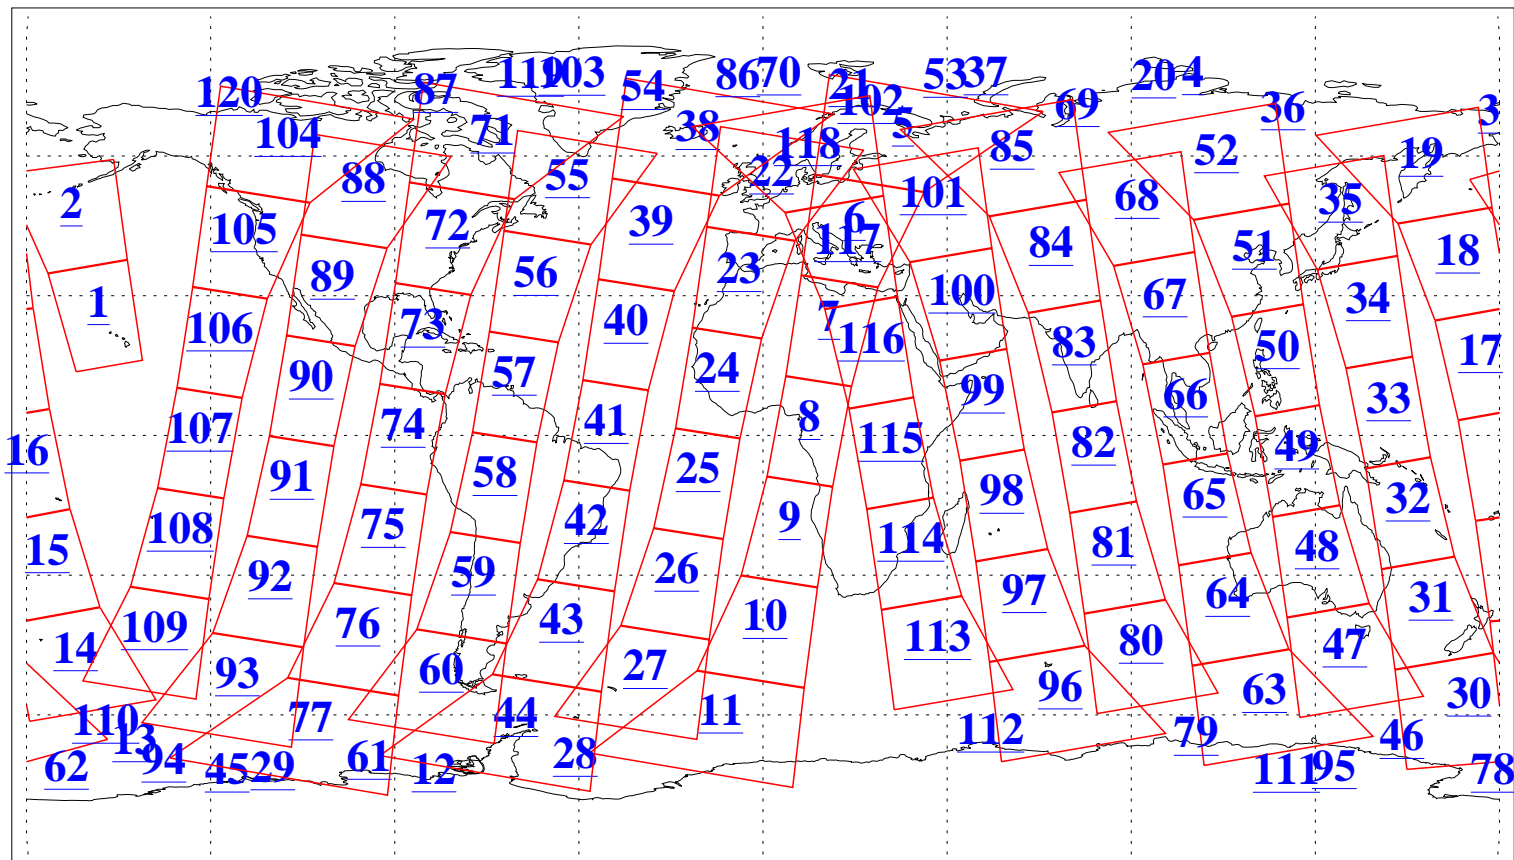

L1B Availability
AMSU Granules: 240
HSB Granules: 0
AIRS Granules: 240

16 Dec 2006
DoY 350
Aqua Day 1687
Granules: 1 to 120

Granules: 121 to 240

Legend: AMSU Available, HSB Available, AIRS Available

L1B Availability
AMSU Granules: 240
HSB Granules: 0
AIRS Granules: 240

16 Dec 2006
DoY 350
Aqua Day 1687
Ascending Granules

Descending Granules

Legend: AMSU Available, HSB Available, AIRS Available

L1B Availability
 AMSU Granules: 240
 HSB Granules: 0
 AIRS Granules: 240

16 Dec 2006
 DoY 350
 Aqua Day 1687

Northern Hemisphere Granules

Southern Hemisphere Granules

Legend: AMSU Available, HSB Available, AIRS Available