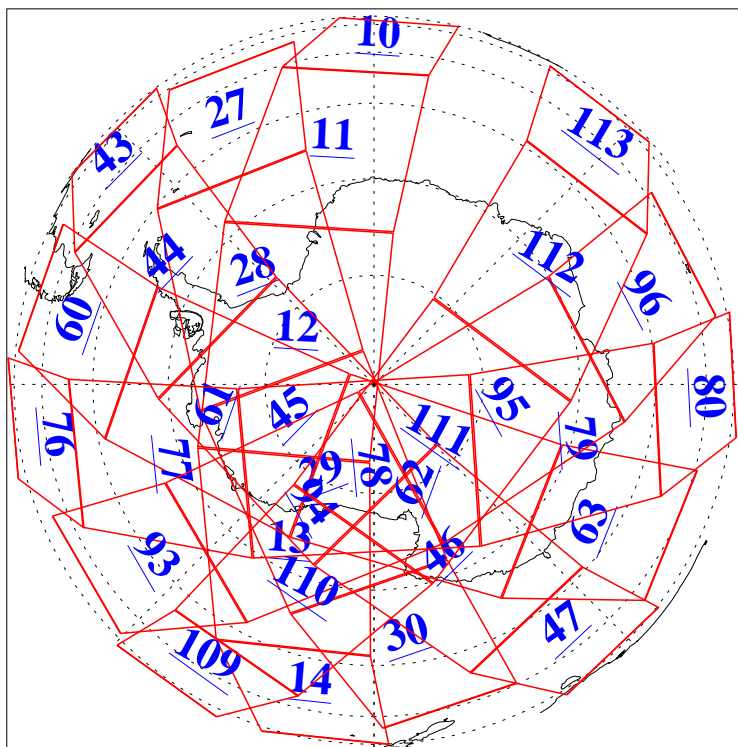

L1B Availability
AMSU Granules: 240
HSB Granules: 0
AIRS Granules: 240

16 Dec 2006
DoY 350
Aqua Day 1687
Granules: 1 to 120

Granules: 121 to 240

Legend: AMSU Available, HSB Available, AIRS Available

L1B Availability
AMSU Granules: 240
HSB Granules: 0
AIRS Granules: 240

16 Dec 2006
DoY 350
Aqua Day 1687
Ascending Granules

Descending Granules

Legend: AMSU Available, HSB Available, AIRS Available

L1B Availability
 AMSU Granules: 240
 HSB Granules: 0
 AIRS Granules: 240

16 Dec 2006
 DoY 350
 Aqua Day 1687

Northern Hemisphere Granules

Southern Hemisphere Granules

Legend: AMSU Available, HSB Available, AIRS Available