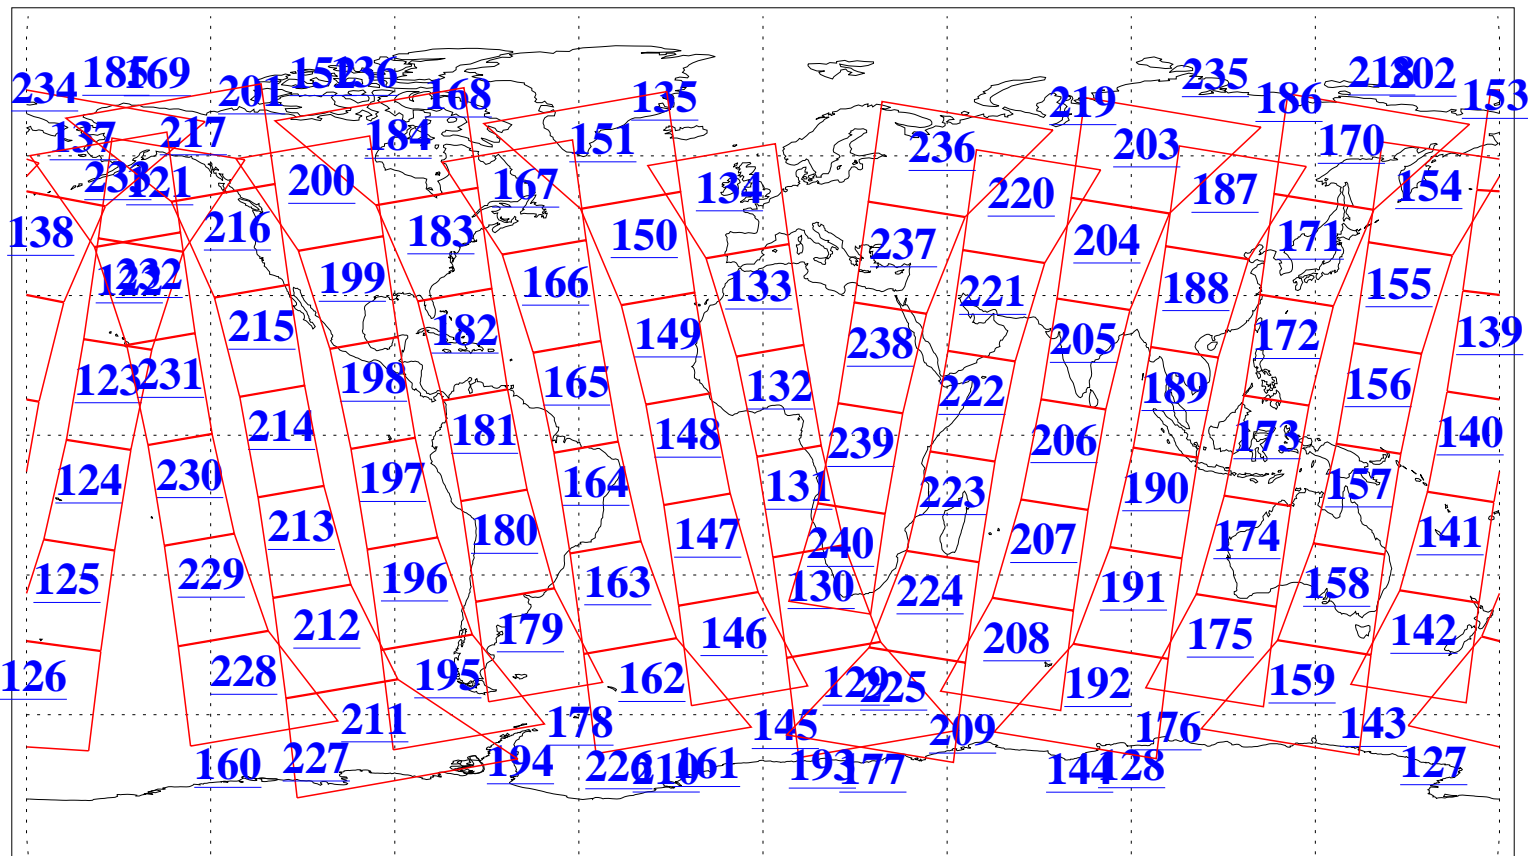

L1B Availability
AMSU Granules: 240
HSB Granules: 0
AIRS Granules: 240

16 Dec 2006
DoY 350
Aqua Day 1687
Granules: 1 to 120

Granules: 121 to 240

Legend: AMSU Available, HSB Available, AIRS Available

L1B Availability
AMSU Granules: 240
HSB Granules: 0
AIRS Granules: 240

16 Dec 2006
DoY 350
Aqua Day 1687
Ascending Granules

Descending Granules

Legend: AMSU Available, HSB Available, AIRS Available

L1B Availability
 AMSU Granules: 240
 HSB Granules: 0
 AIRS Granules: 240

16 Dec 2006
 DoY 350
 Aqua Day 1687