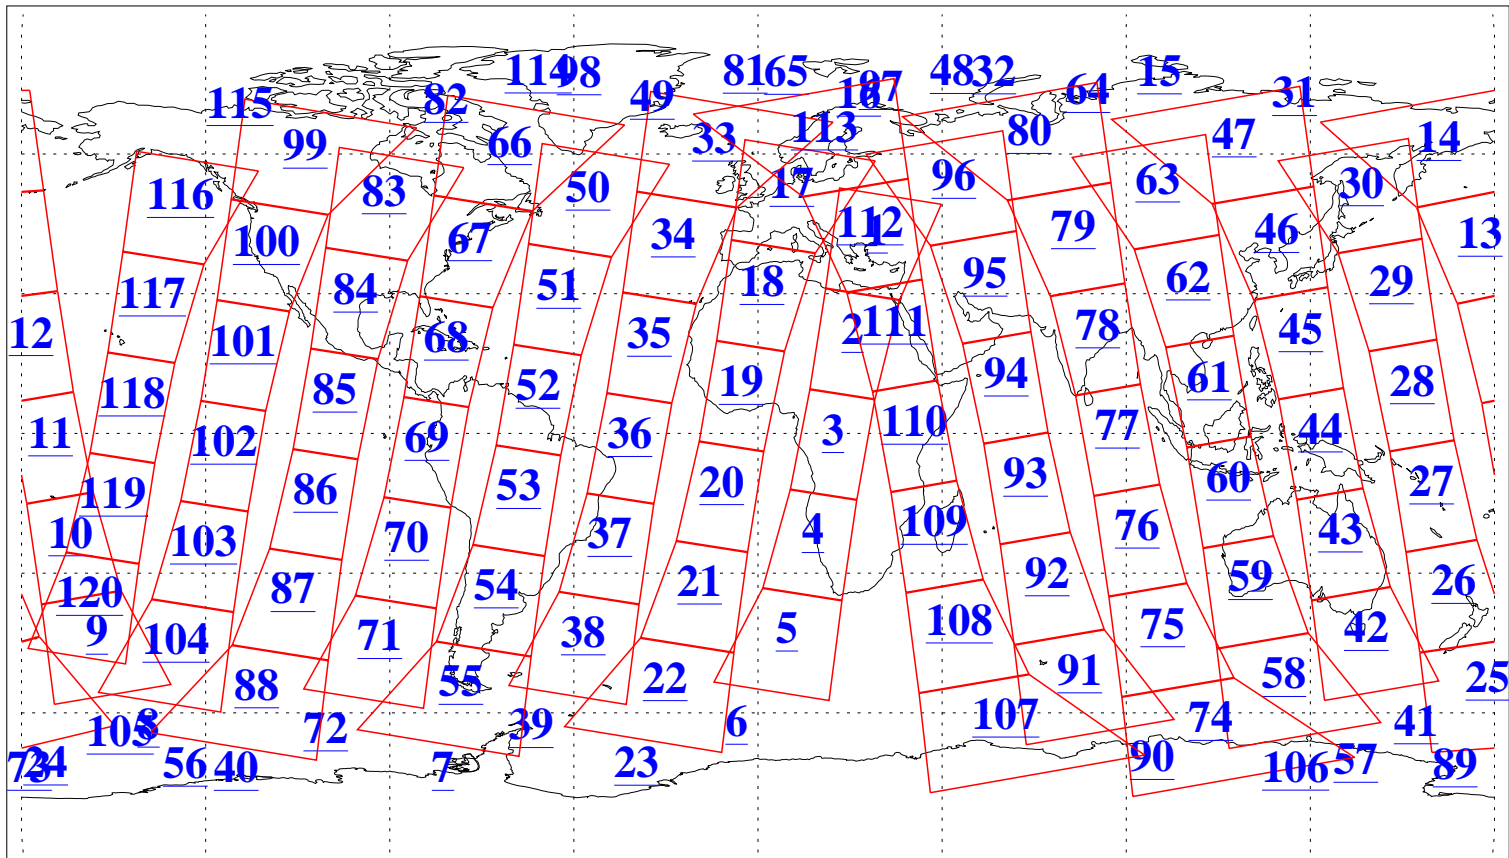

L1B Availability  
AMSU Granules: 240  
HSB Granules: 0  
AIRS Granules: 240

13 Dec 2006  
DoY 347  
Aqua Day 1684  
Granules: 1 to 120

Granules: 121 to 240

Legend: AMSU Available, HSB Available, AIRS Available

L1B Availability  
AMSU Granules: 240  
HSB Granules: 0  
AIRS Granules: 240

13 Dec 2006  
DoY 347  
Aqua Day 1684

Ascending Granules

Descending Granules

Legend: AMSU Available, HSB Available, AIRS Available

L1B Availability  
 AMSU Granules: 240  
 HSB Granules: 0  
 AIRS Granules: 240

13 Dec 2006  
 DoY 347  
 Aqua Day 1684

Northern Hemisphere Granules

Southern Hemisphere Granules

Legend: AMSU Available, HSB Available, AIRS Available