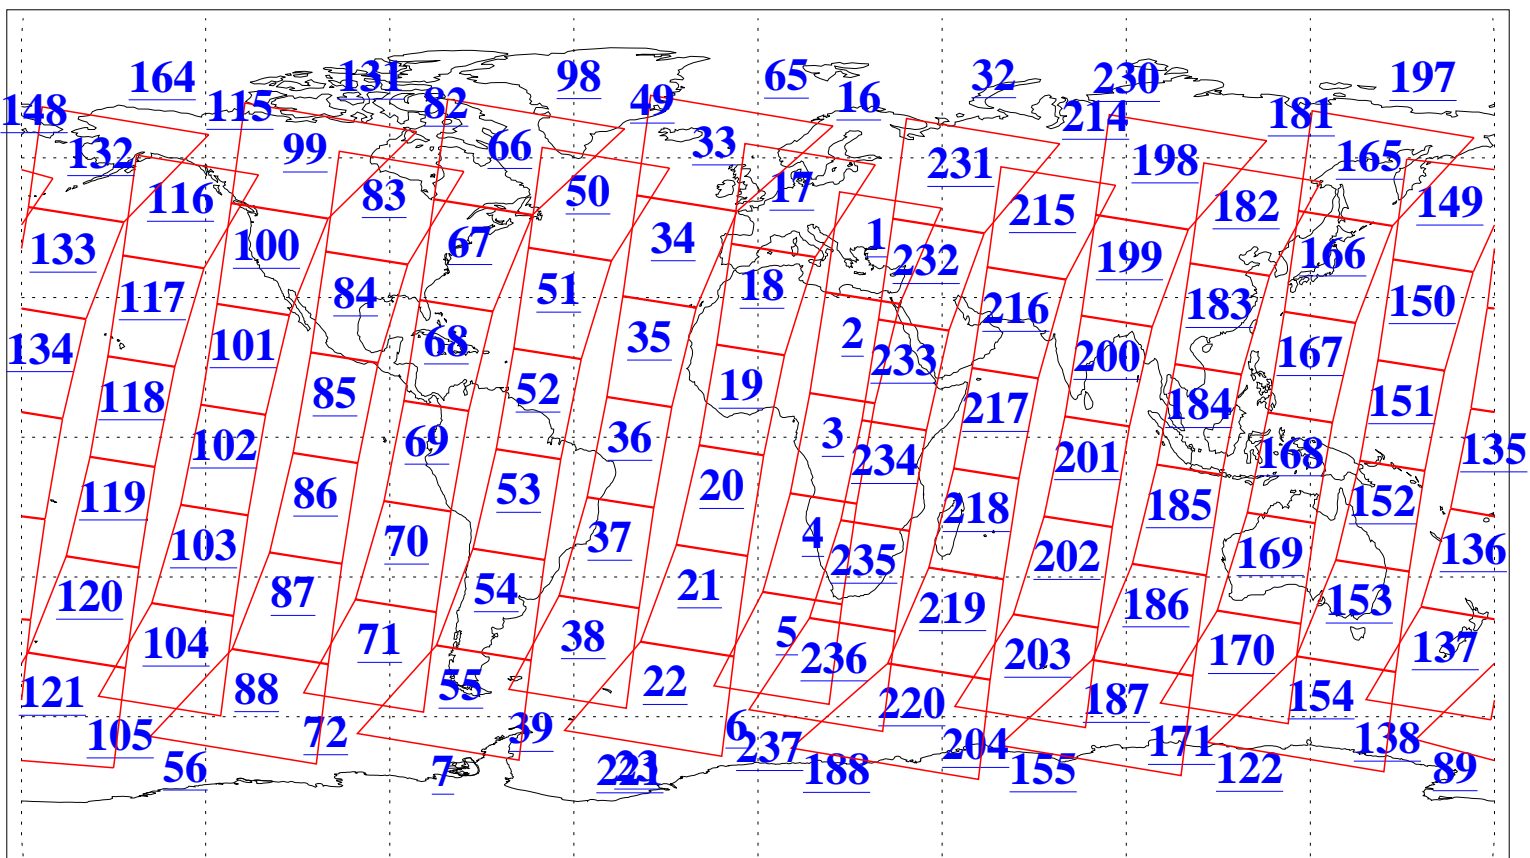

L1B Availability  
AMSU Granules: 240  
HSB Granules: 0  
AIRS Granules: 240

13 Dec 2006  
DoY 347  
Aqua Day 1684  
Granules: 1 to 120

Granules: 121 to 240

Legend: AMSU Available, HSB Available, AIRS Available

L1B Availability  
AMSU Granules: 240  
HSB Granules: 0  
AIRS Granules: 240

13 Dec 2006  
DoY 347  
Aqua Day 1684

Ascending Granules

Descending Granules

Legend: AMSU Available, HSB Available, AIRS Available

L1B Availability  
 AMSU Granules: 240  
 HSB Granules: 0  
 AIRS Granules: 240

13 Dec 2006  
 DoY 347  
 Aqua Day 1684

Northern Hemisphere Granules

Southern Hemisphere Granules

Legend: AMSU Available, HSB Available, AIRS Available