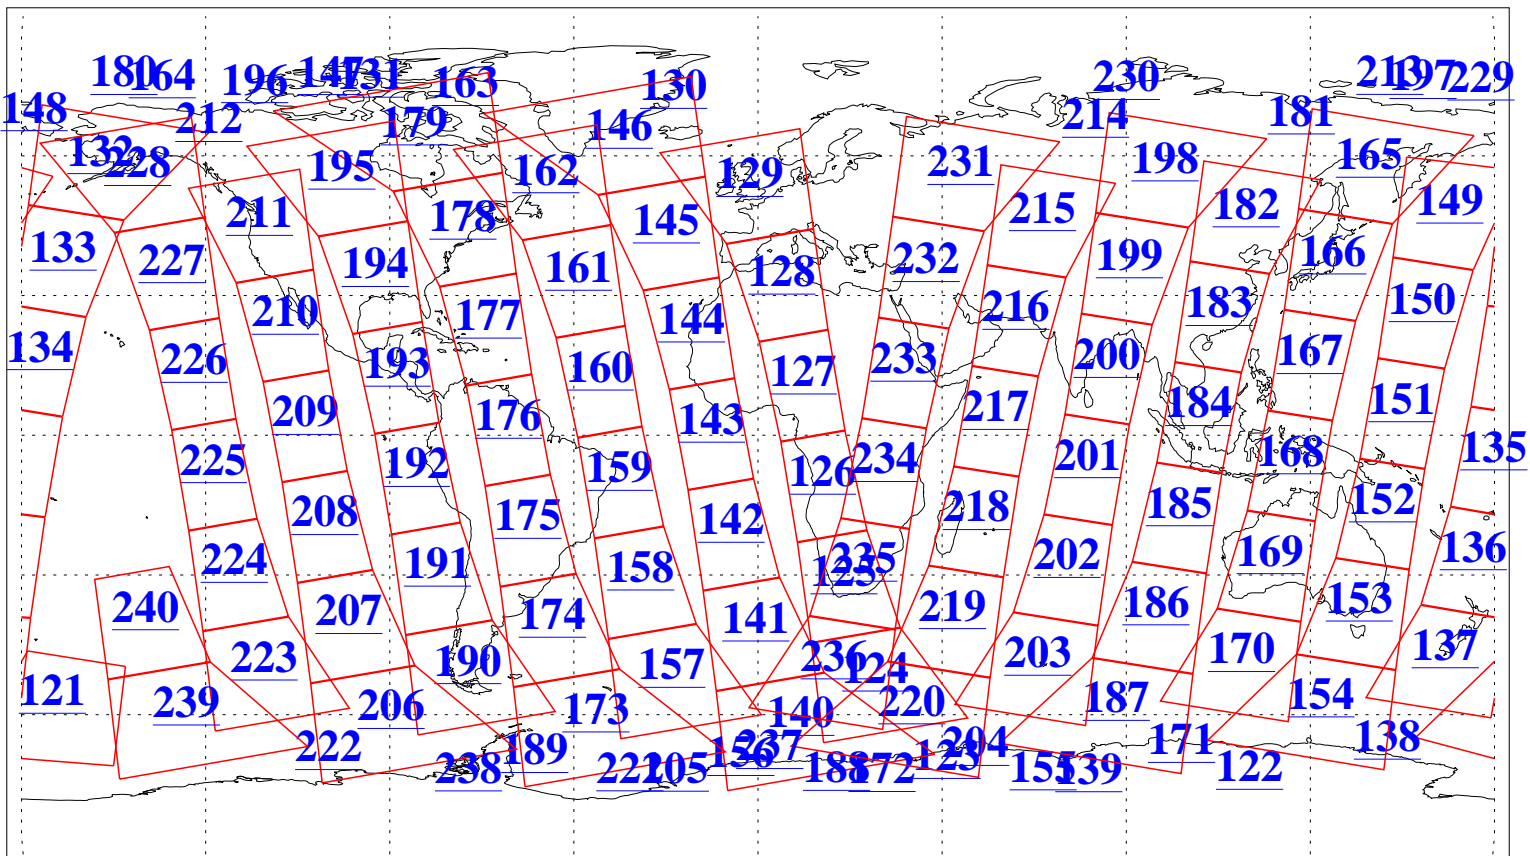

L1B Availability  
AMSU Granules: 240  
HSB Granules: 0  
AIRS Granules: 240

13 Dec 2006  
DoY 347  
Aqua Day 1684  
Granules: 1 to 120

Granules: 121 to 240

Legend: AMSU Available, HSB Available, AIRS Available

L1B Availability  
AMSU Granules: 240  
HSB Granules: 0  
AIRS Granules: 240

13 Dec 2006  
DoY 347  
Aqua Day 1684

Ascending Granules

Descending Granules

Legend: AMSU Available, HSB Available, AIRS Available

L1B Availability  
 AMSU Granules: 240  
 HSB Granules: 0  
 AIRS Granules: 240

13 Dec 2006  
 DoY 347  
 Aqua Day 1684

Northern Hemisphere Granules

Southern Hemisphere Granules

Legend: AMSU Available, HSB Available, AIRS Available