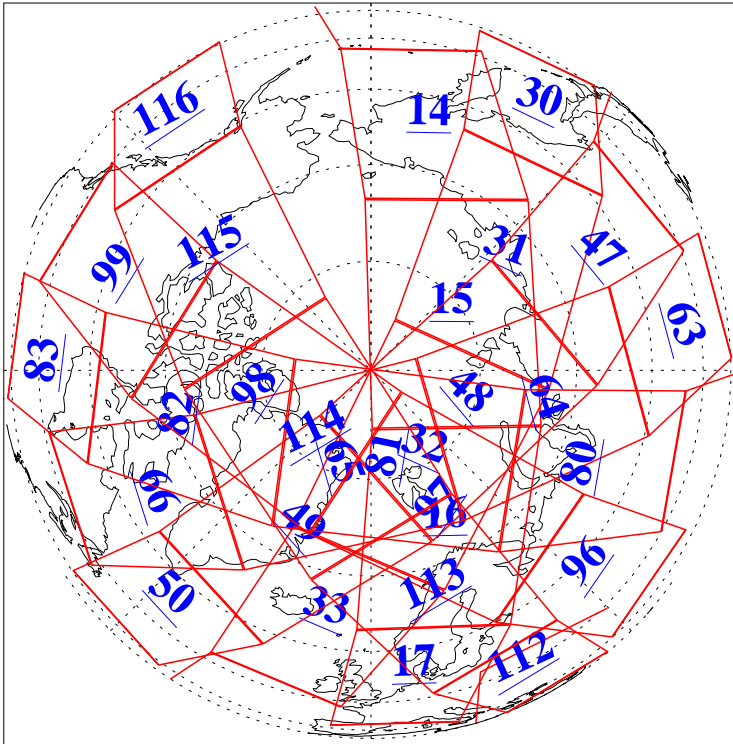

L1B Availability  
AMSU Granules: 240  
HSB Granules: 0  
AIRS Granules: 240

13 Dec 2006  
DoY 347  
Aqua Day 1684  
Granules: 1 to 120

Granules: 121 to 240

Legend: AMSU Available, HSB Available, AIRS Available

L1B Availability  
AMSU Granules: 240  
HSB Granules: 0  
AIRS Granules: 240

13 Dec 2006  
DoY 347  
Aqua Day 1684

Ascending Granules

Descending Granules

Legend: AMSU Available, HSB Available, AIRS Available

L1B Availability  
 AMSU Granules: 240  
 HSB Granules: 0  
 AIRS Granules: 240

13 Dec 2006  
 DoY 347  
 Aqua Day 1684

Northern Hemisphere Granules

Southern Hemisphere Granules

Legend: AMSU Available, HSB Available, AIRS Available