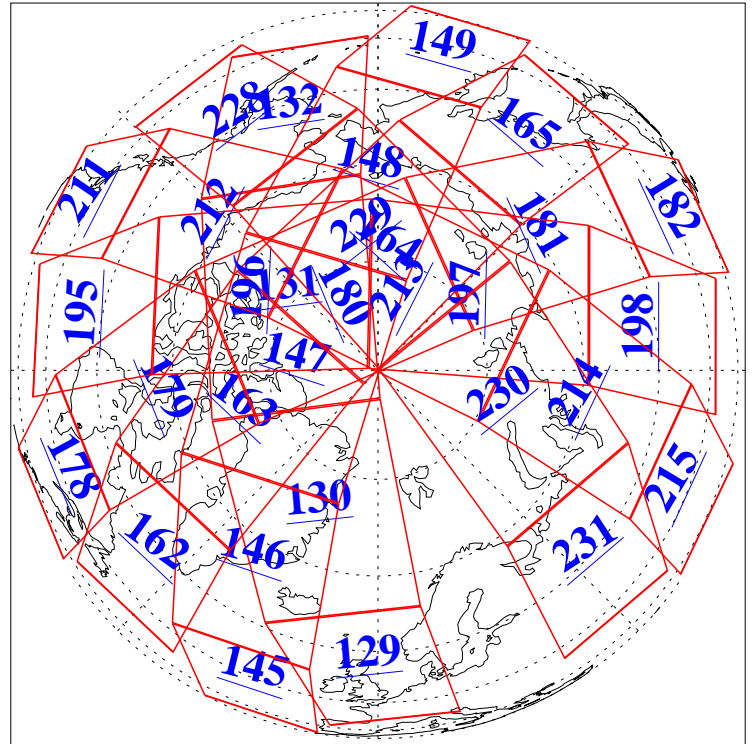

L1B Availability  
AMSU Granules: 240  
HSB Granules: 0  
AIRS Granules: 240

13 Dec 2006  
DoY 347  
Aqua Day 1684

Ascending Granules

Descending Granules

Legend: AMSU Available, HSB Available, AIRS Available

L1B Availability  
 AMSU Granules: 240  
 HSB Granules: 0  
 AIRS Granules: 240

13 Dec 2006  
 DoY 347  
 Aqua Day 1684

Northern Hemisphere Granules

Southern Hemisphere Granules

Legend: AMSU Available, HSB Available, AIRS Available