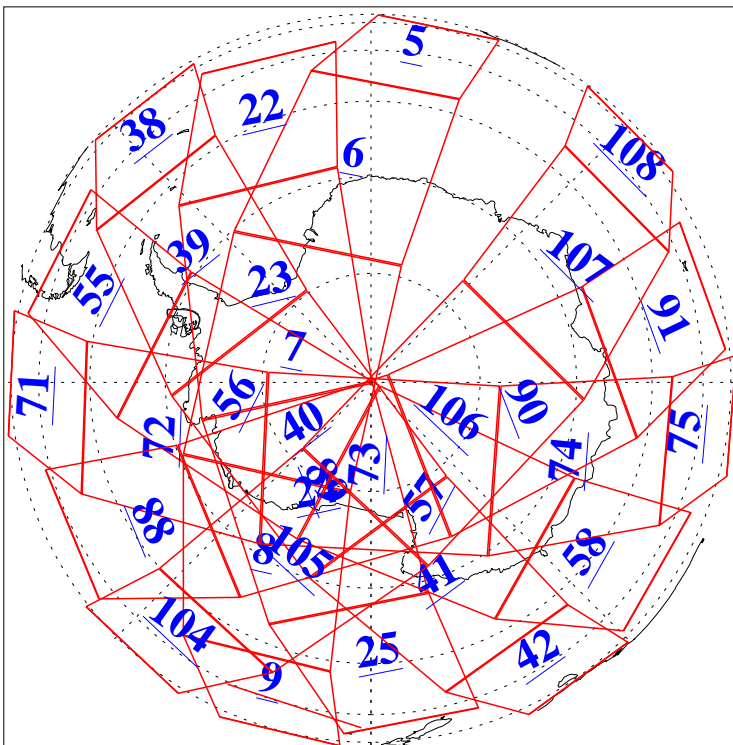

L1B Availability  
AMSU Granules: 240  
HSB Granules: 0  
AIRS Granules: 240

13 Dec 2006  
DoY 347  
Aqua Day 1684  
Granules: 1 to 120

Granules: 121 to 240

Legend: AMSU Available, HSB Available, AIRS Available

L1B Availability  
AMSU Granules: 240  
HSB Granules: 0  
AIRS Granules: 240

13 Dec 2006  
DoY 347  
Aqua Day 1684

Ascending Granules

Descending Granules

Legend: AMSU Available, HSB Available, AIRS Available

L1B Availability  
 AMSU Granules: 240  
 HSB Granules: 0  
 AIRS Granules: 240

13 Dec 2006  
 DoY 347  
 Aqua Day 1684

Northern Hemisphere Granules

Southern Hemisphere Granules

Legend: AMSU Available, HSB Available, AIRS Available