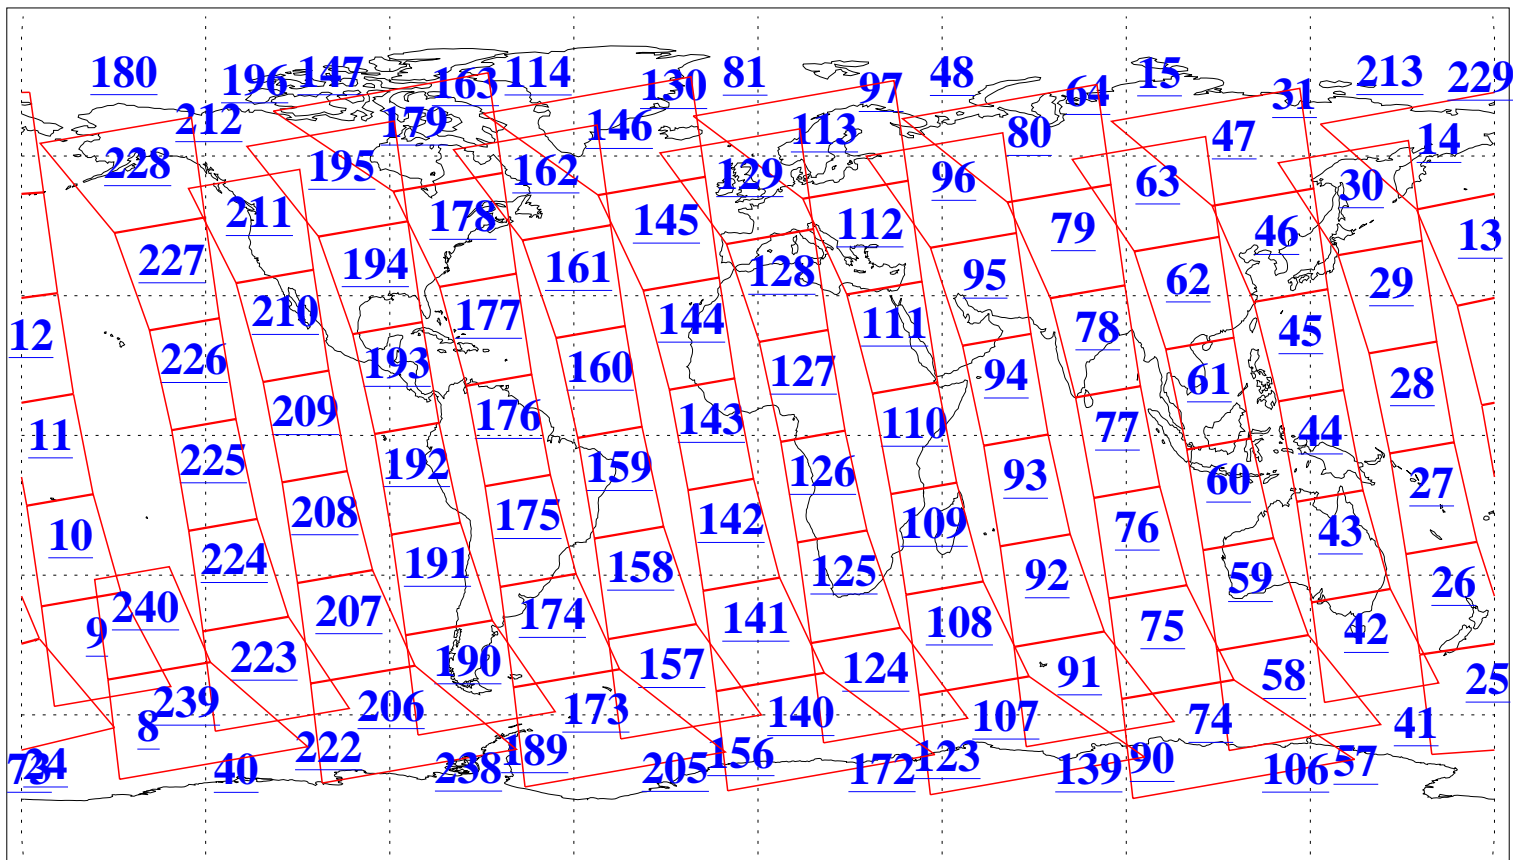

L1B Availability  
AMSU Granules: 240  
HSB Granules: 0  
AIRS Granules: 240

13 Dec 2006  
DoY 347  
Aqua Day 1684  
Granules: 1 to 120

Granules: 121 to 240

Legend: AMSU Available, HSB Available, AIRS Available

L1B Availability  
AMSU Granules: 240  
HSB Granules: 0  
AIRS Granules: 240

13 Dec 2006  
DoY 347  
Aqua Day 1684

Ascending Granules

Descending Granules

Legend: AMSU Available, HSB Available, AIRS Available

L1B Availability  
 AMSU Granules: 240  
 HSB Granules: 0  
 AIRS Granules: 240

13 Dec 2006  
 DoY 347  
 Aqua Day 1684

Northern Hemisphere Granules

Southern Hemisphere Granules

Legend: AMSU Available, HSB Available, AIRS Available