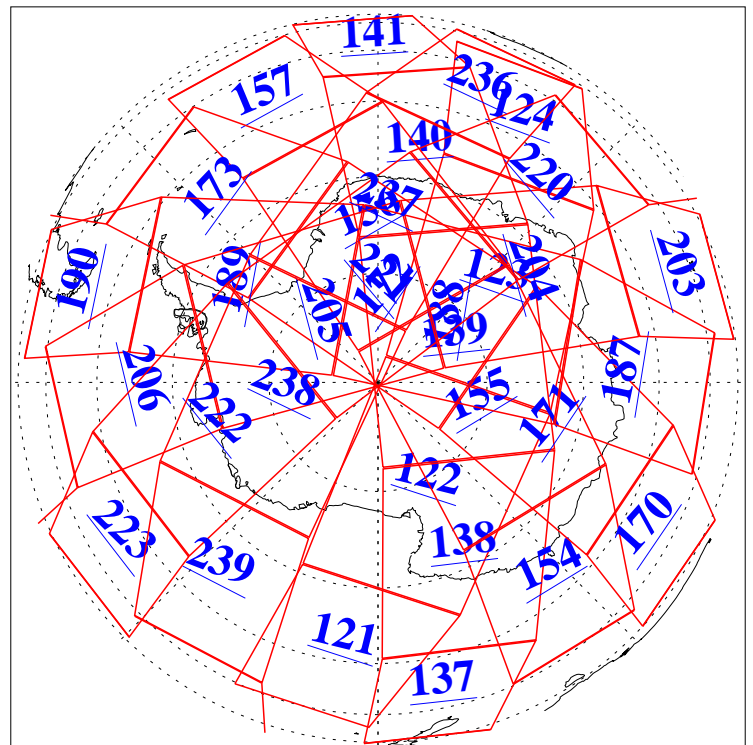

L1B Availability  
AMSU Granules: 240  
HSB Granules: 0  
AIRS Granules: 240

13 Dec 2006  
DoY 347  
Aqua Day 1684  
Granules: 1 to 120

Granules: 121 to 240

Legend: AMSU Available, HSB Available, AIRS Available

L1B Availability  
AMSU Granules: 240  
HSB Granules: 0  
AIRS Granules: 240

13 Dec 2006  
DoY 347  
Aqua Day 1684

Ascending Granules

Descending Granules

Legend: AMSU Available, HSB Available, AIRS Available

L1B Availability  
 AMSU Granules: 240  
 HSB Granules: 0  
 AIRS Granules: 240

13 Dec 2006  
 DoY 347  
 Aqua Day 1684

Northern Hemisphere Granules

Southern Hemisphere Granules

Legend: AMSU Available, HSB Available, AIRS Available