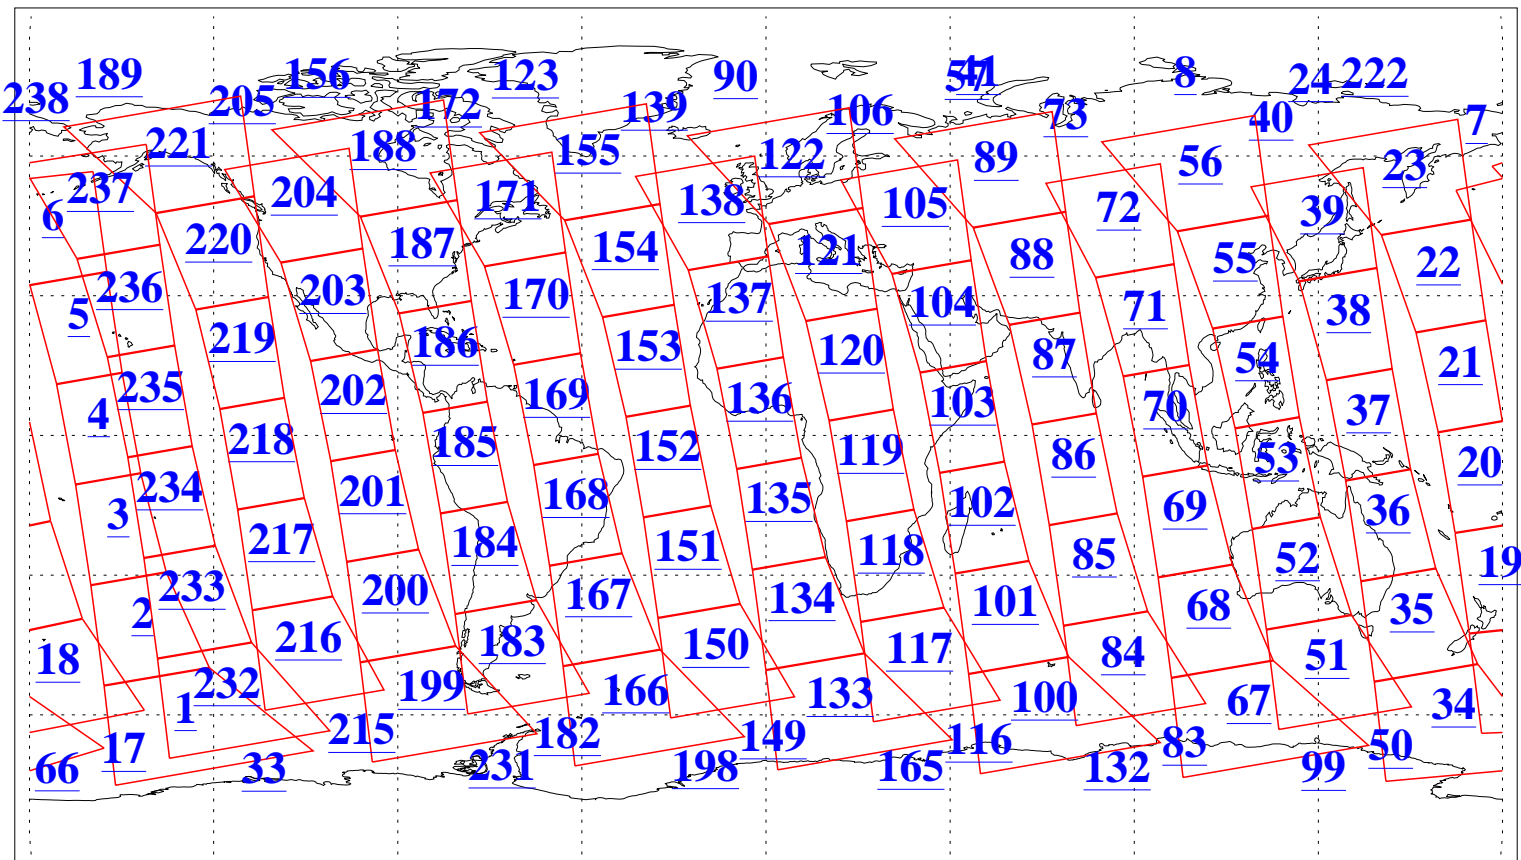

L1B Availability
AMSU Granules: 240
HSB Granules: 0
AIRS Granules: 240

12 Dec 2006
DoY 346
Aqua Day 1683
Granules: 1 to 120

Granules: 121 to 240

Legend: AMSU Available, HSB Available, AIRS Available

L1B Availability
AMSU Granules: 240
HSB Granules: 0
AIRS Granules: 240

12 Dec 2006
DoY 346
Aqua Day 1683
Ascending Granules

Descending Granules

Legend: AMSU Available, HSB Available, AIRS Available

L1B Availability
 AMSU Granules: 240
 HSB Granules: 0
 AIRS Granules: 240

12 Dec 2006
 DoY 346
 Aqua Day 1683

Northern Hemisphere Granules

Southern Hemisphere Granules

Legend: AMSU Available, HSB Available, AIRS Available