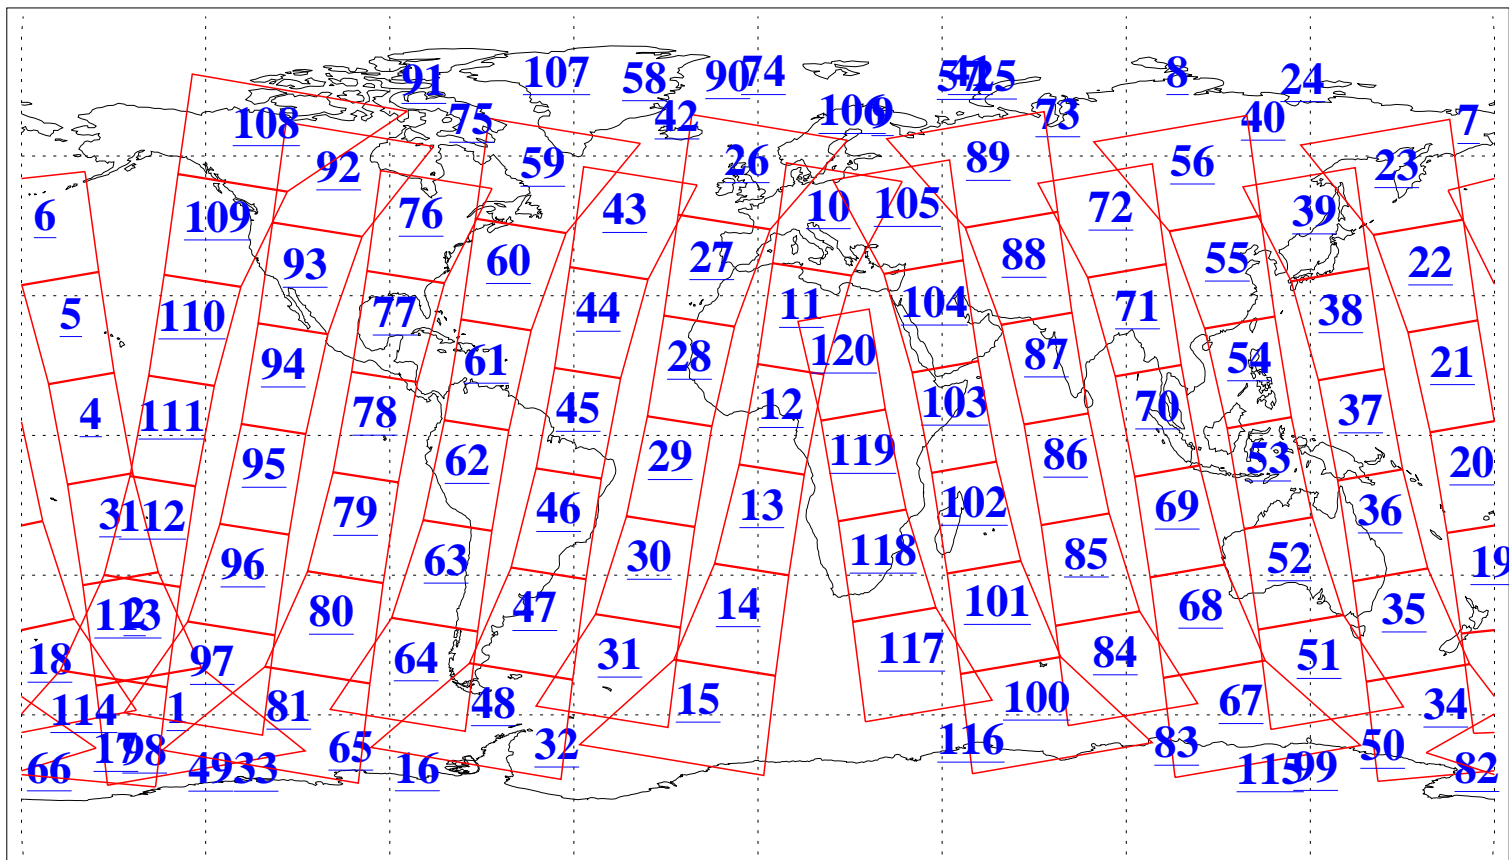

L1B Availability
AMSU Granules: 240
HSB Granules: 0
AIRS Granules: 240

12 Dec 2006
DoY 346
Aqua Day 1683
Granules: 1 to 120

Granules: 121 to 240

Legend: AMSU Available, HSB Available, AIRS Available

L1B Availability
AMSU Granules: 240
HSB Granules: 0
AIRS Granules: 240

12 Dec 2006
DoY 346
Aqua Day 1683
Ascending Granules

Descending Granules

Legend: AMSU Available, HSB Available, AIRS Available

L1B Availability
 AMSU Granules: 240
 HSB Granules: 0
 AIRS Granules: 240

12 Dec 2006
 DoY 346
 Aqua Day 1683

Northern Hemisphere Granules

Southern Hemisphere Granules

Legend: AMSU Available, HSB Available, AIRS Available