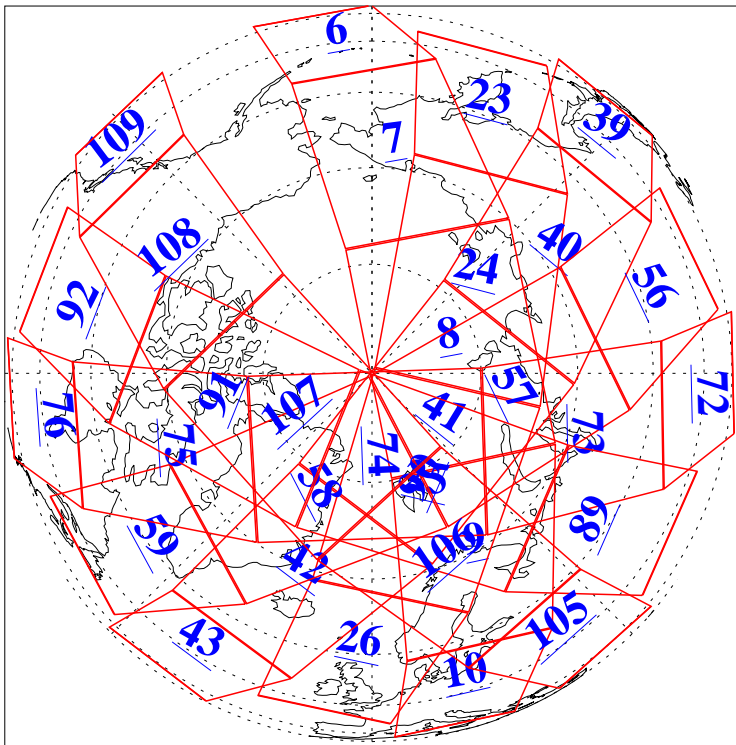

L1B Availability
AMSU Granules: 240
HSB Granules: 0
AIRS Granules: 240

12 Dec 2006
DoY 346
Aqua Day 1683
Granules: 1 to 120

Granules: 121 to 240

Legend: AMSU Available, HSB Available, AIRS Available

L1B Availability
AMSU Granules: 240
HSB Granules: 0
AIRS Granules: 240

12 Dec 2006
DoY 346
Aqua Day 1683
Ascending Granules

Descending Granules

Legend: AMSU Available, HSB Available, AIRS Available

L1B Availability
 AMSU Granules: 240
 HSB Granules: 0
 AIRS Granules: 240

12 Dec 2006
 DoY 346
 Aqua Day 1683

Northern Hemisphere Granules

Southern Hemisphere Granules

Legend: AMSU Available, HSB Available, AIRS Available