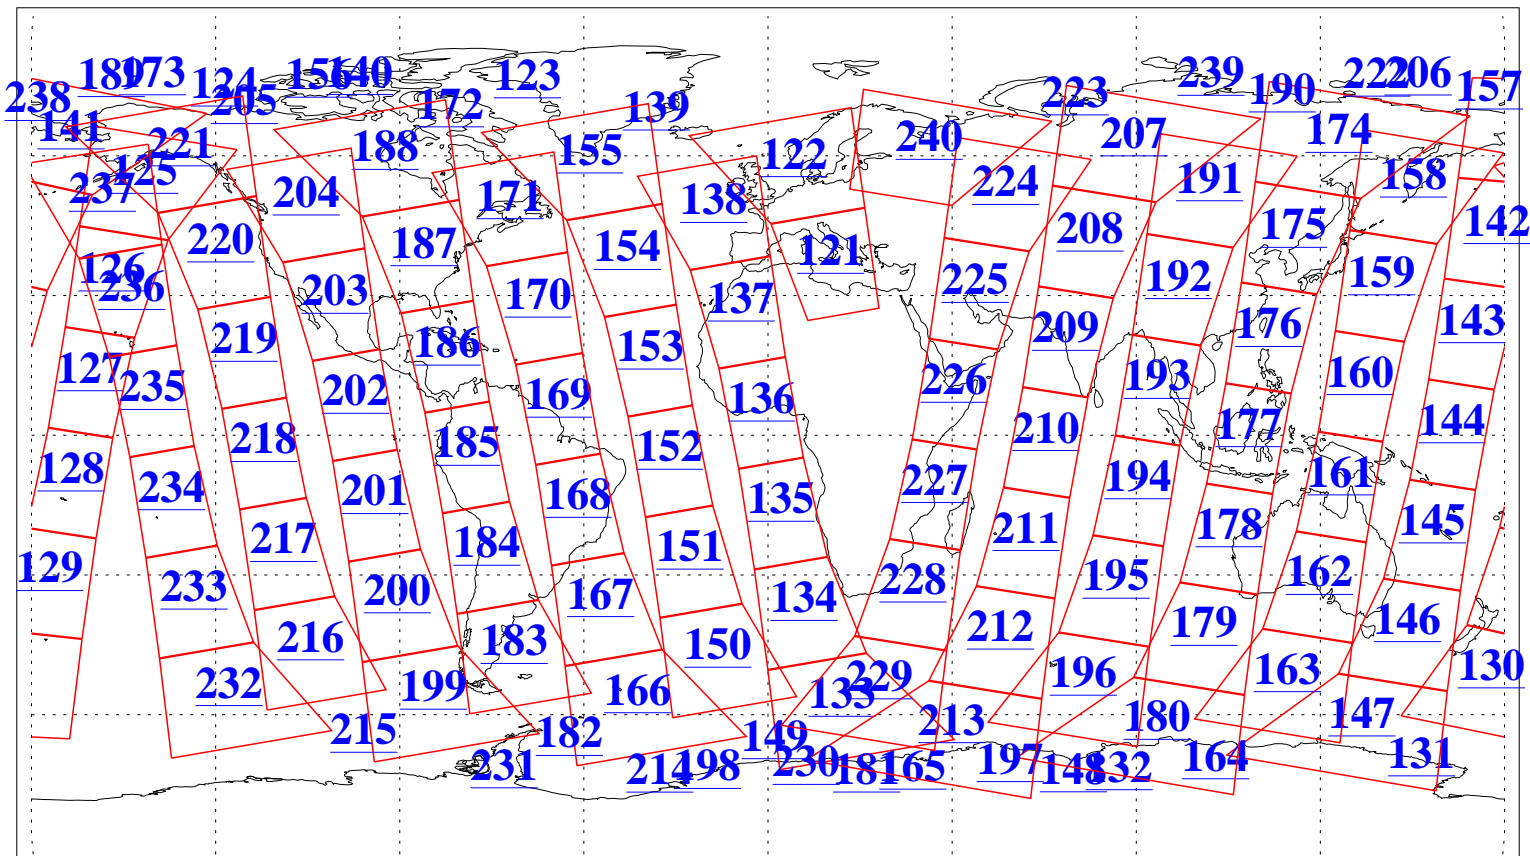

L1B Availability
AMSU Granules: 240
HSB Granules: 0
AIRS Granules: 240

12 Dec 2006
DoY 346
Aqua Day 1683
Granules: 1 to 120

Granules: 121 to 240

Legend: AMSU Available, HSB Available, AIRS Available

L1B Availability
AMSU Granules: 240
HSB Granules: 0
AIRS Granules: 240

12 Dec 2006
DoY 346
Aqua Day 1683
Ascending Granules

Descending Granules

Legend: AMSU Available, HSB Available, AIRS Available

L1B Availability
 AMSU Granules: 240
 HSB Granules: 0
 AIRS Granules: 240

12 Dec 2006
 DoY 346
 Aqua Day 1683

Northern Hemisphere Granules

Southern Hemisphere Granules

Legend: AMSU Available, HSB Available, AIRS Available