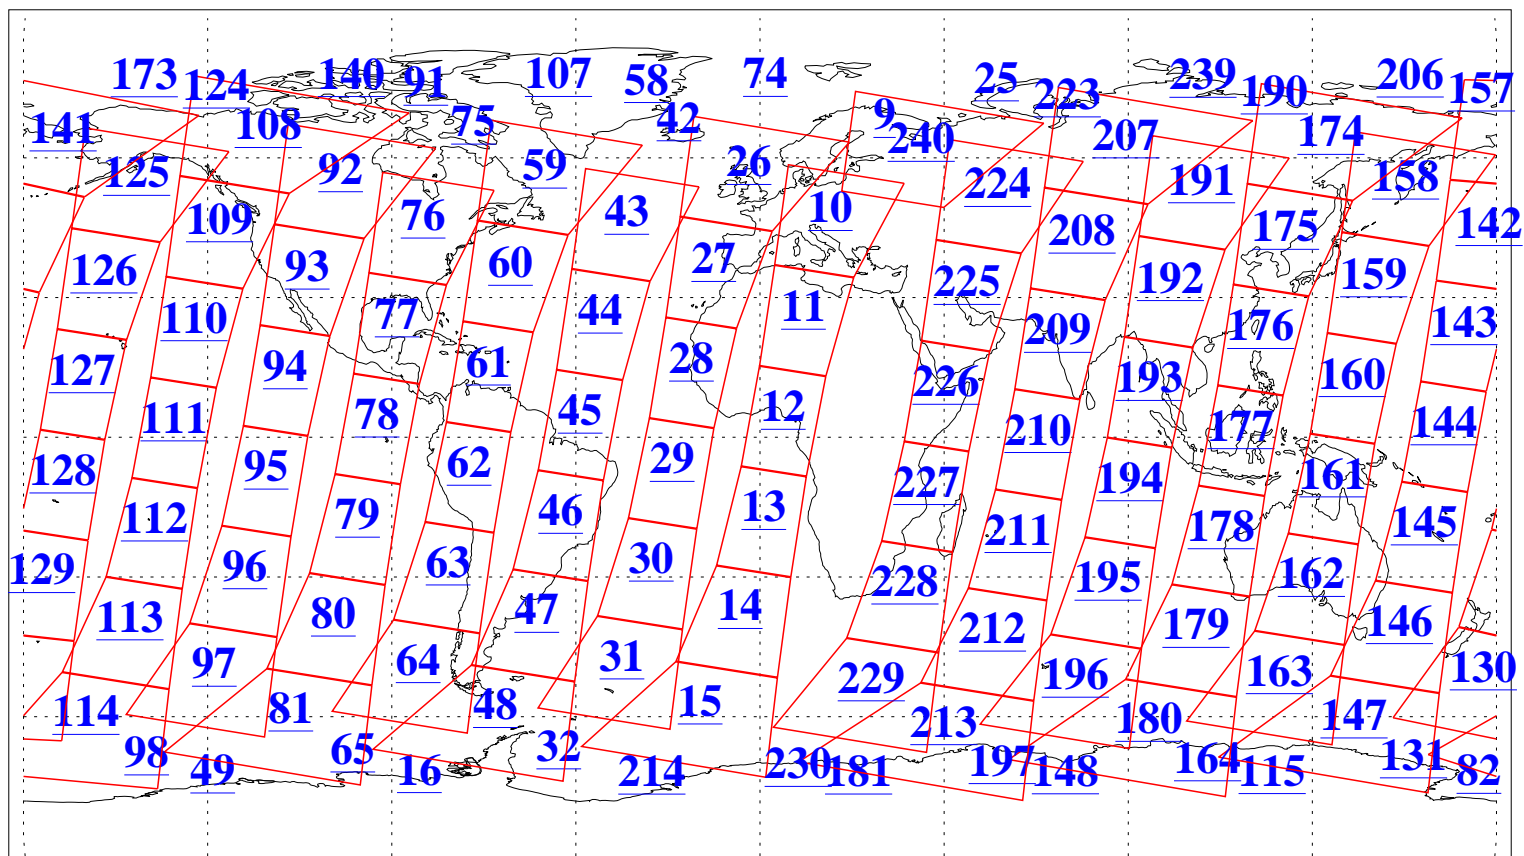

L1B Availability
AMSU Granules: 240
HSB Granules: 0
AIRS Granules: 240

12 Dec 2006
DoY 346
Aqua Day 1683
Granules: 1 to 120

Granules: 121 to 240

Legend: AMSU Available, HSB Available, AIRS Available

L1B Availability
AMSU Granules: 240
HSB Granules: 0
AIRS Granules: 240

12 Dec 2006
DoY 346
Aqua Day 1683
Ascending Granules

Descending Granules

Legend: AMSU Available, HSB Available, AIRS Available

L1B Availability
 AMSU Granules: 240
 HSB Granules: 0
 AIRS Granules: 240

12 Dec 2006
 DoY 346
 Aqua Day 1683