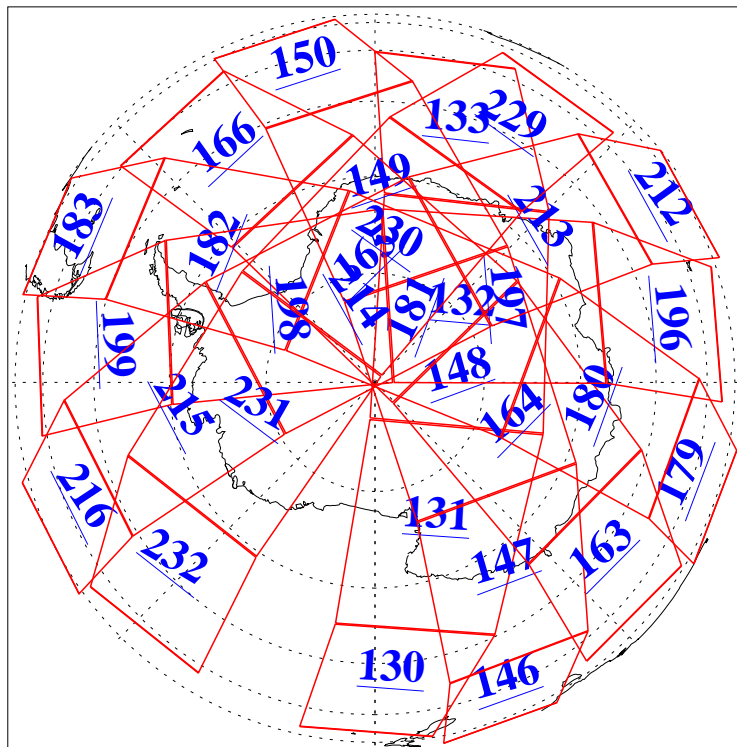

12 Dec 2006
DoY 346
Aqua Day 1683
Ascending Granules

Descending Granules

Legend: AMSU Available, HSB Available, AIRS Available

L1B Availability
 AMSU Granules: 240
 HSB Granules: 0
 AIRS Granules: 240

12 Dec 2006
 DoY 346
 Aqua Day 1683

Northern Hemisphere Granules

Southern Hemisphere Granules

Legend: AMSU Available, HSB Available, AIRS Available