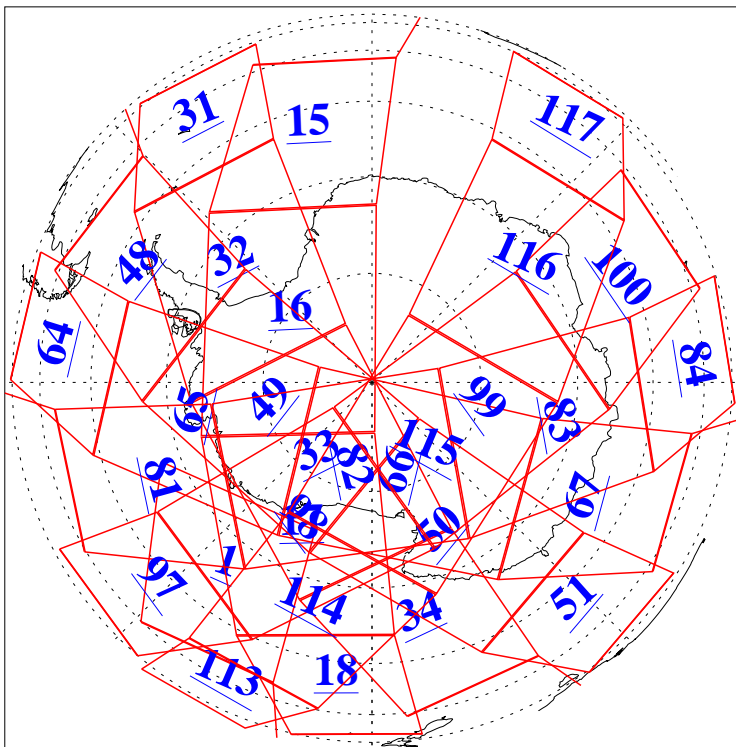

L1B Availability
AMSU Granules: 240
HSB Granules: 0
AIRS Granules: 240

12 Dec 2006
DoY 346
Aqua Day 1683
Granules: 1 to 120

Granules: 121 to 240

Legend: AMSU Available, HSB Available, AIRS Available

L1B Availability
AMSU Granules: 240
HSB Granules: 0
AIRS Granules: 240

12 Dec 2006
DoY 346
Aqua Day 1683
Ascending Granules

Descending Granules

Legend: AMSU Available, HSB Available, AIRS Available

L1B Availability
 AMSU Granules: 240
 HSB Granules: 0
 AIRS Granules: 240

12 Dec 2006
 DoY 346
 Aqua Day 1683

Northern Hemisphere Granules

Southern Hemisphere Granules

Legend: AMSU Available, HSB Available, AIRS Available