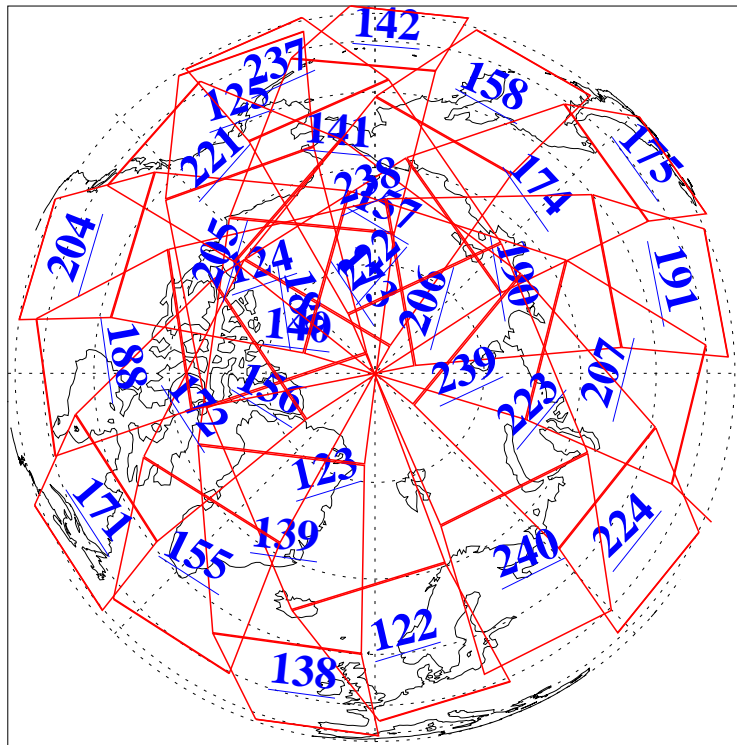

L1B Availability
AMSU Granules: 240
HSB Granules: 0
AIRS Granules: 240

12 Dec 2006
DoY 346
Aqua Day 1683
Granules: 1 to 120

Granules: 121 to 240

Legend: AMSU Available, HSB Available, AIRS Available

L1B Availability
AMSU Granules: 240
HSB Granules: 0
AIRS Granules: 240

12 Dec 2006
DoY 346
Aqua Day 1683
Ascending Granules

Descending Granules

Legend: AMSU Available, HSB Available, AIRS Available

L1B Availability
 AMSU Granules: 240
 HSB Granules: 0
 AIRS Granules: 240

12 Dec 2006
 DoY 346
 Aqua Day 1683

Northern Hemisphere Granules

Southern Hemisphere Granules

Legend: AMSU Available, HSB Available, AIRS Available