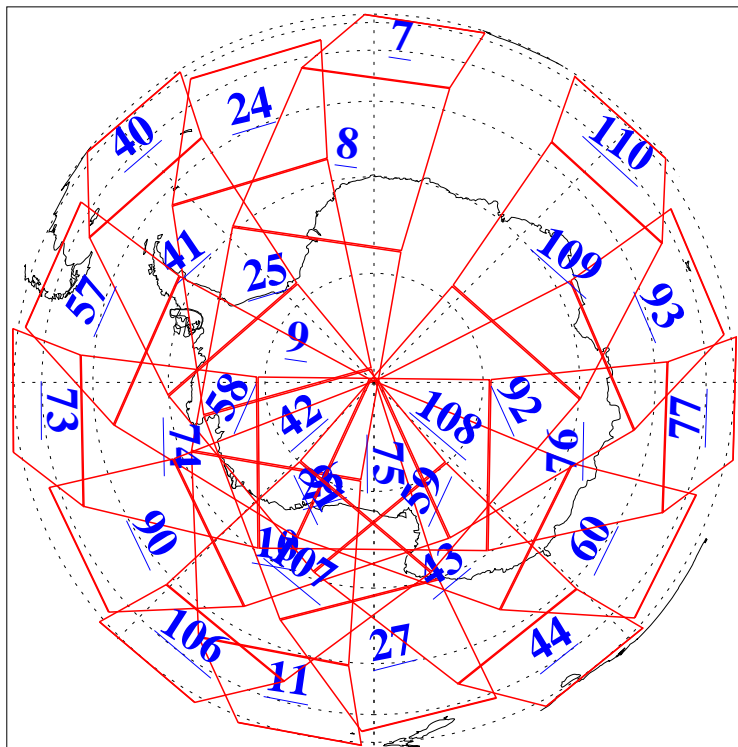

L1B Availability
AMSU Granules: 240
HSB Granules: 0
AIRS Granules: 240

11 Dec 2006
DoY 345
Aqua Day 1682
Granules: 1 to 120

Granules: 121 to 240

Legend: AMSU Available, HSB Available, AIRS Available

L1B Availability
AMSU Granules: 240
HSB Granules: 0
AIRS Granules: 240

11 Dec 2006
DoY 345
Aqua Day 1682

Ascending Granules

Descending Granules

Legend: AMSU Available, HSB Available, AIRS Available

L1B Availability
 AMSU Granules: 240
 HSB Granules: 0
 AIRS Granules: 240

11 Dec 2006
 DoY 345
 Aqua Day 1682

Northern Hemisphere Granules

Southern Hemisphere Granules

Legend: AMSU Available, HSB Available, AIRS Available