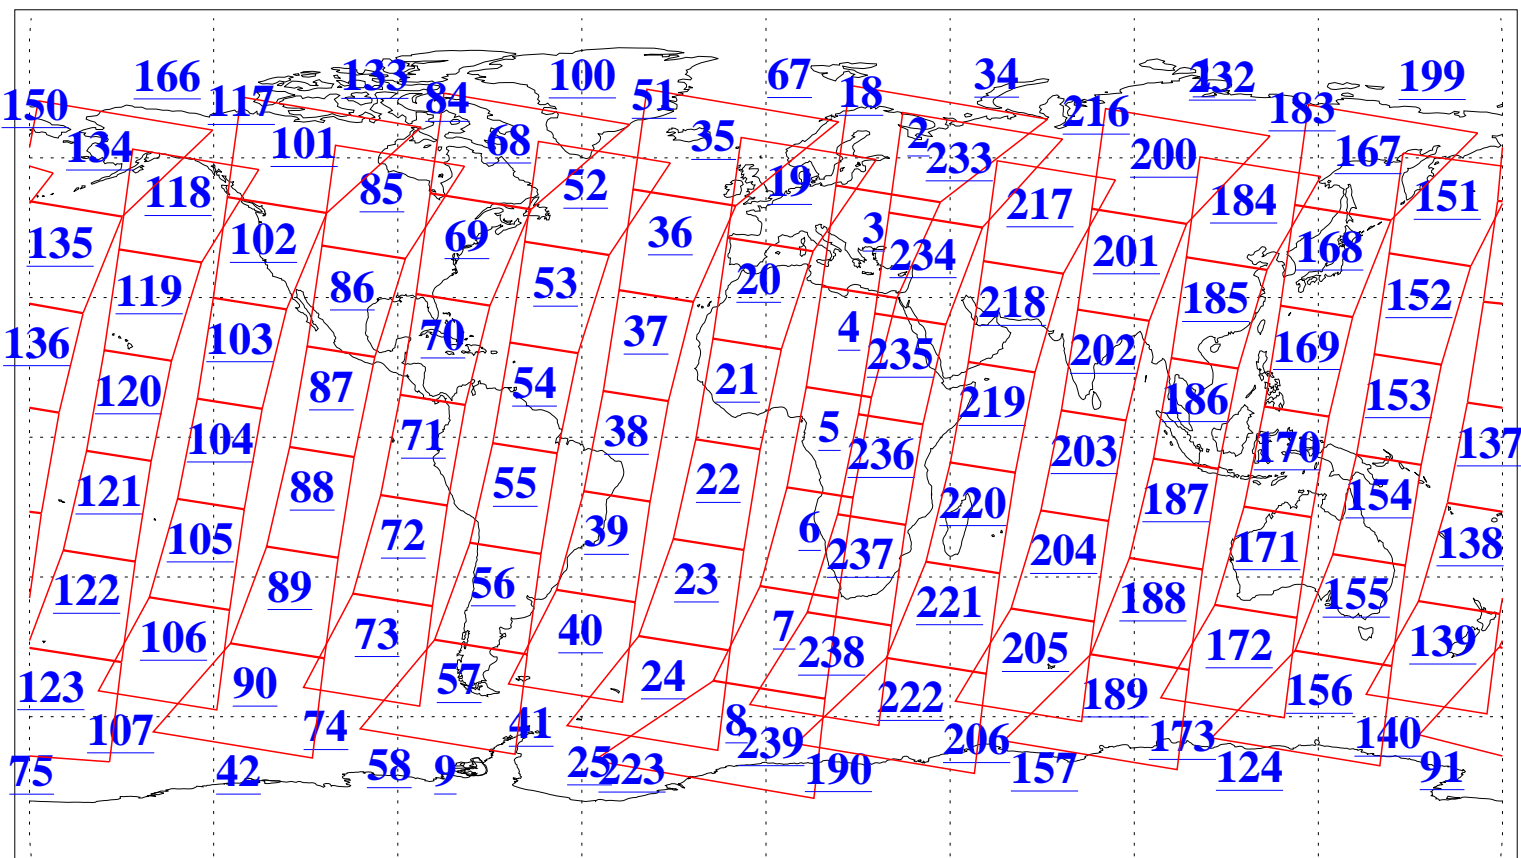

L1B Availability
AMSU Granules: 240
HSB Granules: 0
AIRS Granules: 240

11 Dec 2006
DoY 345
Aqua Day 1682
Granules: 1 to 120

Granules: 121 to 240

Legend: AMSU Available, HSB Available, AIRS Available

L1B Availability
AMSU Granules: 240
HSB Granules: 0
AIRS Granules: 240

11 Dec 2006
DoY 345
Aqua Day 1682

Ascending Granules

Descending Granules

Legend: AMSU Available, HSB Available, AIRS Available

L1B Availability
 AMSU Granules: 240
 HSB Granules: 0
 AIRS Granules: 240

11 Dec 2006
 DoY 345
 Aqua Day 1682

Northern Hemisphere Granules

Southern Hemisphere Granules

Legend: AMSU Available, HSB Available, AIRS Available