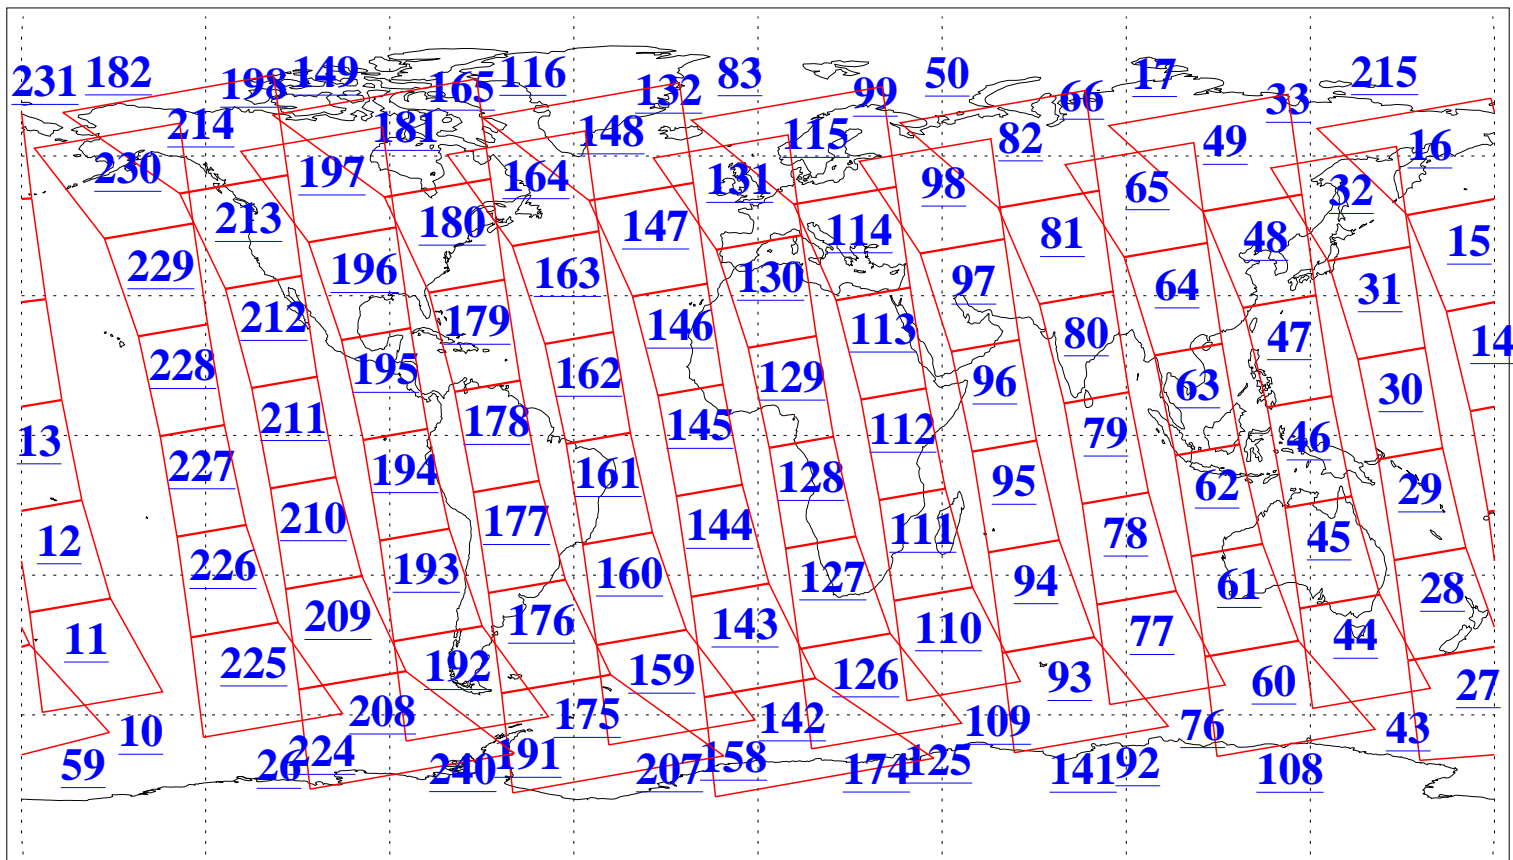

L1B Availability
AMSU Granules: 240
HSB Granules: 0
AIRS Granules: 240

11 Dec 2006
DoY 345
Aqua Day 1682
Granules: 1 to 120

Granules: 121 to 240

Legend: AMSU Available, HSB Available, AIRS Available

L1B Availability
AMSU Granules: 240
HSB Granules: 0
AIRS Granules: 240

11 Dec 2006
DoY 345
Aqua Day 1682

Ascending Granules

Descending Granules

Legend: AMSU Available, HSB Available, AIRS Available

L1B Availability
 AMSU Granules: 240
 HSB Granules: 0
 AIRS Granules: 240

11 Dec 2006
 DoY 345
 Aqua Day 1682

Northern Hemisphere Granules

Southern Hemisphere Granules

Legend: AMSU Available, HSB Available, AIRS Available