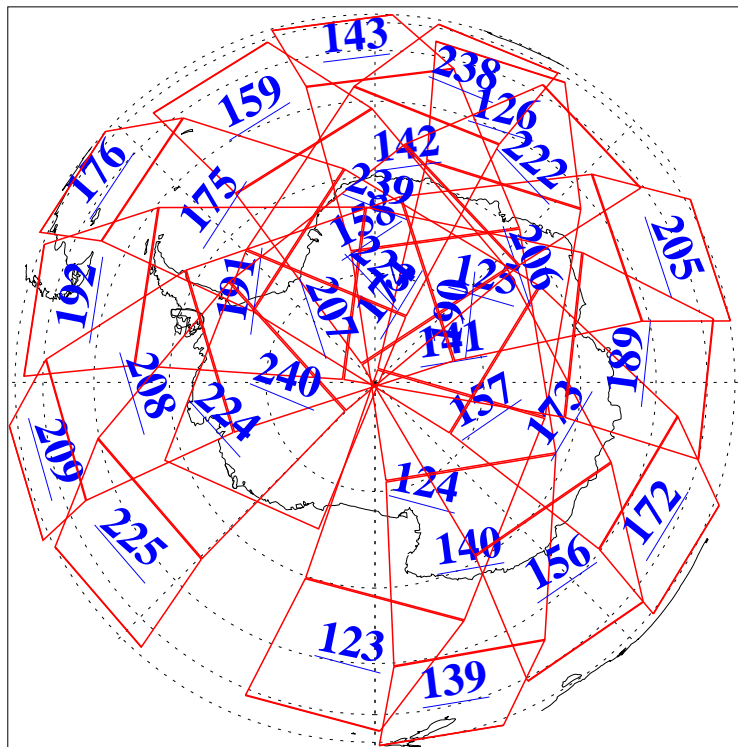

L1B Availability
AMSU Granules: 240
HSB Granules: 0
AIRS Granules: 240

11 Dec 2006
DoY 345
Aqua Day 1682
Granules: 1 to 120

Granules: 121 to 240

Legend: AMSU Available, HSB Available, AIRS Available

L1B Availability
AMSU Granules: 240
HSB Granules: 0
AIRS Granules: 240

11 Dec 2006
DoY 345
Aqua Day 1682

Ascending Granules

Descending Granules

Legend: AMSU Available, HSB Available, AIRS Available

L1B Availability
 AMSU Granules: 240
 HSB Granules: 0
 AIRS Granules: 240

11 Dec 2006
 DoY 345
 Aqua Day 1682

Northern Hemisphere Granules

Southern Hemisphere Granules

Legend: AMSU Available, HSB Available, AIRS Available