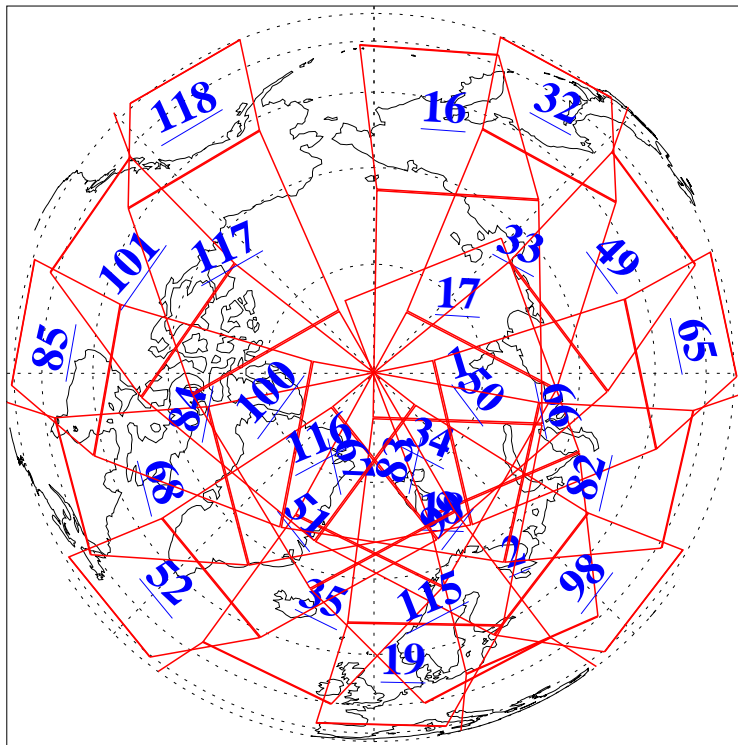

L1B Availability
AMSU Granules: 240
HSB Granules: 0
AIRS Granules: 240

11 Dec 2006
DoY 345
Aqua Day 1682
Granules: 1 to 120

Granules: 121 to 240

Legend: AMSU Available, HSB Available, AIRS Available

L1B Availability
AMSU Granules: 240
HSB Granules: 0
AIRS Granules: 240

11 Dec 2006
DoY 345
Aqua Day 1682

Ascending Granules

Descending Granules

Legend: AMSU Available, HSB Available, AIRS Available

L1B Availability
 AMSU Granules: 240
 HSB Granules: 0
 AIRS Granules: 240

11 Dec 2006
 DoY 345
 Aqua Day 1682

Northern Hemisphere Granules

Southern Hemisphere Granules

Legend: AMSU Available, HSB Available, AIRS Available