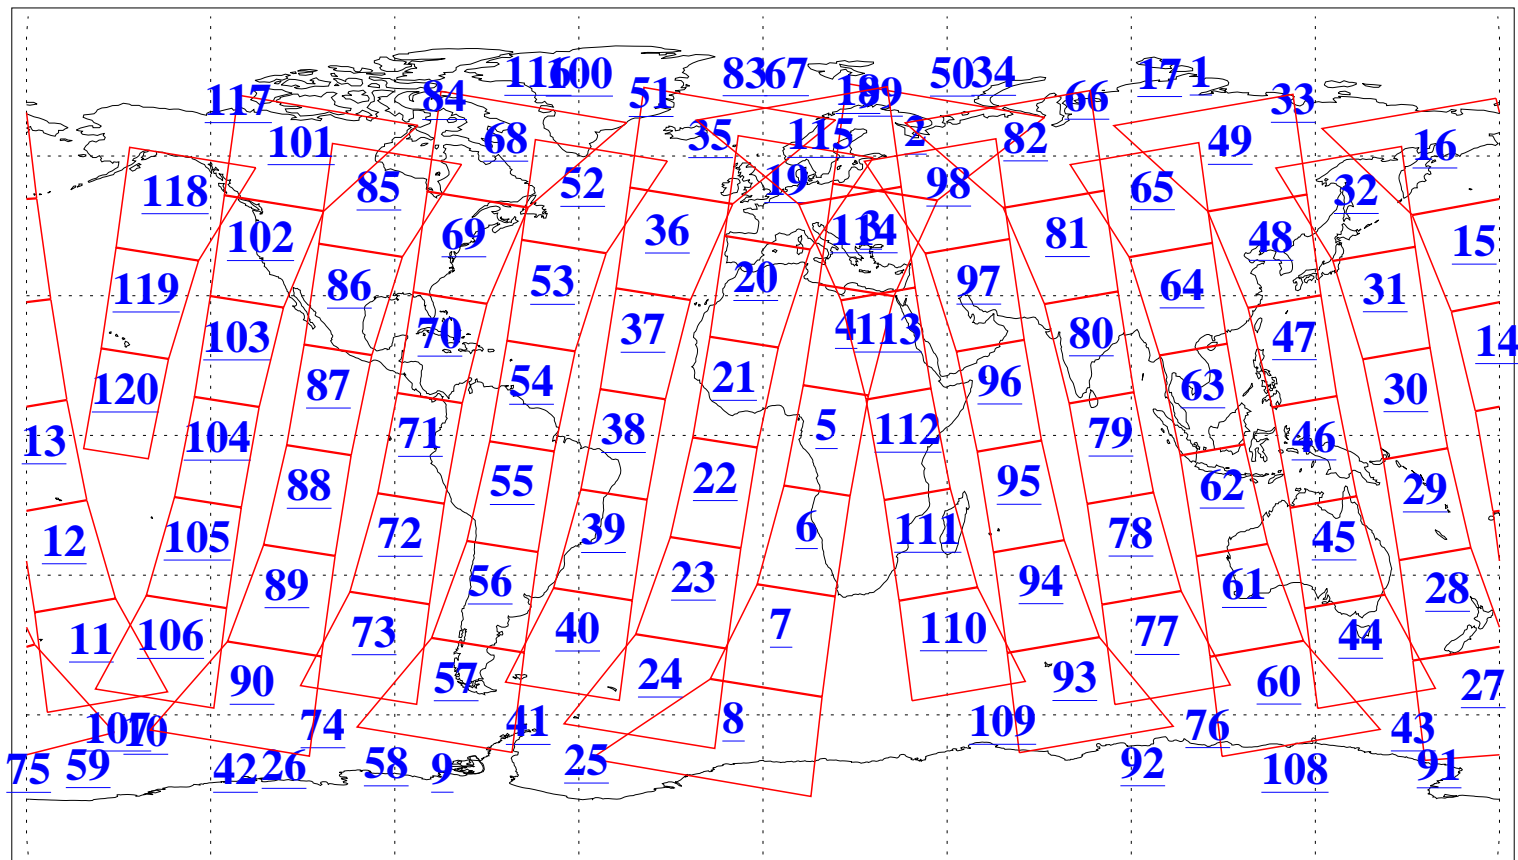

L1B Availability
AMSU Granules: 240
HSB Granules: 0
AIRS Granules: 240

11 Dec 2006
DoY 345
Aqua Day 1682
Granules: 1 to 120

Granules: 121 to 240

Legend: AMSU Available, HSB Available, AIRS Available

L1B Availability
AMSU Granules: 240
HSB Granules: 0
AIRS Granules: 240

11 Dec 2006
DoY 345
Aqua Day 1682

Ascending Granules

Descending Granules

Legend: AMSU Available, HSB Available, AIRS Available

L1B Availability
 AMSU Granules: 240
 HSB Granules: 0
 AIRS Granules: 240

11 Dec 2006
 DoY 345
 Aqua Day 1682

Northern Hemisphere Granules

Southern Hemisphere Granules

Legend: AMSU Available, HSB Available, AIRS Available