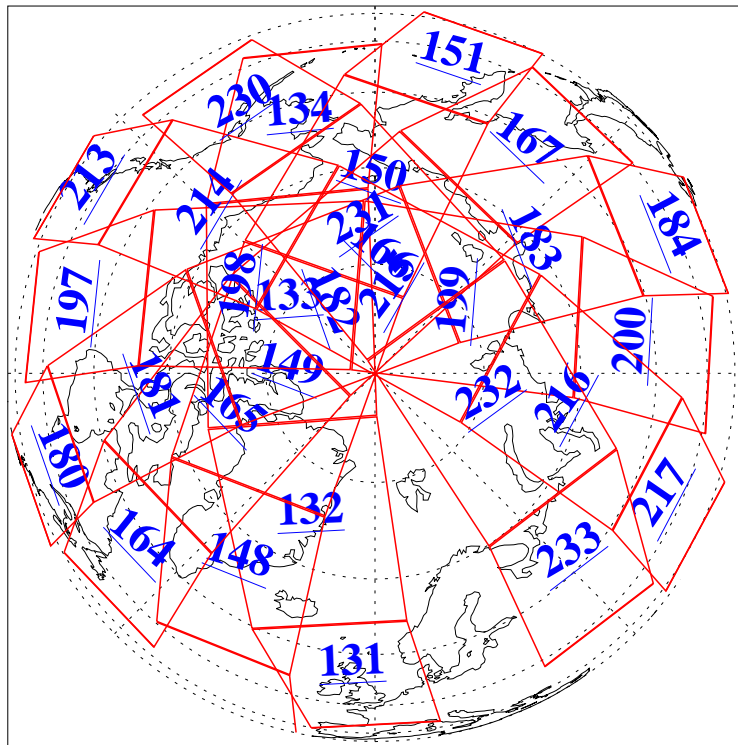

L1B Availability
AMSU Granules: 240
HSB Granules: 0
AIRS Granules: 240

11 Dec 2006
DoY 345
Aqua Day 1682
Granules: 1 to 120

Granules: 121 to 240

Legend: AMSU Available, HSB Available, AIRS Available

L1B Availability
AMSU Granules: 240
HSB Granules: 0
AIRS Granules: 240

11 Dec 2006
DoY 345
Aqua Day 1682

Ascending Granules

Descending Granules

Legend: AMSU Available, HSB Available, AIRS Available

L1B Availability
 AMSU Granules: 240
 HSB Granules: 0
 AIRS Granules: 240

11 Dec 2006
 DoY 345
 Aqua Day 1682

Northern Hemisphere Granules

Southern Hemisphere Granules

Legend: AMSU Available, HSB Available, AIRS Available