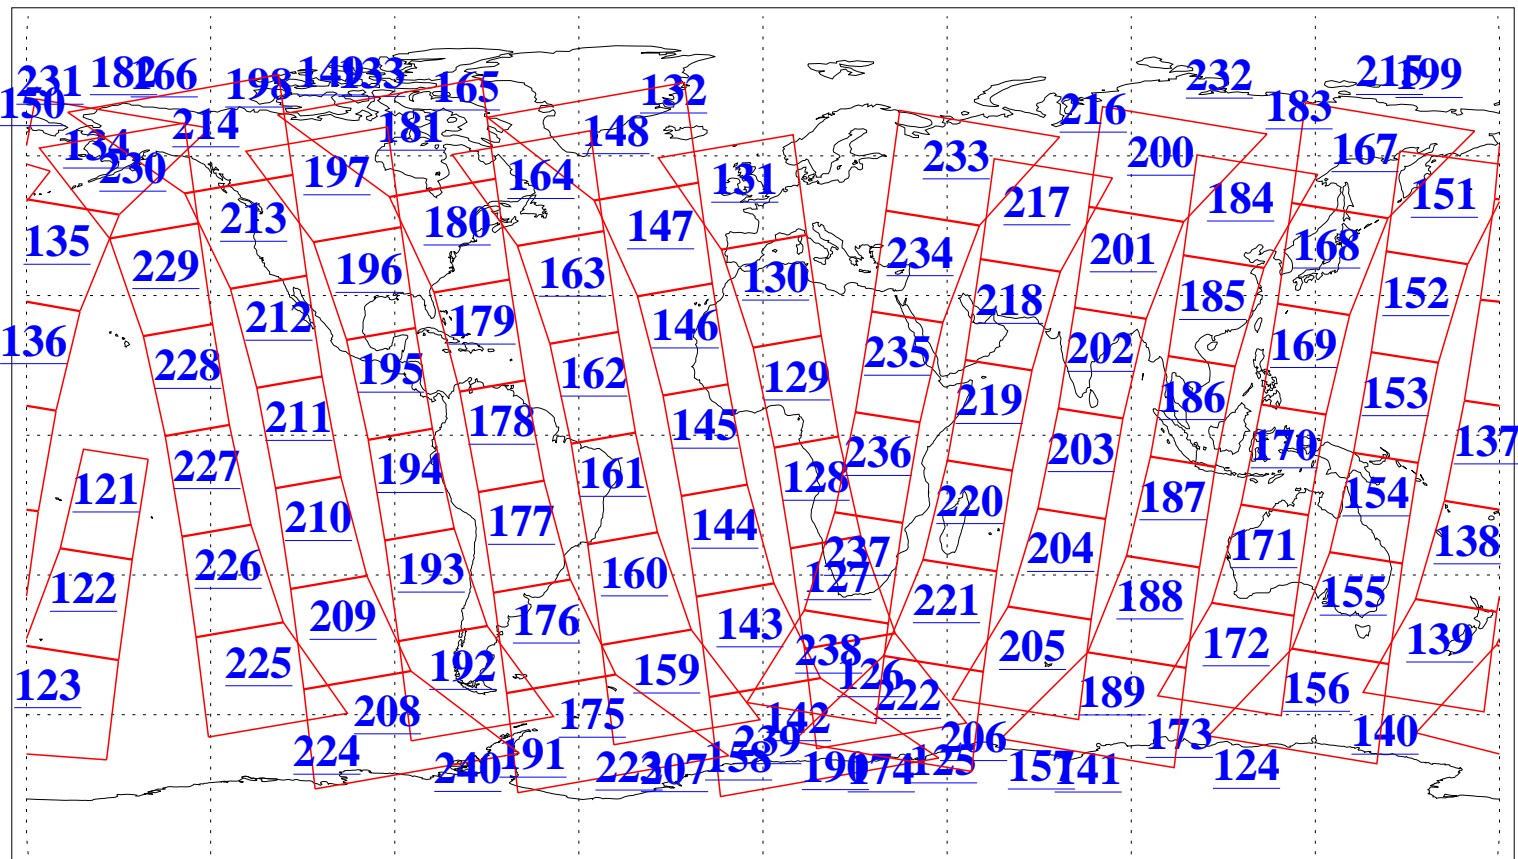

L1B Availability
AMSU Granules: 240
HSB Granules: 0
AIRS Granules: 240

11 Dec 2006
DoY 345
Aqua Day 1682
Granules: 1 to 120

Granules: 121 to 240

Legend: AMSU Available, HSB Available, AIRS Available

L1B Availability
AMSU Granules: 240
HSB Granules: 0
AIRS Granules: 240

11 Dec 2006
DoY 345
Aqua Day 1682

Ascending Granules

Descending Granules

Legend: AMSU Available, HSB Available, AIRS Available

L1B Availability
 AMSU Granules: 240
 HSB Granules: 0
 AIRS Granules: 240

11 Dec 2006
 DoY 345
 Aqua Day 1682

Northern Hemisphere Granules

Southern Hemisphere Granules

Legend: AMSU Available, HSB Available, AIRS Available