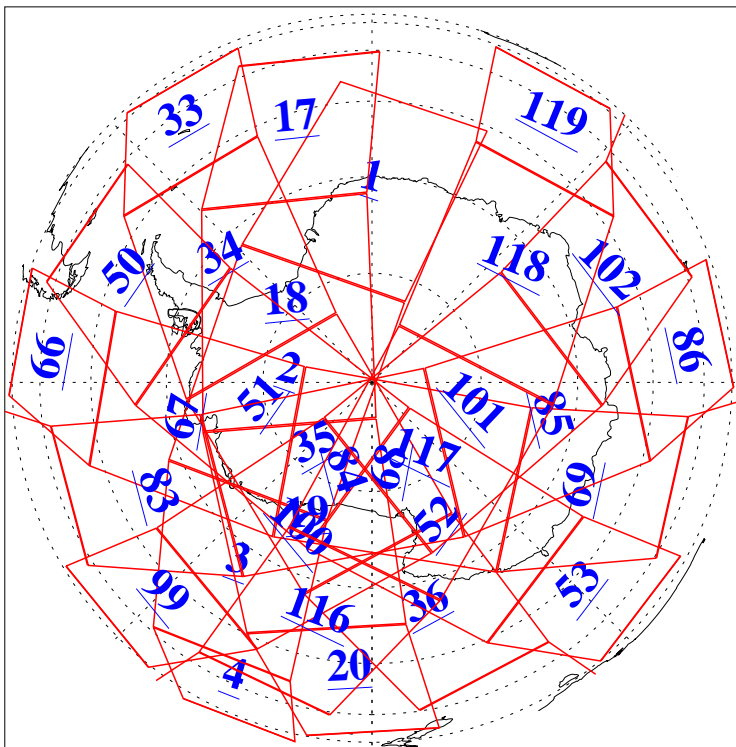

L1B Availability  
AMSU Granules: 240  
HSB Granules: 0  
AIRS Granules: 240

10 Dec 2006  
DoY 344  
Aqua Day 1681  
Granules: 1 to 120

Granules: 121 to 240

Legend: AMSU Available, HSB Available, AIRS Available

L1B Availability  
AMSU Granules: 240  
HSB Granules: 0  
AIRS Granules: 240

10 Dec 2006  
DoY 344  
Aqua Day 1681  
Ascending Granules

Descending Granules

Legend: AMSU Available, HSB Available, AIRS Available

L1B Availability  
 AMSU Granules: 240  
 HSB Granules: 0  
 AIRS Granules: 240

10 Dec 2006  
 DoY 344  
 Aqua Day 1681

Northern Hemisphere Granules

Southern Hemisphere Granules

Legend: AMSU Available, HSB Available, AIRS Available