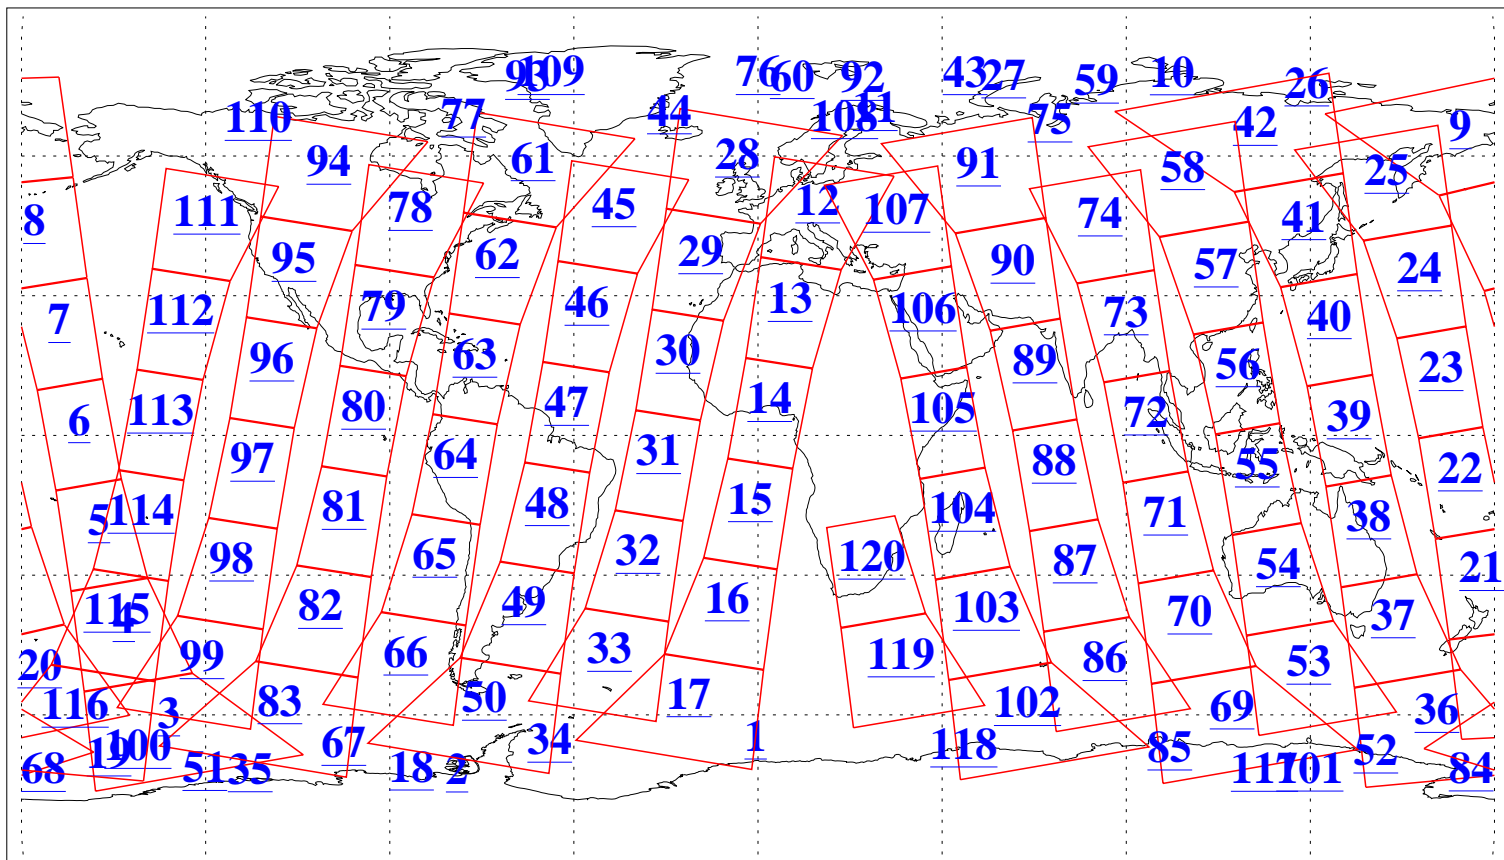

L1B Availability  
AMSU Granules: 240  
HSB Granules: 0  
AIRS Granules: 240

10 Dec 2006  
DoY 344  
Aqua Day 1681  
Granules: 1 to 120

Granules: 121 to 240

Legend: AMSU Available, HSB Available, AIRS Available

L1B Availability  
AMSU Granules: 240  
HSB Granules: 0  
AIRS Granules: 240

10 Dec 2006  
DoY 344  
Aqua Day 1681  
Ascending Granules

Descending Granules

Legend: AMSU Available, HSB Available, AIRS Available

L1B Availability  
 AMSU Granules: 240  
 HSB Granules: 0  
 AIRS Granules: 240

10 Dec 2006  
 DoY 344  
 Aqua Day 1681

Northern Hemisphere Granules

Southern Hemisphere Granules

Legend: AMSU Available, HSB Available, AIRS Available