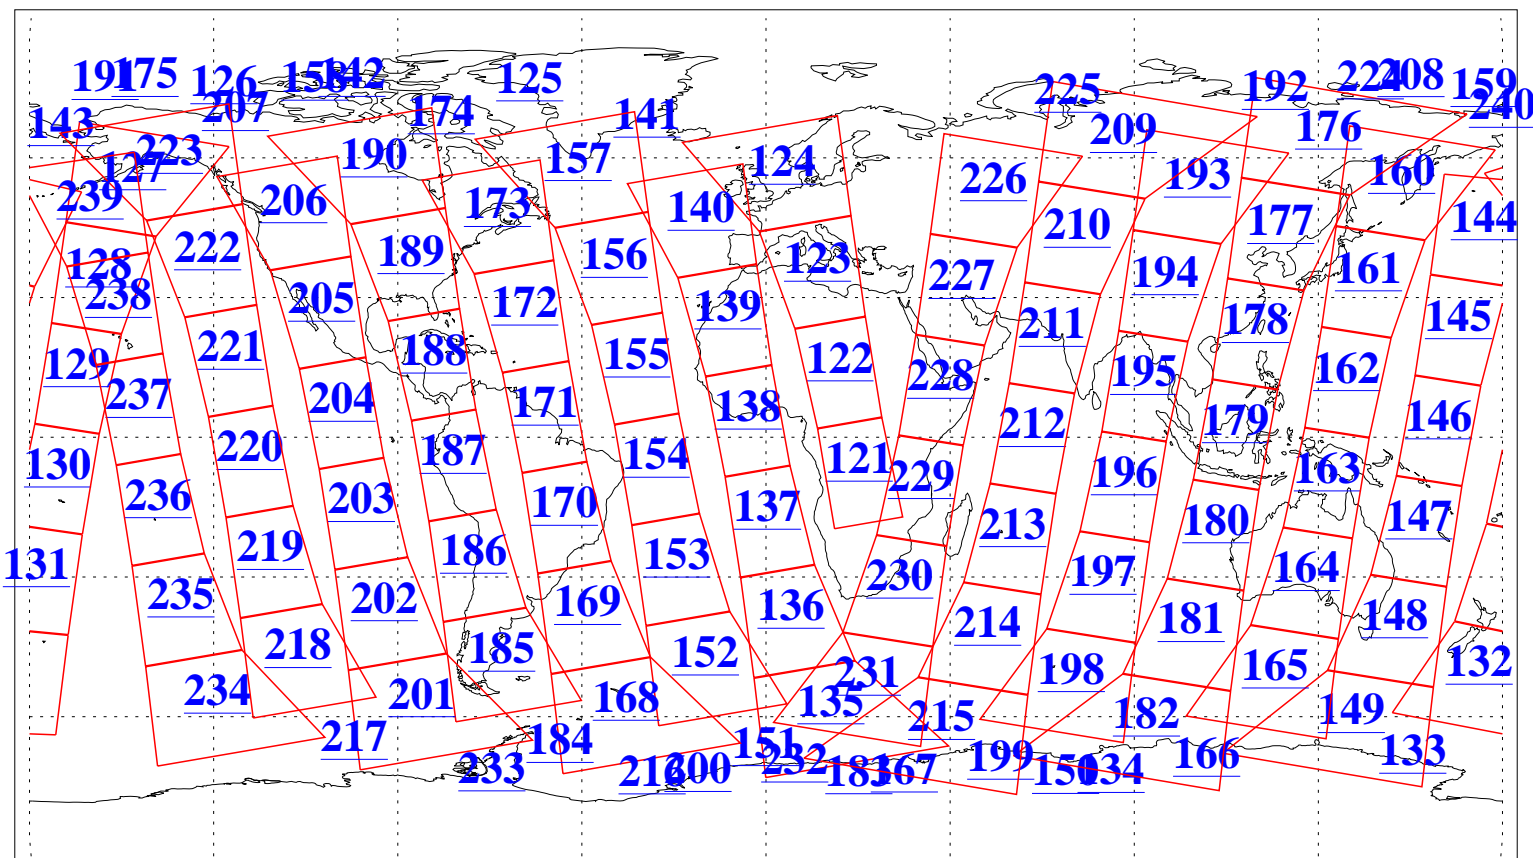

L1B Availability  
AMSU Granules: 240  
HSB Granules: 0  
AIRS Granules: 240

10 Dec 2006  
DoY 344  
Aqua Day 1681  
Granules: 1 to 120

Granules: 121 to 240

Legend: AMSU Available, HSB Available, AIRS Available

L1B Availability  
AMSU Granules: 240  
HSB Granules: 0  
AIRS Granules: 240

10 Dec 2006  
DoY 344  
Aqua Day 1681  
Ascending Granules

Descending Granules

Legend: AMSU Available, HSB Available, AIRS Available

L1B Availability  
 AMSU Granules: 240  
 HSB Granules: 0  
 AIRS Granules: 240

10 Dec 2006  
 DoY 344  
 Aqua Day 1681

Northern Hemisphere Granules

Southern Hemisphere Granules

Legend: AMSU Available, HSB Available, AIRS Available