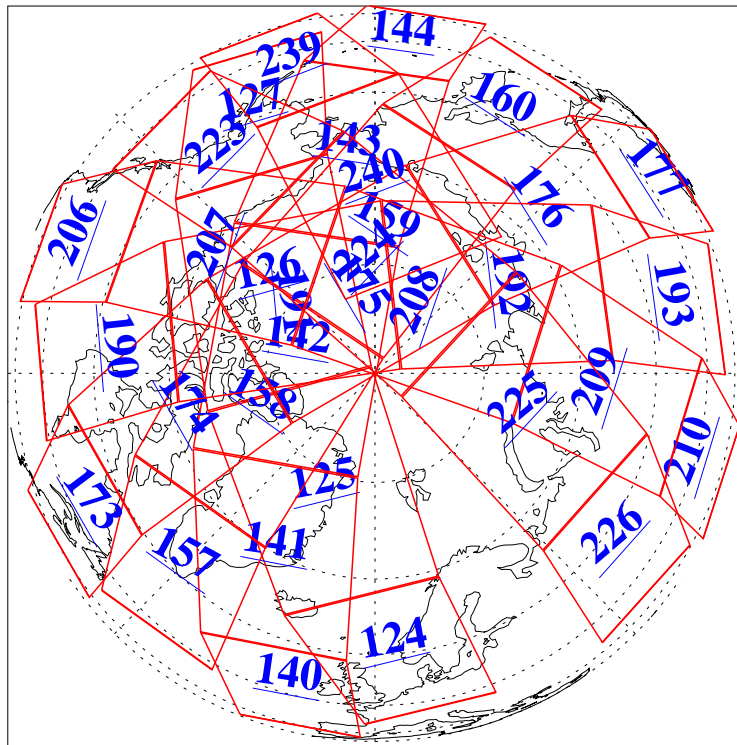

L1B Availability  
AMSU Granules: 240  
HSB Granules: 0  
AIRS Granules: 240

10 Dec 2006  
DoY 344  
Aqua Day 1681  
Granules: 1 to 120

Granules: 121 to 240

Legend: AMSU Available, HSB Available, AIRS Available

L1B Availability  
AMSU Granules: 240  
HSB Granules: 0  
AIRS Granules: 240

10 Dec 2006  
DoY 344  
Aqua Day 1681  
Ascending Granules

Descending Granules

Legend: AMSU Available, HSB Available, AIRS Available

L1B Availability  
 AMSU Granules: 240  
 HSB Granules: 0  
 AIRS Granules: 240

10 Dec 2006  
 DoY 344  
 Aqua Day 1681

Northern Hemisphere Granules

Southern Hemisphere Granules

Legend: AMSU Available, HSB Available, AIRS Available