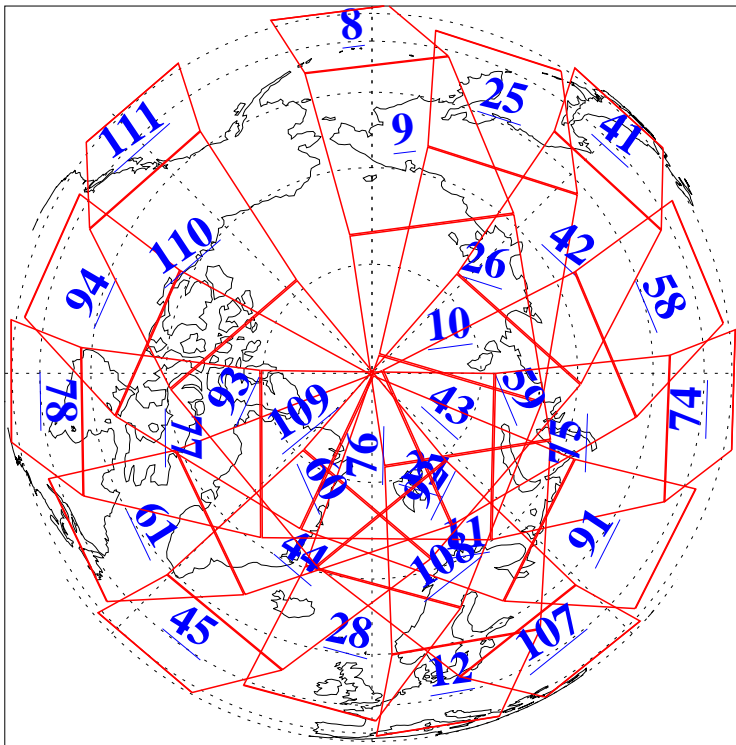

L1B Availability  
AMSU Granules: 240  
HSB Granules: 0  
AIRS Granules: 240

10 Dec 2006  
DoY 344  
Aqua Day 1681  
Granules: 1 to 120

Granules: 121 to 240

Legend: AMSU Available, HSB Available, AIRS Available

L1B Availability  
AMSU Granules: 240  
HSB Granules: 0  
AIRS Granules: 240

10 Dec 2006  
DoY 344  
Aqua Day 1681  
Ascending Granules

Descending Granules

Legend: AMSU Available, HSB Available, AIRS Available

L1B Availability  
 AMSU Granules: 240  
 HSB Granules: 0  
 AIRS Granules: 240

10 Dec 2006  
 DoY 344  
 Aqua Day 1681

Northern Hemisphere Granules

Southern Hemisphere Granules

Legend: AMSU Available, HSB Available, AIRS Available