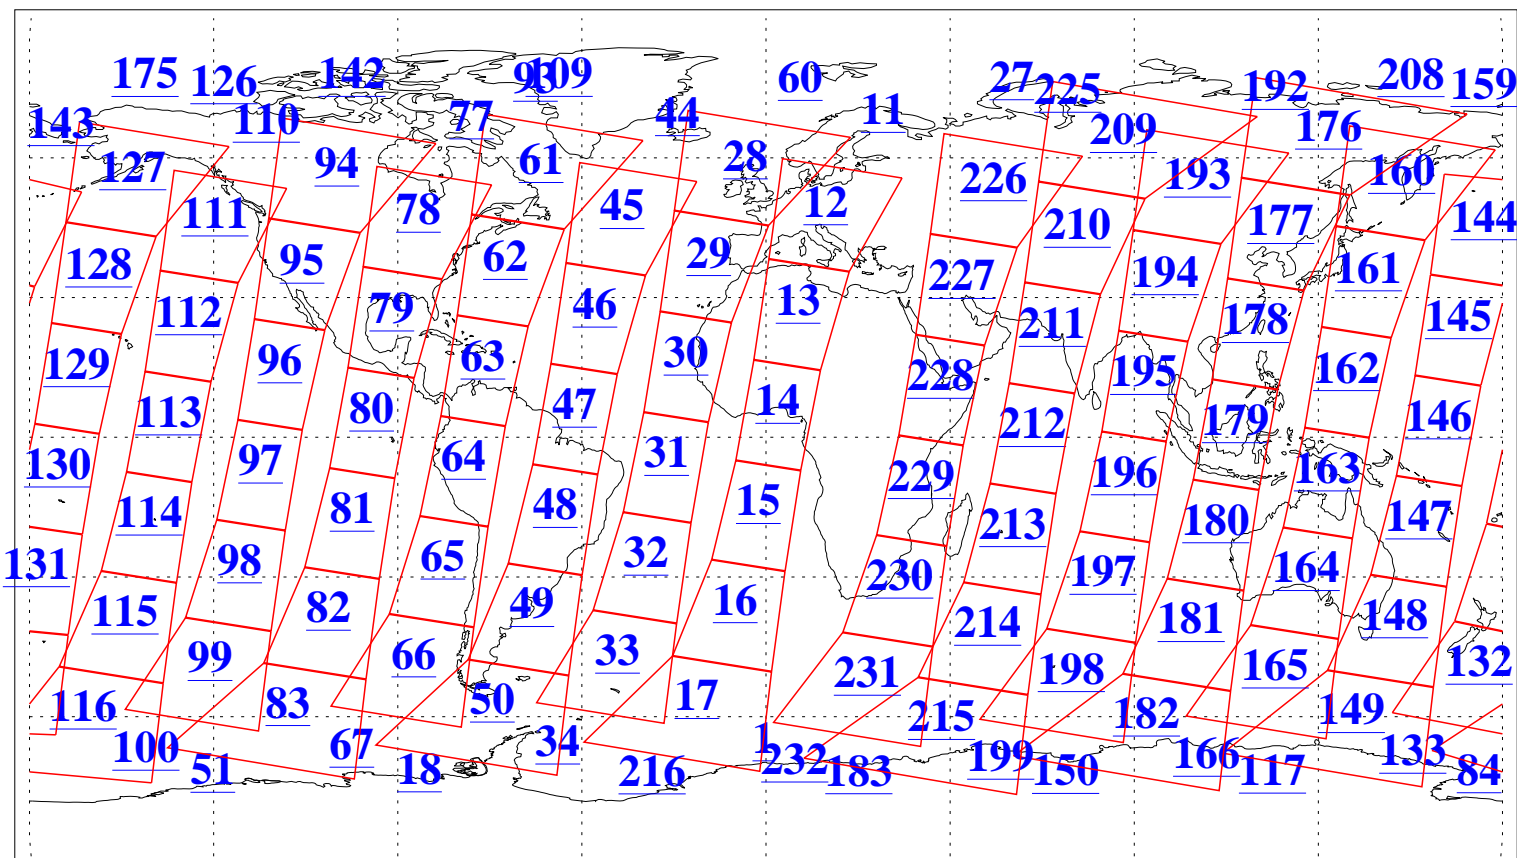

L1B Availability  
AMSU Granules: 240  
HSB Granules: 0  
AIRS Granules: 240

10 Dec 2006  
DoY 344  
Aqua Day 1681  
Granules: 1 to 120

Granules: 121 to 240

Legend: AMSU Available, HSB Available, AIRS Available

L1B Availability  
AMSU Granules: 240  
HSB Granules: 0  
AIRS Granules: 240

10 Dec 2006  
DoY 344  
Aqua Day 1681  
Ascending Granules

Descending Granules

Legend: AMSU Available, HSB Available, AIRS Available

L1B Availability  
 AMSU Granules: 240  
 HSB Granules: 0  
 AIRS Granules: 240

10 Dec 2006  
 DoY 344  
 Aqua Day 1681

Northern Hemisphere Granules

Southern Hemisphere Granules

Legend: AMSU Available, HSB Available, AIRS Available