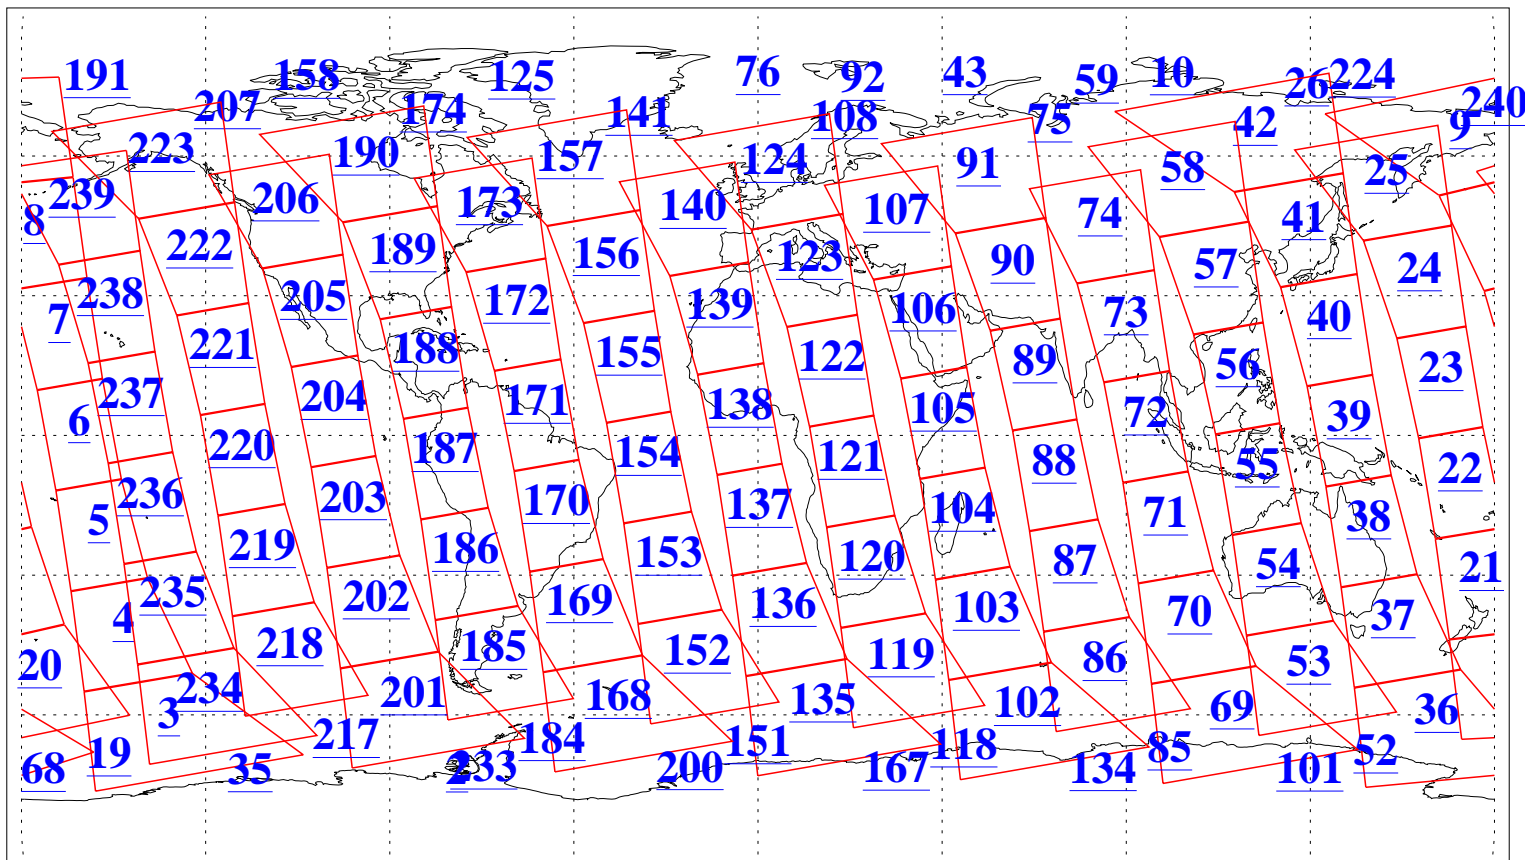

L1B Availability  
AMSU Granules: 240  
HSB Granules: 0  
AIRS Granules: 240

10 Dec 2006  
DoY 344  
Aqua Day 1681  
Granules: 1 to 120

Granules: 121 to 240

Legend: AMSU Available, HSB Available, AIRS Available

L1B Availability  
AMSU Granules: 240  
HSB Granules: 0  
AIRS Granules: 240

10 Dec 2006  
DoY 344  
Aqua Day 1681  
Ascending Granules

Descending Granules

Legend: AMSU Available, HSB Available, AIRS Available

L1B Availability  
 AMSU Granules: 240  
 HSB Granules: 0  
 AIRS Granules: 240

10 Dec 2006  
 DoY 344  
 Aqua Day 1681

Northern Hemisphere Granules

Southern Hemisphere Granules

Legend: AMSU Available, HSB Available, AIRS Available