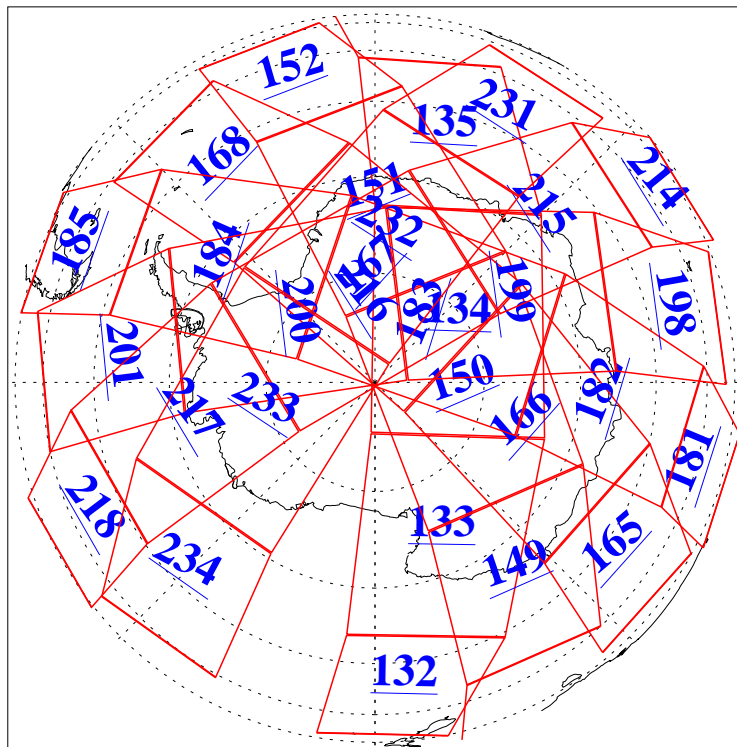

L1B Availability  
AMSU Granules: 240  
HSB Granules: 0  
AIRS Granules: 240

10 Dec 2006  
DoY 344  
Aqua Day 1681  
Granules: 1 to 120

Granules: 121 to 240

Legend: AMSU Available, HSB Available, AIRS Available

L1B Availability  
AMSU Granules: 240  
HSB Granules: 0  
AIRS Granules: 240

10 Dec 2006  
DoY 344  
Aqua Day 1681  
Ascending Granules

Descending Granules

Legend: AMSU Available, HSB Available, AIRS Available

L1B Availability  
 AMSU Granules: 240  
 HSB Granules: 0  
 AIRS Granules: 240

10 Dec 2006  
 DoY 344  
 Aqua Day 1681

Northern Hemisphere Granules

Southern Hemisphere Granules

Legend: AMSU Available, HSB Available, AIRS Available