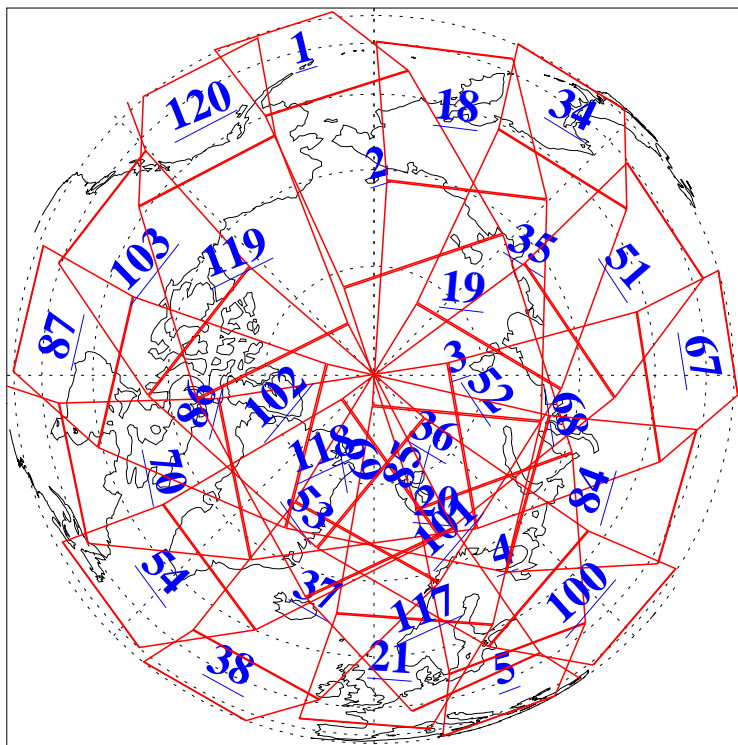

L1B Availability
AMSU Granules: 240
HSB Granules: 0
AIRS Granules: 240

9 Dec 2006
DoY 343
Aqua Day 1680
Granules: 1 to 120

Granules: 121 to 240

Legend: AMSU Available, HSB Available, AIRS Available

L1B Availability
AMSU Granules: 240
HSB Granules: 0
AIRS Granules: 240

9 Dec 2006
DoY 343
Aqua Day 1680
Ascending Granules

Descending Granules

Legend: AMSU Available, HSB Available, AIRS Available

L1B Availability
 AMSU Granules: 240
 HSB Granules: 0
 AIRS Granules: 240

9 Dec 2006
 DoY 343
 Aqua Day 1680

Northern Hemisphere Granules

Southern Hemisphere Granules

Legend: AMSU Available, HSB Available, AIRS Available