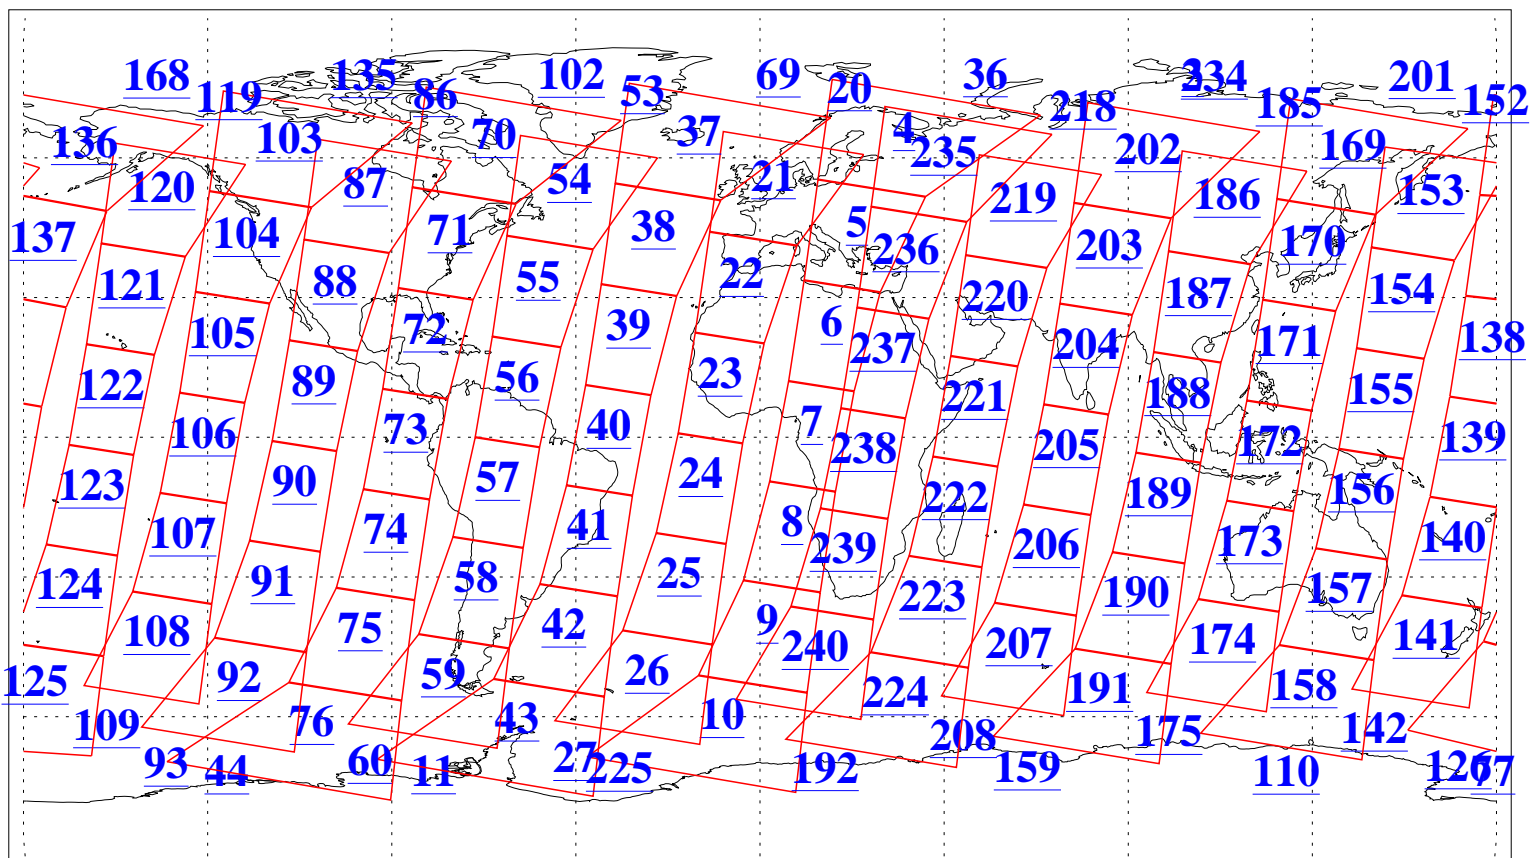

L1B Availability
AMSU Granules: 240
HSB Granules: 0
AIRS Granules: 240

9 Dec 2006
DoY 343
Aqua Day 1680
Granules: 1 to 120

Granules: 121 to 240

Legend: AMSU Available, HSB Available, AIRS Available

L1B Availability
AMSU Granules: 240
HSB Granules: 0
AIRS Granules: 240

9 Dec 2006
DoY 343
Aqua Day 1680
Ascending Granules

Descending Granules

Legend: AMSU Available, HSB Available, AIRS Available

L1B Availability
 AMSU Granules: 240
 HSB Granules: 0
 AIRS Granules: 240

9 Dec 2006
 DoY 343
 Aqua Day 1680