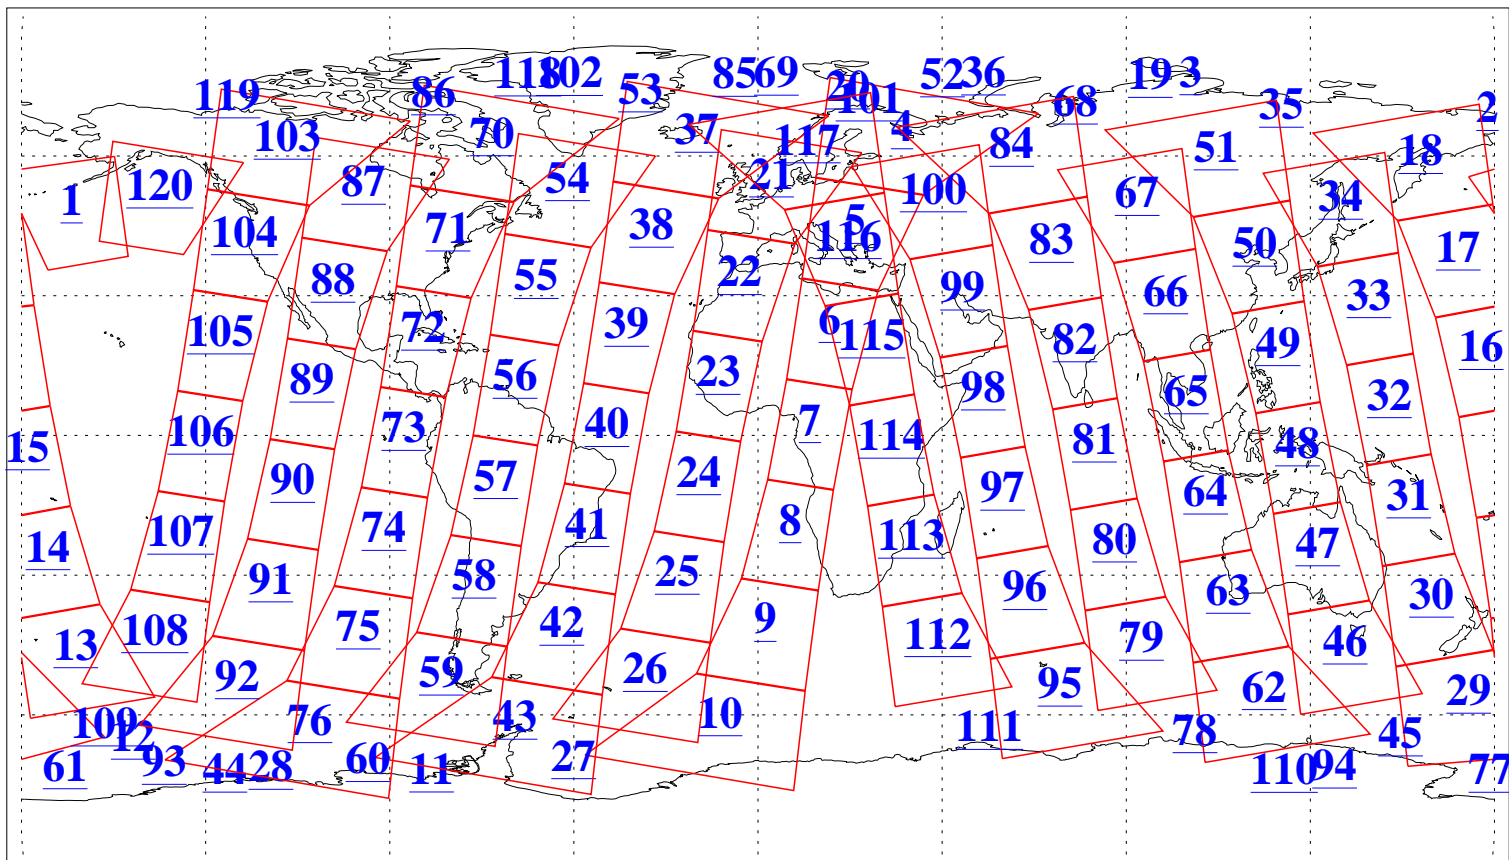

L1B Availability
AMSU Granules: 240
HSB Granules: 0
AIRS Granules: 240

9 Dec 2006
DoY 343
Aqua Day 1680
Granules: 1 to 120

Granules: 121 to 240

Legend: AMSU Available, HSB Available, AIRS Available

L1B Availability
AMSU Granules: 240
HSB Granules: 0
AIRS Granules: 240

9 Dec 2006
DoY 343
Aqua Day 1680
Ascending Granules

Descending Granules

Legend: AMSU Available, HSB Available, AIRS Available

L1B Availability
 AMSU Granules: 240
 HSB Granules: 0
 AIRS Granules: 240

9 Dec 2006
 DoY 343
 Aqua Day 1680

Northern Hemisphere Granules

Southern Hemisphere Granules

Legend: AMSU Available, HSB Available, AIRS Available