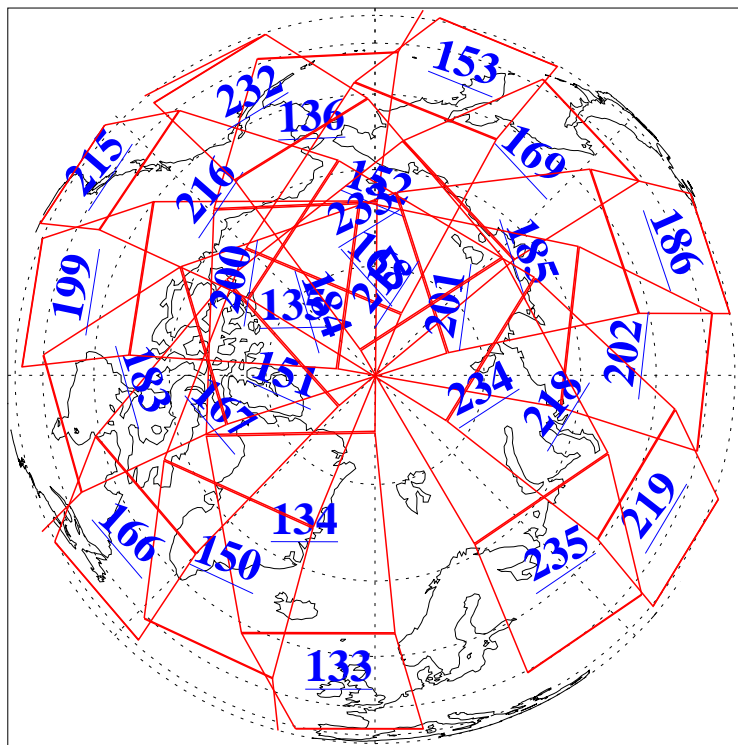

9 Dec 2006
DoY 343
Aqua Day 1680
Ascending Granules

Descending Granules

Legend: AMSU Available, HSB Available, AIRS Available

L1B Availability
 AMSU Granules: 240
 HSB Granules: 0
 AIRS Granules: 240

9 Dec 2006
 DoY 343
 Aqua Day 1680

Northern Hemisphere Granules

Southern Hemisphere Granules

Legend: AMSU Available, HSB Available, AIRS Available