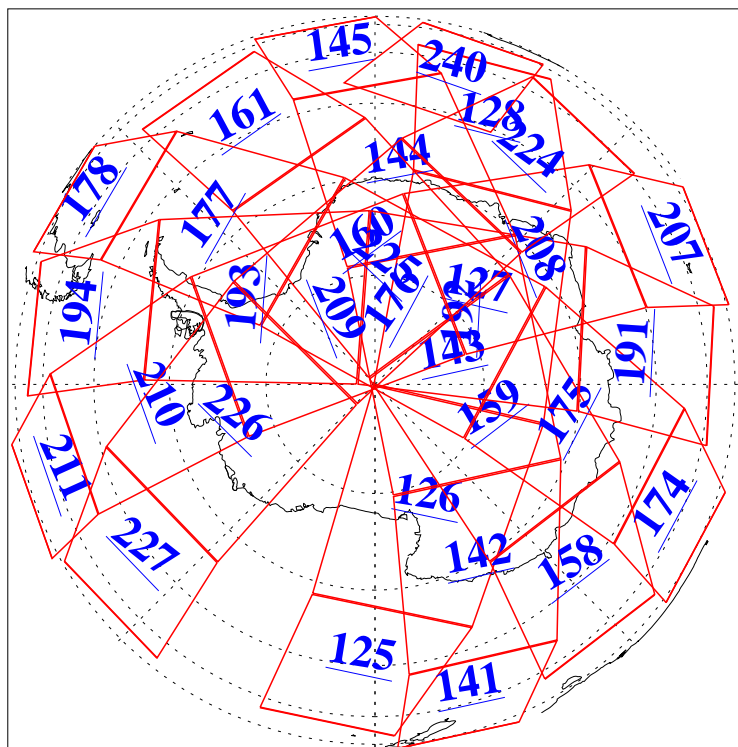

L1B Availability
AMSU Granules: 240
HSB Granules: 0
AIRS Granules: 240

9 Dec 2006
DoY 343
Aqua Day 1680
Granules: 1 to 120

Granules: 121 to 240

Legend: AMSU Available, HSB Available, AIRS Available

L1B Availability
AMSU Granules: 240
HSB Granules: 0
AIRS Granules: 240

9 Dec 2006
DoY 343
Aqua Day 1680
Ascending Granules

Descending Granules

Legend: AMSU Available, HSB Available, AIRS Available

L1B Availability
 AMSU Granules: 240
 HSB Granules: 0
 AIRS Granules: 240

9 Dec 2006
 DoY 343
 Aqua Day 1680

Northern Hemisphere Granules

Southern Hemisphere Granules

Legend: AMSU Available, HSB Available, AIRS Available