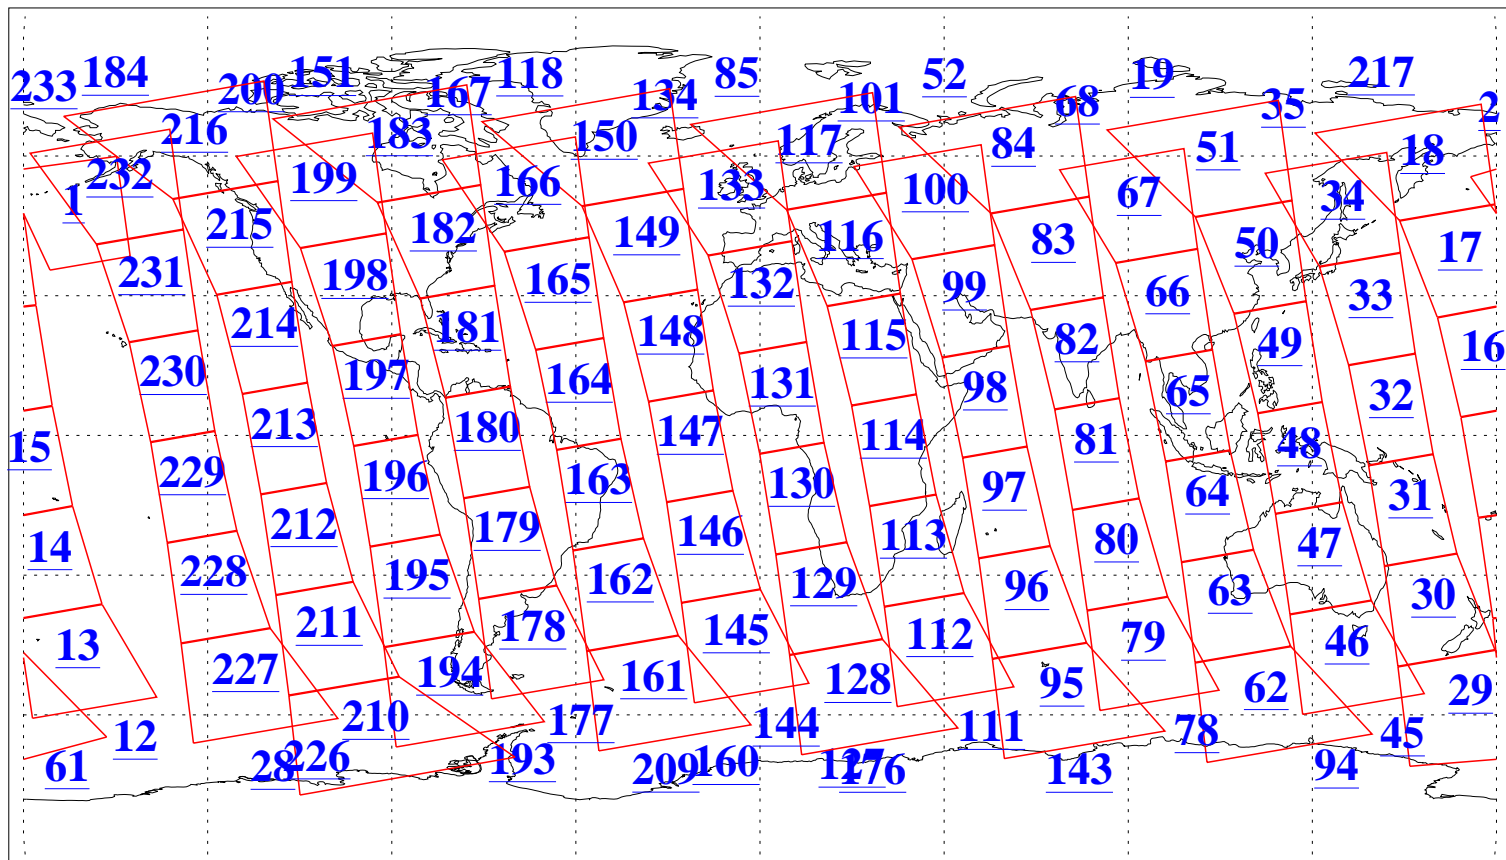

L1B Availability
AMSU Granules: 240
HSB Granules: 0
AIRS Granules: 240

9 Dec 2006
DoY 343
Aqua Day 1680
Granules: 1 to 120

Granules: 121 to 240

Legend: AMSU Available, HSB Available, AIRS Available

L1B Availability
AMSU Granules: 240
HSB Granules: 0
AIRS Granules: 240

9 Dec 2006
DoY 343
Aqua Day 1680
Ascending Granules

Descending Granules

Legend: AMSU Available, HSB Available, AIRS Available

L1B Availability
 AMSU Granules: 240
 HSB Granules: 0
 AIRS Granules: 240

9 Dec 2006
 DoY 343
 Aqua Day 1680

Northern Hemisphere Granules

Southern Hemisphere Granules

Legend: AMSU Available, HSB Available, AIRS Available