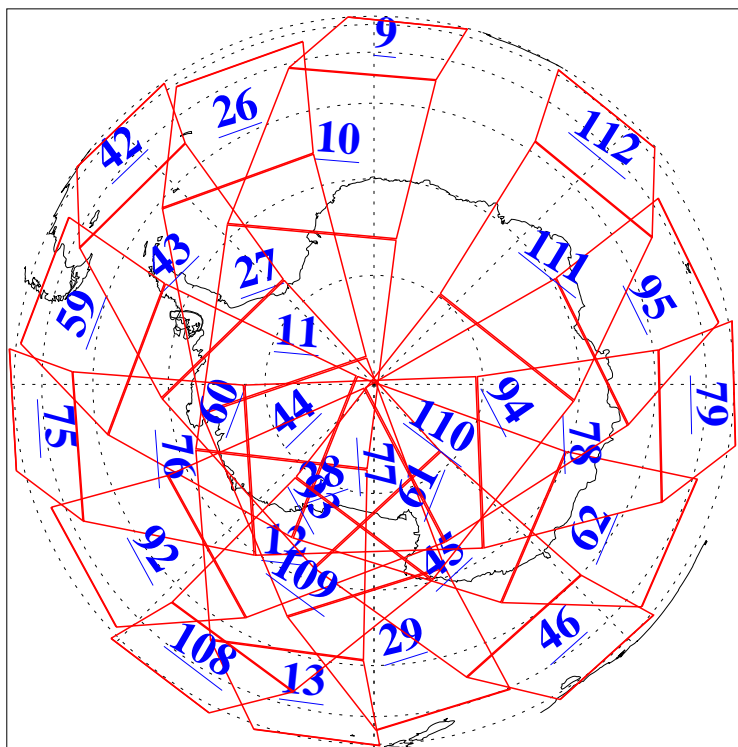

L1B Availability
AMSU Granules: 240
HSB Granules: 0
AIRS Granules: 240

9 Dec 2006
DoY 343
Aqua Day 1680
Granules: 1 to 120

Granules: 121 to 240

Legend: AMSU Available, HSB Available, AIRS Available

L1B Availability
AMSU Granules: 240
HSB Granules: 0
AIRS Granules: 240

9 Dec 2006
DoY 343
Aqua Day 1680
Ascending Granules

Descending Granules

Legend: AMSU Available, HSB Available, AIRS Available

L1B Availability
 AMSU Granules: 240
 HSB Granules: 0
 AIRS Granules: 240

9 Dec 2006
 DoY 343
 Aqua Day 1680

Northern Hemisphere Granules

Southern Hemisphere Granules

Legend: AMSU Available, HSB Available, AIRS Available