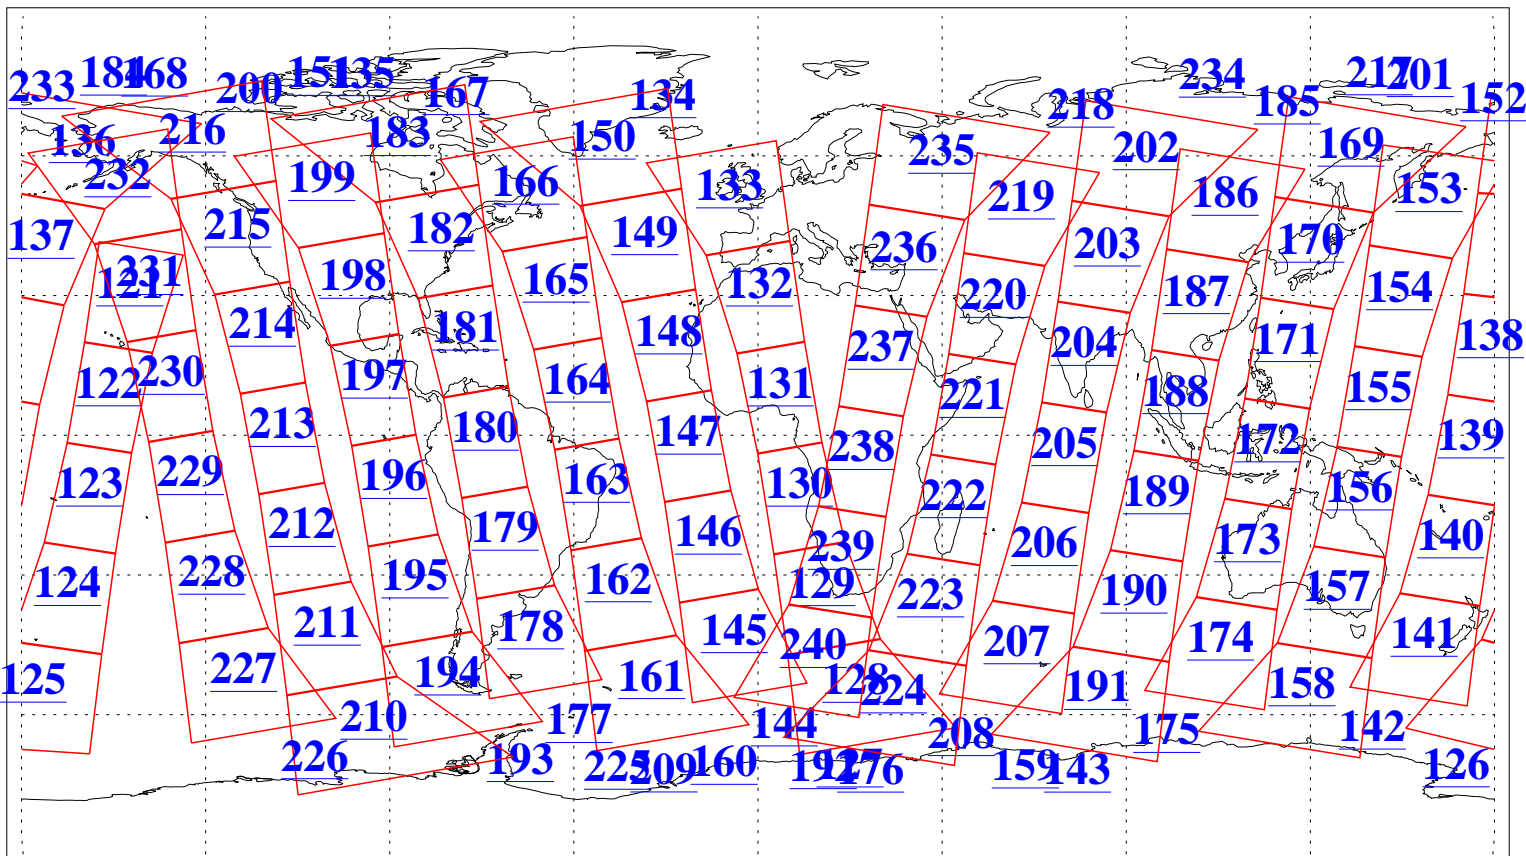

L1B Availability
AMSU Granules: 240
HSB Granules: 0
AIRS Granules: 240

9 Dec 2006
DoY 343
Aqua Day 1680
Granules: 1 to 120

Granules: 121 to 240

Legend: AMSU Available, HSB Available, AIRS Available

L1B Availability
AMSU Granules: 240
HSB Granules: 0
AIRS Granules: 240

9 Dec 2006
DoY 343
Aqua Day 1680
Ascending Granules

Descending Granules

Legend: AMSU Available, HSB Available, AIRS Available

L1B Availability
 AMSU Granules: 240
 HSB Granules: 0
 AIRS Granules: 240

9 Dec 2006
 DoY 343
 Aqua Day 1680

Northern Hemisphere Granules

Southern Hemisphere Granules

Legend: AMSU Available, HSB Available, AIRS Available