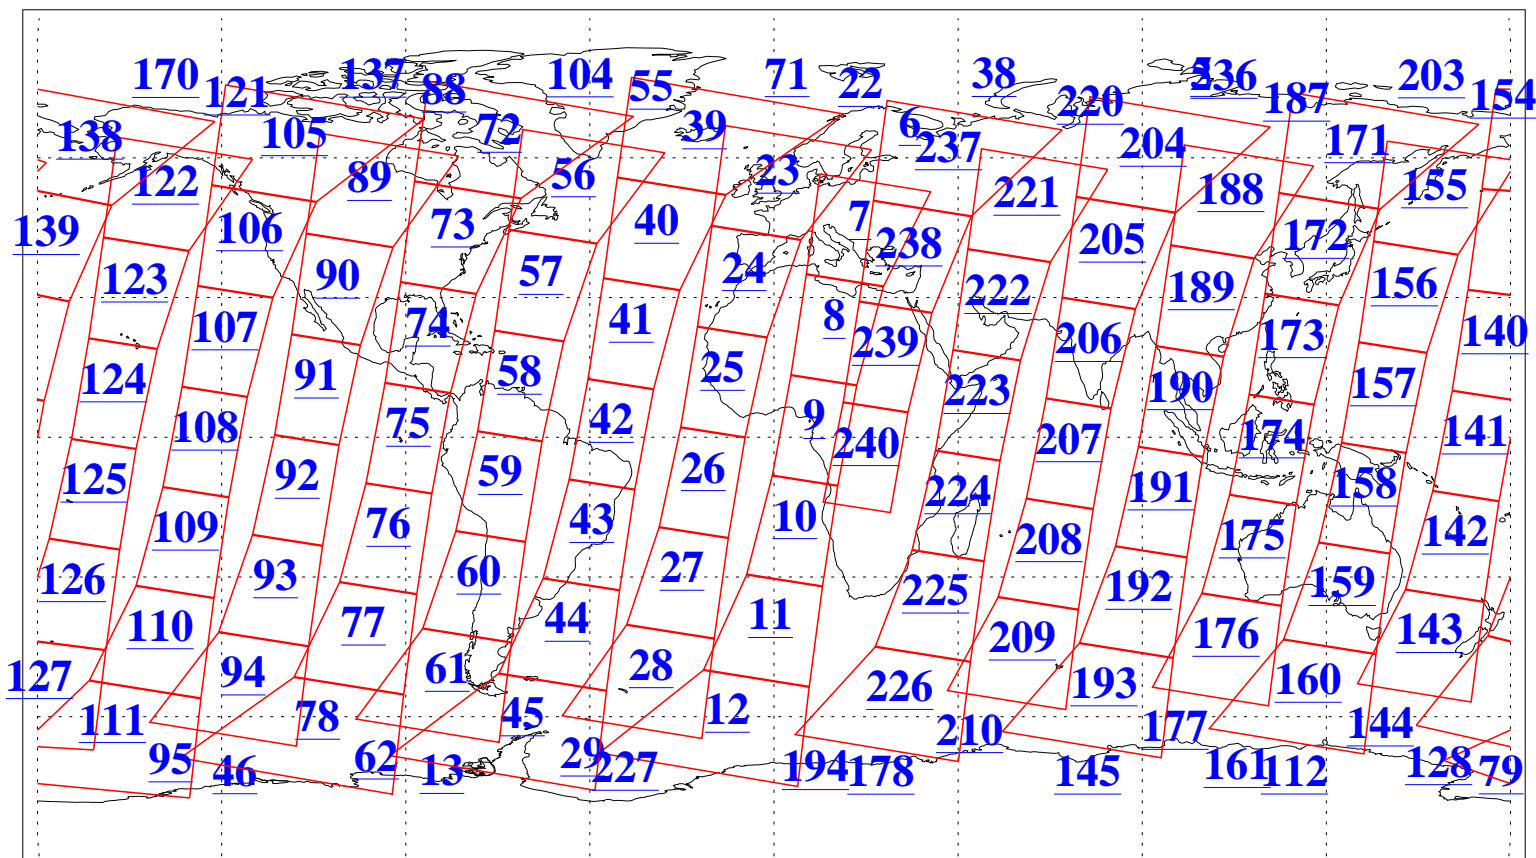

L1B Availability
AMSU Granules: 240
HSB Granules: 0
AIRS Granules: 240

7 Dec 2006
DoY 341
Aqua Day 1678
Granules: 1 to 120

Granules: 121 to 240

Legend: AMSU Available, HSB Available, AIRS Available

L1B Availability
AMSU Granules: 240
HSB Granules: 0
AIRS Granules: 240

7 Dec 2006
DoY 341
Aqua Day 1678
Ascending Granules

Descending Granules

Legend: AMSU Available, HSB Available, AIRS Available

L1B Availability
 AMSU Granules: 240
 HSB Granules: 0
 AIRS Granules: 240

7 Dec 2006
 DoY 341
 Aqua Day 1678

Northern Hemisphere Granules

Southern Hemisphere Granules

Legend: AMSU Available, HSB Available, AIRS Available