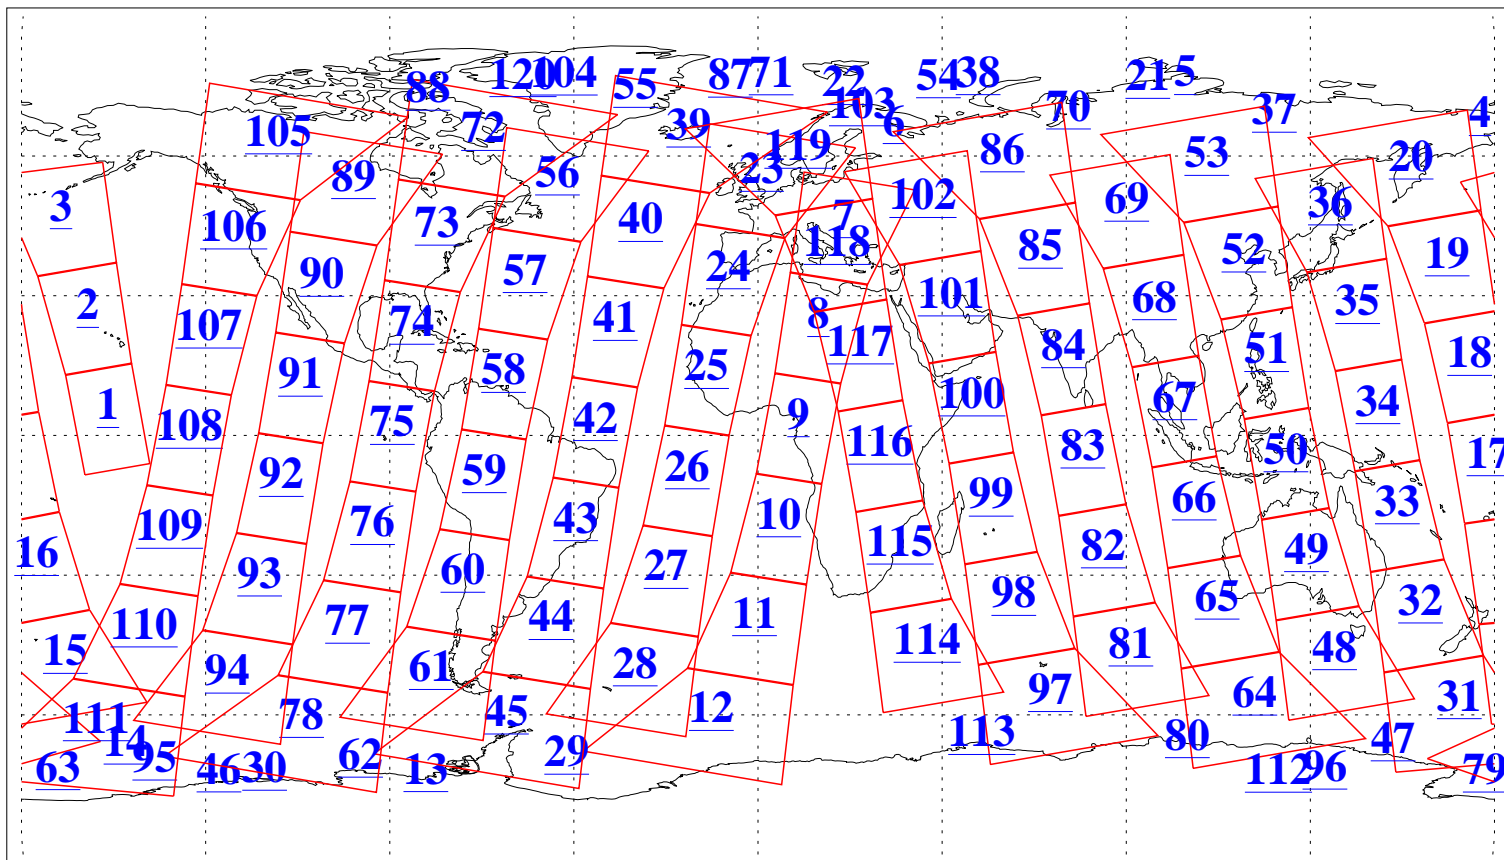

L1B Availability
AMSU Granules: 240
HSB Granules: 0
AIRS Granules: 240

7 Dec 2006
DoY 341
Aqua Day 1678
Granules: 1 to 120

Granules: 121 to 240

Legend: AMSU Available, HSB Available, AIRS Available

L1B Availability
AMSU Granules: 240
HSB Granules: 0
AIRS Granules: 240

7 Dec 2006
DoY 341
Aqua Day 1678
Ascending Granules

Descending Granules

Legend: AMSU Available, HSB Available, AIRS Available

L1B Availability
 AMSU Granules: 240
 HSB Granules: 0
 AIRS Granules: 240

7 Dec 2006
 DoY 341
 Aqua Day 1678

Northern Hemisphere Granules

Southern Hemisphere Granules

Legend: AMSU Available, HSB Available, AIRS Available