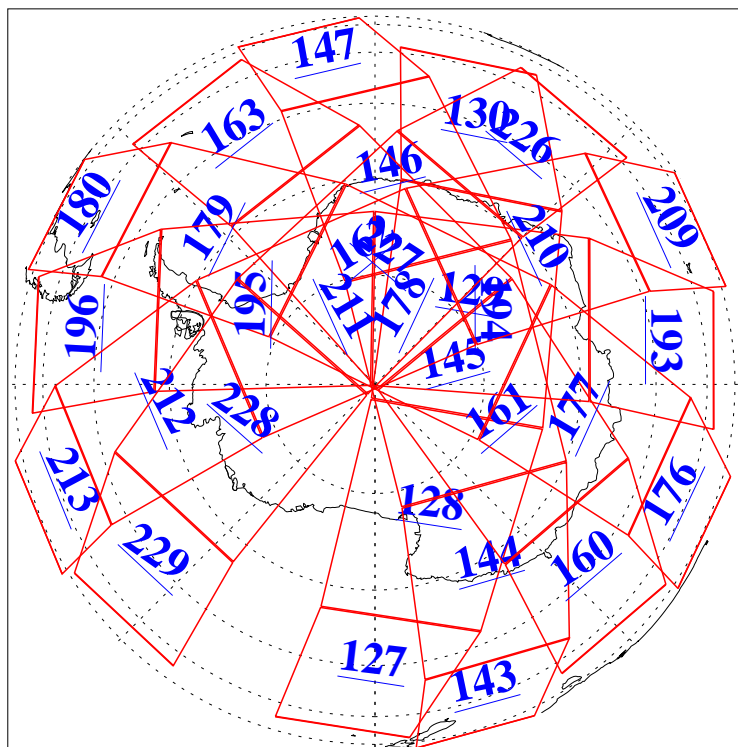

L1B Availability
AMSU Granules: 240
HSB Granules: 0
AIRS Granules: 240

7 Dec 2006
DoY 341
Aqua Day 1678
Granules: 1 to 120

Granules: 121 to 240

Legend: AMSU Available, HSB Available, AIRS Available

L1B Availability
AMSU Granules: 240
HSB Granules: 0
AIRS Granules: 240

7 Dec 2006
DoY 341
Aqua Day 1678
Ascending Granules

Descending Granules

Legend: AMSU Available, HSB Available, AIRS Available

L1B Availability
 AMSU Granules: 240
 HSB Granules: 0
 AIRS Granules: 240

7 Dec 2006
 DoY 341
 Aqua Day 1678

Northern Hemisphere Granules

Southern Hemisphere Granules

Legend: AMSU Available, HSB Available, AIRS Available