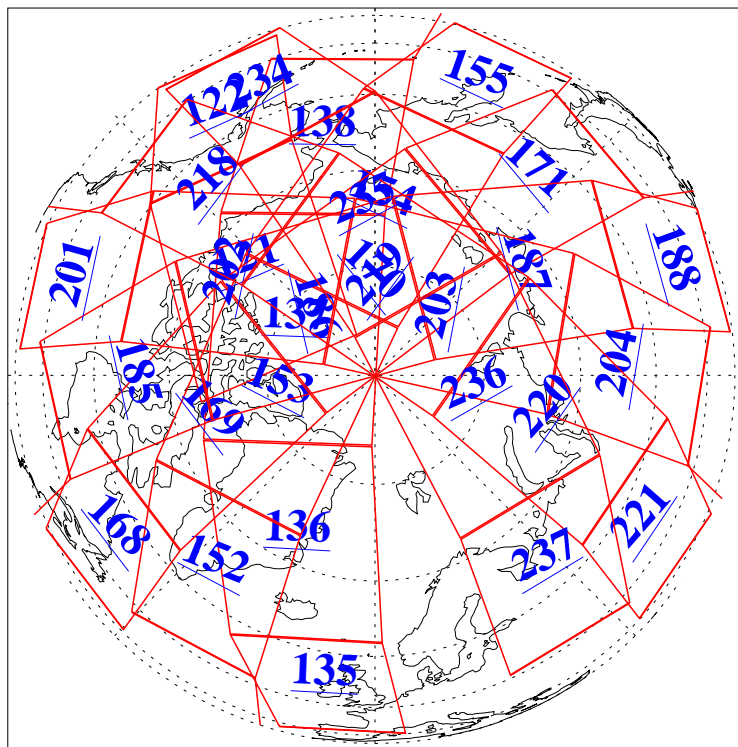

L1B Availability
AMSU Granules: 240
HSB Granules: 0
AIRS Granules: 240

7 Dec 2006
DoY 341
Aqua Day 1678
Granules: 1 to 120

Granules: 121 to 240

Legend: AMSU Available, HSB Available, AIRS Available

L1B Availability
AMSU Granules: 240
HSB Granules: 0
AIRS Granules: 240

7 Dec 2006
DoY 341
Aqua Day 1678
Ascending Granules

Descending Granules

Legend: AMSU Available, HSB Available, AIRS Available

L1B Availability
 AMSU Granules: 240
 HSB Granules: 0
 AIRS Granules: 240

7 Dec 2006
 DoY 341
 Aqua Day 1678

Northern Hemisphere Granules

Southern Hemisphere Granules

Legend: AMSU Available, HSB Available, AIRS Available