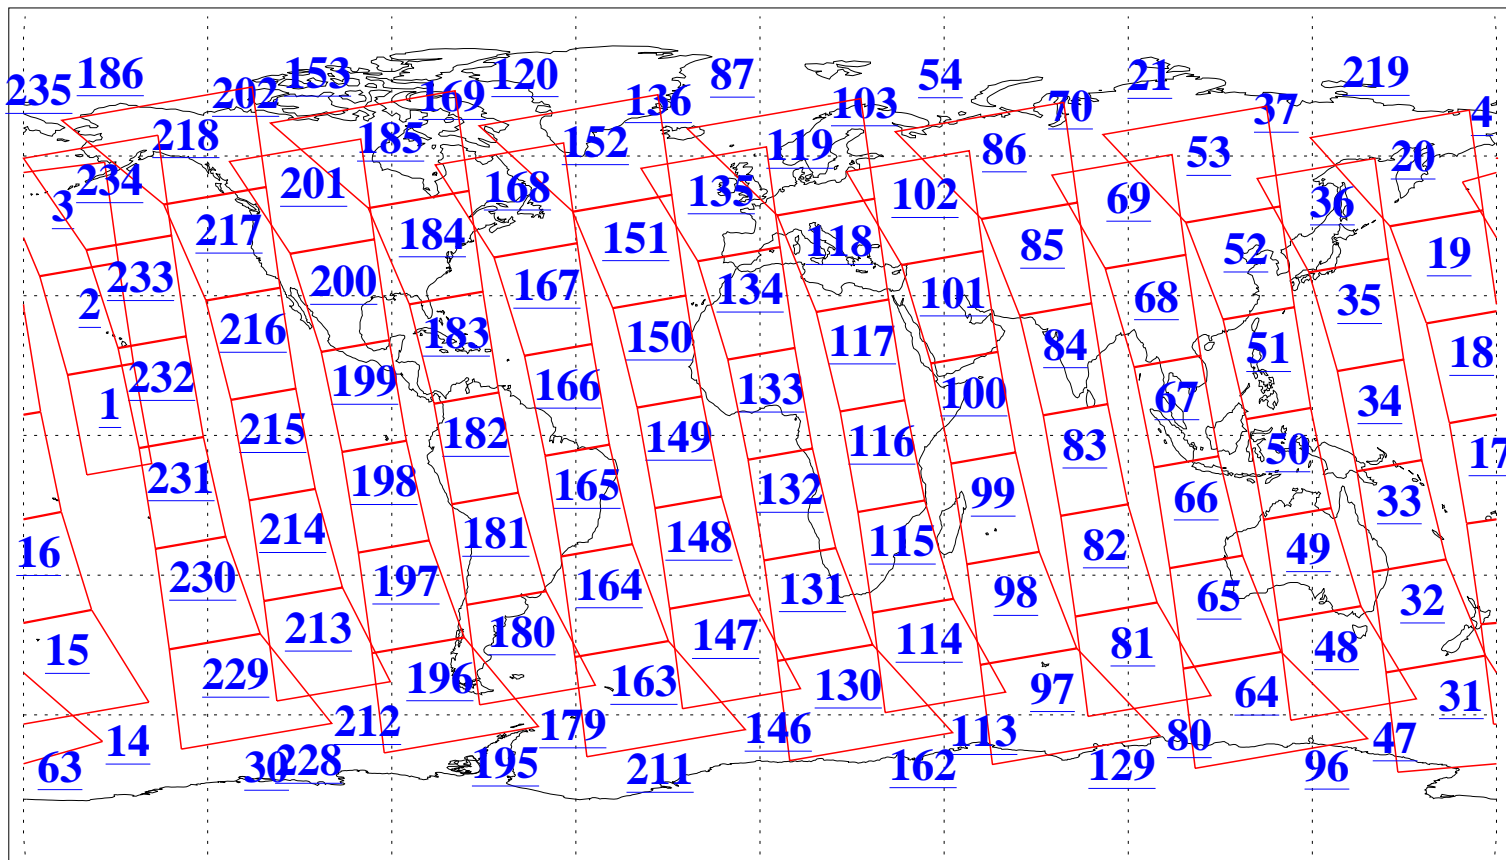

L1B Availability
AMSU Granules: 240
HSB Granules: 0
AIRS Granules: 240

7 Dec 2006
DoY 341
Aqua Day 1678
Granules: 1 to 120

Granules: 121 to 240

Legend: AMSU Available, HSB Available, AIRS Available

L1B Availability
AMSU Granules: 240
HSB Granules: 0
AIRS Granules: 240

7 Dec 2006
DoY 341
Aqua Day 1678
Ascending Granules

Descending Granules

Legend: AMSU Available, HSB Available, AIRS Available

L1B Availability
 AMSU Granules: 240
 HSB Granules: 0
 AIRS Granules: 240

7 Dec 2006
 DoY 341
 Aqua Day 1678

Northern Hemisphere Granules

Southern Hemisphere Granules

Legend: AMSU Available, HSB Available, AIRS Available