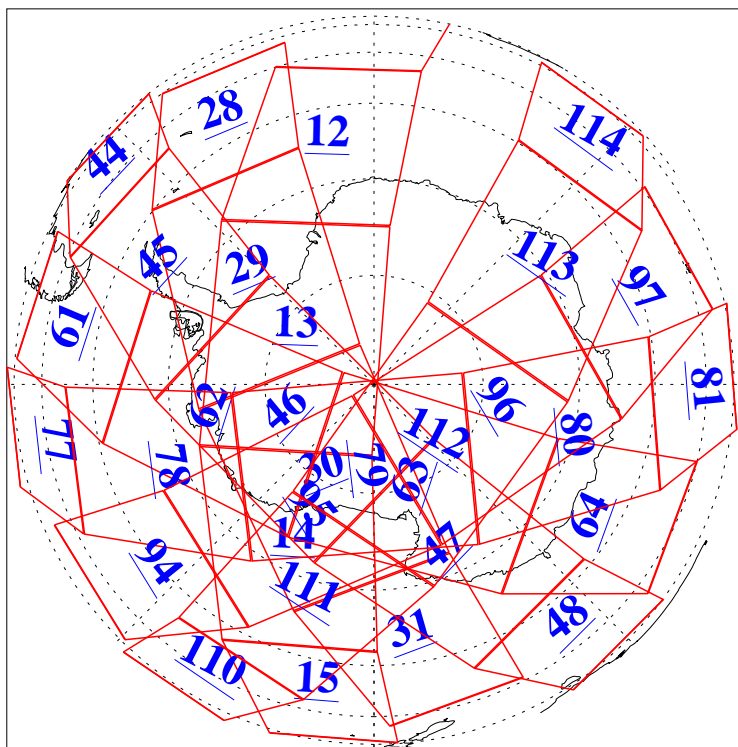

L1B Availability
AMSU Granules: 240
HSB Granules: 0
AIRS Granules: 240

7 Dec 2006
DoY 341
Aqua Day 1678
Granules: 1 to 120

Granules: 121 to 240

Legend: AMSU Available, HSB Available, AIRS Available

L1B Availability
AMSU Granules: 240
HSB Granules: 0
AIRS Granules: 240

7 Dec 2006
DoY 341
Aqua Day 1678
Ascending Granules

Descending Granules

Legend: AMSU Available, HSB Available, AIRS Available

L1B Availability
 AMSU Granules: 240
 HSB Granules: 0
 AIRS Granules: 240

7 Dec 2006
 DoY 341
 Aqua Day 1678

Northern Hemisphere Granules

Southern Hemisphere Granules

Legend: AMSU Available, HSB Available, AIRS Available