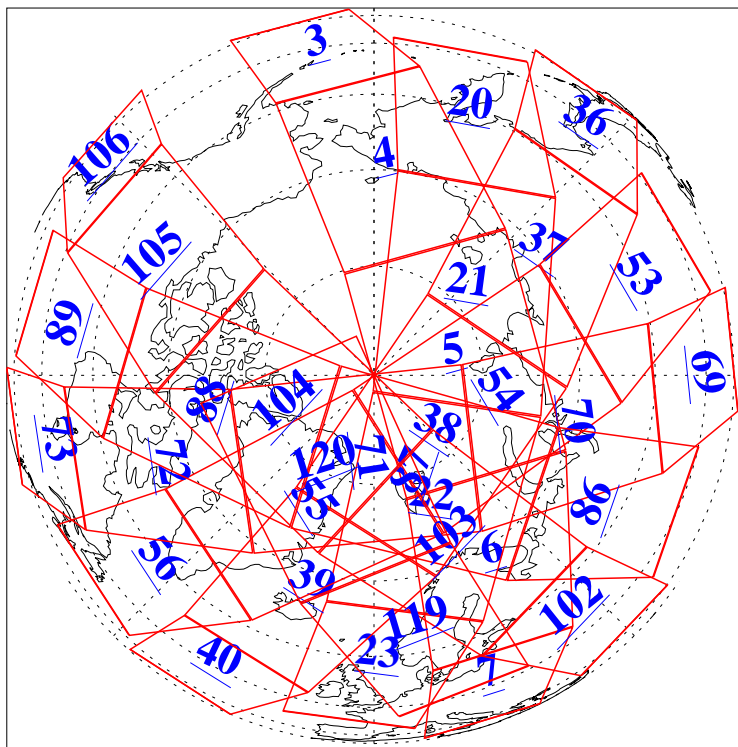

L1B Availability
AMSU Granules: 240
HSB Granules: 0
AIRS Granules: 240

7 Dec 2006
DoY 341
Aqua Day 1678
Granules: 1 to 120

Granules: 121 to 240

Legend: AMSU Available, HSB Available, AIRS Available

L1B Availability
AMSU Granules: 240
HSB Granules: 0
AIRS Granules: 240

7 Dec 2006
DoY 341
Aqua Day 1678
Ascending Granules

Descending Granules

Legend: AMSU Available, HSB Available, AIRS Available

L1B Availability
 AMSU Granules: 240
 HSB Granules: 0
 AIRS Granules: 240

7 Dec 2006
 DoY 341
 Aqua Day 1678

Northern Hemisphere Granules

Southern Hemisphere Granules

Legend: AMSU Available, HSB Available, AIRS Available