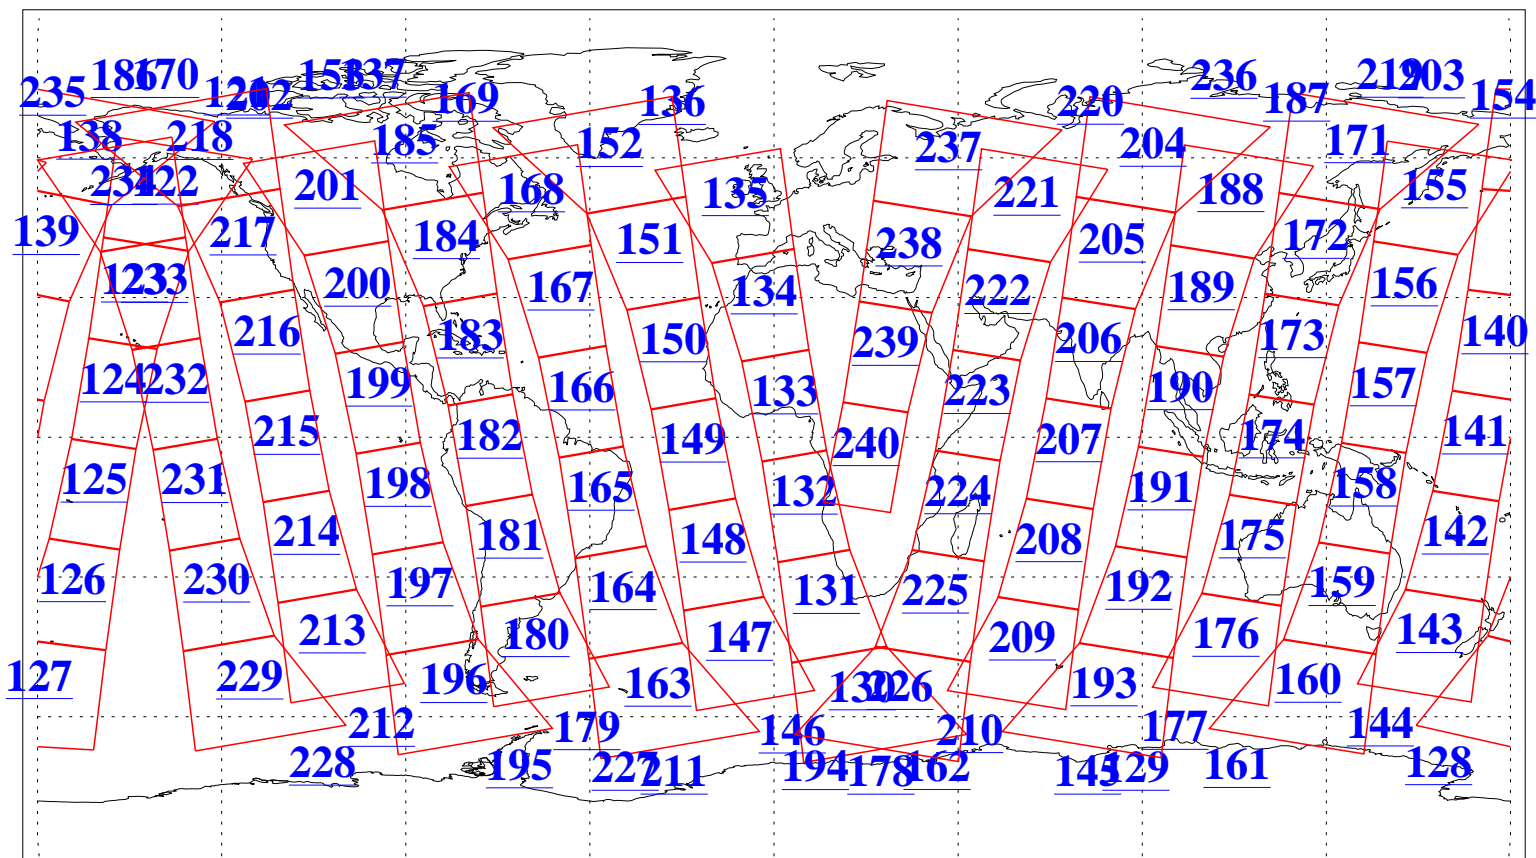

L1B Availability
AMSU Granules: 240
HSB Granules: 0
AIRS Granules: 240

7 Dec 2006
DoY 341
Aqua Day 1678
Granules: 1 to 120

Granules: 121 to 240

Legend: AMSU Available, HSB Available, AIRS Available

L1B Availability
AMSU Granules: 240
HSB Granules: 0
AIRS Granules: 240

7 Dec 2006
DoY 341
Aqua Day 1678
Ascending Granules

Descending Granules

Legend: AMSU Available, HSB Available, AIRS Available

L1B Availability
 AMSU Granules: 240
 HSB Granules: 0
 AIRS Granules: 240

7 Dec 2006
 DoY 341
 Aqua Day 1678

Northern Hemisphere Granules

Southern Hemisphere Granules

Legend: AMSU Available, HSB Available, AIRS Available