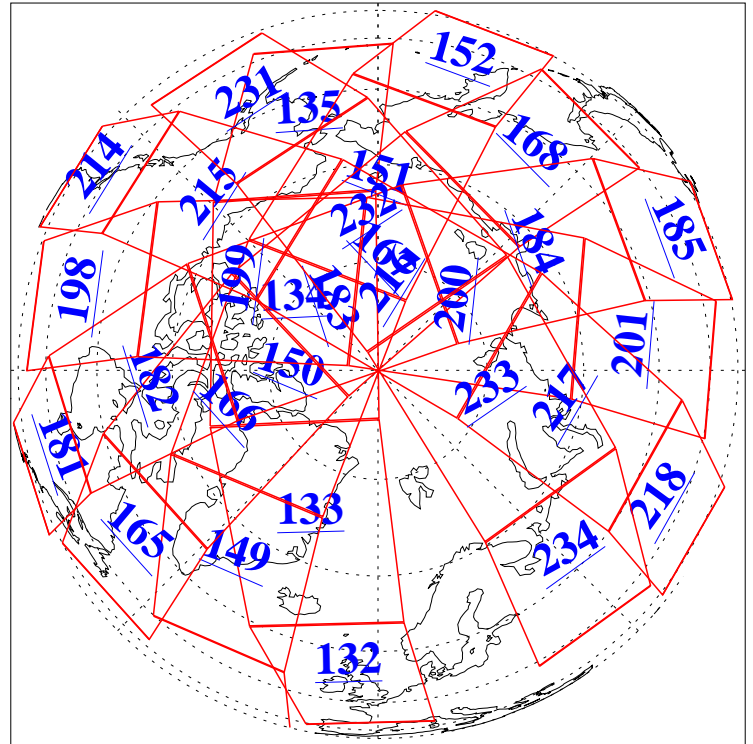

L1B Availability  
AMSU Granules: 240  
HSB Granules: 0  
AIRS Granules: 240

2 Dec 2006  
DoY 336  
Aqua Day 1673  
Granules: 1 to 120

Granules: 121 to 240

Legend: AMSU Available, HSB Available, AIRS Available

L1B Availability  
AMSU Granules: 240  
HSB Granules: 0  
AIRS Granules: 240

2 Dec 2006  
DoY 336  
Aqua Day 1673

Ascending Granules

Descending Granules

Legend: AMSU Available, HSB Available, AIRS Available

L1B Availability  
 AMSU Granules: 240  
 HSB Granules: 0  
 AIRS Granules: 240

2 Dec 2006  
 DoY 336  
 Aqua Day 1673

Northern Hemisphere Granules

Southern Hemisphere Granules

Legend: AMSU Available, HSB Available, AIRS Available