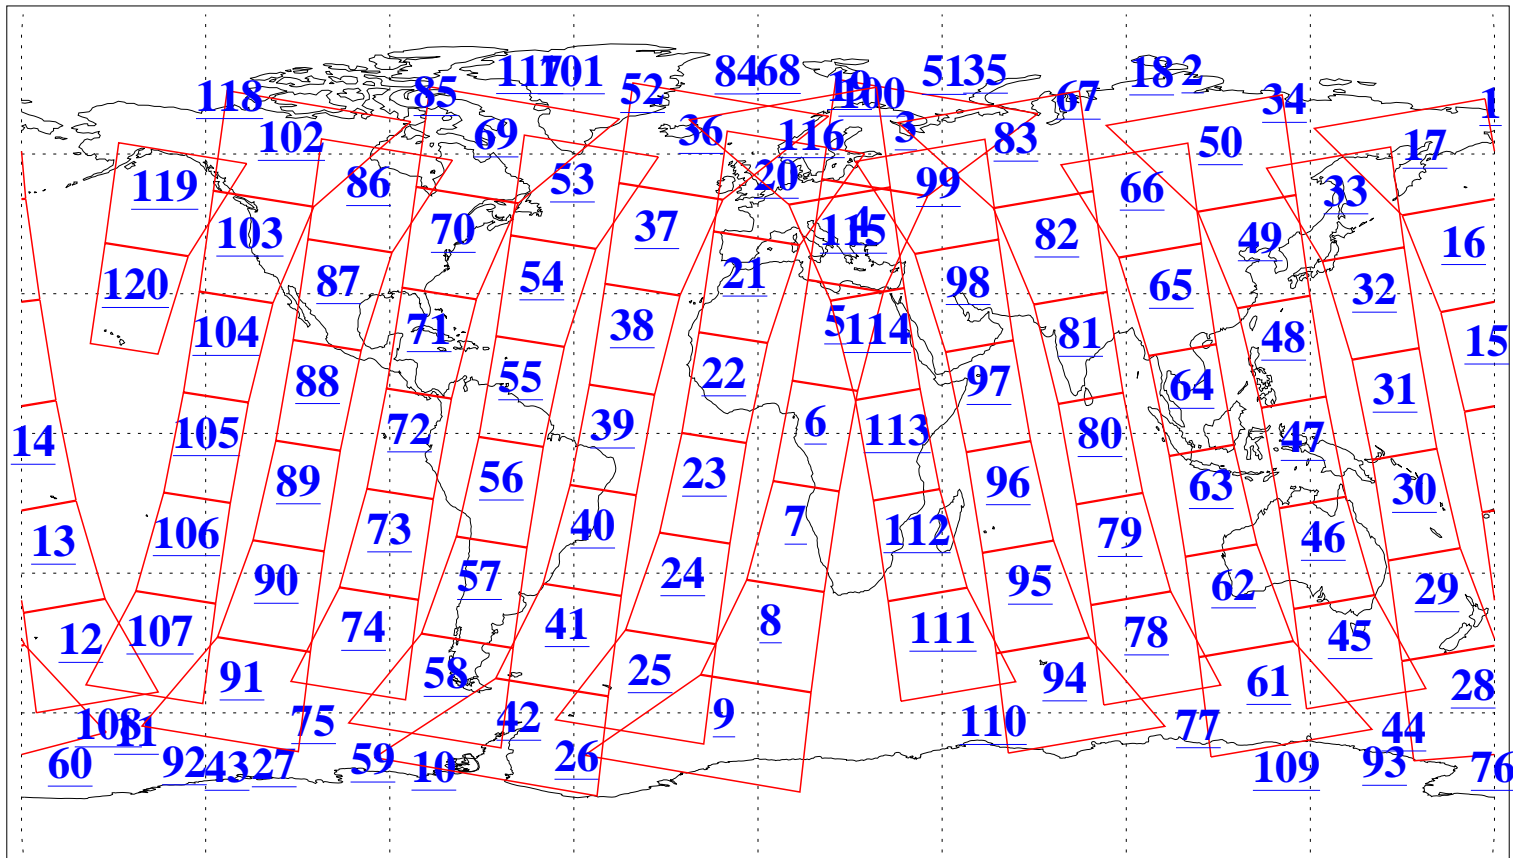

L1B Availability  
AMSU Granules: 240  
HSB Granules: 0  
AIRS Granules: 240

2 Dec 2006  
DoY 336  
Aqua Day 1673  
Granules: 1 to 120

Granules: 121 to 240

Legend: AMSU Available, HSB Available, AIRS Available

L1B Availability  
AMSU Granules: 240  
HSB Granules: 0  
AIRS Granules: 240

2 Dec 2006  
DoY 336  
Aqua Day 1673

Ascending Granules

Descending Granules

Legend: AMSU Available, HSB Available, AIRS Available

L1B Availability  
 AMSU Granules: 240  
 HSB Granules: 0  
 AIRS Granules: 240

2 Dec 2006  
 DoY 336  
 Aqua Day 1673

Northern Hemisphere Granules

Southern Hemisphere Granules

Legend: AMSU Available, HSB Available, AIRS Available