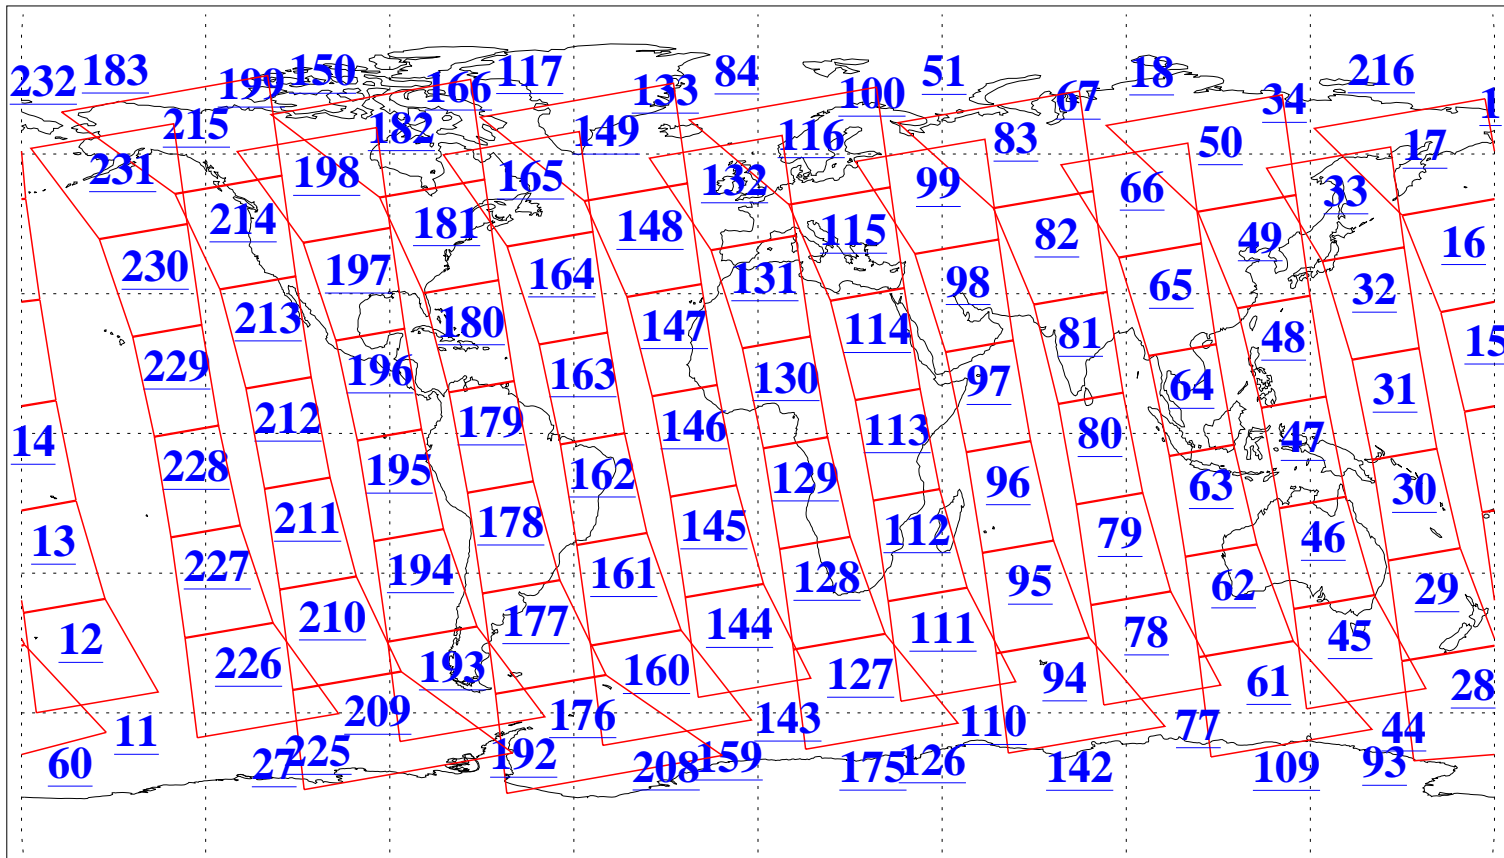

L1B Availability  
AMSU Granules: 240  
HSB Granules: 0  
AIRS Granules: 240

2 Dec 2006  
DoY 336  
Aqua Day 1673  
Granules: 1 to 120

Granules: 121 to 240

Legend: AMSU Available, HSB Available, AIRS Available

L1B Availability  
AMSU Granules: 240  
HSB Granules: 0  
AIRS Granules: 240

2 Dec 2006  
DoY 336  
Aqua Day 1673

Ascending Granules

Descending Granules

Legend: AMSU Available, HSB Available, AIRS Available

L1B Availability  
 AMSU Granules: 240  
 HSB Granules: 0  
 AIRS Granules: 240

2 Dec 2006  
 DoY 336  
 Aqua Day 1673

Northern Hemisphere Granules

Southern Hemisphere Granules

Legend: AMSU Available, HSB Available, AIRS Available