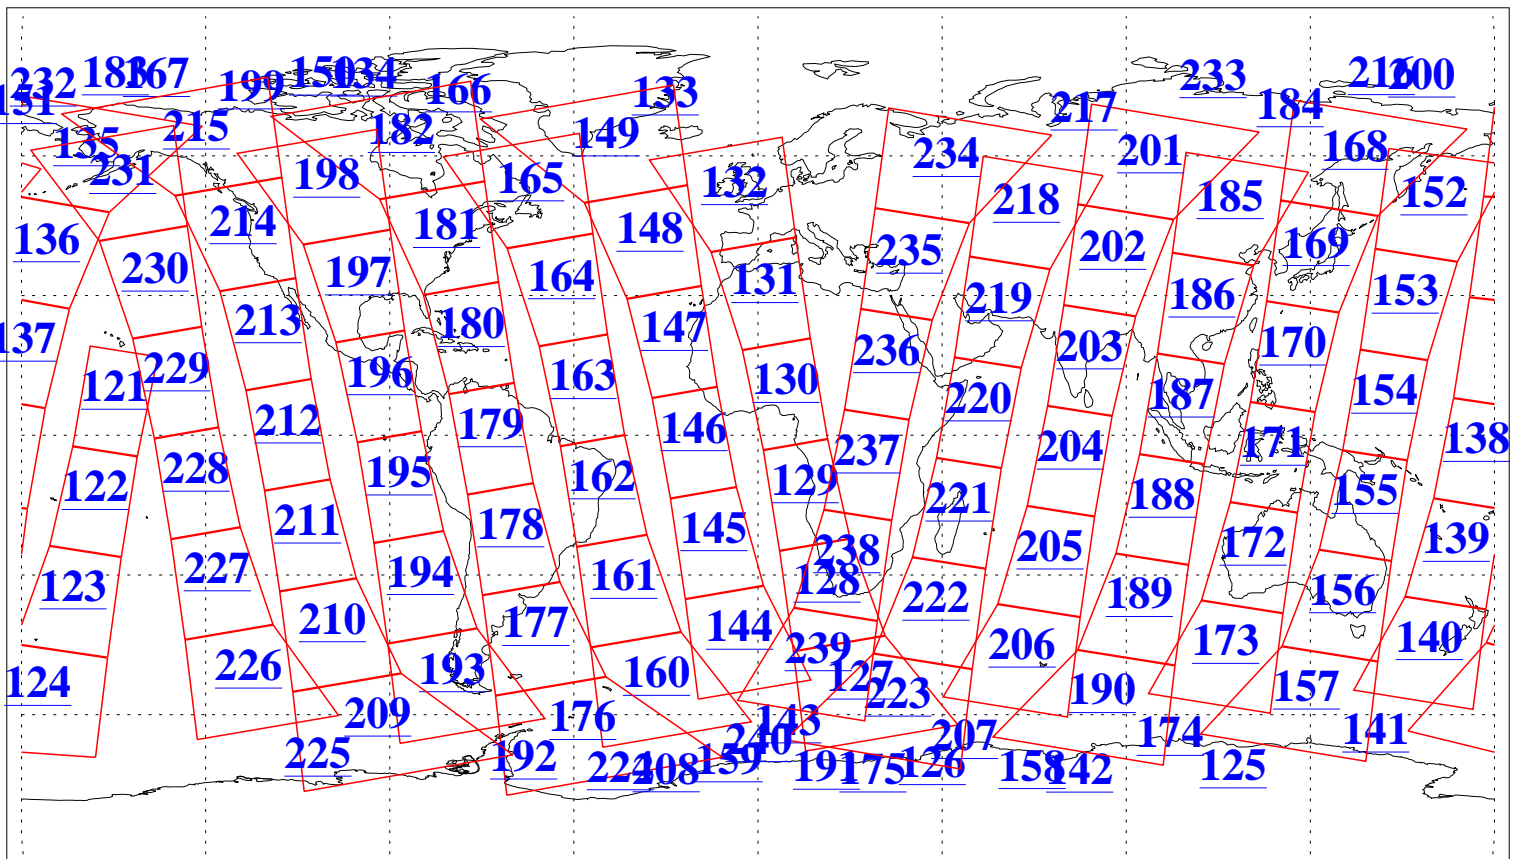

L1B Availability  
AMSU Granules: 240  
HSB Granules: 0  
AIRS Granules: 240

2 Dec 2006  
DoY 336  
Aqua Day 1673  
Granules: 1 to 120

Granules: 121 to 240

Legend: AMSU Available, HSB Available, AIRS Available

L1B Availability  
AMSU Granules: 240  
HSB Granules: 0  
AIRS Granules: 240

2 Dec 2006  
DoY 336  
Aqua Day 1673

Ascending Granules

Descending Granules

Legend: AMSU Available, HSB Available, AIRS Available

L1B Availability  
 AMSU Granules: 240  
 HSB Granules: 0  
 AIRS Granules: 240

2 Dec 2006  
 DoY 336  
 Aqua Day 1673

Northern Hemisphere Granules

Southern Hemisphere Granules

Legend: AMSU Available, HSB Available, AIRS Available