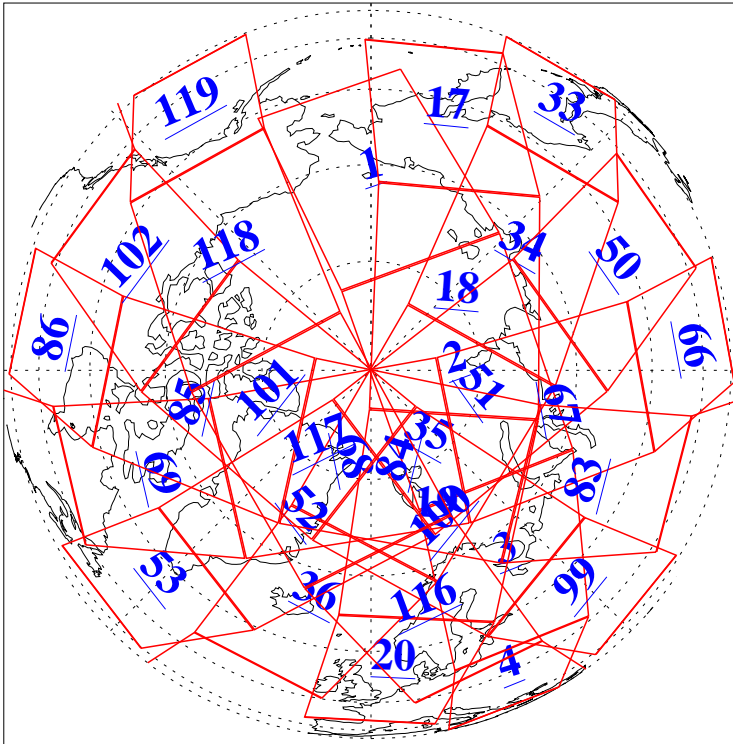

L1B Availability  
AMSU Granules: 240  
HSB Granules: 0  
AIRS Granules: 240

2 Dec 2006  
DoY 336  
Aqua Day 1673  
Granules: 1 to 120

Granules: 121 to 240

Legend: AMSU Available, HSB Available, AIRS Available

L1B Availability  
AMSU Granules: 240  
HSB Granules: 0  
AIRS Granules: 240

2 Dec 2006  
DoY 336  
Aqua Day 1673

Ascending Granules

Descending Granules

Legend: AMSU Available, HSB Available, AIRS Available

L1B Availability  
 AMSU Granules: 240  
 HSB Granules: 0  
 AIRS Granules: 240

2 Dec 2006  
 DoY 336  
 Aqua Day 1673

Northern Hemisphere Granules

Southern Hemisphere Granules

Legend: AMSU Available, HSB Available, AIRS Available