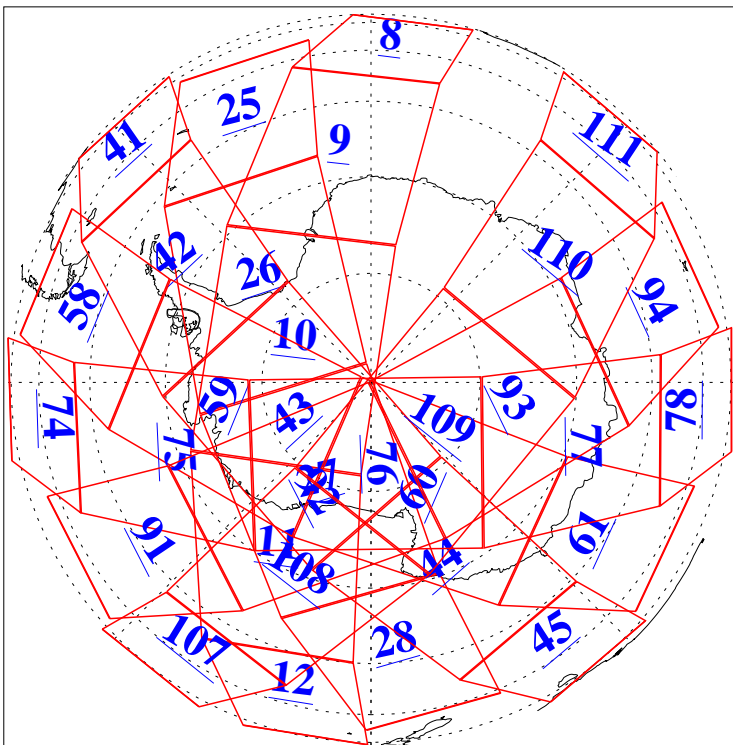

L1B Availability  
AMSU Granules: 240  
HSB Granules: 0  
AIRS Granules: 240

2 Dec 2006  
DoY 336  
Aqua Day 1673  
Granules: 1 to 120

Granules: 121 to 240

Legend: AMSU Available, HSB Available, AIRS Available

L1B Availability  
AMSU Granules: 240  
HSB Granules: 0  
AIRS Granules: 240

2 Dec 2006  
DoY 336  
Aqua Day 1673

Ascending Granules

Descending Granules

Legend: AMSU Available, HSB Available, AIRS Available

L1B Availability  
 AMSU Granules: 240  
 HSB Granules: 0  
 AIRS Granules: 240

2 Dec 2006  
 DoY 336  
 Aqua Day 1673

Northern Hemisphere Granules

Southern Hemisphere Granules

Legend: AMSU Available, HSB Available, AIRS Available