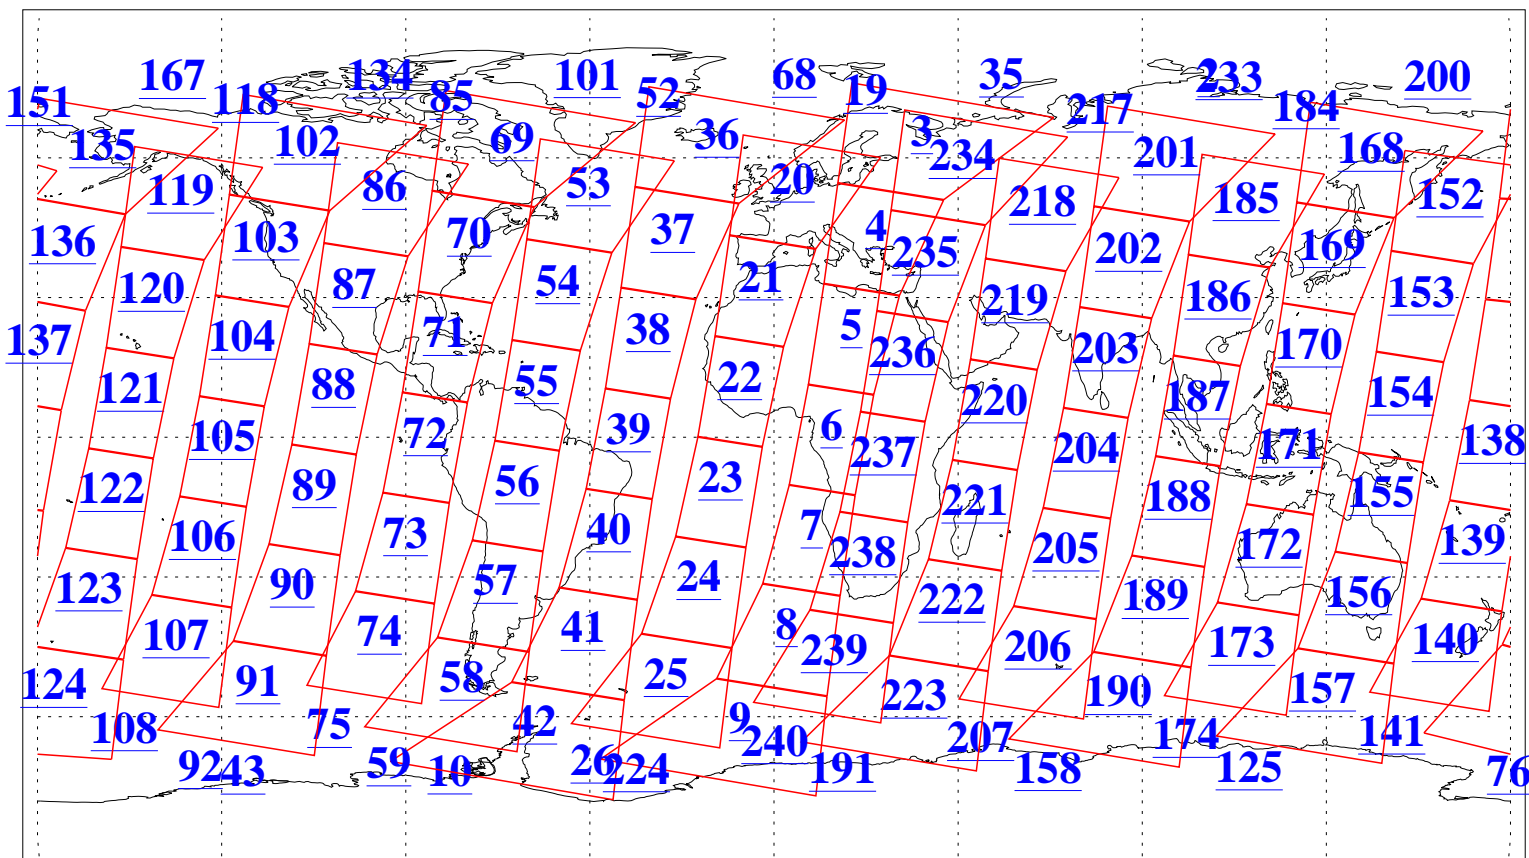

L1B Availability  
AMSU Granules: 240  
HSB Granules: 0  
AIRS Granules: 240

2 Dec 2006  
DoY 336  
Aqua Day 1673  
Granules: 1 to 120

Granules: 121 to 240

Legend: AMSU Available, HSB Available, AIRS Available

L1B Availability  
AMSU Granules: 240  
HSB Granules: 0  
AIRS Granules: 240

2 Dec 2006  
DoY 336  
Aqua Day 1673

Ascending Granules

Descending Granules

Legend: AMSU Available, HSB Available, AIRS Available

L1B Availability  
 AMSU Granules: 240  
 HSB Granules: 0  
 AIRS Granules: 240

2 Dec 2006  
 DoY 336  
 Aqua Day 1673

Northern Hemisphere Granules

Southern Hemisphere Granules

Legend: AMSU Available, HSB Available, AIRS Available