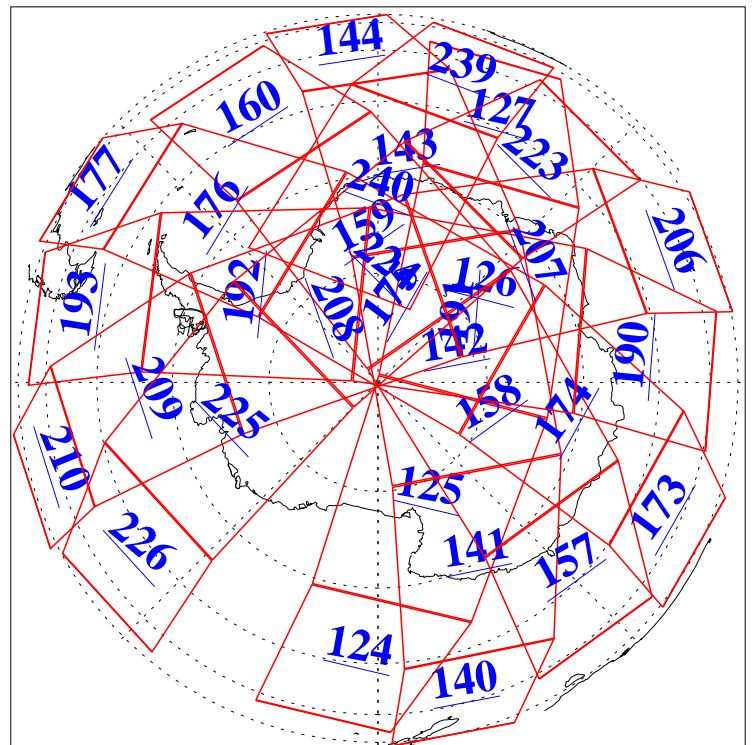

L1B Availability  
AMSU Granules: 240  
HSB Granules: 0  
AIRS Granules: 240

2 Dec 2006  
DoY 336  
Aqua Day 1673  
Granules: 1 to 120

Granules: 121 to 240

Legend: AMSU Available, HSB Available, AIRS Available

L1B Availability  
AMSU Granules: 240  
HSB Granules: 0  
AIRS Granules: 240

2 Dec 2006  
DoY 336  
Aqua Day 1673

Ascending Granules

Descending Granules

Legend: AMSU Available, HSB Available, AIRS Available

L1B Availability  
 AMSU Granules: 240  
 HSB Granules: 0  
 AIRS Granules: 240

2 Dec 2006  
 DoY 336  
 Aqua Day 1673

Northern Hemisphere Granules

Southern Hemisphere Granules

Legend: AMSU Available, HSB Available, AIRS Available