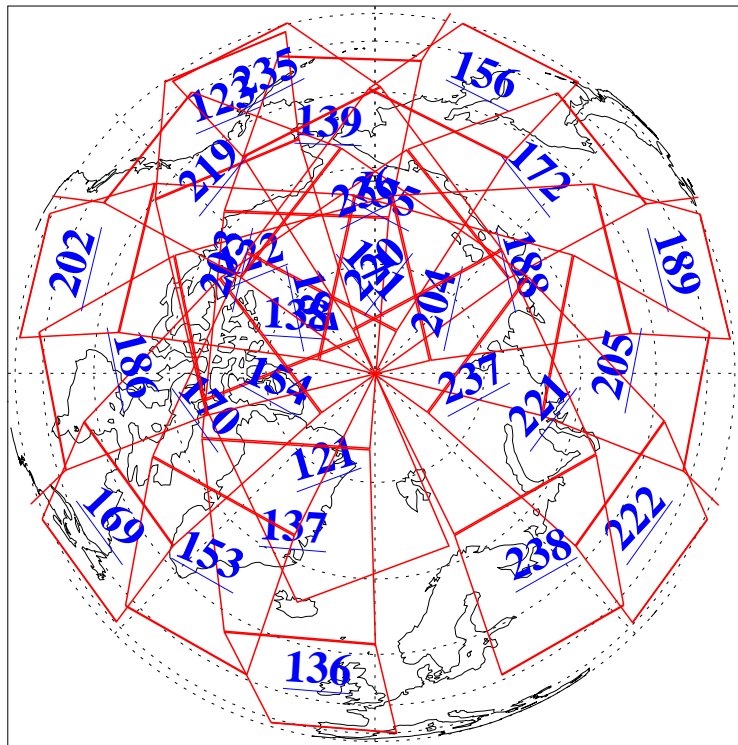

28 Nov 2006
DoY 332
Aqua Day 1669
Ascending Granules

Descending Granules

Legend: AMSU Available, HSB Available, AIRS Available

L1B Availability
 AMSU Granules: 240
 HSB Granules: 0
 AIRS Granules: 240

28 Nov 2006
 DoY 332
 Aqua Day 1669

Northern Hemisphere Granules

Southern Hemisphere Granules

Legend: AMSU Available, HSB Available, AIRS Available