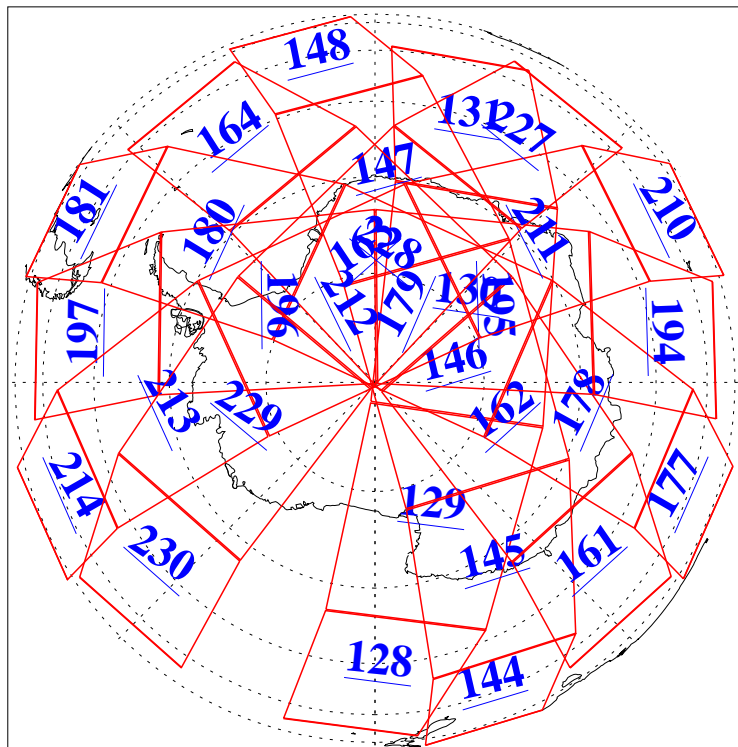

Legend: AMSU Available, HSB Available, AIRS Available