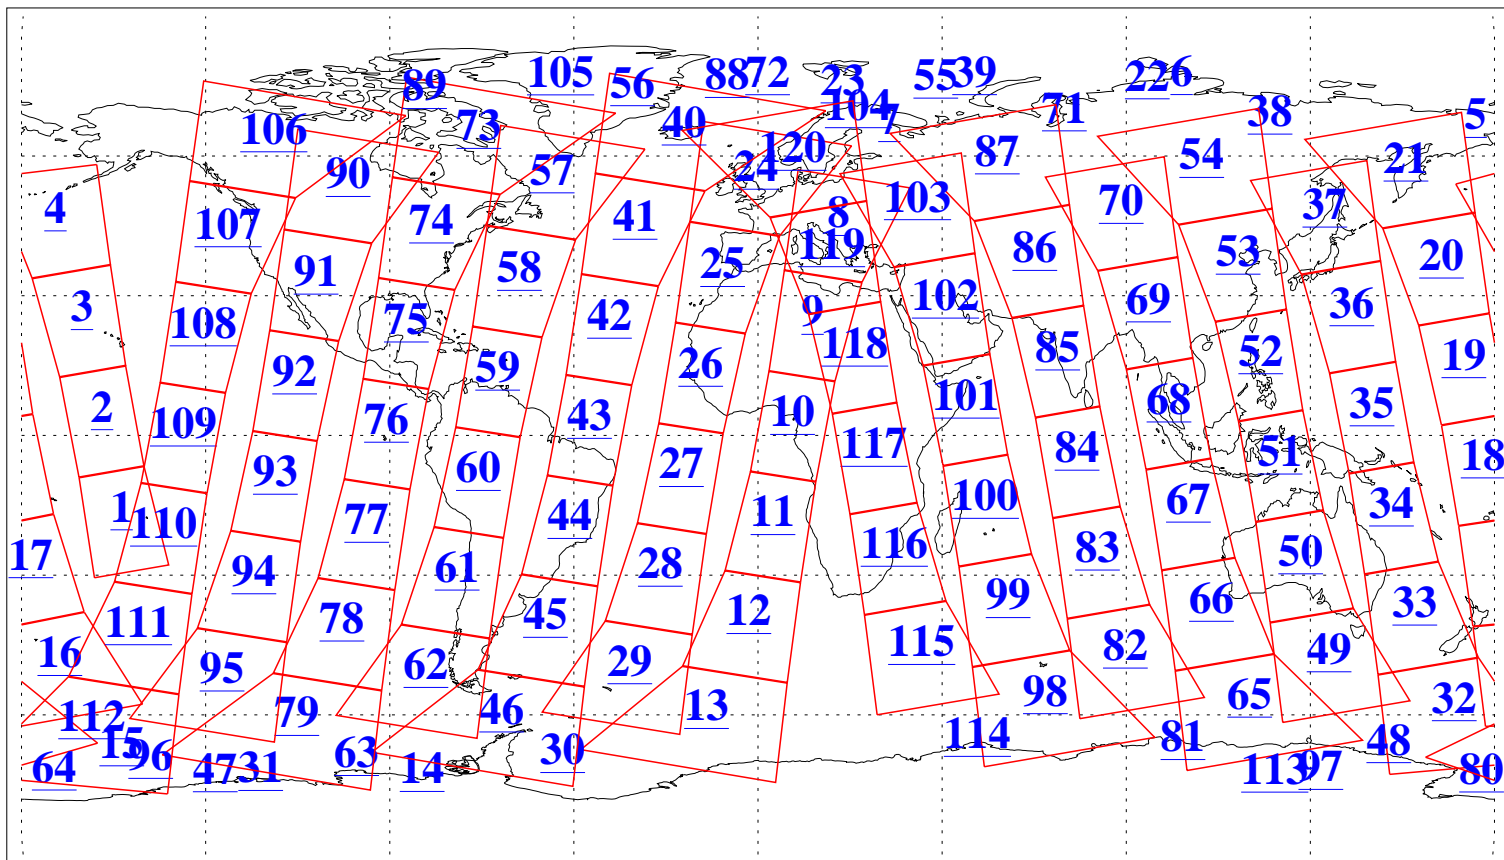

L1B Availability
AMSU Granules: 240
HSB Granules: 0
AIRS Granules: 240

28 Nov 2006
DoY 332
Aqua Day 1669
Granules: 1 to 120

Granules: 121 to 240

Legend: AMSU Available, HSB Available, AIRS Available

L1B Availability
AMSU Granules: 240
HSB Granules: 0
AIRS Granules: 240

28 Nov 2006
DoY 332
Aqua Day 1669
Ascending Granules

Descending Granules

Legend: AMSU Available, HSB Available, AIRS Available

L1B Availability
 AMSU Granules: 240
 HSB Granules: 0
 AIRS Granules: 240

28 Nov 2006
 DoY 332
 Aqua Day 1669

Northern Hemisphere Granules

Southern Hemisphere Granules

Legend: AMSU Available, HSB Available, AIRS Available