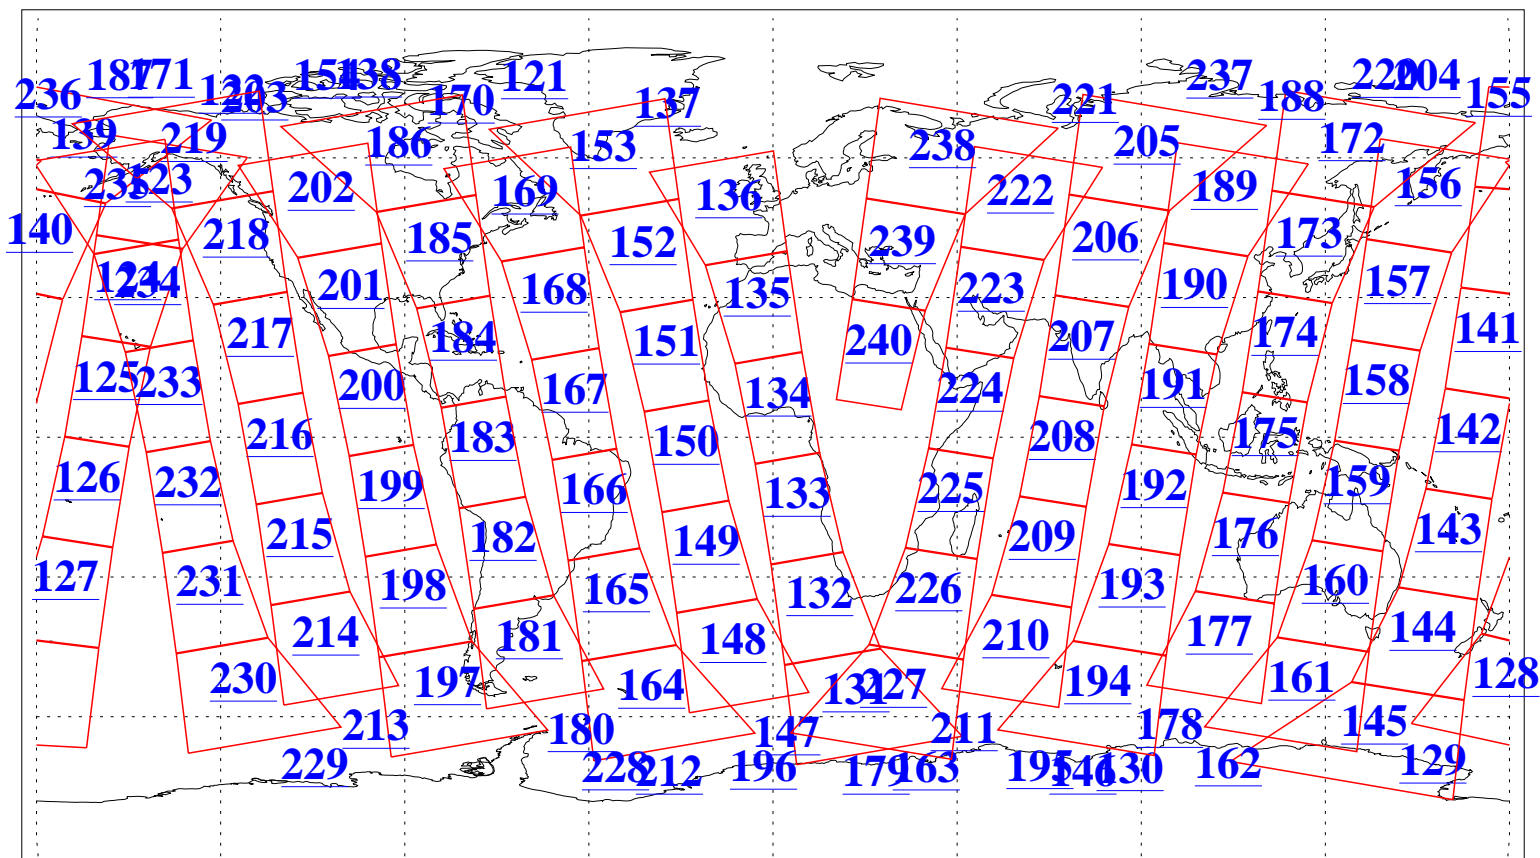

L1B Availability
AMSU Granules: 240
HSB Granules: 0
AIRS Granules: 240

28 Nov 2006
DoY 332
Aqua Day 1669
Granules: 1 to 120

Granules: 121 to 240

Legend: AMSU Available, HSB Available, AIRS Available

L1B Availability
AMSU Granules: 240
HSB Granules: 0
AIRS Granules: 240

28 Nov 2006
DoY 332
Aqua Day 1669
Ascending Granules

Descending Granules

Legend: AMSU Available, HSB Available, AIRS Available

L1B Availability
 AMSU Granules: 240
 HSB Granules: 0
 AIRS Granules: 240

28 Nov 2006
 DoY 332
 Aqua Day 1669

Northern Hemisphere Granules

Southern Hemisphere Granules

Legend: AMSU Available, HSB Available, AIRS Available