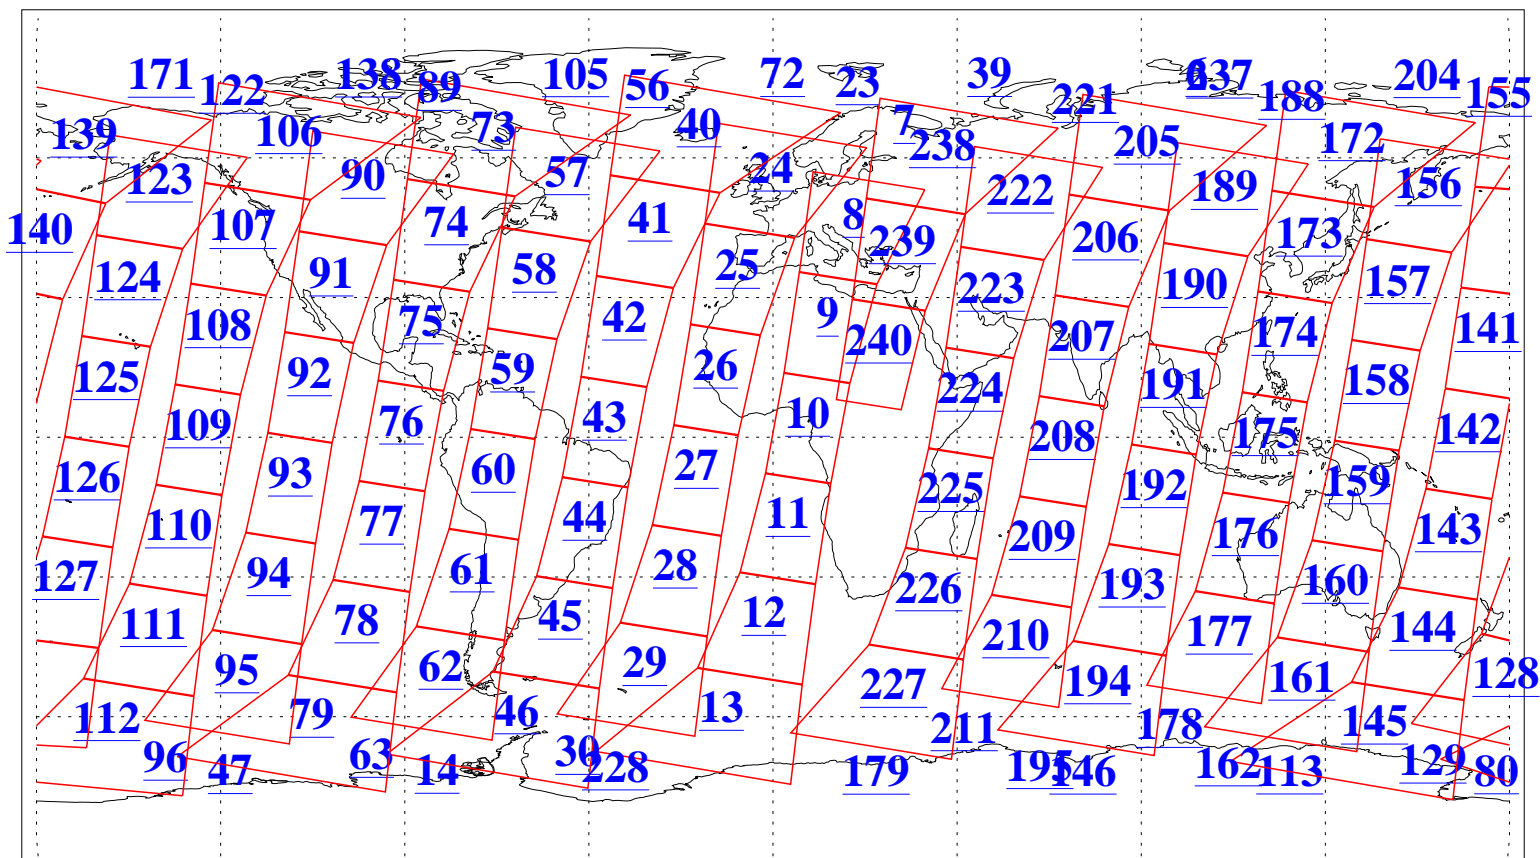

L1B Availability
AMSU Granules: 240
HSB Granules: 0
AIRS Granules: 240

28 Nov 2006
DoY 332
Aqua Day 1669
Granules: 1 to 120

Granules: 121 to 240

Legend: AMSU Available, HSB Available, AIRS Available

L1B Availability
AMSU Granules: 240
HSB Granules: 0
AIRS Granules: 240

28 Nov 2006
DoY 332
Aqua Day 1669
Ascending Granules

Descending Granules

Legend: AMSU Available, HSB Available, AIRS Available

L1B Availability
 AMSU Granules: 240
 HSB Granules: 0
 AIRS Granules: 240

28 Nov 2006
 DoY 332
 Aqua Day 1669

Northern Hemisphere Granules

Southern Hemisphere Granules

Legend: AMSU Available, HSB Available, AIRS Available