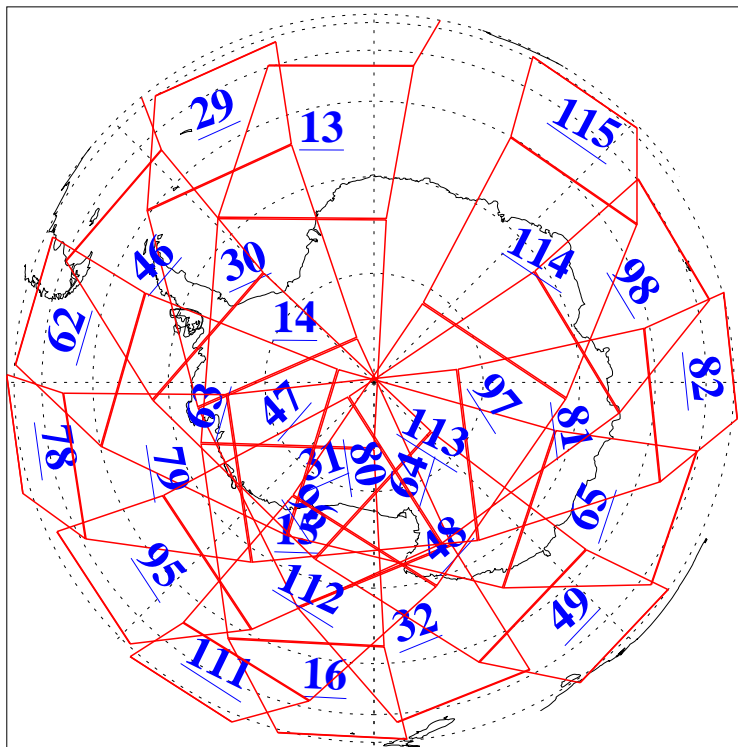

L1B Availability
AMSU Granules: 240
HSB Granules: 0
AIRS Granules: 240

28 Nov 2006
DoY 332
Aqua Day 1669
Granules: 1 to 120

Granules: 121 to 240

Legend: AMSU Available, HSB Available, AIRS Available

L1B Availability
AMSU Granules: 240
HSB Granules: 0
AIRS Granules: 240

28 Nov 2006
DoY 332
Aqua Day 1669
Ascending Granules

Descending Granules

Legend: AMSU Available, HSB Available, AIRS Available

L1B Availability
 AMSU Granules: 240
 HSB Granules: 0
 AIRS Granules: 240

28 Nov 2006
 DoY 332
 Aqua Day 1669

Northern Hemisphere Granules

Southern Hemisphere Granules

Legend: AMSU Available, HSB Available, AIRS Available