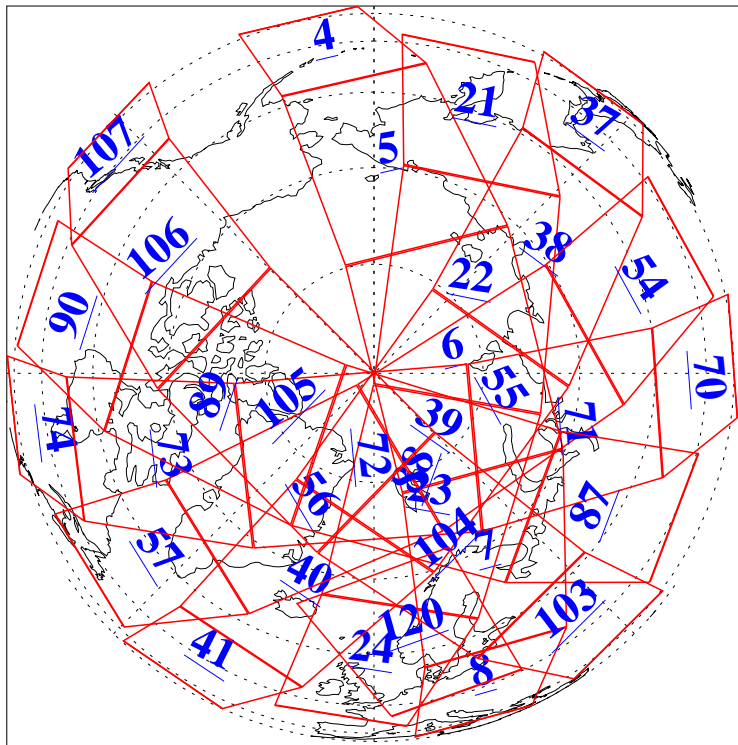

L1B Availability
AMSU Granules: 240
HSB Granules: 0
AIRS Granules: 240

28 Nov 2006
DoY 332
Aqua Day 1669
Granules: 1 to 120

Granules: 121 to 240

Legend: AMSU Available, HSB Available, AIRS Available

L1B Availability
AMSU Granules: 240
HSB Granules: 0
AIRS Granules: 240

28 Nov 2006
DoY 332
Aqua Day 1669
Ascending Granules

Descending Granules

Legend: AMSU Available, HSB Available, AIRS Available

L1B Availability
 AMSU Granules: 240
 HSB Granules: 0
 AIRS Granules: 240

28 Nov 2006
 DoY 332
 Aqua Day 1669

Northern Hemisphere Granules

Southern Hemisphere Granules

Legend: AMSU Available, HSB Available, AIRS Available