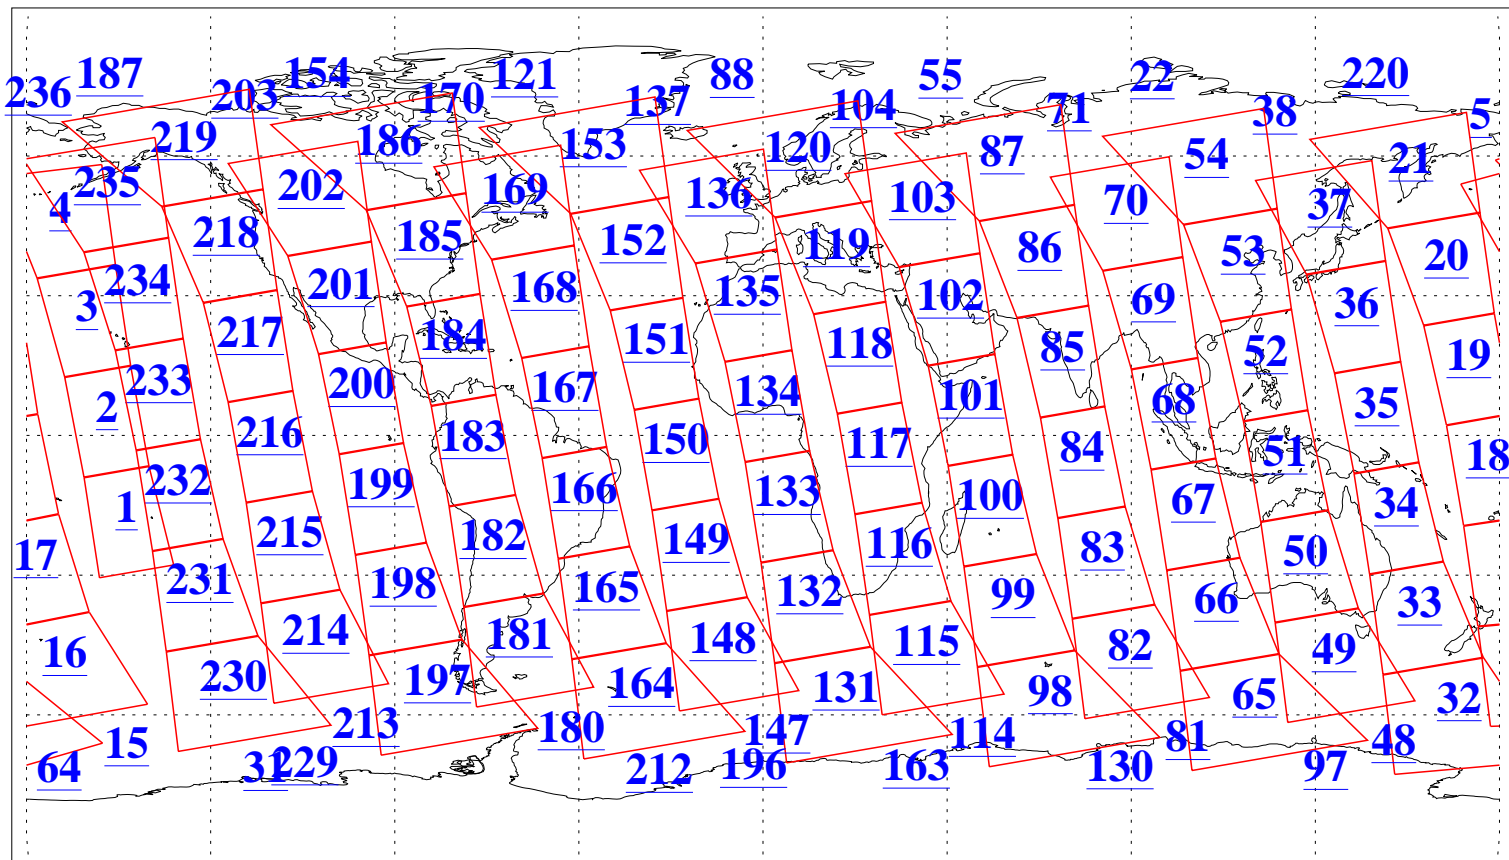

L1B Availability
AMSU Granules: 240
HSB Granules: 0
AIRS Granules: 240

28 Nov 2006
DoY 332
Aqua Day 1669
Granules: 1 to 120

Granules: 121 to 240

Legend: AMSU Available, HSB Available, AIRS Available

L1B Availability
AMSU Granules: 240
HSB Granules: 0
AIRS Granules: 240

28 Nov 2006
DoY 332
Aqua Day 1669
Ascending Granules

Descending Granules

Legend: AMSU Available, HSB Available, AIRS Available

L1B Availability
 AMSU Granules: 240
 HSB Granules: 0
 AIRS Granules: 240

28 Nov 2006
 DoY 332
 Aqua Day 1669

Northern Hemisphere Granules

Southern Hemisphere Granules

Legend: AMSU Available, HSB Available, AIRS Available