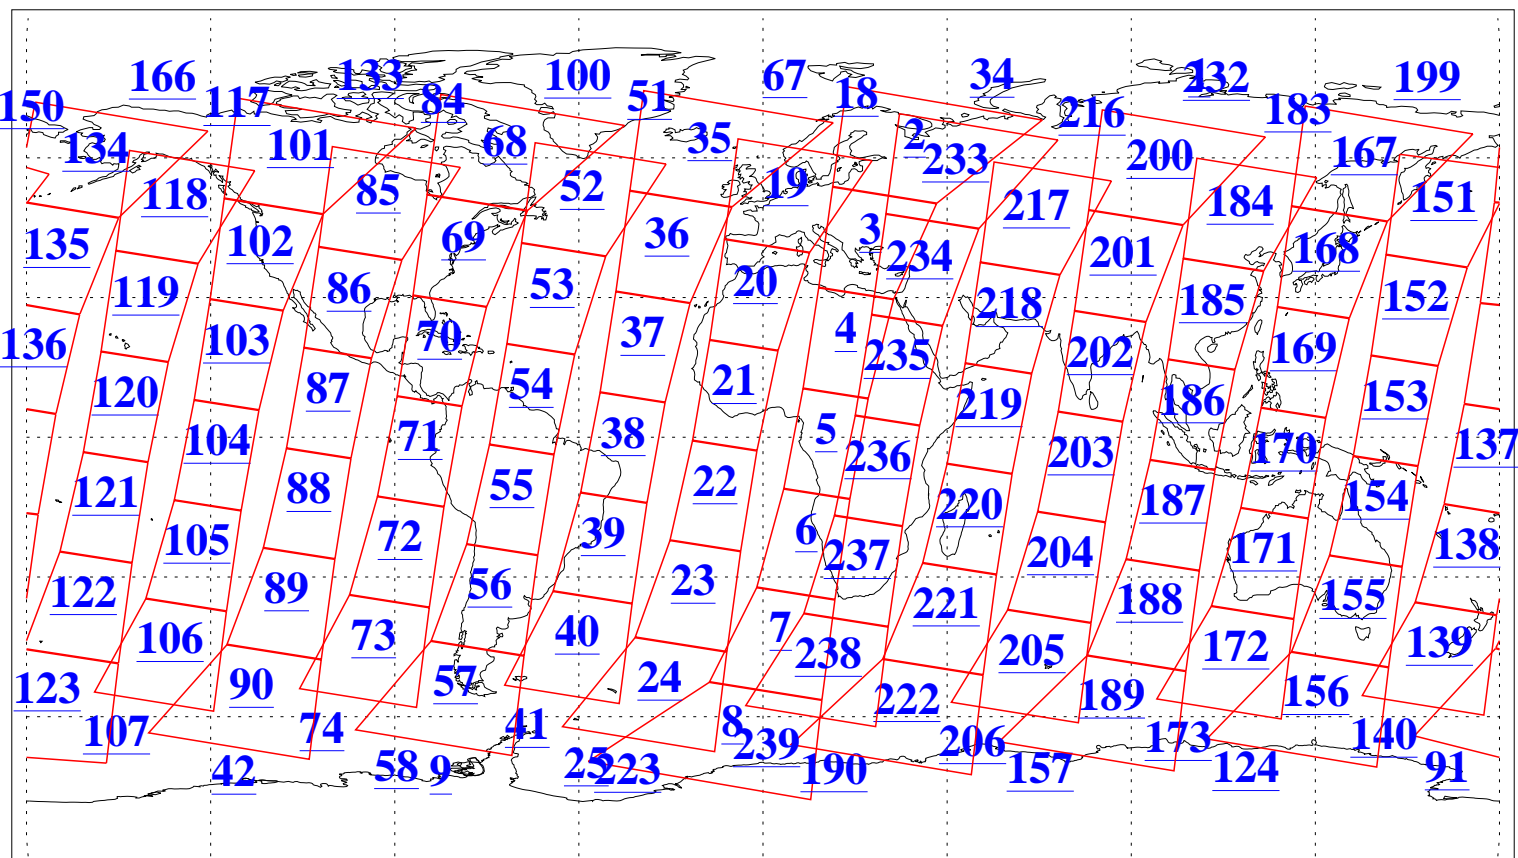

L1B Availability  
AMSU Granules: 240  
HSB Granules: 0  
AIRS Granules: 240

25 Nov 2006  
DoY 329  
Aqua Day 1666  
Granules: 1 to 120

Granules: 121 to 240

Legend: AMSU Available, HSB Available, AIRS Available

L1B Availability  
AMSU Granules: 240  
HSB Granules: 0  
AIRS Granules: 240

25 Nov 2006  
DoY 329  
Aqua Day 1666

Ascending Granules

Descending Granules

Legend: AMSU Available, HSB Available, AIRS Available

L1B Availability  
 AMSU Granules: 240  
 HSB Granules: 0  
 AIRS Granules: 240

25 Nov 2006  
 DoY 329  
 Aqua Day 1666

Northern Hemisphere Granules

Southern Hemisphere Granules

Legend: AMSU Available, HSB Available, AIRS Available