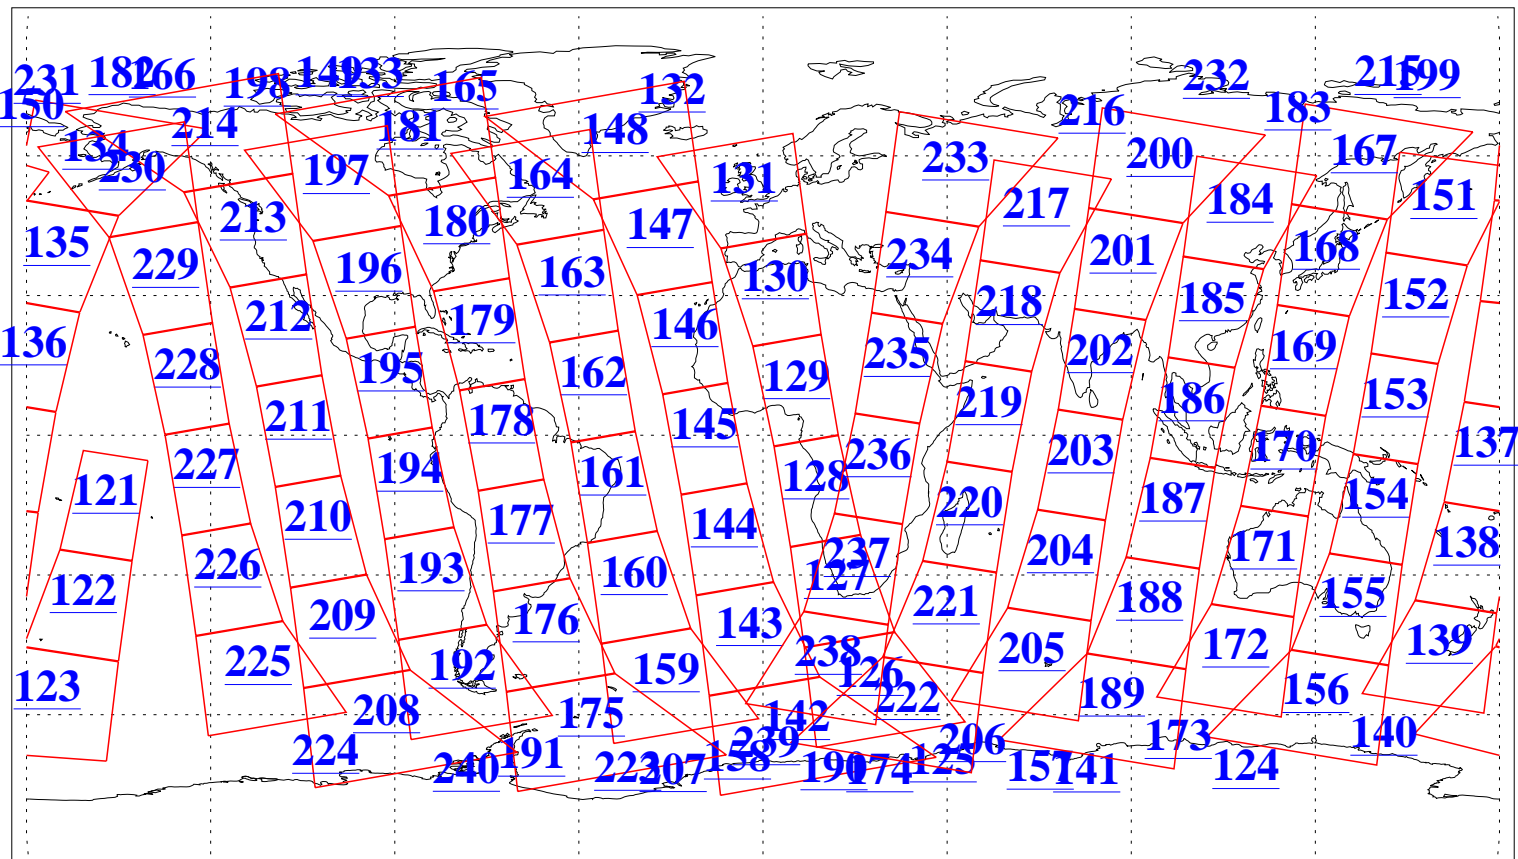

L1B Availability  
AMSU Granules: 240  
HSB Granules: 0  
AIRS Granules: 240

25 Nov 2006  
DoY 329  
Aqua Day 1666  
Granules: 1 to 120

Granules: 121 to 240

Legend: AMSU Available, HSB Available, AIRS Available

L1B Availability  
AMSU Granules: 240  
HSB Granules: 0  
AIRS Granules: 240

25 Nov 2006  
DoY 329  
Aqua Day 1666

Ascending Granules

Descending Granules

Legend: AMSU Available, HSB Available, AIRS Available

L1B Availability  
 AMSU Granules: 240  
 HSB Granules: 0  
 AIRS Granules: 240

25 Nov 2006  
 DoY 329  
 Aqua Day 1666

Northern Hemisphere Granules

Southern Hemisphere Granules

Legend: AMSU Available, HSB Available, AIRS Available