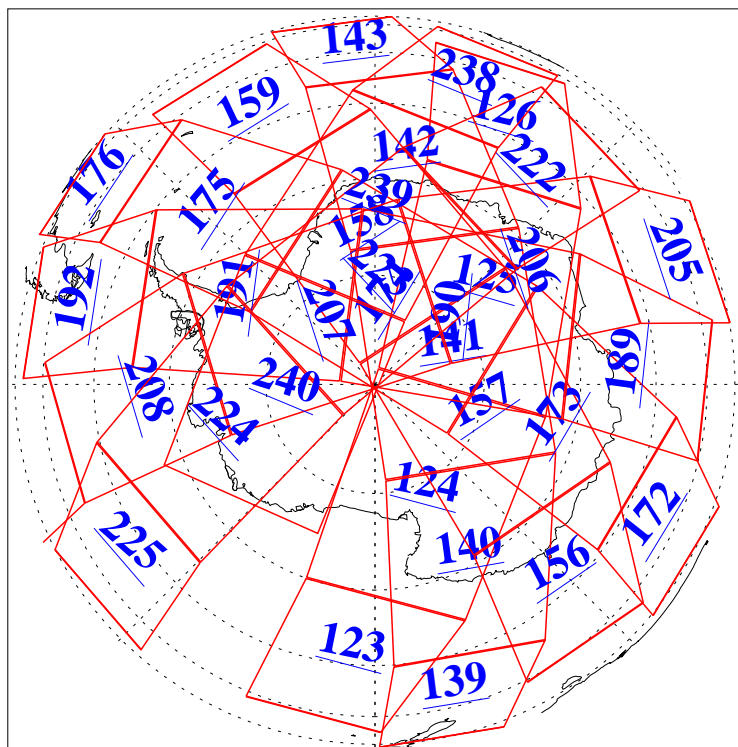

L1B Availability  
AMSU Granules: 240  
HSB Granules: 0  
AIRS Granules: 240

25 Nov 2006  
DoY 329  
Aqua Day 1666  
Granules: 1 to 120

Granules: 121 to 240

Legend: AMSU Available, HSB Available, AIRS Available

L1B Availability  
AMSU Granules: 240  
HSB Granules: 0  
AIRS Granules: 240

25 Nov 2006  
DoY 329  
Aqua Day 1666

Ascending Granules

Descending Granules

Legend: AMSU Available, HSB Available, AIRS Available

L1B Availability  
 AMSU Granules: 240  
 HSB Granules: 0  
 AIRS Granules: 240

25 Nov 2006  
 DoY 329  
 Aqua Day 1666

Northern Hemisphere Granules

Southern Hemisphere Granules

Legend: AMSU Available, HSB Available, AIRS Available