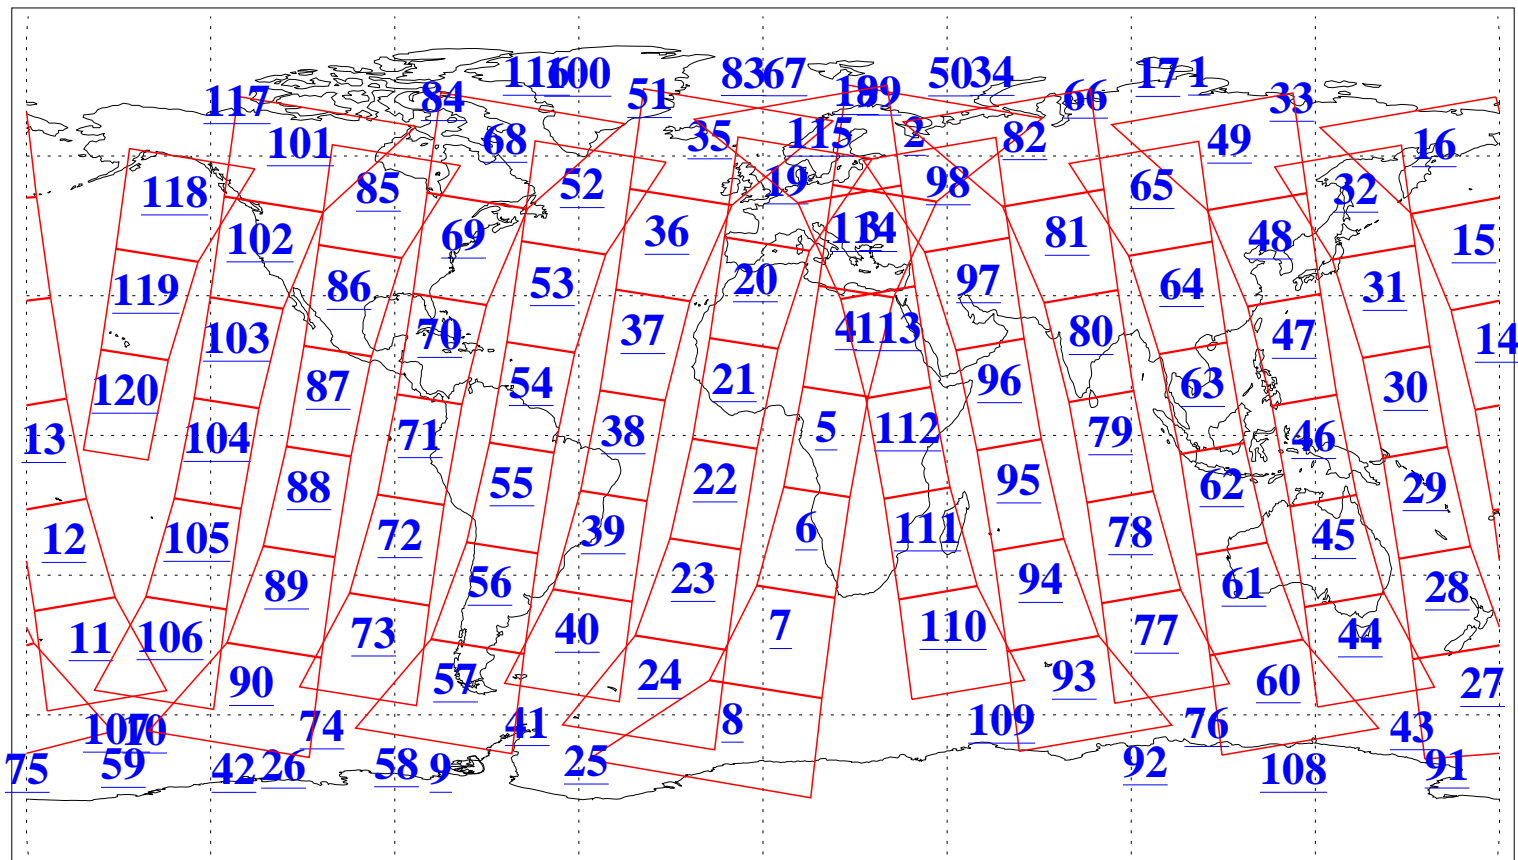

L1B Availability  
AMSU Granules: 240  
HSB Granules: 0  
AIRS Granules: 240

25 Nov 2006  
DoY 329  
Aqua Day 1666  
Granules: 1 to 120

Granules: 121 to 240

Legend: AMSU Available, HSB Available, AIRS Available

L1B Availability  
AMSU Granules: 240  
HSB Granules: 0  
AIRS Granules: 240

25 Nov 2006  
DoY 329  
Aqua Day 1666

Ascending Granules

Descending Granules

Legend: AMSU Available, HSB Available, AIRS Available

L1B Availability  
 AMSU Granules: 240  
 HSB Granules: 0  
 AIRS Granules: 240

25 Nov 2006  
 DoY 329  
 Aqua Day 1666

Northern Hemisphere Granules

Southern Hemisphere Granules

Legend: AMSU Available, HSB Available, AIRS Available