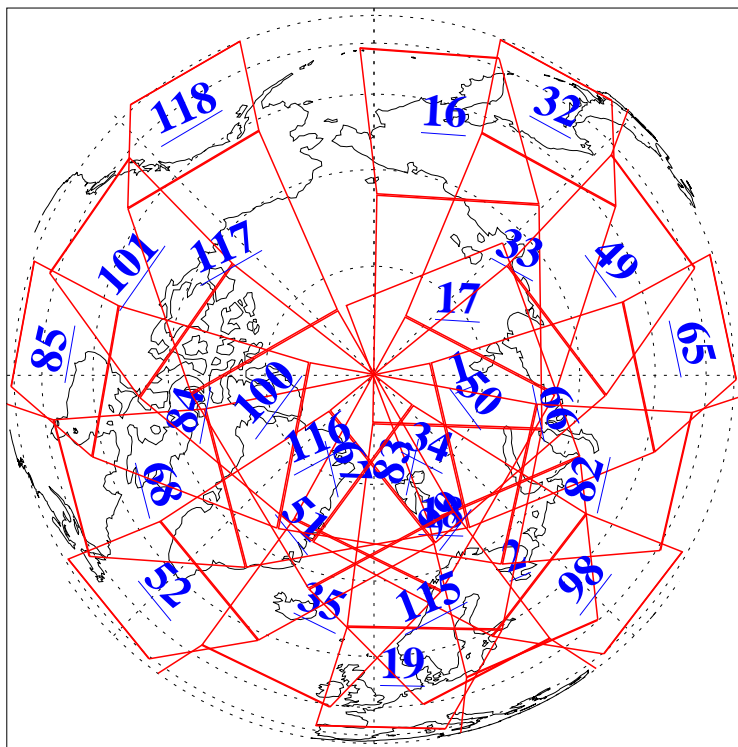

L1B Availability  
AMSU Granules: 240  
HSB Granules: 0  
AIRS Granules: 240

25 Nov 2006  
DoY 329  
Aqua Day 1666  
Granules: 1 to 120

Granules: 121 to 240

Legend: AMSU Available, HSB Available, AIRS Available

L1B Availability  
AMSU Granules: 240  
HSB Granules: 0  
AIRS Granules: 240

25 Nov 2006  
DoY 329  
Aqua Day 1666

Ascending Granules

Descending Granules

Legend: AMSU Available, HSB Available, AIRS Available

L1B Availability  
 AMSU Granules: 240  
 HSB Granules: 0  
 AIRS Granules: 240

25 Nov 2006  
 DoY 329  
 Aqua Day 1666

Northern Hemisphere Granules

Southern Hemisphere Granules

Legend: AMSU Available, HSB Available, AIRS Available