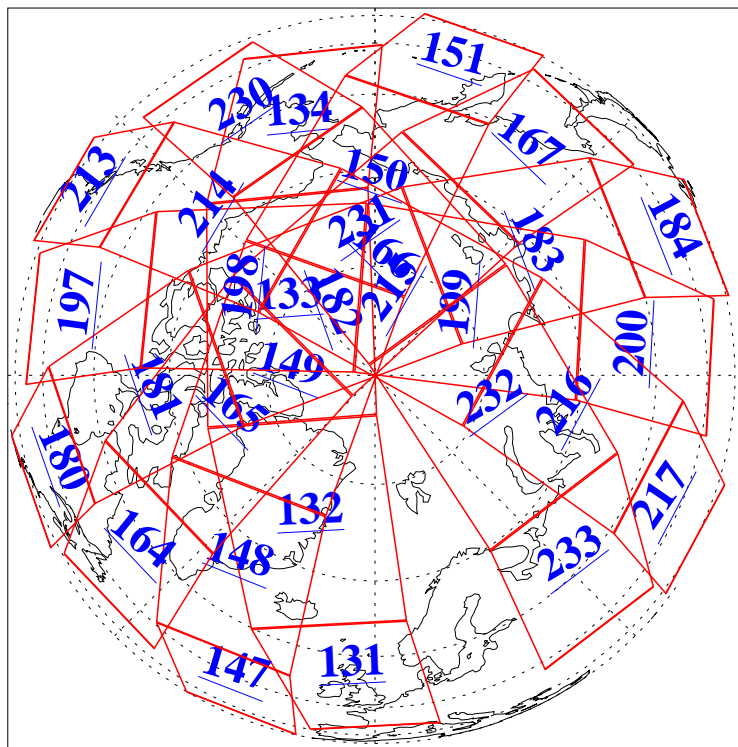

L1B Availability  
AMSU Granules: 240  
HSB Granules: 0  
AIRS Granules: 240

25 Nov 2006  
DoY 329  
Aqua Day 1666  
Granules: 1 to 120

Granules: 121 to 240

Legend: AMSU Available, HSB Available, AIRS Available

L1B Availability  
AMSU Granules: 240  
HSB Granules: 0  
AIRS Granules: 240

25 Nov 2006  
DoY 329  
Aqua Day 1666

Ascending Granules

Descending Granules

Legend: AMSU Available, HSB Available, AIRS Available

L1B Availability  
 AMSU Granules: 240  
 HSB Granules: 0  
 AIRS Granules: 240

25 Nov 2006  
 DoY 329  
 Aqua Day 1666

Northern Hemisphere Granules

Southern Hemisphere Granules

Legend: AMSU Available, HSB Available, AIRS Available