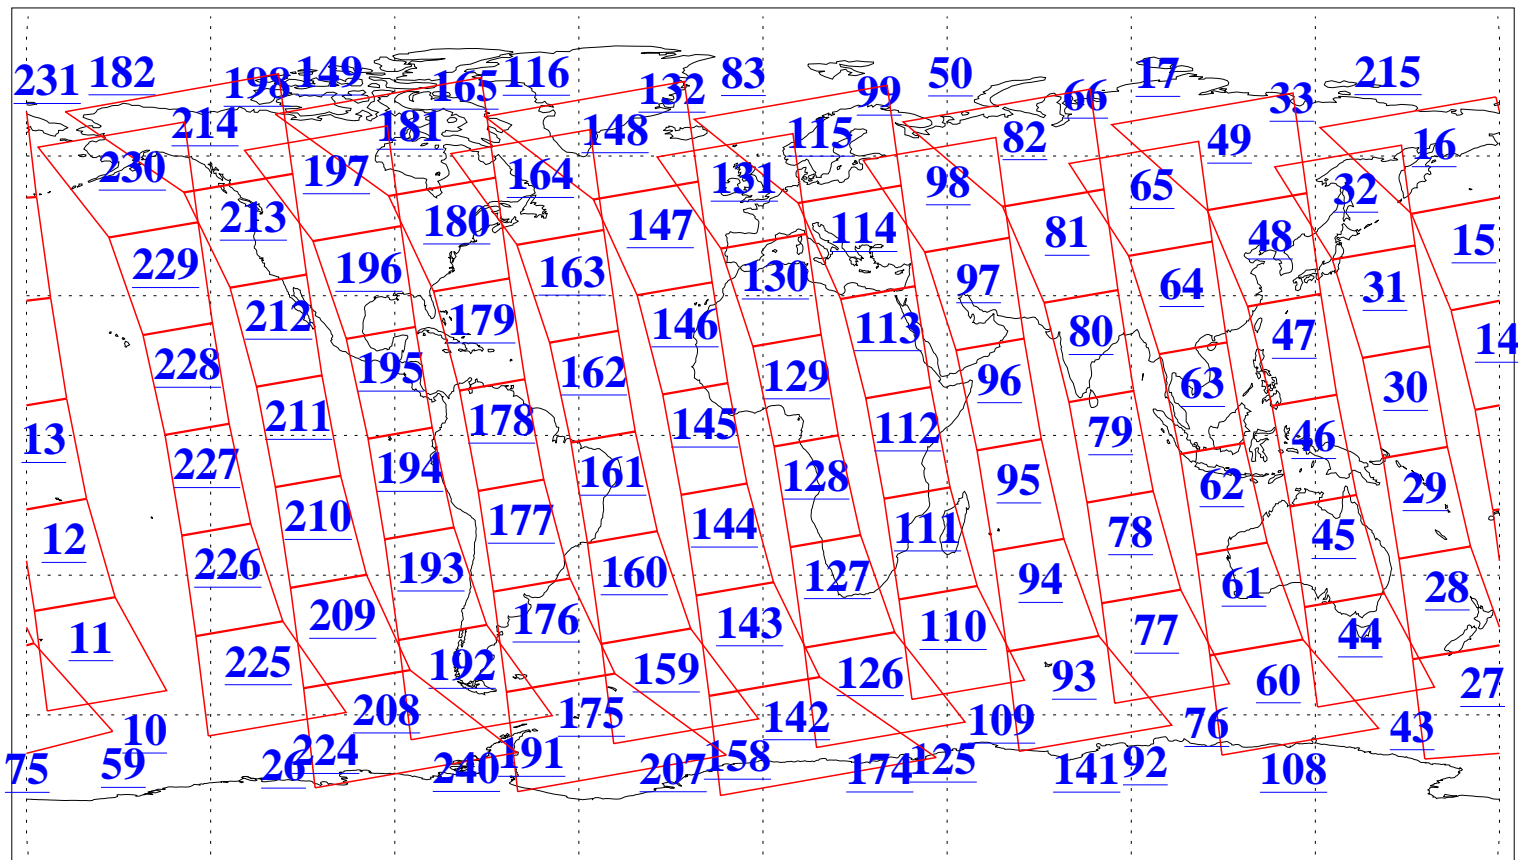

L1B Availability  
AMSU Granules: 240  
HSB Granules: 0  
AIRS Granules: 240

25 Nov 2006  
DoY 329  
Aqua Day 1666  
Granules: 1 to 120

Granules: 121 to 240

Legend: AMSU Available, HSB Available, AIRS Available

L1B Availability  
AMSU Granules: 240  
HSB Granules: 0  
AIRS Granules: 240

25 Nov 2006  
DoY 329  
Aqua Day 1666

Ascending Granules

Descending Granules

Legend: AMSU Available, HSB Available, AIRS Available

L1B Availability  
 AMSU Granules: 240  
 HSB Granules: 0  
 AIRS Granules: 240

25 Nov 2006  
 DoY 329  
 Aqua Day 1666

Northern Hemisphere Granules

Southern Hemisphere Granules

Legend: AMSU Available, HSB Available, AIRS Available