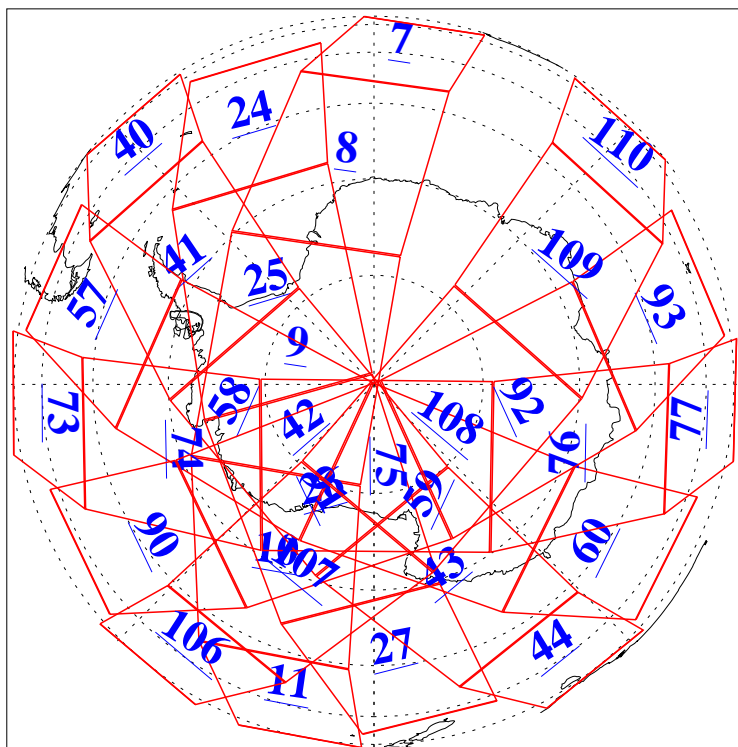

L1B Availability  
AMSU Granules: 240  
HSB Granules: 0  
AIRS Granules: 240

25 Nov 2006  
DoY 329  
Aqua Day 1666  
Granules: 1 to 120

Granules: 121 to 240

Legend: AMSU Available, HSB Available, AIRS Available

L1B Availability  
AMSU Granules: 240  
HSB Granules: 0  
AIRS Granules: 240

25 Nov 2006  
DoY 329  
Aqua Day 1666

Ascending Granules

Descending Granules

Legend: AMSU Available, HSB Available, AIRS Available

L1B Availability  
 AMSU Granules: 240  
 HSB Granules: 0  
 AIRS Granules: 240

25 Nov 2006  
 DoY 329  
 Aqua Day 1666

Northern Hemisphere Granules

Southern Hemisphere Granules

Legend: AMSU Available, HSB Available, AIRS Available