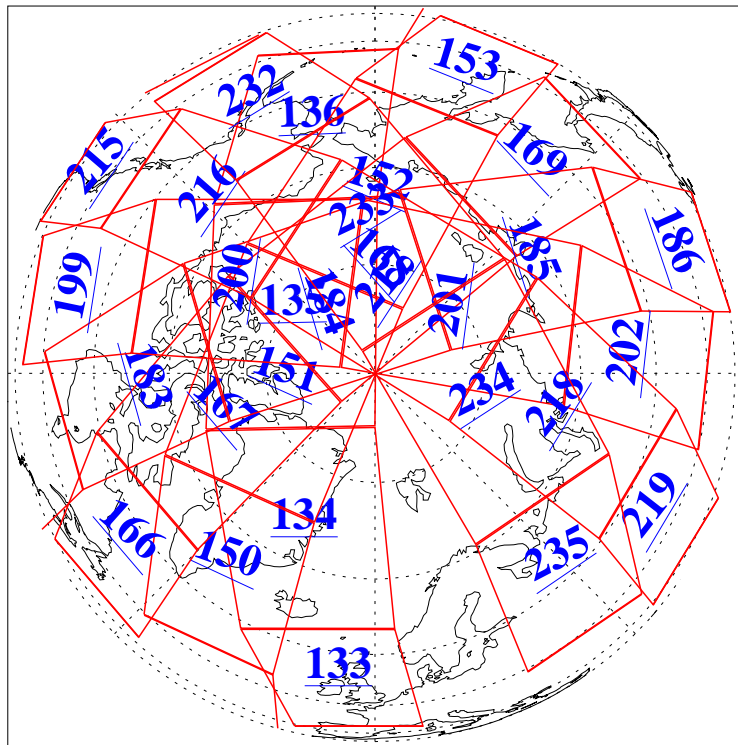

23 Nov 2006
DoY 327
Aqua Day 1664
Ascending Granules

Descending Granules

Legend: AMSU Available, HSB Available, AIRS Available

L1B Availability
 AMSU Granules: 240
 HSB Granules: 0
 AIRS Granules: 240

23 Nov 2006
 DoY 327
 Aqua Day 1664

Northern Hemisphere Granules

Southern Hemisphere Granules

Legend: AMSU Available, HSB Available, AIRS Available