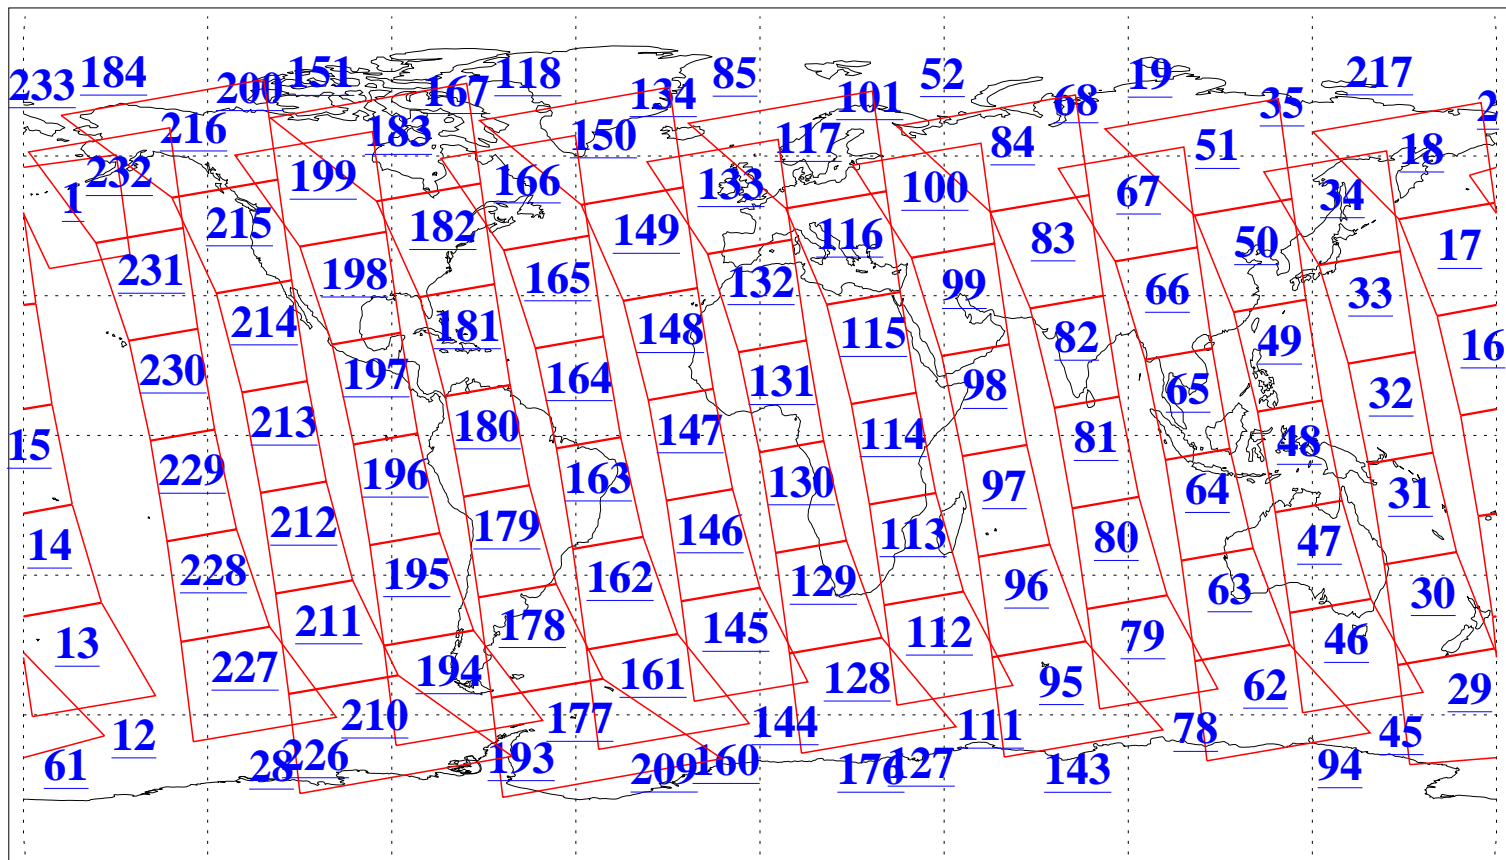

L1B Availability
AMSU Granules: 240
HSB Granules: 0
AIRS Granules: 240

23 Nov 2006
DoY 327
Aqua Day 1664
Granules: 1 to 120

Granules: 121 to 240

Legend: AMSU Available, HSB Available, AIRS Available

L1B Availability
AMSU Granules: 240
HSB Granules: 0
AIRS Granules: 240

23 Nov 2006
DoY 327
Aqua Day 1664
Ascending Granules

Descending Granules

Legend: AMSU Available, HSB Available, AIRS Available

L1B Availability
 AMSU Granules: 240
 HSB Granules: 0
 AIRS Granules: 240

23 Nov 2006
 DoY 327
 Aqua Day 1664

Northern Hemisphere Granules

Southern Hemisphere Granules

Legend: AMSU Available, HSB Available, AIRS Available