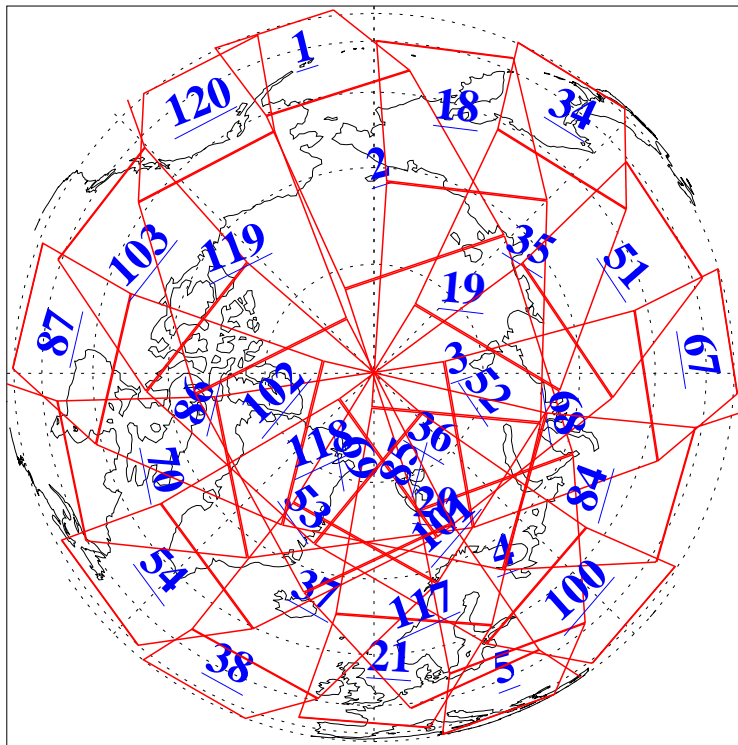

L1B Availability
AMSU Granules: 240
HSB Granules: 0
AIRS Granules: 240

23 Nov 2006
DoY 327
Aqua Day 1664
Granules: 1 to 120

Granules: 121 to 240

Legend: AMSU Available, HSB Available, AIRS Available

L1B Availability
AMSU Granules: 240
HSB Granules: 0
AIRS Granules: 240

23 Nov 2006
DoY 327
Aqua Day 1664
Ascending Granules

Descending Granules

Legend: AMSU Available, HSB Available, AIRS Available

L1B Availability
 AMSU Granules: 240
 HSB Granules: 0
 AIRS Granules: 240

23 Nov 2006
 DoY 327
 Aqua Day 1664

Northern Hemisphere Granules

Southern Hemisphere Granules

Legend: AMSU Available, HSB Available, AIRS Available