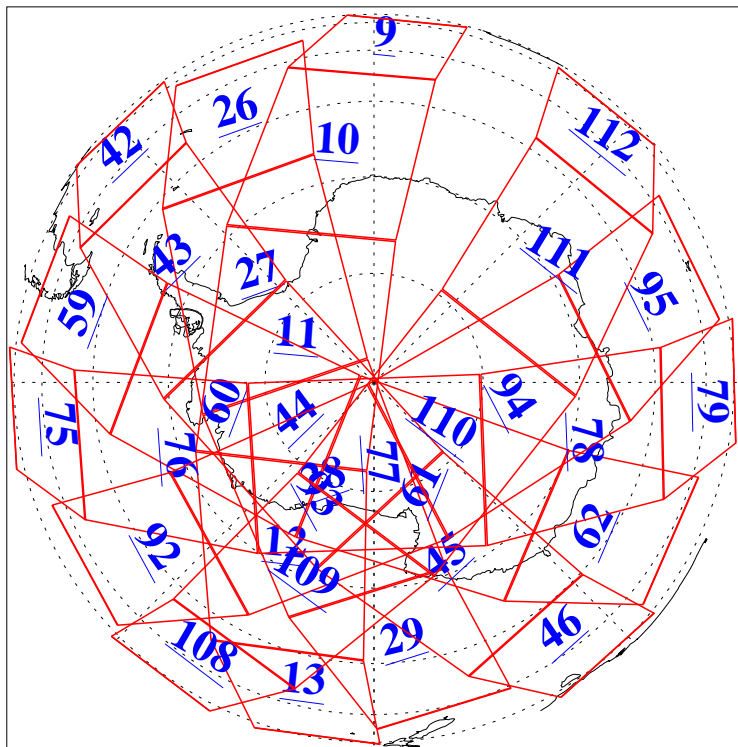

L1B Availability
AMSU Granules: 240
HSB Granules: 0
AIRS Granules: 240

23 Nov 2006
DoY 327
Aqua Day 1664
Granules: 1 to 120

Granules: 121 to 240

Legend: AMSU Available, HSB Available, AIRS Available

L1B Availability
AMSU Granules: 240
HSB Granules: 0
AIRS Granules: 240

23 Nov 2006
DoY 327
Aqua Day 1664
Ascending Granules

Descending Granules

Legend: AMSU Available, HSB Available, AIRS Available

L1B Availability
 AMSU Granules: 240
 HSB Granules: 0
 AIRS Granules: 240

23 Nov 2006
 DoY 327
 Aqua Day 1664

Northern Hemisphere Granules

Southern Hemisphere Granules

Legend: AMSU Available, HSB Available, AIRS Available