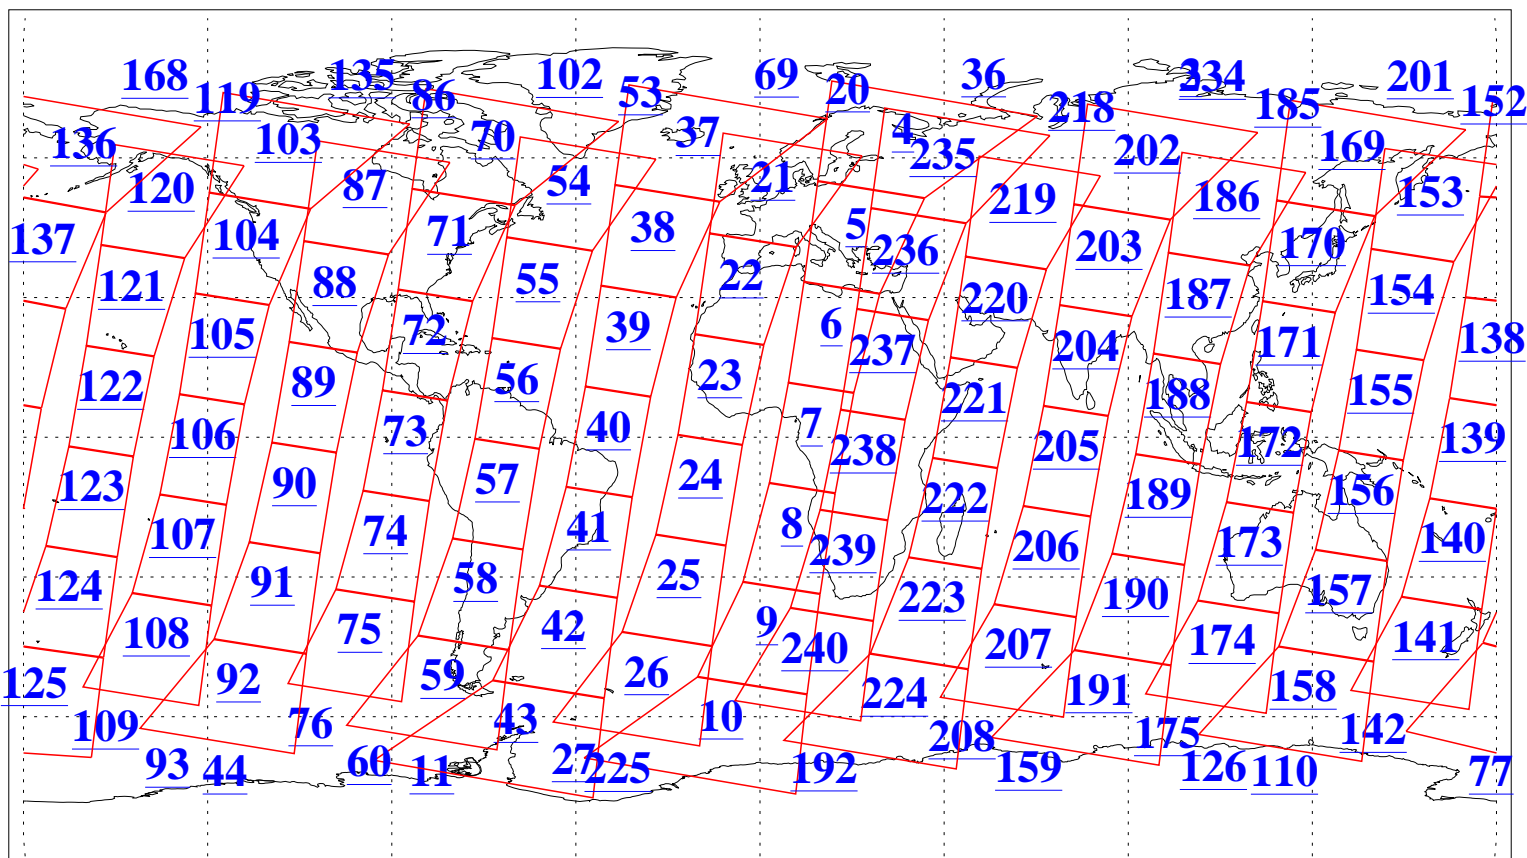

L1B Availability
AMSU Granules: 240
HSB Granules: 0
AIRS Granules: 240

23 Nov 2006
DoY 327
Aqua Day 1664
Granules: 1 to 120

Granules: 121 to 240

Legend: AMSU Available, HSB Available, AIRS Available

L1B Availability
AMSU Granules: 240
HSB Granules: 0
AIRS Granules: 240

23 Nov 2006
DoY 327
Aqua Day 1664
Ascending Granules

Descending Granules

Legend: AMSU Available, HSB Available, AIRS Available

L1B Availability
 AMSU Granules: 240
 HSB Granules: 0
 AIRS Granules: 240

23 Nov 2006
 DoY 327
 Aqua Day 1664

Northern Hemisphere Granules

Southern Hemisphere Granules

Legend: AMSU Available, HSB Available, AIRS Available