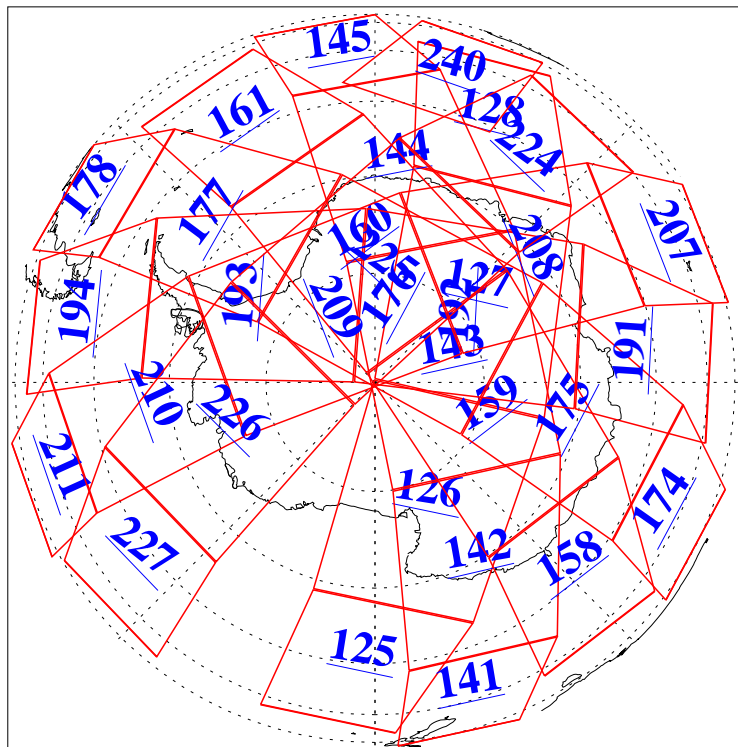

L1B Availability
AMSU Granules: 240
HSB Granules: 0
AIRS Granules: 240

23 Nov 2006
DoY 327
Aqua Day 1664
Granules: 1 to 120

Granules: 121 to 240

Legend: AMSU Available, HSB Available, AIRS Available

L1B Availability
AMSU Granules: 240
HSB Granules: 0
AIRS Granules: 240

23 Nov 2006
DoY 327
Aqua Day 1664
Ascending Granules

Descending Granules

Legend: AMSU Available, HSB Available, AIRS Available

L1B Availability
 AMSU Granules: 240
 HSB Granules: 0
 AIRS Granules: 240

23 Nov 2006
 DoY 327
 Aqua Day 1664

Northern Hemisphere Granules

Southern Hemisphere Granules

Legend: AMSU Available, HSB Available, AIRS Available