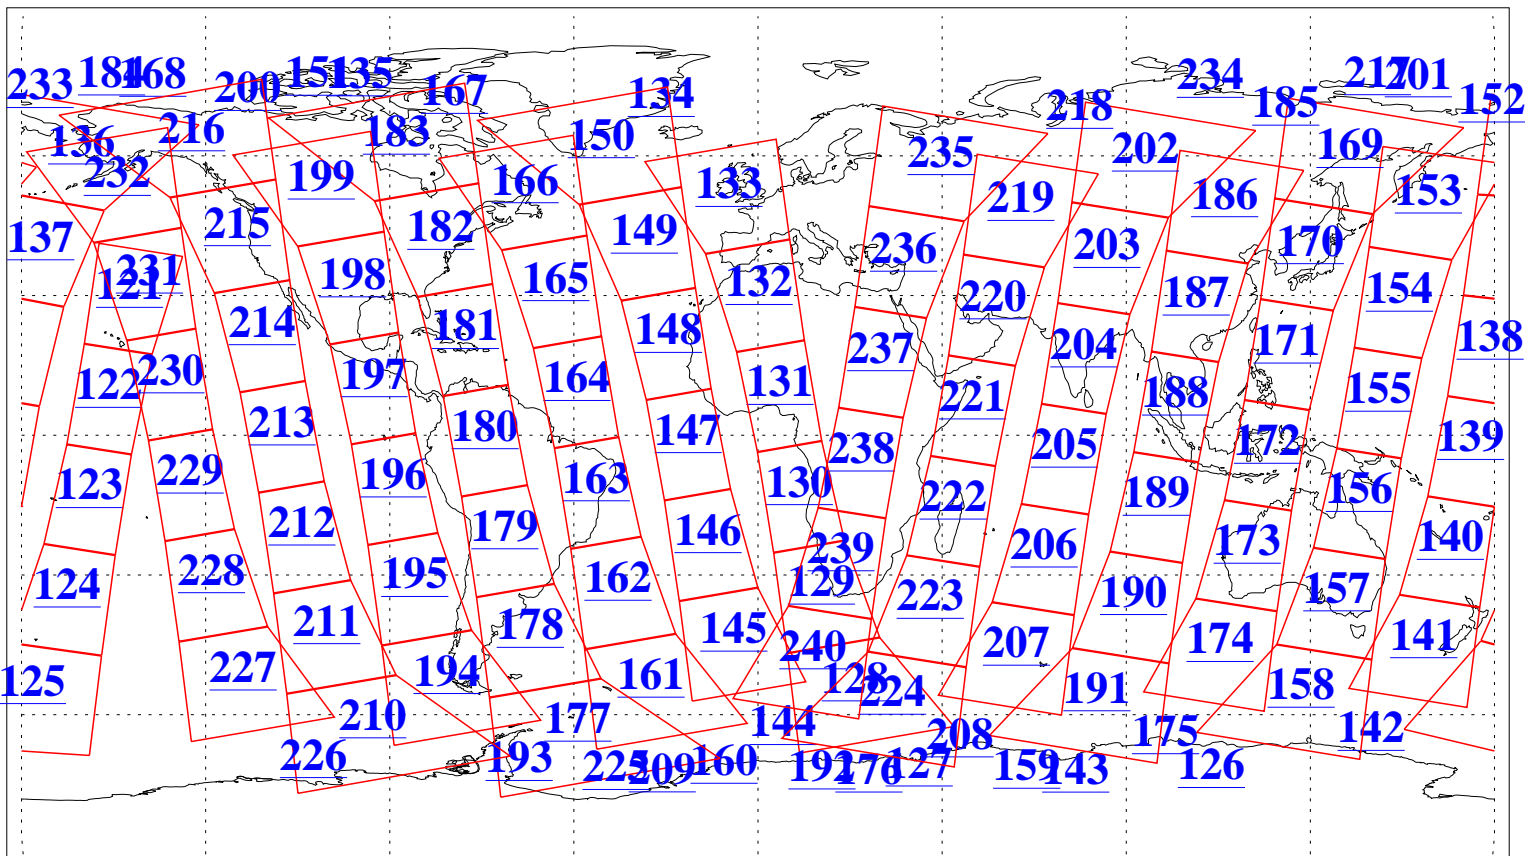

L1B Availability
AMSU Granules: 240
HSB Granules: 0
AIRS Granules: 240

23 Nov 2006
DoY 327
Aqua Day 1664
Granules: 1 to 120

Granules: 121 to 240

Legend: AMSU Available, HSB Available, AIRS Available

L1B Availability
AMSU Granules: 240
HSB Granules: 0
AIRS Granules: 240

23 Nov 2006
DoY 327
Aqua Day 1664
Ascending Granules

Descending Granules

Legend: AMSU Available, HSB Available, AIRS Available

L1B Availability
 AMSU Granules: 240
 HSB Granules: 0
 AIRS Granules: 240

23 Nov 2006
 DoY 327
 Aqua Day 1664

Northern Hemisphere Granules

Southern Hemisphere Granules

Legend: AMSU Available, HSB Available, AIRS Available