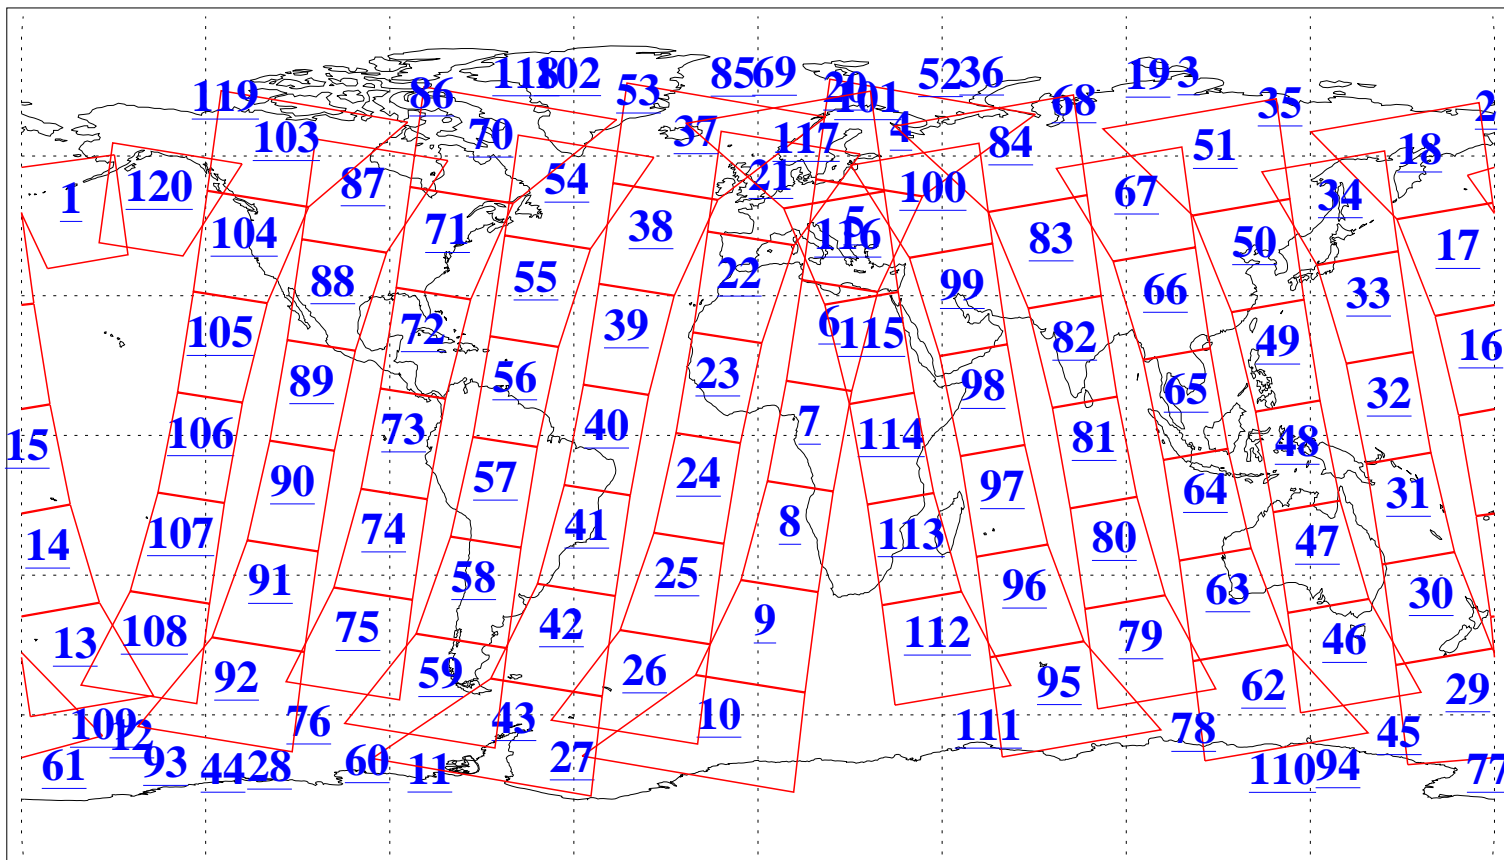

L1B Availability
AMSU Granules: 240
HSB Granules: 0
AIRS Granules: 240

23 Nov 2006
DoY 327
Aqua Day 1664
Granules: 1 to 120

Granules: 121 to 240

Legend: AMSU Available, HSB Available, AIRS Available

L1B Availability
AMSU Granules: 240
HSB Granules: 0
AIRS Granules: 240

23 Nov 2006
DoY 327
Aqua Day 1664
Ascending Granules

Descending Granules

Legend: AMSU Available, HSB Available, AIRS Available

L1B Availability
 AMSU Granules: 240
 HSB Granules: 0
 AIRS Granules: 240

23 Nov 2006
 DoY 327
 Aqua Day 1664

Northern Hemisphere Granules

Southern Hemisphere Granules

Legend: AMSU Available, HSB Available, AIRS Available