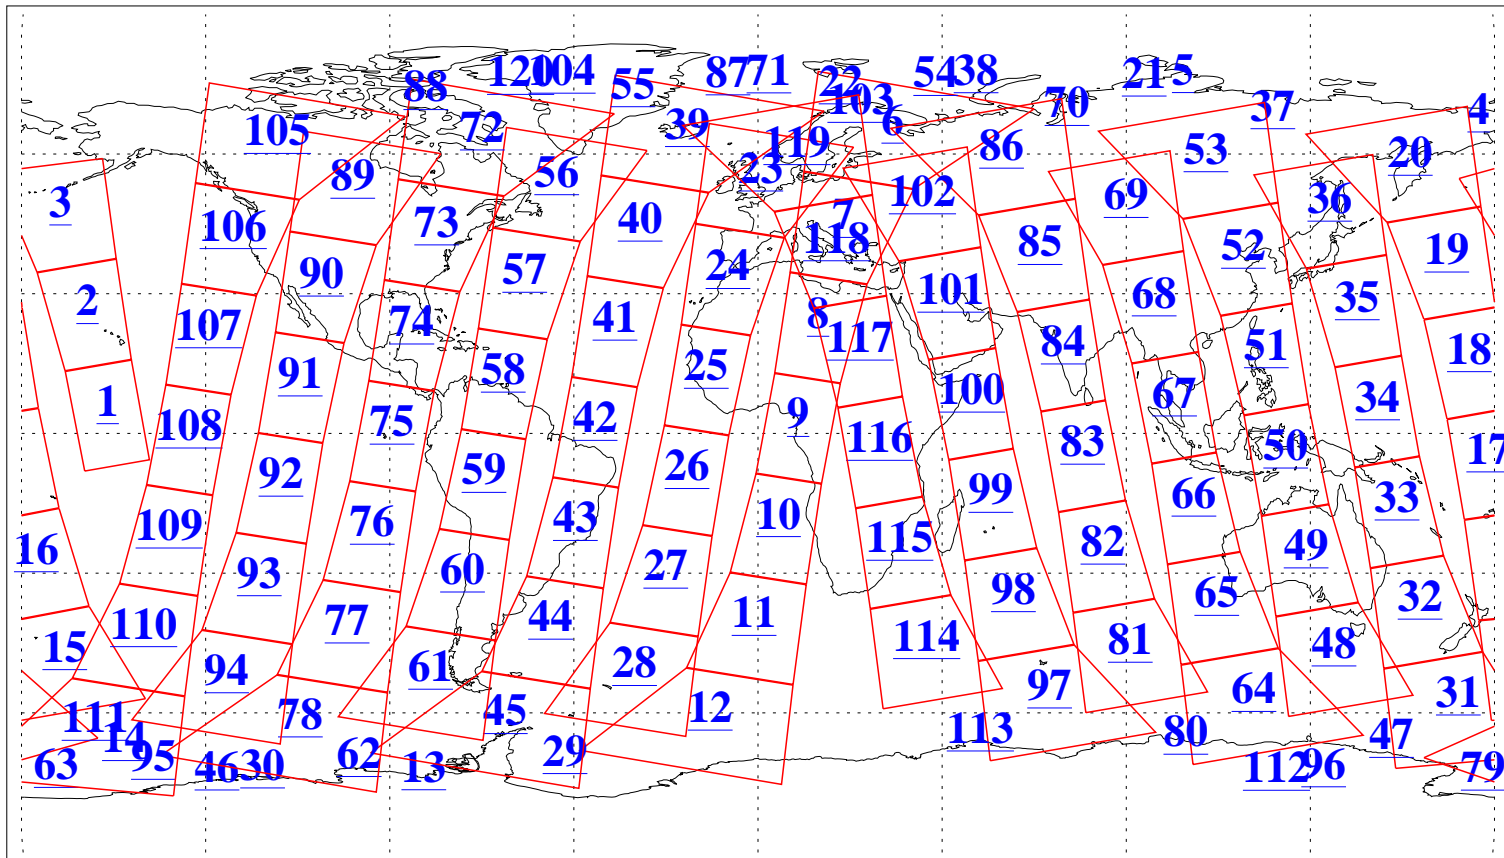

L1B Availability
AMSU Granules: 240
HSB Granules: 0
AIRS Granules: 240

21 Nov 2006
DoY 325
Aqua Day 1662
Granules: 1 to 120

Granules: 121 to 240

Legend: AMSU Available, HSB Available, AIRS Available

L1B Availability
AMSU Granules: 240
HSB Granules: 0
AIRS Granules: 240

21 Nov 2006
DoY 325
Aqua Day 1662

Ascending Granules

Descending Granules

Legend: AMSU Available, HSB Available, AIRS Available

L1B Availability
 AMSU Granules: 240
 HSB Granules: 0
 AIRS Granules: 240

21 Nov 2006
 DoY 325
 Aqua Day 1662

Northern Hemisphere Granules

Southern Hemisphere Granules

Legend: AMSU Available, HSB Available, AIRS Available