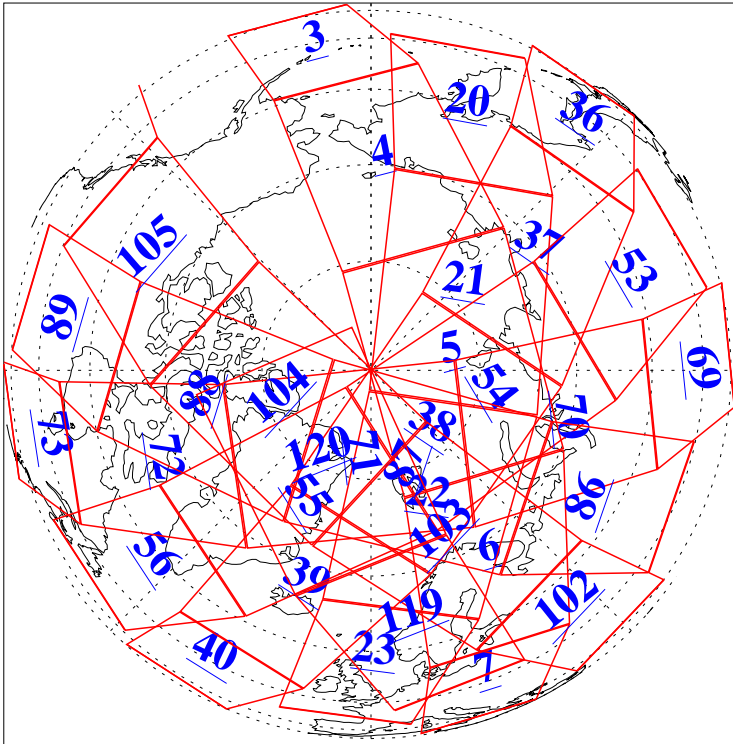

L1B Availability
AMSU Granules: 240
HSB Granules: 0
AIRS Granules: 240

21 Nov 2006
DoY 325
Aqua Day 1662
Granules: 1 to 120

Granules: 121 to 240

Legend: AMSU Available, HSB Available, AIRS Available

L1B Availability
AMSU Granules: 240
HSB Granules: 0
AIRS Granules: 240

21 Nov 2006
DoY 325
Aqua Day 1662

Ascending Granules

Descending Granules

Legend: AMSU Available, HSB Available, AIRS Available

L1B Availability
 AMSU Granules: 240
 HSB Granules: 0
 AIRS Granules: 240

21 Nov 2006
 DoY 325
 Aqua Day 1662

Northern Hemisphere Granules

Southern Hemisphere Granules

Legend: AMSU Available, HSB Available, AIRS Available