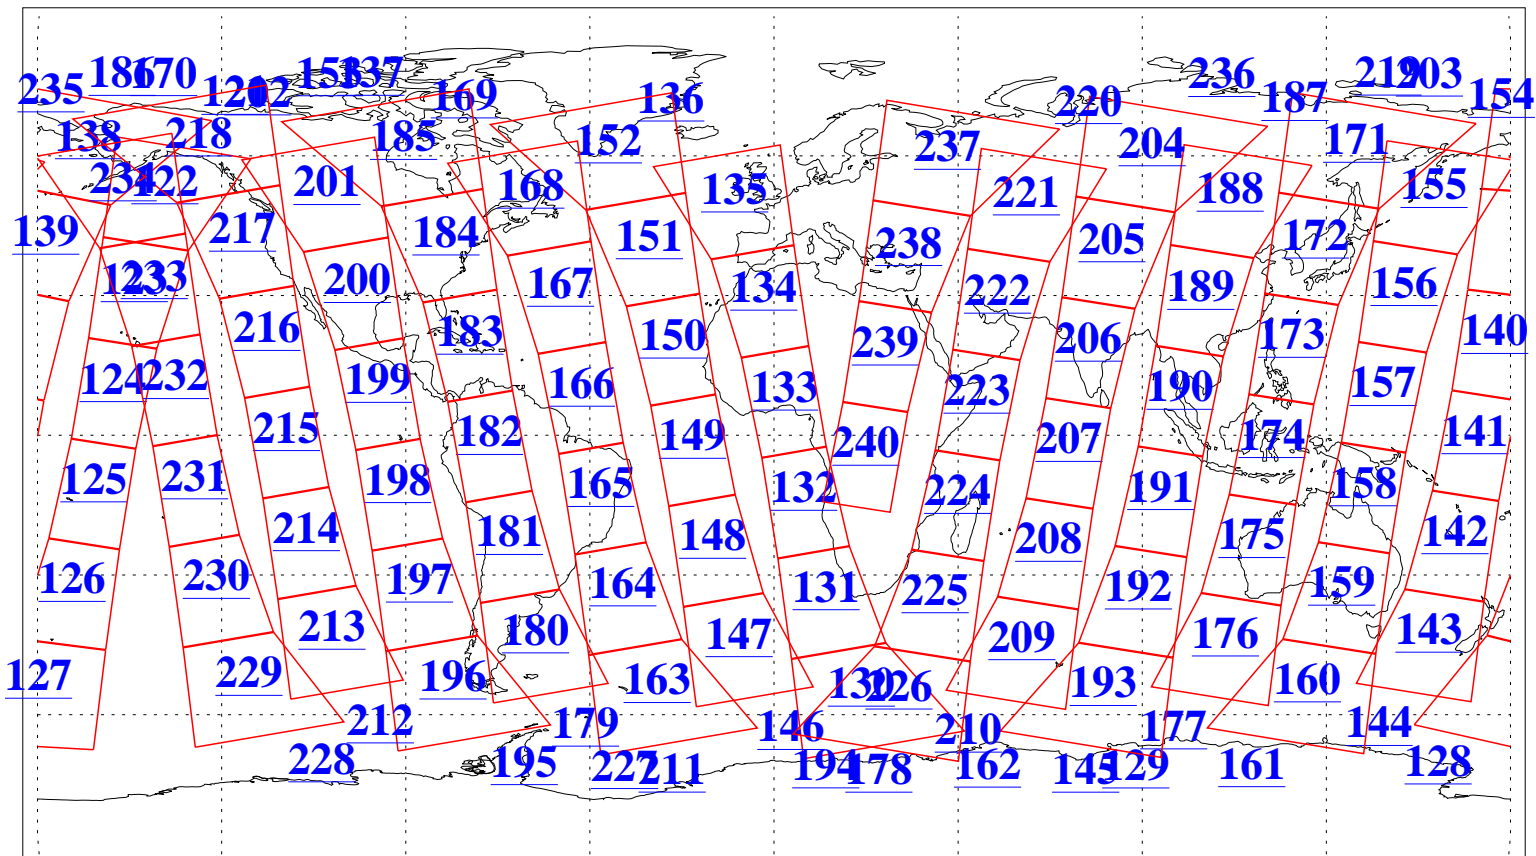

L1B Availability
AMSU Granules: 240
HSB Granules: 0
AIRS Granules: 240

21 Nov 2006
DoY 325
Aqua Day 1662
Granules: 1 to 120

Granules: 121 to 240

Legend: AMSU Available, HSB Available, AIRS Available

L1B Availability
AMSU Granules: 240
HSB Granules: 0
AIRS Granules: 240

21 Nov 2006
DoY 325
Aqua Day 1662

Ascending Granules

Descending Granules

Legend: AMSU Available, HSB Available, AIRS Available

L1B Availability
 AMSU Granules: 240
 HSB Granules: 0
 AIRS Granules: 240

21 Nov 2006
 DoY 325
 Aqua Day 1662

Northern Hemisphere Granules

Southern Hemisphere Granules

Legend: AMSU Available, HSB Available, AIRS Available