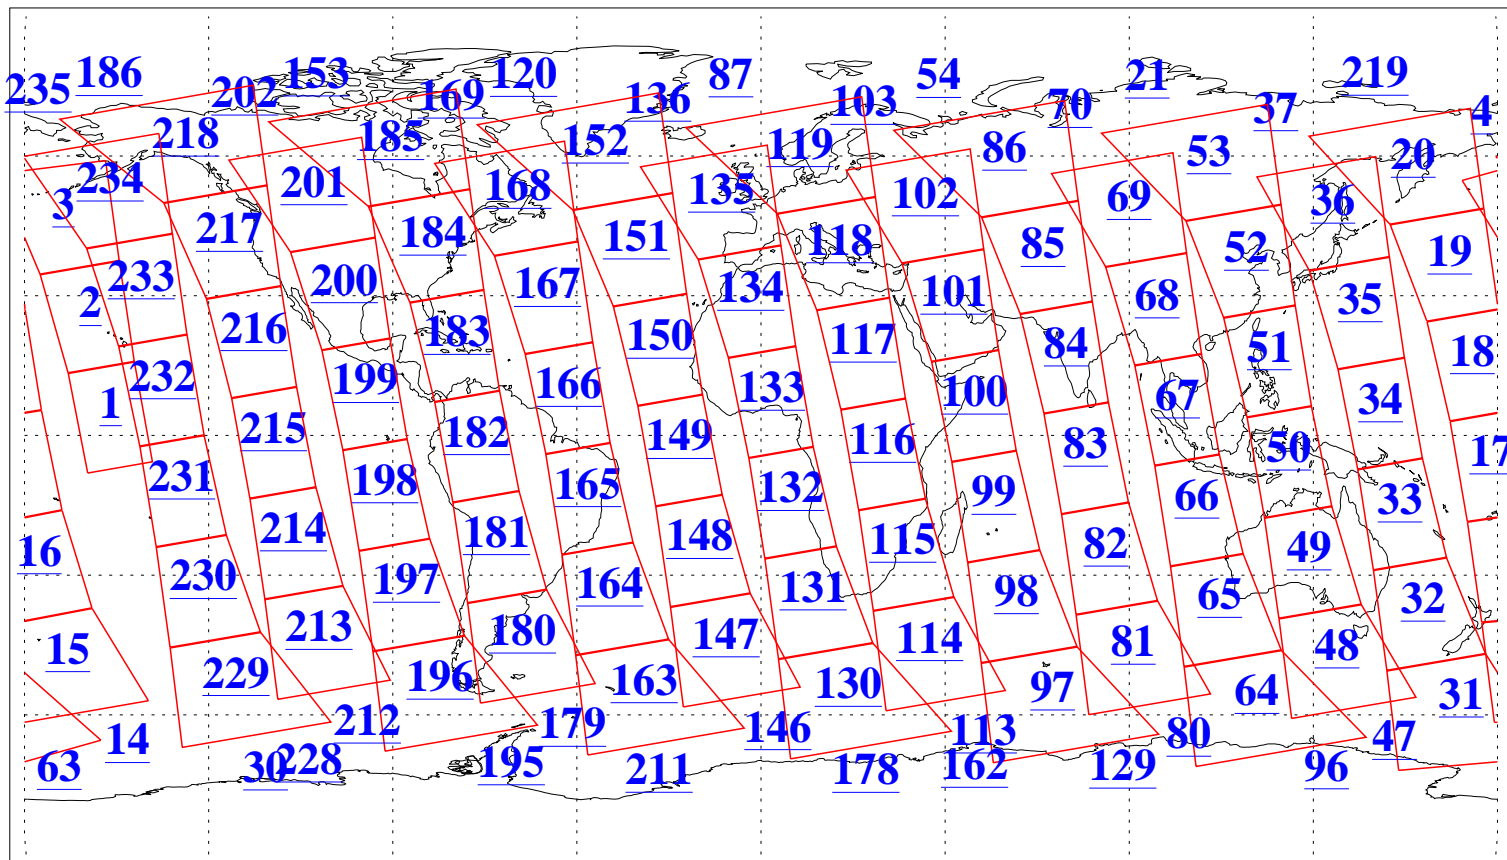

L1B Availability
AMSU Granules: 240
HSB Granules: 0
AIRS Granules: 240

21 Nov 2006
DoY 325
Aqua Day 1662
Granules: 1 to 120

Granules: 121 to 240

Legend: AMSU Available, HSB Available, AIRS Available

L1B Availability
AMSU Granules: 240
HSB Granules: 0
AIRS Granules: 240

21 Nov 2006
DoY 325
Aqua Day 1662

Ascending Granules

Descending Granules

Legend: AMSU Available, HSB Available, AIRS Available

L1B Availability
 AMSU Granules: 240
 HSB Granules: 0
 AIRS Granules: 240

21 Nov 2006
 DoY 325
 Aqua Day 1662

Northern Hemisphere Granules

Southern Hemisphere Granules

Legend: AMSU Available, HSB Available, AIRS Available