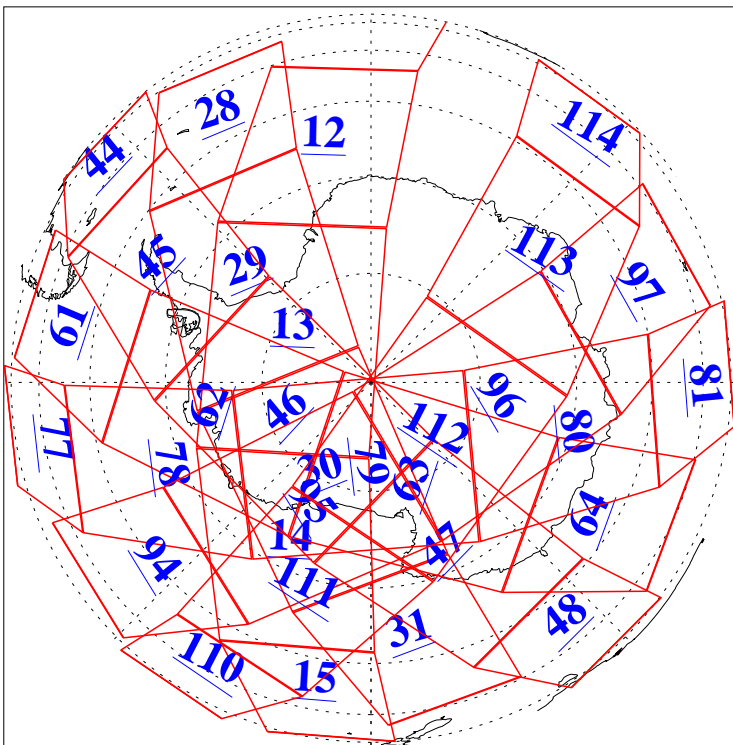

L1B Availability
AMSU Granules: 240
HSB Granules: 0
AIRS Granules: 240

21 Nov 2006
DoY 325
Aqua Day 1662
Granules: 1 to 120

Granules: 121 to 240

Legend: AMSU Available, HSB Available, AIRS Available

L1B Availability
AMSU Granules: 240
HSB Granules: 0
AIRS Granules: 240

21 Nov 2006
DoY 325
Aqua Day 1662

Ascending Granules

Descending Granules

Legend: AMSU Available, HSB Available, AIRS Available

L1B Availability
 AMSU Granules: 240
 HSB Granules: 0
 AIRS Granules: 240

21 Nov 2006
 DoY 325
 Aqua Day 1662

Northern Hemisphere Granules

Southern Hemisphere Granules

Legend: AMSU Available, HSB Available, AIRS Available