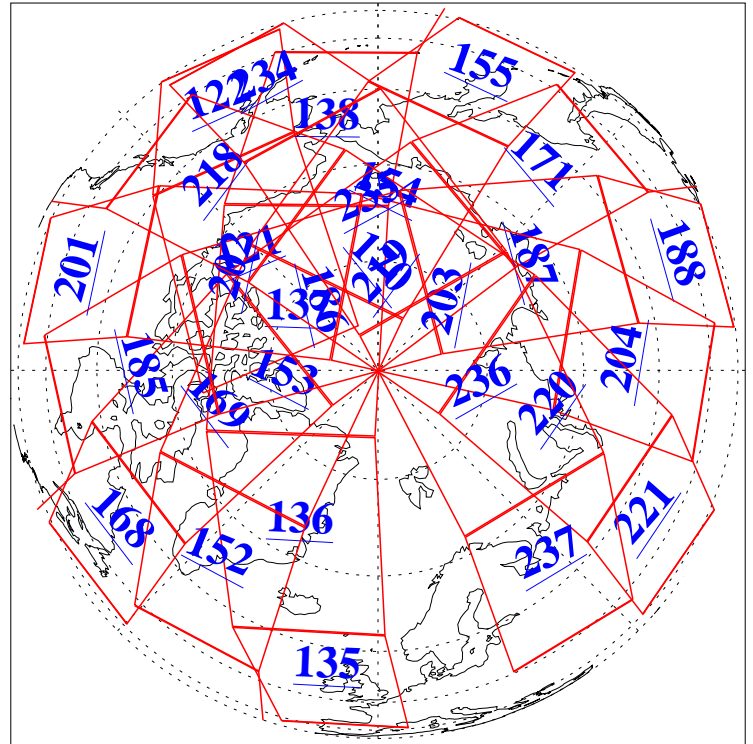

L1B Availability
AMSU Granules: 240
HSB Granules: 0
AIRS Granules: 240

21 Nov 2006
DoY 325
Aqua Day 1662
Granules: 1 to 120

Granules: 121 to 240

Legend: AMSU Available, HSB Available, AIRS Available

L1B Availability
AMSU Granules: 240
HSB Granules: 0
AIRS Granules: 240

21 Nov 2006
DoY 325
Aqua Day 1662

Ascending Granules

Descending Granules

Legend: AMSU Available, HSB Available, AIRS Available

L1B Availability
 AMSU Granules: 240
 HSB Granules: 0
 AIRS Granules: 240

21 Nov 2006
 DoY 325
 Aqua Day 1662

Northern Hemisphere Granules

Southern Hemisphere Granules

Legend: AMSU Available, HSB Available, AIRS Available