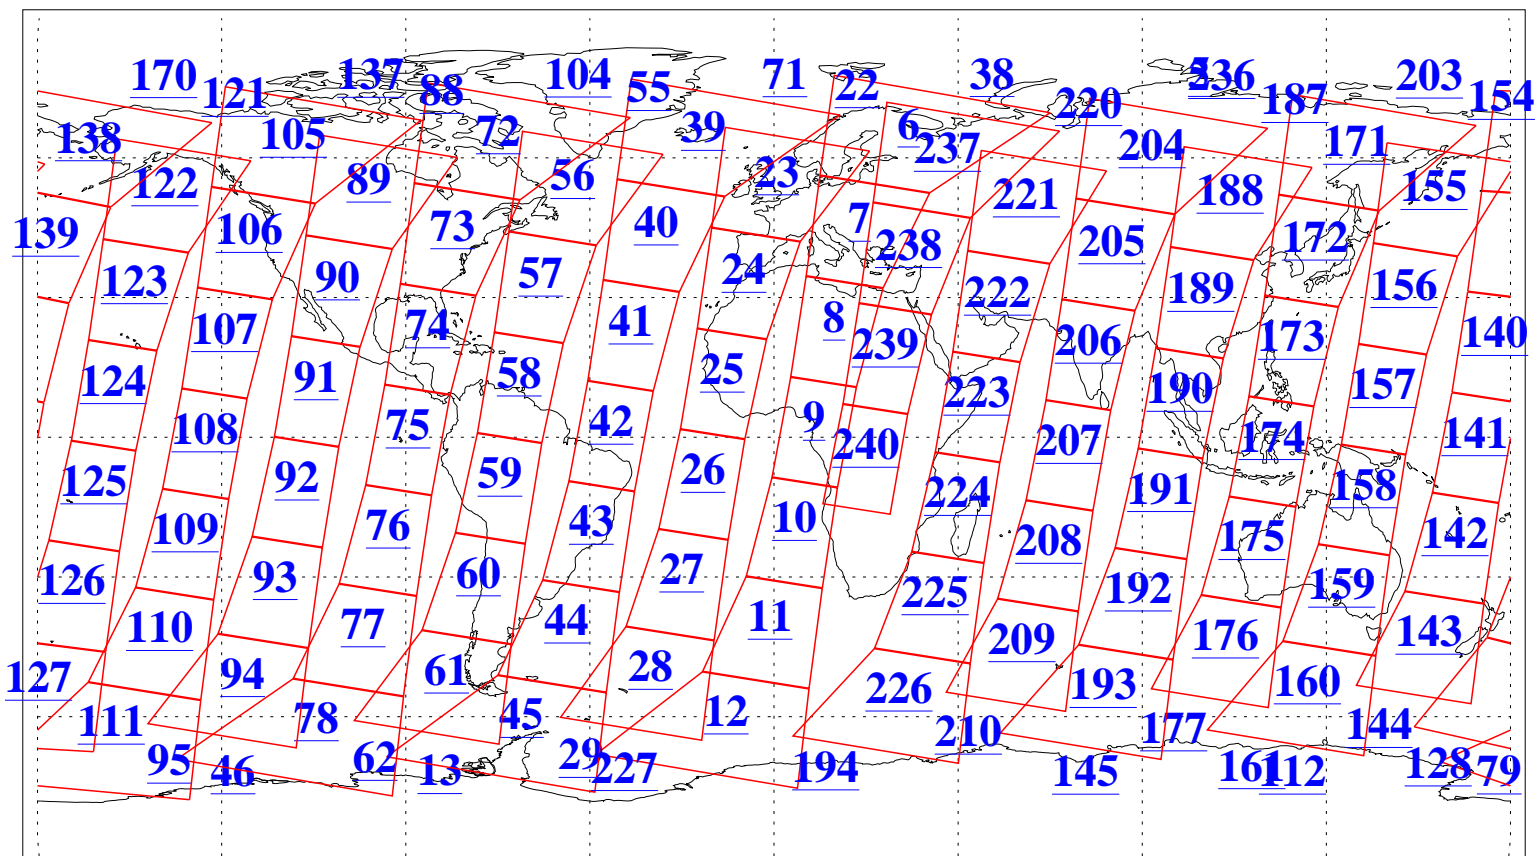

L1B Availability
AMSU Granules: 240
HSB Granules: 0
AIRS Granules: 240

21 Nov 2006
DoY 325
Aqua Day 1662
Granules: 1 to 120

Granules: 121 to 240

Legend: AMSU Available, HSB Available, AIRS Available

L1B Availability
AMSU Granules: 240
HSB Granules: 0
AIRS Granules: 240

21 Nov 2006
DoY 325
Aqua Day 1662

Ascending Granules

Descending Granules

Legend: AMSU Available, HSB Available, AIRS Available

L1B Availability
 AMSU Granules: 240
 HSB Granules: 0
 AIRS Granules: 240

21 Nov 2006
 DoY 325
 Aqua Day 1662

Northern Hemisphere Granules

Southern Hemisphere Granules

Legend: AMSU Available, HSB Available, AIRS Available