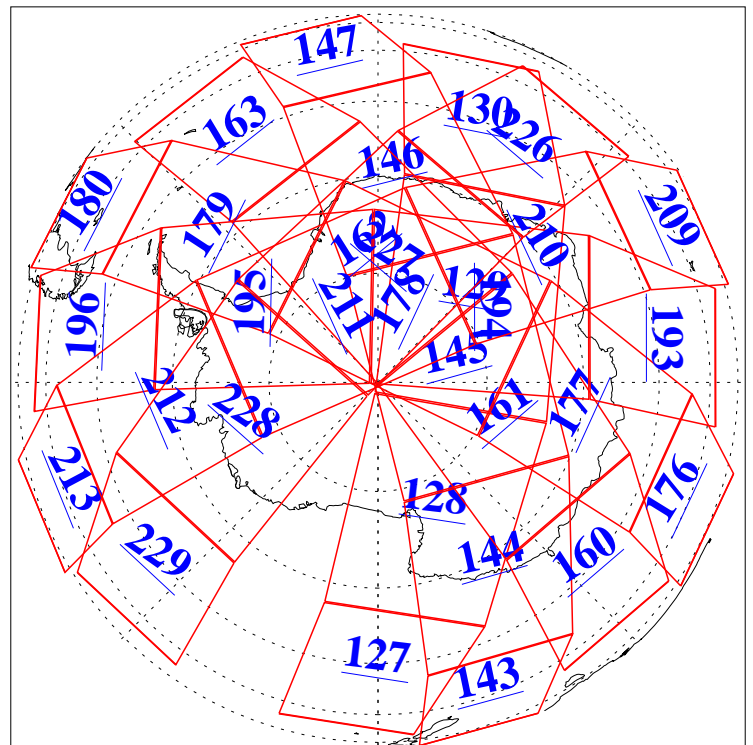

21 Nov 2006
DoY 325
Aqua Day 1662

Ascending Granules

Descending Granules

Legend: AMSU Available, HSB Available, AIRS Available

L1B Availability
 AMSU Granules: 240
 HSB Granules: 0
 AIRS Granules: 240

21 Nov 2006
 DoY 325
 Aqua Day 1662

Northern Hemisphere Granules

Southern Hemisphere Granules

Legend: AMSU Available, HSB Available, AIRS Available