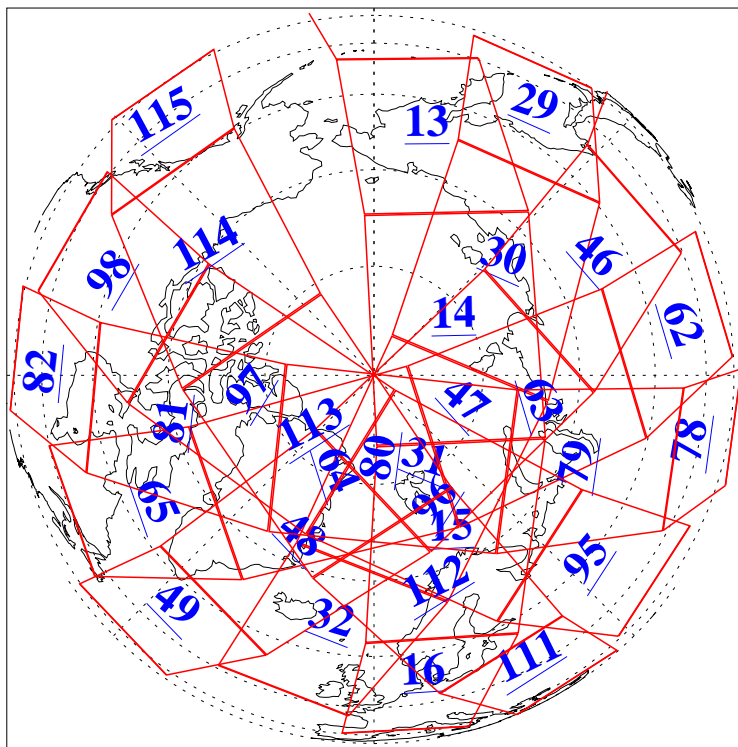

L1B Availability
AMSU Granules: 240
HSB Granules: 0
AIRS Granules: 240

20 Nov 2006
DoY 324
Aqua Day 1661
Granules: 1 to 120

Granules: 121 to 240

Legend: AMSU Available, HSB Available, AIRS Available

L1B Availability
AMSU Granules: 240
HSB Granules: 0
AIRS Granules: 240

20 Nov 2006
DoY 324
Aqua Day 1661
Ascending Granules

Descending Granules

Legend: AMSU Available, HSB Available, AIRS Available

L1B Availability
 AMSU Granules: 240
 HSB Granules: 0
 AIRS Granules: 240

20 Nov 2006
 DoY 324
 Aqua Day 1661

Northern Hemisphere Granules

Southern Hemisphere Granules

Legend: AMSU Available, HSB Available, AIRS Available