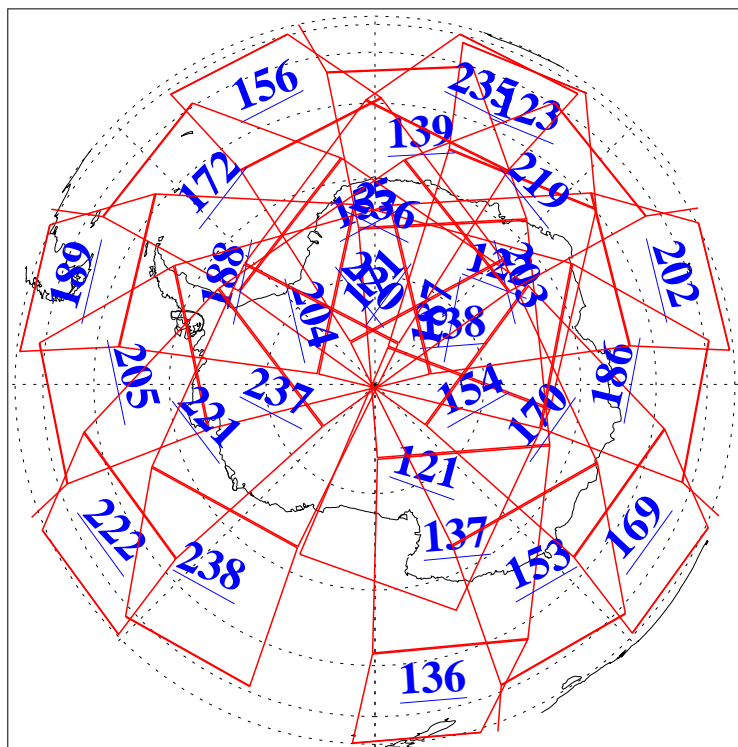

L1B Availability
AMSU Granules: 240
HSB Granules: 0
AIRS Granules: 240

20 Nov 2006
DoY 324
Aqua Day 1661
Granules: 1 to 120

Granules: 121 to 240

Legend: AMSU Available, HSB Available, AIRS Available

L1B Availability
AMSU Granules: 240
HSB Granules: 0
AIRS Granules: 240

20 Nov 2006
DoY 324
Aqua Day 1661
Ascending Granules

Descending Granules

Legend: AMSU Available, HSB Available, AIRS Available

L1B Availability
 AMSU Granules: 240
 HSB Granules: 0
 AIRS Granules: 240

20 Nov 2006
 DoY 324
 Aqua Day 1661

Northern Hemisphere Granules

Southern Hemisphere Granules

Legend: AMSU Available, HSB Available, AIRS Available