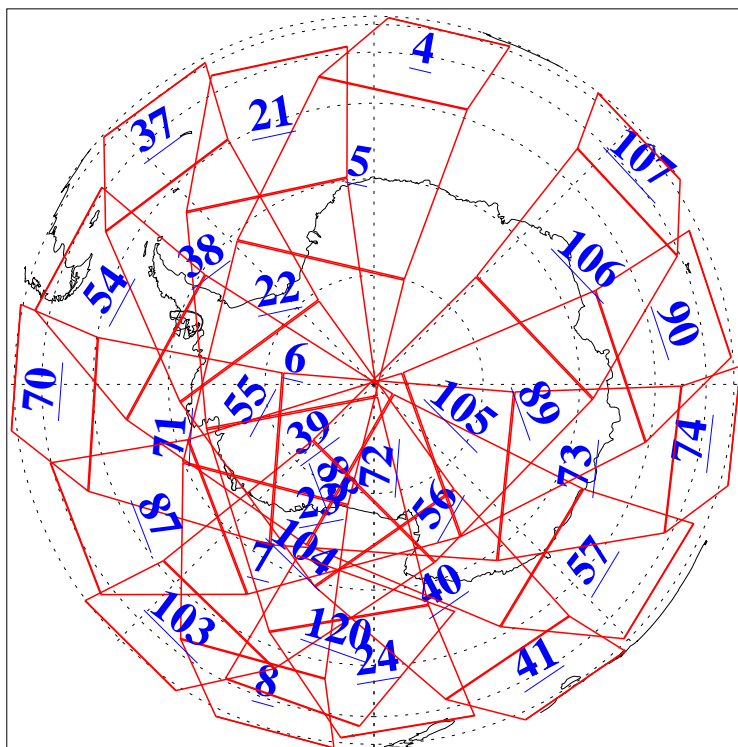

L1B Availability
AMSU Granules: 240
HSB Granules: 0
AIRS Granules: 240

20 Nov 2006
DoY 324
Aqua Day 1661
Granules: 1 to 120

Granules: 121 to 240

Legend: AMSU Available, HSB Available, AIRS Available

L1B Availability
AMSU Granules: 240
HSB Granules: 0
AIRS Granules: 240

20 Nov 2006
DoY 324
Aqua Day 1661
Ascending Granules

Descending Granules

Legend: AMSU Available, HSB Available, AIRS Available

L1B Availability
 AMSU Granules: 240
 HSB Granules: 0
 AIRS Granules: 240

20 Nov 2006
 DoY 324
 Aqua Day 1661

Northern Hemisphere Granules

Southern Hemisphere Granules

Legend: AMSU Available, HSB Available, AIRS Available