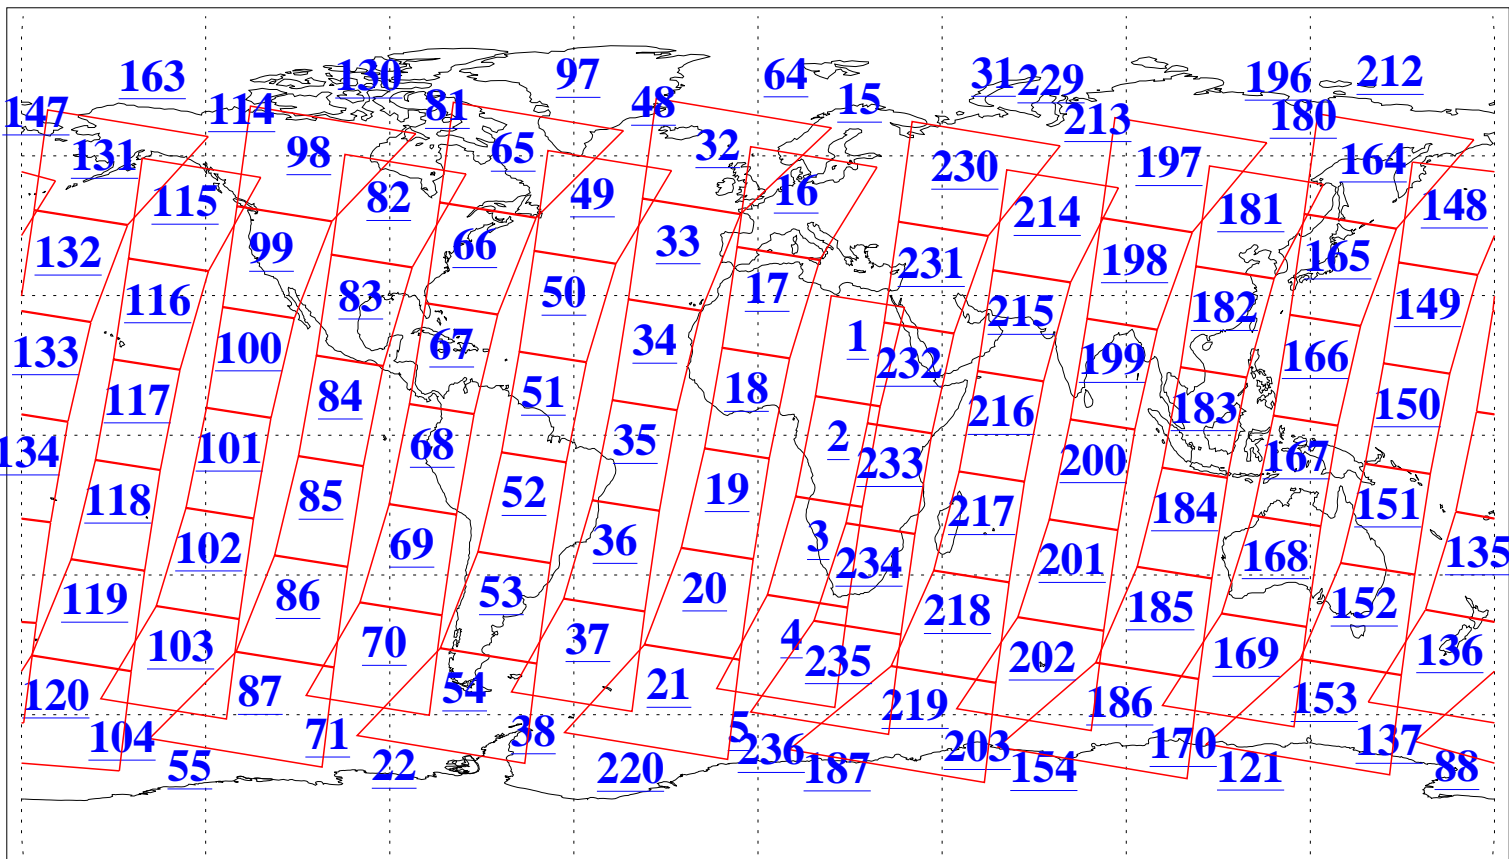

L1B Availability
AMSU Granules: 240
HSB Granules: 0
AIRS Granules: 240

20 Nov 2006
DoY 324
Aqua Day 1661
Granules: 1 to 120

Granules: 121 to 240

Legend: AMSU Available, HSB Available, AIRS Available

L1B Availability
AMSU Granules: 240
HSB Granules: 0
AIRS Granules: 240

20 Nov 2006
DoY 324
Aqua Day 1661
Ascending Granules

Descending Granules

Legend: AMSU Available, HSB Available, AIRS Available

L1B Availability
 AMSU Granules: 240
 HSB Granules: 0
 AIRS Granules: 240

20 Nov 2006
 DoY 324
 Aqua Day 1661

Northern Hemisphere Granules

Southern Hemisphere Granules

Legend: AMSU Available, HSB Available, AIRS Available