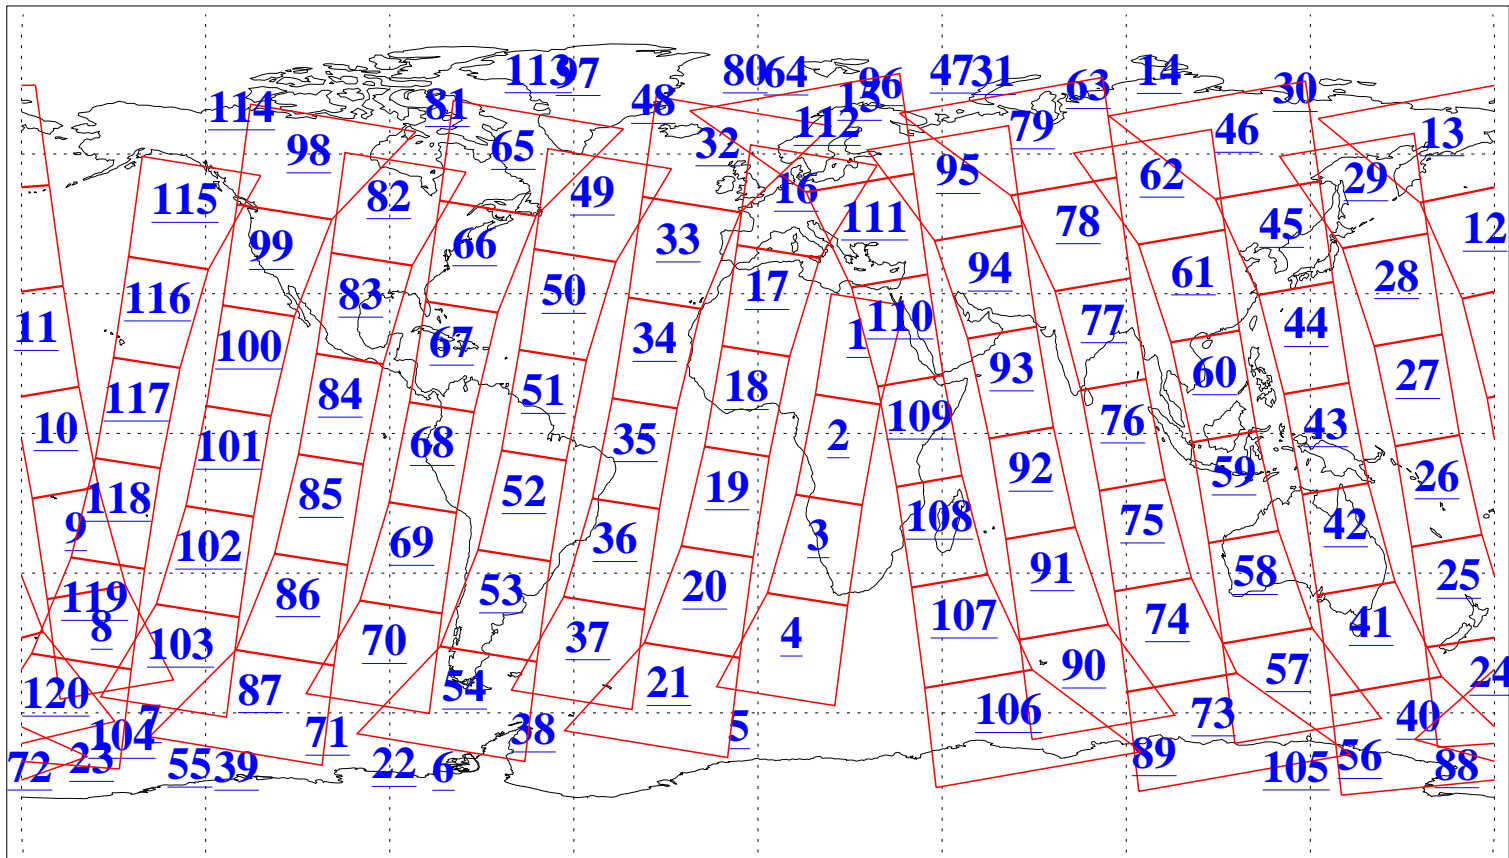

L1B Availability
AMSU Granules: 240
HSB Granules: 0
AIRS Granules: 240

20 Nov 2006
DoY 324
Aqua Day 1661
Granules: 1 to 120

Granules: 121 to 240

Legend: AMSU Available, HSB Available, AIRS Available

L1B Availability
AMSU Granules: 240
HSB Granules: 0
AIRS Granules: 240

20 Nov 2006
DoY 324
Aqua Day 1661
Ascending Granules

Descending Granules

Legend: AMSU Available, HSB Available, AIRS Available

L1B Availability
 AMSU Granules: 240
 HSB Granules: 0
 AIRS Granules: 240

20 Nov 2006
 DoY 324
 Aqua Day 1661

Northern Hemisphere Granules

Southern Hemisphere Granules

Legend: AMSU Available, HSB Available, AIRS Available