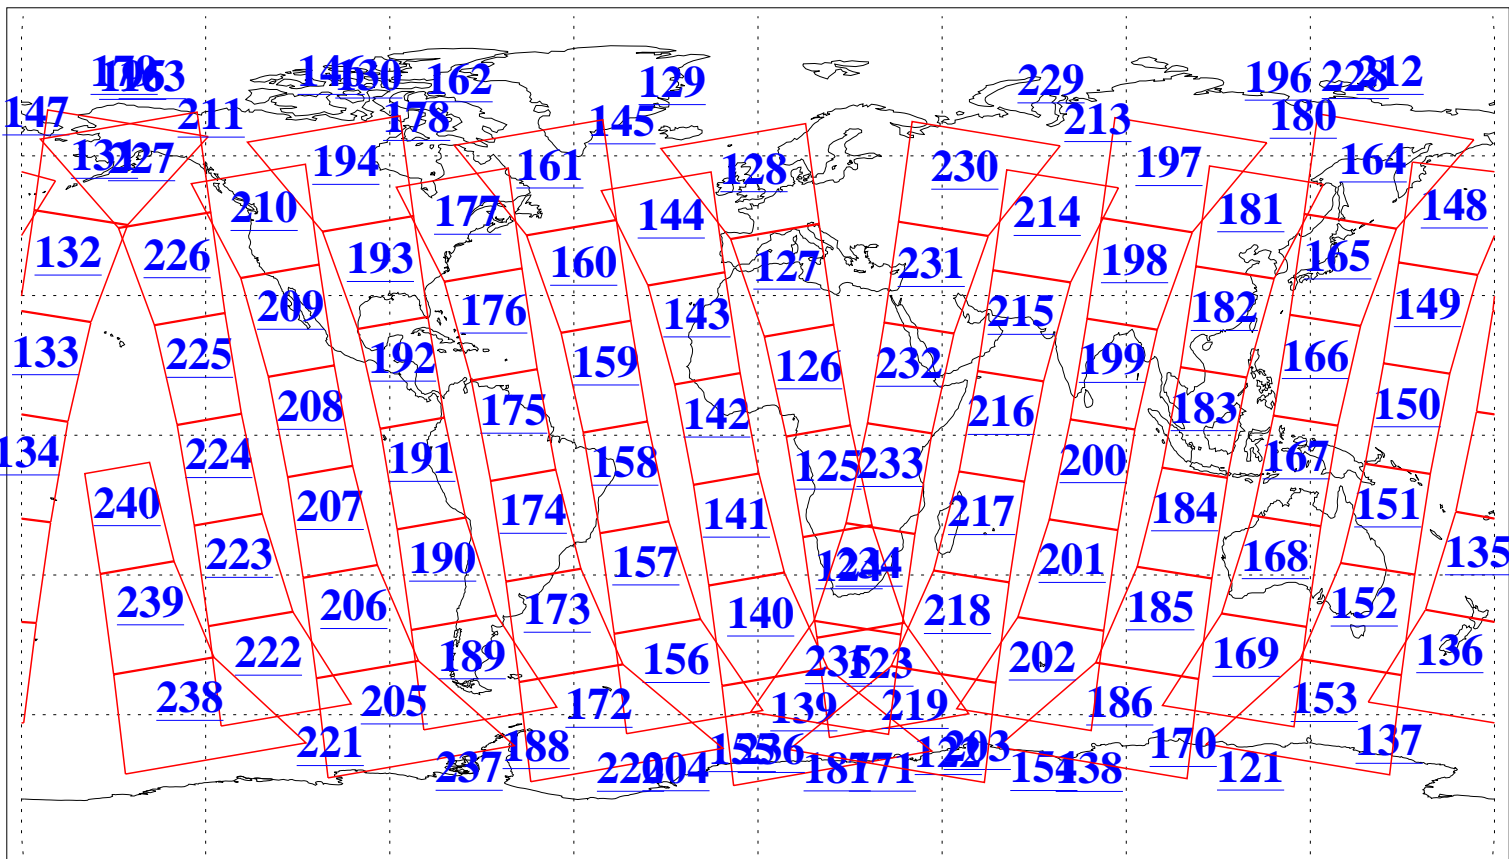

L1B Availability
AMSU Granules: 240
HSB Granules: 0
AIRS Granules: 240

20 Nov 2006
DoY 324
Aqua Day 1661
Granules: 1 to 120

Granules: 121 to 240

Legend: AMSU Available, HSB Available, AIRS Available

L1B Availability
AMSU Granules: 240
HSB Granules: 0
AIRS Granules: 240

20 Nov 2006
DoY 324
Aqua Day 1661
Ascending Granules

Descending Granules

Legend: AMSU Available, HSB Available, AIRS Available

L1B Availability
 AMSU Granules: 240
 HSB Granules: 0
 AIRS Granules: 240

20 Nov 2006
 DoY 324
 Aqua Day 1661

Northern Hemisphere Granules

Southern Hemisphere Granules

Legend: AMSU Available, HSB Available, AIRS Available