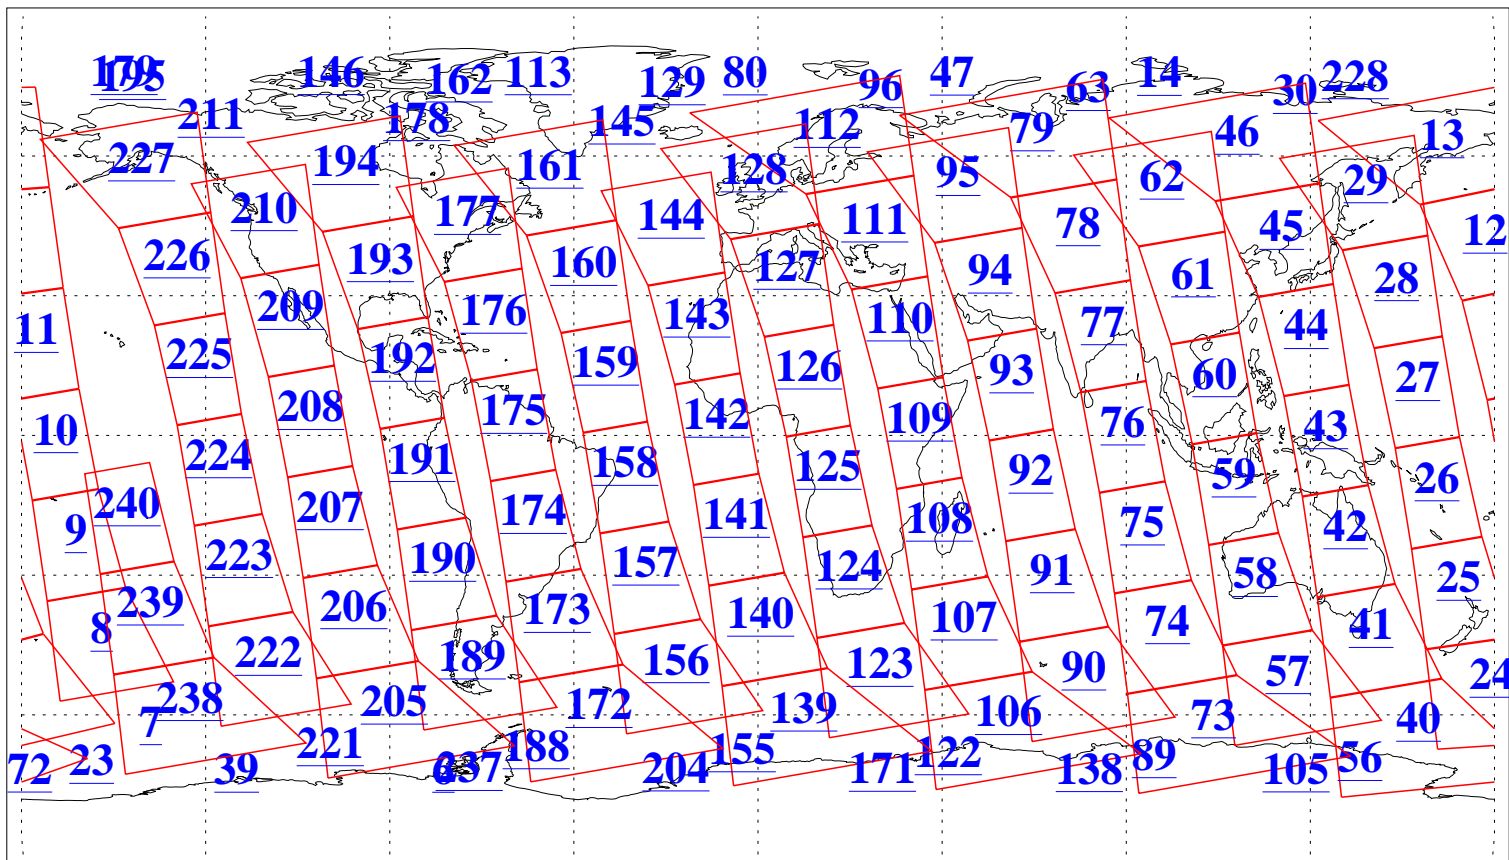

L1B Availability
AMSU Granules: 240
HSB Granules: 0
AIRS Granules: 240

20 Nov 2006
DoY 324
Aqua Day 1661
Granules: 1 to 120

Granules: 121 to 240

Legend: AMSU Available, HSB Available, AIRS Available

L1B Availability
AMSU Granules: 240
HSB Granules: 0
AIRS Granules: 240

20 Nov 2006
DoY 324
Aqua Day 1661
Ascending Granules

Descending Granules

Legend: AMSU Available, HSB Available, AIRS Available

L1B Availability
 AMSU Granules: 240
 HSB Granules: 0
 AIRS Granules: 240

20 Nov 2006
 DoY 324
 Aqua Day 1661

Northern Hemisphere Granules

Southern Hemisphere Granules

Legend: AMSU Available, HSB Available, AIRS Available