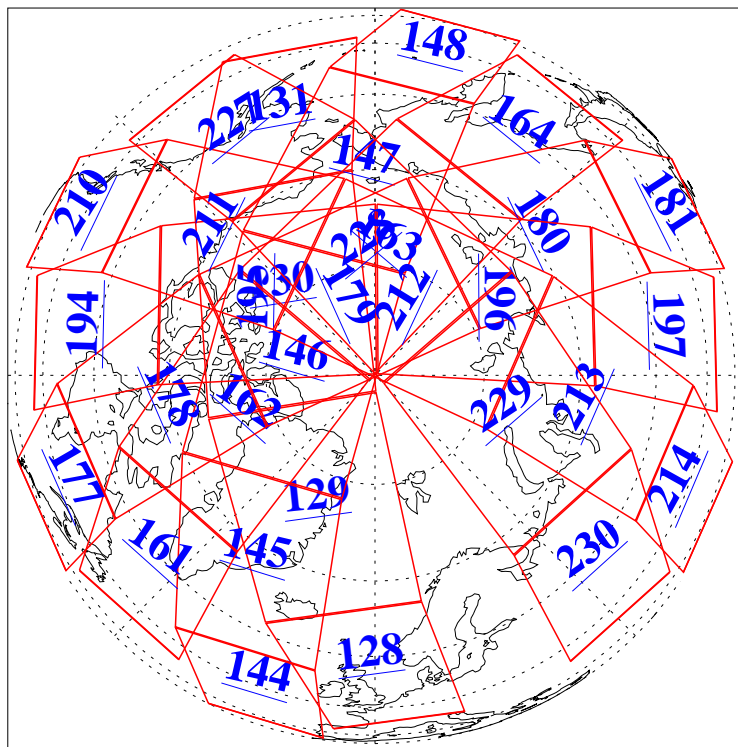

20 Nov 2006
DoY 324
Aqua Day 1661
Ascending Granules

Descending Granules

Legend: AMSU Available, HSB Available, AIRS Available

L1B Availability
 AMSU Granules: 240
 HSB Granules: 0
 AIRS Granules: 240

20 Nov 2006
 DoY 324
 Aqua Day 1661

Northern Hemisphere Granules

Southern Hemisphere Granules

Legend: AMSU Available, HSB Available, AIRS Available