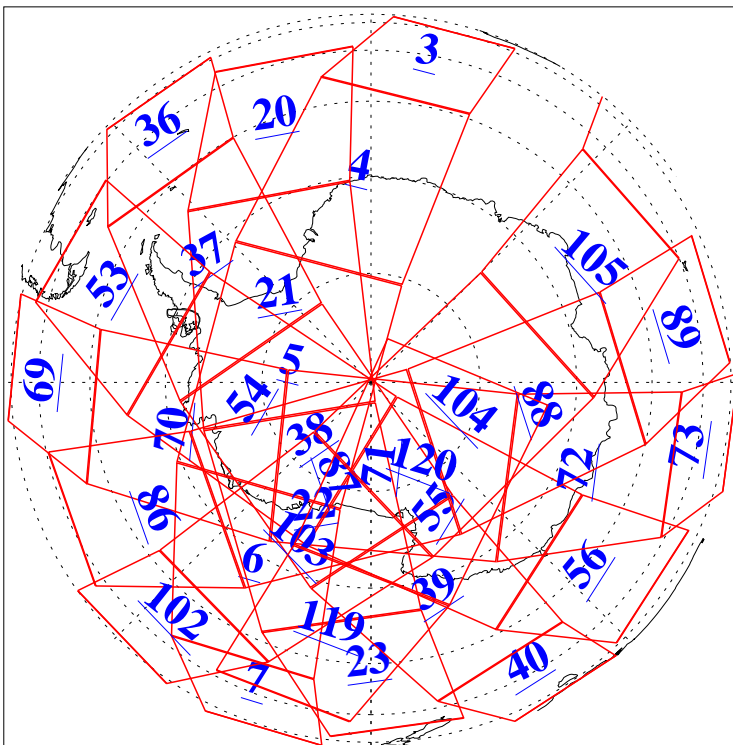

L1B Availability
AMSU Granules: 240
HSB Granules: 0
AIRS Granules: 240

13 Nov 2006
DoY 317
Aqua Day 1654
Granules: 1 to 120

Granules: 121 to 240

Legend: AMSU Available, HSB Available, AIRS Available

L1B Availability
AMSU Granules: 240
HSB Granules: 0
AIRS Granules: 240

13 Nov 2006
DoY 317
Aqua Day 1654
Ascending Granules

Descending Granules

Legend: AMSU Available, *HSB Available*, **AIRS Available**

L1B Availability
 AMSU Granules: 240
 HSB Granules: 0
 AIRS Granules: 240

13 Nov 2006
 DoY 317
 Aqua Day 1654

Northern Hemisphere Granules

Southern Hemisphere Granules

Legend: AMSU Available, HSB Available, AIRS Available