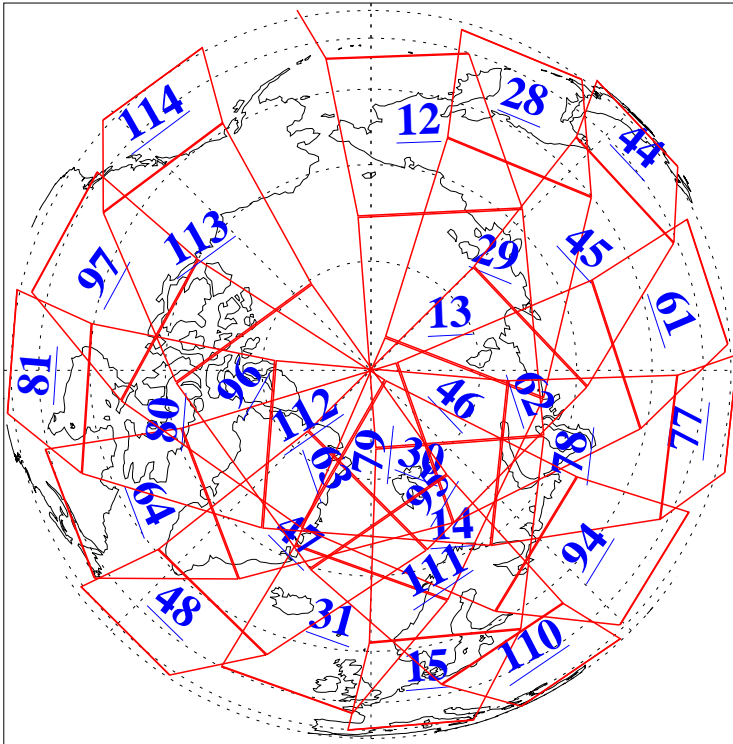

L1B Availability
AMSU Granules: 240
HSB Granules: 0
AIRS Granules: 240

13 Nov 2006
DoY 317
Aqua Day 1654
Granules: 1 to 120

Granules: 121 to 240

Legend: AMSU Available, HSB Available, AIRS Available

L1B Availability
AMSU Granules: 240
HSB Granules: 0
AIRS Granules: 240

13 Nov 2006
DoY 317
Aqua Day 1654
Ascending Granules

Descending Granules

Legend: AMSU Available, *HSB Available*, **AIRS Available**

L1B Availability
 AMSU Granules: 240
 HSB Granules: 0
 AIRS Granules: 240

13 Nov 2006
 DoY 317
 Aqua Day 1654

Northern Hemisphere Granules

Southern Hemisphere Granules

Legend: AMSU Available, HSB Available, AIRS Available