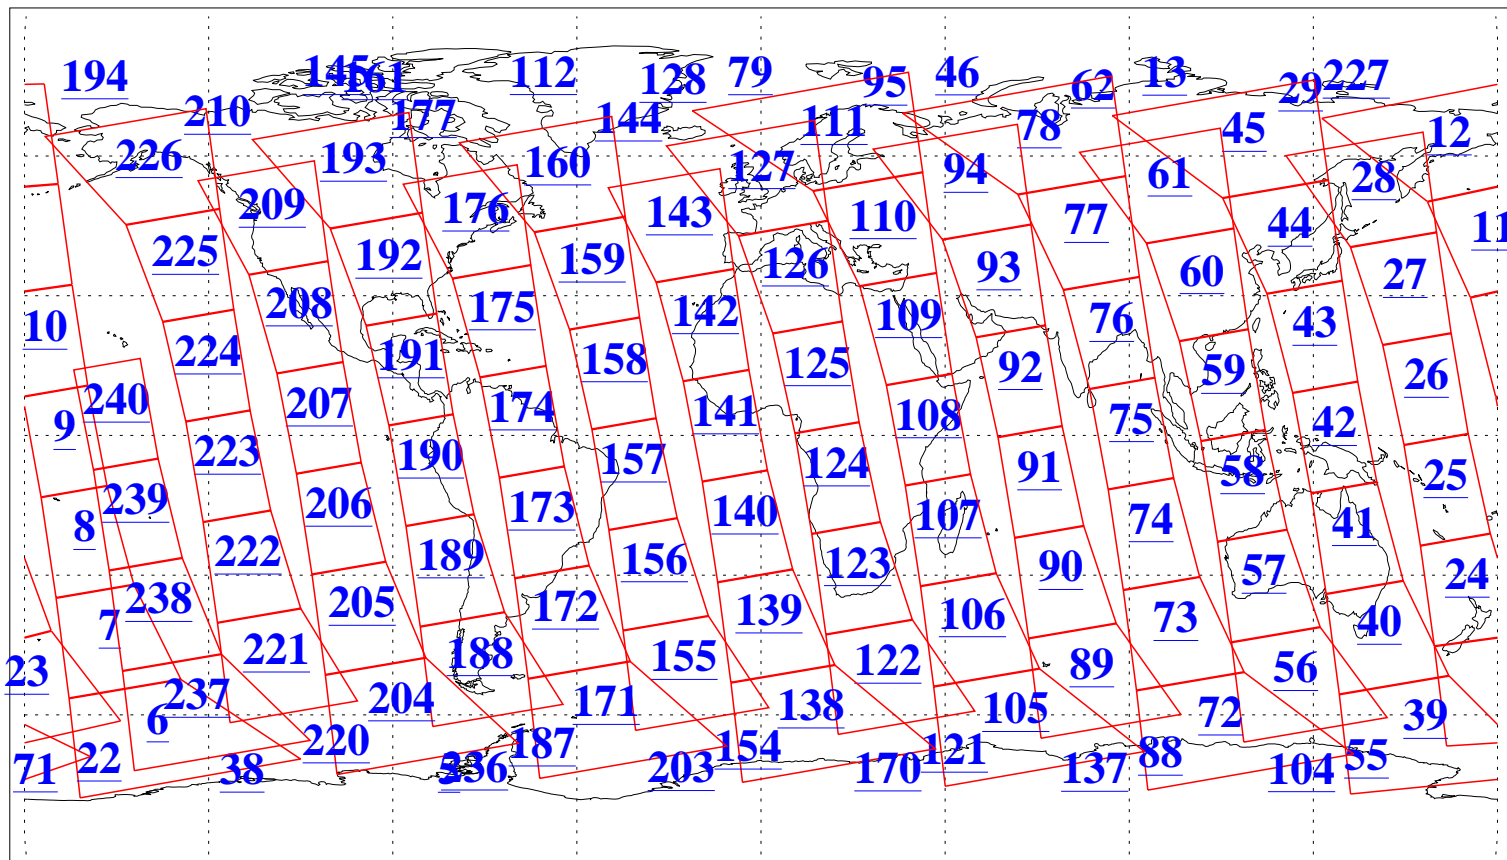

L1B Availability
AMSU Granules: 240
HSB Granules: 0
AIRS Granules: 240

13 Nov 2006
DoY 317
Aqua Day 1654
Granules: 1 to 120

Granules: 121 to 240

Legend: AMSU Available, HSB Available, AIRS Available

L1B Availability
AMSU Granules: 240
HSB Granules: 0
AIRS Granules: 240

13 Nov 2006
DoY 317
Aqua Day 1654
Ascending Granules

Descending Granules

Legend: AMSU Available, *HSB Available*, **AIRS Available**

L1B Availability
 AMSU Granules: 240
 HSB Granules: 0
 AIRS Granules: 240