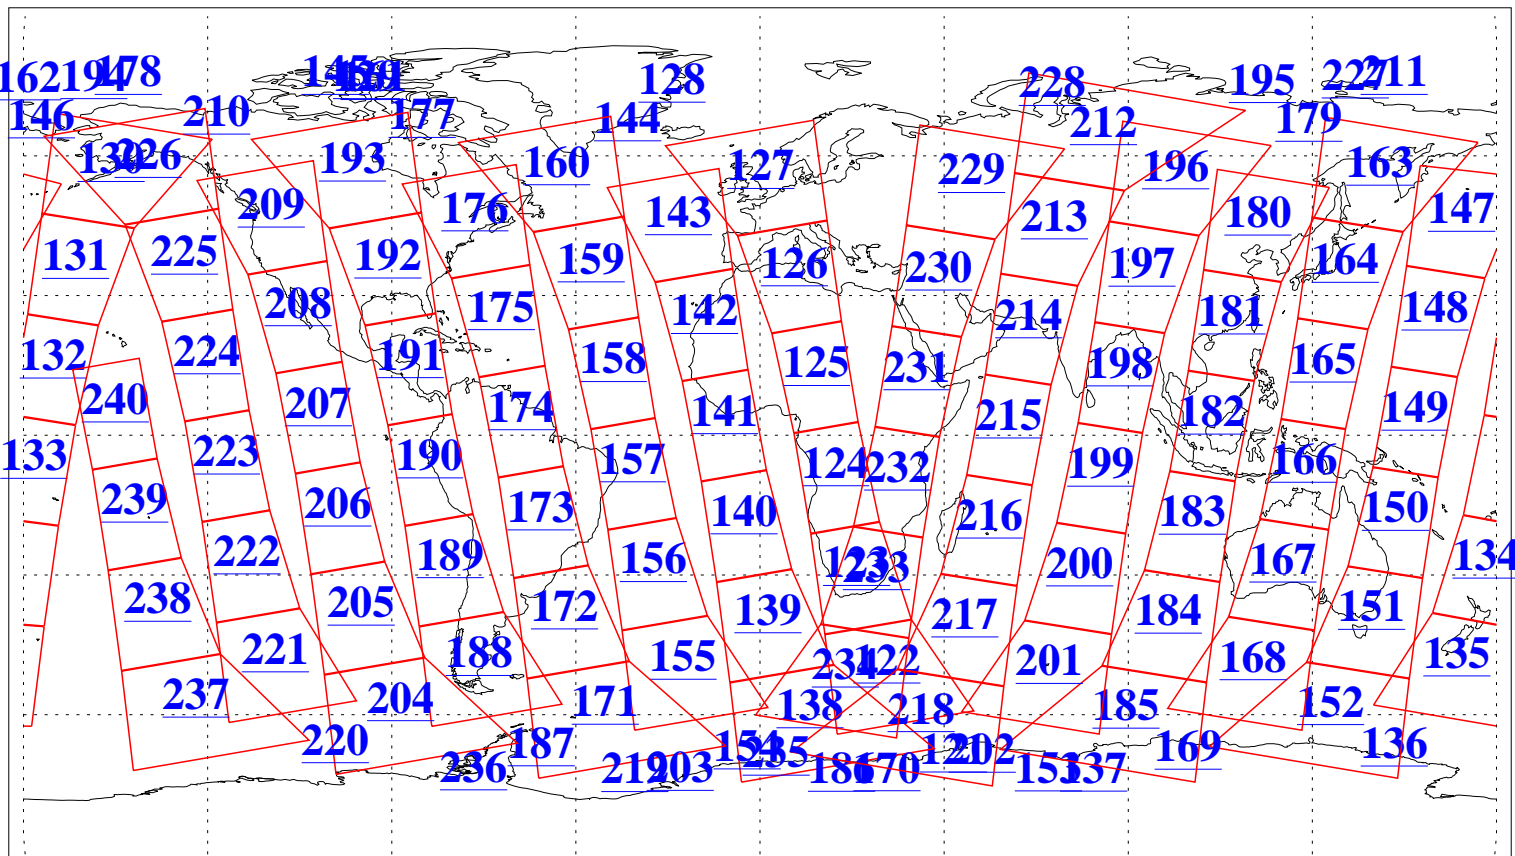

L1B Availability
AMSU Granules: 240
HSB Granules: 0
AIRS Granules: 240

13 Nov 2006
DoY 317
Aqua Day 1654
Granules: 1 to 120

Granules: 121 to 240

Legend: AMSU Available, HSB Available, AIRS Available

L1B Availability
AMSU Granules: 240
HSB Granules: 0
AIRS Granules: 240

13 Nov 2006
DoY 317
Aqua Day 1654
Ascending Granules

Descending Granules

Legend: AMSU Available, *HSB Available*, **AIRS Available**

L1B Availability
 AMSU Granules: 240
 HSB Granules: 0
 AIRS Granules: 240