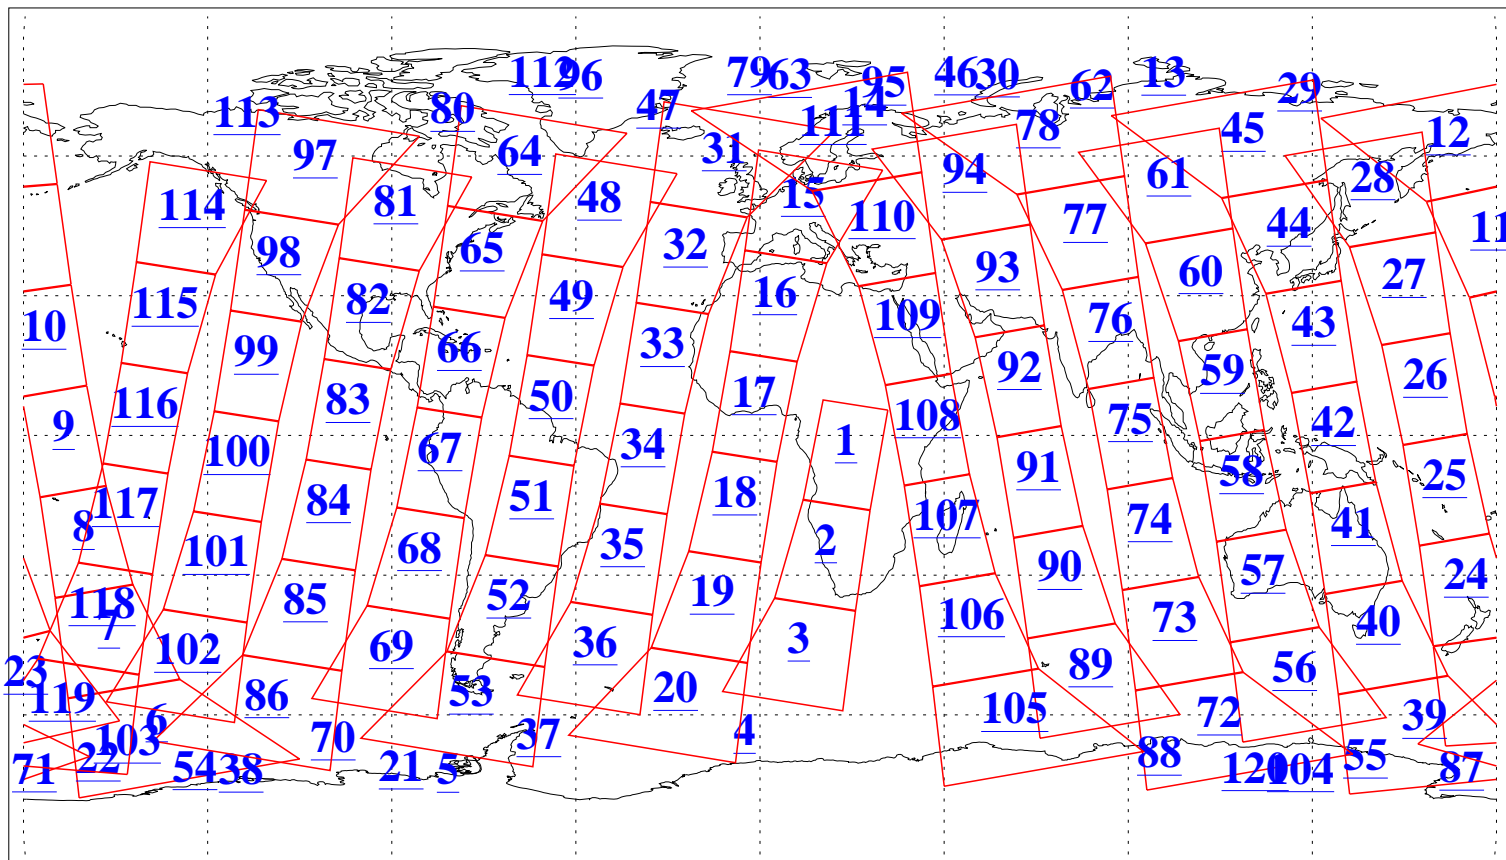

L1B Availability
AMSU Granules: 240
HSB Granules: 0
AIRS Granules: 240

13 Nov 2006
DoY 317
Aqua Day 1654
Granules: 1 to 120

Granules: 121 to 240

Legend: AMSU Available, HSB Available, AIRS Available

L1B Availability
AMSU Granules: 240
HSB Granules: 0
AIRS Granules: 240

13 Nov 2006
DoY 317
Aqua Day 1654
Ascending Granules

Descending Granules

Legend: AMSU Available, *HSB Available*, **AIRS Available**

L1B Availability
 AMSU Granules: 240
 HSB Granules: 0
 AIRS Granules: 240

13 Nov 2006
 DoY 317
 Aqua Day 1654

Northern Hemisphere Granules

Southern Hemisphere Granules

Legend: AMSU Available, HSB Available, AIRS Available