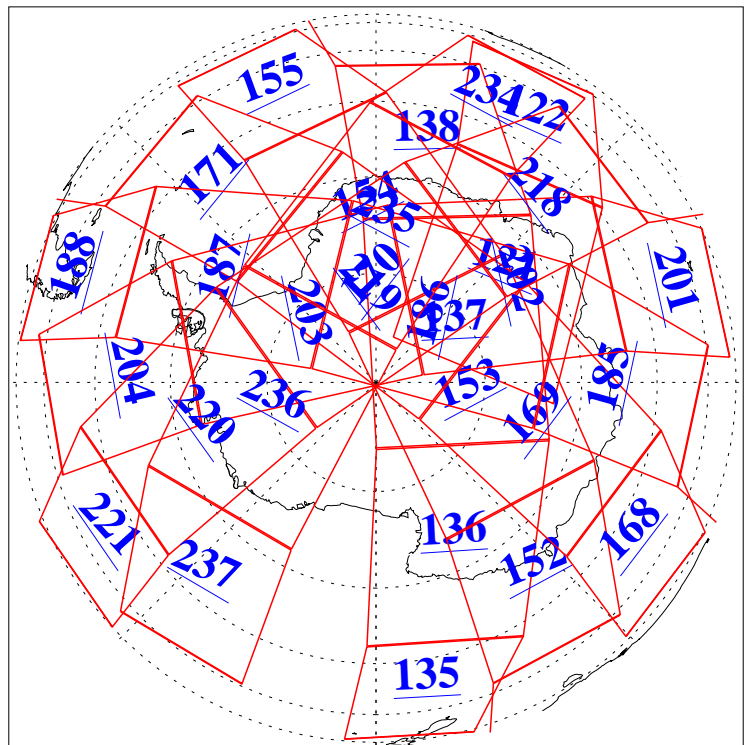

L1B Availability
AMSU Granules: 240
HSB Granules: 0
AIRS Granules: 240

13 Nov 2006
DoY 317
Aqua Day 1654
Granules: 1 to 120

Granules: 121 to 240

Legend: AMSU Available, HSB Available, AIRS Available

L1B Availability
AMSU Granules: 240
HSB Granules: 0
AIRS Granules: 240

13 Nov 2006
DoY 317
Aqua Day 1654
Ascending Granules

Descending Granules

Legend: AMSU Available, *HSB Available*, **AIRS Available**

L1B Availability
 AMSU Granules: 240
 HSB Granules: 0
 AIRS Granules: 240

13 Nov 2006
 DoY 317
 Aqua Day 1654

Northern Hemisphere Granules

Southern Hemisphere Granules

Legend: AMSU Available, HSB Available, AIRS Available