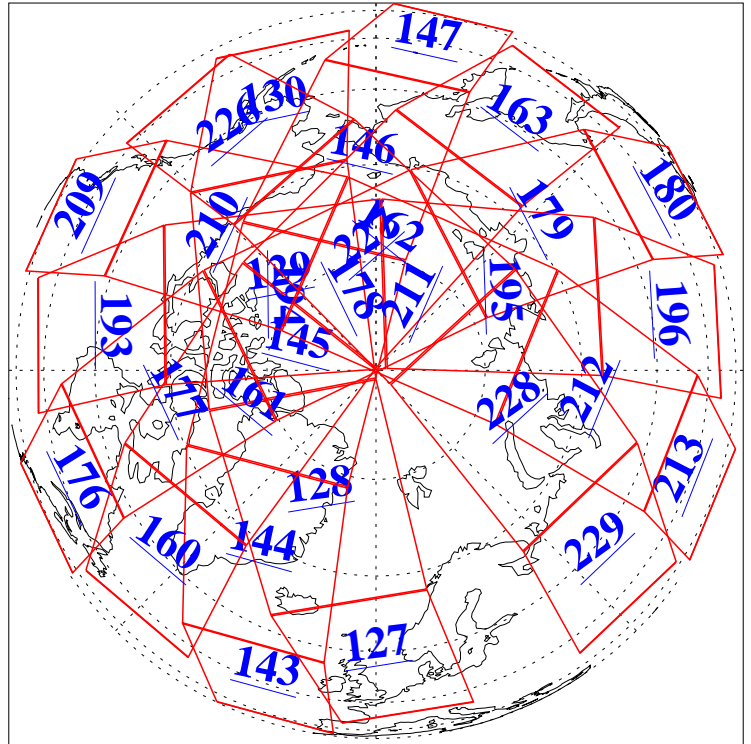

L1B Availability
AMSU Granules: 240
HSB Granules: 0
AIRS Granules: 240

13 Nov 2006
DoY 317
Aqua Day 1654
Granules: 1 to 120

Granules: 121 to 240

Legend: AMSU Available, HSB Available, AIRS Available

L1B Availability
AMSU Granules: 240
HSB Granules: 0
AIRS Granules: 240

13 Nov 2006
DoY 317
Aqua Day 1654
Ascending Granules

Descending Granules

Legend: AMSU Available, *HSB Available*, **AIRS Available**

L1B Availability
 AMSU Granules: 240
 HSB Granules: 0
 AIRS Granules: 240

13 Nov 2006
 DoY 317
 Aqua Day 1654

Northern Hemisphere Granules

Southern Hemisphere Granules

Legend: AMSU Available, HSB Available, AIRS Available