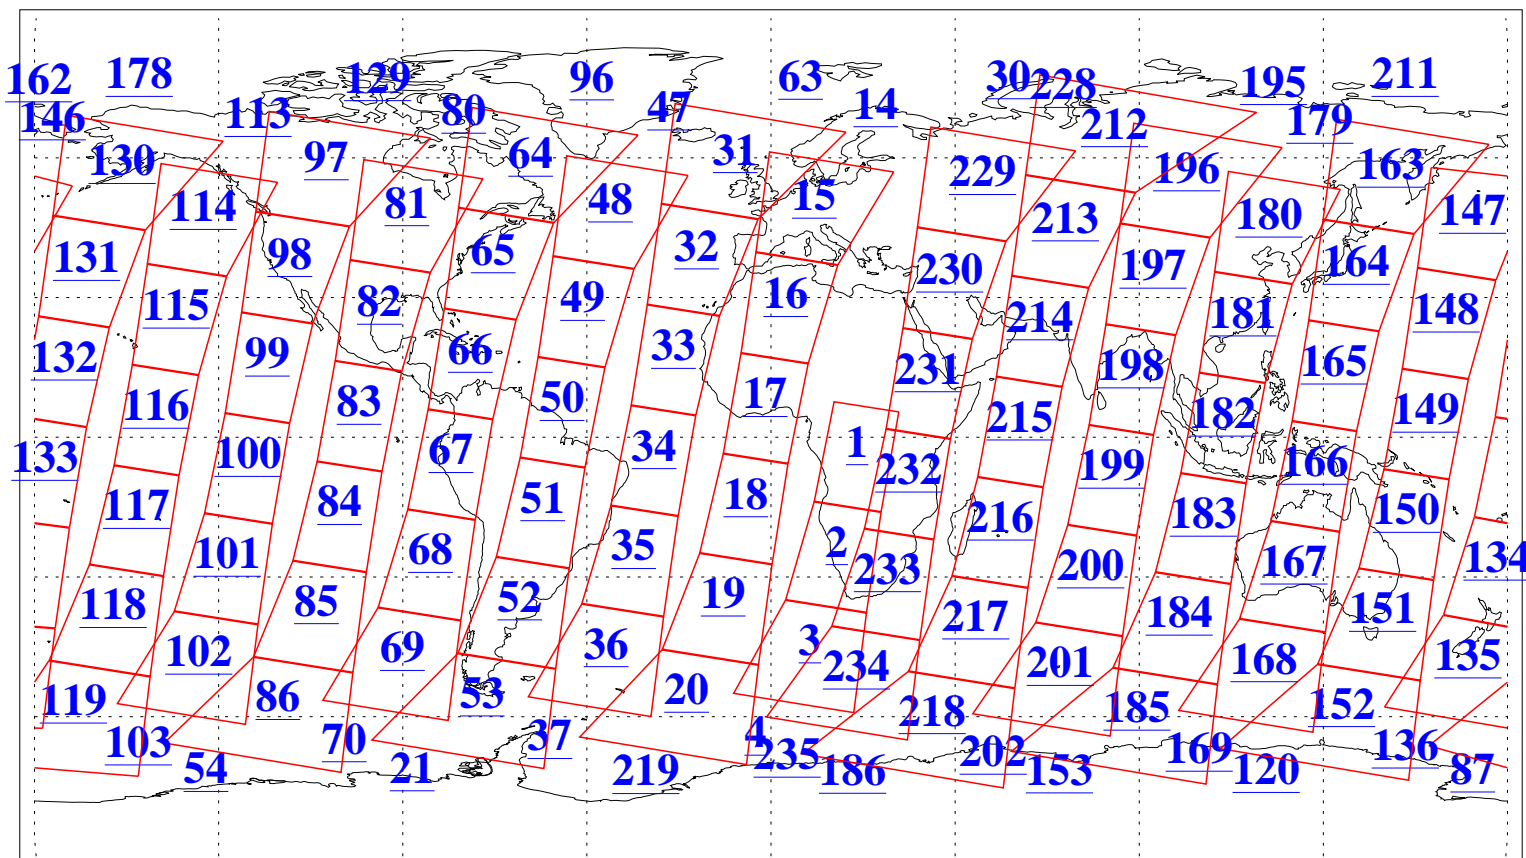

L1B Availability
AMSU Granules: 240
HSB Granules: 0
AIRS Granules: 240

13 Nov 2006
DoY 317
Aqua Day 1654
Granules: 1 to 120

Granules: 121 to 240

Legend: AMSU Available, HSB Available, AIRS Available

L1B Availability
AMSU Granules: 240
HSB Granules: 0
AIRS Granules: 240

13 Nov 2006
DoY 317
Aqua Day 1654
Ascending Granules

Descending Granules

Legend: AMSU Available, *HSB Available*, **AIRS Available**

L1B Availability
 AMSU Granules: 240
 HSB Granules: 0
 AIRS Granules: 240