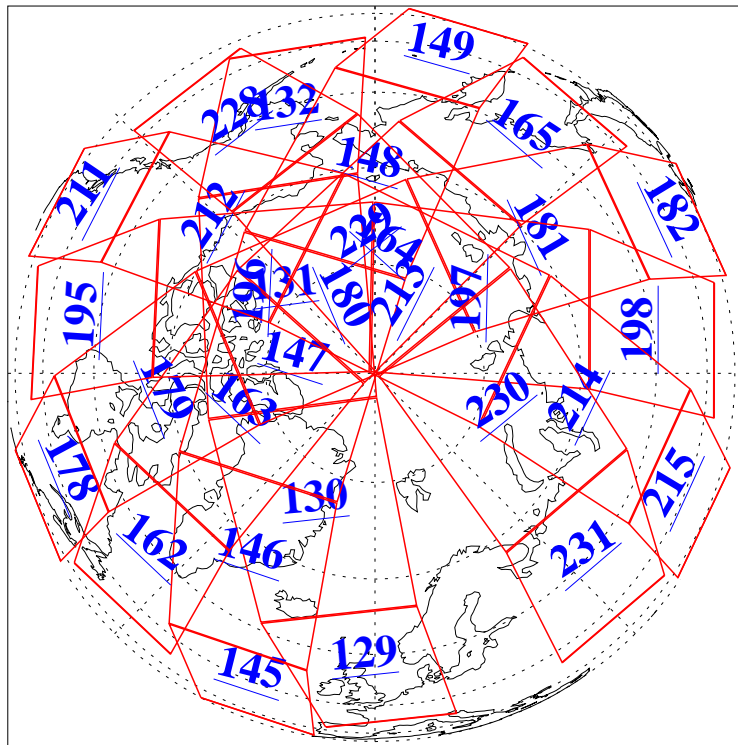

L1B Availability
AMSU Granules: 240
HSB Granules: 0
AIRS Granules: 240

11 Nov 2006
DoY 315
Aqua Day 1652
Granules: 1 to 120

Granules: 121 to 240

Legend: AMSU Available, HSB Available, AIRS Available

L1B Availability
AMSU Granules: 240
HSB Granules: 0
AIRS Granules: 240

11 Nov 2006
DoY 315
Aqua Day 1652

Ascending Granules

Descending Granules

Legend: AMSU Available, *HSB Available*, *AIRS Available*

L1B Availability
 AMSU Granules: 240
 HSB Granules: 0
 AIRS Granules: 240

11 Nov 2006
 DoY 315
 Aqua Day 1652

Northern Hemisphere Granules

Southern Hemisphere Granules

Legend: AMSU Available, HSB Available, AIRS Available