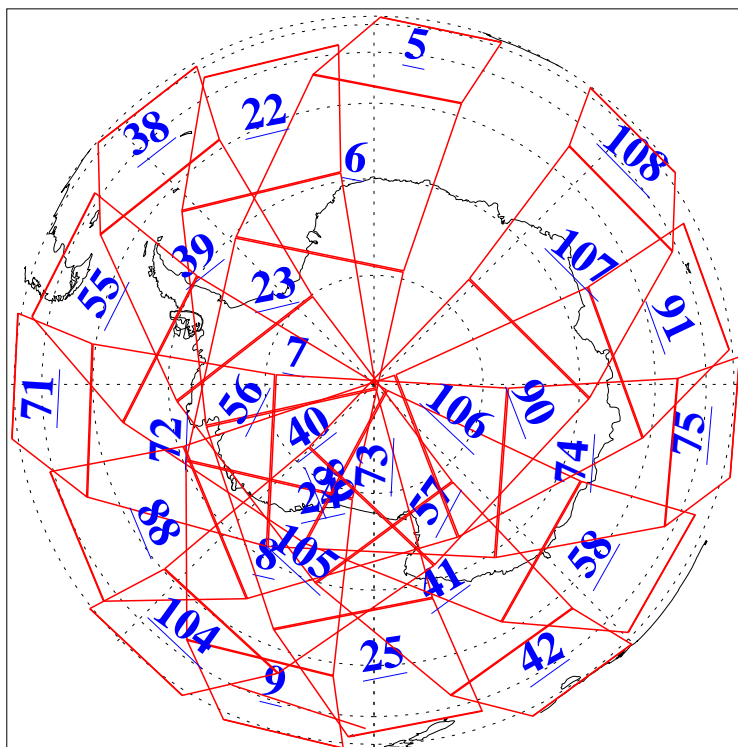

L1B Availability
AMSU Granules: 240
HSB Granules: 0
AIRS Granules: 240

11 Nov 2006
DoY 315
Aqua Day 1652
Granules: 1 to 120

Granules: 121 to 240

Legend: AMSU Available, HSB Available, AIRS Available

L1B Availability
AMSU Granules: 240
HSB Granules: 0
AIRS Granules: 240

11 Nov 2006
DoY 315
Aqua Day 1652

Ascending Granules

Descending Granules

Legend: AMSU Available, *HSB Available*, *AIRS Available*

L1B Availability
 AMSU Granules: 240
 HSB Granules: 0
 AIRS Granules: 240

11 Nov 2006
 DoY 315
 Aqua Day 1652

Northern Hemisphere Granules

Southern Hemisphere Granules

Legend: AMSU Available, HSB Available, AIRS Available