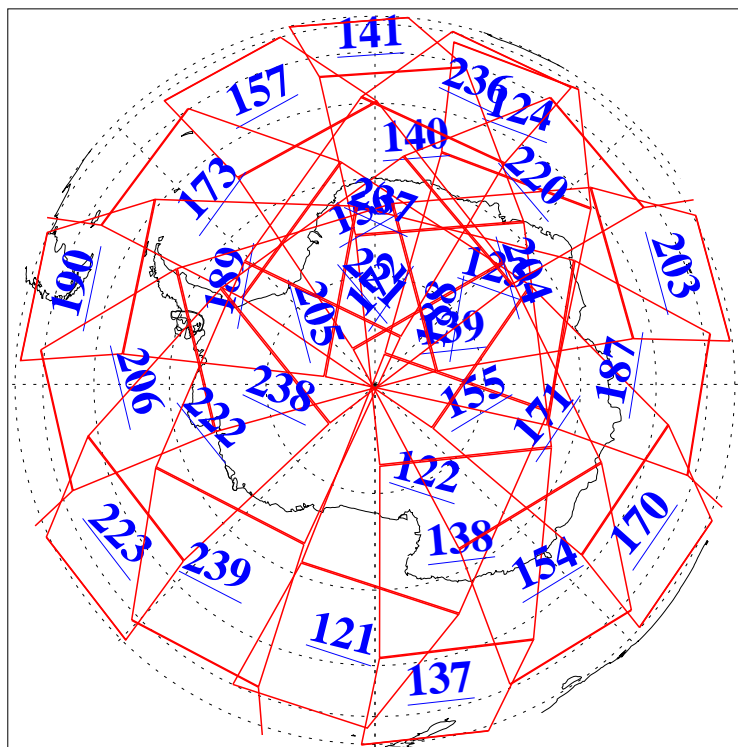

L1B Availability
AMSU Granules: 240
HSB Granules: 0
AIRS Granules: 240

11 Nov 2006
DoY 315
Aqua Day 1652
Granules: 1 to 120

Granules: 121 to 240

Legend: AMSU Available, HSB Available, AIRS Available

L1B Availability
AMSU Granules: 240
HSB Granules: 0
AIRS Granules: 240

11 Nov 2006
DoY 315
Aqua Day 1652

Ascending Granules

Descending Granules

Legend: AMSU Available, *HSB Available*, *AIRS Available*

L1B Availability
 AMSU Granules: 240
 HSB Granules: 0
 AIRS Granules: 240

11 Nov 2006
 DoY 315
 Aqua Day 1652

Northern Hemisphere Granules

Southern Hemisphere Granules

Legend: AMSU Available, HSB Available, AIRS Available