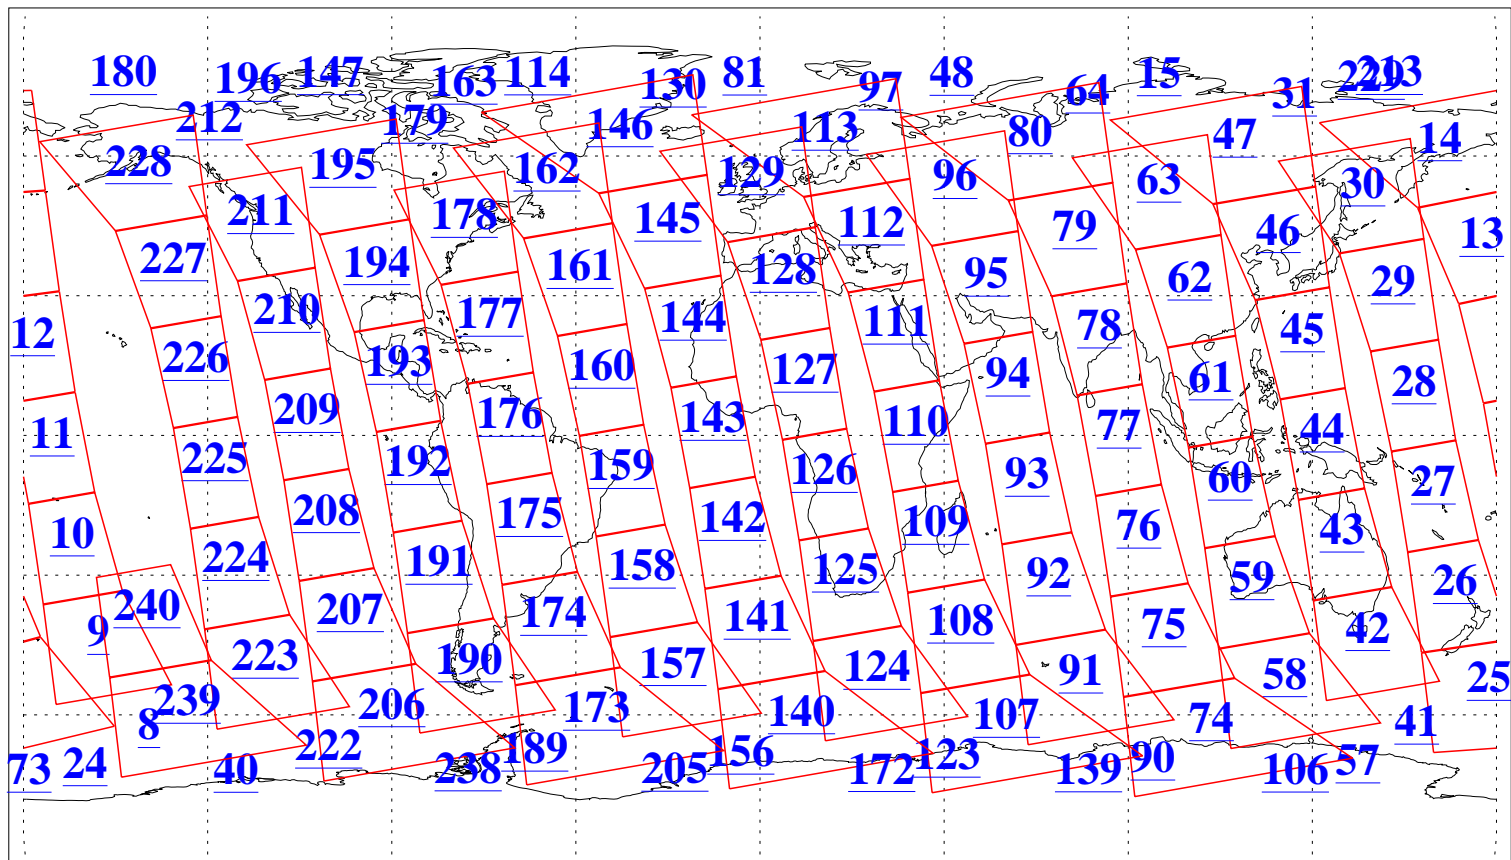

L1B Availability
AMSU Granules: 240
HSB Granules: 0
AIRS Granules: 240

11 Nov 2006
DoY 315
Aqua Day 1652
Granules: 1 to 120

Granules: 121 to 240

Legend: AMSU Available, HSB Available, AIRS Available

L1B Availability
AMSU Granules: 240
HSB Granules: 0
AIRS Granules: 240

11 Nov 2006
DoY 315
Aqua Day 1652

Ascending Granules

Descending Granules

Legend: AMSU Available, *HSB Available*, *AIRS Available*

L1B Availability
 AMSU Granules: 240
 HSB Granules: 0
 AIRS Granules: 240

11 Nov 2006
 DoY 315
 Aqua Day 1652

Northern Hemisphere Granules

Southern Hemisphere Granules

Legend: AMSU Available, HSB Available, AIRS Available