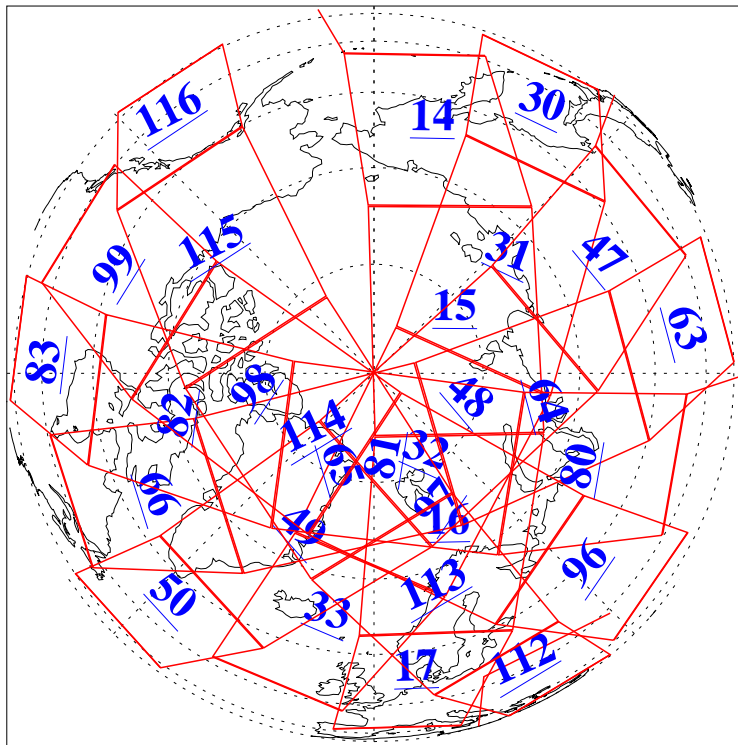

L1B Availability
AMSU Granules: 240
HSB Granules: 0
AIRS Granules: 240

11 Nov 2006
DoY 315
Aqua Day 1652
Granules: 1 to 120

Granules: 121 to 240

Legend: AMSU Available, HSB Available, AIRS Available

L1B Availability
AMSU Granules: 240
HSB Granules: 0
AIRS Granules: 240

11 Nov 2006
DoY 315
Aqua Day 1652

Ascending Granules

Descending Granules

Legend: AMSU Available, *HSB Available*, *AIRS Available*

L1B Availability
 AMSU Granules: 240
 HSB Granules: 0
 AIRS Granules: 240

11 Nov 2006
 DoY 315
 Aqua Day 1652

Northern Hemisphere Granules

Southern Hemisphere Granules

Legend: AMSU Available, HSB Available, AIRS Available