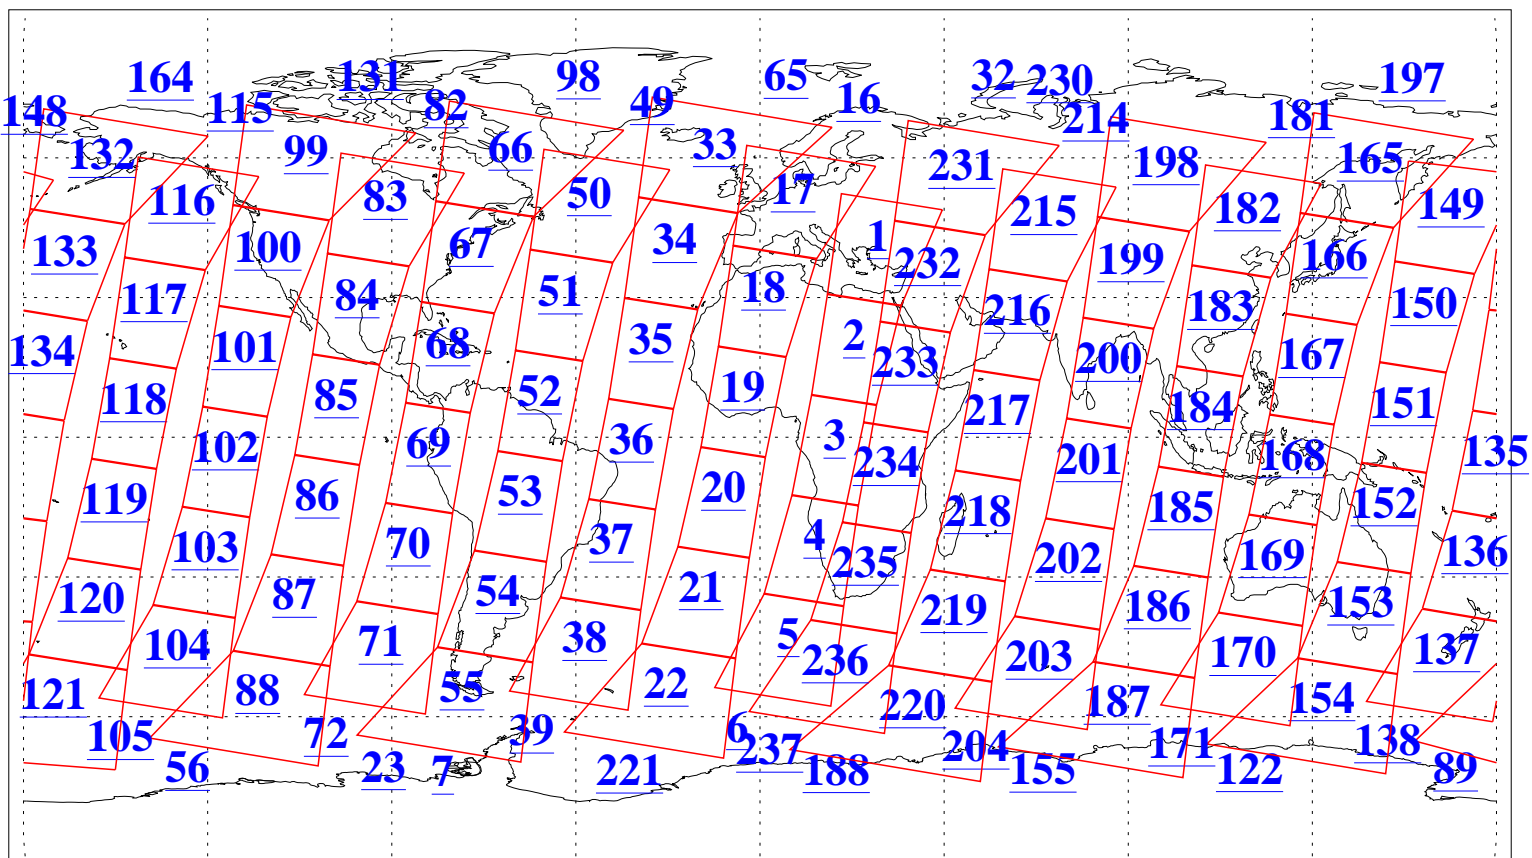

L1B Availability
AMSU Granules: 240
HSB Granules: 0
AIRS Granules: 240

11 Nov 2006
DoY 315
Aqua Day 1652
Granules: 1 to 120

Granules: 121 to 240

Legend: AMSU Available, HSB Available, AIRS Available

L1B Availability
AMSU Granules: 240
HSB Granules: 0
AIRS Granules: 240

11 Nov 2006
DoY 315
Aqua Day 1652

Ascending Granules

Descending Granules

Legend: AMSU Available, *HSB Available*, *AIRS Available*

L1B Availability
 AMSU Granules: 240
 HSB Granules: 0
 AIRS Granules: 240

11 Nov 2006
 DoY 315
 Aqua Day 1652

Northern Hemisphere Granules

Southern Hemisphere Granules

Legend: AMSU Available, HSB Available, AIRS Available