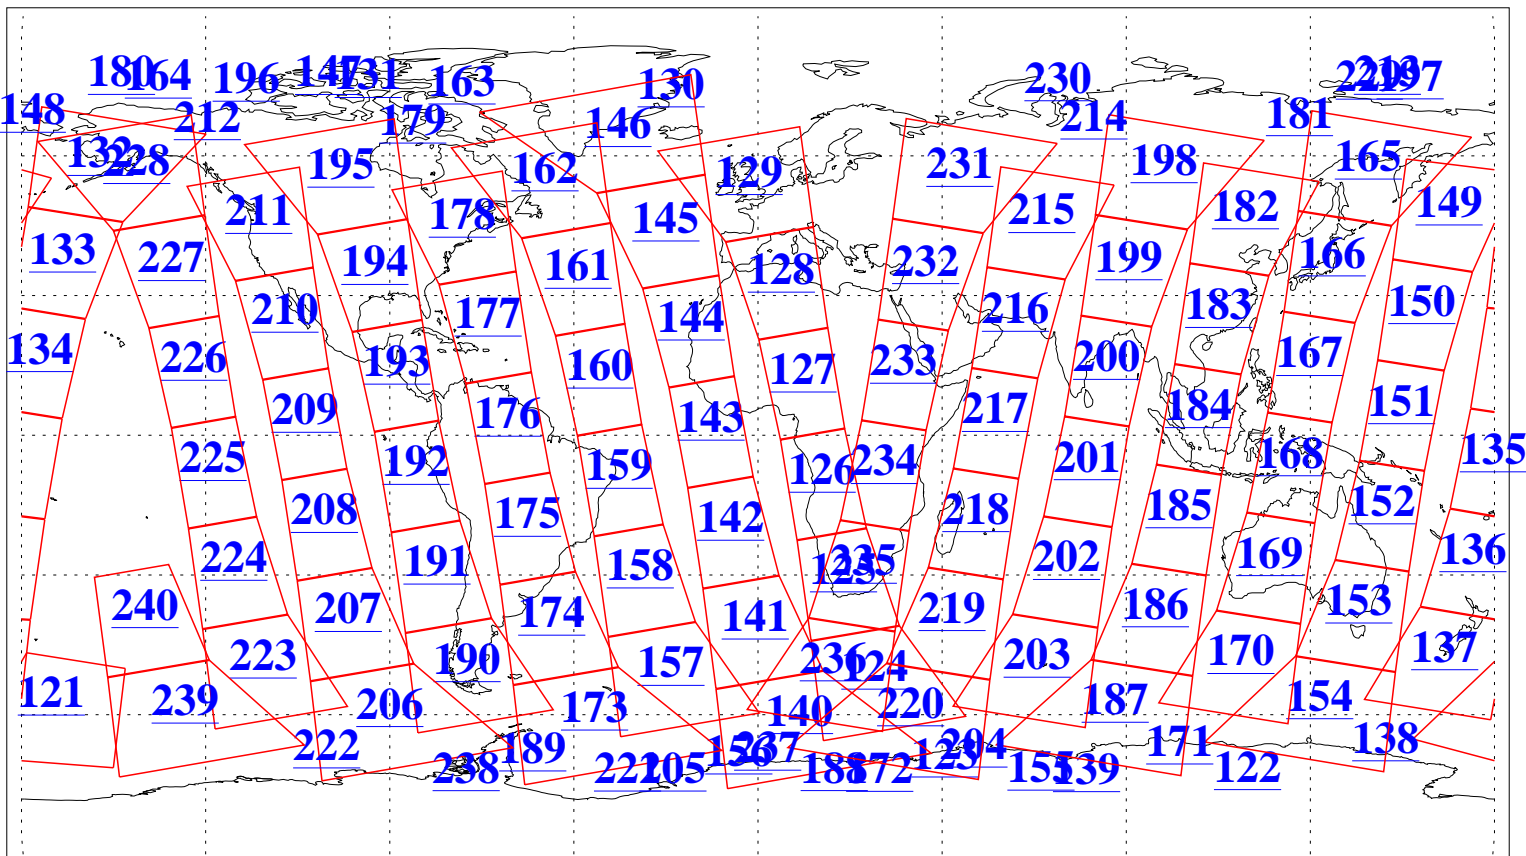

L1B Availability
AMSU Granules: 240
HSB Granules: 0
AIRS Granules: 240

11 Nov 2006
DoY 315
Aqua Day 1652
Granules: 1 to 120

Granules: 121 to 240

Legend: AMSU Available, HSB Available, AIRS Available

L1B Availability
AMSU Granules: 240
HSB Granules: 0
AIRS Granules: 240

11 Nov 2006
DoY 315
Aqua Day 1652

Ascending Granules

Descending Granules

Legend: AMSU Available, *HSB Available*, *AIRS Available*

L1B Availability
 AMSU Granules: 240
 HSB Granules: 0
 AIRS Granules: 240

11 Nov 2006
 DoY 315
 Aqua Day 1652

Northern Hemisphere Granules

Southern Hemisphere Granules

Legend: AMSU Available, HSB Available, AIRS Available