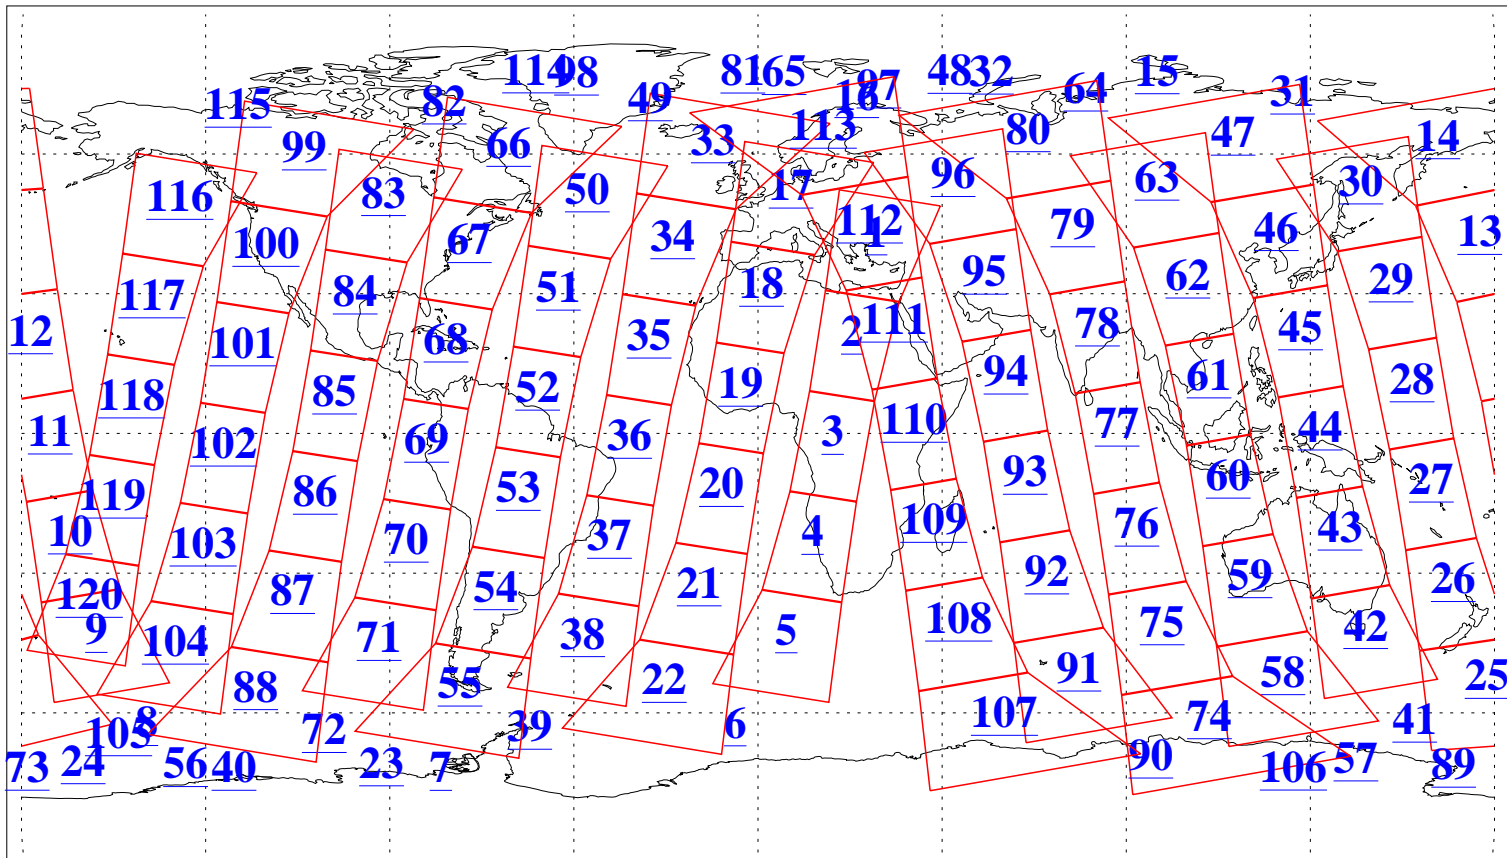

L1B Availability
AMSU Granules: 240
HSB Granules: 0
AIRS Granules: 240

11 Nov 2006
DoY 315
Aqua Day 1652
Granules: 1 to 120

Granules: 121 to 240

Legend: AMSU Available, HSB Available, AIRS Available

L1B Availability
AMSU Granules: 240
HSB Granules: 0
AIRS Granules: 240

11 Nov 2006
DoY 315
Aqua Day 1652

Ascending Granules

Descending Granules

Legend: AMSU Available, *HSB Available*, *AIRS Available*

L1B Availability
 AMSU Granules: 240
 HSB Granules: 0
 AIRS Granules: 240

11 Nov 2006
 DoY 315
 Aqua Day 1652

Northern Hemisphere Granules

Southern Hemisphere Granules

Legend: AMSU Available, HSB Available, AIRS Available