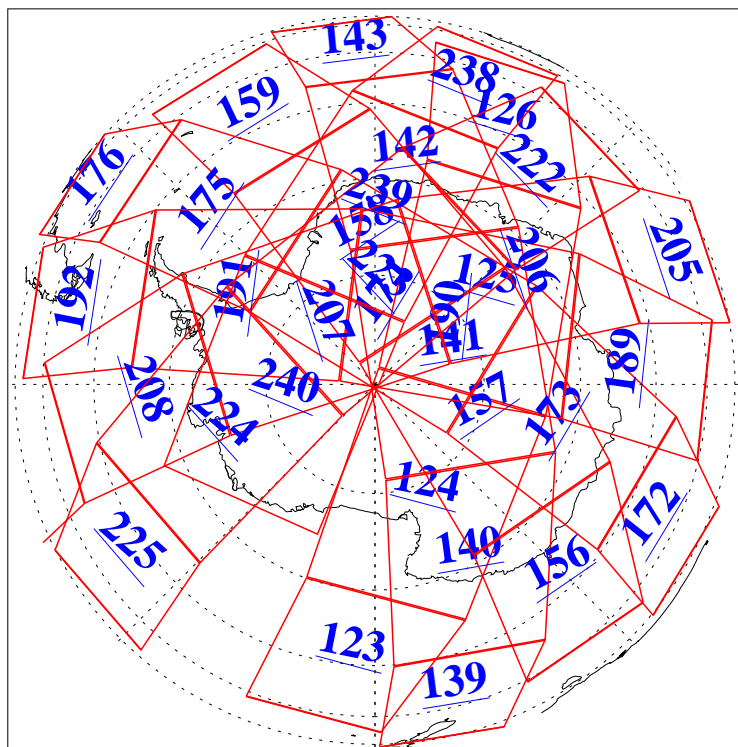

L1B Availability  
AMSU Granules: 240  
HSB Granules: 0  
AIRS Granules: 240

9 Nov 2006  
DoY 313  
Aqua Day 1650  
Granules: 1 to 120

Granules: 121 to 240

Legend: AMSU Available, HSB Available, AIRS Available

L1B Availability  
AMSU Granules: 240  
HSB Granules: 0  
AIRS Granules: 240

9 Nov 2006  
DoY 313  
Aqua Day 1650

Ascending Granules

Descending Granules

Legend: AMSU Available, HSB Available, AIRS Available

L1B Availability  
 AMSU Granules: 240  
 HSB Granules: 0  
 AIRS Granules: 240

9 Nov 2006  
 DoY 313  
 Aqua Day 1650

Northern Hemisphere Granules

Southern Hemisphere Granules

Legend: AMSU Available, HSB Available, AIRS Available