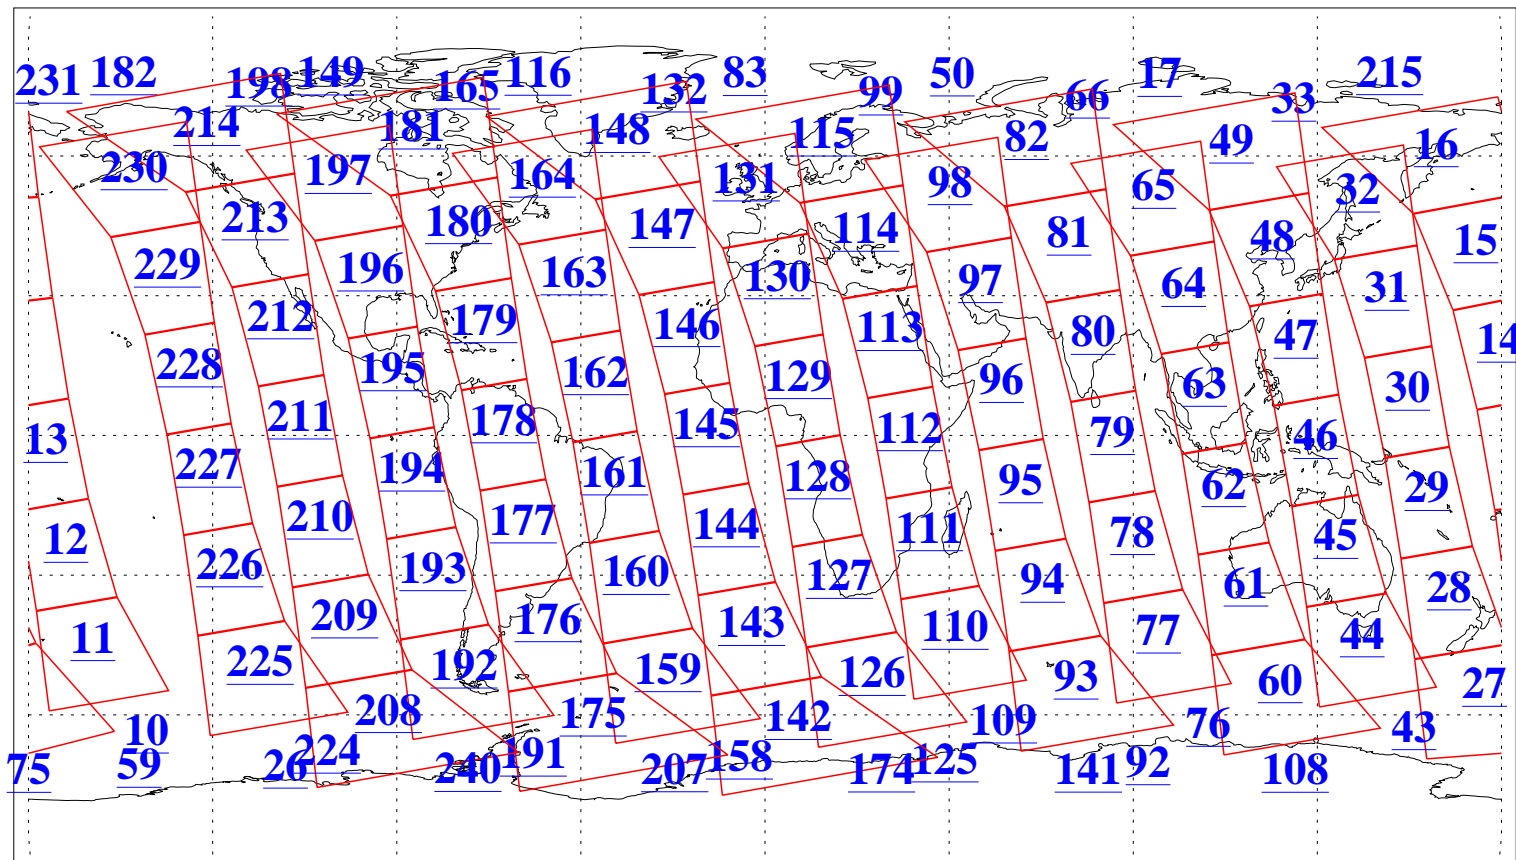

L1B Availability  
AMSU Granules: 240  
HSB Granules: 0  
AIRS Granules: 240

9 Nov 2006  
DoY 313  
Aqua Day 1650  
Granules: 1 to 120

Granules: 121 to 240

Legend: AMSU Available, HSB Available, AIRS Available

L1B Availability  
AMSU Granules: 240  
HSB Granules: 0  
AIRS Granules: 240

9 Nov 2006  
DoY 313  
Aqua Day 1650

Ascending Granules

Descending Granules

Legend: AMSU Available, HSB Available, AIRS Available

L1B Availability  
 AMSU Granules: 240  
 HSB Granules: 0  
 AIRS Granules: 240

9 Nov 2006  
 DoY 313  
 Aqua Day 1650

Northern Hemisphere Granules

Southern Hemisphere Granules

Legend: AMSU Available, HSB Available, AIRS Available