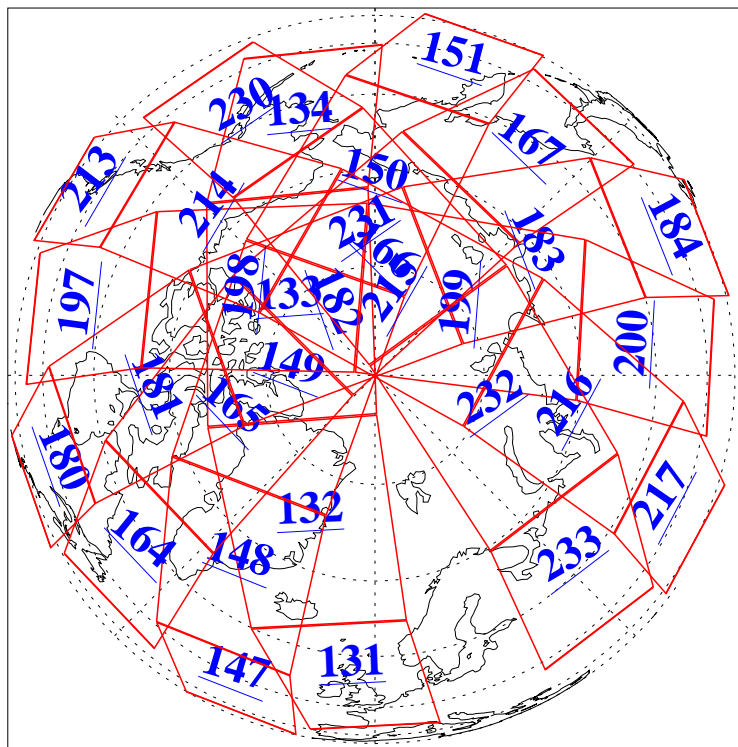

L1B Availability  
AMSU Granules: 240  
HSB Granules: 0  
AIRS Granules: 240

9 Nov 2006  
DoY 313  
Aqua Day 1650  
Granules: 1 to 120

Granules: 121 to 240

Legend: AMSU Available, HSB Available, AIRS Available

L1B Availability  
AMSU Granules: 240  
HSB Granules: 0  
AIRS Granules: 240

9 Nov 2006  
DoY 313  
Aqua Day 1650

Ascending Granules

Descending Granules

Legend: AMSU Available, HSB Available, AIRS Available

L1B Availability  
 AMSU Granules: 240  
 HSB Granules: 0  
 AIRS Granules: 240

9 Nov 2006  
 DoY 313  
 Aqua Day 1650

Northern Hemisphere Granules

Southern Hemisphere Granules

Legend: AMSU Available, HSB Available, AIRS Available