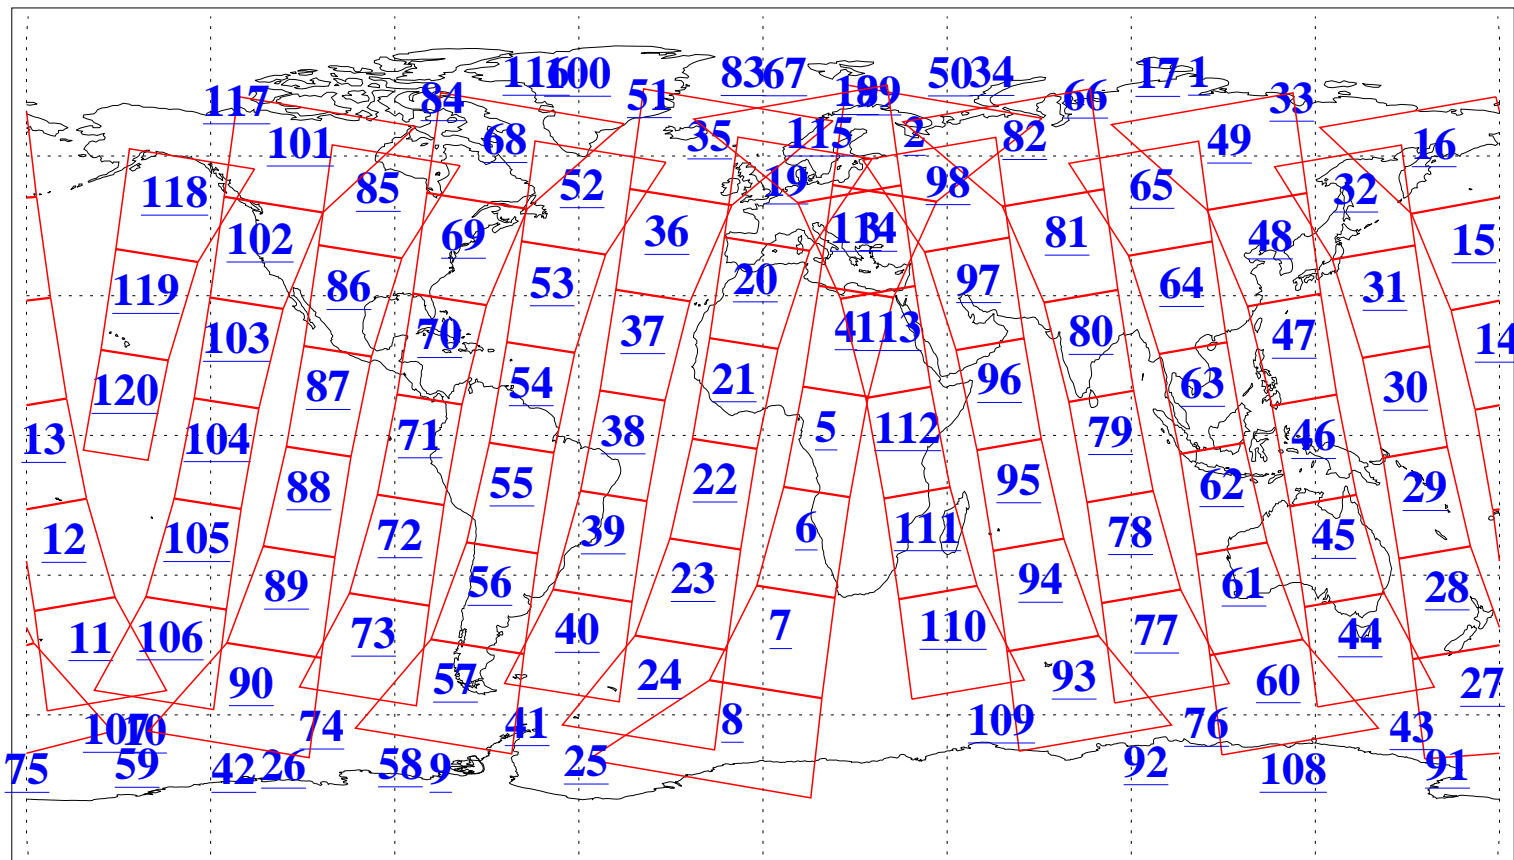

L1B Availability  
AMSU Granules: 240  
HSB Granules: 0  
AIRS Granules: 240

9 Nov 2006  
DoY 313  
Aqua Day 1650  
Granules: 1 to 120

Granules: 121 to 240

Legend: AMSU Available, HSB Available, AIRS Available

L1B Availability  
AMSU Granules: 240  
HSB Granules: 0  
AIRS Granules: 240

9 Nov 2006  
DoY 313  
Aqua Day 1650

Ascending Granules

Descending Granules

Legend: AMSU Available, HSB Available, AIRS Available

L1B Availability  
 AMSU Granules: 240  
 HSB Granules: 0  
 AIRS Granules: 240

9 Nov 2006  
 DoY 313  
 Aqua Day 1650

Northern Hemisphere Granules

Southern Hemisphere Granules

Legend: AMSU Available, HSB Available, AIRS Available