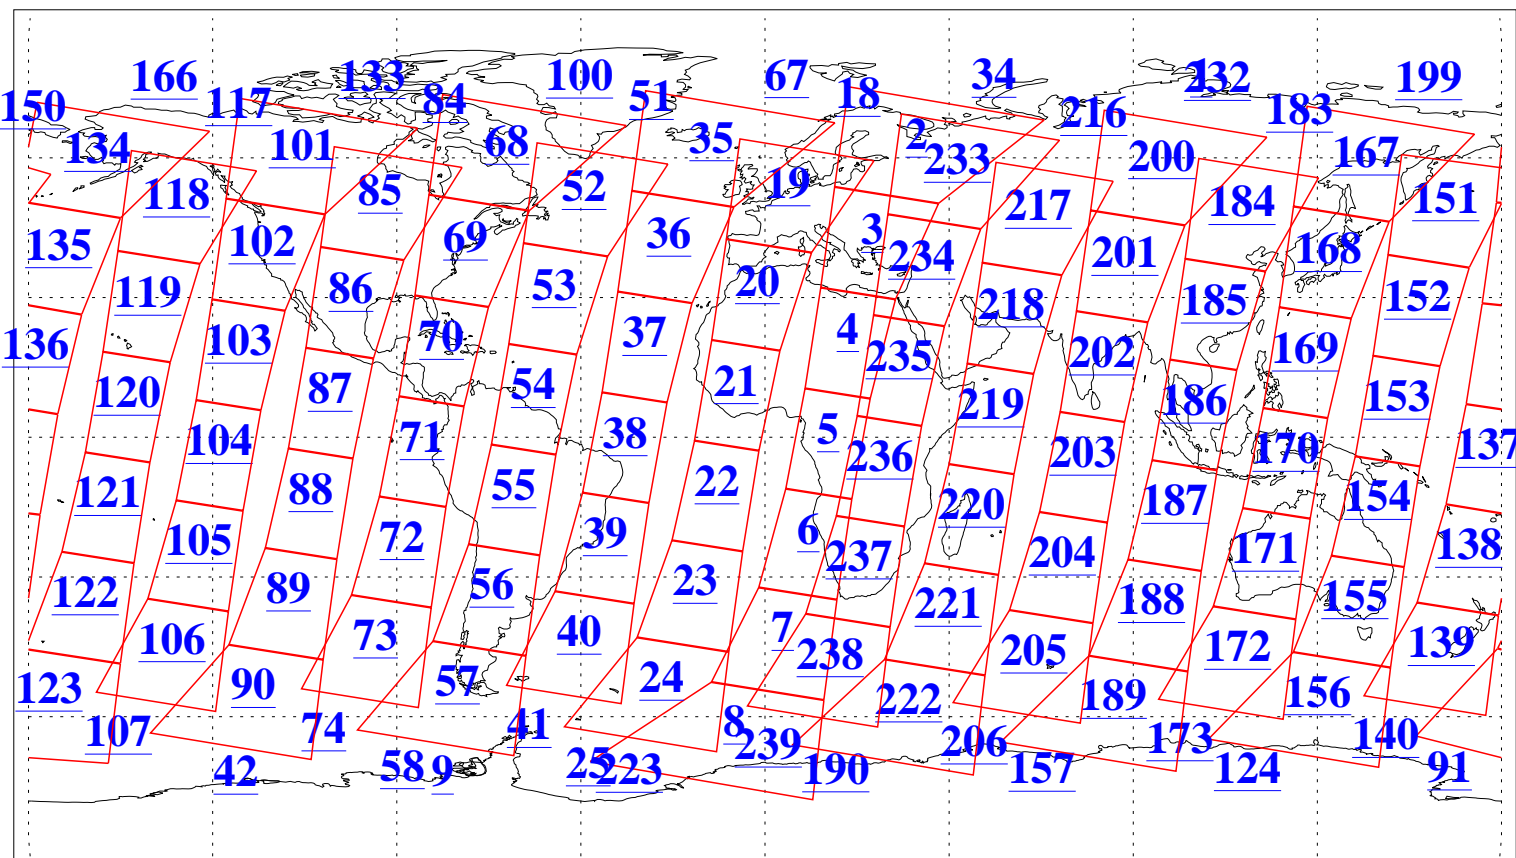

L1B Availability  
AMSU Granules: 240  
HSB Granules: 0  
AIRS Granules: 240

9 Nov 2006  
DoY 313  
Aqua Day 1650  
Granules: 1 to 120

Granules: 121 to 240

Legend: AMSU Available, HSB Available, AIRS Available

L1B Availability  
AMSU Granules: 240  
HSB Granules: 0  
AIRS Granules: 240

9 Nov 2006  
DoY 313  
Aqua Day 1650

Ascending Granules

Descending Granules

Legend: AMSU Available, HSB Available, AIRS Available

L1B Availability  
 AMSU Granules: 240  
 HSB Granules: 0  
 AIRS Granules: 240

9 Nov 2006  
 DoY 313  
 Aqua Day 1650

Northern Hemisphere Granules

Southern Hemisphere Granules

Legend: AMSU Available, HSB Available, AIRS Available