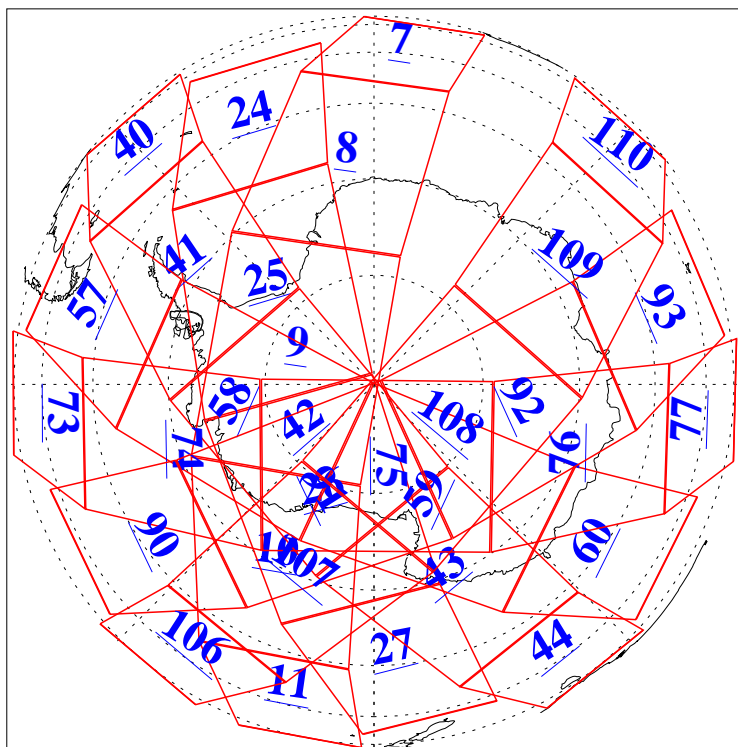

L1B Availability  
AMSU Granules: 240  
HSB Granules: 0  
AIRS Granules: 240

9 Nov 2006  
DoY 313  
Aqua Day 1650

Ascending Granules

Descending Granules

Legend: AMSU Available, HSB Available, AIRS Available

L1B Availability  
 AMSU Granules: 240  
 HSB Granules: 0  
 AIRS Granules: 240

9 Nov 2006  
 DoY 313  
 Aqua Day 1650

Northern Hemisphere Granules

Southern Hemisphere Granules

Legend: AMSU Available, HSB Available, AIRS Available