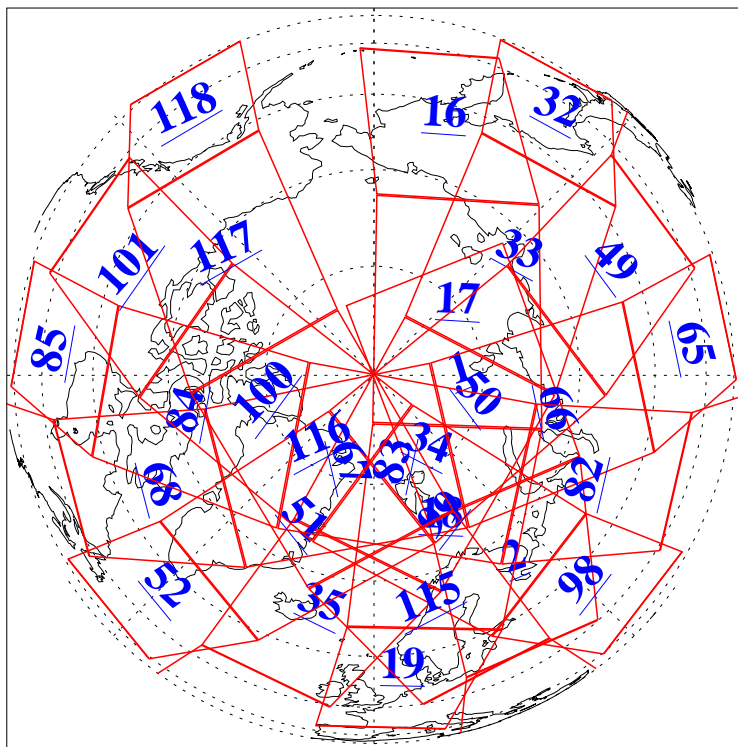

L1B Availability  
AMSU Granules: 240  
HSB Granules: 0  
AIRS Granules: 240

9 Nov 2006  
DoY 313  
Aqua Day 1650  
Granules: 1 to 120

Granules: 121 to 240

Legend: AMSU Available, HSB Available, AIRS Available

L1B Availability  
AMSU Granules: 240  
HSB Granules: 0  
AIRS Granules: 240

9 Nov 2006  
DoY 313  
Aqua Day 1650

Ascending Granules

Descending Granules

Legend: AMSU Available, HSB Available, AIRS Available

L1B Availability  
 AMSU Granules: 240  
 HSB Granules: 0  
 AIRS Granules: 240

9 Nov 2006  
 DoY 313  
 Aqua Day 1650

Northern Hemisphere Granules

Southern Hemisphere Granules

Legend: AMSU Available, HSB Available, AIRS Available