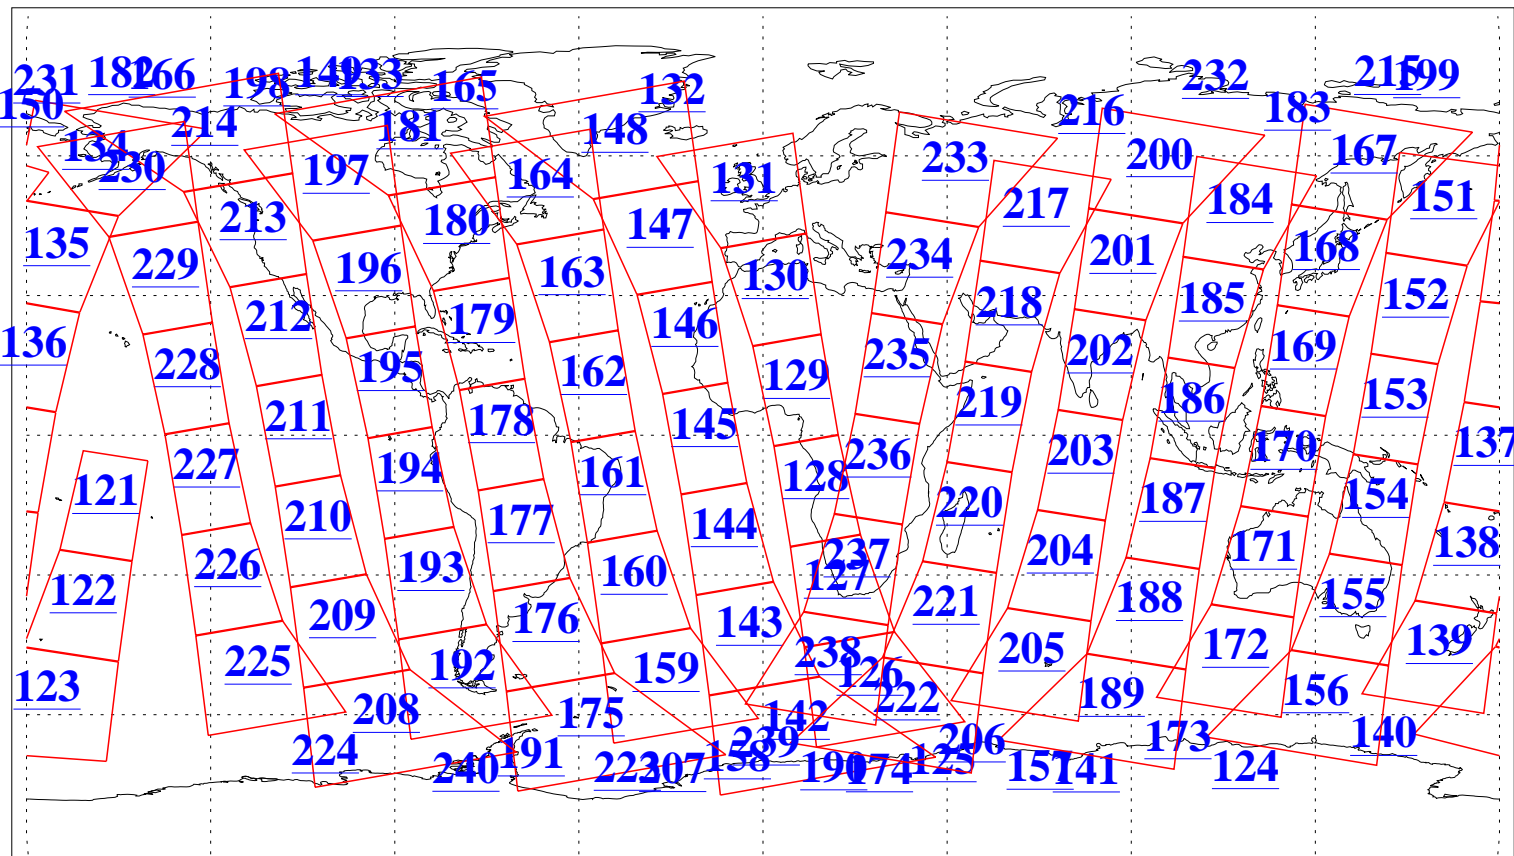

L1B Availability  
AMSU Granules: 240  
HSB Granules: 0  
AIRS Granules: 240

9 Nov 2006  
DoY 313  
Aqua Day 1650  
Granules: 1 to 120

Granules: 121 to 240

Legend: AMSU Available, HSB Available, AIRS Available

L1B Availability  
AMSU Granules: 240  
HSB Granules: 0  
AIRS Granules: 240

9 Nov 2006  
DoY 313  
Aqua Day 1650

Ascending Granules

Descending Granules

Legend: AMSU Available, HSB Available, AIRS Available

L1B Availability  
 AMSU Granules: 240  
 HSB Granules: 0  
 AIRS Granules: 240

9 Nov 2006  
 DoY 313  
 Aqua Day 1650

Northern Hemisphere Granules

Southern Hemisphere Granules

Legend: AMSU Available, HSB Available, AIRS Available