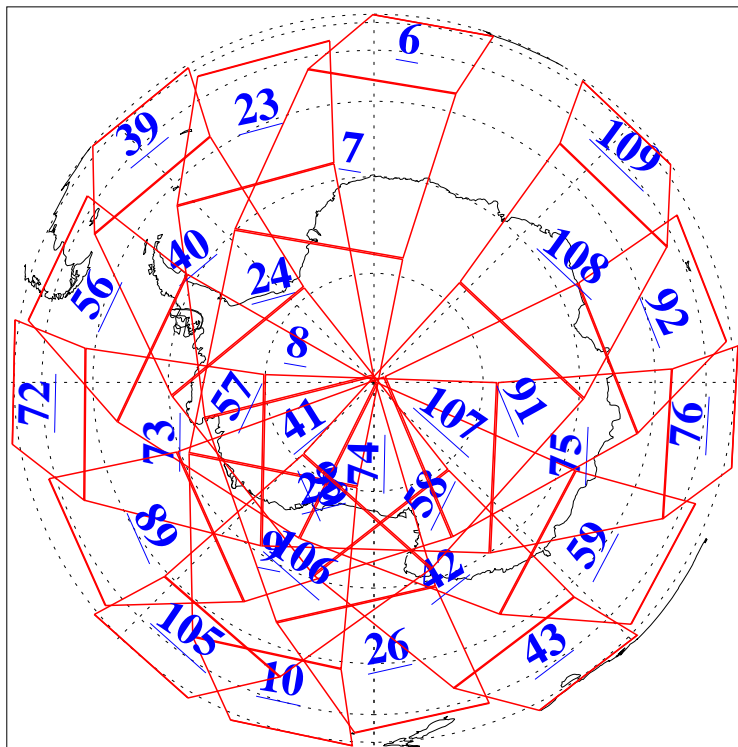

L1B Availability
AMSU Granules: 240
HSB Granules: 0
AIRS Granules: 240

2 Nov 2006
DoY 306
Aqua Day 1643
Granules: 1 to 120

Granules: 121 to 240

Legend: AMSU Available, HSB Available, AIRS Available

L1B Availability
AMSU Granules: 240
HSB Granules: 0
AIRS Granules: 240

2 Nov 2006
DoY 306
Aqua Day 1643
Ascending Granules

Descending Granules

Legend: AMSU Available, HSB Available, AIRS Available

L1B Availability
 AMSU Granules: 240
 HSB Granules: 0
 AIRS Granules: 240

2 Nov 2006
 DoY 306
 Aqua Day 1643

Northern Hemisphere Granules

Southern Hemisphere Granules

Legend: AMSU Available, HSB Available, AIRS Available