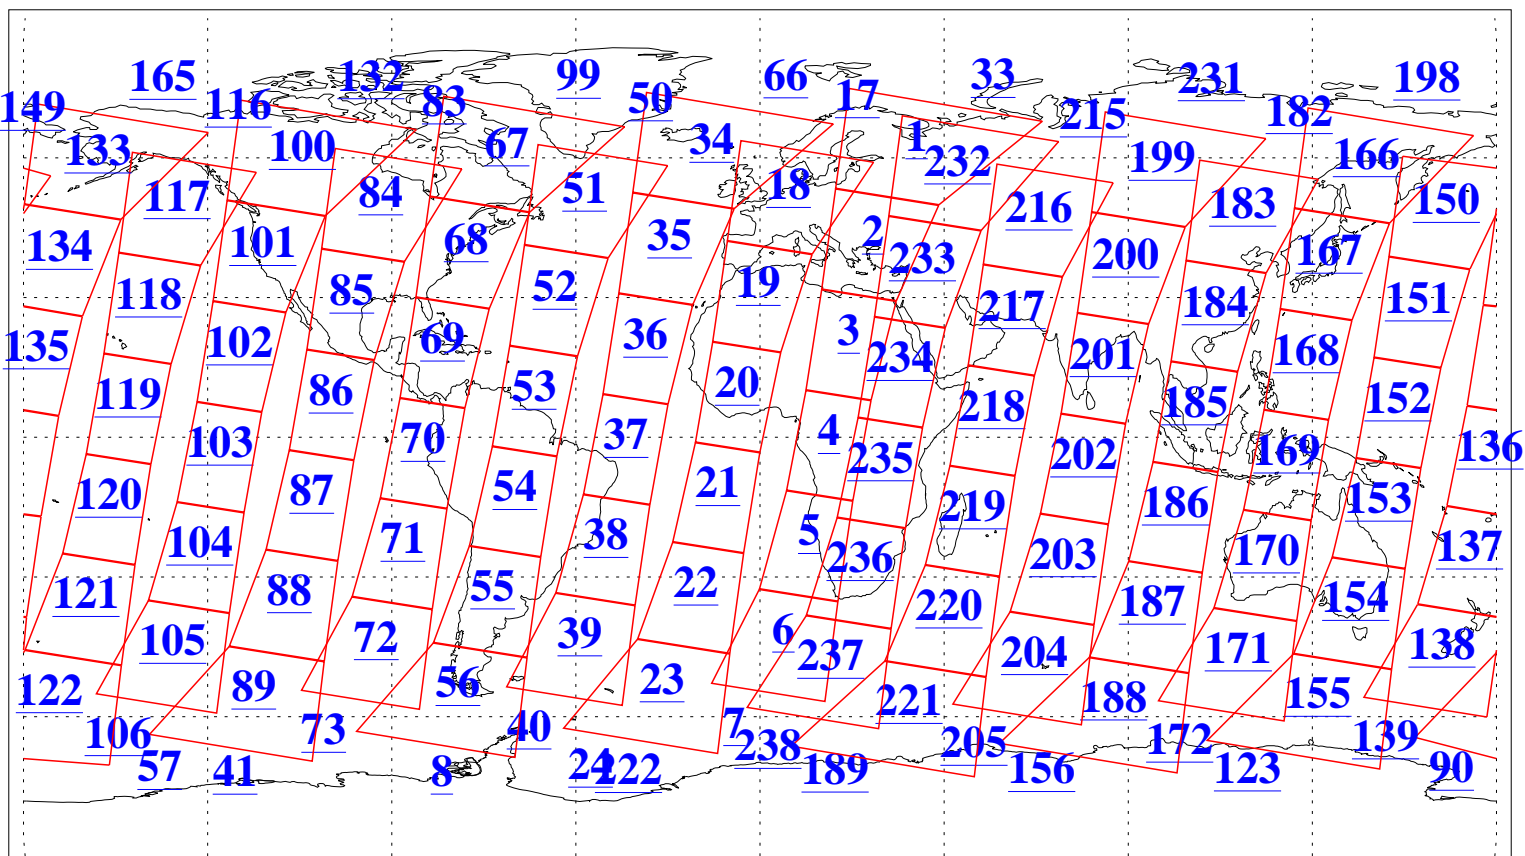

L1B Availability
AMSU Granules: 240
HSB Granules: 0
AIRS Granules: 240

2 Nov 2006
DoY 306
Aqua Day 1643
Granules: 1 to 120

Granules: 121 to 240

Legend: AMSU Available, HSB Available, AIRS Available

L1B Availability
AMSU Granules: 240
HSB Granules: 0
AIRS Granules: 240

2 Nov 2006
DoY 306
Aqua Day 1643
Ascending Granules

Descending Granules

Legend: AMSU Available, HSB Available, AIRS Available

L1B Availability
 AMSU Granules: 240
 HSB Granules: 0
 AIRS Granules: 240

2 Nov 2006
 DoY 306
 Aqua Day 1643

Northern Hemisphere Granules

Southern Hemisphere Granules

Legend: AMSU Available, HSB Available, AIRS Available