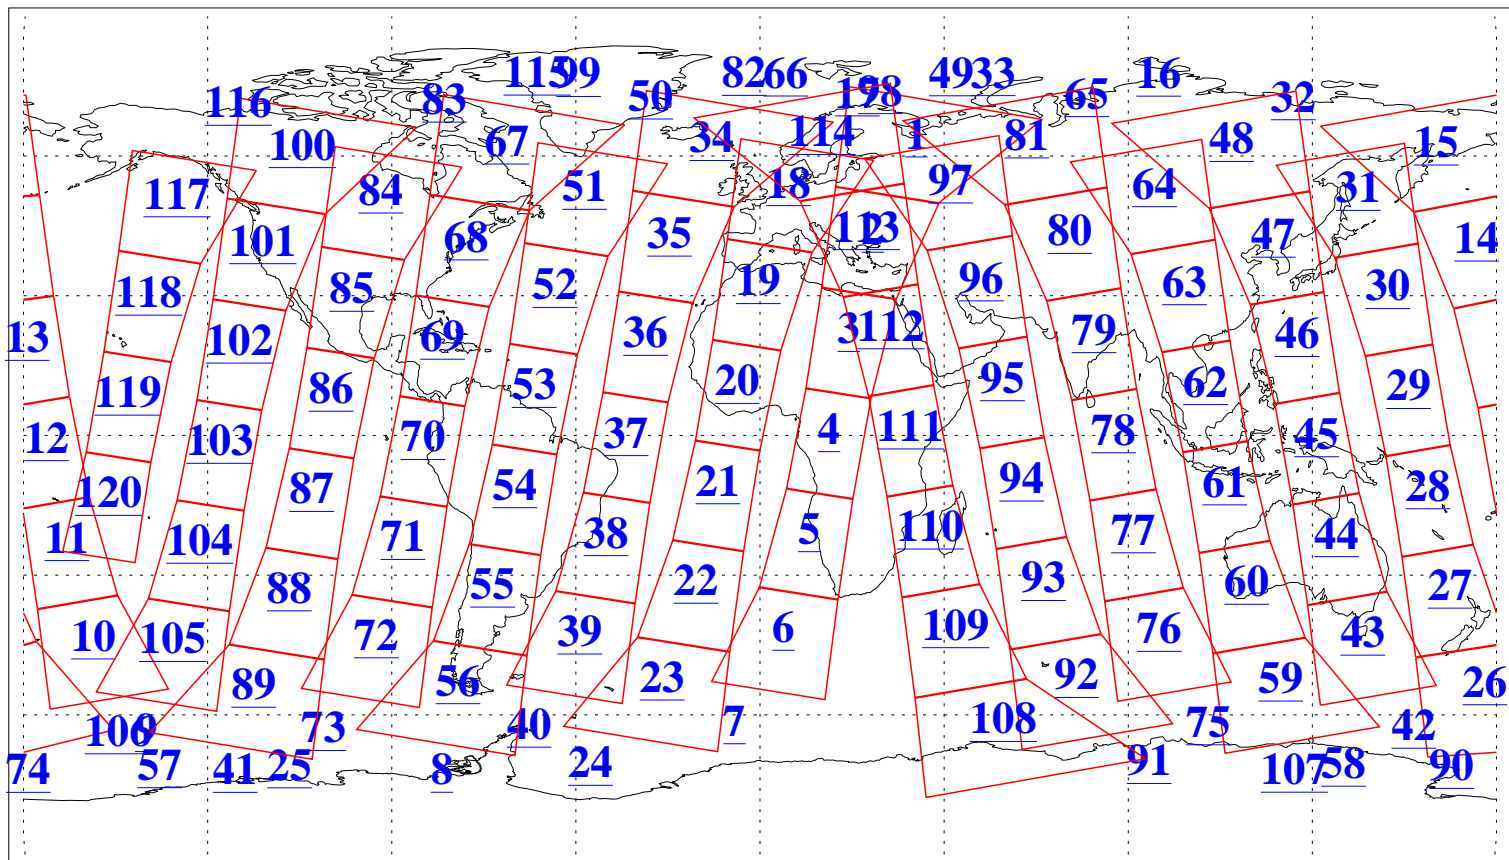

L1B Availability
AMSU Granules: 240
HSB Granules: 0
AIRS Granules: 240

2 Nov 2006
DoY 306
Aqua Day 1643
Granules: 1 to 120

Granules: 121 to 240

Legend: AMSU Available, HSB Available, AIRS Available

L1B Availability
AMSU Granules: 240
HSB Granules: 0
AIRS Granules: 240

2 Nov 2006
DoY 306
Aqua Day 1643
Ascending Granules

Descending Granules

Legend: AMSU Available, HSB Available, AIRS Available

L1B Availability
 AMSU Granules: 240
 HSB Granules: 0
 AIRS Granules: 240

2 Nov 2006
 DoY 306
 Aqua Day 1643

Northern Hemisphere Granules

Southern Hemisphere Granules

Legend: AMSU Available, HSB Available, AIRS Available