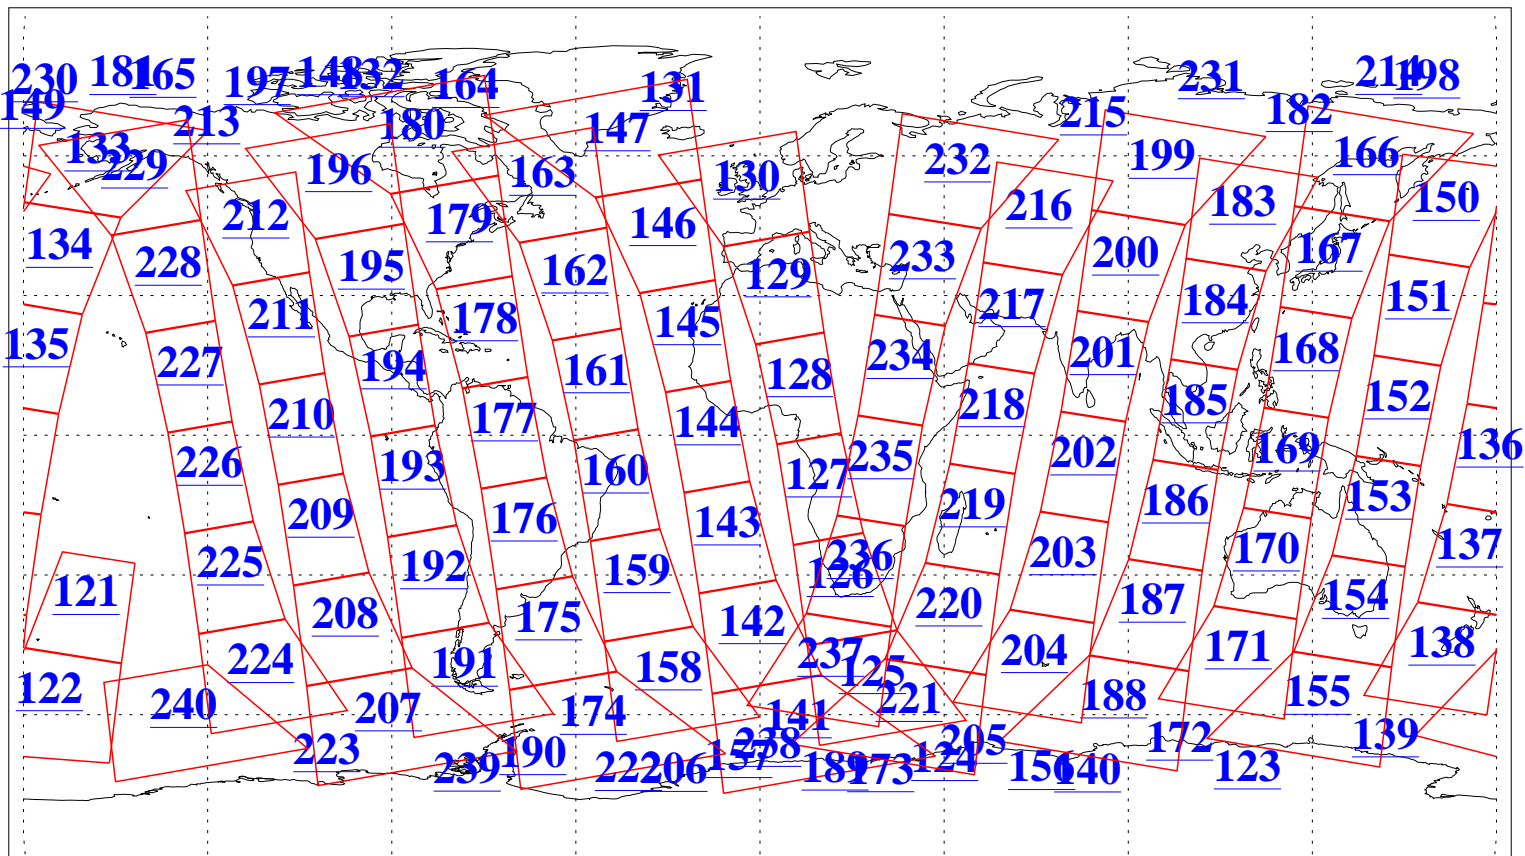

L1B Availability
AMSU Granules: 240
HSB Granules: 0
AIRS Granules: 240

2 Nov 2006
DoY 306
Aqua Day 1643
Granules: 1 to 120

Granules: 121 to 240

Legend: AMSU Available, HSB Available, AIRS Available

L1B Availability
AMSU Granules: 240
HSB Granules: 0
AIRS Granules: 240

2 Nov 2006
DoY 306
Aqua Day 1643
Ascending Granules

Descending Granules

Legend: AMSU Available, HSB Available, AIRS Available

L1B Availability
 AMSU Granules: 240
 HSB Granules: 0
 AIRS Granules: 240

2 Nov 2006
 DoY 306
 Aqua Day 1643

Northern Hemisphere Granules

Southern Hemisphere Granules

Legend: AMSU Available, HSB Available, AIRS Available