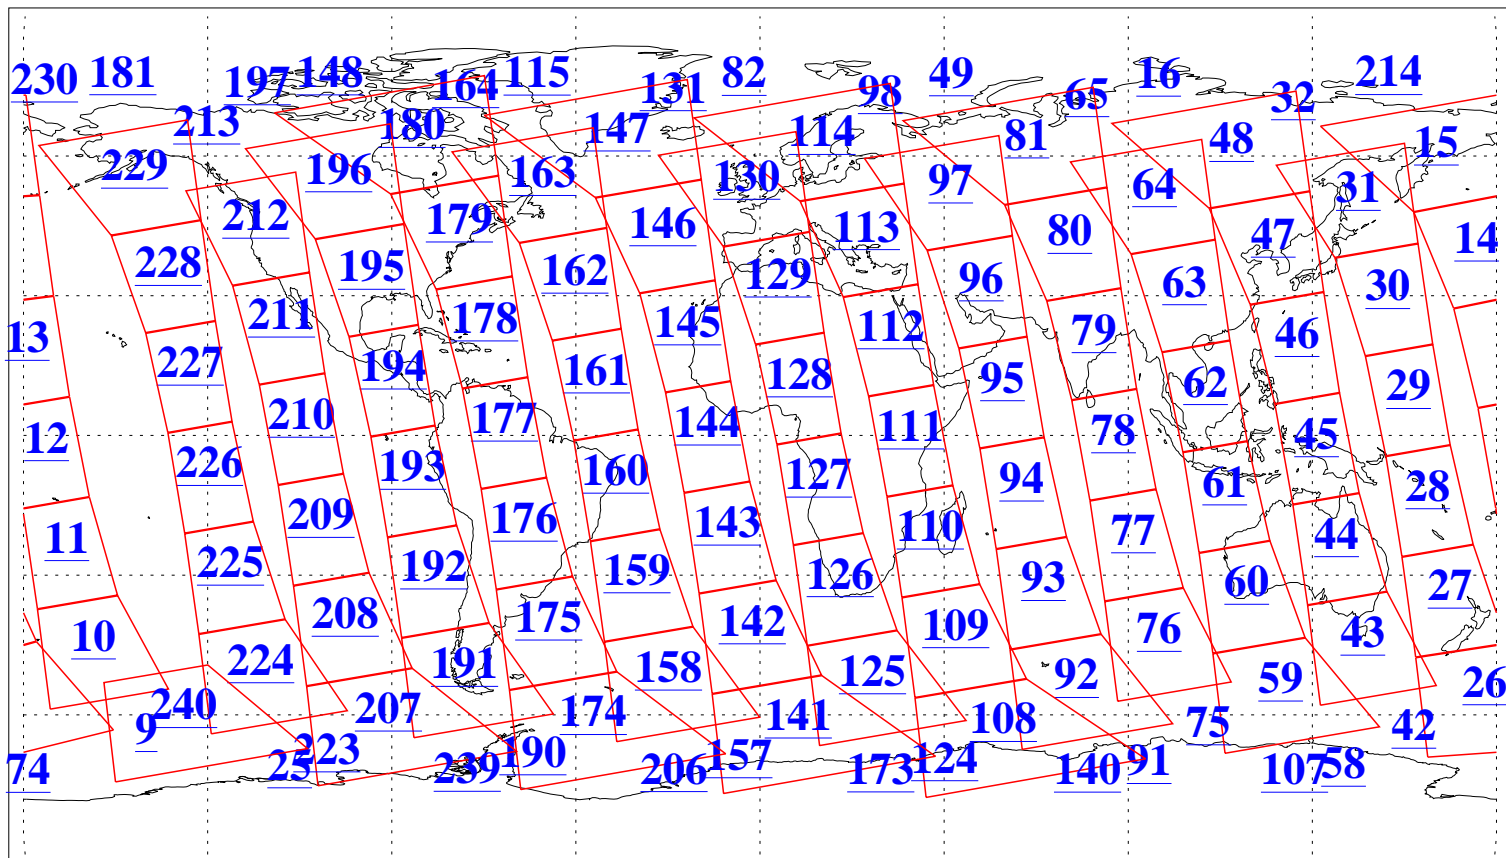

L1B Availability
AMSU Granules: 240
HSB Granules: 0
AIRS Granules: 240

2 Nov 2006
DoY 306
Aqua Day 1643
Granules: 1 to 120

Granules: 121 to 240

Legend: AMSU Available, HSB Available, AIRS Available

L1B Availability
AMSU Granules: 240
HSB Granules: 0
AIRS Granules: 240

2 Nov 2006
DoY 306
Aqua Day 1643
Ascending Granules

Descending Granules

Legend: AMSU Available, HSB Available, AIRS Available

L1B Availability
 AMSU Granules: 240
 HSB Granules: 0
 AIRS Granules: 240

2 Nov 2006
 DoY 306
 Aqua Day 1643

Northern Hemisphere Granules

Southern Hemisphere Granules

Legend: AMSU Available, HSB Available, AIRS Available