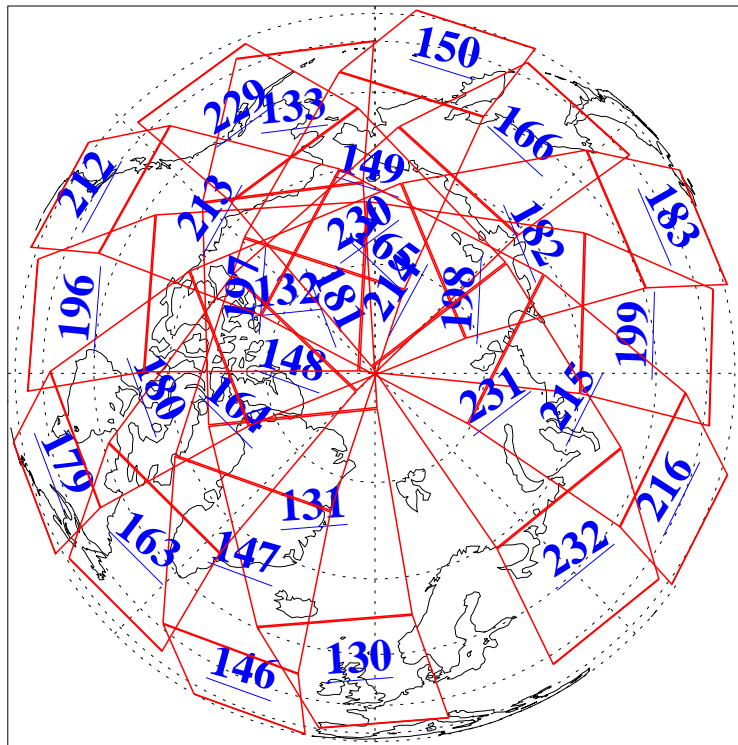

L1B Availability
AMSU Granules: 240
HSB Granules: 0
AIRS Granules: 240

2 Nov 2006
DoY 306
Aqua Day 1643
Granules: 1 to 120

Granules: 121 to 240

Legend: AMSU Available, HSB Available, AIRS Available

L1B Availability
AMSU Granules: 240
HSB Granules: 0
AIRS Granules: 240

2 Nov 2006
DoY 306
Aqua Day 1643
Ascending Granules

Descending Granules

Legend: AMSU Available, HSB Available, AIRS Available

L1B Availability
 AMSU Granules: 240
 HSB Granules: 0
 AIRS Granules: 240

2 Nov 2006
 DoY 306
 Aqua Day 1643

Northern Hemisphere Granules

Southern Hemisphere Granules

Legend: AMSU Available, HSB Available, AIRS Available