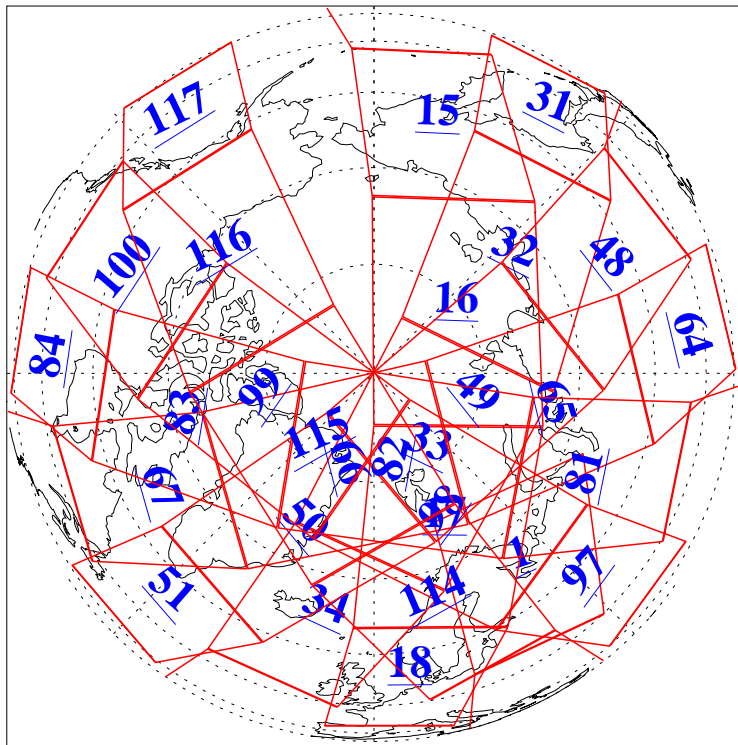

L1B Availability
AMSU Granules: 240
HSB Granules: 0
AIRS Granules: 240

2 Nov 2006
DoY 306
Aqua Day 1643
Granules: 1 to 120

Granules: 121 to 240

Legend: AMSU Available, HSB Available, AIRS Available

L1B Availability
AMSU Granules: 240
HSB Granules: 0
AIRS Granules: 240

2 Nov 2006
DoY 306
Aqua Day 1643
Ascending Granules

Descending Granules

Legend: AMSU Available, HSB Available, AIRS Available

L1B Availability
 AMSU Granules: 240
 HSB Granules: 0
 AIRS Granules: 240

2 Nov 2006
 DoY 306
 Aqua Day 1643

Northern Hemisphere Granules

Southern Hemisphere Granules

Legend: AMSU Available, HSB Available, AIRS Available