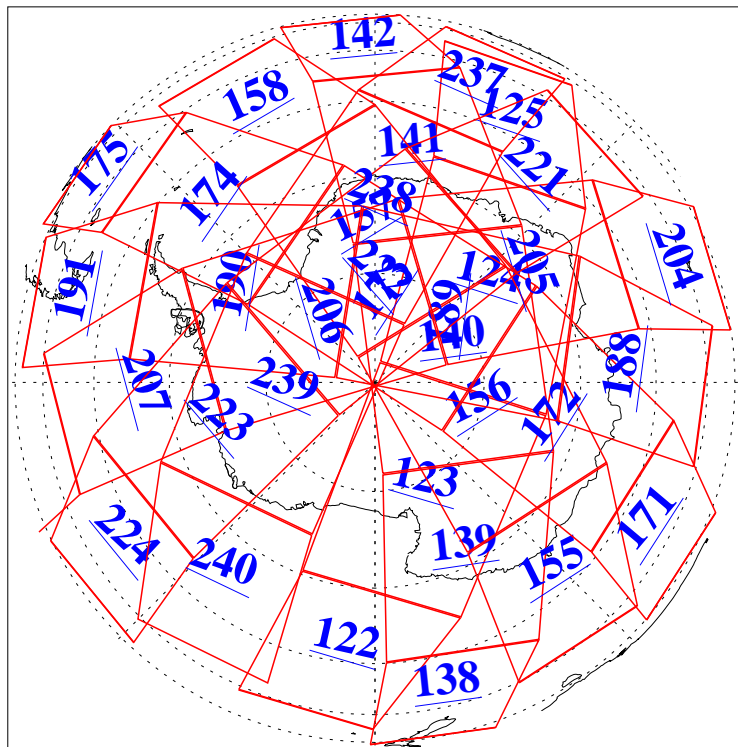

L1B Availability
AMSU Granules: 240
HSB Granules: 0
AIRS Granules: 240

2 Nov 2006
DoY 306
Aqua Day 1643
Granules: 1 to 120

Granules: 121 to 240

Legend: AMSU Available, HSB Available, AIRS Available

L1B Availability
AMSU Granules: 240
HSB Granules: 0
AIRS Granules: 240

2 Nov 2006
DoY 306
Aqua Day 1643
Ascending Granules

Descending Granules

Legend: AMSU Available, HSB Available, AIRS Available

L1B Availability
 AMSU Granules: 240
 HSB Granules: 0
 AIRS Granules: 240

2 Nov 2006
 DoY 306
 Aqua Day 1643

Northern Hemisphere Granules

Southern Hemisphere Granules

Legend: AMSU Available, HSB Available, AIRS Available