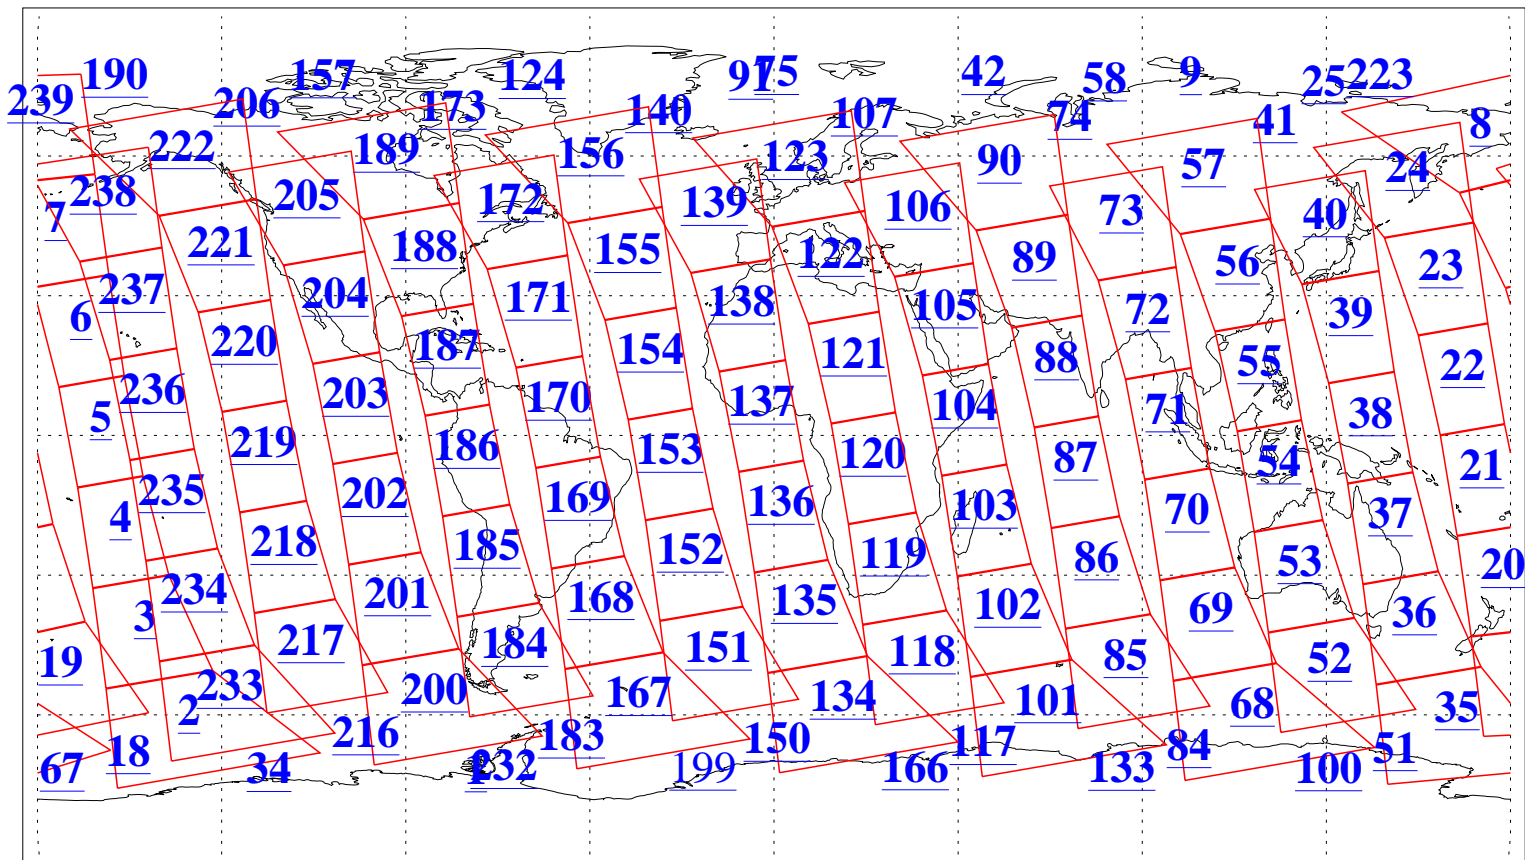

L1B Availability  
AMSU Granules: 240  
HSB Granules: 0  
AIRS Granules: 235

1 Nov 2006  
DoY 305  
Aqua Day 1642  
Granules: 1 to 120

Granules: 121 to 240

Legend: AMSU Available, HSB Available, AIRS Available

L1B Availability  
AMSU Granules: 240  
HSB Granules: 0  
AIRS Granules: 235

1 Nov 2006  
DoY 305  
Aqua Day 1642  
Ascending Granules

Descending Granules

Legend: AMSU Available, HSB Available, AIRS Available

L1B Availability  
 AMSU Granules: 240  
 HSB Granules: 0  
 AIRS Granules: 235

1 Nov 2006  
 DoY 305  
 Aqua Day 1642

Northern Hemisphere Granules

Southern Hemisphere Granules

Legend: AMSU Available, HSB Available, AIRS Available