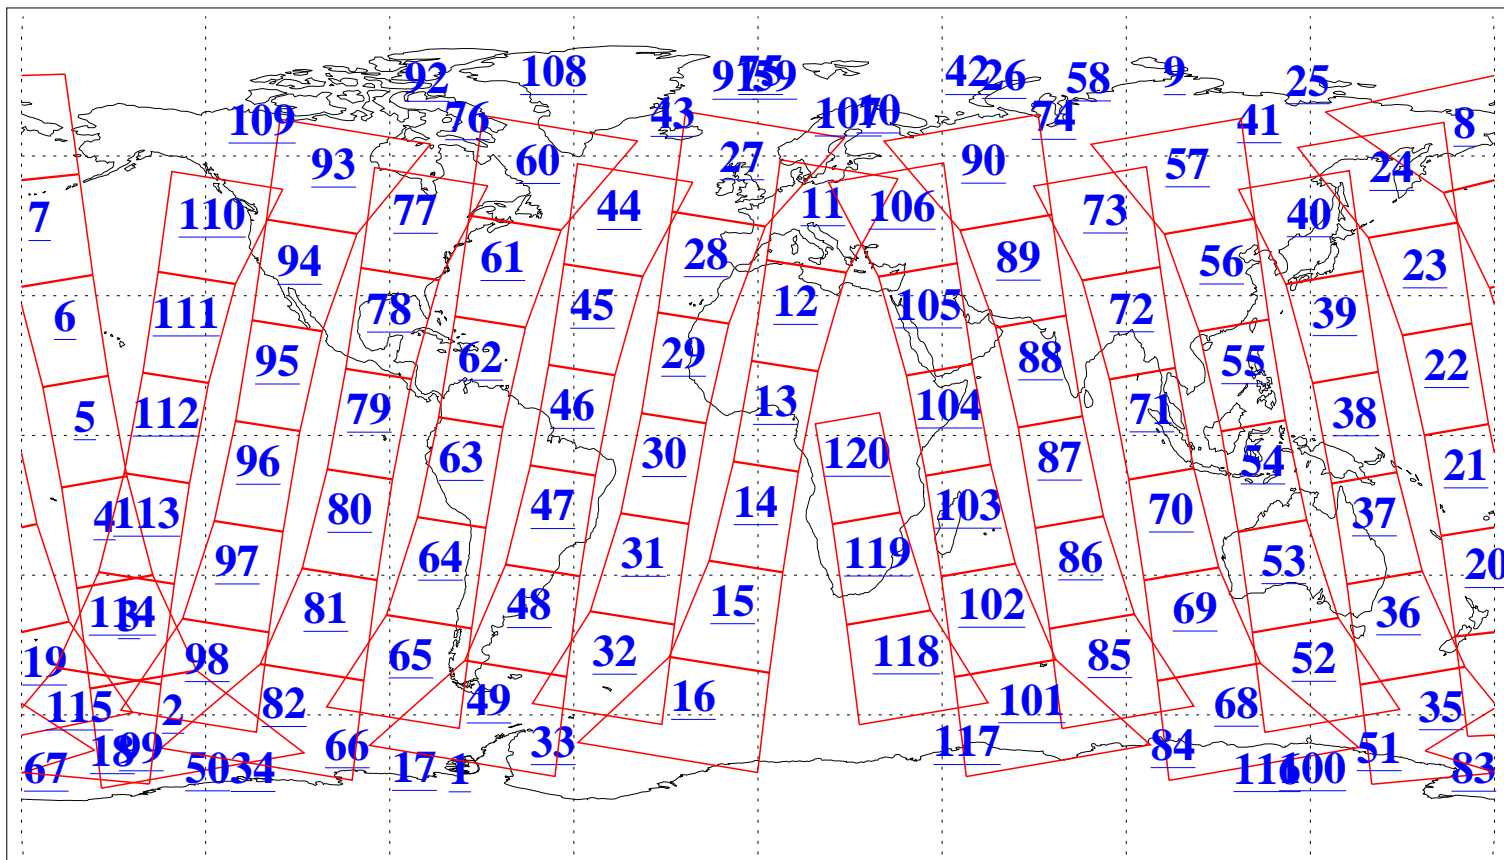

L1B Availability  
AMSU Granules: 240  
HSB Granules: 0  
AIRS Granules: 235

1 Nov 2006  
DoY 305  
Aqua Day 1642  
Granules: 1 to 120

Granules: 121 to 240

Legend: AMSU Available, HSB Available, AIRS Available

L1B Availability  
AMSU Granules: 240  
HSB Granules: 0  
AIRS Granules: 235

1 Nov 2006  
DoY 305  
Aqua Day 1642  
Ascending Granules

Descending Granules

Legend: AMSU Available, HSB Available, AIRS Available

L1B Availability  
 AMSU Granules: 240  
 HSB Granules: 0  
 AIRS Granules: 235

1 Nov 2006  
 DoY 305  
 Aqua Day 1642

Northern Hemisphere Granules

Southern Hemisphere Granules

Legend: AMSU Available, HSB Available, AIRS Available