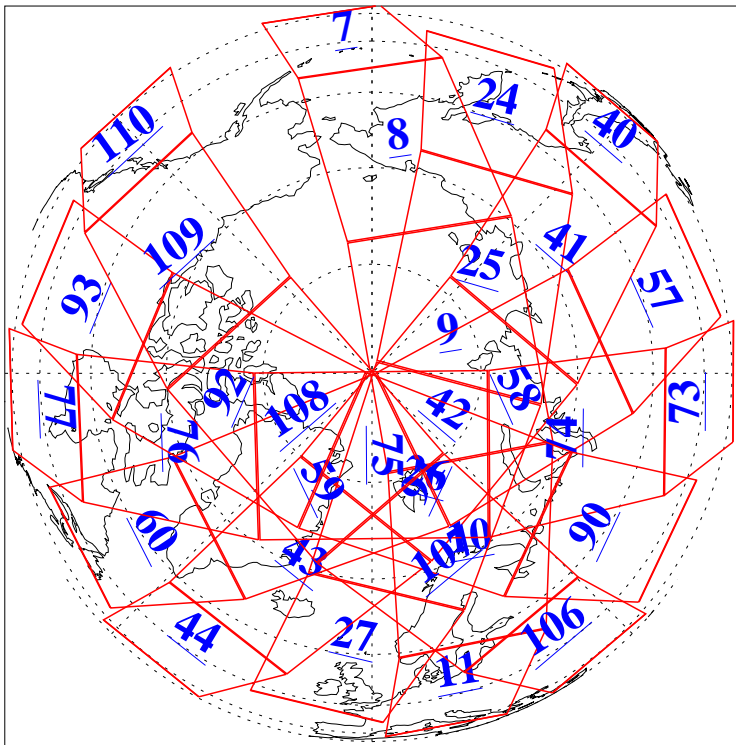

L1B Availability  
AMSU Granules: 240  
HSB Granules: 0  
AIRS Granules: 235

1 Nov 2006  
DoY 305  
Aqua Day 1642  
Granules: 1 to 120

Granules: 121 to 240

Legend: AMSU Available, HSB Available, AIRS Available

L1B Availability  
AMSU Granules: 240  
HSB Granules: 0  
AIRS Granules: 235

1 Nov 2006  
DoY 305  
Aqua Day 1642  
Ascending Granules

Descending Granules

Legend: AMSU Available, HSB Available, AIRS Available

L1B Availability  
 AMSU Granules: 240  
 HSB Granules: 0  
 AIRS Granules: 235

1 Nov 2006  
 DoY 305  
 Aqua Day 1642

Northern Hemisphere Granules

Southern Hemisphere Granules

Legend: AMSU Available, HSB Available, AIRS Available