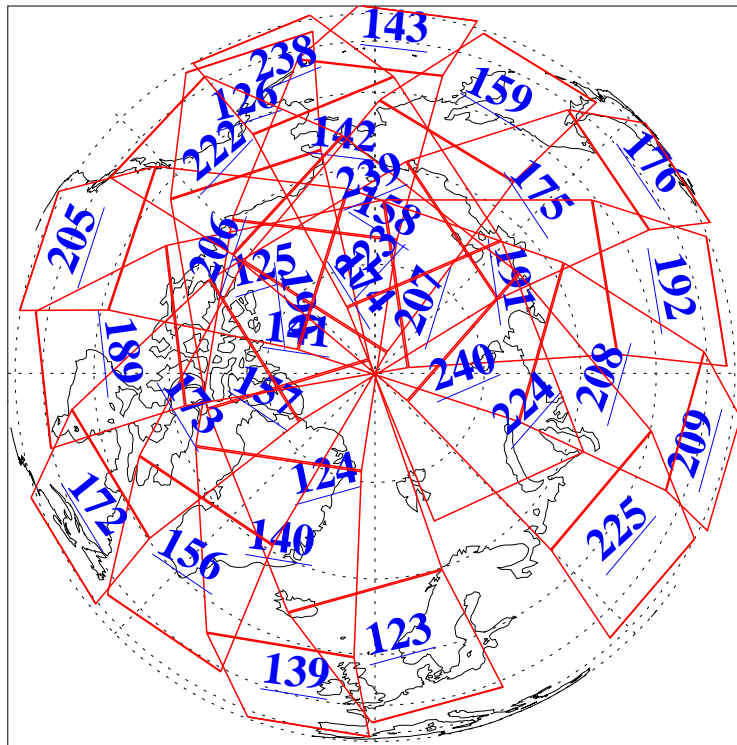

L1B Availability  
AMSU Granules: 240  
HSB Granules: 0  
AIRS Granules: 235

1 Nov 2006  
DoY 305  
Aqua Day 1642  
Granules: 1 to 120

Granules: 121 to 240

Legend: AMSU Available, HSB Available, AIRS Available

L1B Availability  
AMSU Granules: 240  
HSB Granules: 0  
AIRS Granules: 235

1 Nov 2006  
DoY 305  
Aqua Day 1642  
Ascending Granules

Descending Granules

Legend: AMSU Available, HSB Available, AIRS Available

L1B Availability  
 AMSU Granules: 240  
 HSB Granules: 0  
 AIRS Granules: 235

1 Nov 2006  
 DoY 305  
 Aqua Day 1642

Northern Hemisphere Granules

Southern Hemisphere Granules

Legend: AMSU Available, HSB Available, AIRS Available