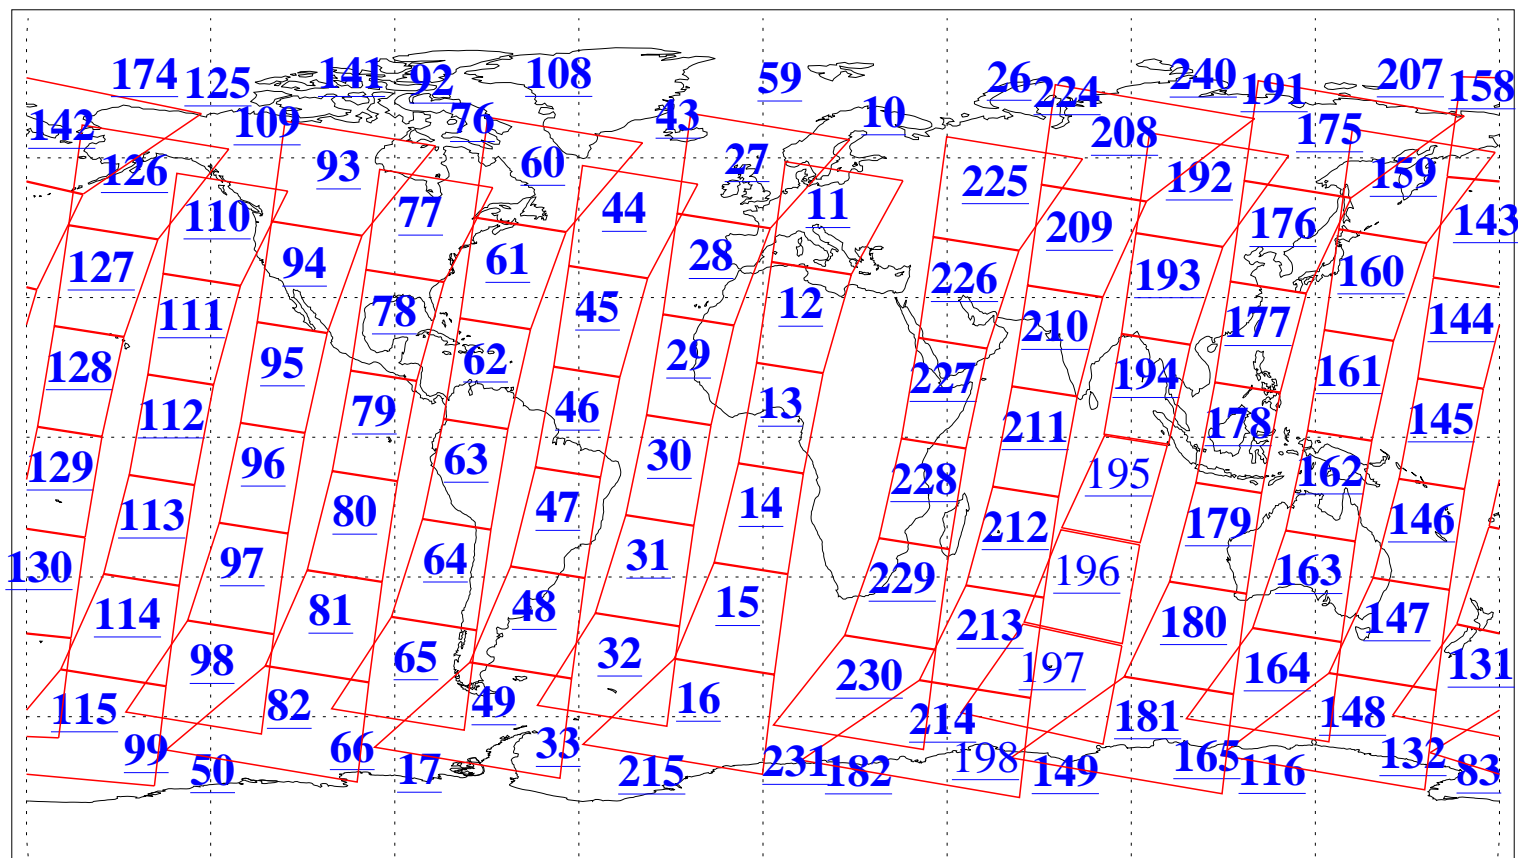

L1B Availability  
AMSU Granules: 240  
HSB Granules: 0  
AIRS Granules: 235

1 Nov 2006  
DoY 305  
Aqua Day 1642  
Granules: 1 to 120

Granules: 121 to 240

Legend: AMSU Available, HSB Available, AIRS Available

L1B Availability  
AMSU Granules: 240  
HSB Granules: 0  
AIRS Granules: 235

1 Nov 2006  
DoY 305  
Aqua Day 1642  
Ascending Granules

Descending Granules

Legend: AMSU Available, HSB Available, AIRS Available

L1B Availability  
 AMSU Granules: 240  
 HSB Granules: 0  
 AIRS Granules: 235

1 Nov 2006  
 DoY 305  
 Aqua Day 1642

Northern Hemisphere Granules

Southern Hemisphere Granules

Legend: AMSU Available, HSB Available, AIRS Available