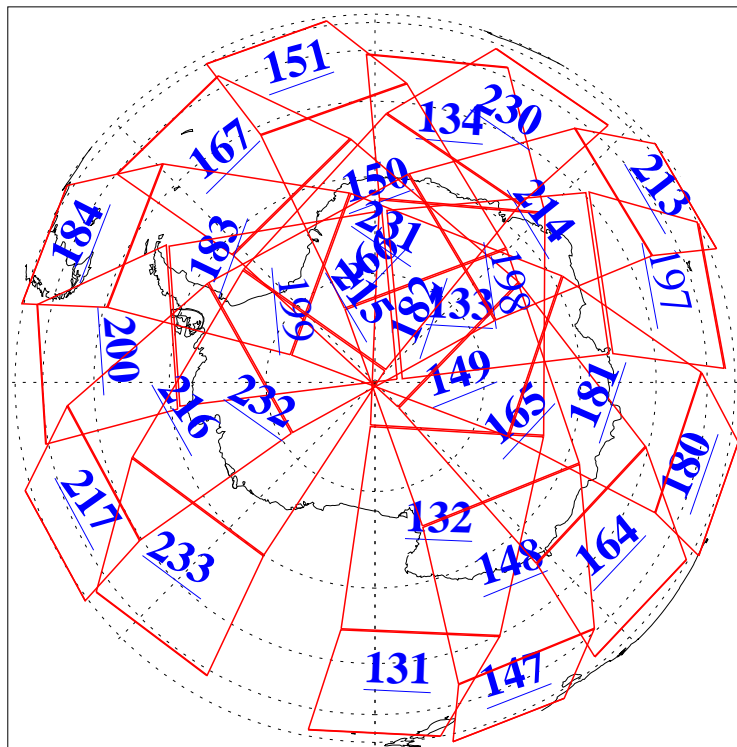

L1B Availability  
AMSU Granules: 240  
HSB Granules: 0  
AIRS Granules: 235

1 Nov 2006  
DoY 305  
Aqua Day 1642  
Granules: 1 to 120

Granules: 121 to 240

Legend: AMSU Available, HSB Available, AIRS Available

L1B Availability  
AMSU Granules: 240  
HSB Granules: 0  
AIRS Granules: 235

1 Nov 2006  
DoY 305  
Aqua Day 1642  
Ascending Granules

Descending Granules

Legend: AMSU Available, HSB Available, AIRS Available

L1B Availability  
 AMSU Granules: 240  
 HSB Granules: 0  
 AIRS Granules: 235

1 Nov 2006  
 DoY 305  
 Aqua Day 1642

Northern Hemisphere Granules

Southern Hemisphere Granules

Legend: AMSU Available, HSB Available, AIRS Available