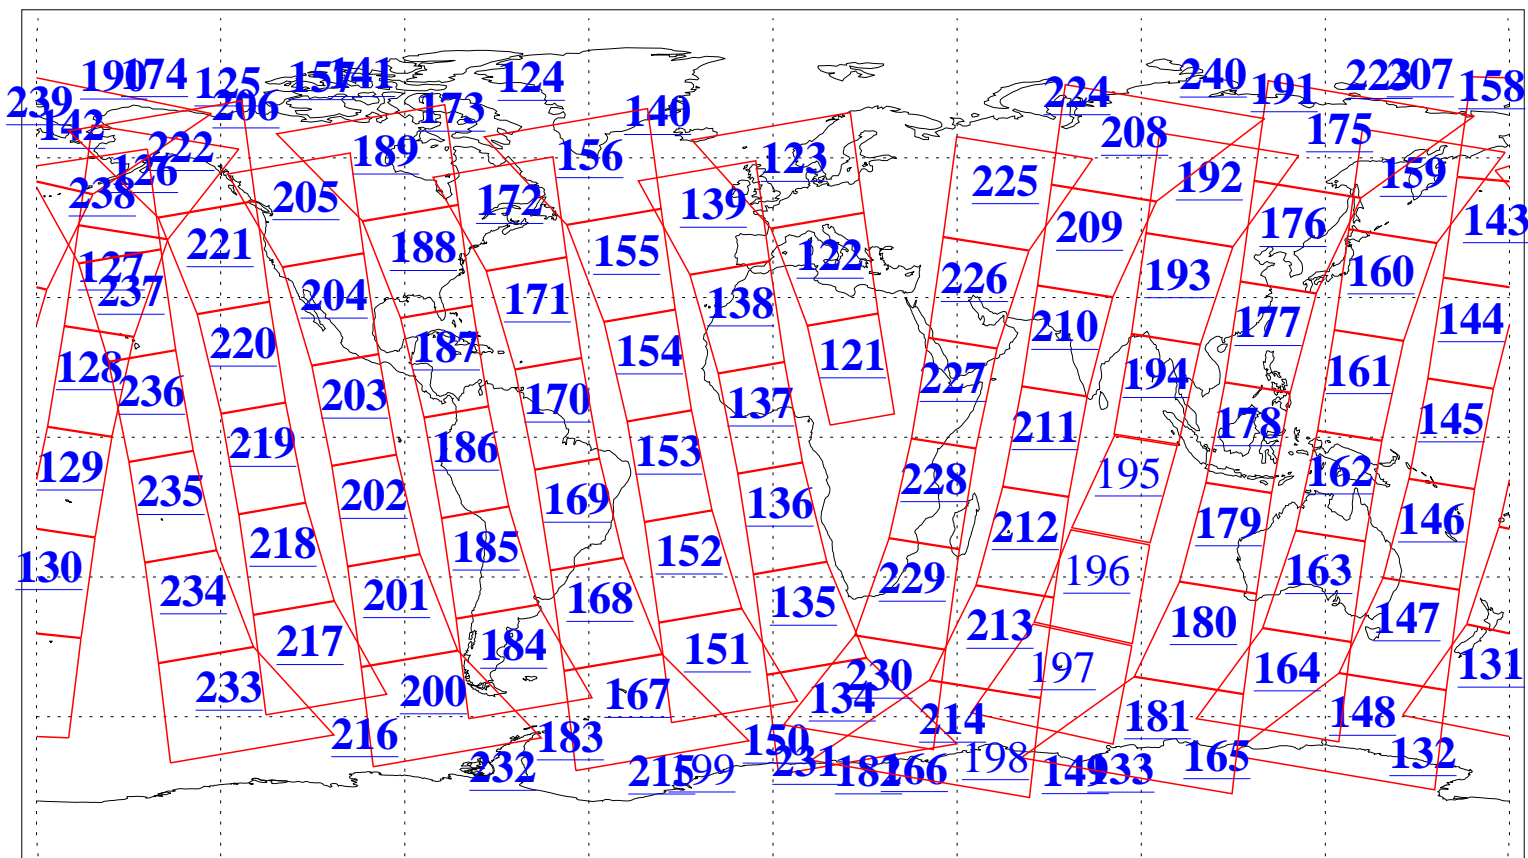

L1B Availability  
AMSU Granules: 240  
HSB Granules: 0  
AIRS Granules: 235

1 Nov 2006  
DoY 305  
Aqua Day 1642  
Granules: 1 to 120

Granules: 121 to 240

Legend: AMSU Available, HSB Available, AIRS Available

L1B Availability  
AMSU Granules: 240  
HSB Granules: 0  
AIRS Granules: 235

1 Nov 2006  
DoY 305  
Aqua Day 1642  
Ascending Granules

Descending Granules

Legend: AMSU Available, HSB Available, AIRS Available

L1B Availability  
 AMSU Granules: 240  
 HSB Granules: 0  
 AIRS Granules: 235

1 Nov 2006  
 DoY 305  
 Aqua Day 1642

Northern Hemisphere Granules

Southern Hemisphere Granules

Legend: AMSU Available, HSB Available, AIRS Available