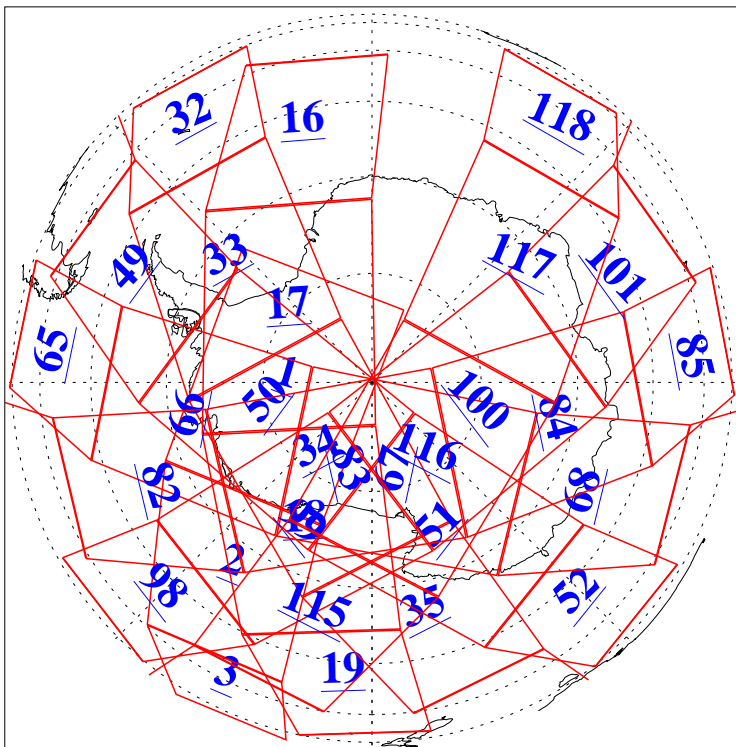

L1B Availability  
AMSU Granules: 240  
HSB Granules: 0  
AIRS Granules: 235

1 Nov 2006  
DoY 305  
Aqua Day 1642  
Granules: 1 to 120

Granules: 121 to 240

Legend: AMSU Available, HSB Available, AIRS Available

L1B Availability  
AMSU Granules: 240  
HSB Granules: 0  
AIRS Granules: 235

1 Nov 2006  
DoY 305  
Aqua Day 1642  
Ascending Granules

Descending Granules

Legend: AMSU Available, HSB Available, AIRS Available

L1B Availability  
 AMSU Granules: 240  
 HSB Granules: 0  
 AIRS Granules: 235

1 Nov 2006  
 DoY 305  
 Aqua Day 1642

Northern Hemisphere Granules

Southern Hemisphere Granules

Legend: AMSU Available, HSB Available, AIRS Available