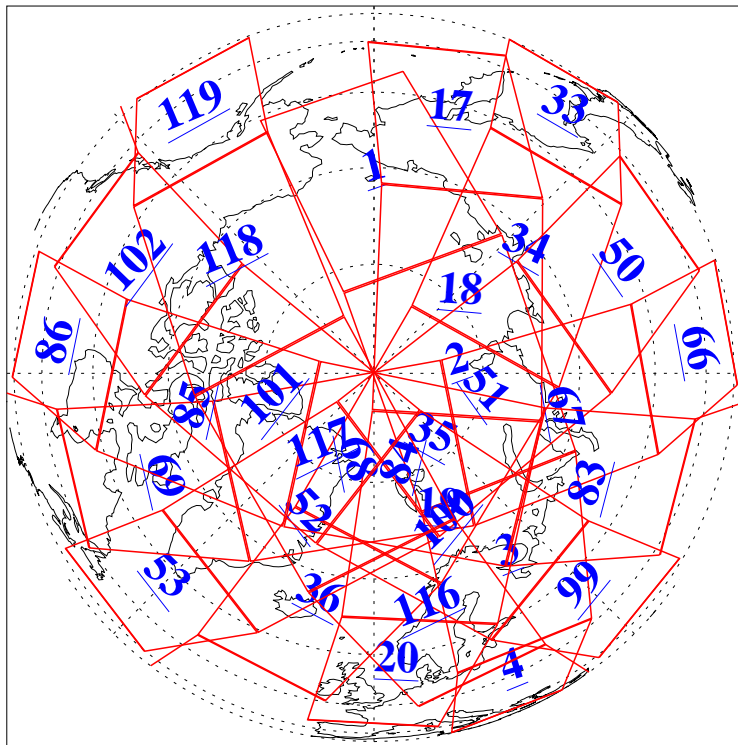

L1B Availability
AMSU Granules: 240
HSB Granules: 0
AIRS Granules: 240

31 Oct 2006
DoY 304
Aqua Day 1641
Granules: 1 to 120

Granules: 121 to 240

Legend: AMSU Available, HSB Available, AIRS Available

L1B Availability
AMSU Granules: 240
HSB Granules: 0
AIRS Granules: 240

31 Oct 2006
DoY 304
Aqua Day 1641
Ascending Granules

Descending Granules

Legend: AMSU Available, HSB Available, AIRS Available

L1B Availability
AMSU Granules: 240
HSB Granules: 0
AIRS Granules: 240

31 Oct 2006
DoY 304
Aqua Day 1641

Northern Hemisphere Granules

Southern Hemisphere Granules

Legend: AMSU Available, HSB Available, AIRS Available