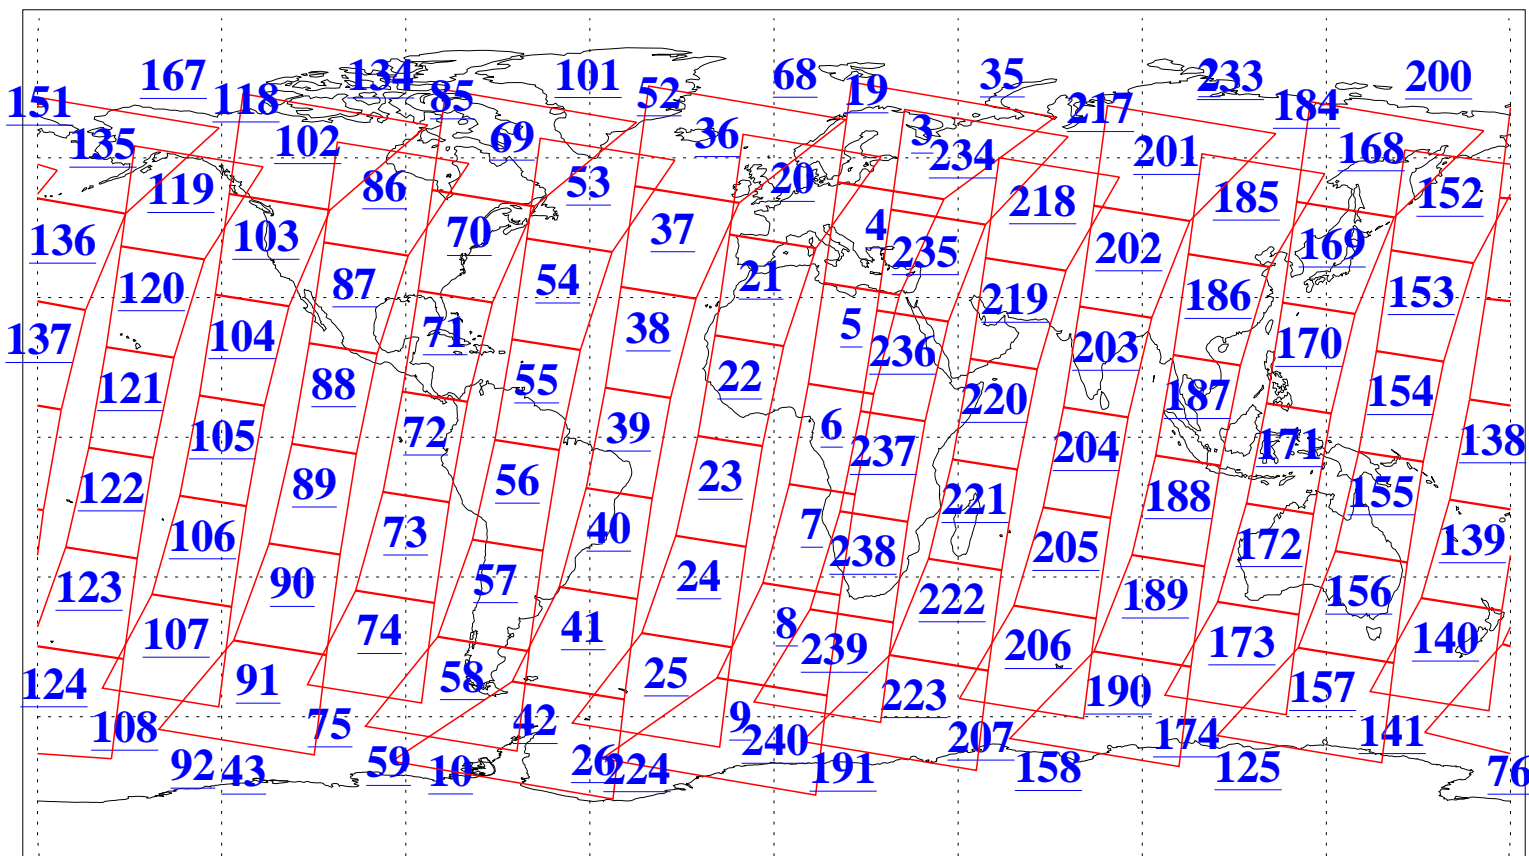

L1B Availability
AMSU Granules: 240
HSB Granules: 0
AIRS Granules: 240

31 Oct 2006
DoY 304
Aqua Day 1641
Granules: 1 to 120

Granules: 121 to 240

Legend: AMSU Available, HSB Available, AIRS Available

L1B Availability
AMSU Granules: 240
HSB Granules: 0
AIRS Granules: 240

31 Oct 2006
DoY 304
Aqua Day 1641
Ascending Granules

Descending Granules

Legend: AMSU Available, HSB Available, AIRS Available

L1B Availability
AMSU Granules: 240
HSB Granules: 0
AIRS Granules: 240

31 Oct 2006
DoY 304
Aqua Day 1641

Northern Hemisphere Granules

Southern Hemisphere Granules

Legend: AMSU Available, HSB Available, AIRS Available