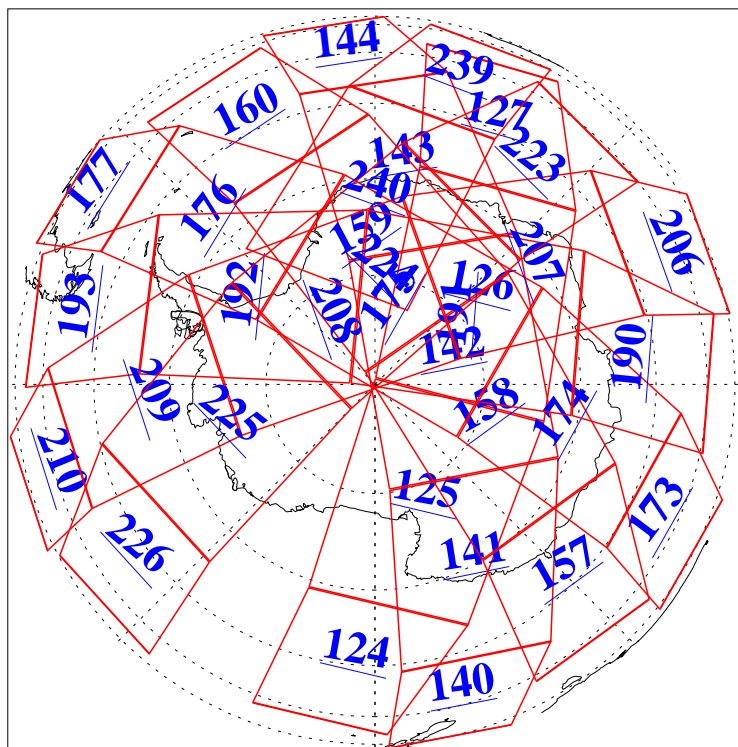

L1B Availability
AMSU Granules: 240
HSB Granules: 0
AIRS Granules: 240

31 Oct 2006
DoY 304
Aqua Day 1641
Granules: 1 to 120

Granules: 121 to 240

Legend: AMSU Available, HSB Available, AIRS Available

L1B Availability
AMSU Granules: 240
HSB Granules: 0
AIRS Granules: 240

31 Oct 2006
DoY 304
Aqua Day 1641
Ascending Granules

Descending Granules

Legend: AMSU Available, HSB Available, AIRS Available

L1B Availability
AMSU Granules: 240
HSB Granules: 0
AIRS Granules: 240

31 Oct 2006
DoY 304
Aqua Day 1641

Northern Hemisphere Granules

Southern Hemisphere Granules

Legend: AMSU Available, HSB Available, AIRS Available