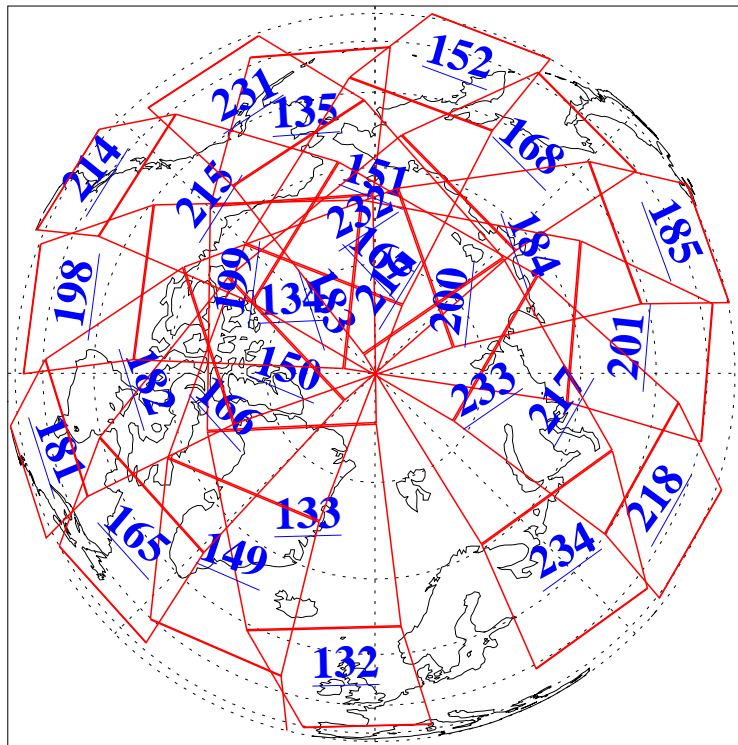

31 Oct 2006
DoY 304
Aqua Day 1641
Ascending Granules

Descending Granules

Legend: AMSU Available, HSB Available, AIRS Available

L1B Availability
AMSU Granules: 240
HSB Granules: 0
AIRS Granules: 240

31 Oct 2006
DoY 304
Aqua Day 1641

Northern Hemisphere Granules

Southern Hemisphere Granules

Legend: AMSU Available, HSB Available, AIRS Available