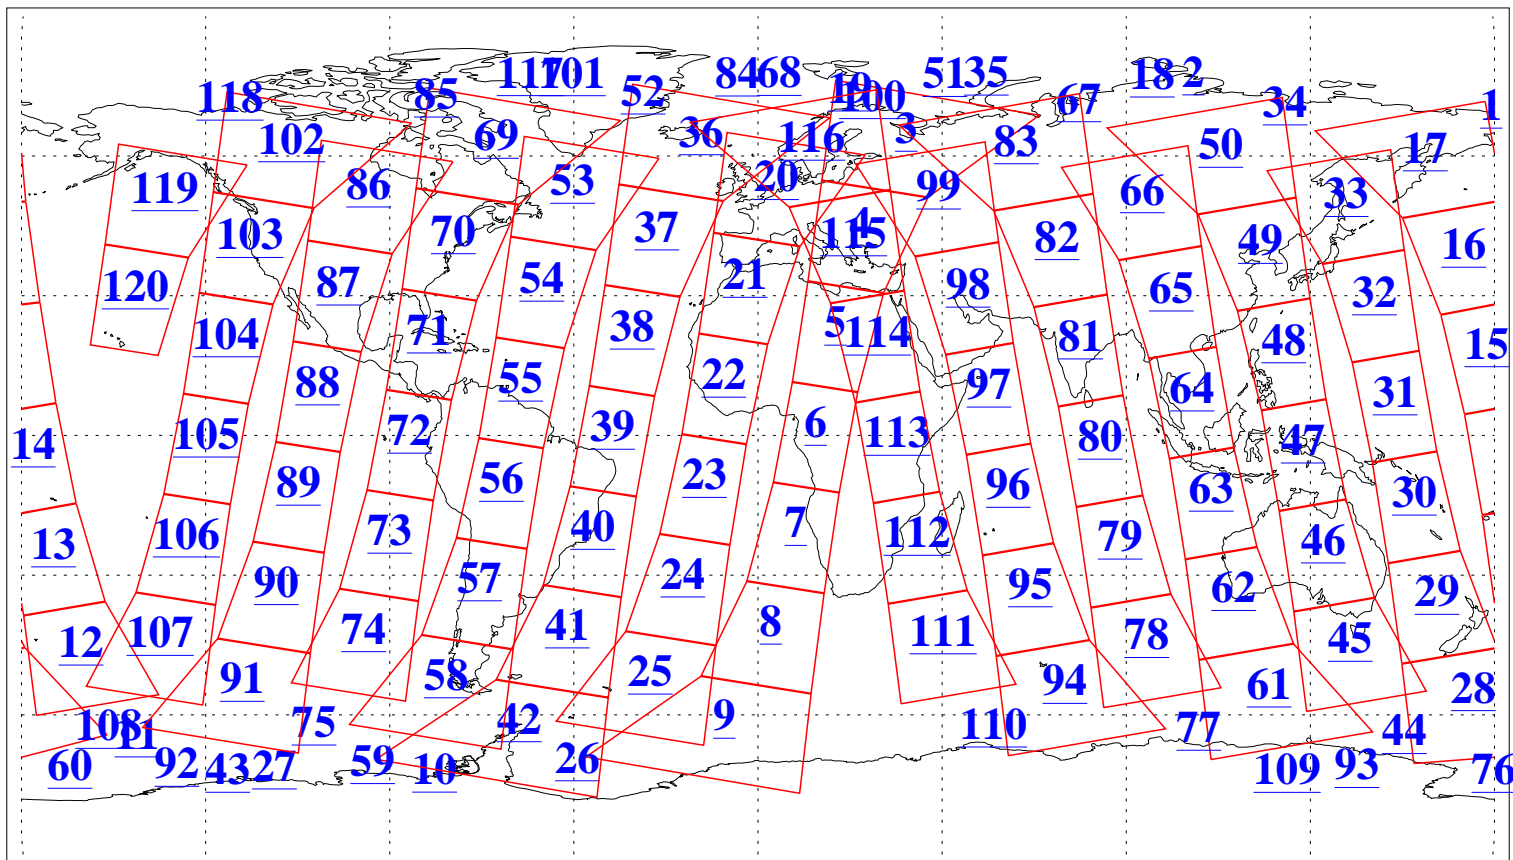

L1B Availability
AMSU Granules: 240
HSB Granules: 0
AIRS Granules: 240

31 Oct 2006
DoY 304
Aqua Day 1641
Granules: 1 to 120

Granules: 121 to 240

Legend: AMSU Available, HSB Available, AIRS Available

L1B Availability
AMSU Granules: 240
HSB Granules: 0
AIRS Granules: 240

31 Oct 2006
DoY 304
Aqua Day 1641
Ascending Granules

Descending Granules

Legend: AMSU Available, HSB Available, AIRS Available

L1B Availability
AMSU Granules: 240
HSB Granules: 0
AIRS Granules: 240

31 Oct 2006
DoY 304
Aqua Day 1641

Northern Hemisphere Granules

Southern Hemisphere Granules

Legend: AMSU Available, HSB Available, AIRS Available