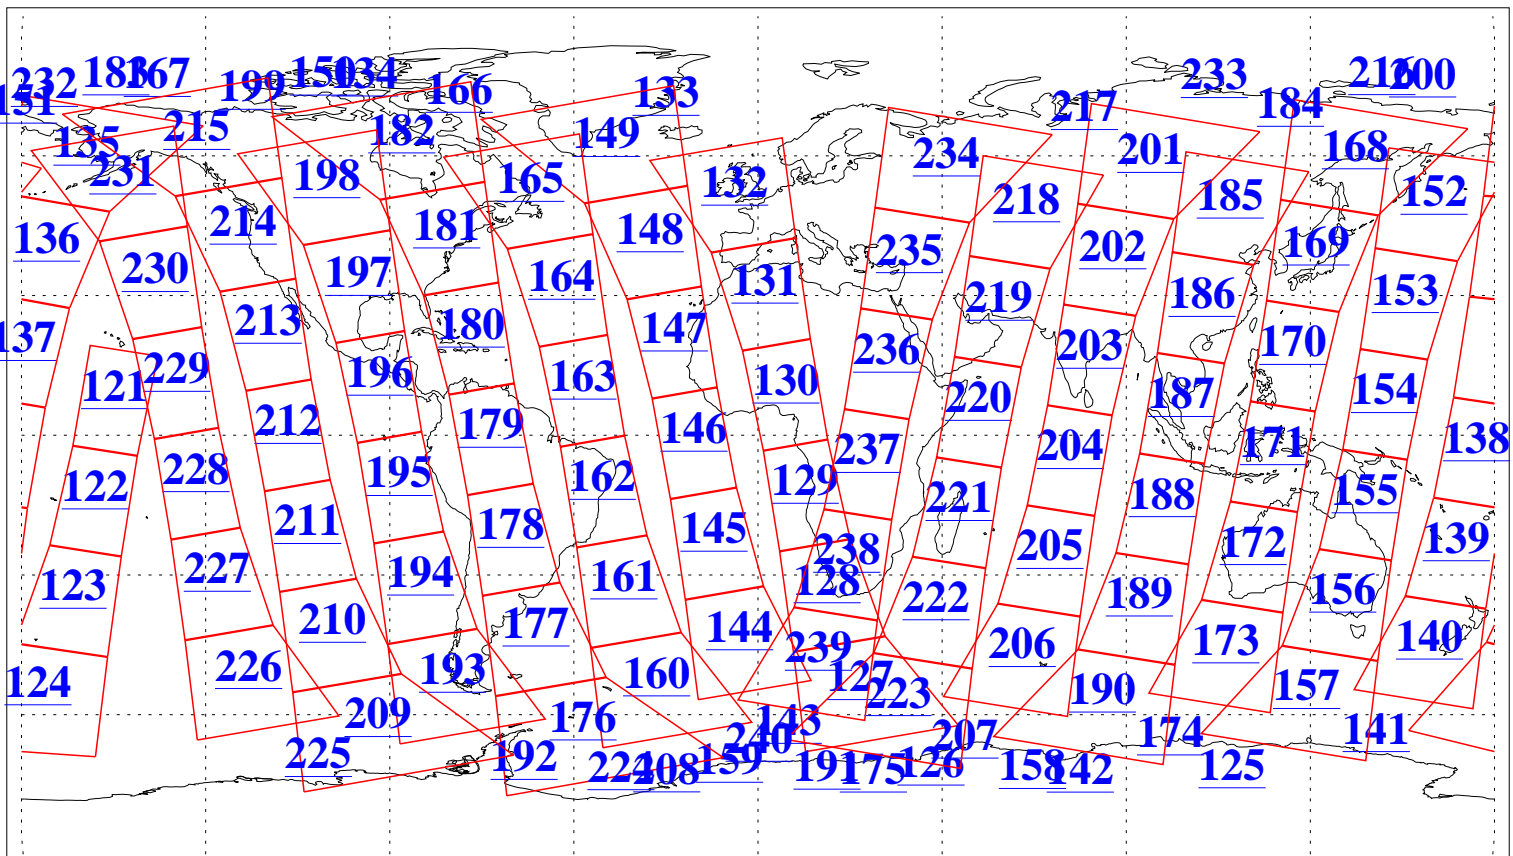

L1B Availability
AMSU Granules: 240
HSB Granules: 0
AIRS Granules: 240

31 Oct 2006
DoY 304
Aqua Day 1641
Granules: 1 to 120

Granules: 121 to 240

Legend: AMSU Available, HSB Available, AIRS Available

L1B Availability
AMSU Granules: 240
HSB Granules: 0
AIRS Granules: 240

31 Oct 2006
DoY 304
Aqua Day 1641
Ascending Granules

Descending Granules

Legend: AMSU Available, HSB Available, AIRS Available

L1B Availability
AMSU Granules: 240
HSB Granules: 0
AIRS Granules: 240

31 Oct 2006
DoY 304
Aqua Day 1641