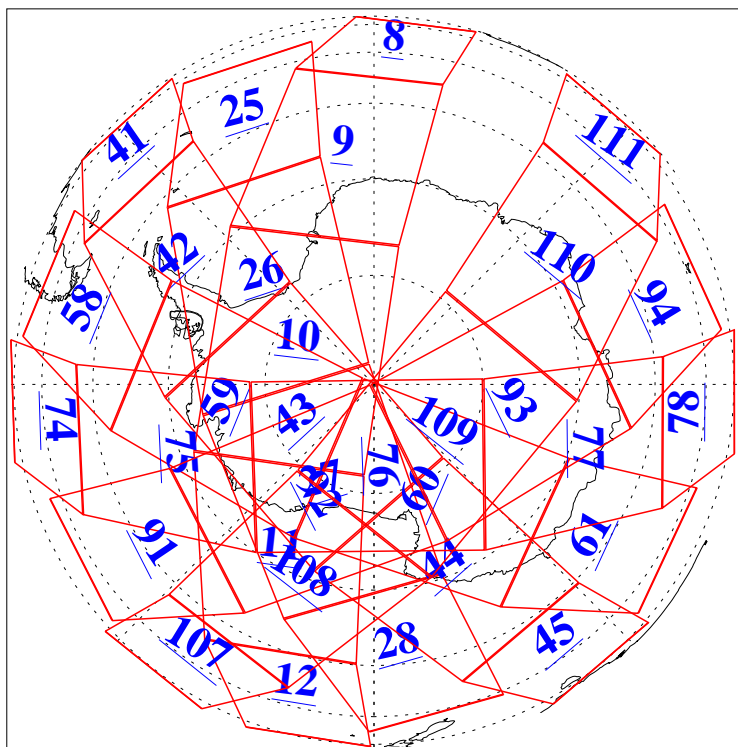

L1B Availability
AMSU Granules: 240
HSB Granules: 0
AIRS Granules: 240

31 Oct 2006
DoY 304
Aqua Day 1641
Granules: 1 to 120

Granules: 121 to 240

Legend: AMSU Available, HSB Available, AIRS Available

L1B Availability
AMSU Granules: 240
HSB Granules: 0
AIRS Granules: 240

31 Oct 2006
DoY 304
Aqua Day 1641
Ascending Granules

Descending Granules

Legend: AMSU Available, HSB Available, AIRS Available

L1B Availability
AMSU Granules: 240
HSB Granules: 0
AIRS Granules: 240

31 Oct 2006
DoY 304
Aqua Day 1641

Northern Hemisphere Granules

Southern Hemisphere Granules

Legend: AMSU Available, HSB Available, AIRS Available