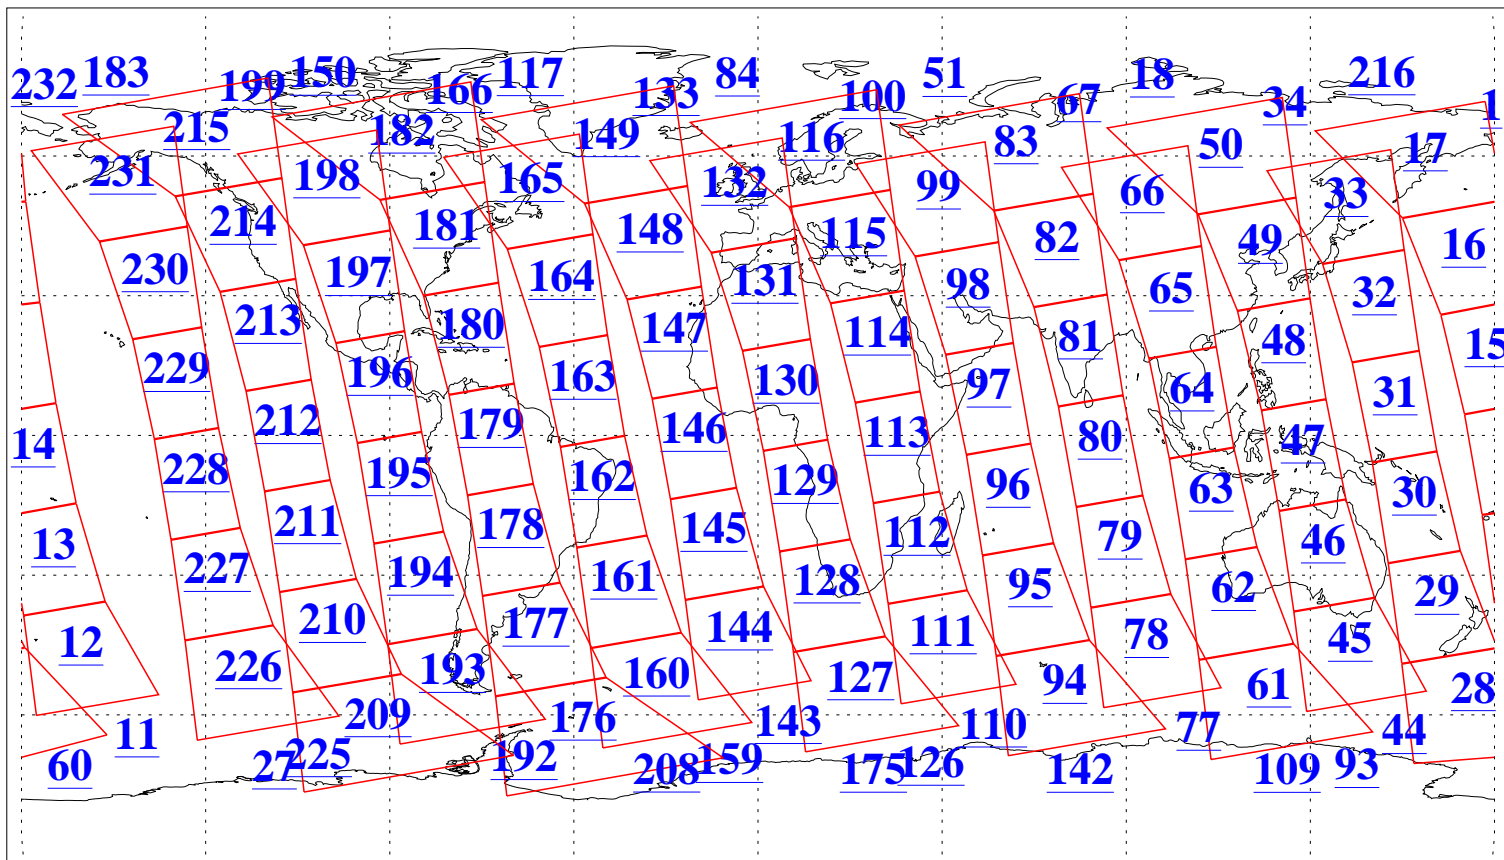

L1B Availability
AMSU Granules: 240
HSB Granules: 0
AIRS Granules: 240

31 Oct 2006
DoY 304
Aqua Day 1641
Granules: 1 to 120

Granules: 121 to 240

Legend: AMSU Available, HSB Available, AIRS Available

L1B Availability
AMSU Granules: 240
HSB Granules: 0
AIRS Granules: 240

31 Oct 2006
DoY 304
Aqua Day 1641
Ascending Granules

Descending Granules

Legend: AMSU Available, HSB Available, AIRS Available

L1B Availability
AMSU Granules: 240
HSB Granules: 0
AIRS Granules: 240

31 Oct 2006
DoY 304
Aqua Day 1641

Northern Hemisphere Granules

Southern Hemisphere Granules

Legend: AMSU Available, HSB Available, AIRS Available