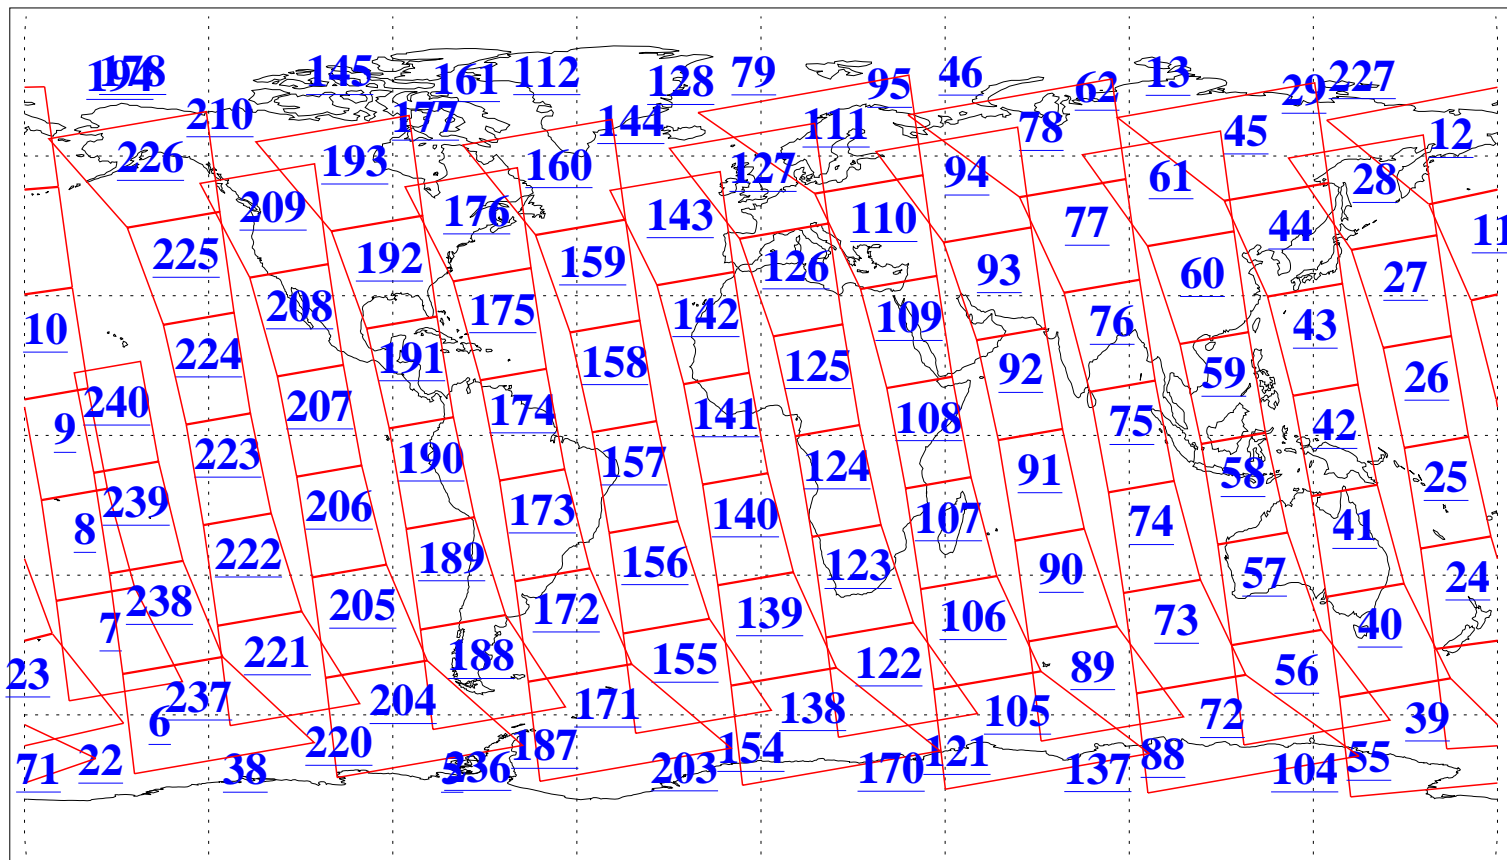

L1B Availability  
AMSU Granules: 240  
HSB Granules: 0  
AIRS Granules: 240

28 Oct 2006  
DoY 301  
Aqua Day 1638  
Granules: 1 to 120

Granules: 121 to 240

Legend: AMSU Available, HSB Available, AIRS Available

L1B Availability  
AMSU Granules: 240  
HSB Granules: 0  
AIRS Granules: 240

28 Oct 2006  
DoY 301  
Aqua Day 1638  
Ascending Granules

Descending Granules

Legend: AMSU Available, HSB Available, AIRS Available

L1B Availability  
 AMSU Granules: 240  
 HSB Granules: 0  
 AIRS Granules: 240

28 Oct 2006  
 DoY 301  
 Aqua Day 1638

Northern Hemisphere Granules

Southern Hemisphere Granules

Legend: AMSU Available, HSB Available, AIRS Available