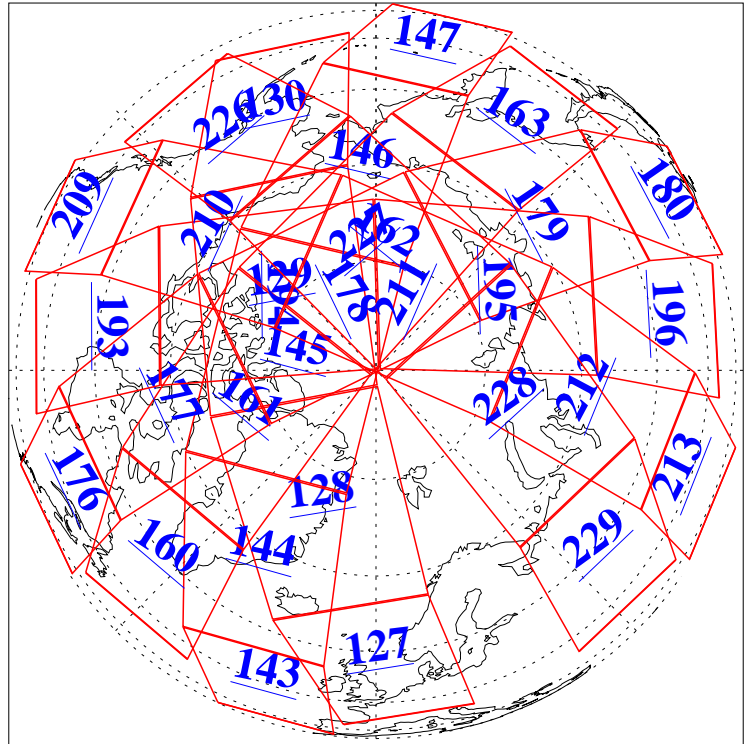

L1B Availability  
AMSU Granules: 240  
HSB Granules: 0  
AIRS Granules: 240

28 Oct 2006  
DoY 301  
Aqua Day 1638  
Ascending Granules

Descending Granules

Legend: AMSU Available, HSB Available, AIRS Available

L1B Availability  
 AMSU Granules: 240  
 HSB Granules: 0  
 AIRS Granules: 240

28 Oct 2006  
 DoY 301  
 Aqua Day 1638

Northern Hemisphere Granules

Southern Hemisphere Granules

Legend: AMSU Available, HSB Available, AIRS Available