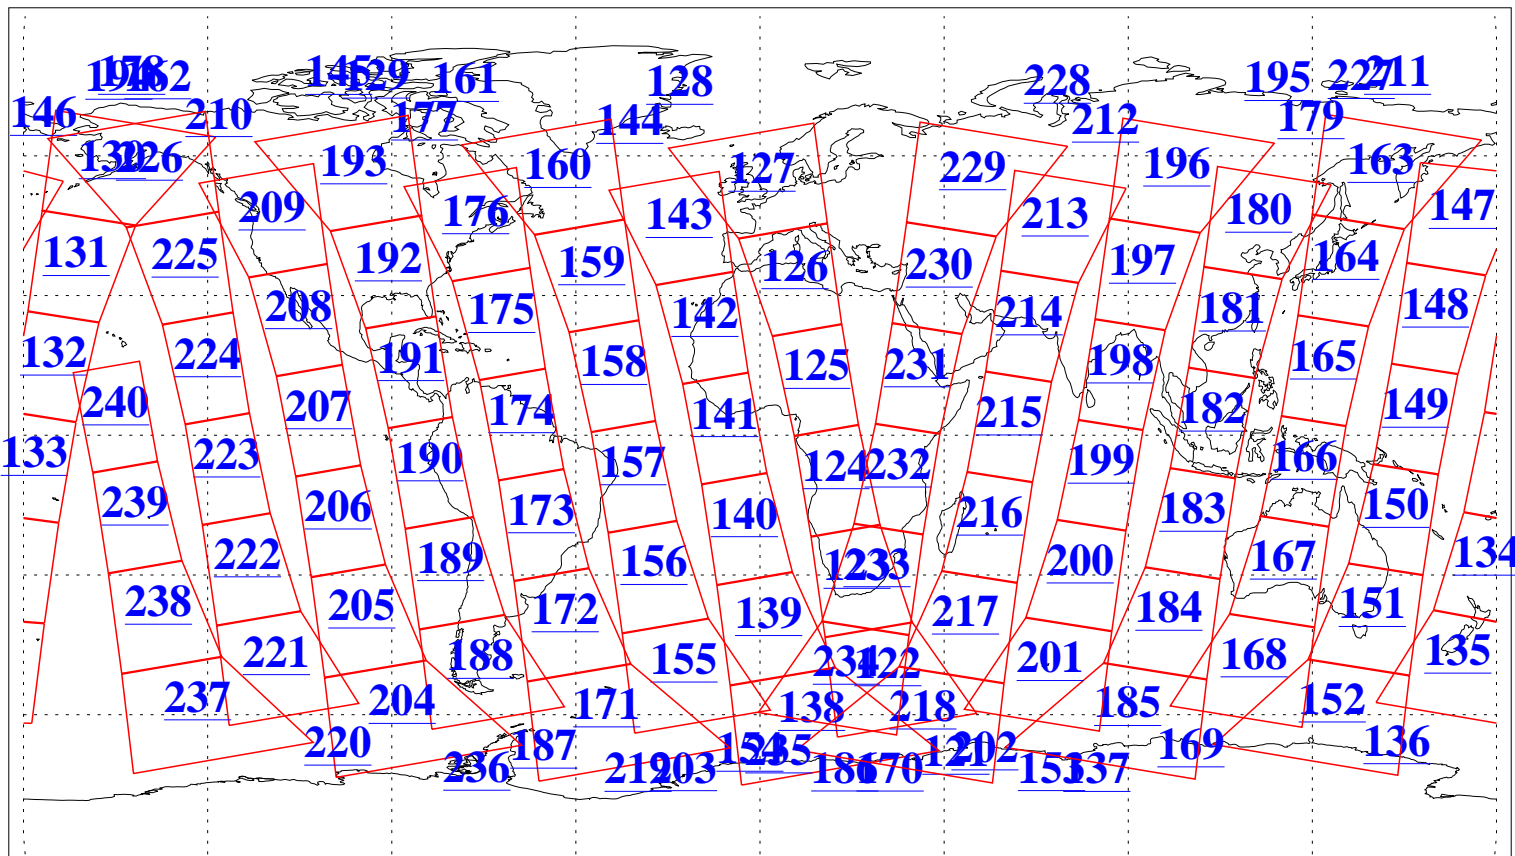

L1B Availability  
AMSU Granules: 240  
HSB Granules: 0  
AIRS Granules: 240

28 Oct 2006  
DoY 301  
Aqua Day 1638  
Granules: 1 to 120

Granules: 121 to 240

Legend: AMSU Available, HSB Available, AIRS Available

L1B Availability  
AMSU Granules: 240  
HSB Granules: 0  
AIRS Granules: 240

28 Oct 2006  
DoY 301  
Aqua Day 1638  
Ascending Granules

Descending Granules

Legend: AMSU Available, HSB Available, AIRS Available

L1B Availability  
 AMSU Granules: 240  
 HSB Granules: 0  
 AIRS Granules: 240

28 Oct 2006  
 DoY 301  
 Aqua Day 1638

Northern Hemisphere Granules

Southern Hemisphere Granules

Legend: AMSU Available, HSB Available, AIRS Available