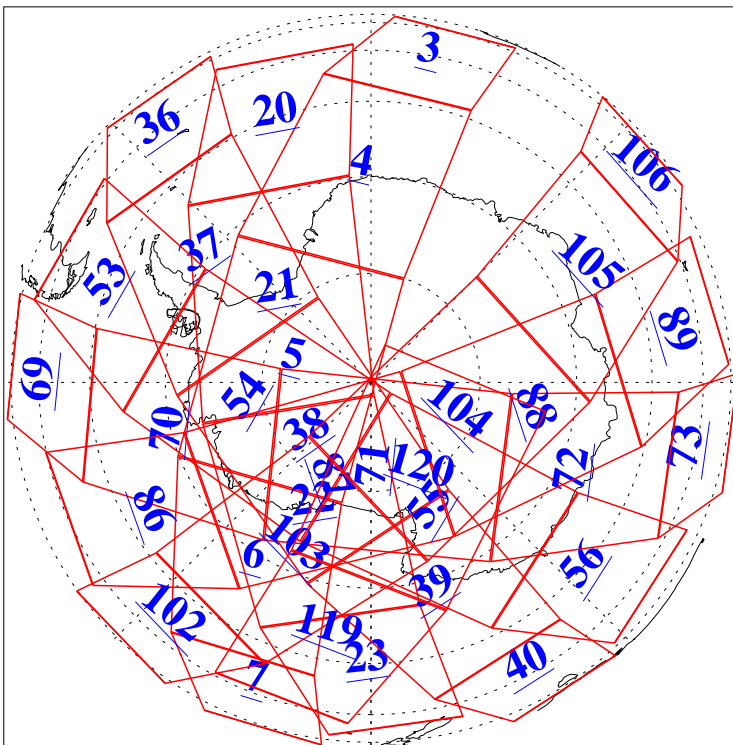

L1B Availability  
AMSU Granules: 240  
HSB Granules: 0  
AIRS Granules: 240

28 Oct 2006  
DoY 301  
Aqua Day 1638  
Granules: 1 to 120

Granules: 121 to 240

Legend: AMSU Available, HSB Available, AIRS Available

L1B Availability  
AMSU Granules: 240  
HSB Granules: 0  
AIRS Granules: 240

28 Oct 2006  
DoY 301  
Aqua Day 1638  
Ascending Granules

Descending Granules

Legend: AMSU Available, HSB Available, AIRS Available

L1B Availability  
 AMSU Granules: 240  
 HSB Granules: 0  
 AIRS Granules: 240

28 Oct 2006  
 DoY 301  
 Aqua Day 1638

Northern Hemisphere Granules

Southern Hemisphere Granules

Legend: AMSU Available, HSB Available, AIRS Available