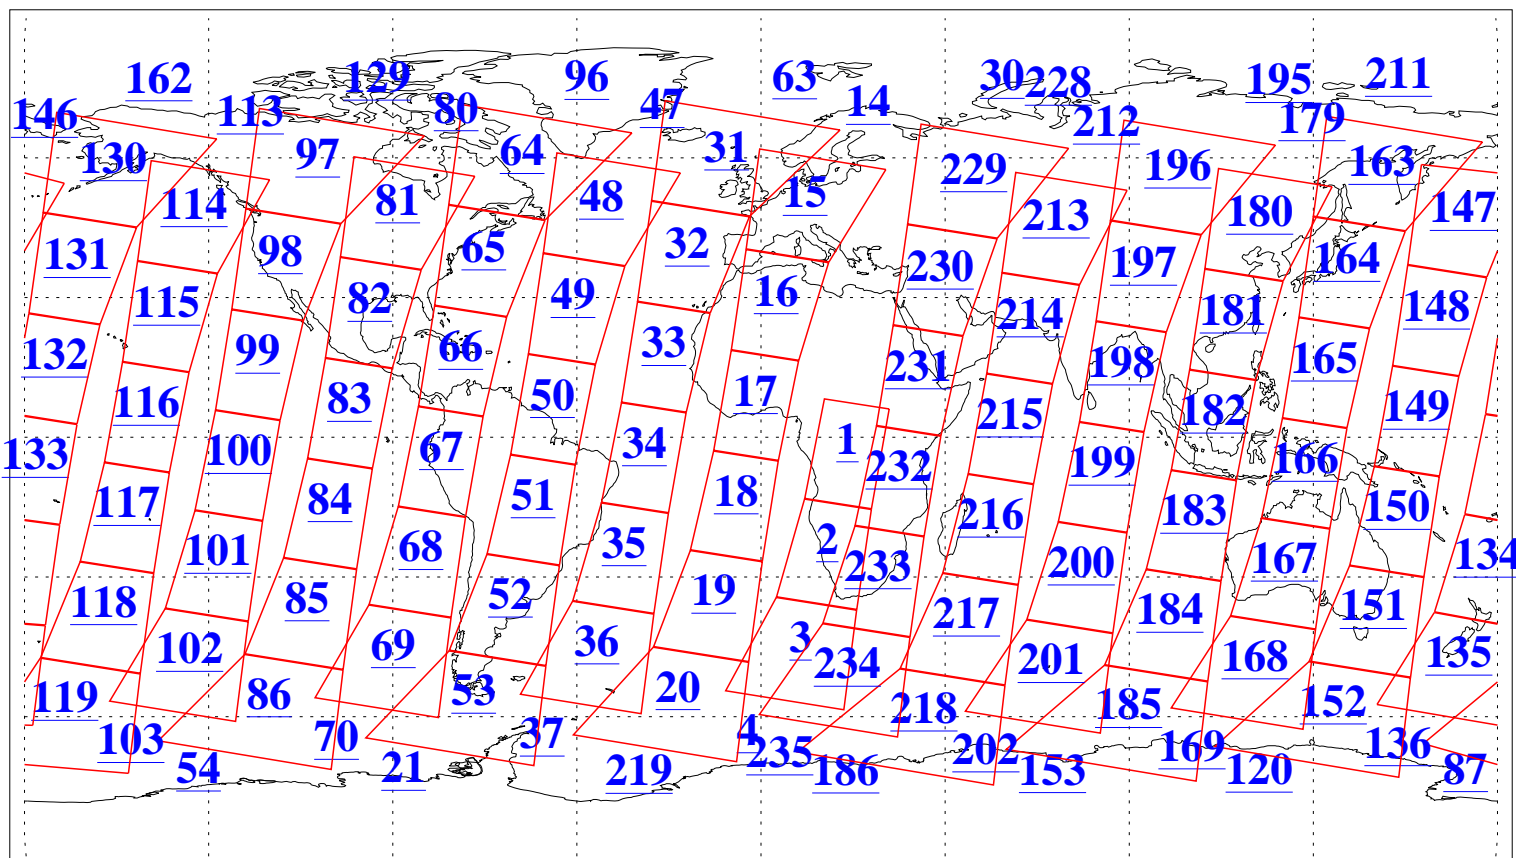

L1B Availability  
AMSU Granules: 240  
HSB Granules: 0  
AIRS Granules: 240

28 Oct 2006  
DoY 301  
Aqua Day 1638  
Granules: 1 to 120

Granules: 121 to 240

Legend: AMSU Available, HSB Available, AIRS Available

L1B Availability  
AMSU Granules: 240  
HSB Granules: 0  
AIRS Granules: 240

28 Oct 2006  
DoY 301  
Aqua Day 1638  
Ascending Granules

Descending Granules

Legend: AMSU Available, HSB Available, AIRS Available

L1B Availability  
 AMSU Granules: 240  
 HSB Granules: 0  
 AIRS Granules: 240

28 Oct 2006  
 DoY 301  
 Aqua Day 1638

Northern Hemisphere Granules

Southern Hemisphere Granules

Legend: AMSU Available, HSB Available, AIRS Available