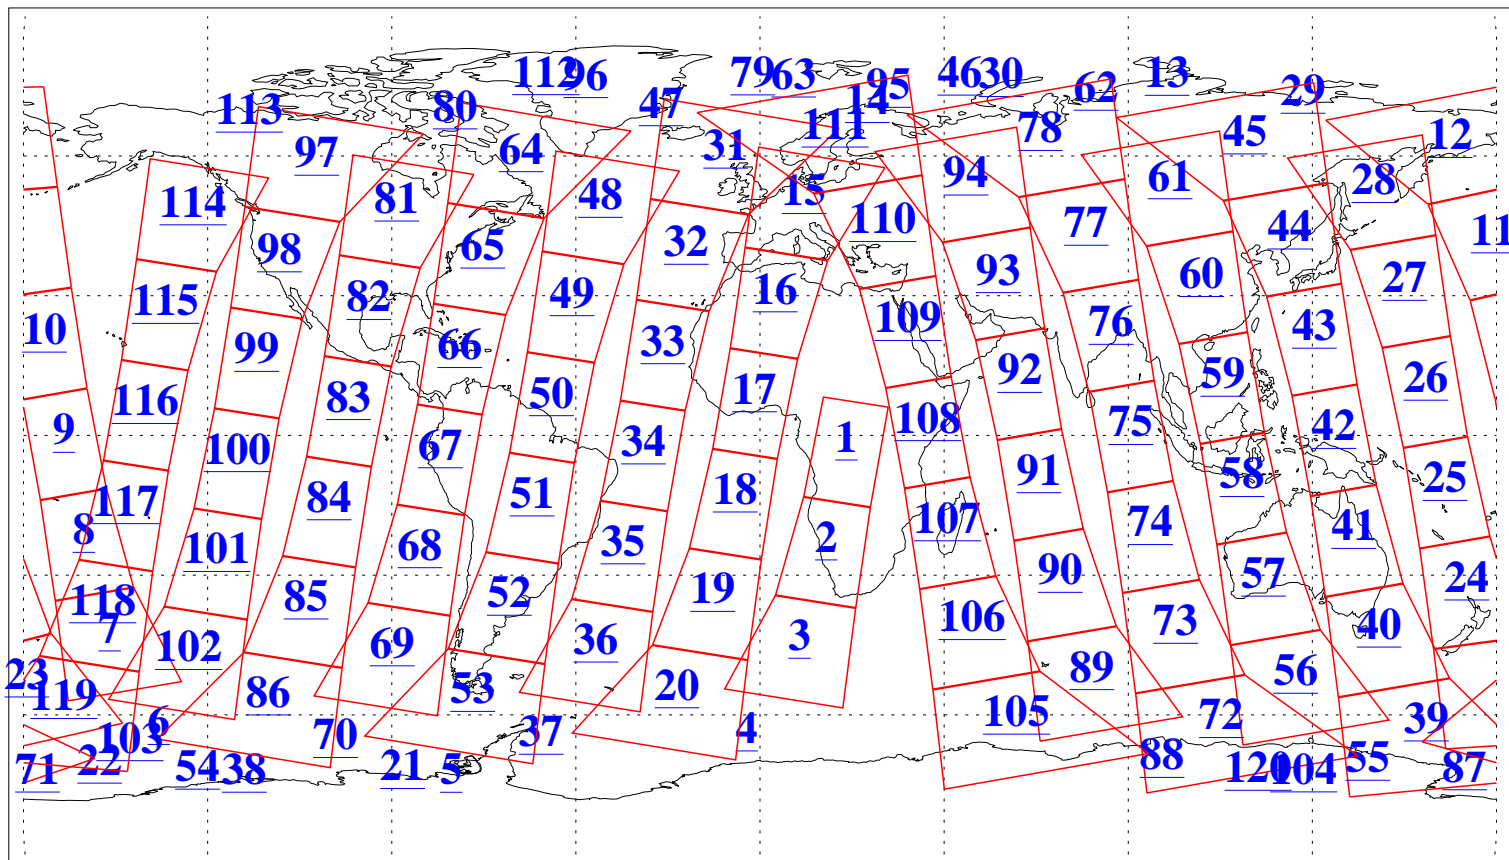

L1B Availability  
AMSU Granules: 240  
HSB Granules: 0  
AIRS Granules: 240

28 Oct 2006  
DoY 301  
Aqua Day 1638  
Granules: 1 to 120

Granules: 121 to 240

Legend: AMSU Available, HSB Available, AIRS Available

L1B Availability  
AMSU Granules: 240  
HSB Granules: 0  
AIRS Granules: 240

28 Oct 2006  
DoY 301  
Aqua Day 1638  
Ascending Granules

Descending Granules

Legend: AMSU Available, HSB Available, AIRS Available

L1B Availability  
 AMSU Granules: 240  
 HSB Granules: 0  
 AIRS Granules: 240

28 Oct 2006  
 DoY 301  
 Aqua Day 1638

Northern Hemisphere Granules

Southern Hemisphere Granules

Legend: AMSU Available, HSB Available, AIRS Available