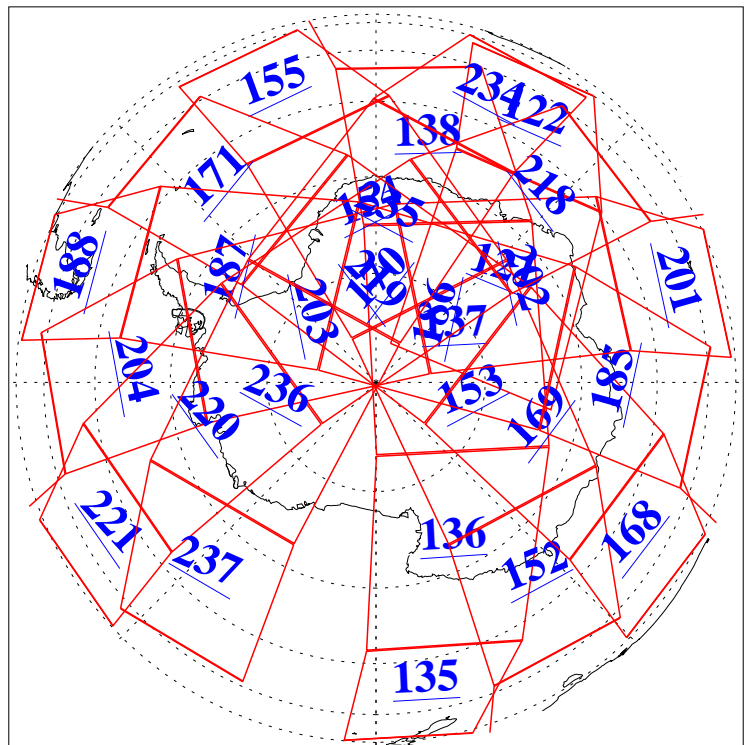

L1B Availability  
AMSU Granules: 240  
HSB Granules: 0  
AIRS Granules: 240

28 Oct 2006  
DoY 301  
Aqua Day 1638  
Granules: 1 to 120

Granules: 121 to 240

Legend: AMSU Available, HSB Available, AIRS Available

L1B Availability  
AMSU Granules: 240  
HSB Granules: 0  
AIRS Granules: 240

28 Oct 2006  
DoY 301  
Aqua Day 1638  
Ascending Granules

Descending Granules

Legend: AMSU Available, HSB Available, AIRS Available

L1B Availability  
 AMSU Granules: 240  
 HSB Granules: 0  
 AIRS Granules: 240

28 Oct 2006  
 DoY 301  
 Aqua Day 1638

Northern Hemisphere Granules

Southern Hemisphere Granules

Legend: AMSU Available, HSB Available, AIRS Available