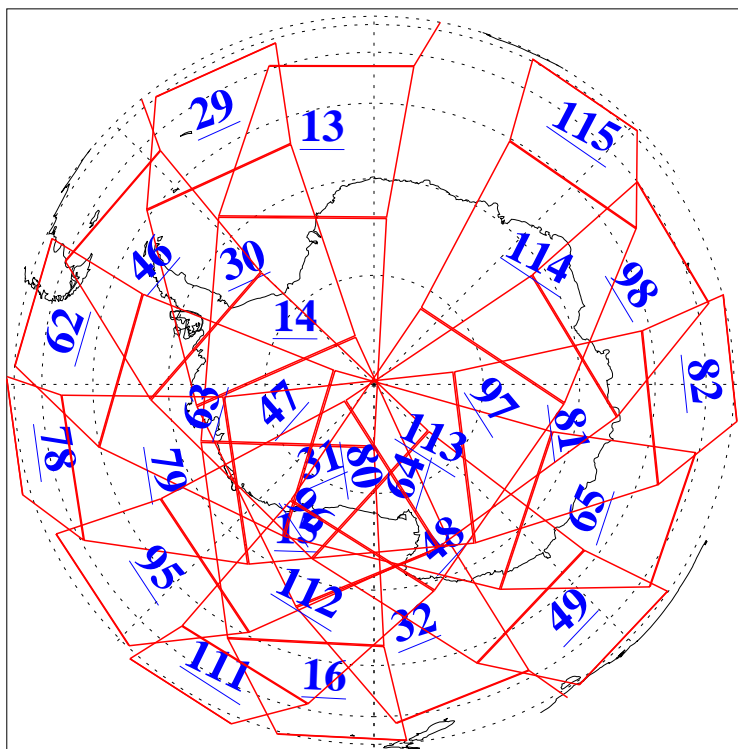

L1B Availability
AMSU Granules: 240
HSB Granules: 0
AIRS Granules: 240

27 Oct 2006
DoY 300
Aqua Day 1637
Granules: 1 to 120

Granules: 121 to 240

Legend: AMSU Available, HSB Available, AIRS Available

L1B Availability
AMSU Granules: 240
HSB Granules: 0
AIRS Granules: 240

27 Oct 2006
DoY 300
Aqua Day 1637
Ascending Granules

Descending Granules

Legend: AMSU Available, HSB Available, AIRS Available

L1B Availability
 AMSU Granules: 240
 HSB Granules: 0
 AIRS Granules: 240

27 Oct 2006
 DoY 300
 Aqua Day 1637

Northern Hemisphere Granules

Southern Hemisphere Granules

Legend: AMSU Available, HSB Available, AIRS Available