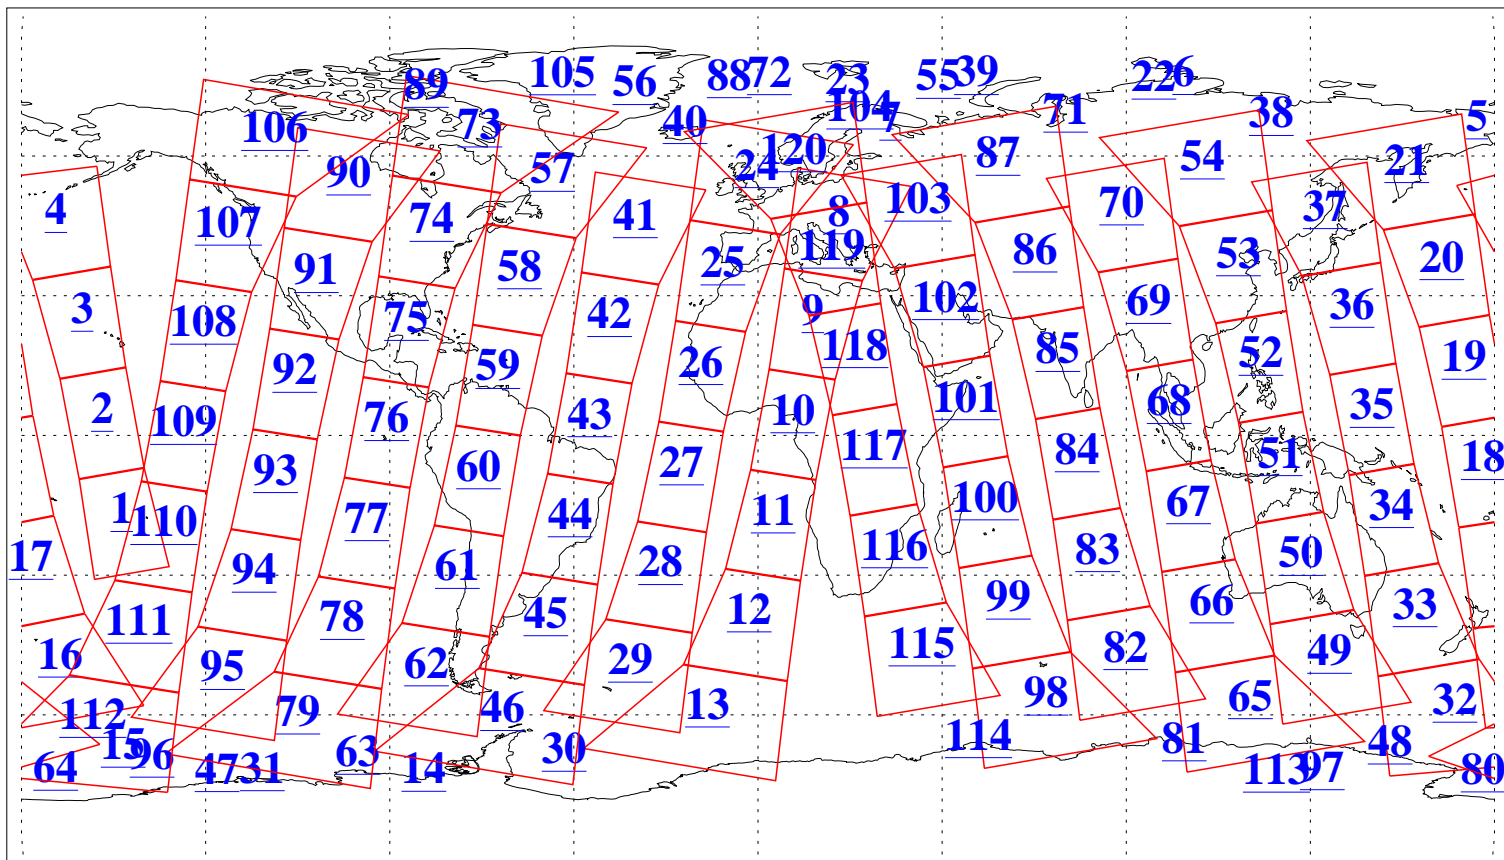

L1B Availability
AMSU Granules: 240
HSB Granules: 0
AIRS Granules: 240

27 Oct 2006
DoY 300
Aqua Day 1637
Granules: 1 to 120

Granules: 121 to 240

Legend: AMSU Available, HSB Available, AIRS Available

L1B Availability
AMSU Granules: 240
HSB Granules: 0
AIRS Granules: 240

27 Oct 2006
DoY 300
Aqua Day 1637
Ascending Granules

Descending Granules

Legend: AMSU Available, HSB Available, AIRS Available

L1B Availability
 AMSU Granules: 240
 HSB Granules: 0
 AIRS Granules: 240

27 Oct 2006
 DoY 300
 Aqua Day 1637

Northern Hemisphere Granules

Southern Hemisphere Granules

Legend: AMSU Available, HSB Available, AIRS Available