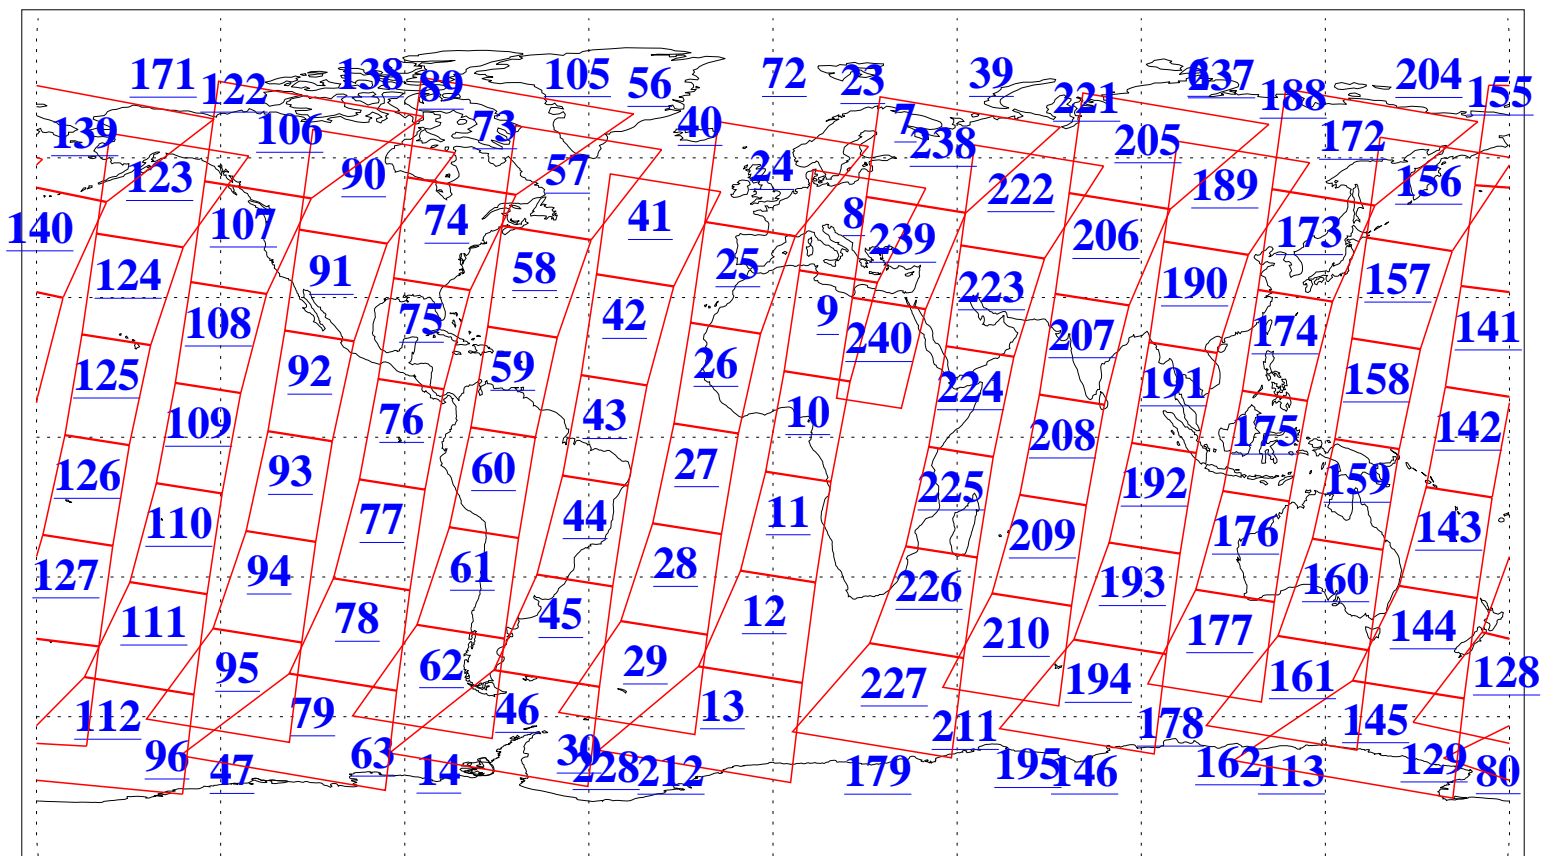

L1B Availability
AMSU Granules: 240
HSB Granules: 0
AIRS Granules: 240

27 Oct 2006
DoY 300
Aqua Day 1637
Granules: 1 to 120

Granules: 121 to 240

Legend: AMSU Available, HSB Available, AIRS Available

L1B Availability
AMSU Granules: 240
HSB Granules: 0
AIRS Granules: 240

27 Oct 2006
DoY 300
Aqua Day 1637
Ascending Granules

Descending Granules

Legend: AMSU Available, HSB Available, AIRS Available

L1B Availability
 AMSU Granules: 240
 HSB Granules: 0
 AIRS Granules: 240

27 Oct 2006
 DoY 300
 Aqua Day 1637

Northern Hemisphere Granules

Southern Hemisphere Granules

Legend: AMSU Available, HSB Available, AIRS Available