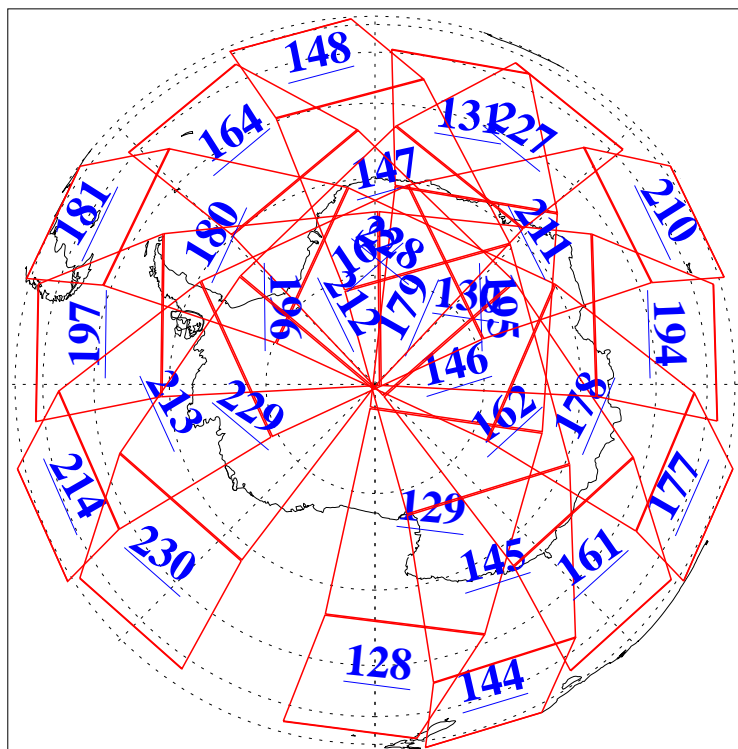

L1B Availability
AMSU Granules: 240
HSB Granules: 0
AIRS Granules: 240

27 Oct 2006
DoY 300
Aqua Day 1637
Granules: 1 to 120

Granules: 121 to 240

Legend: AMSU Available, HSB Available, AIRS Available

L1B Availability
AMSU Granules: 240
HSB Granules: 0
AIRS Granules: 240

27 Oct 2006
DoY 300
Aqua Day 1637
Ascending Granules

Descending Granules

Legend: AMSU Available, HSB Available, AIRS Available

L1B Availability
 AMSU Granules: 240
 HSB Granules: 0
 AIRS Granules: 240

27 Oct 2006
 DoY 300
 Aqua Day 1637

Northern Hemisphere Granules

Southern Hemisphere Granules

Legend: AMSU Available, HSB Available, AIRS Available