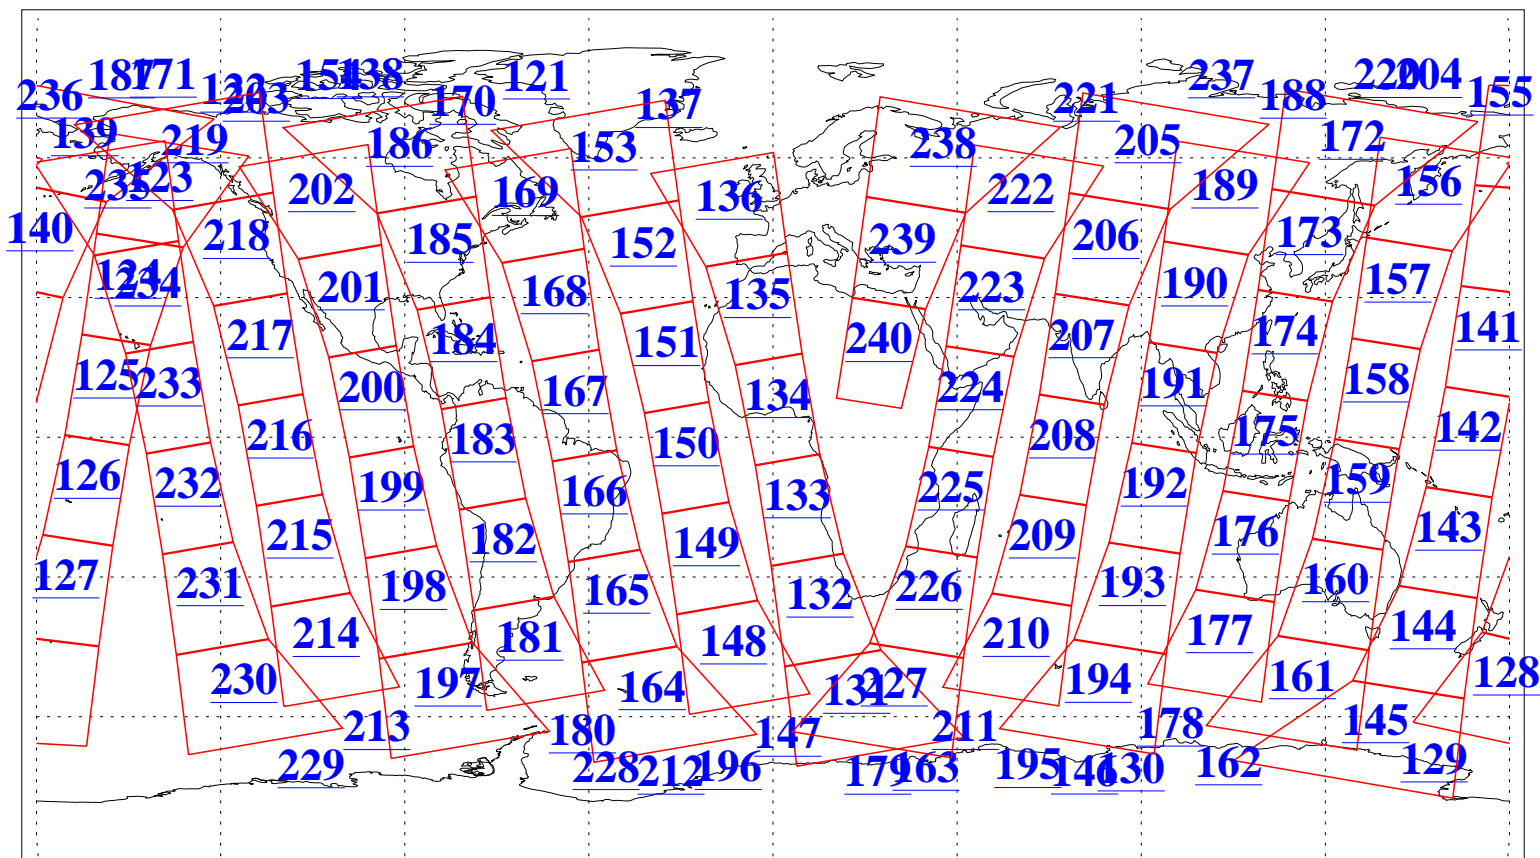

L1B Availability
AMSU Granules: 240
HSB Granules: 0
AIRS Granules: 240

27 Oct 2006
DoY 300
Aqua Day 1637
Granules: 1 to 120

Granules: 121 to 240

Legend: AMSU Available, HSB Available, AIRS Available

L1B Availability
AMSU Granules: 240
HSB Granules: 0
AIRS Granules: 240

27 Oct 2006
DoY 300
Aqua Day 1637
Ascending Granules

Descending Granules

Legend: AMSU Available, HSB Available, AIRS Available

L1B Availability
 AMSU Granules: 240
 HSB Granules: 0
 AIRS Granules: 240

27 Oct 2006
 DoY 300
 Aqua Day 1637

Northern Hemisphere Granules

Southern Hemisphere Granules

Legend: AMSU Available, HSB Available, AIRS Available