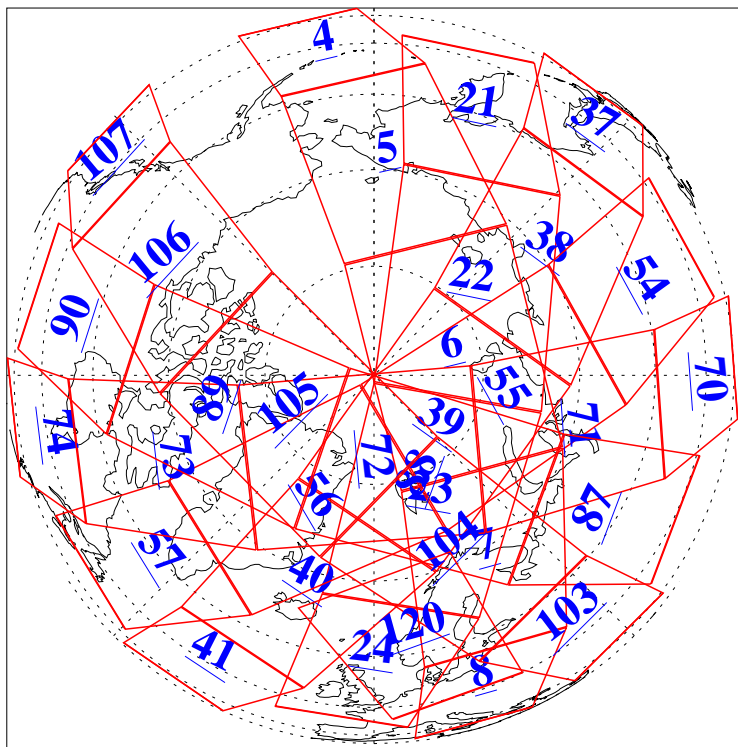

L1B Availability
AMSU Granules: 240
HSB Granules: 0
AIRS Granules: 240

27 Oct 2006
DoY 300
Aqua Day 1637
Granules: 1 to 120

Granules: 121 to 240

Legend: AMSU Available, HSB Available, AIRS Available

L1B Availability
AMSU Granules: 240
HSB Granules: 0
AIRS Granules: 240

27 Oct 2006
DoY 300
Aqua Day 1637
Ascending Granules

Descending Granules

Legend: AMSU Available, HSB Available, AIRS Available

L1B Availability
 AMSU Granules: 240
 HSB Granules: 0
 AIRS Granules: 240

27 Oct 2006
 DoY 300
 Aqua Day 1637

Northern Hemisphere Granules

Southern Hemisphere Granules

Legend: AMSU Available, HSB Available, AIRS Available