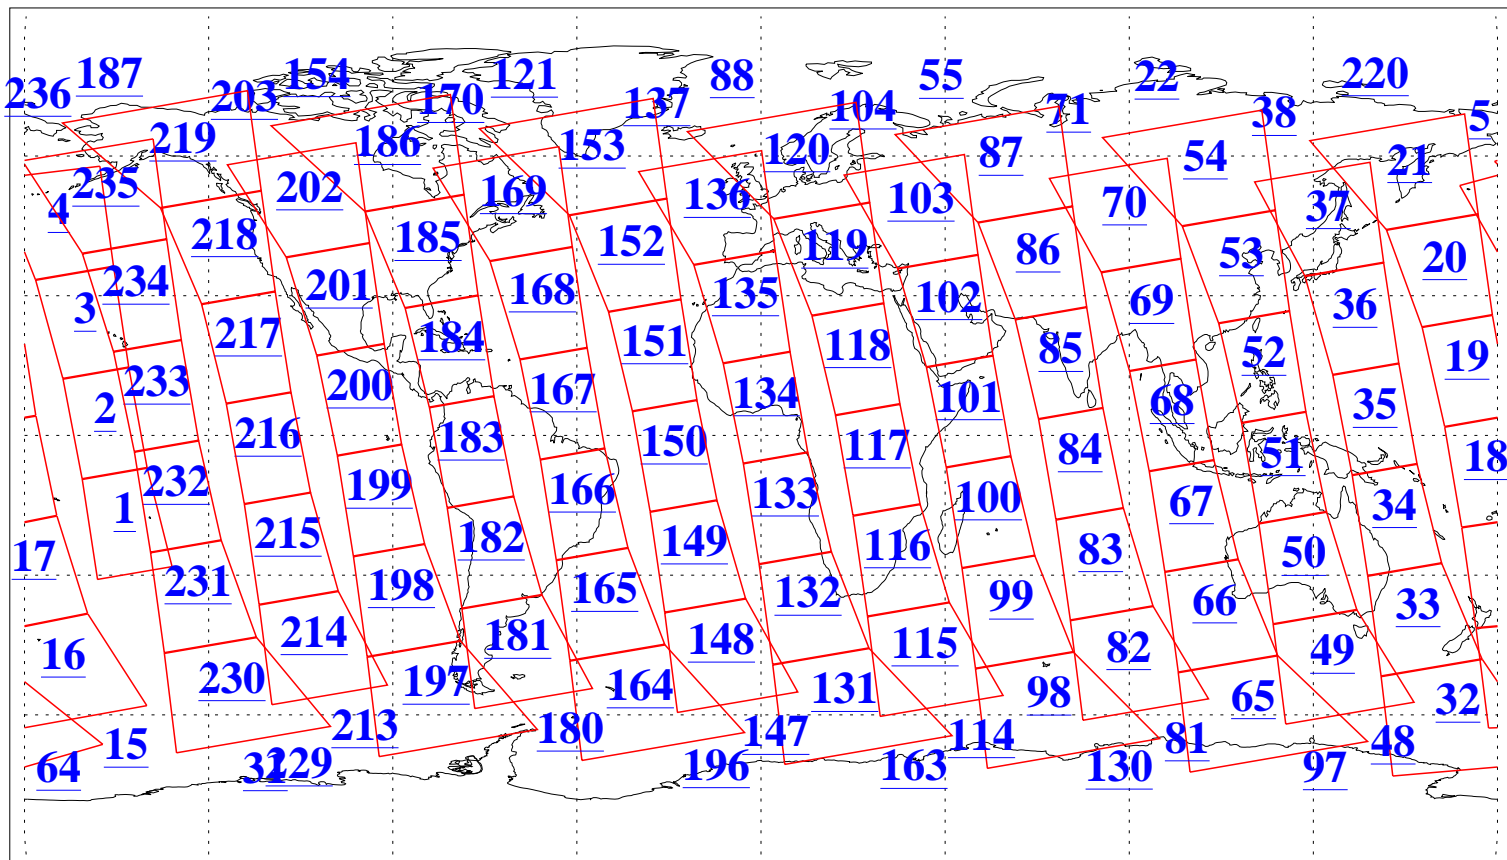

L1B Availability
AMSU Granules: 240
HSB Granules: 0
AIRS Granules: 240

27 Oct 2006
DoY 300
Aqua Day 1637
Granules: 1 to 120

Granules: 121 to 240

Legend: AMSU Available, HSB Available, AIRS Available

L1B Availability
AMSU Granules: 240
HSB Granules: 0
AIRS Granules: 240

27 Oct 2006
DoY 300
Aqua Day 1637
Ascending Granules

Descending Granules

Legend: AMSU Available, HSB Available, AIRS Available

L1B Availability
 AMSU Granules: 240
 HSB Granules: 0
 AIRS Granules: 240

27 Oct 2006
 DoY 300
 Aqua Day 1637

Northern Hemisphere Granules

Southern Hemisphere Granules

Legend: AMSU Available, HSB Available, AIRS Available