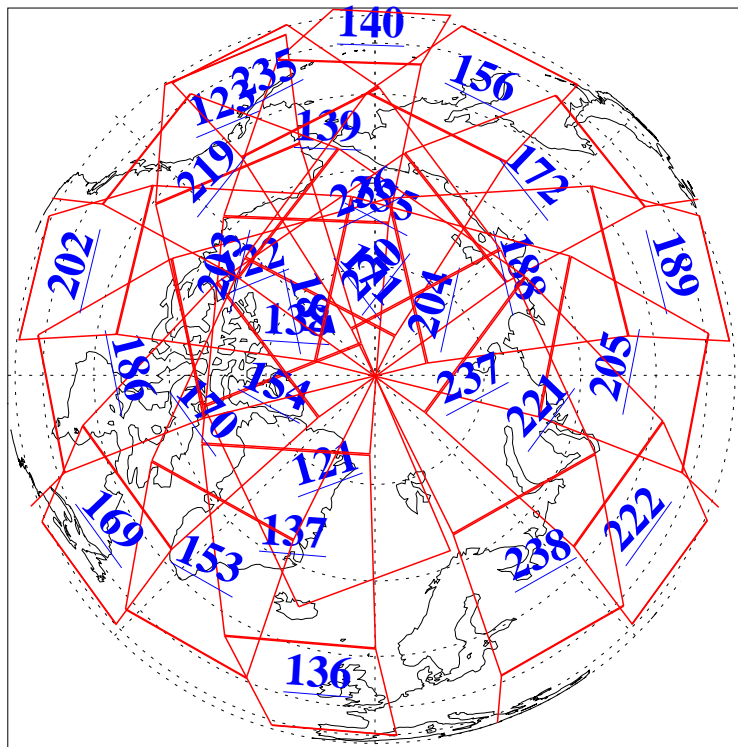

L1B Availability
AMSU Granules: 240
HSB Granules: 0
AIRS Granules: 240

27 Oct 2006
DoY 300
Aqua Day 1637
Granules: 1 to 120

Granules: 121 to 240

Legend: AMSU Available, HSB Available, AIRS Available

L1B Availability
AMSU Granules: 240
HSB Granules: 0
AIRS Granules: 240

27 Oct 2006
DoY 300
Aqua Day 1637
Ascending Granules

Descending Granules

Legend: AMSU Available, HSB Available, AIRS Available

L1B Availability
 AMSU Granules: 240
 HSB Granules: 0
 AIRS Granules: 240

27 Oct 2006
 DoY 300
 Aqua Day 1637

Northern Hemisphere Granules

Southern Hemisphere Granules

Legend: AMSU Available, HSB Available, AIRS Available