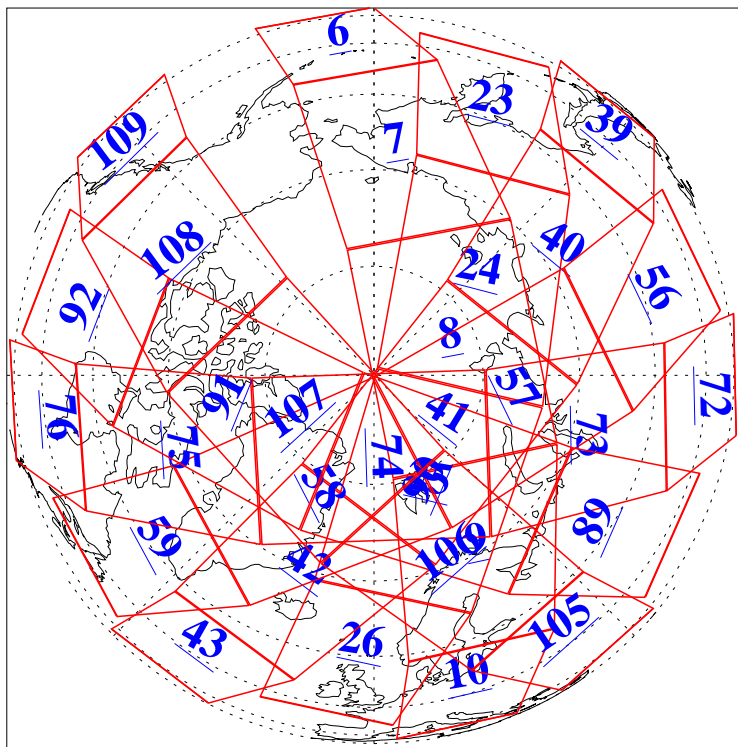

L1B Availability
AMSU Granules: 240
HSB Granules: 0
AIRS Granules: 240

25 Oct 2006
DoY 298
Aqua Day 1635
Granules: 1 to 120

Granules: 121 to 240

Legend: AMSU Available, HSB Available, AIRS Available

L1B Availability
AMSU Granules: 240
HSB Granules: 0
AIRS Granules: 240

25 Oct 2006
DoY 298
Aqua Day 1635
Ascending Granules

Descending Granules

Legend: AMSU Available, HSB Available, AIRS Available

L1B Availability
 AMSU Granules: 240
 HSB Granules: 0
 AIRS Granules: 240

25 Oct 2006
 DoY 298
 Aqua Day 1635

Northern Hemisphere Granules

Southern Hemisphere Granules

Legend: AMSU Available, HSB Available, AIRS Available