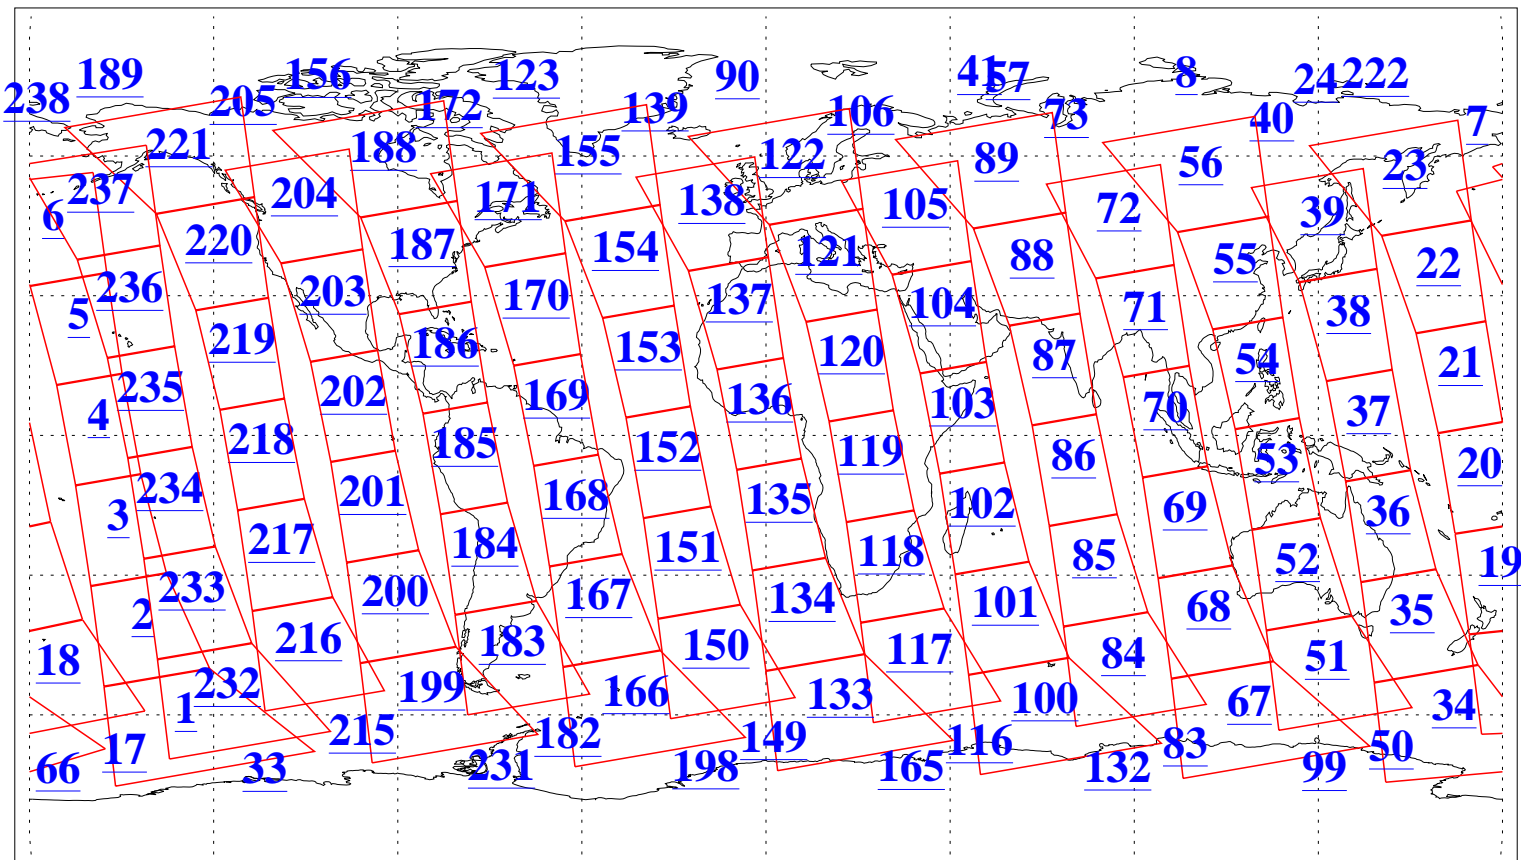

L1B Availability
AMSU Granules: 240
HSB Granules: 0
AIRS Granules: 240

25 Oct 2006
DoY 298
Aqua Day 1635
Granules: 1 to 120

Granules: 121 to 240

Legend: AMSU Available, HSB Available, AIRS Available

L1B Availability
AMSU Granules: 240
HSB Granules: 0
AIRS Granules: 240

25 Oct 2006
DoY 298
Aqua Day 1635
Ascending Granules

Descending Granules

Legend: AMSU Available, HSB Available, AIRS Available

L1B Availability
 AMSU Granules: 240
 HSB Granules: 0
 AIRS Granules: 240

25 Oct 2006
 DoY 298
 Aqua Day 1635

Northern Hemisphere Granules

Southern Hemisphere Granules

Legend: AMSU Available, HSB Available, AIRS Available