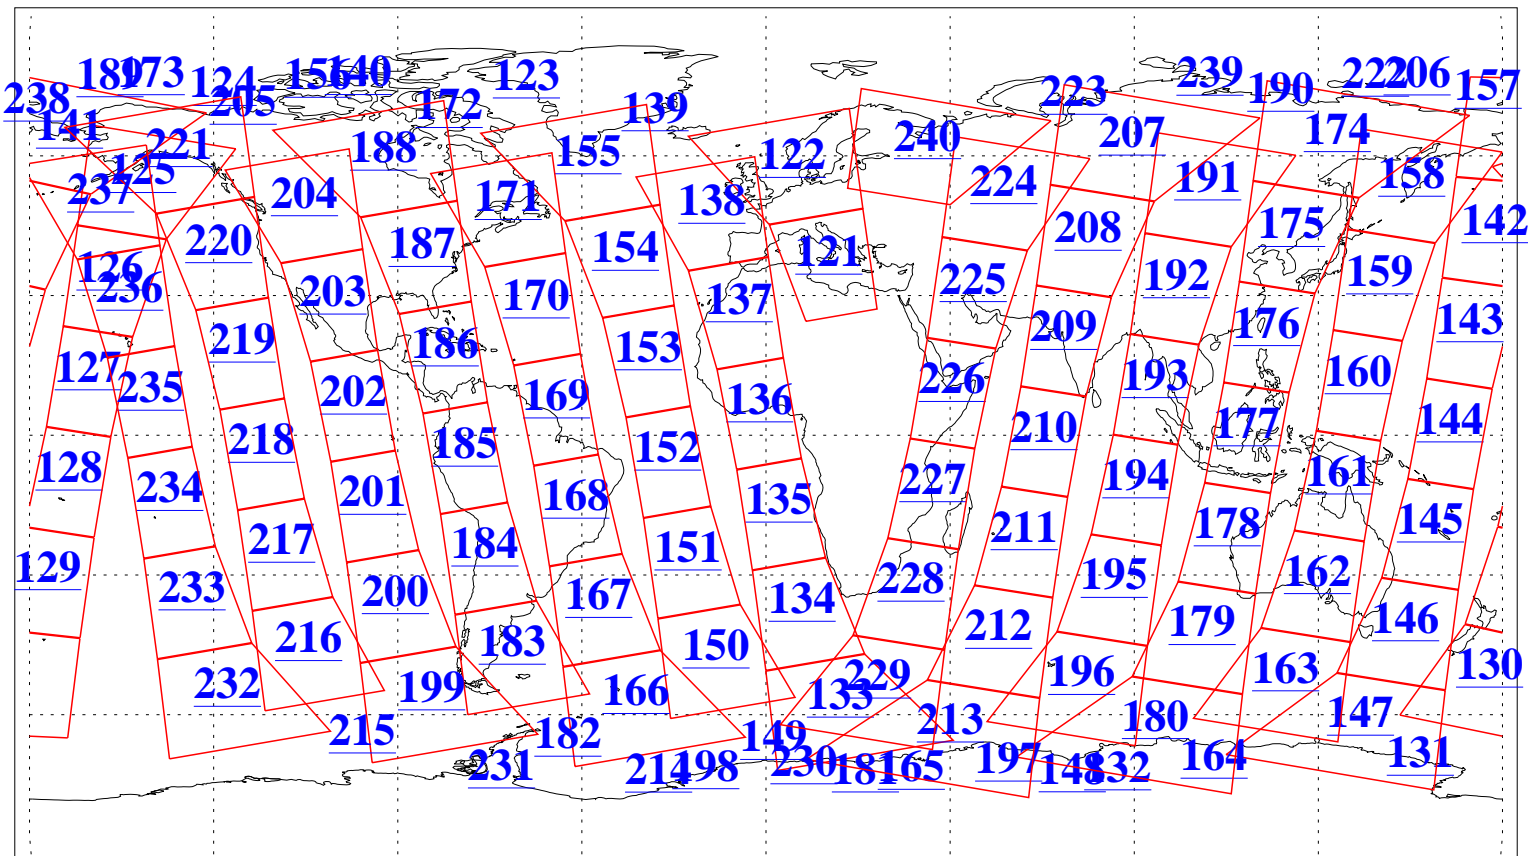

L1B Availability
AMSU Granules: 240
HSB Granules: 0
AIRS Granules: 240

25 Oct 2006
DoY 298
Aqua Day 1635
Granules: 1 to 120

Granules: 121 to 240

Legend: AMSU Available, HSB Available, AIRS Available

L1B Availability
AMSU Granules: 240
HSB Granules: 0
AIRS Granules: 240

25 Oct 2006
DoY 298
Aqua Day 1635
Ascending Granules

Descending Granules

Legend: AMSU Available, HSB Available, AIRS Available

L1B Availability
 AMSU Granules: 240
 HSB Granules: 0
 AIRS Granules: 240

25 Oct 2006
 DoY 298
 Aqua Day 1635

Northern Hemisphere Granules

Southern Hemisphere Granules

Legend: AMSU Available, HSB Available, AIRS Available