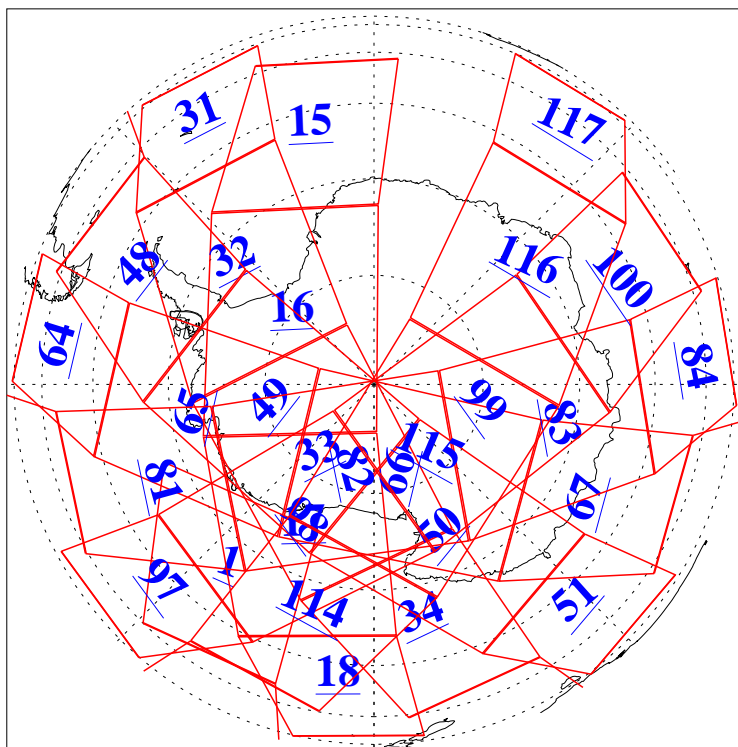

L1B Availability
AMSU Granules: 240
HSB Granules: 0
AIRS Granules: 240

25 Oct 2006
DoY 298
Aqua Day 1635
Granules: 1 to 120

Granules: 121 to 240

Legend: AMSU Available, HSB Available, AIRS Available

L1B Availability
AMSU Granules: 240
HSB Granules: 0
AIRS Granules: 240

25 Oct 2006
DoY 298
Aqua Day 1635
Ascending Granules

Descending Granules

Legend: AMSU Available, HSB Available, AIRS Available

L1B Availability
 AMSU Granules: 240
 HSB Granules: 0
 AIRS Granules: 240

25 Oct 2006
 DoY 298
 Aqua Day 1635

Northern Hemisphere Granules

Southern Hemisphere Granules

Legend: AMSU Available, HSB Available, AIRS Available