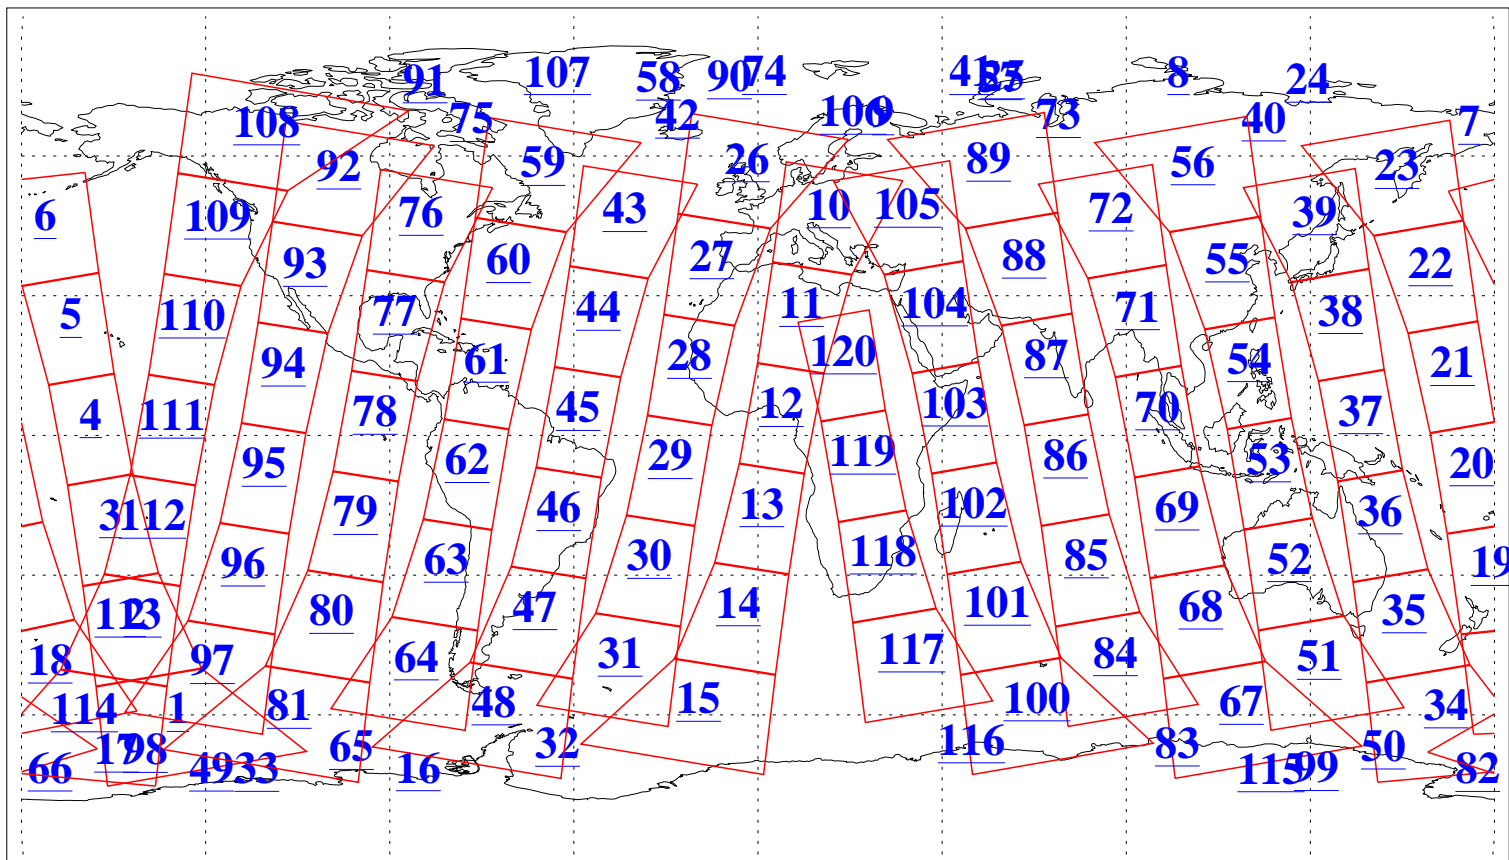

L1B Availability
AMSU Granules: 240
HSB Granules: 0
AIRS Granules: 240

25 Oct 2006
DoY 298
Aqua Day 1635
Granules: 1 to 120

Granules: 121 to 240

Legend: AMSU Available, HSB Available, AIRS Available

L1B Availability
AMSU Granules: 240
HSB Granules: 0
AIRS Granules: 240

25 Oct 2006
DoY 298
Aqua Day 1635
Ascending Granules

Descending Granules

Legend: AMSU Available, HSB Available, AIRS Available

L1B Availability
 AMSU Granules: 240
 HSB Granules: 0
 AIRS Granules: 240

25 Oct 2006
 DoY 298
 Aqua Day 1635

Northern Hemisphere Granules

Southern Hemisphere Granules

Legend: AMSU Available, HSB Available, AIRS Available