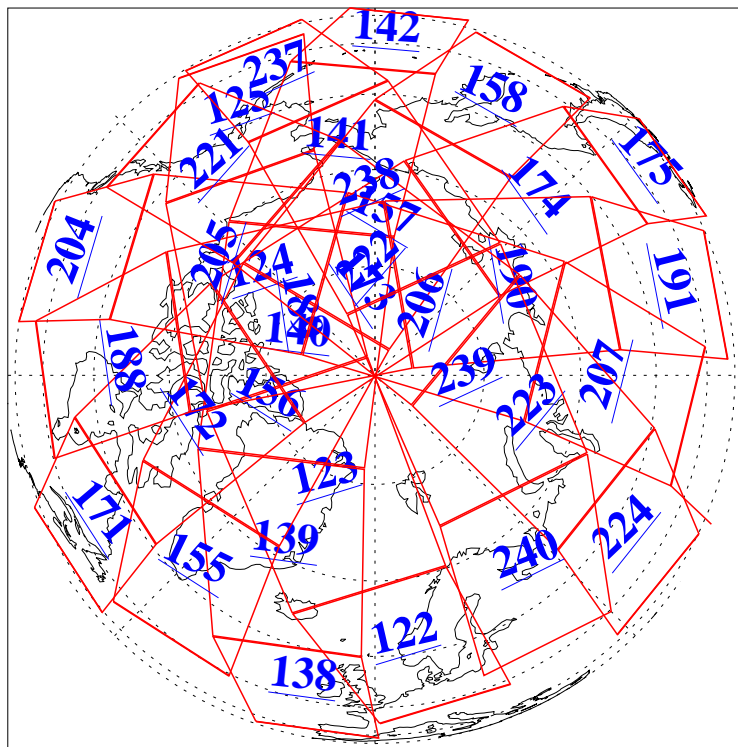

L1B Availability
AMSU Granules: 240
HSB Granules: 0
AIRS Granules: 240

25 Oct 2006
DoY 298
Aqua Day 1635
Granules: 1 to 120

Granules: 121 to 240

Legend: AMSU Available, HSB Available, AIRS Available

L1B Availability
AMSU Granules: 240
HSB Granules: 0
AIRS Granules: 240

25 Oct 2006
DoY 298
Aqua Day 1635
Ascending Granules

Descending Granules

Legend: AMSU Available, HSB Available, AIRS Available

L1B Availability
 AMSU Granules: 240
 HSB Granules: 0
 AIRS Granules: 240

25 Oct 2006
 DoY 298
 Aqua Day 1635

Northern Hemisphere Granules

Southern Hemisphere Granules

Legend: AMSU Available, HSB Available, AIRS Available