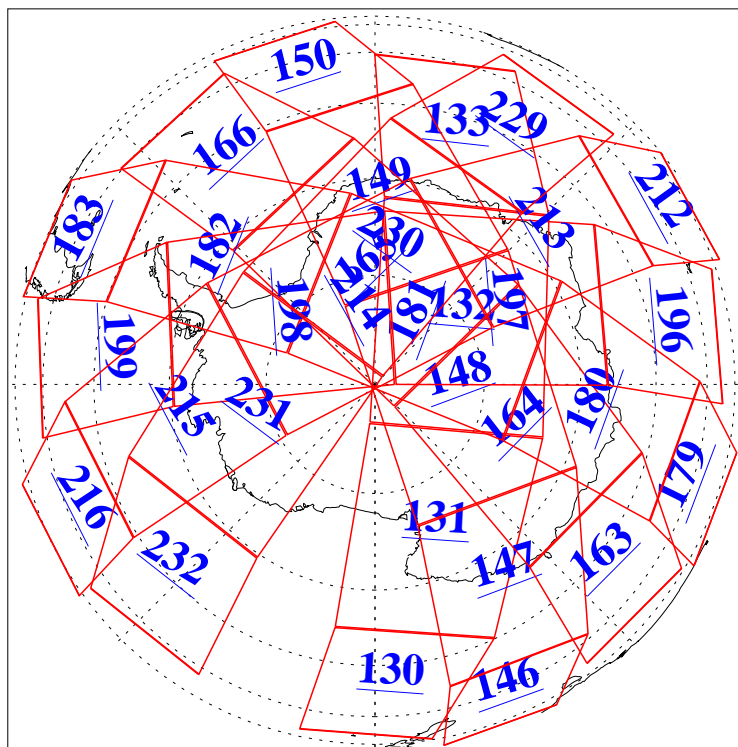

25 Oct 2006
DoY 298
Aqua Day 1635
Ascending Granules

Descending Granules

Legend: AMSU Available, HSB Available, AIRS Available

L1B Availability
 AMSU Granules: 240
 HSB Granules: 0
 AIRS Granules: 240

25 Oct 2006
 DoY 298
 Aqua Day 1635

Northern Hemisphere Granules

Southern Hemisphere Granules

Legend: AMSU Available, HSB Available, AIRS Available