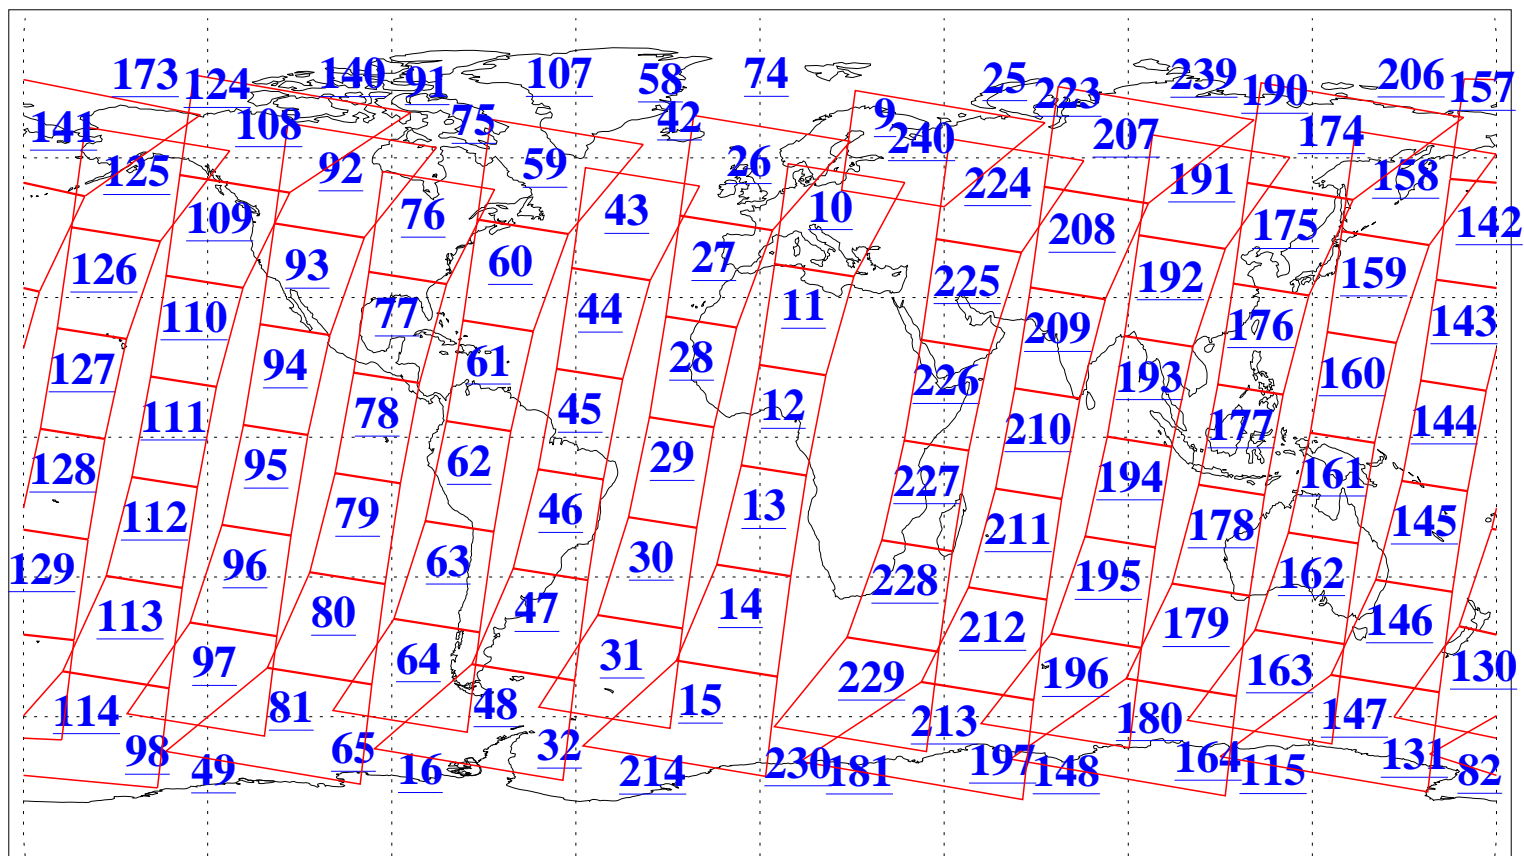

L1B Availability
AMSU Granules: 240
HSB Granules: 0
AIRS Granules: 240

25 Oct 2006
DoY 298
Aqua Day 1635
Granules: 1 to 120

Granules: 121 to 240

Legend: AMSU Available, HSB Available, AIRS Available

L1B Availability
AMSU Granules: 240
HSB Granules: 0
AIRS Granules: 240

25 Oct 2006
DoY 298
Aqua Day 1635
Ascending Granules

Descending Granules

Legend: AMSU Available, HSB Available, AIRS Available

L1B Availability
 AMSU Granules: 240
 HSB Granules: 0
 AIRS Granules: 240

25 Oct 2006
 DoY 298
 Aqua Day 1635