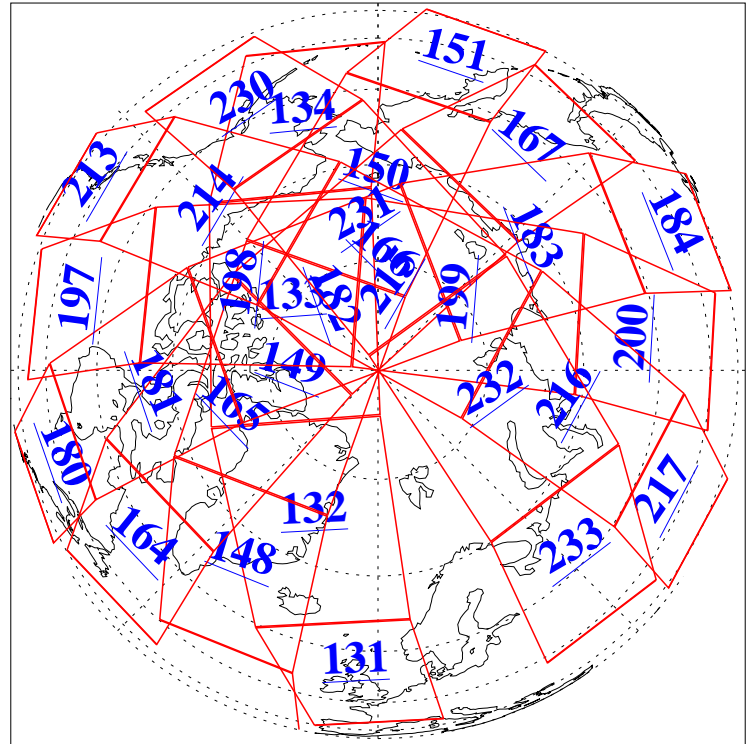

L1B Availability  
AMSU Granules: 240  
HSB Granules: 0  
AIRS Granules: 240

24 Oct 2006  
DoY 297  
Aqua Day 1634  
Granules: 1 to 120

Granules: 121 to 240

Legend: AMSU Available, HSB Available, AIRS Available

L1B Availability  
AMSU Granules: 240  
HSB Granules: 0  
AIRS Granules: 240

24 Oct 2006  
DoY 297  
Aqua Day 1634  
Ascending Granules

Descending Granules

Legend: AMSU Available, HSB Available, AIRS Available

### Northern Hemisphere Granules