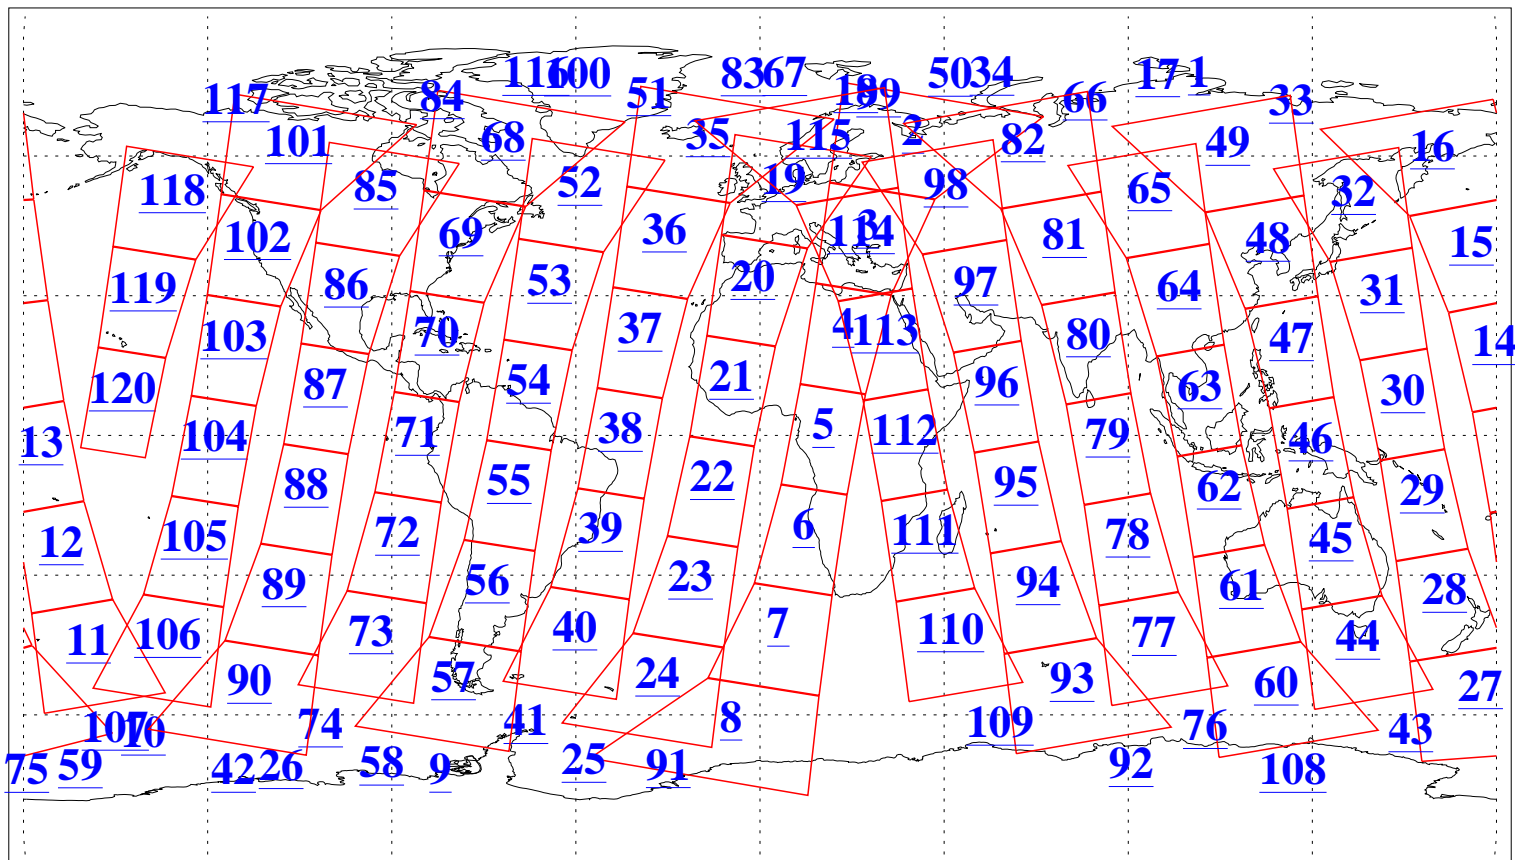

L1B Availability  
AMSU Granules: 240  
HSB Granules: 0  
AIRS Granules: 240

24 Oct 2006  
DoY 297  
Aqua Day 1634  
Granules: 1 to 120

Granules: 121 to 240

Legend: AMSU Available, HSB Available, AIRS Available

L1B Availability  
AMSU Granules: 240  
HSB Granules: 0  
AIRS Granules: 240

24 Oct 2006  
DoY 297  
Aqua Day 1634  
Ascending Granules

Descending Granules

Legend: AMSU Available, HSB Available, AIRS Available