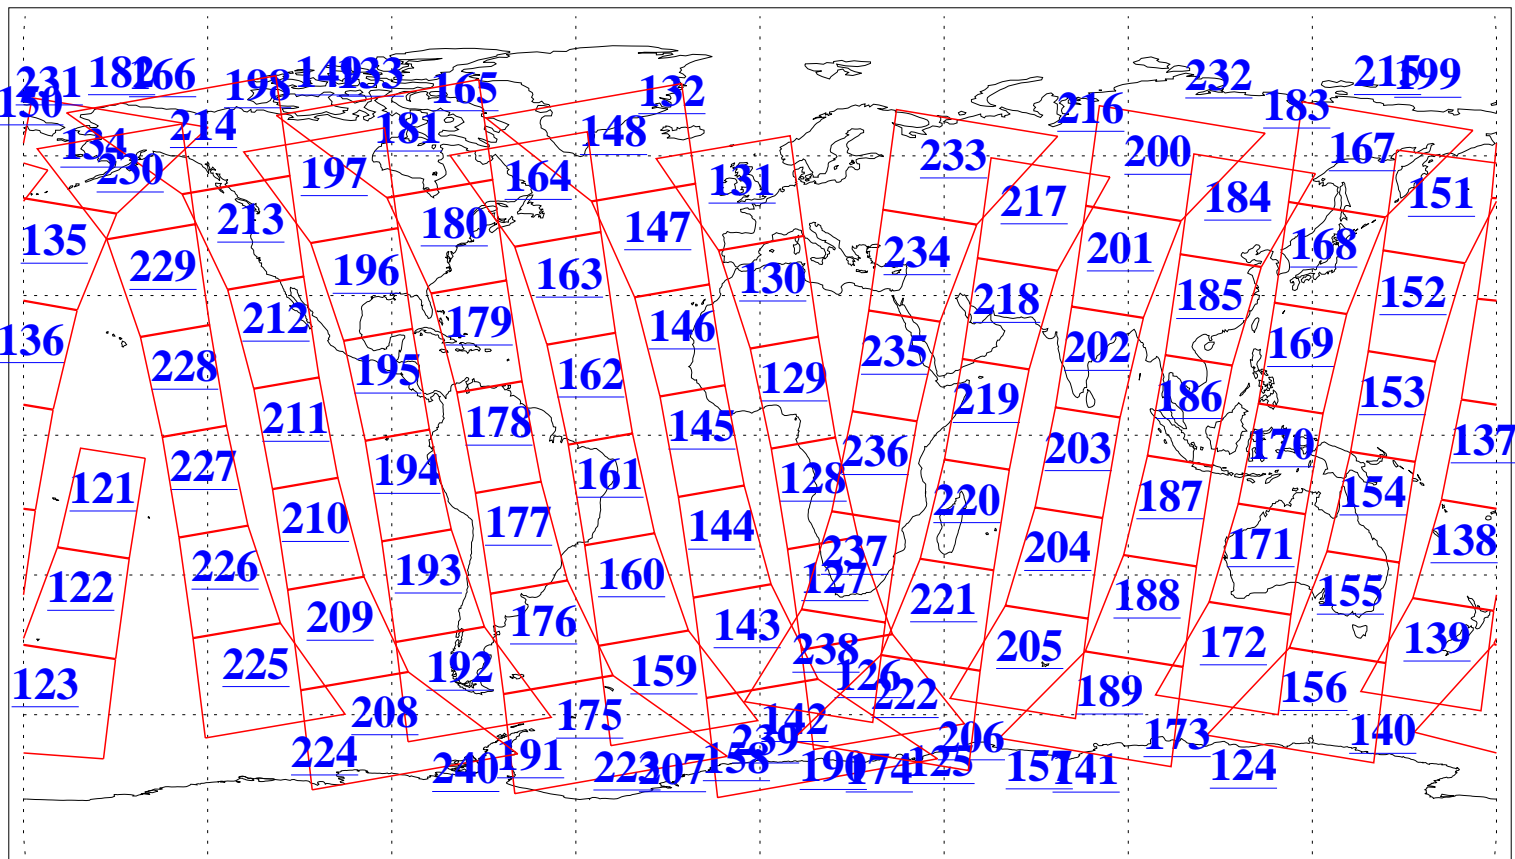

L1B Availability  
AMSU Granules: 240  
HSB Granules: 0  
AIRS Granules: 240

24 Oct 2006  
DoY 297  
Aqua Day 1634  
Granules: 1 to 120

Granules: 121 to 240

Legend: AMSU Available, HSB Available, AIRS Available

L1B Availability  
AMSU Granules: 240  
HSB Granules: 0  
AIRS Granules: 240

24 Oct 2006  
DoY 297  
Aqua Day 1634  
Ascending Granules

Descending Granules

Legend: AMSU Available, HSB Available, AIRS Available