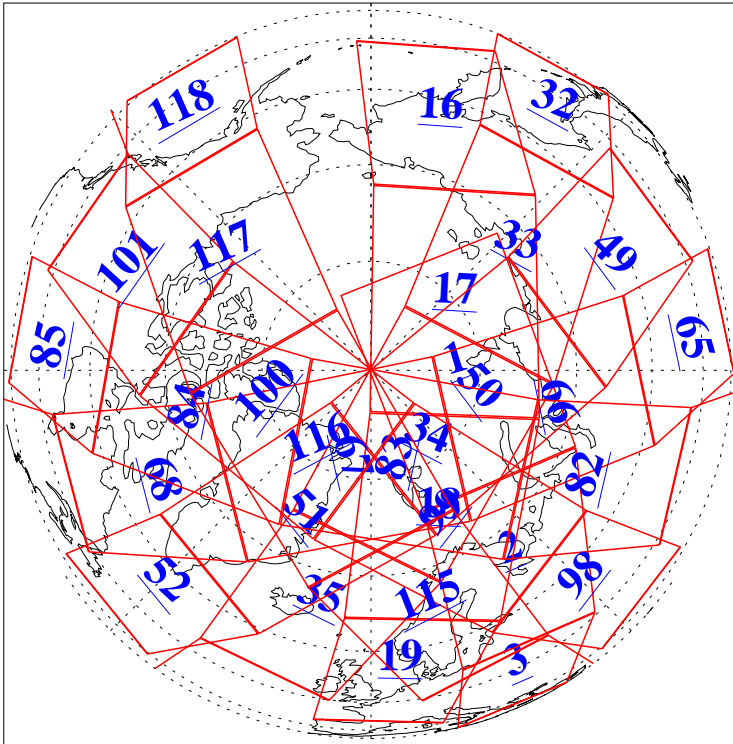

L1B Availability  
AMSU Granules: 240  
HSB Granules: 0  
AIRS Granules: 240

24 Oct 2006  
DoY 297  
Aqua Day 1634  
Granules: 1 to 120

Granules: 121 to 240

Legend: AMSU Available, HSB Available, AIRS Available

L1B Availability  
AMSU Granules: 240  
HSB Granules: 0  
AIRS Granules: 240

24 Oct 2006  
DoY 297  
Aqua Day 1634  
Ascending Granules

Descending Granules

Legend: AMSU Available, HSB Available, AIRS Available

### Northern Hemisphere Granules