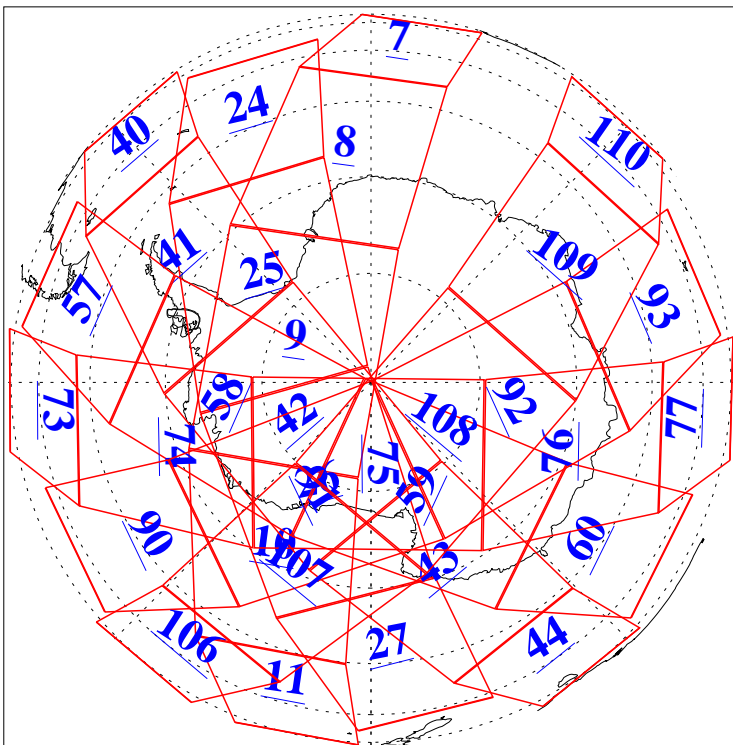

Legend: AMSU Available, HSB Available, AIRS Available