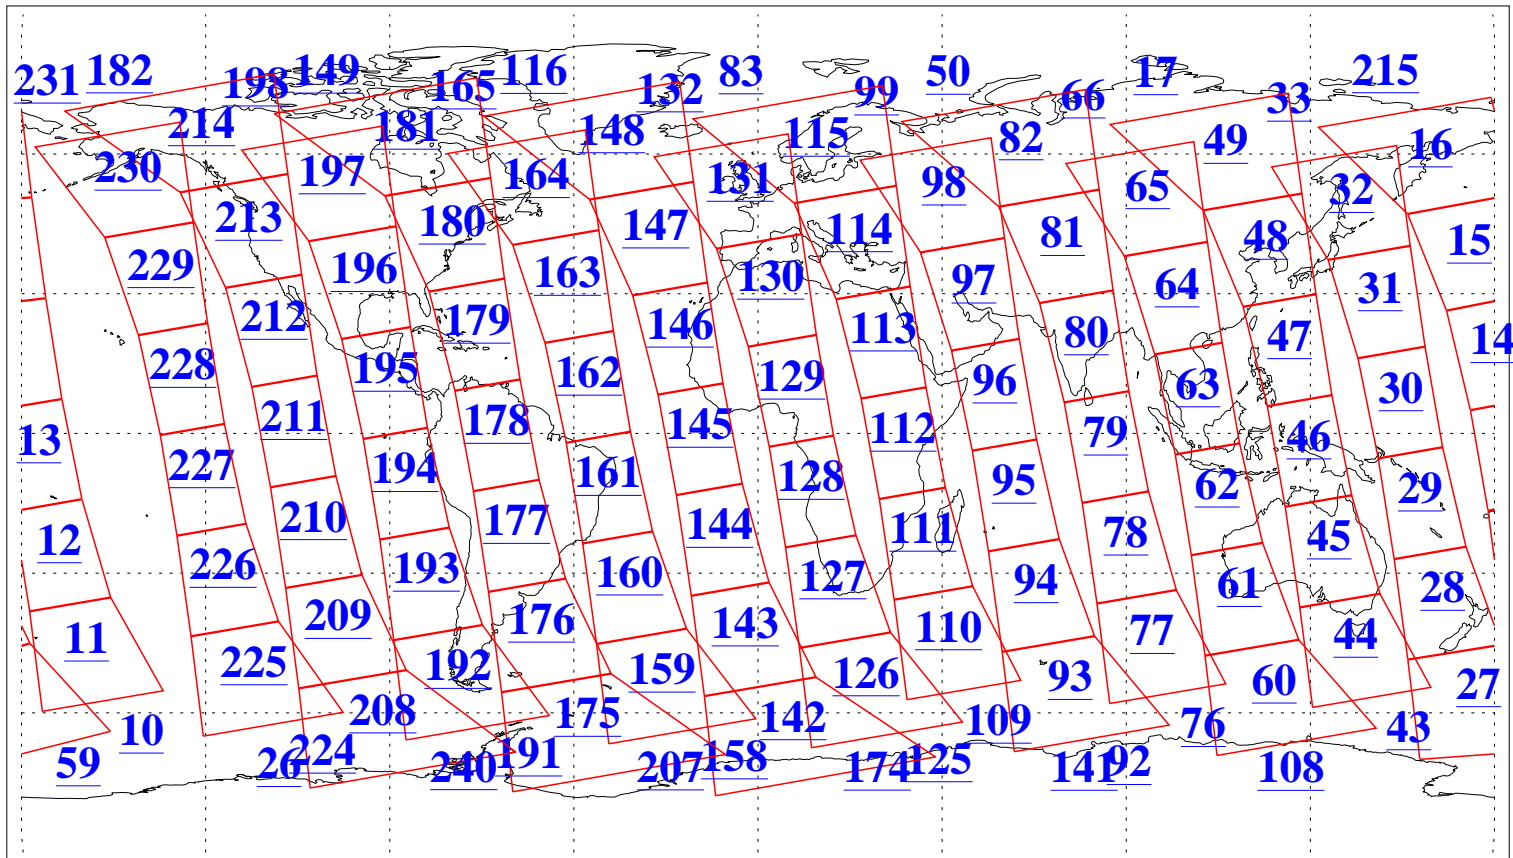

L1B Availability  
AMSU Granules: 240  
HSB Granules: 0  
AIRS Granules: 240

24 Oct 2006  
DoY 297  
Aqua Day 1634  
Granules: 1 to 120

Granules: 121 to 240

Legend: AMSU Available, HSB Available, AIRS Available

L1B Availability  
AMSU Granules: 240  
HSB Granules: 0  
AIRS Granules: 240

24 Oct 2006  
DoY 297  
Aqua Day 1634  
Ascending Granules

Descending Granules

Legend: AMSU Available, HSB Available, AIRS Available