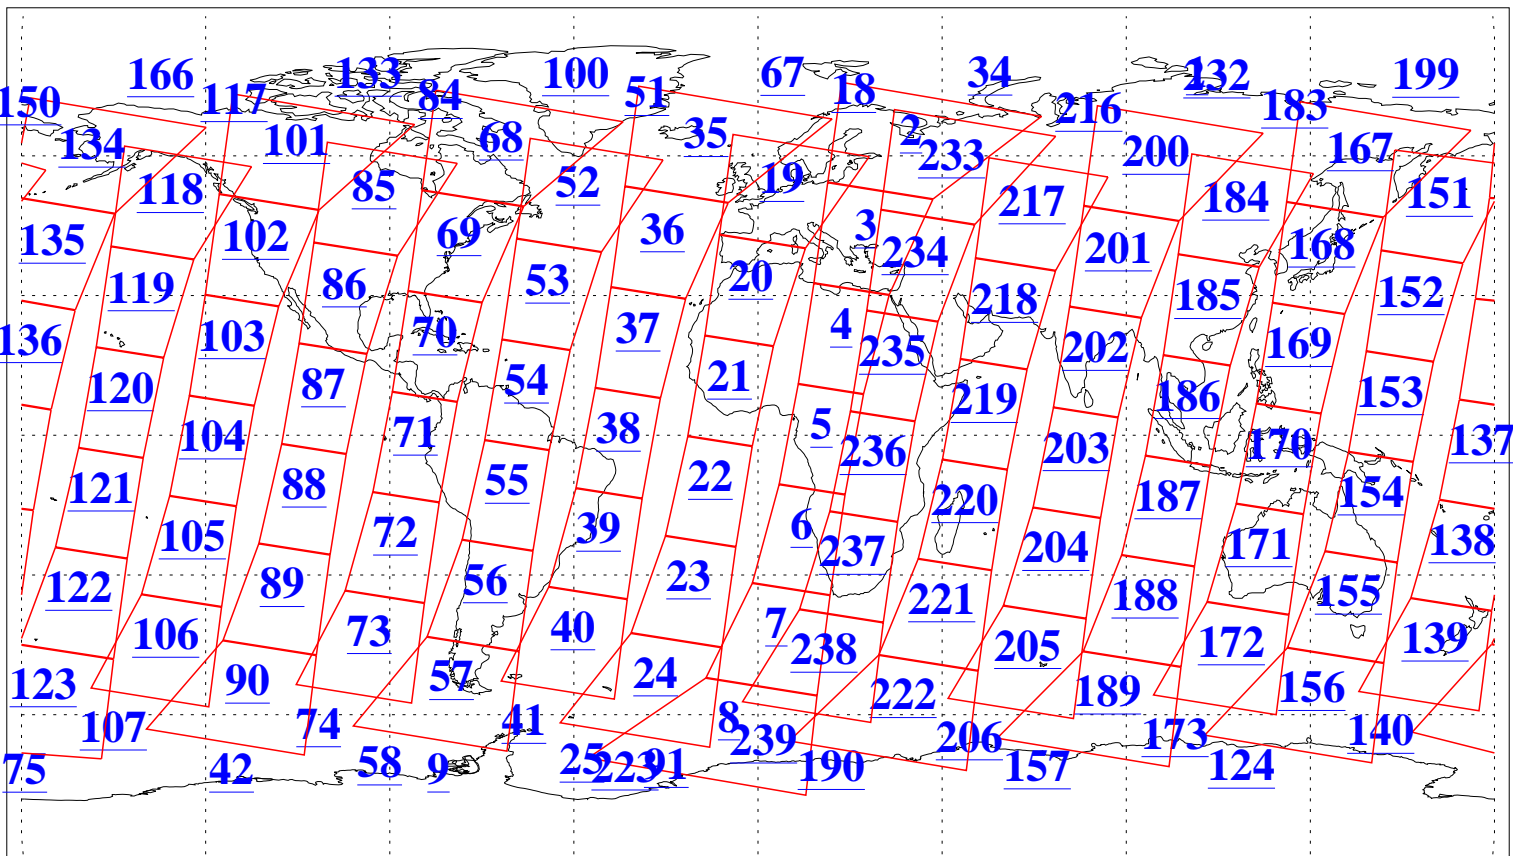

L1B Availability  
AMSU Granules: 240  
HSB Granules: 0  
AIRS Granules: 240

24 Oct 2006  
DoY 297  
Aqua Day 1634  
Granules: 1 to 120

Granules: 121 to 240

Legend: AMSU Available, HSB Available, AIRS Available

L1B Availability  
AMSU Granules: 240  
HSB Granules: 0  
AIRS Granules: 240

24 Oct 2006  
DoY 297  
Aqua Day 1634  
Ascending Granules

Descending Granules

Legend: AMSU Available, HSB Available, AIRS Available