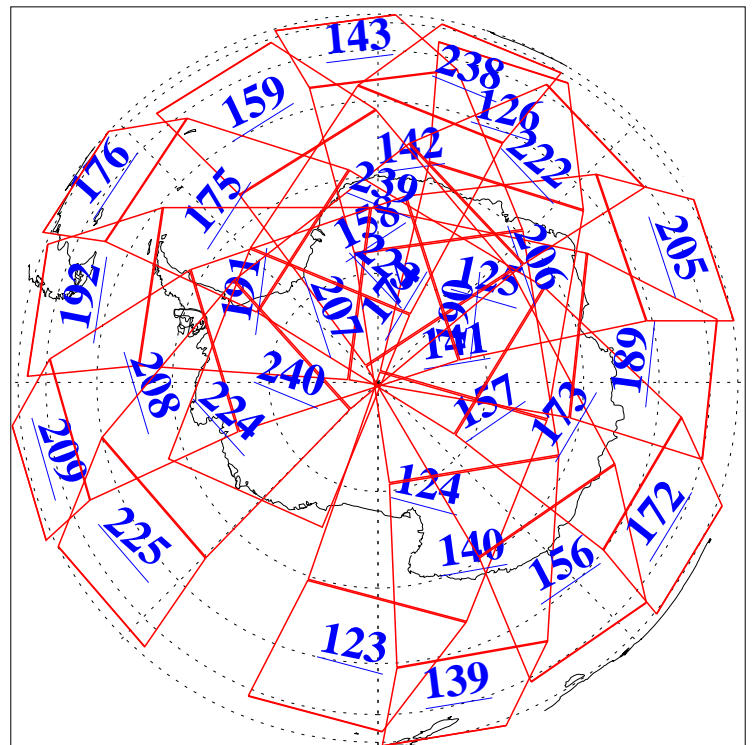

Legend: AMSU Available, HSB Available, AIRS Available